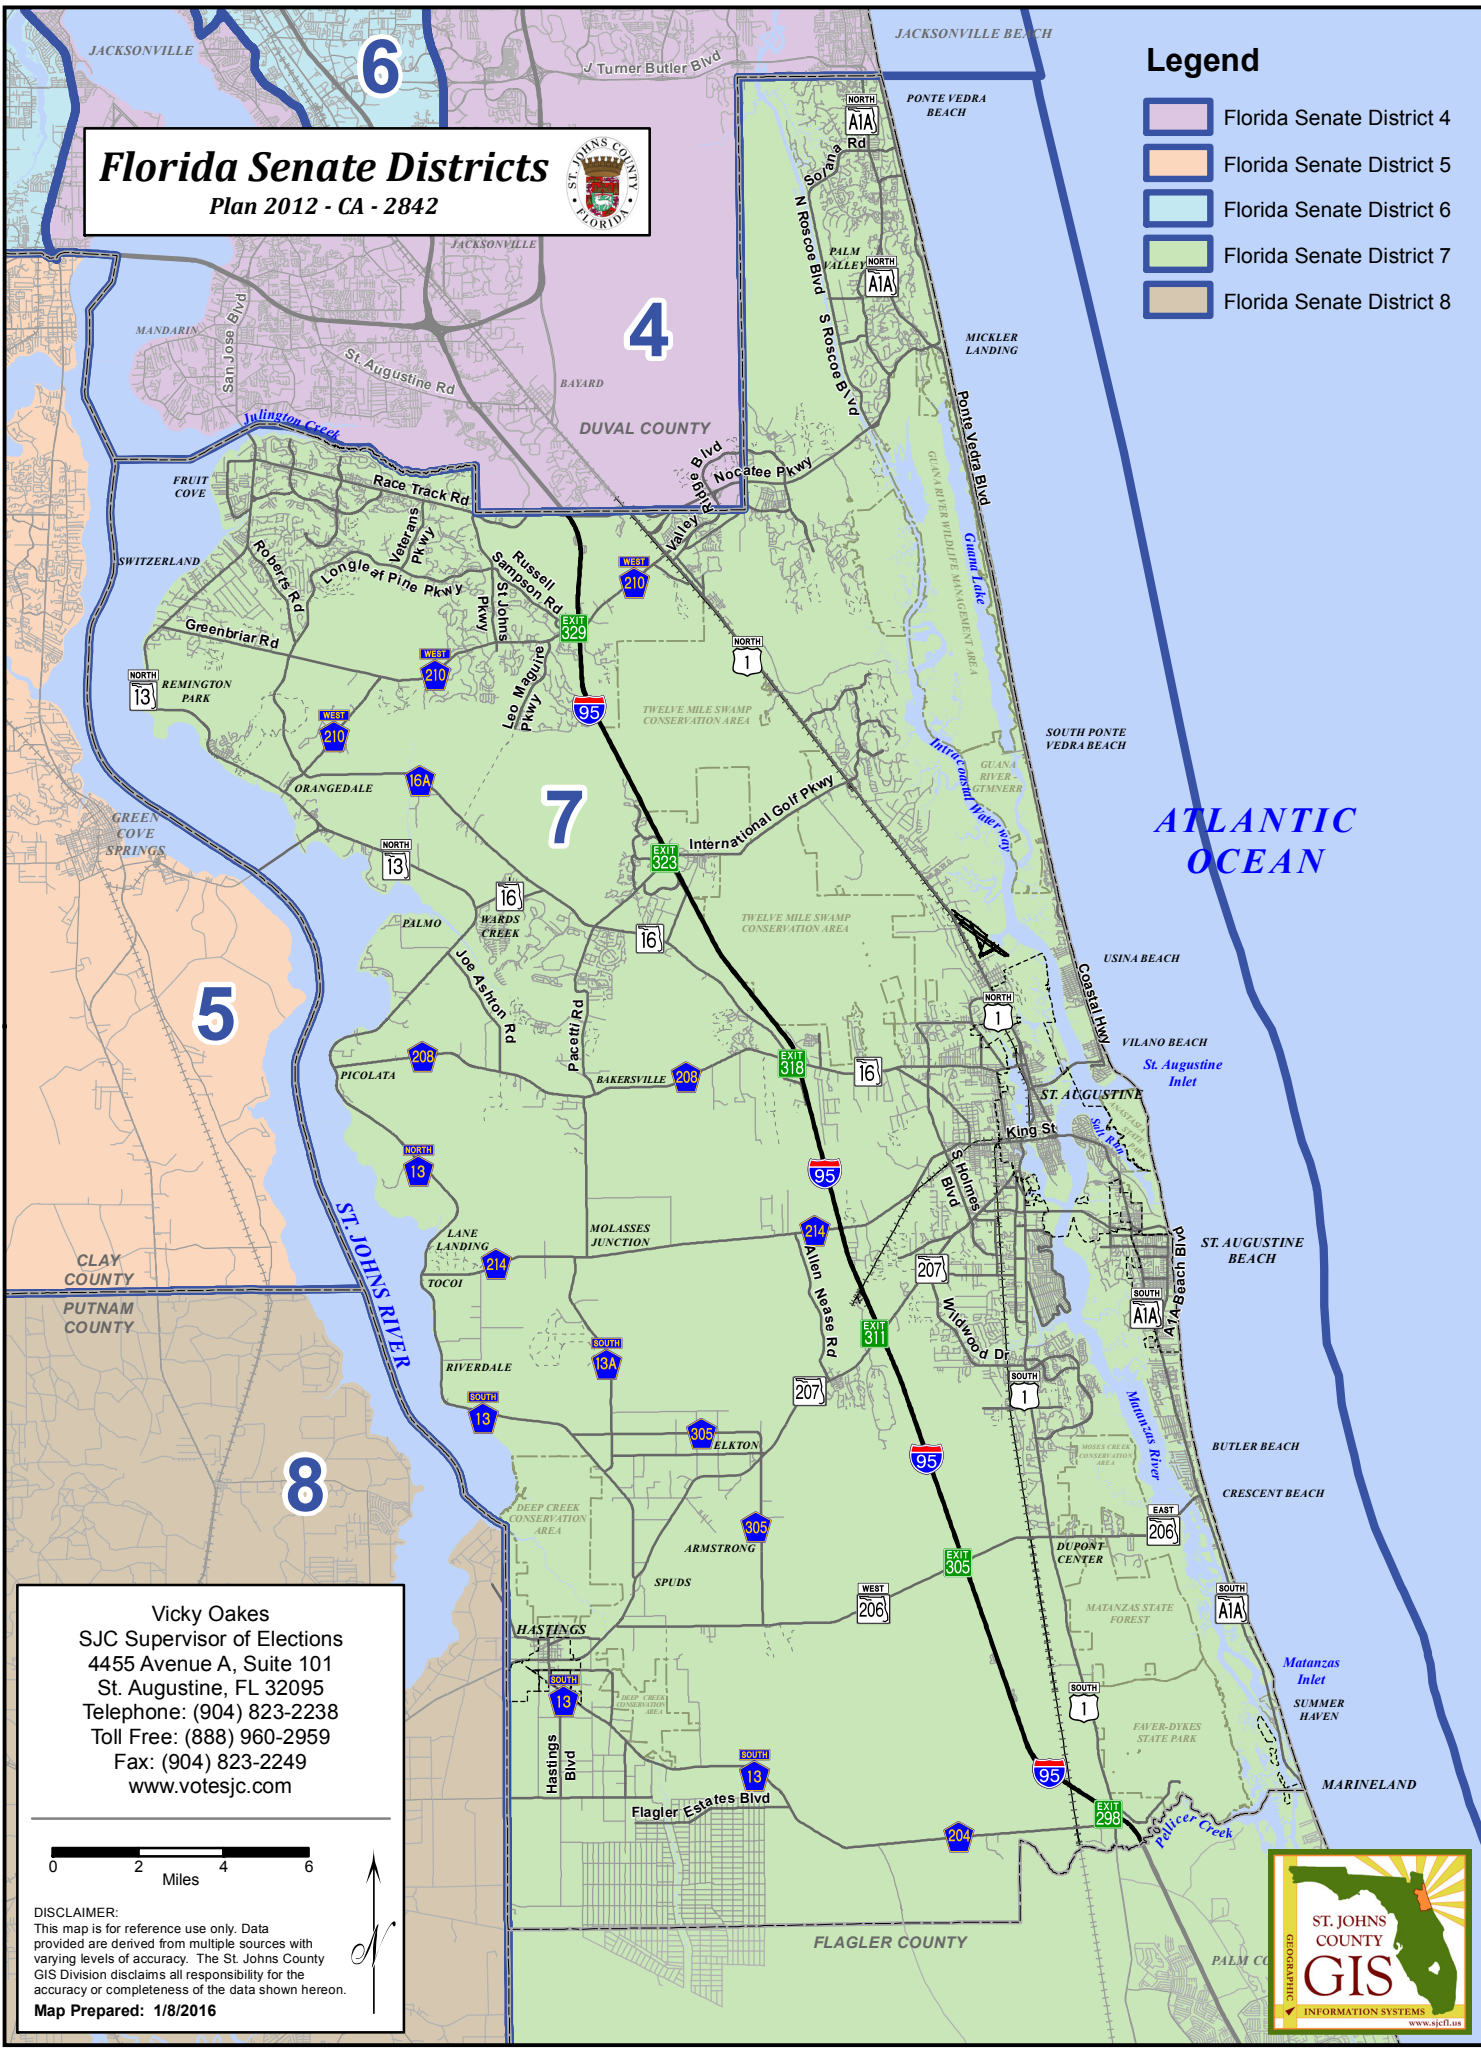

Florida Senate Districts

Plan 2012 - CA - 2842

Legend

- Florida Senate District 4
- Florida Senate District 5
- Florida Senate District 6
- Florida Senate District 7
- Florida Senate District 8

Vicky Oakes
 SJC Supervisor of Elections
 4455 Avenue A, Suite 101
 St. Augustine, FL 32095
 Telephone: (904) 823-2238
 Toll Free: (888) 960-2959
 Fax: (904) 823-2249
 www.votesjc.com

DISCLAIMER:
 This map is for reference use only. Data provided are derived from multiple sources with varying levels of accuracy. The St. Johns County GIS Division disclaims all responsibility for the accuracy or completeness of the data shown hereon.

Map Prepared: 1/8/2016