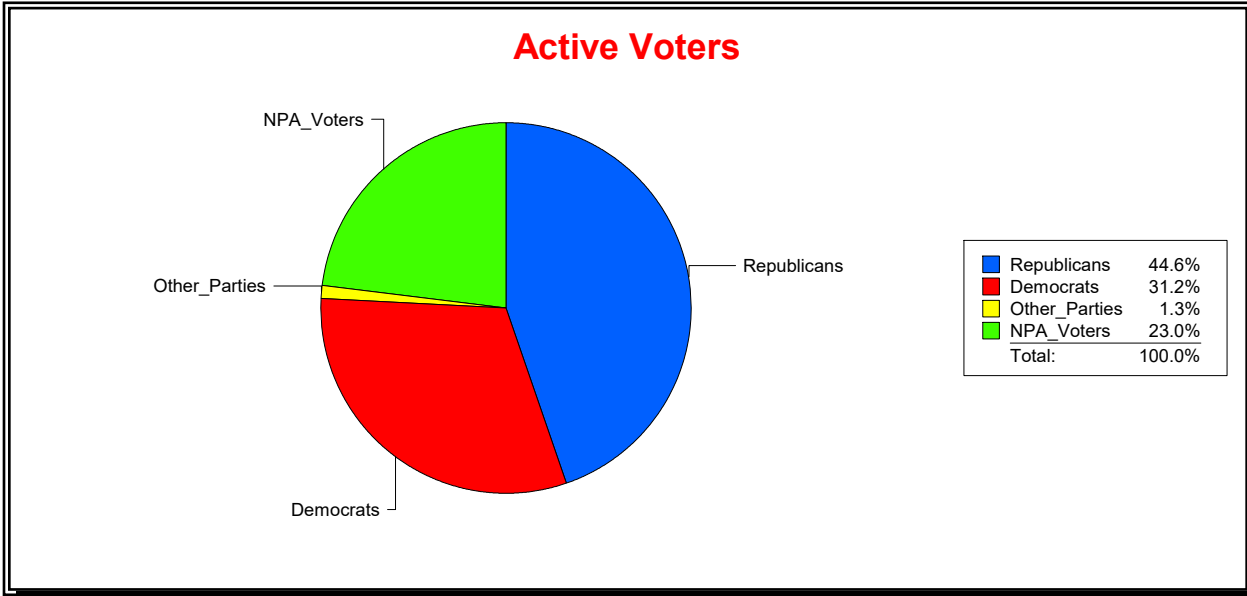

Vicky Oakes

Supervisor of Elections

St Johns County, FL

Date 5/1/2020

Time 09:07 AM

Graphs of District Registration

Active Registered Voters

Inactive Voters

District	Total	Dems	Reps	NonP	Other	Total	Dems	Reps	NonP	Other
Heritage Park Comm Dev Dist	1,354	422	604	311	17	48	11	20	17	0