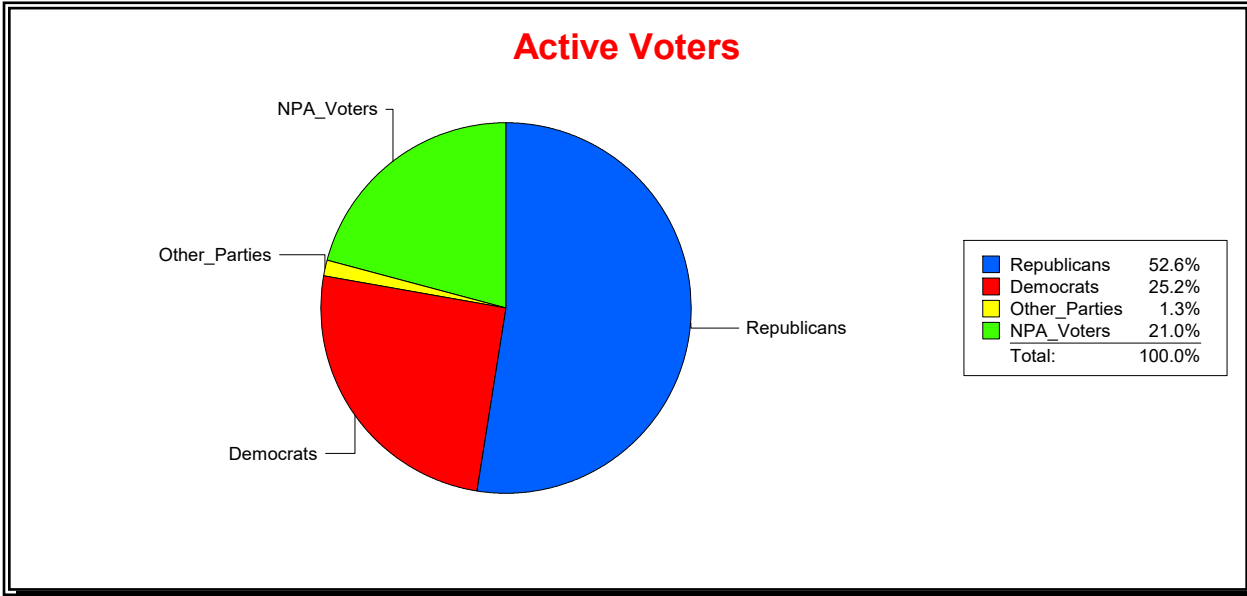

Vicky Oakes

Supervisor of Elections

St Johns County, FL

Date 5/1/2020

Time 09:07 AM

Graphs of District Registration

Active Registered Voters

Inactive Voters

District	Total	Dems	Reps	NonP	Other	Total	Dems	Reps	NonP	Other
St. Johns County	197,193	49,677	103,672	41,318	2,526	10,758	2,647	4,471	3,517	123