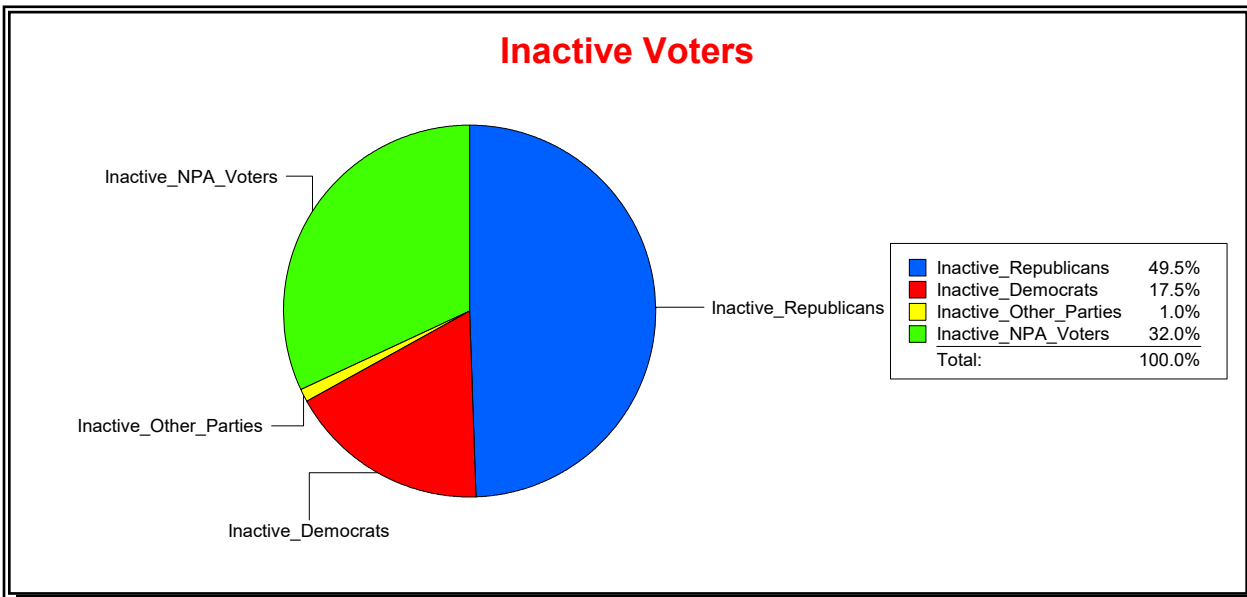

Vicky Oakes

Supervisor of Elections

St Johns County, FL

Date 5/1/2020

Time 09:07 AM

Graphs of District Registration

Active Registered Voters

Inactive Voters

District	Total	Dems	Reps	NonP	Other	Total	Dems	Reps	NonP	Other
Tolomato Comm Dev Dist	12,345	2,832	6,561	2,734	218	400	70	198	128	4