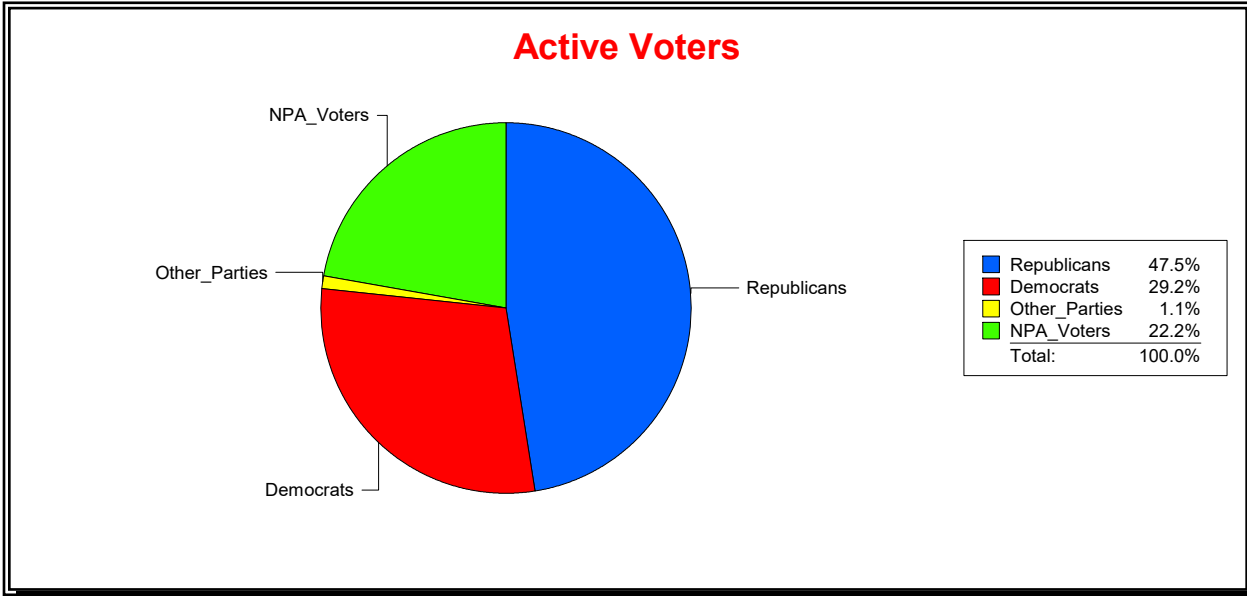

Vicky Oakes

Supervisor of Elections

St Johns County, FL

Date 5/1/2020

Time 09:07 AM

Graphs of District Registration

Active Registered Voters

Inactive Voters

District	Total	Dems	Reps	NonP	Other	Total	Dems	Reps	NonP	Other
St Augustine Beach	5,539	1,619	2,629	1,228	63	377	97	143	132	5