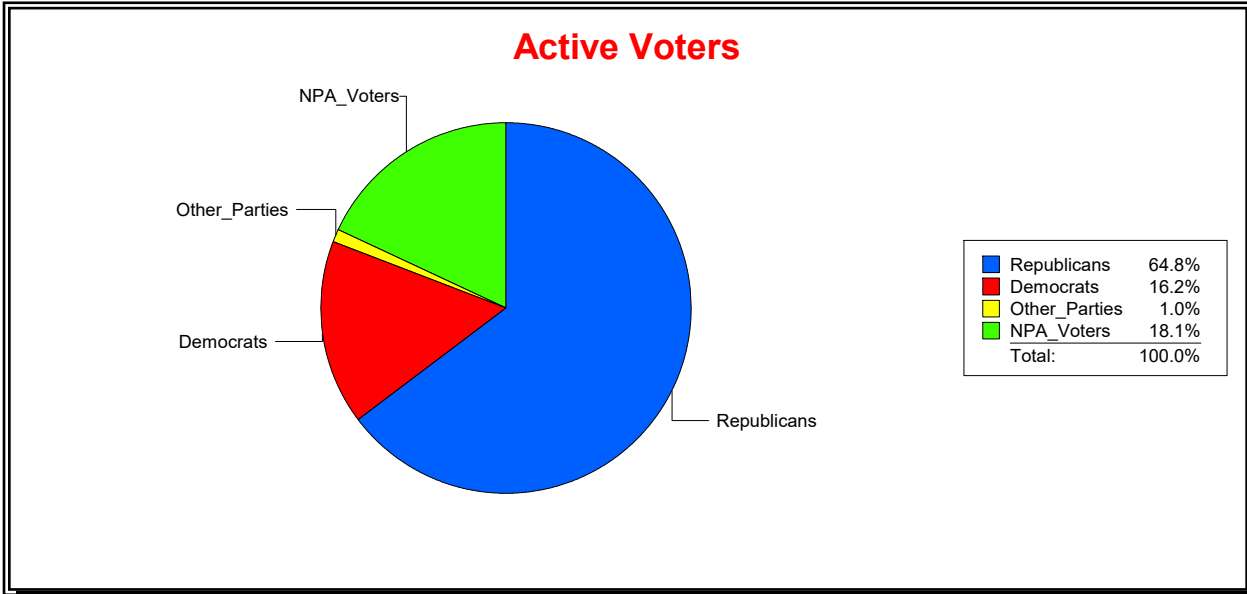

Vicky Oakes

Supervisor of Elections

St Johns County, FL

Date 5/1/2020

Time 09:07 AM

Graphs of District Registration

Active Registered Voters

Inactive Voters

District	Total	Dems	Reps	NonP	Other	Total	Dems	Reps	NonP	Other
Sampson Creek Comm Dev Dist	1,857	300	1,203	336	18	87	17	45	23	2