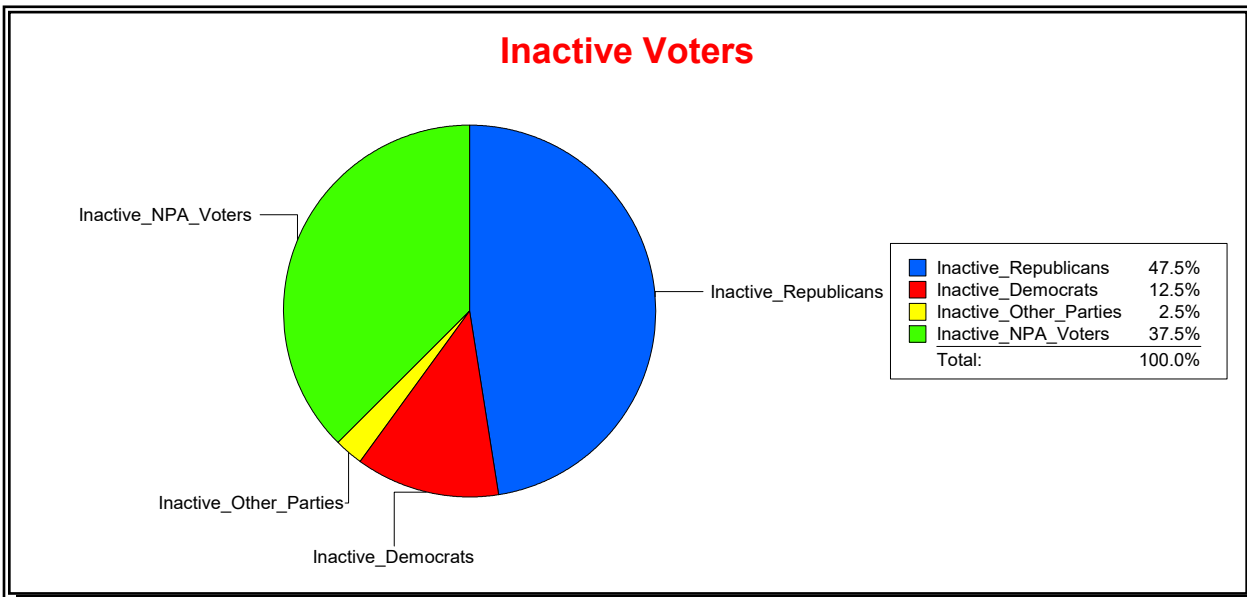

Supervisor of Elections

St Johns County, FL

Date 5/1/2020

Time 09:07 AM

Graphs of District Registration

Active Registered Voters

Inactive Voters

District	Total	Dems	Reps	NonP	Other	Total	Dems	Reps	NonP	Other
Glen St Johns Comm Dev Dist	997	209	524	249	15	40	5	19	15	1