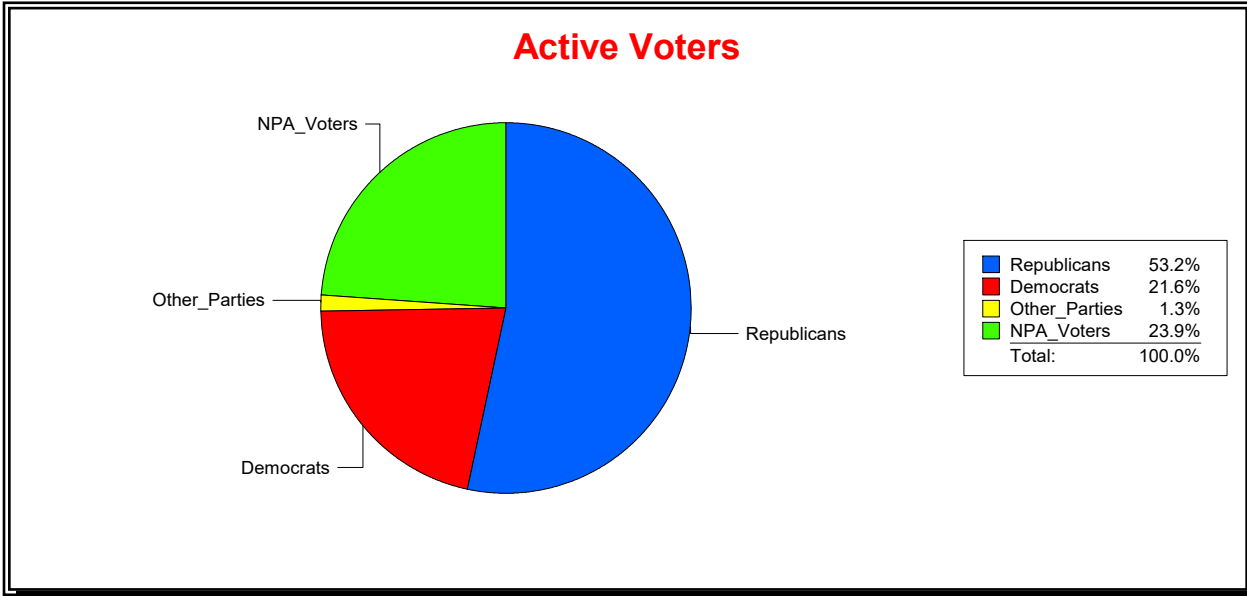

Vicky Oakes

Supervisor of Elections

St Johns County, FL

Date 5/1/2020

Time 09:07 AM

Graphs of District Registration

Active Registered Voters

Inactive Voters

District	Total	Dems	Reps	NonP	Other	Total	Dems	Reps	NonP	Other
Turnbull Creek Comm Dev Dist	2,079	449	1,107	496	27	127	34	58	34	1