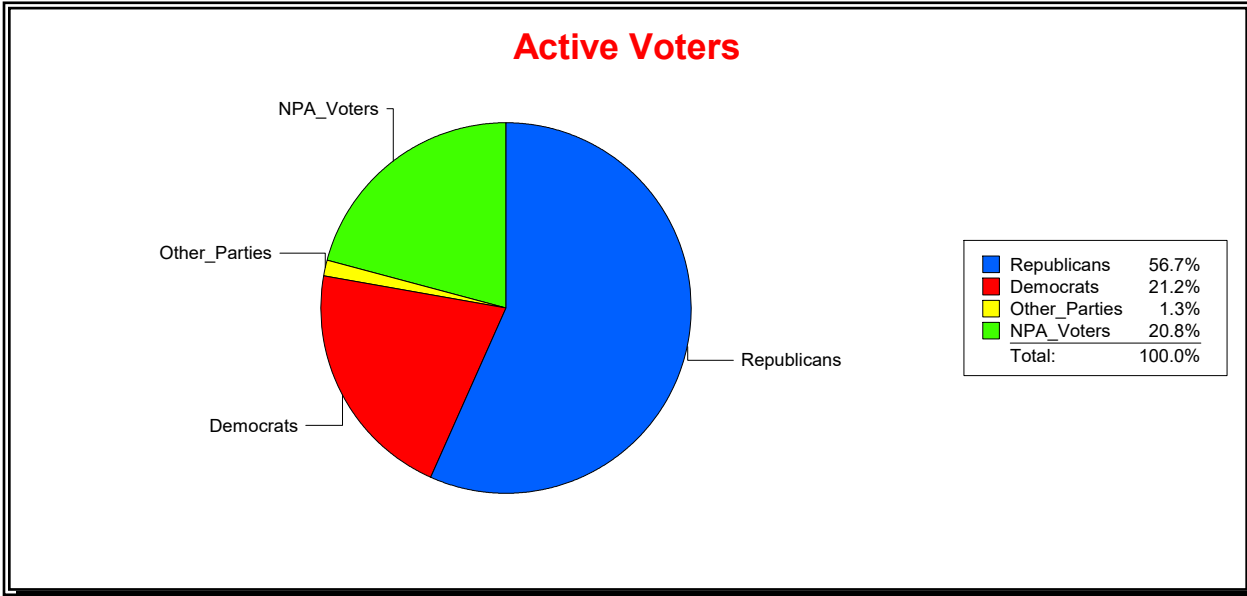

Vicky Oakes

Supervisor of Elections

St Johns County, FL

Date 5/1/2020

Time 09:07 AM

Graphs of District Registration

Active Registered Voters

Inactive Voters

District	Total	Dems	Reps	NonP	Other	Total	Dems	Reps	NonP	Other
County Commission - Dist 4	47,597	10,078	26,971	9,912	636	2,334	448	1,095	767	24