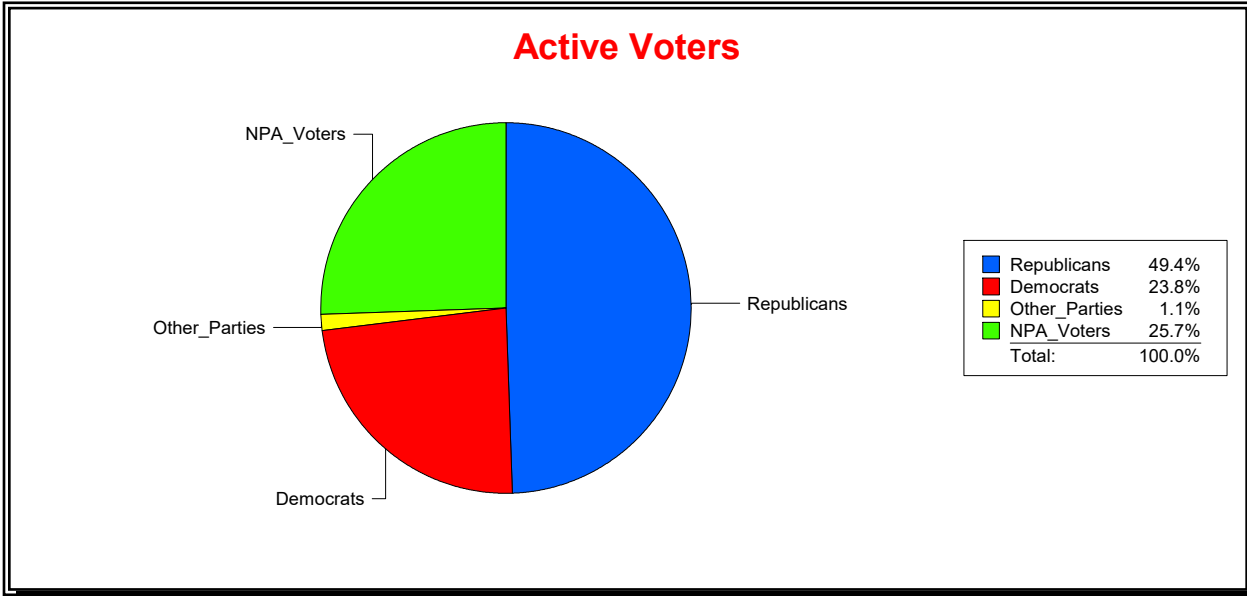

Supervisor of Elections

St Johns County, FL

Date 5/1/2020

Time 09:07 AM

Graphs of District Registration

Active Registered Voters

Inactive Voters

District	Total	Dems	Reps	NonP	Other	Total	Dems	Reps	NonP	Other
Durbin Crossing Comm Dev Dist	4,530	1,077	2,238	1,163	52	261	60	126	72	3