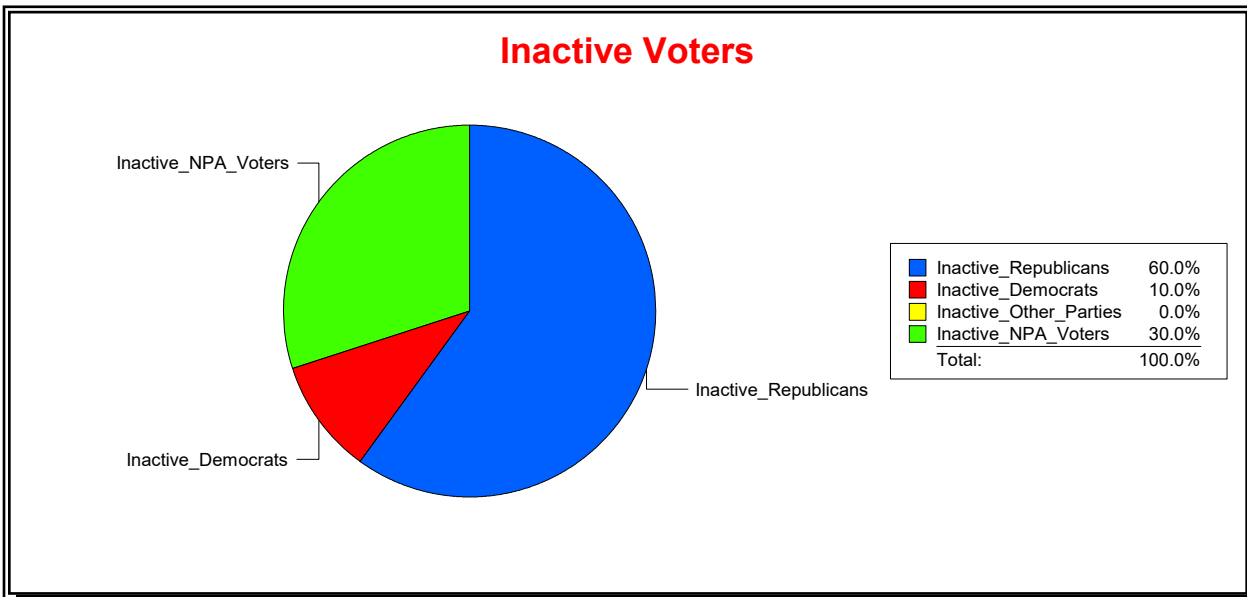

Vicky Oakes

Supervisor of Elections

St Johns County, FL

Date 5/1/2020

Time 09:07 AM

Graphs of District Registration

Active Registered Voters

Inactive Voters

District	Total	Dems	Reps	NonP	Other	Total	Dems	Reps	NonP	Other
Sweetwater Creek Comm Dev Dist	1,303	337	715	232	19	20	2	12	6	0