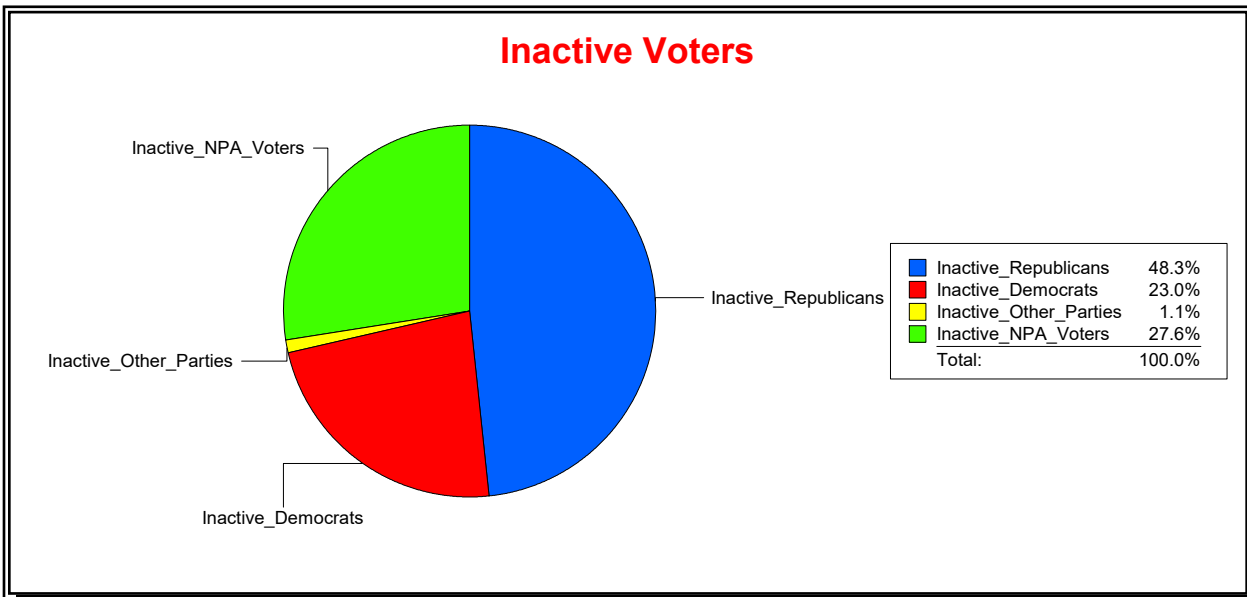

Supervisor of Elections

St Johns County, FL

Date 5/1/2020

Time 09:07 AM

Graphs of District Registration

Active Registered Voters

Inactive Voters

District	Total	Dems	Reps	NonP	Other	Total	Dems	Reps	NonP	Other
Durbin Crossing Comm Dev Dist	4,530	1,077	2,238	1,163	52	261	60	126	72	3