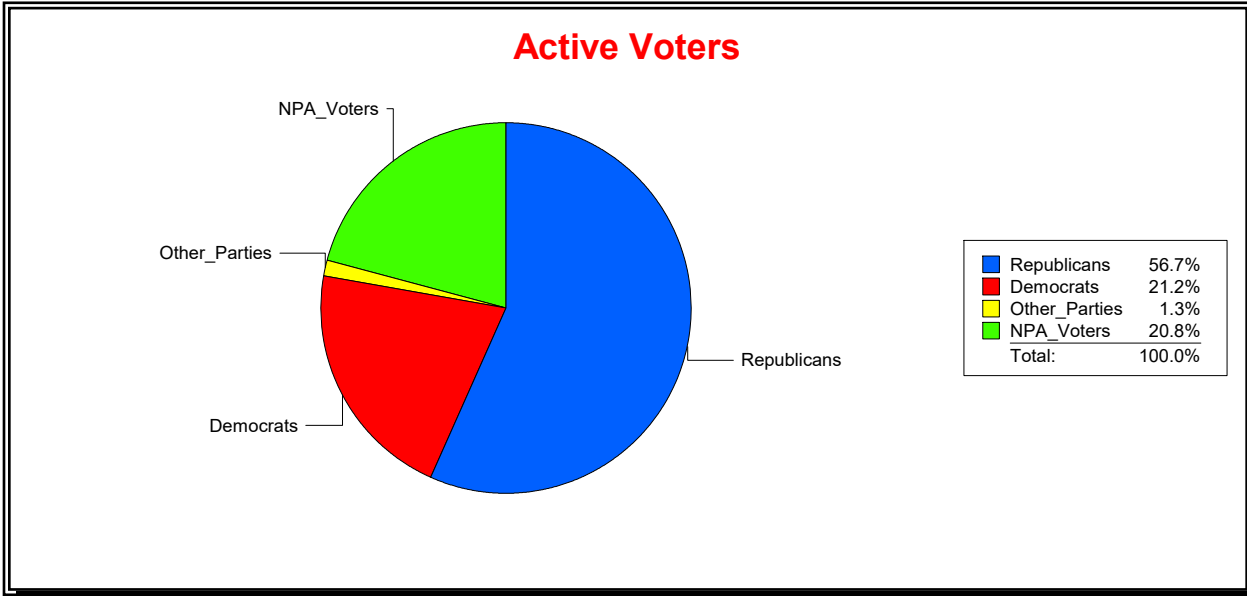

Vicky Oakes

Supervisor of Elections

St Johns County, FL

Date 5/1/2020

Time 09:07 AM

Graphs of District Registration

Active Registered Voters

Inactive Voters

District	Total	Dems	Reps	NonP	Other	Total	Dems	Reps	NonP	Other
School Board - Dist 4	47,597	10,078	26,971	9,912	636	2,334	448	1,095	767	24