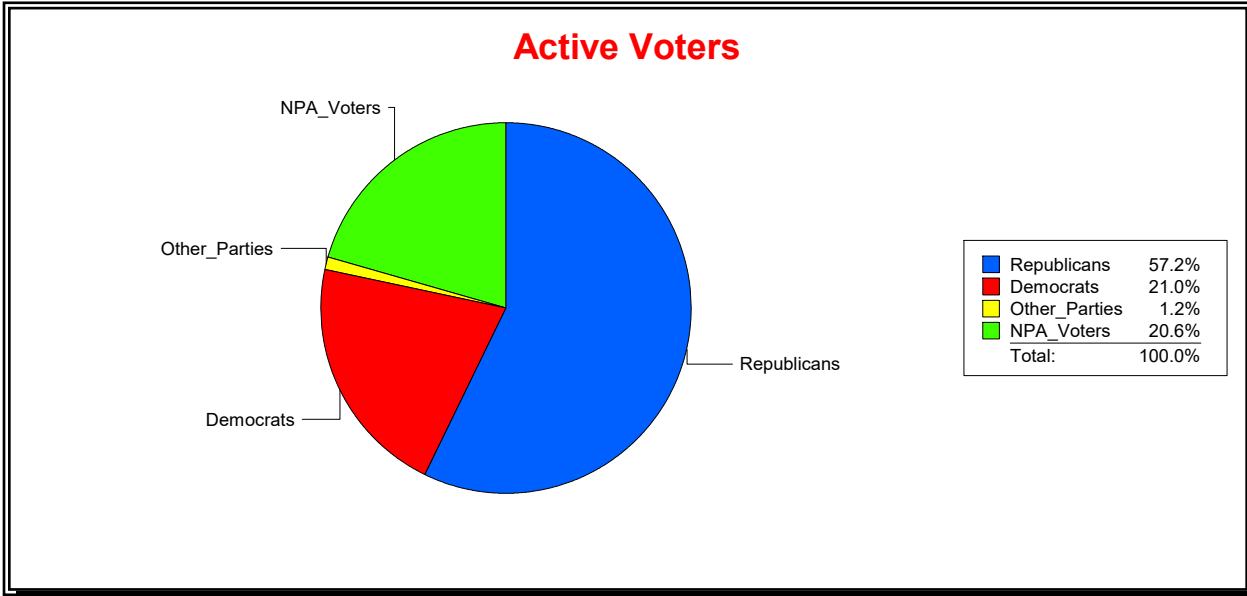

Vicky Oakes

Supervisor of Elections

St Johns County, FL

Date 5/1/2020

Time 09:07 AM

Graphs of District Registration

Active Registered Voters

Inactive Voters

District	Total	Dems	Reps	NonP	Other	Total	Dems	Reps	NonP	Other
County Commission - Dist 1	43,507	9,148	24,875	8,952	532	1,900	393	925	567	15