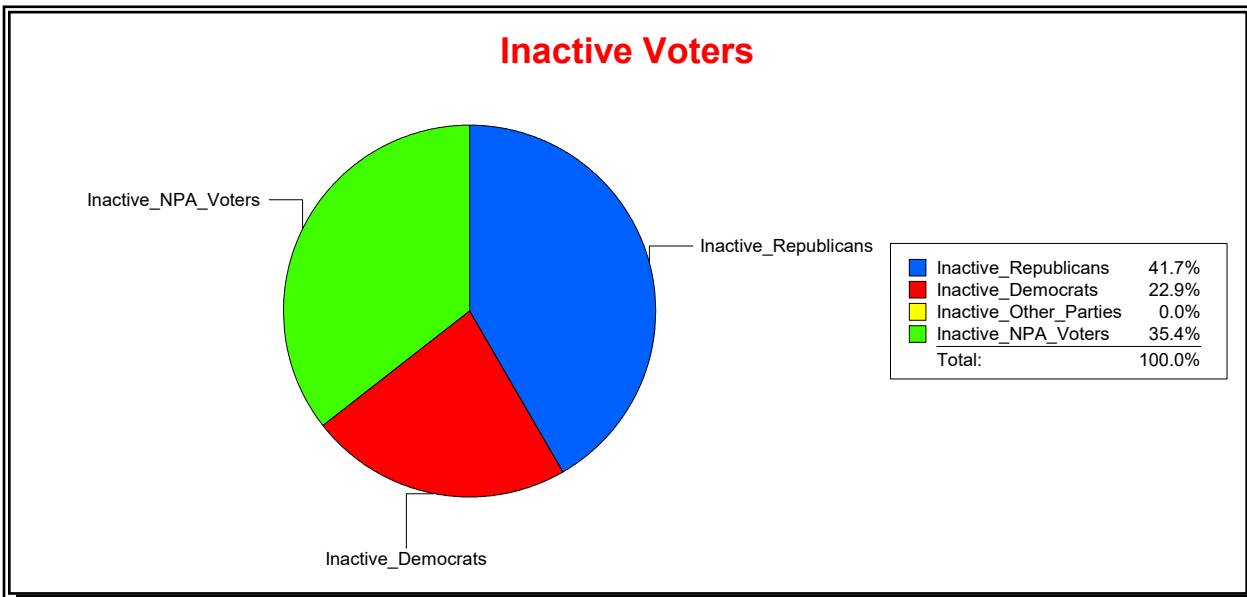

Vicky Oakes

Supervisor of Elections

St Johns County, FL

Date 5/1/2020

Time 09:07 AM

Graphs of District Registration

Active Registered Voters

Inactive Voters

District	Total	Dems	Reps	NonP	Other	Total	Dems	Reps	NonP	Other
Heritage Park Comm Dev Dist	1,354	422	604	311	17	48	11	20	17	0