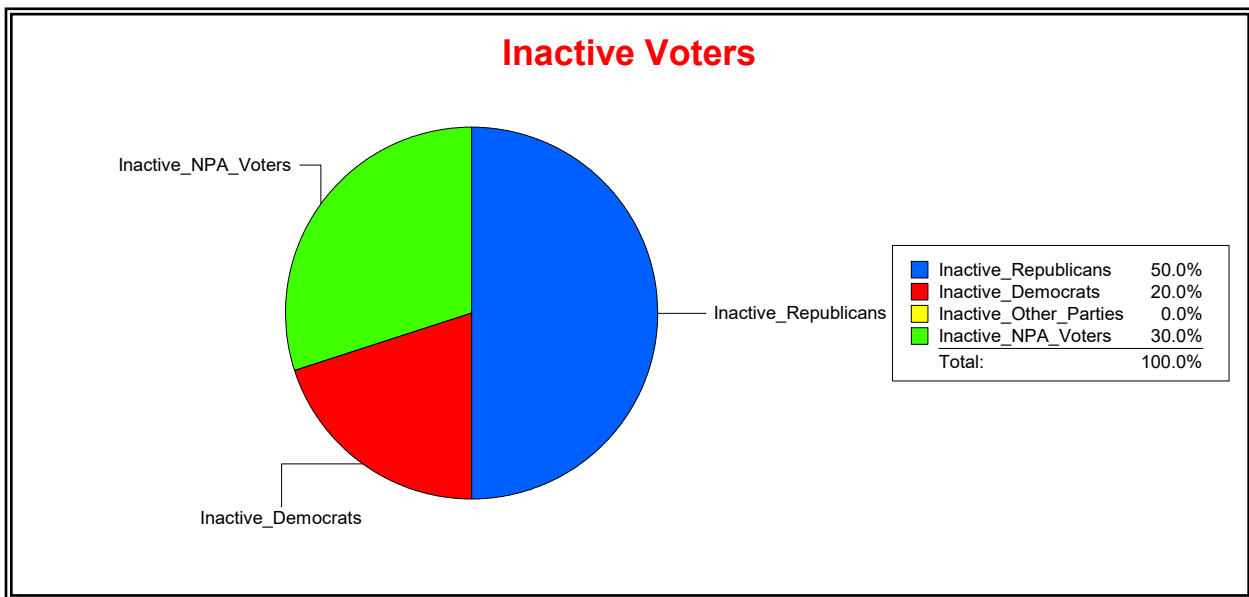

Vicky Oakes

Supervisor of Elections

St Johns County, FL

Date 5/1/2020

Time 09:07 AM

Graphs of District Registration

Active Registered Voters

Inactive Voters

District	Total	Dems	Reps	NonP	Other	Total	Dems	Reps	NonP	Other
Rivers Edge Comm Dev Dist	1,633	314	965	332	22	20	4	10	6	0