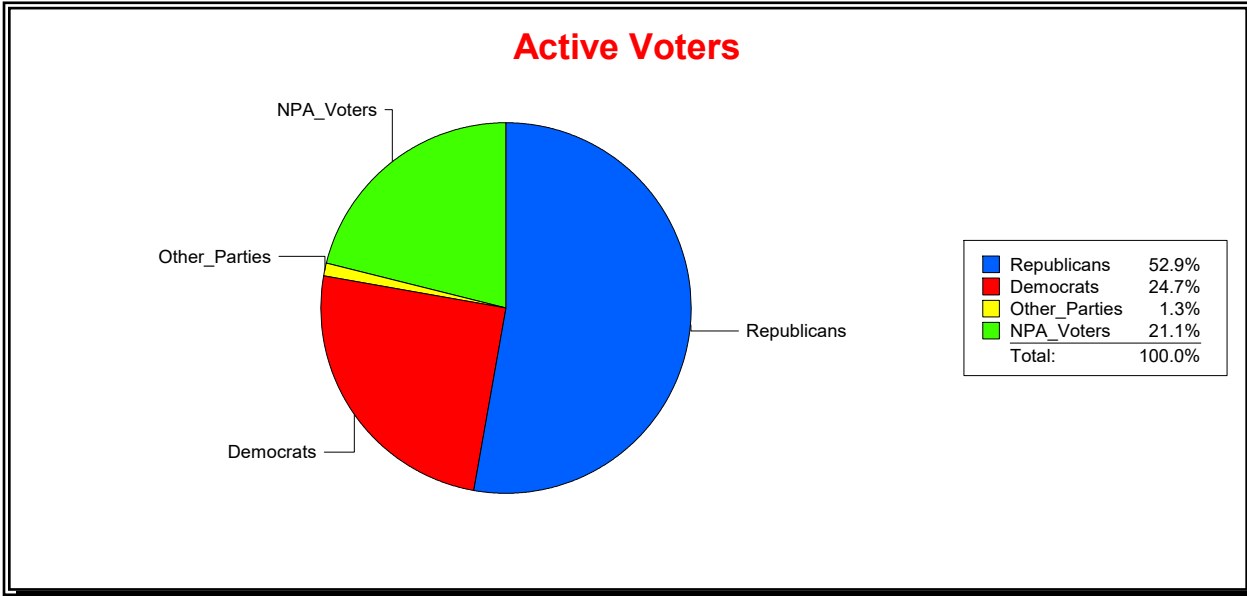

Supervisor of Elections

St Johns County, FL

Date 5/1/2020

Time 09:07 AM

Graphs of District Registration

Active Registered Voters

Inactive Voters

District	Total	Dems	Reps	NonP	Other	Total	Dems	Reps	NonP	Other
State Representative - Dist 17	166,734	41,233	88,228	35,118	2,155	9,094	2,150	3,889	2,948	107