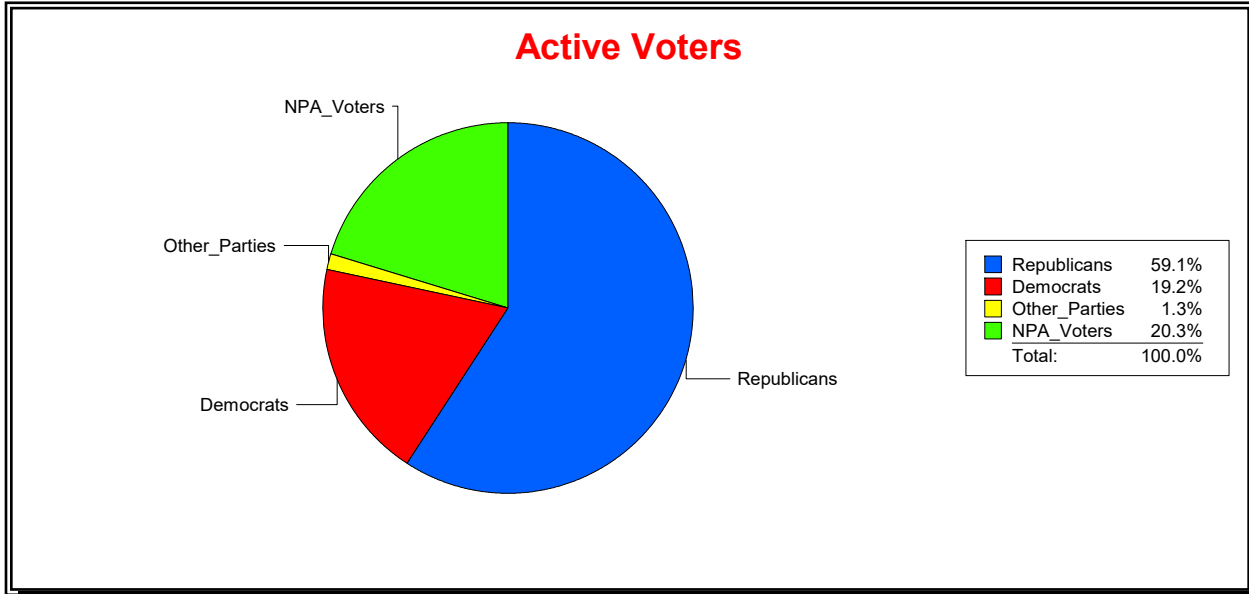

St Johns County, FL

Date 5/1/2020

Time 09:07 AM

Graphs of District Registration

Active Registered Voters

Inactive Voters

District	Total	Dems	Reps	NonP	Other	Total	Dems	Reps	NonP	Other
Rivers Edge Comm Dev Dist	1,633	314	965	332	22	20	4	10	6	0