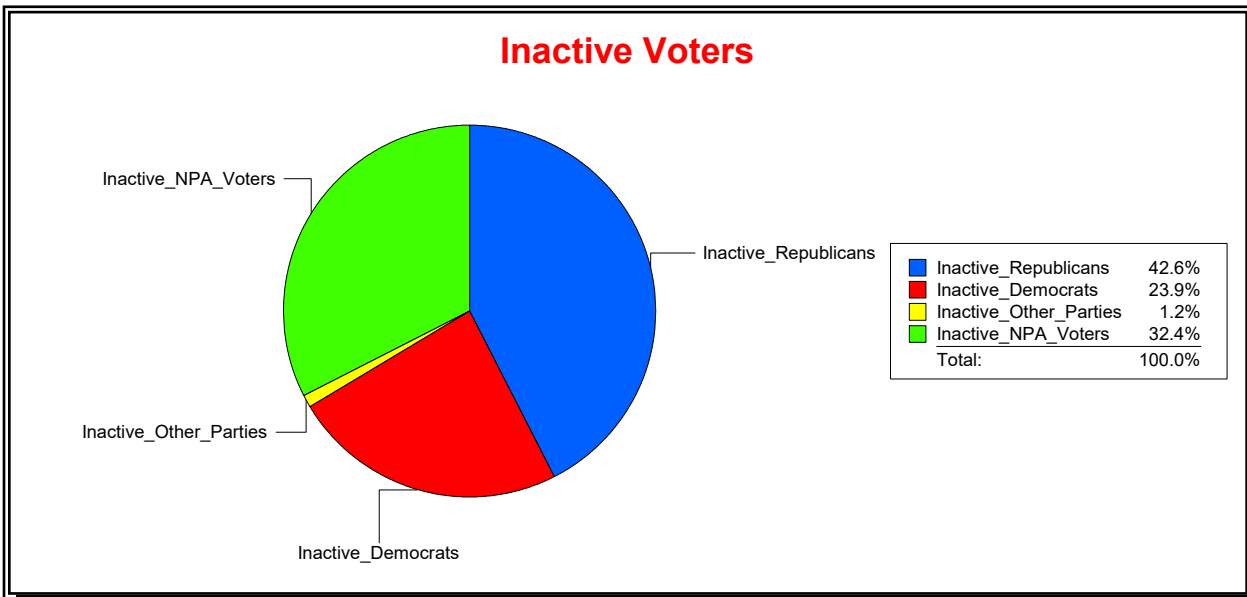

Vicky Oakes

Supervisor of Elections

St Johns County, FL

Date 5/1/2020

Time 09:07 AM

Graphs of District Registration

Active Registered Voters

Inactive Voters

District	Total	Dems	Reps	NonP	Other	Total	Dems	Reps	NonP	Other
US Congress - Dist 4	170,332	42,166	90,108	35,855	2,203	9,249	2,210	3,937	2,995	107