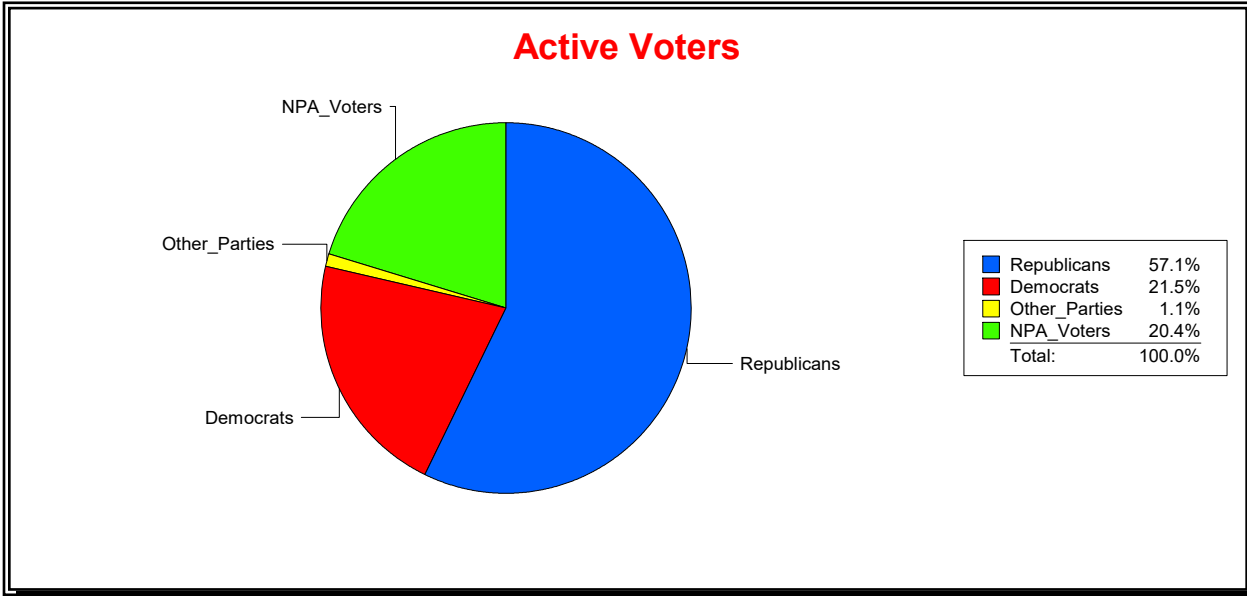

Supervisor of Elections

St Johns County, FL

Date 5/1/2020

Time 09:07 AM

Graphs of District Registration

Active Registered Voters

Inactive Voters

District	Total	Dems	Reps	NonP	Other	Total	Dems	Reps	NonP	Other
Julington Creek Comm Dev Dist	12,509	2,685	7,141	2,549	134	689	154	316	211	8