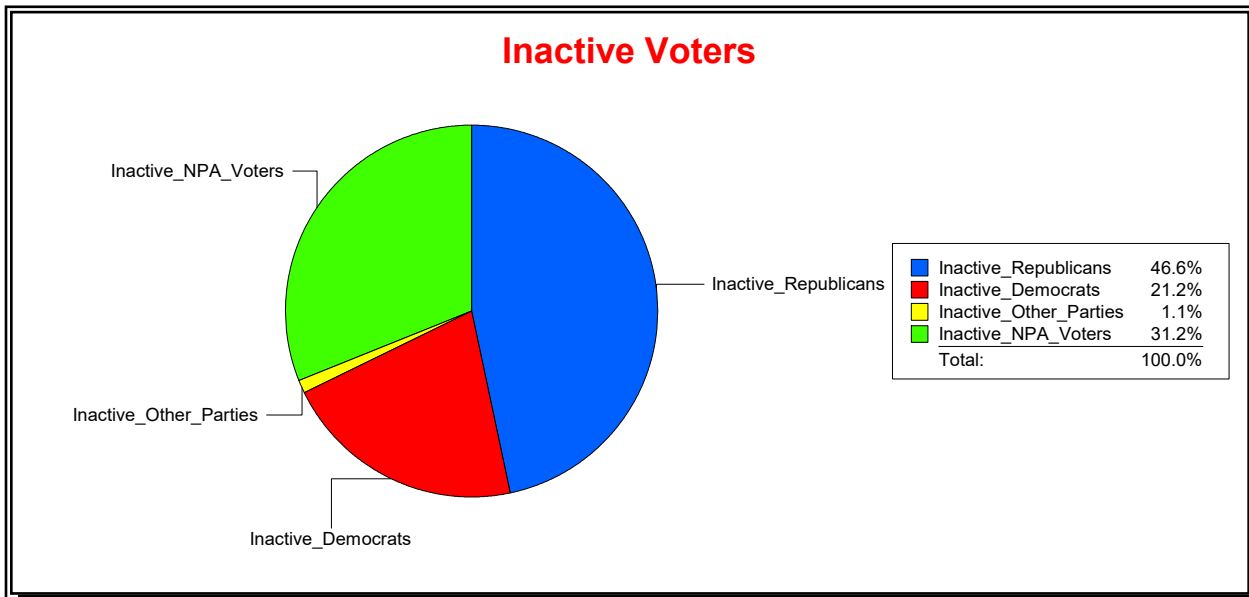

Vicky Oakes

Supervisor of Elections

St Johns County, FL

Date 5/1/2020

Time 09:07 AM

Graphs of District Registration

Active Registered Voters

Inactive Voters

District	Total	Dems	Reps	NonP	Other	Total	Dems	Reps	NonP	Other
Aberdeen Comm Dev Dist	2,981	696	1,475	758	52	189	40	88	59	2