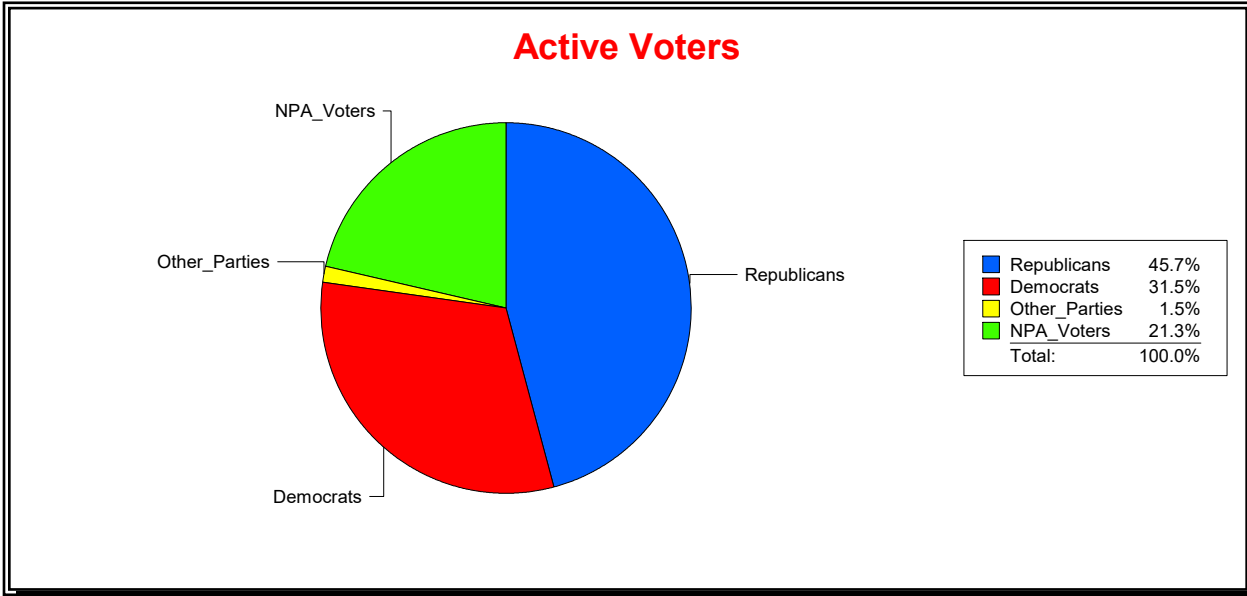

Vicky Oakes

Supervisor of Elections

St Johns County, FL

Date 5/1/2020

Time 09:07 AM

Graphs of District Registration

Active Registered Voters

Inactive Voters

District	Total	Dems	Reps	NonP	Other	Total	Dems	Reps	NonP	Other
School Board - Dist 5	34,443	10,840	15,756	7,346	501	2,471	691	896	843	41