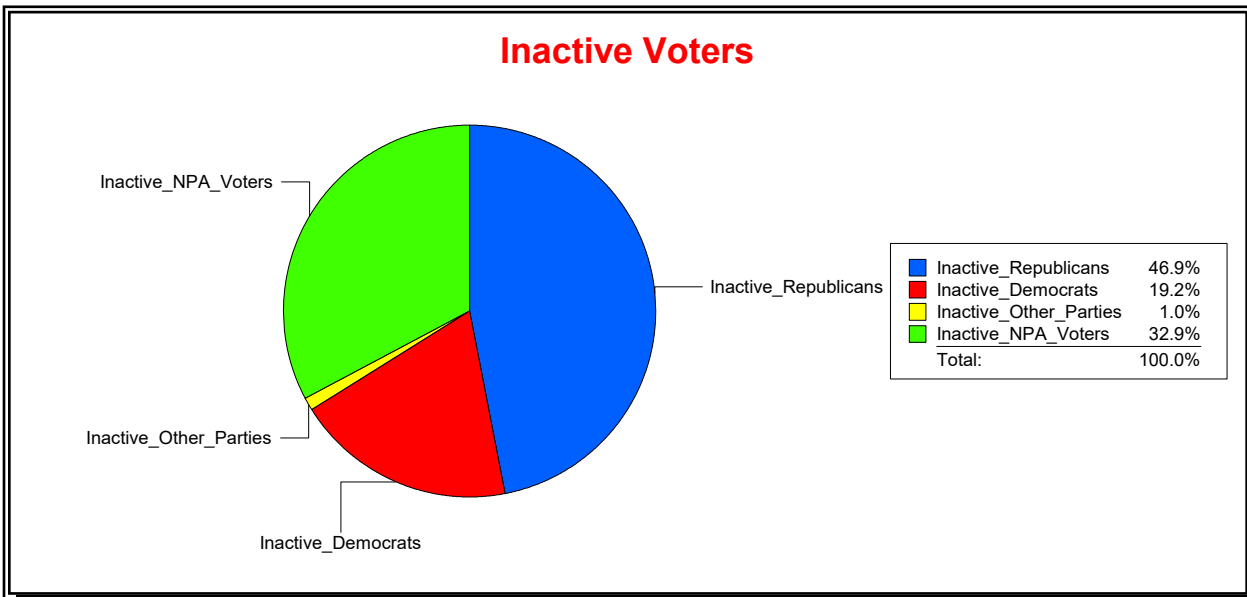

Vicky Oakes

Supervisor of Elections

St Johns County, FL

Date 5/1/2020

Time 09:07 AM

Graphs of District Registration

Active Registered Voters

Inactive Voters

District	Total	Dems	Reps	NonP	Other	Total	Dems	Reps	NonP	Other
County Commission - Dist 4	47,597	10,078	26,971	9,912	636	2,334	448	1,095	767	24