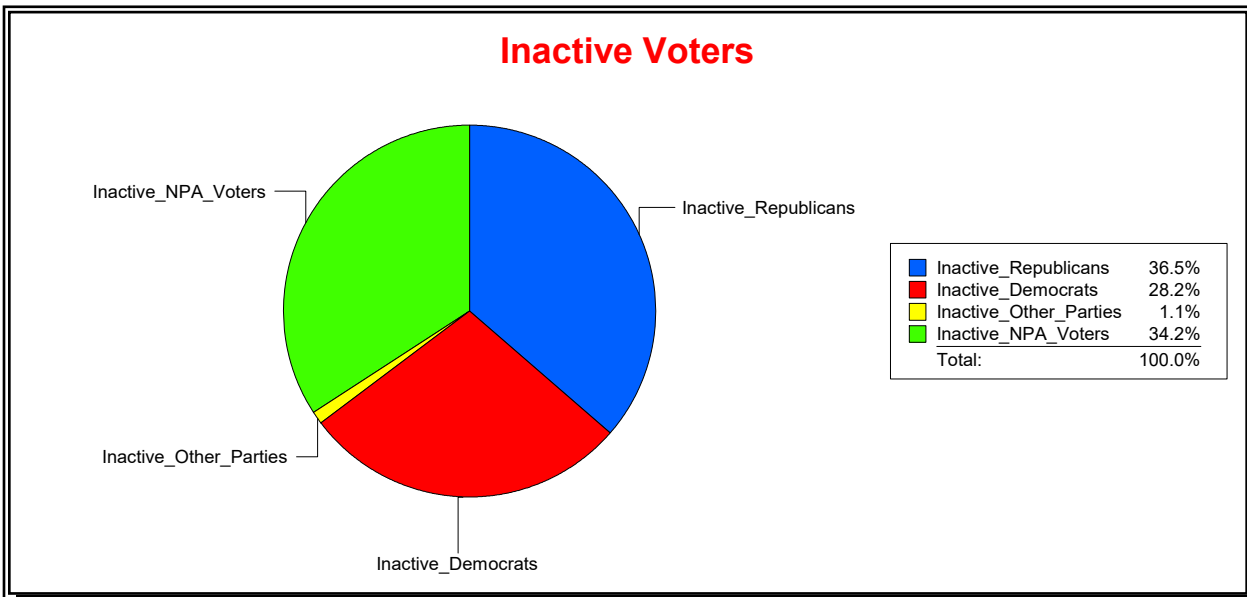

Vicky Oakes

Supervisor of Elections

St Johns County, FL

Date 5/1/2020

Time 09:07 AM

Graphs of District Registration

Active Registered Voters

Inactive Voters

District	Total	Dems	Reps	NonP	Other	Total	Dems	Reps	NonP	Other
School Board - Dist 3	36,406	10,033	18,455	7,469	449	1,850	521	675	633	21