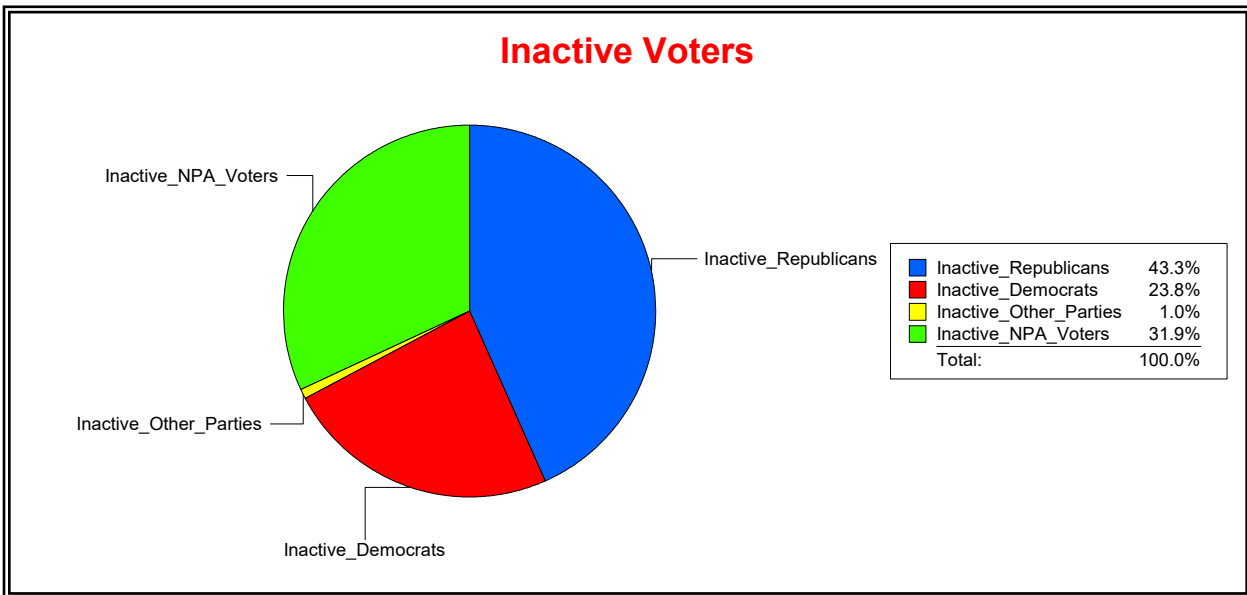

Vicky Oakes

Supervisor of Elections

St Johns County, FL

Date 5/1/2020

Time 09:07 AM

Graphs of District Registration

Active Registered Voters

Inactive Voters

District	Total	Dems	Reps	NonP	Other	Total	Dems	Reps	NonP	Other
Heritage Landing Comm Dev Dist	2,503	671	1,177	623	32	210	50	91	67	2