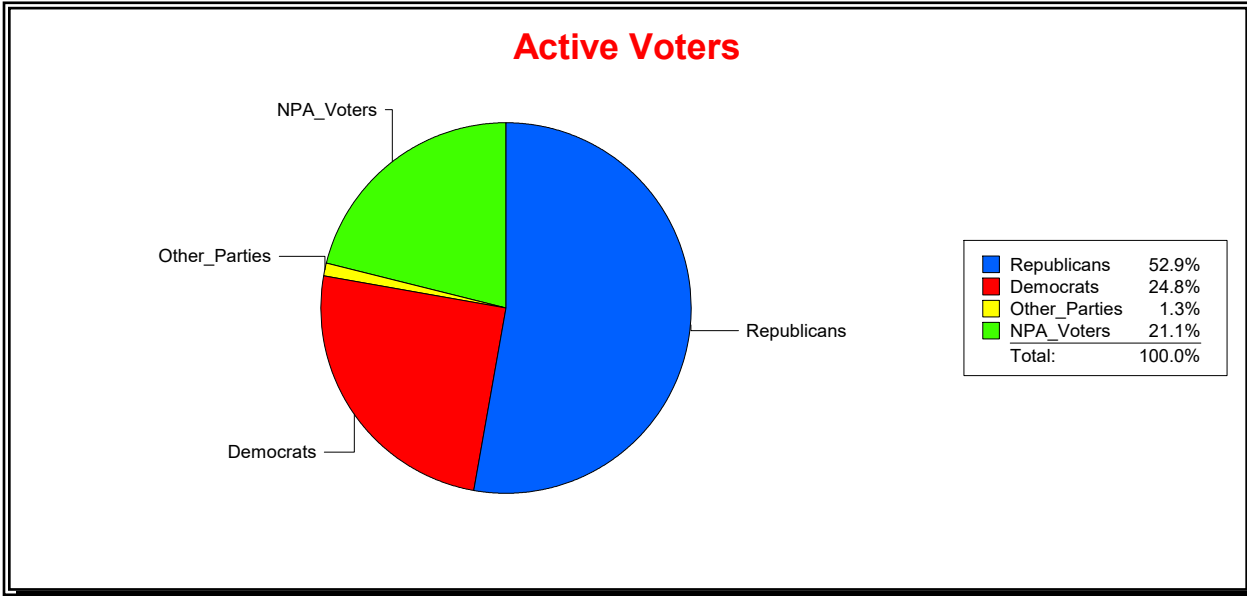

Vicky Oakes

Supervisor of Elections

St Johns County, FL

Date 5/1/2020

Time 09:07 AM

Graphs of District Registration

Active Registered Voters

Inactive Voters

District	Total	Dems	Reps	NonP	Other	Total	Dems	Reps	NonP	Other
US Congress - Dist 4	170,332	42,166	90,108	35,855	2,203	9,249	2,210	3,937	2,995	107