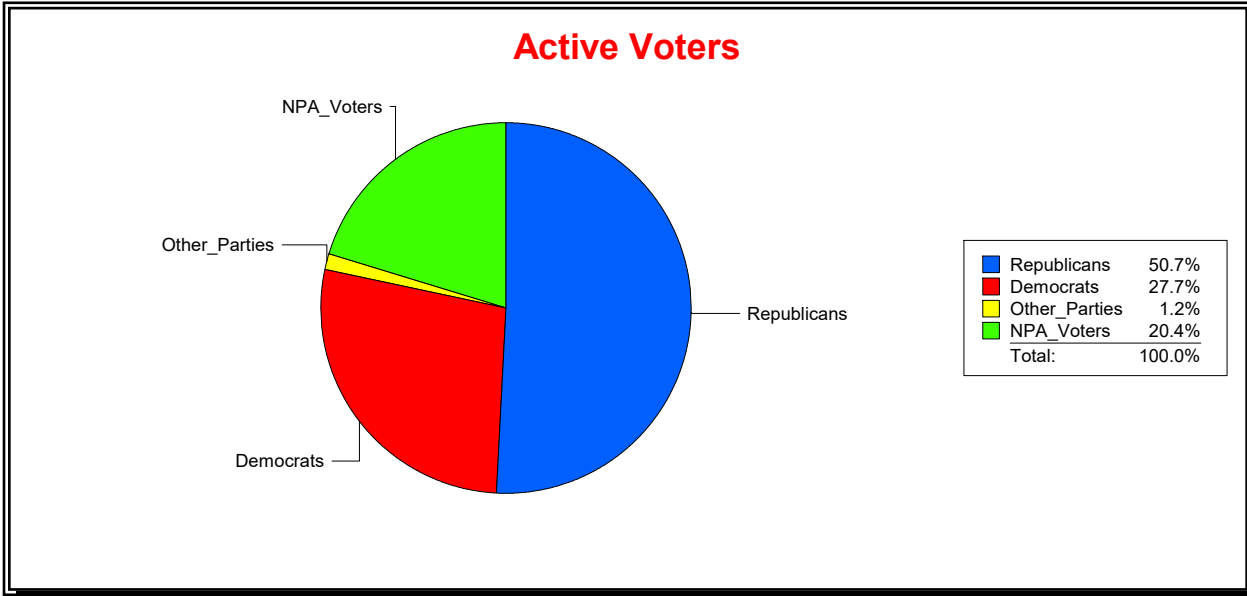

Vicky Oakes

Supervisor of Elections

St Johns County, FL

Date 5/1/2020

Time 09:07 AM

Graphs of District Registration

Active Registered Voters

Inactive Voters

District	Total	Dems	Reps	NonP	Other	Total	Dems	Reps	NonP	Other
State Representative - Dist 24	30,459	8,444	15,444	6,200	371	1,664	497	582	569	16