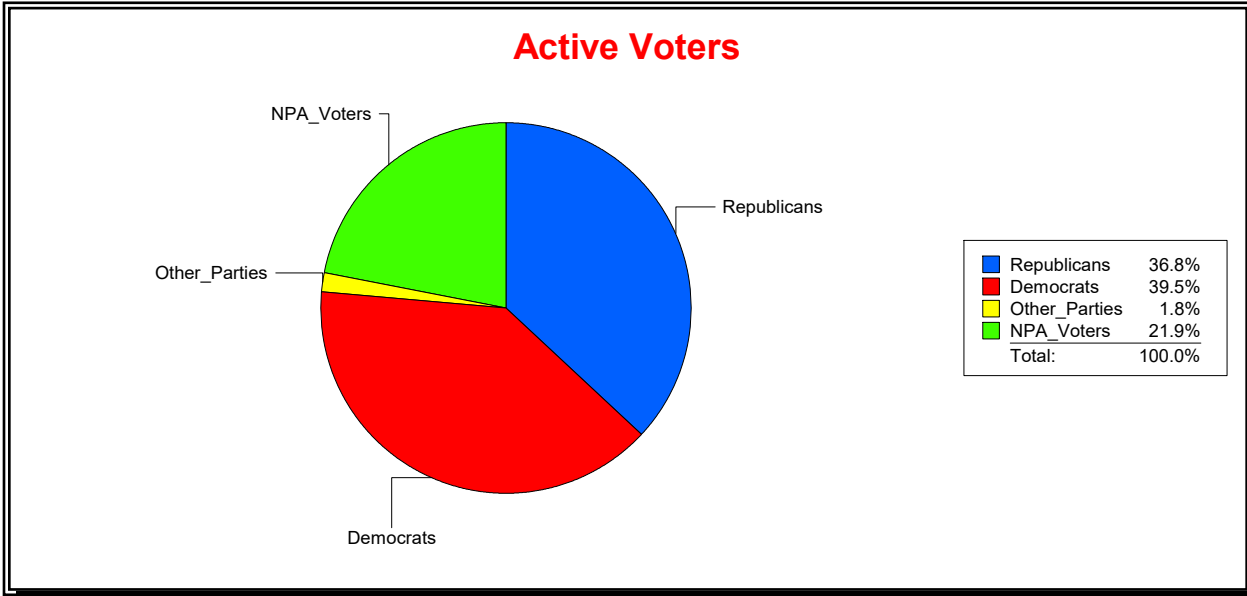

Vicky Oakes

Supervisor of Elections

St Johns County, FL

Date 5/1/2020

Time 09:07 AM

Graphs of District Registration

Active Registered Voters

Inactive Voters

District	Total	Dems	Reps	NonP	Other	Total	Dems	Reps	NonP	Other
St Augustine	10,660	4,209	3,926	2,331	194	1,049	346	322	358	23