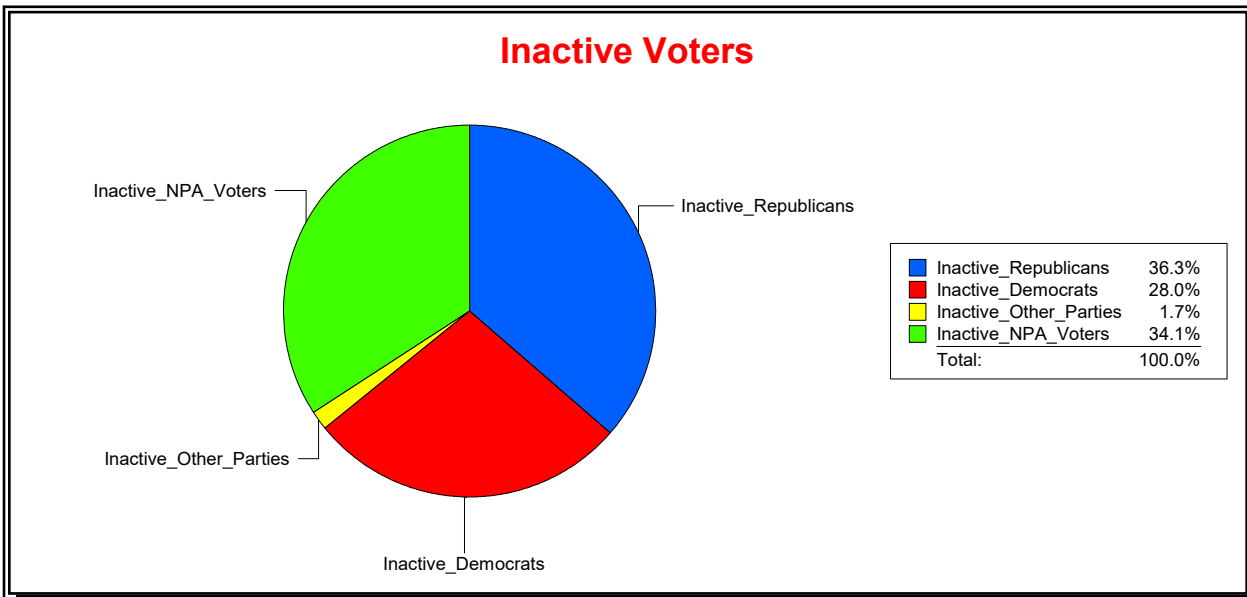

Vicky Oakes

Supervisor of Elections

St Johns County, FL

Date 5/1/2020

Time 09:07 AM

Graphs of District Registration

Active Registered Voters

Inactive Voters

District	Total	Dems	Reps	NonP	Other	Total	Dems	Reps	NonP	Other
County Commission - Dist 5	34,443	10,840	15,756	7,346	501	2,471	691	896	843	41