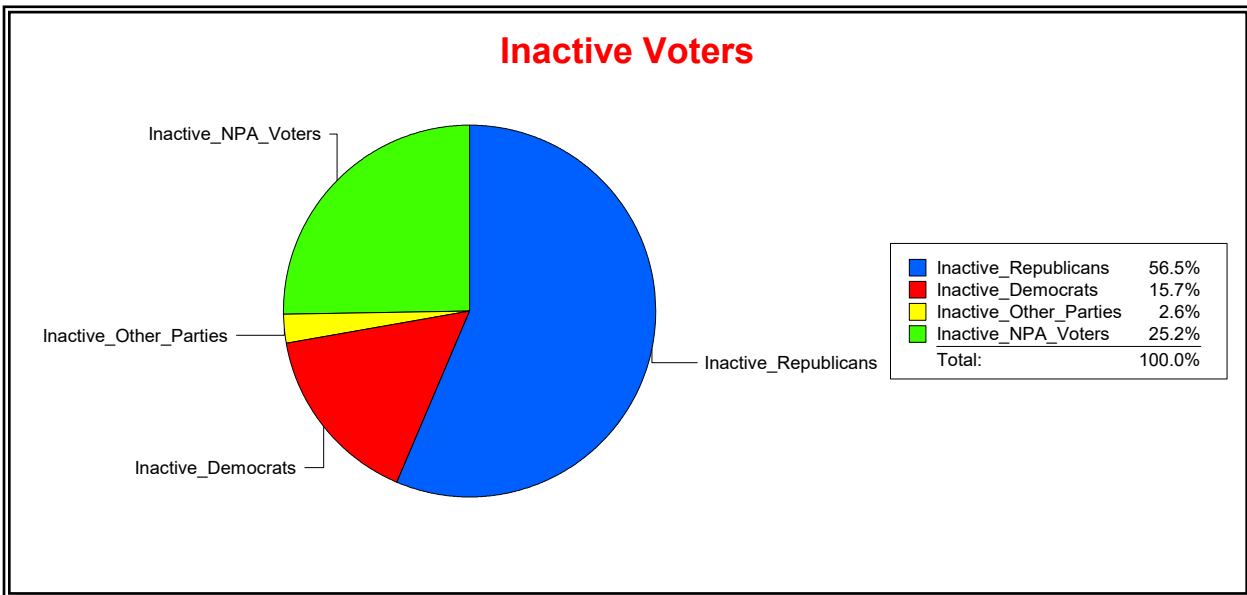

Vicky Oakes

Supervisor of Elections

St Johns County, FL

Date 5/1/2020

Time 09:07 AM

Graphs of District Registration

Active Registered Voters

Inactive Voters

District	Total	Dems	Reps	NonP	Other	Total	Dems	Reps	NonP	Other
Marshall Creek Comm Dev Dist	2,578	530	1,459	561	28	115	18	65	29	3