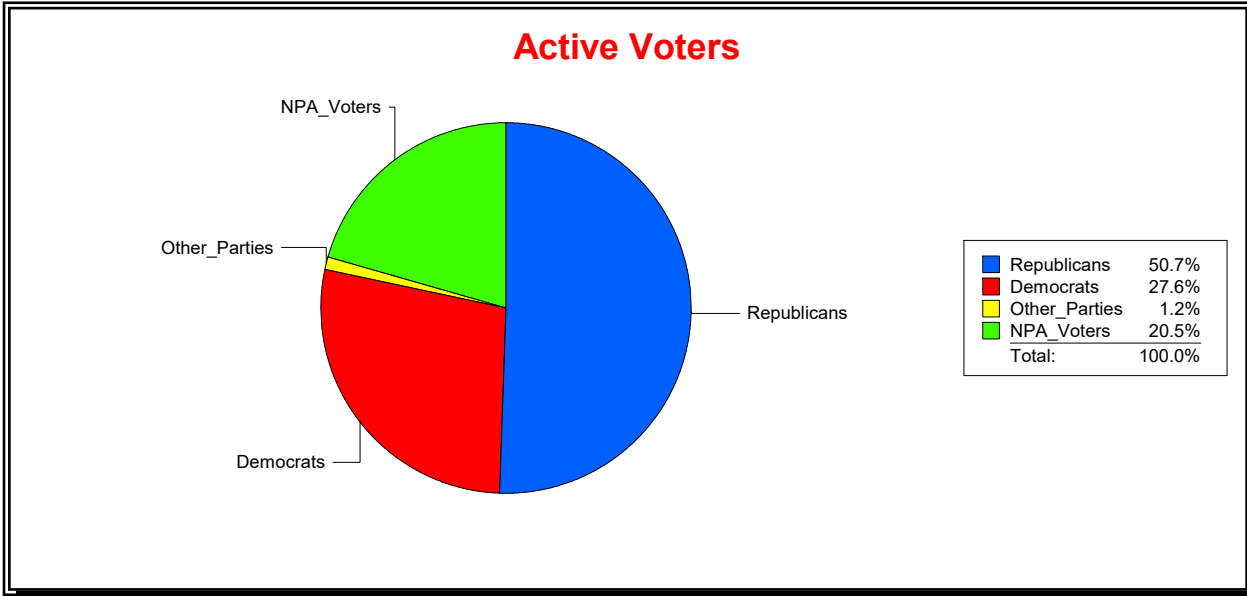

Vicky Oakes

Supervisor of Elections

St Johns County, FL

Date 5/1/2020

Time 09:07 AM

Graphs of District Registration

Active Registered Voters

Inactive Voters

District	Total	Dems	Reps	NonP	Other	Total	Dems	Reps	NonP	Other
School Board - Dist 3	36,406	10,033	18,455	7,469	449	1,850	521	675	633	21