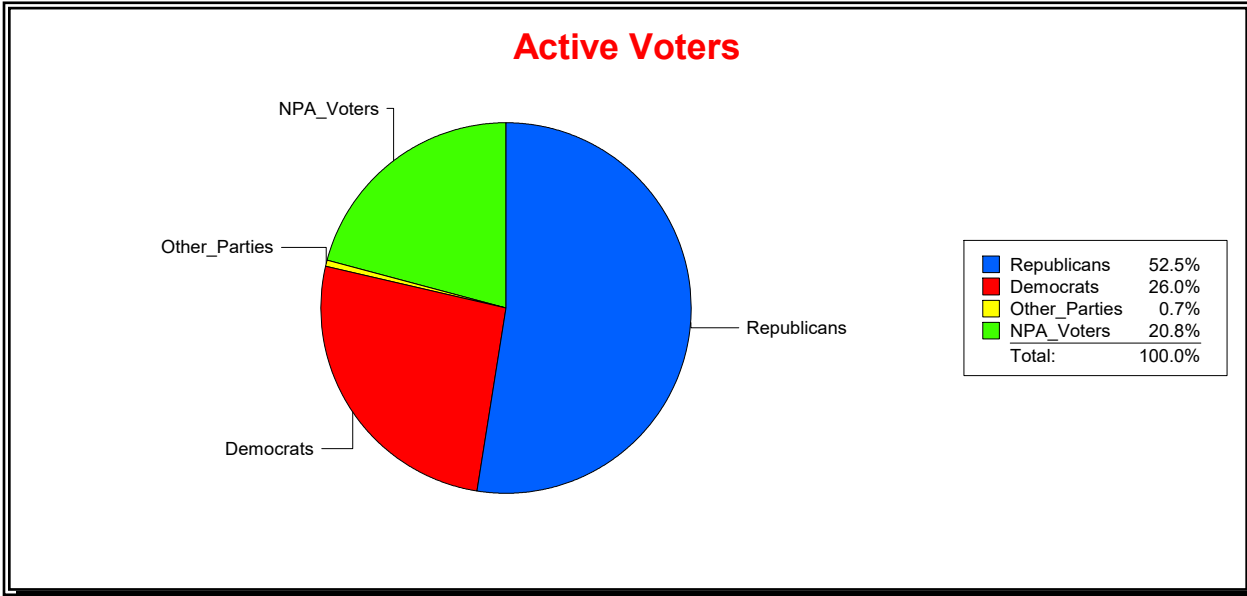

Vicky Oakes

Supervisor of Elections

St Johns County, FL

Date 5/1/2020

Time 09:07 AM

Graphs of District Registration

Active Registered Voters

Inactive Voters

District	Total	Dems	Reps	NonP	Other	Total	Dems	Reps	NonP	Other
Sandy Creek Comm Dev Dist	457	119	240	95	3	9	1	4	4	0