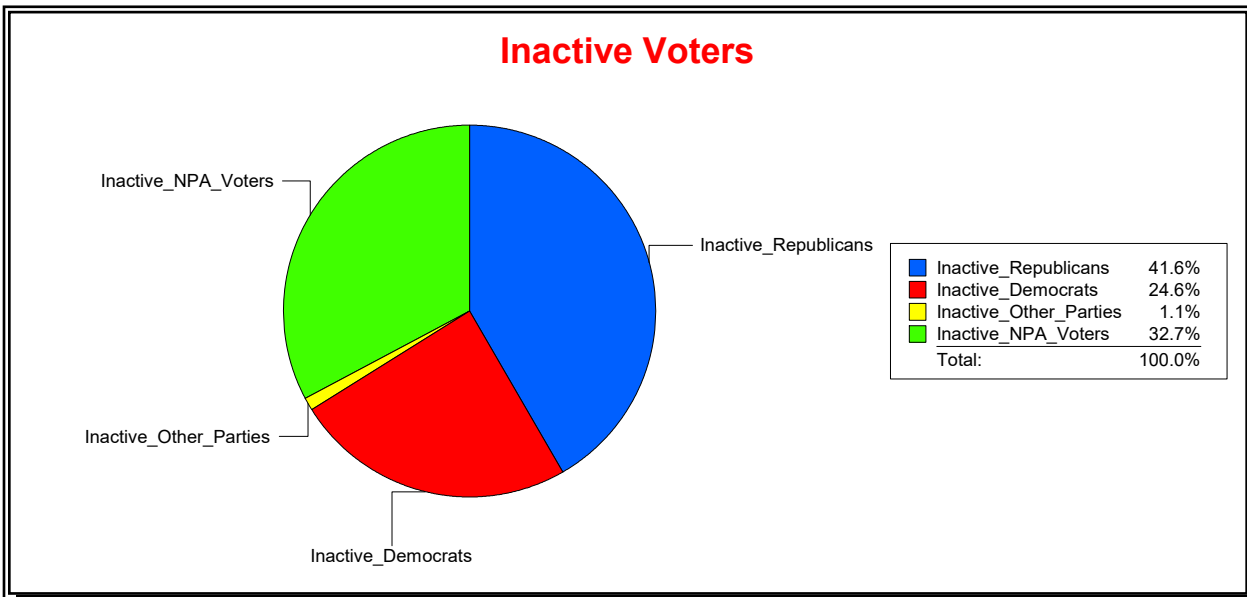

Vicky Oakes

Supervisor of Elections

St Johns County, FL

Date 5/1/2020

Time 09:07 AM

Graphs of District Registration

Active Registered Voters

Inactive Voters

District	Total	Dems	Reps	NonP	Other	Total	Dems	Reps	NonP	Other
St. Johns County	197,193	49,677	103,672	41,318	2,526	10,758	2,647	4,471	3,517	123

Vicky Oakes

Supervisor of Elections

St Johns County, FL

Date 5/1/2020