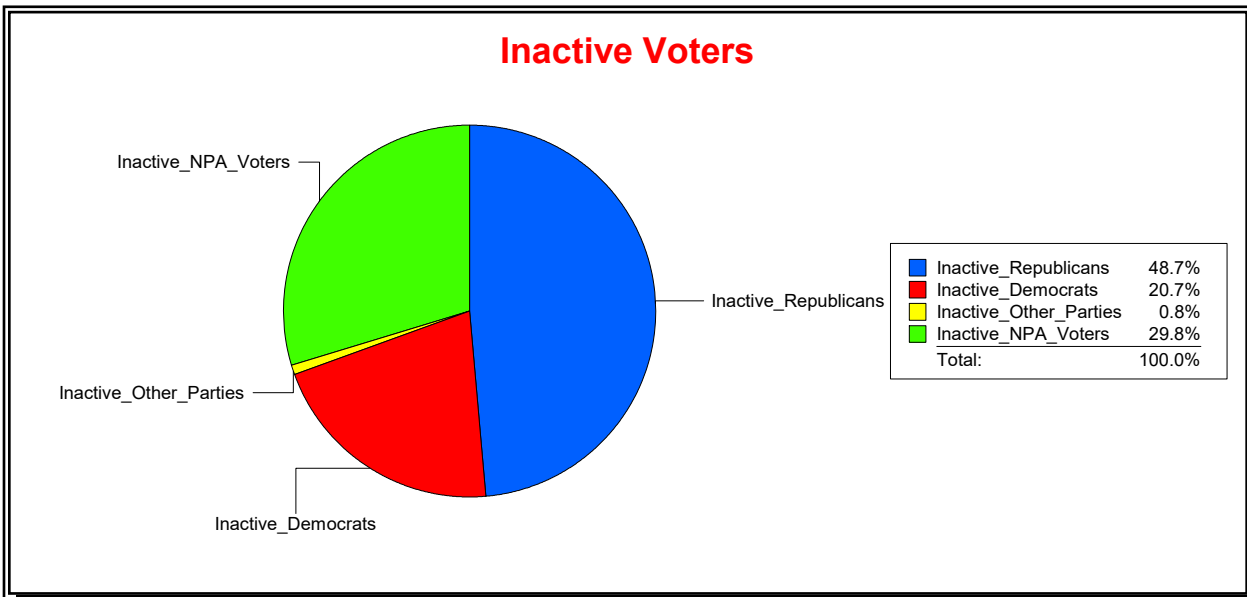

District	Total	Dems	Reps	NonP	Other	Total	Dems	Reps	NonP	Other
St. Johns County	197,193	49,677	103,672	41,318	2,526	10,758	2,647	4,471	3,517	123

Vicky Oakes

Supervisor of Elections

St Johns County, FL

Date 5/1/2020

Time 09:07 AM

Graphs of District Registration

Active Registered Voters

Inactive Voters

District	Total	Dems	Reps	NonP	Other	Total	Dems	Reps	NonP	Other
County Commission - Dist 1	43,507	9,148	24,875	8,952	532	1,900	393	925	567	15