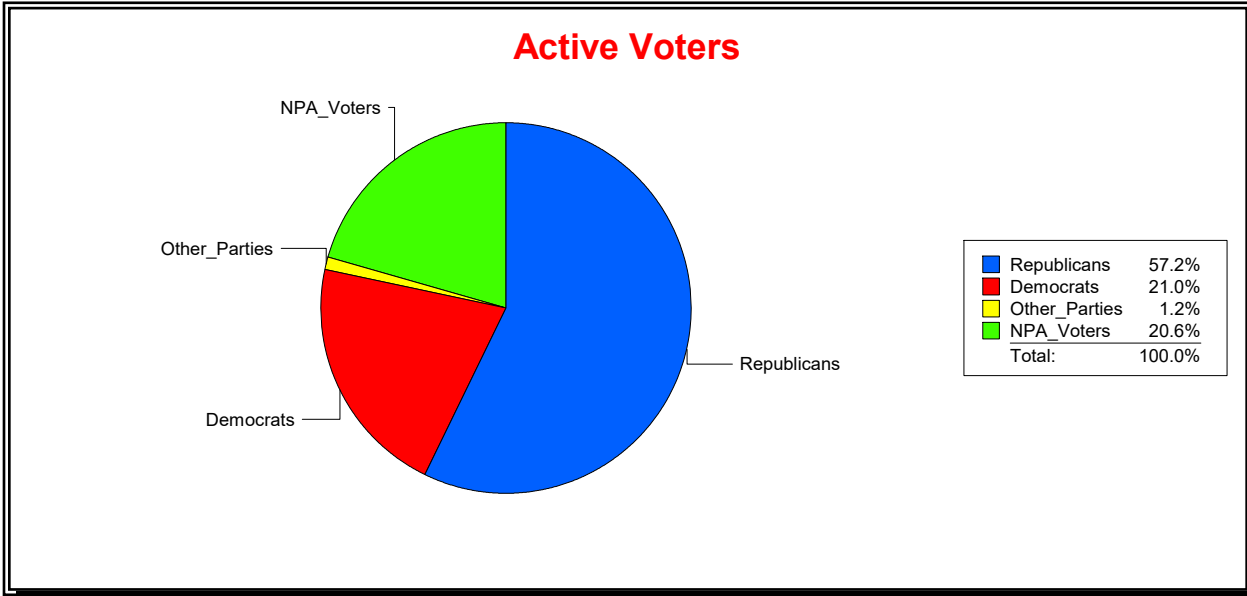

Vicky Oakes

Supervisor of Elections

St Johns County, FL

Date 5/1/2020

Time 09:07 AM

Graphs of District Registration

Active Registered Voters

Inactive Voters

District	Total	Dems	Reps	NonP	Other	Total	Dems	Reps	NonP	Other
School Board - Dist 1	43,507	9,148	24,875	8,952	532	1,900	393	925	567	15