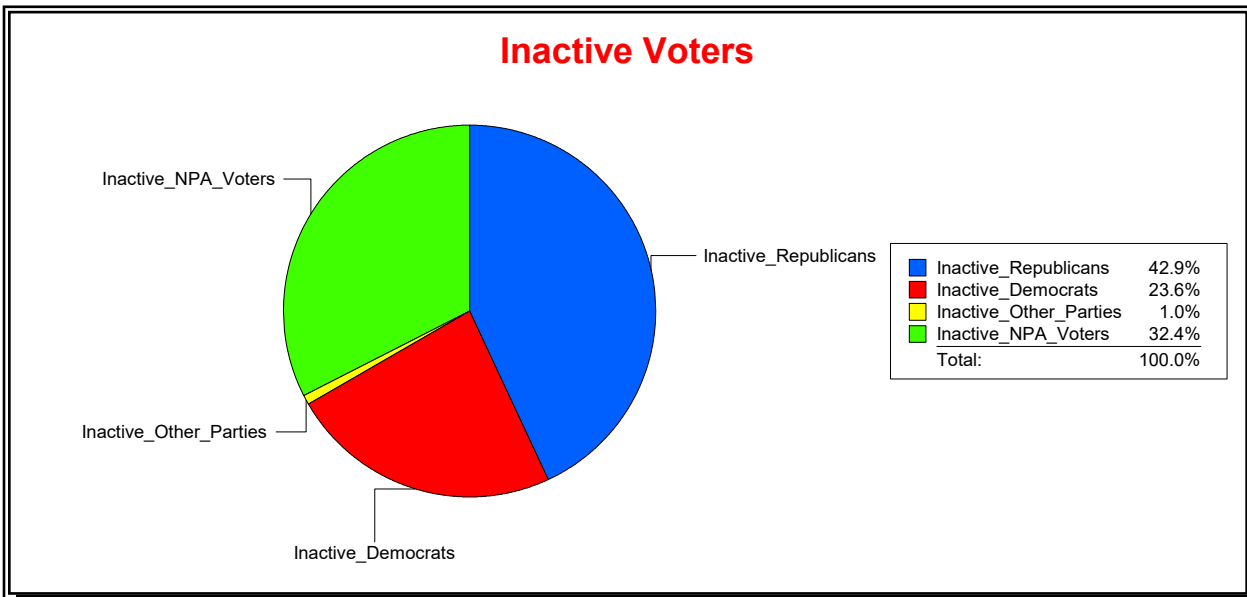

Vicky Oakes

Supervisor of Elections

St Johns County, FL

Date 5/1/2020

Time 09:07 AM

Graphs of District Registration

Active Registered Voters

Inactive Voters

District	Total	Dems	Reps	NonP	Other	Total	Dems	Reps	NonP	Other
St Johns County	180,994	43,849	97,117	37,759	2,269	9,332	2,204	4,006	3,027	95