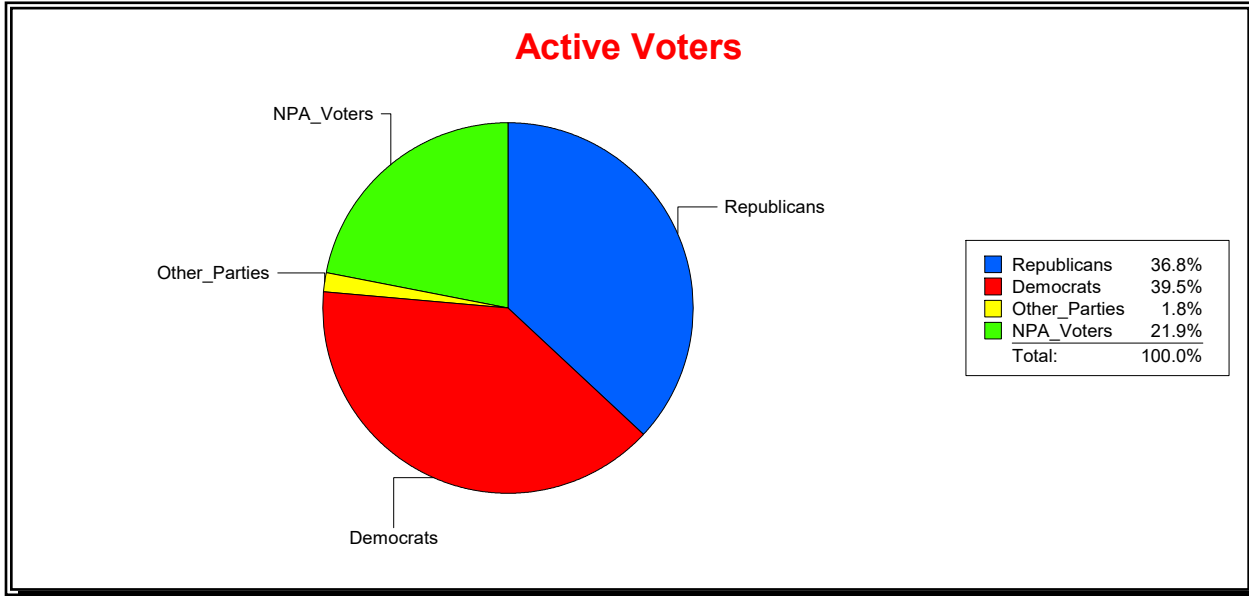

Vicky Oakes

Supervisor of Elections

St Johns County, FL

Date 5/1/2020

Time 09:07 AM

Graphs of District Registration

Active Registered Voters

Inactive Voters

District	Total	Dems	Reps	NonP	Other	Total	Dems	Reps	NonP	Other
St Augustine	10,660	4,209	3,926	2,331	194	1,049	346	322	358	23