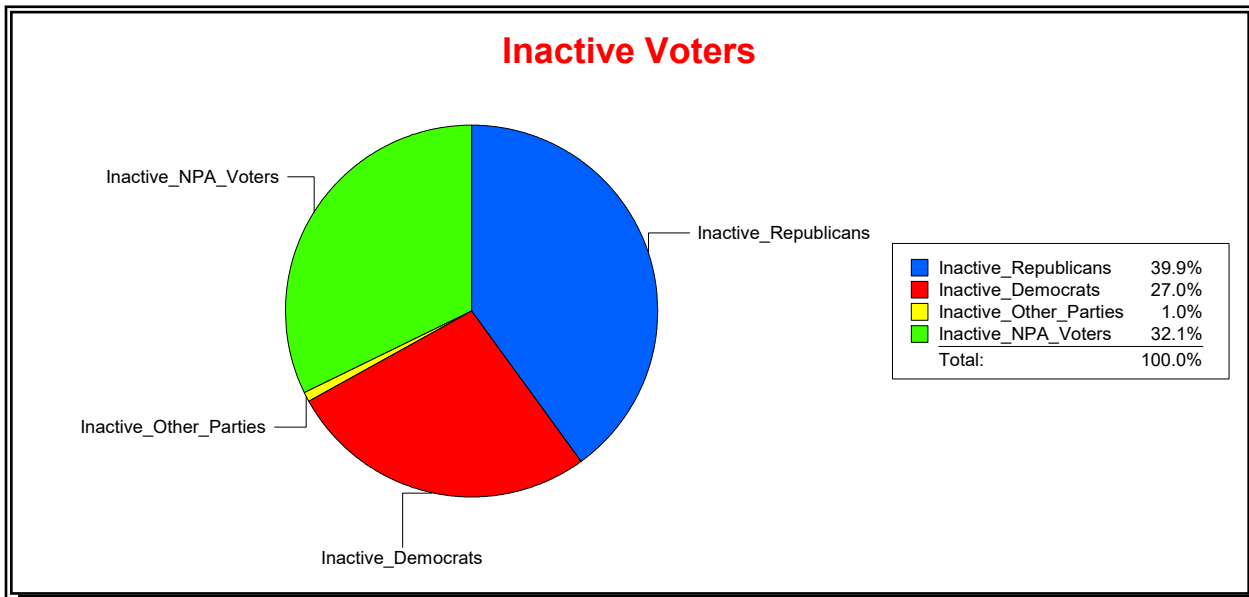

Vicky Oakes

Supervisor of Elections

St Johns County, FL

Date 5/1/2020

Time 09:07 AM

Graphs of District Registration

Active Registered Voters

Inactive Voters

District	Total	Dems	Reps	NonP	Other	Total	Dems	Reps	NonP	Other
County Commission - Dist 2	35,240	9,578	17,615	7,639	408	2,203	594	880	707	22