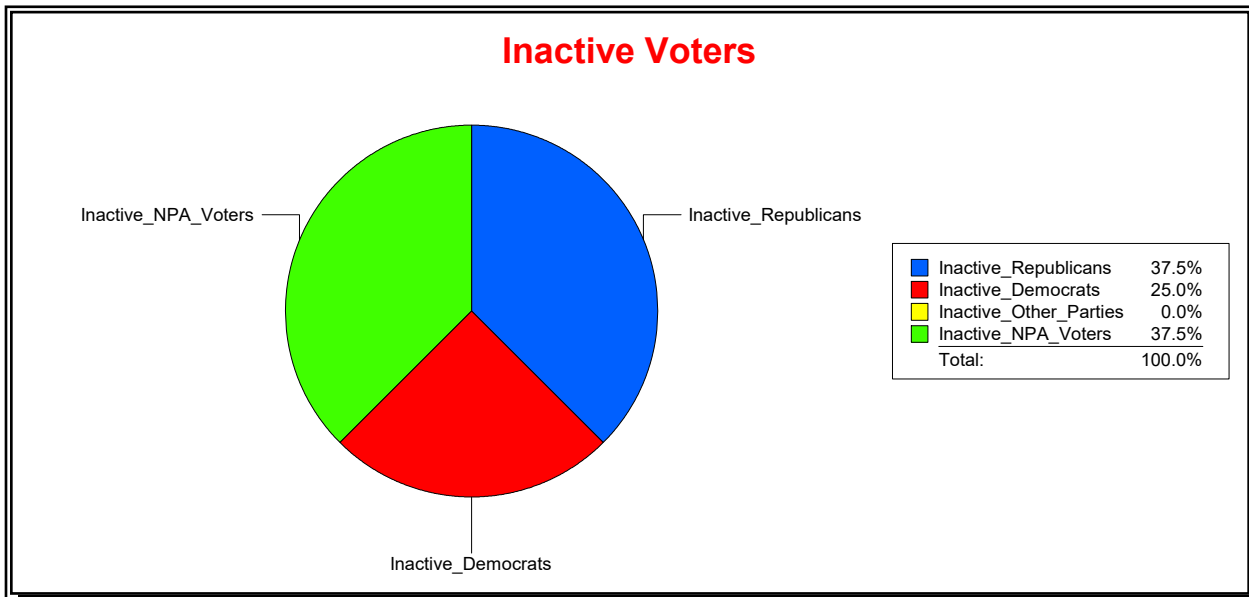

Supervisor of Elections

St Johns County, FL

Date 5/1/2020

Time 09:07 AM

Graphs of District Registration

Active Registered Voters

Inactive Voters

District	Total	Dems	Reps	NonP	Other	Total	Dems	Reps	NonP	Other
St Johns Forest Comm Dev Dist	1,115	273	565	267	10	56	14	21	21	0