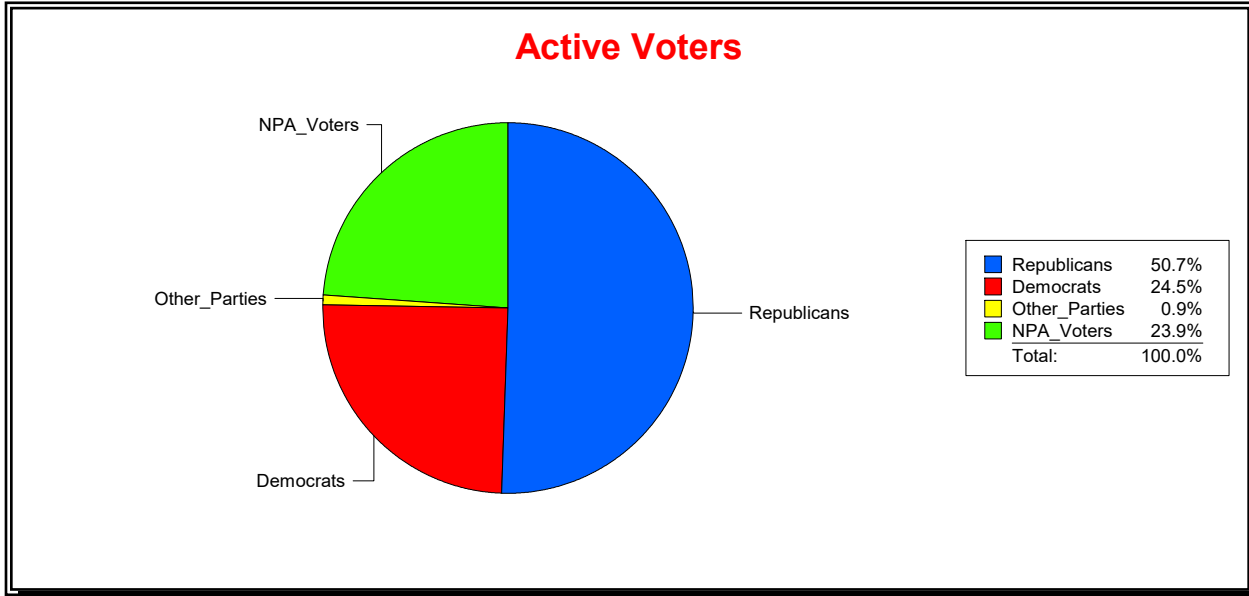

Supervisor of Elections

St Johns County, FL

Date 5/1/2020

Time 09:07 AM

Graphs of District Registration

Active Registered Voters

Inactive Voters

District	Total	Dems	Reps	NonP	Other	Total	Dems	Reps	NonP	Other
St Johns Forest Comm Dev Dist	1,115	273	565	267	10	56	14	21	21	0