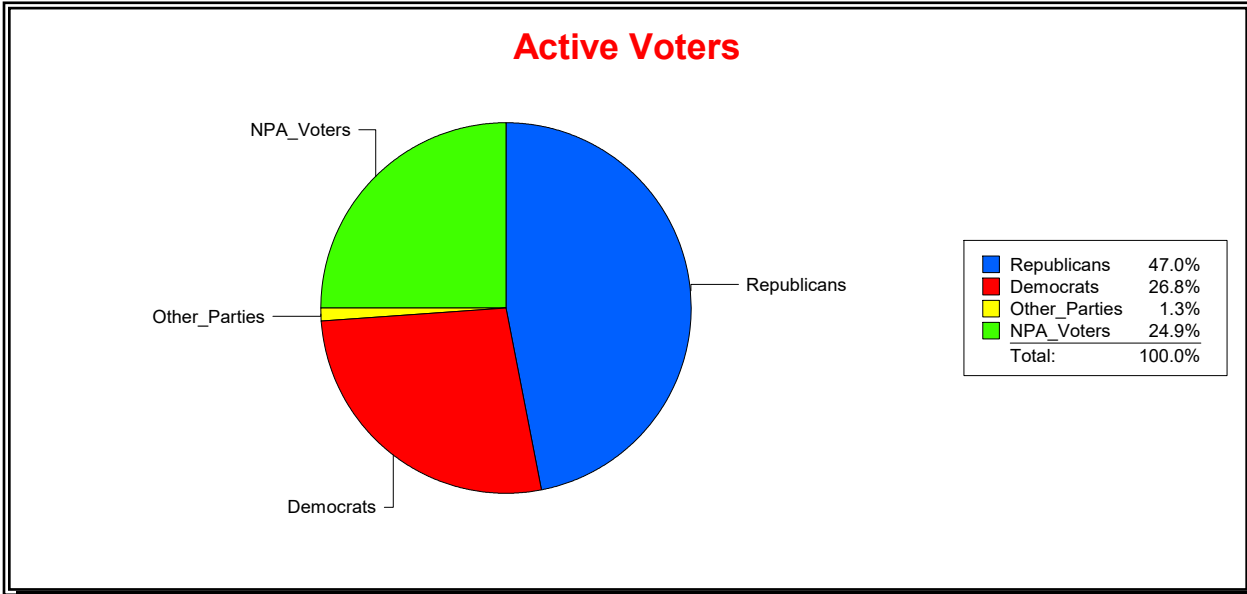

Vicky Oakes

Supervisor of Elections

St Johns County, FL

Date 5/1/2020

Time 09:07 AM

Graphs of District Registration

Active Registered Voters

Inactive Voters

District	Total	Dems	Reps	NonP	Other	Total	Dems	Reps	NonP	Other
Heritage Landing Comm Dev Dist	2,503	671	1,177	623	32	210	50	91	67	2