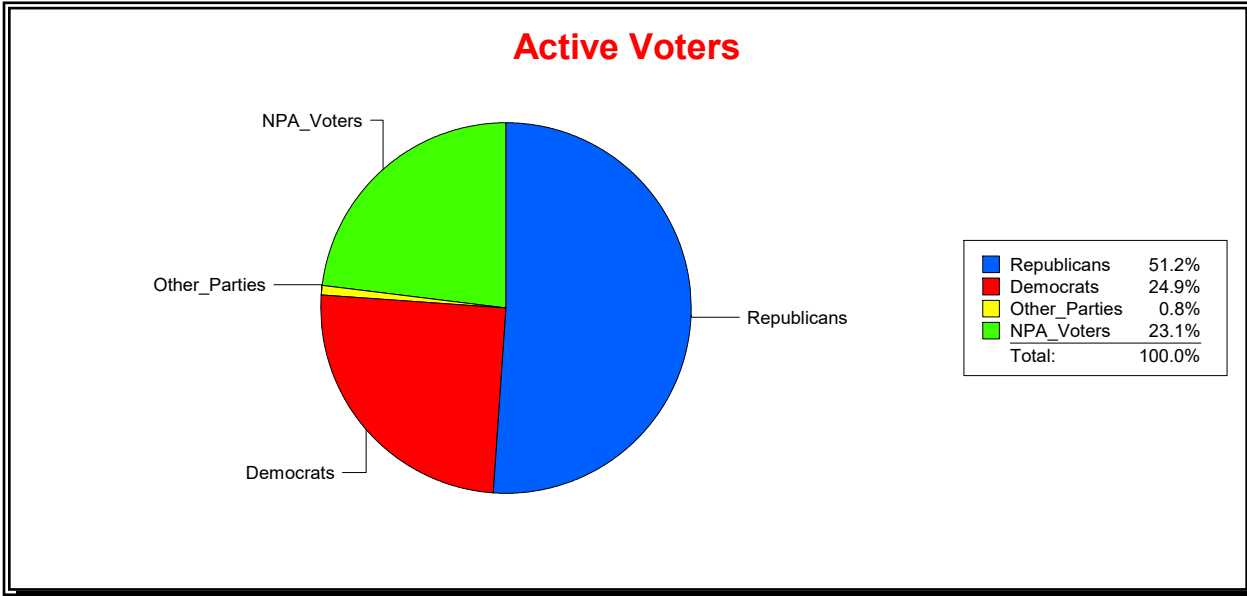

Vicky Oakes

Supervisor of Elections

St Johns County, FL

Date 5/1/2020

Time 09:07 AM

Graphs of District Registration

Active Registered Voters

Inactive Voters

District	Total	Dems	Reps	NonP	Other	Total	Dems	Reps	NonP	Other
Brandy Creek Comm Dev Dist	1,258	313	644	291	10	102	21	57	23	1