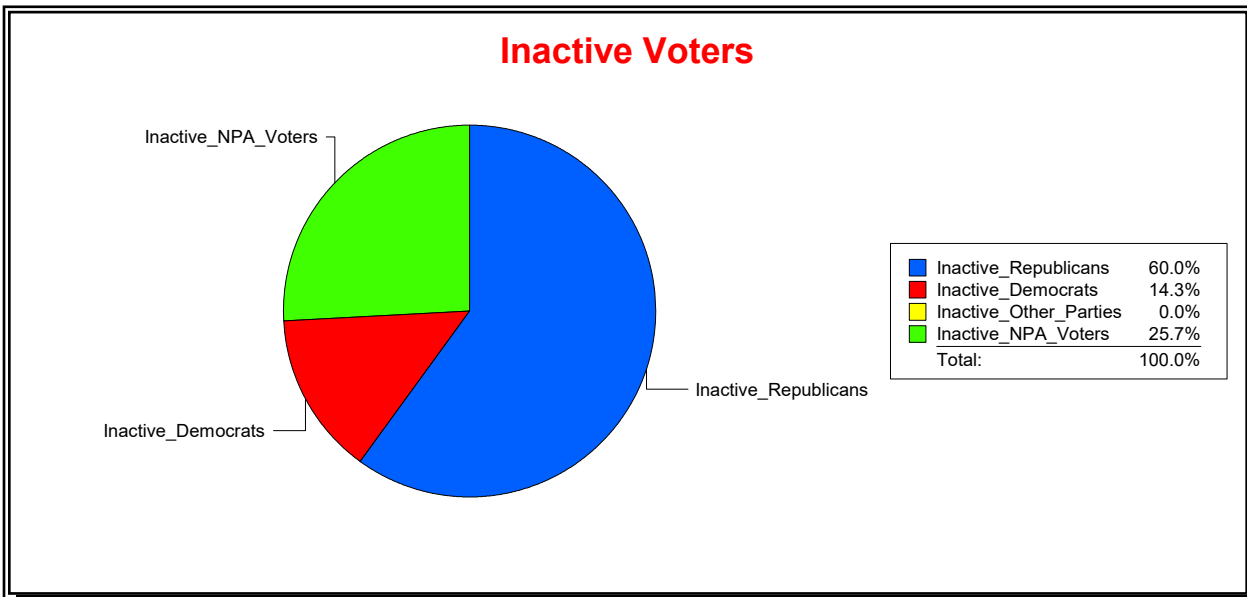

Vicky Oakes

Supervisor of Elections

St Johns County, FL

Date 5/1/2020

Time 09:07 AM

Graphs of District Registration

Active Registered Voters

Inactive Voters

District	Total	Dems	Reps	NonP	Other	Total	Dems	Reps	NonP	Other
World Commerce Comm Dev Dist	1,116	280	540	281	15	70	10	42	18	0