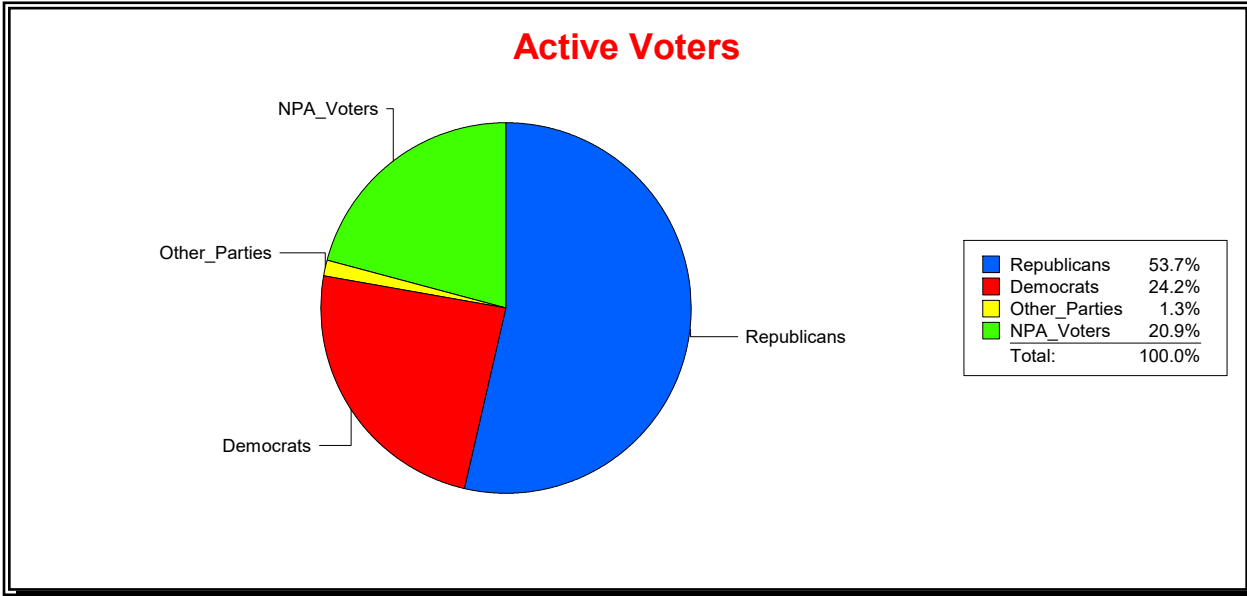

Vicky Oakes

Supervisor of Elections

St Johns County, FL

Date 5/1/2020

Time 09:07 AM

Graphs of District Registration

Active Registered Voters

Inactive Voters

District	Total	Dems	Reps	NonP	Other	Total	Dems	Reps	NonP	Other
St Johns County	180,994	43,849	97,117	37,759	2,269	9,332	2,204	4,006	3,027	95