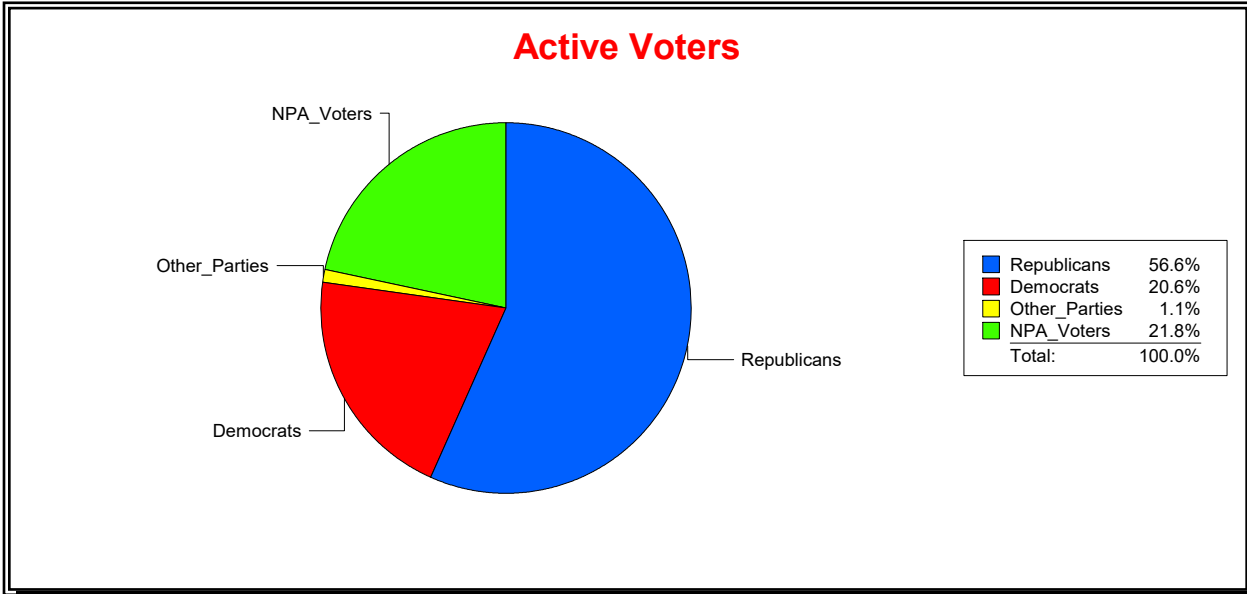

Vicky Oakes

Supervisor of Elections

St Johns County, FL

Date 5/1/2020

Time 09:07 AM

Graphs of District Registration

Active Registered Voters

Inactive Voters

District	Total	Dems	Reps	NonP	Other	Total	Dems	Reps	NonP	Other
Marshall Creek Comm Dev Dist	2,578	530	1,459	561	28	115	18	65	29	3