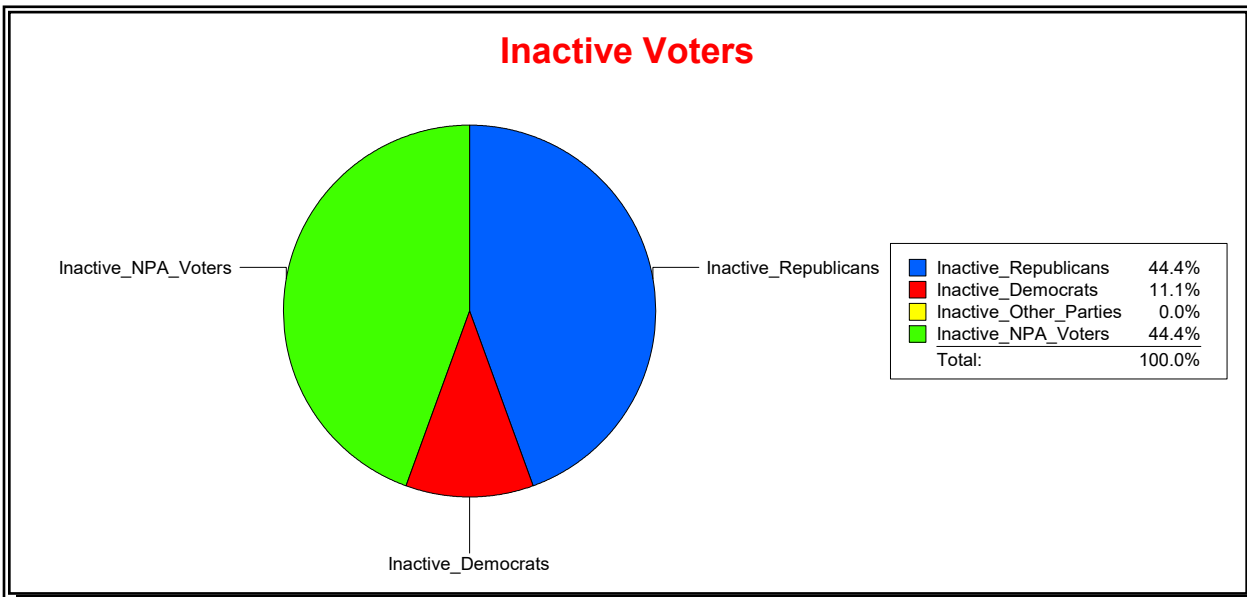

Vicky Oakes

Supervisor of Elections

St Johns County, FL

Date 5/1/2020

Time 09:07 AM

Graphs of District Registration

Active Registered Voters

Inactive Voters

District	Total	Dems	Reps	NonP	Other	Total	Dems	Reps	NonP	Other
Sandy Creek Comm Dev Dist	457	119	240	95	3	9	1	4	4	0