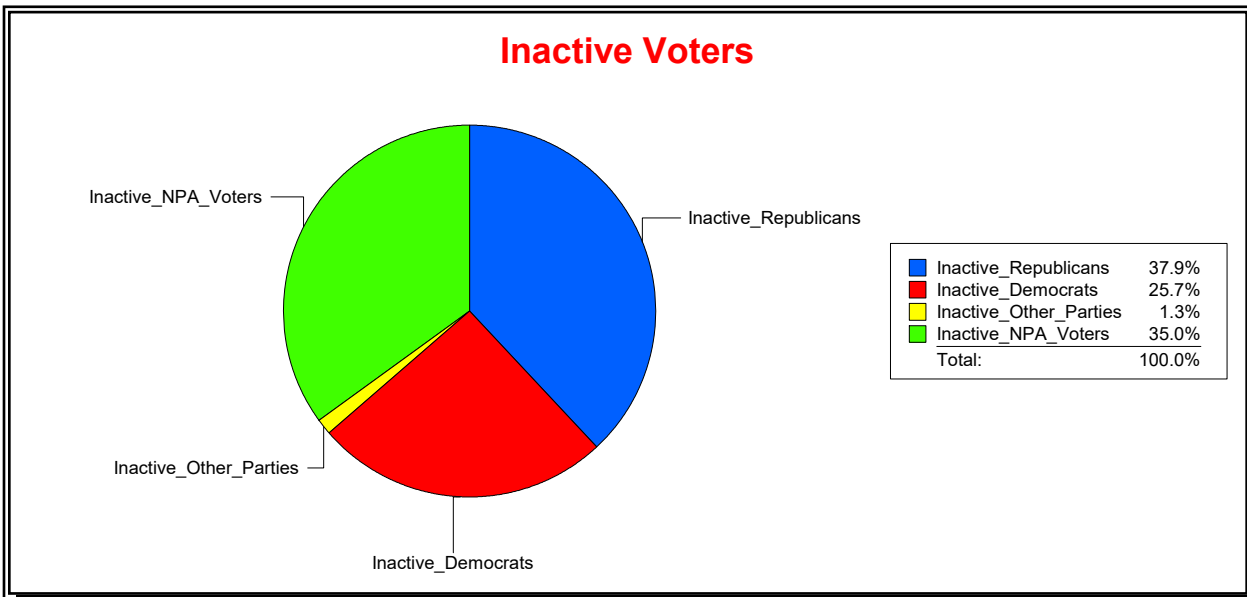

Vicky Oakes

Supervisor of Elections

St Johns County, FL

Date 5/1/2020

Time 09:07 AM

Graphs of District Registration

Active Registered Voters

Inactive Voters

District	Total	Dems	Reps	NonP	Other	Total	Dems	Reps	NonP	Other
St Augustine Beach	5,539	1,619	2,629	1,228	63	377	97	143	132	5