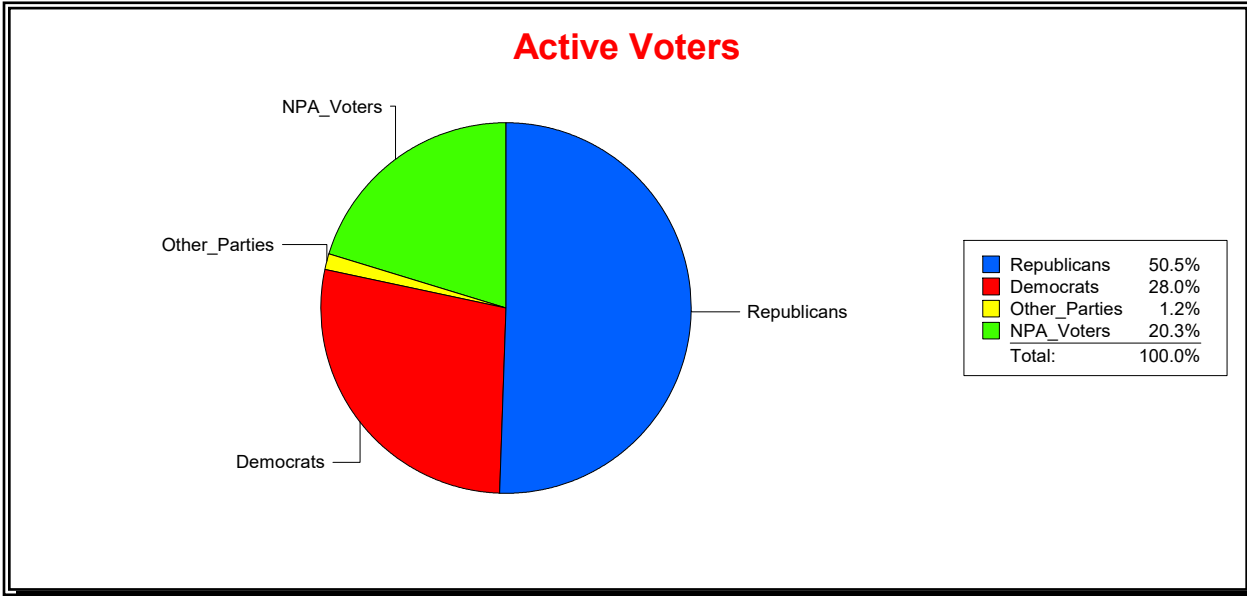

Vicky Oakes

Supervisor of Elections

St Johns County, FL

Date 5/1/2020

Time 09:07 AM

Graphs of District Registration

Active Registered Voters

Inactive Voters

District	Total	Dems	Reps	NonP	Other	Total	Dems	Reps	NonP	Other
US Congress - Dist 6	26,861	7,511	13,564	5,463	323	1,509	437	534	522	16