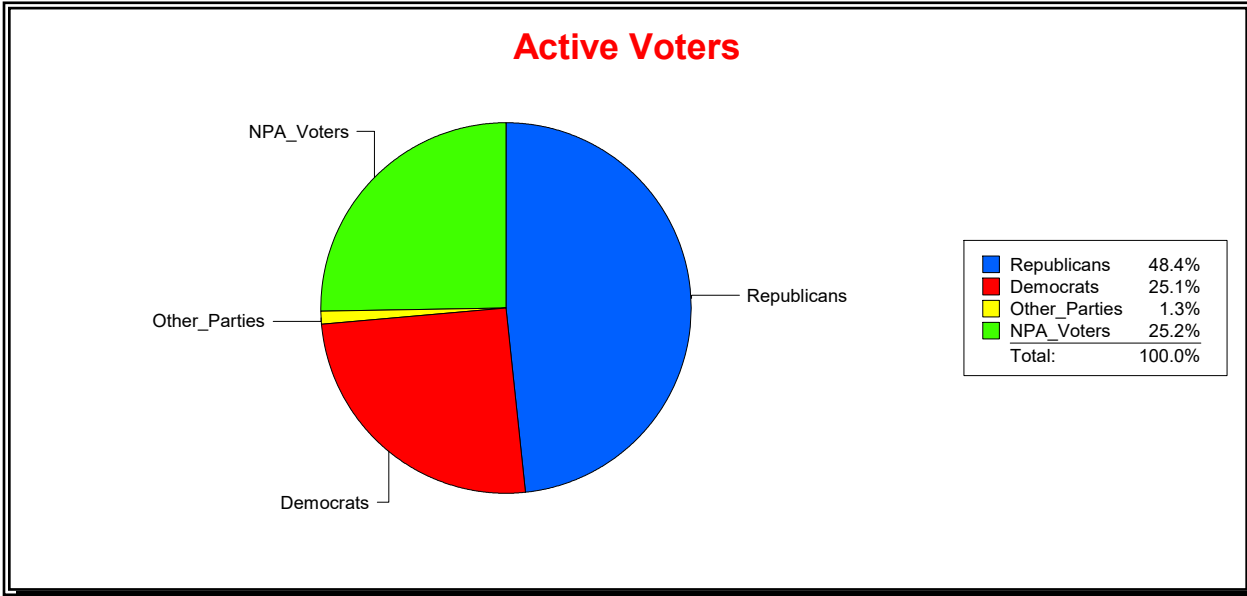

Vicky Oakes

Supervisor of Elections

St Johns County, FL

Date 5/1/2020

Time 09:07 AM

Graphs of District Registration

Active Registered Voters

Inactive Voters

District	Total	Dems	Reps	NonP	Other	Total	Dems	Reps	NonP	Other
World Commerce Comm Dev Dist	1,116	280	540	281	15	70	10	42	18	0