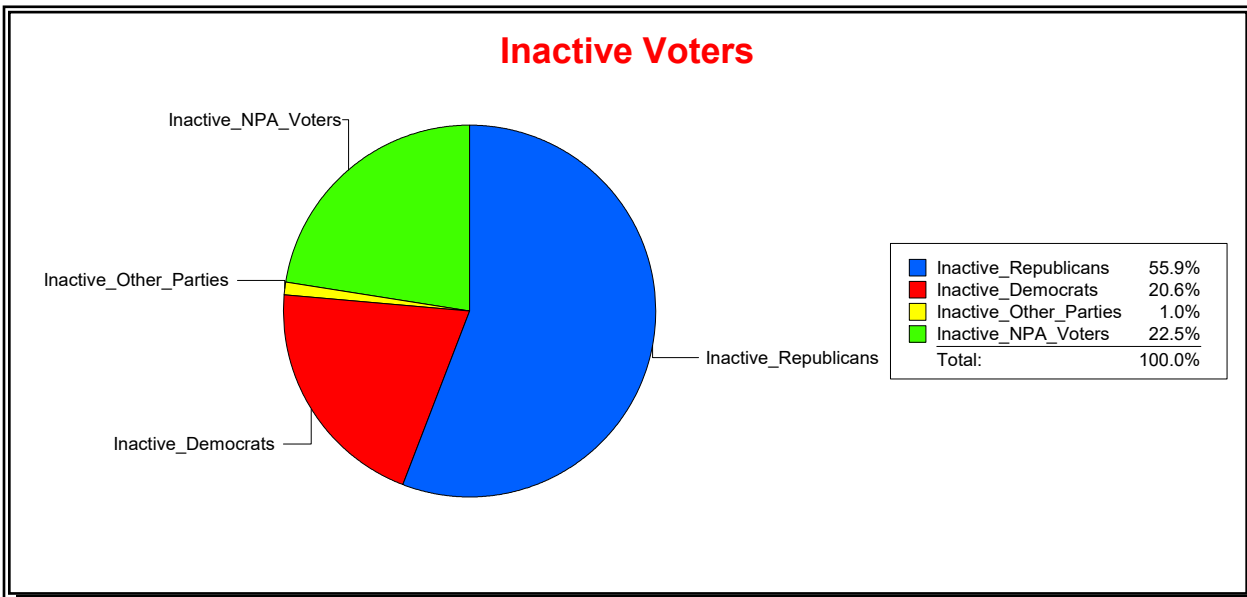

Vicky Oakes

Supervisor of Elections

St Johns County, FL

Date 5/1/2020

Time 09:07 AM

Graphs of District Registration

Active Registered Voters

Inactive Voters

District	Total	Dems	Reps	NonP	Other	Total	Dems	Reps	NonP	Other
Brandy Creek Comm Dev Dist	1,258	313	644	291	10	102	21	57	23	1