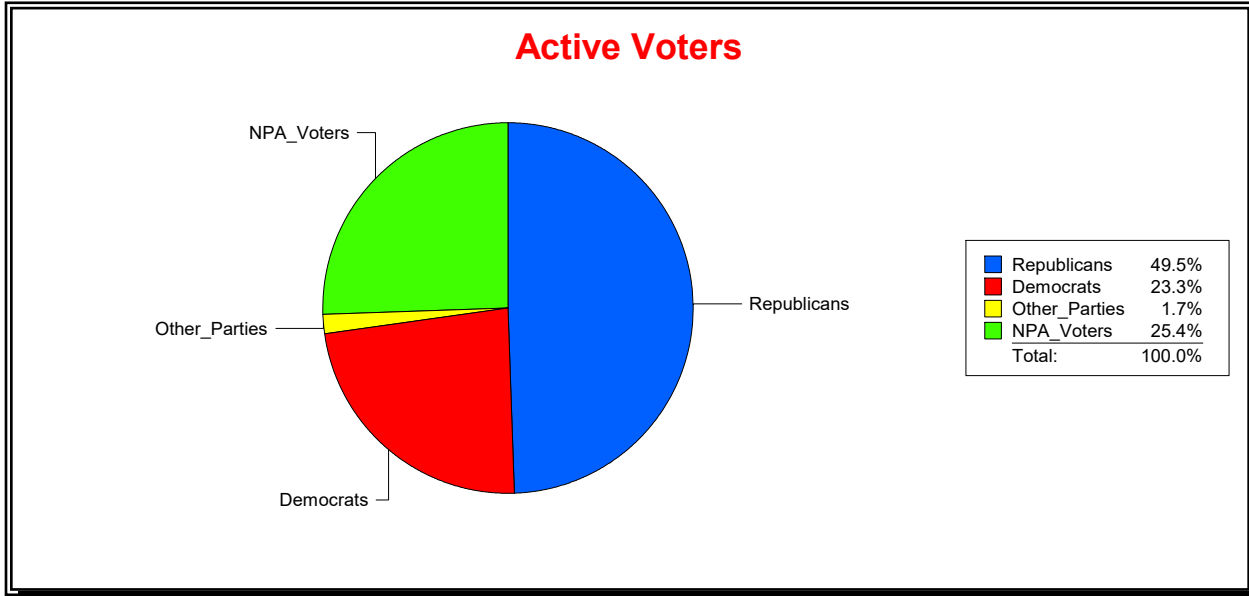

Vicky Oakes

Supervisor of Elections

St Johns County, FL

Date 5/1/2020

Time 09:07 AM

Graphs of District Registration

Active Registered Voters

Inactive Voters

District	Total	Dems	Reps	NonP	Other	Total	Dems	Reps	NonP	Other
Aberdeen Comm Dev Dist	2,981	696	1,475	758	52	189	40	88	59	2