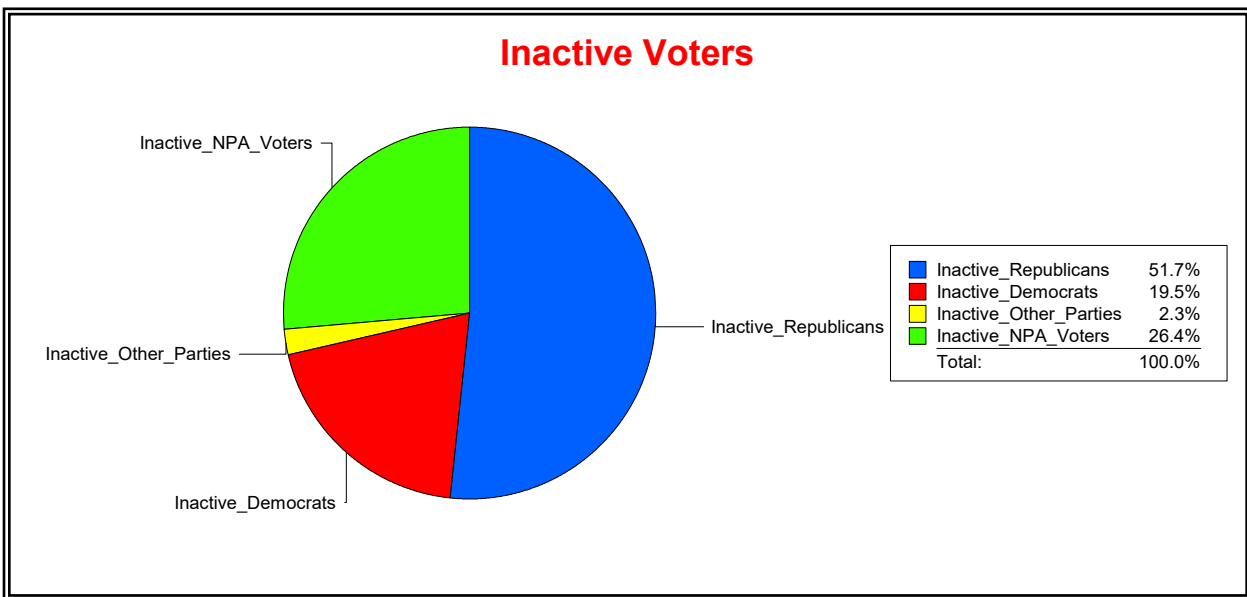

Vicky Oakes

Supervisor of Elections

St Johns County, FL

Date 5/1/2020

Time 09:07 AM

Graphs of District Registration

Active Registered Voters

Inactive Voters

District	Total	Dems	Reps	NonP	Other	Total	Dems	Reps	NonP	Other
Sampson Creek Comm Dev Dist	1,857	300	1,203	336	18	87	17	45	23	2