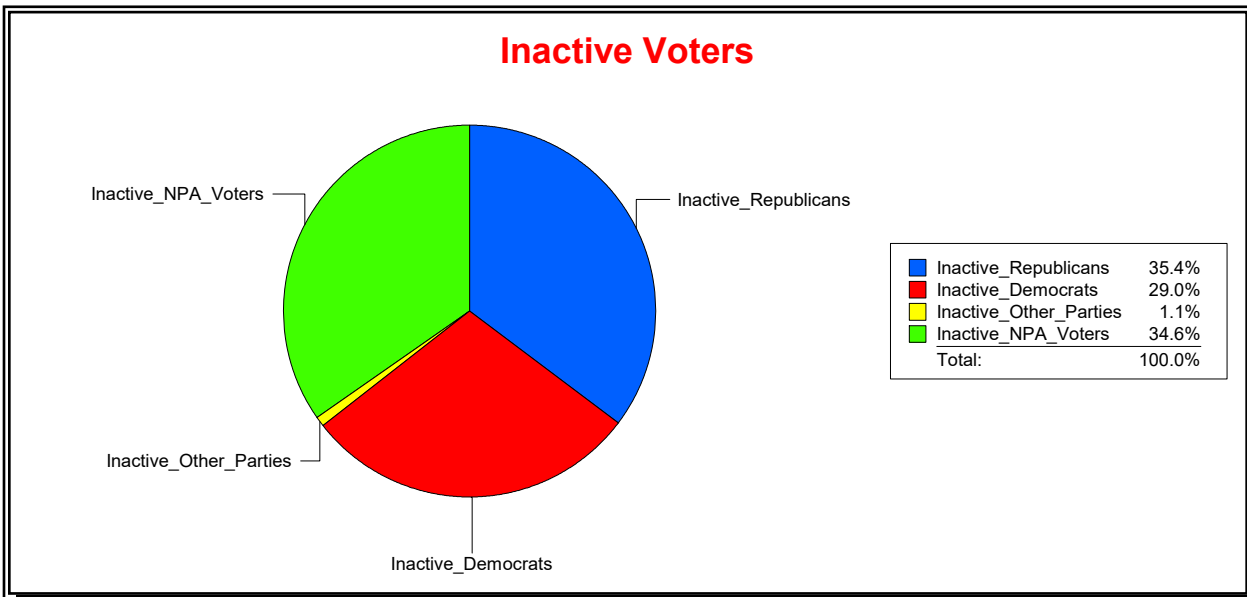

Vicky Oakes

Supervisor of Elections

St Johns County, FL

Date 5/1/2020

Time 09:07 AM

Graphs of District Registration

Active Registered Voters

Inactive Voters

District	Total	Dems	Reps	NonP	Other	Total	Dems	Reps	NonP	Other
US Congress - Dist 6	26,861	7,511	13,564	5,463	323	1,509	437	534	522	16