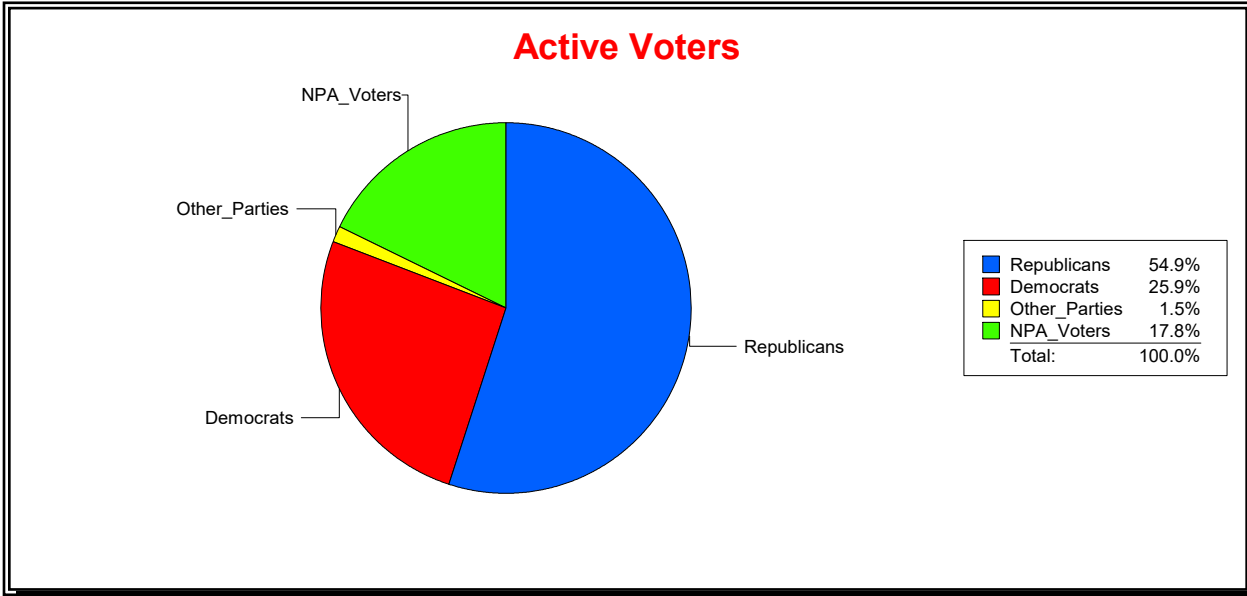

Vicky Oakes

Supervisor of Elections

St Johns County, FL

Date 5/1/2020

Time 09:07 AM

Graphs of District Registration

Active Registered Voters

Inactive Voters

District	Total	Dems	Reps	NonP	Other	Total	Dems	Reps	NonP	Other
Sweetwater Creek Comm Dev Dist	1,303	337	715	232	19	20	2	12	6	0