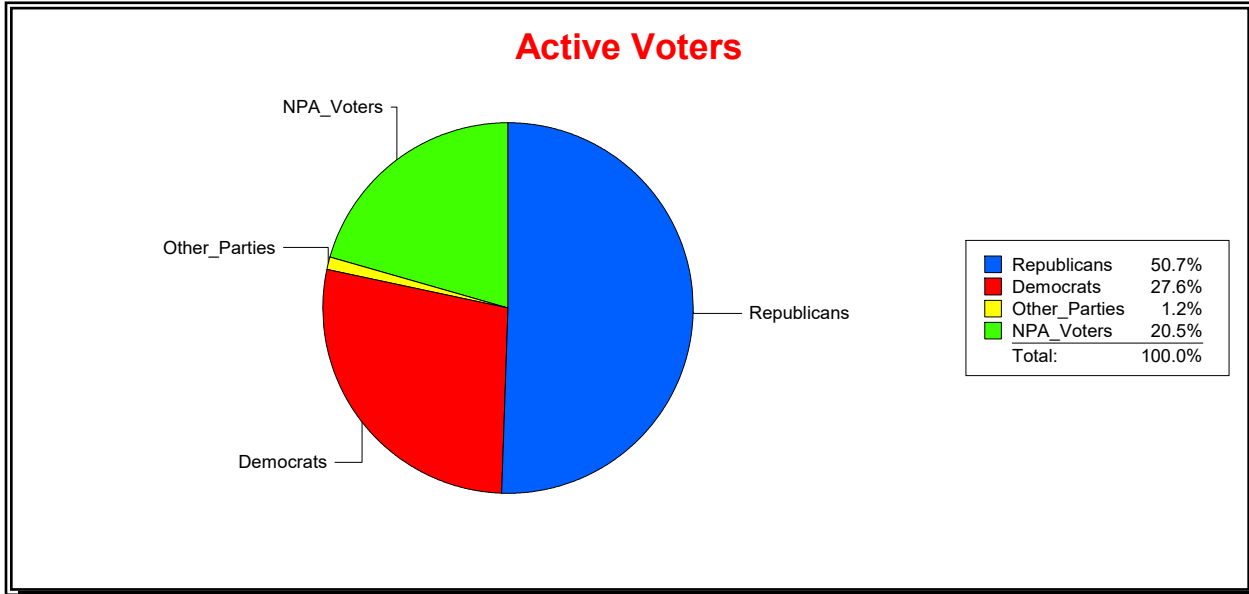

Vicky Oakes

Supervisor of Elections

St Johns County, FL

Date 5/1/2020

Time 09:07 AM

Graphs of District Registration

Active Registered Voters

Inactive Voters

District	Total	Dems	Reps	NonP	Other	Total	Dems	Reps	NonP	Other
County Commission - Dist 3	36,406	10,033	18,455	7,469	449	1,850	521	675	633	21