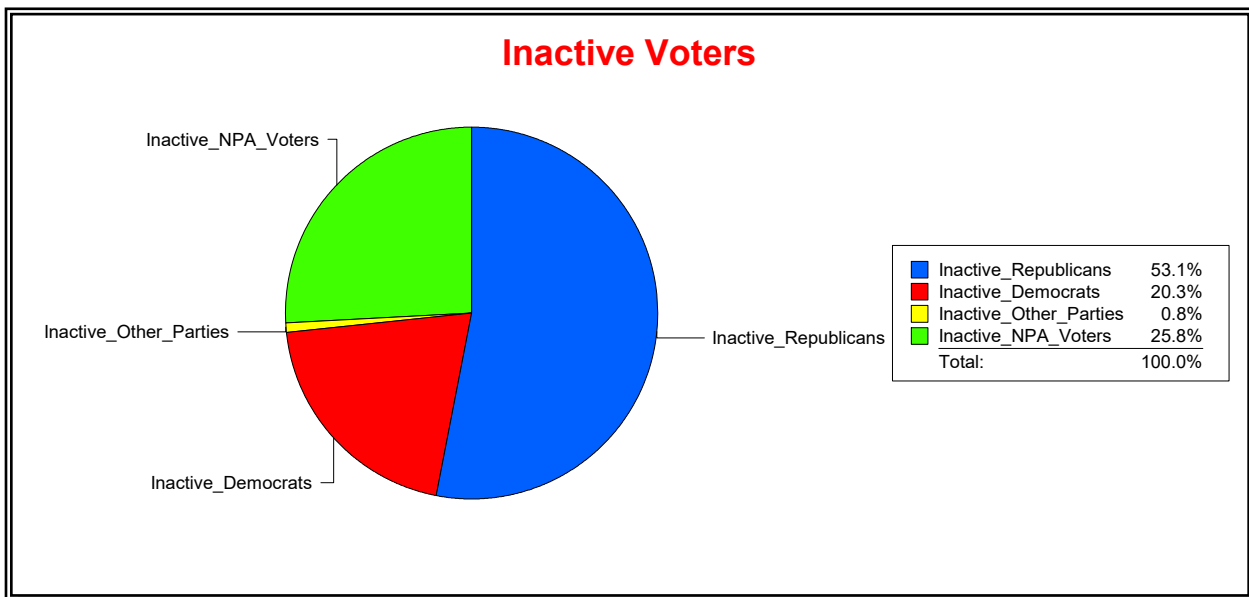

Vicky Oakes

Supervisor of Elections

St Johns County, FL

Date 5/1/2020

Time 09:07 AM

Graphs of District Registration

Active Registered Voters

Inactive Voters

District	Total	Dems	Reps	NonP	Other	Total	Dems	Reps	NonP	Other
Ponte Vedra MSD	3,268	585	2,138	505	40	128	26	68	33	1