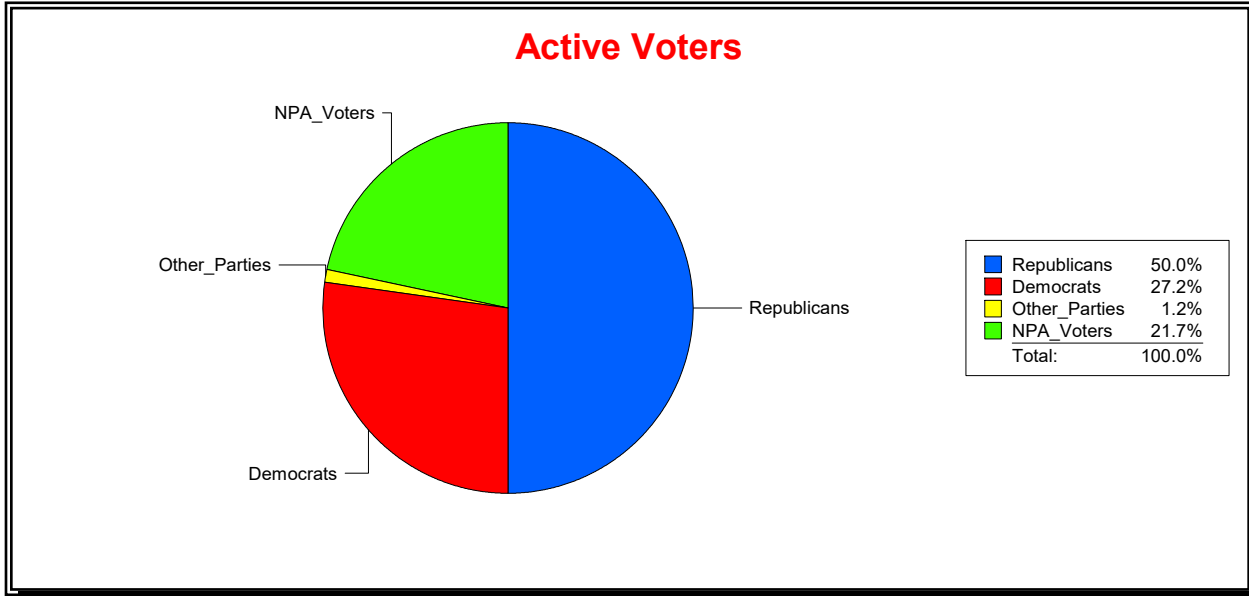

Vicky Oakes

Supervisor of Elections

St Johns County, FL

Date 5/1/2020

Time 09:07 AM

Graphs of District Registration

Active Registered Voters

Inactive Voters

District	Total	Dems	Reps	NonP	Other	Total	Dems	Reps	NonP	Other
County Commission - Dist 2	35,240	9,578	17,615	7,639	408	2,203	594	880	707	22