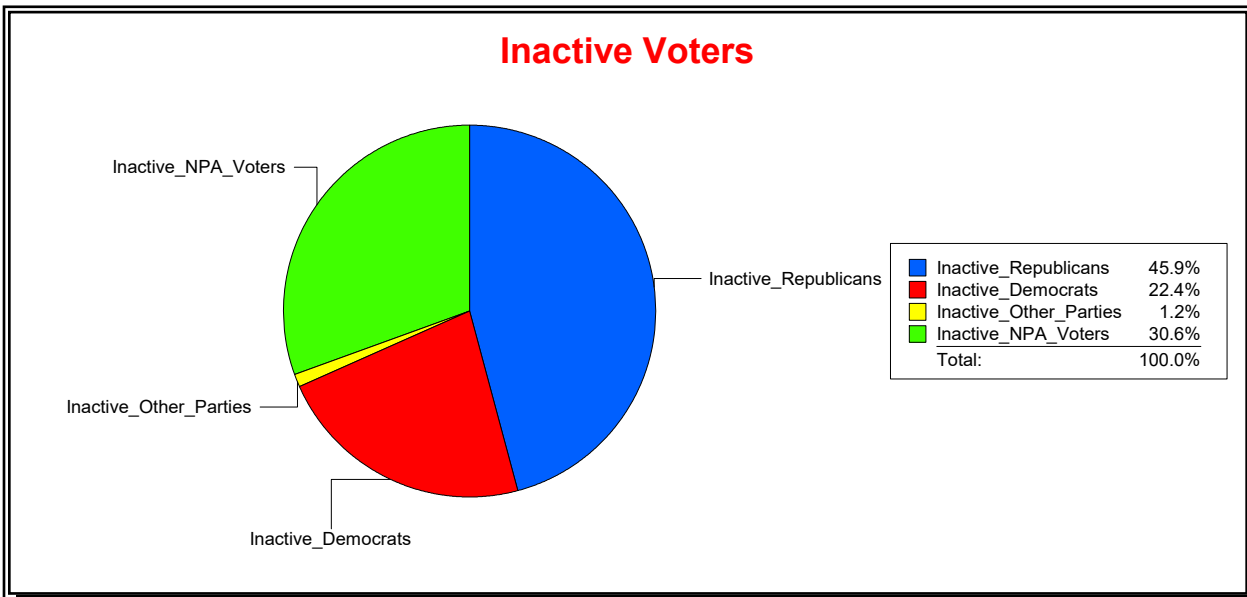

Supervisor of Elections

St Johns County, FL

Date 5/1/2020

Time 09:07 AM

Graphs of District Registration

Active Registered Voters

Inactive Voters

District	Total	Dems	Reps	NonP	Other	Total	Dems	Reps	NonP	Other
Julington Creek Comm Dev Dist	12,509	2,685	7,141	2,549	134	689	154	316	211	8