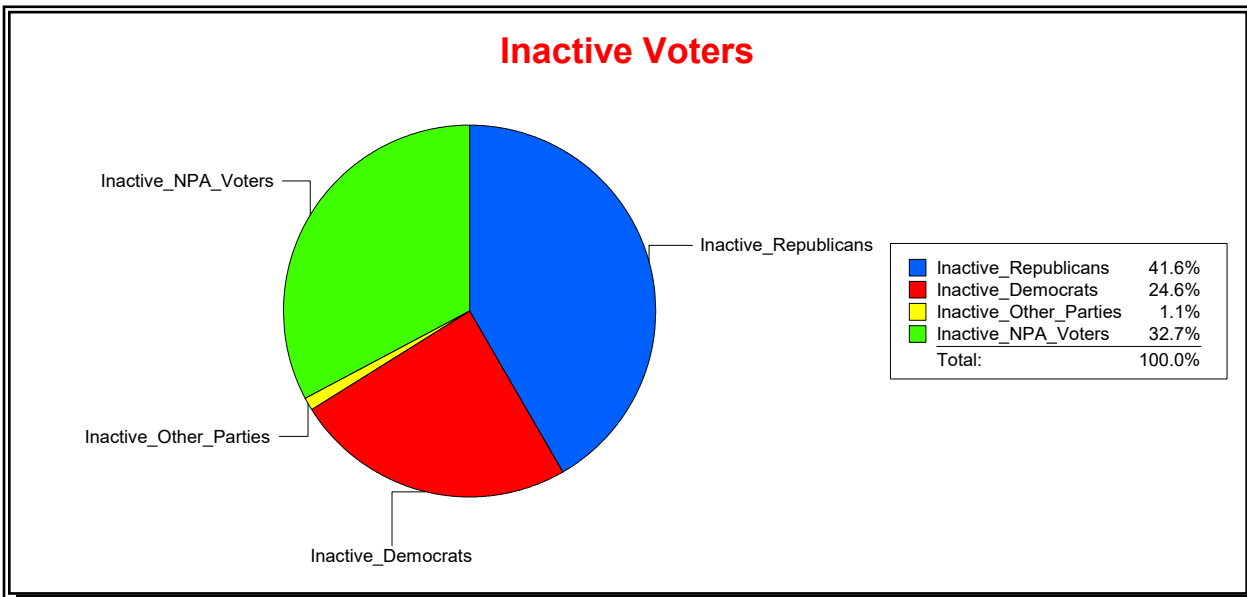

Vicky Oakes

Supervisor of Elections

St Johns County, FL

Date 5/1/2020

Time 09:07 AM

Graphs of District Registration

Active Registered Voters

Inactive Voters

District	Total	Dems	Reps	NonP	Other	Total	Dems	Reps	NonP	Other
State Senate - Dist 7	197,193	49,677	103,672	41,318	2,526	10,758	2,647	4,471	3,517	123