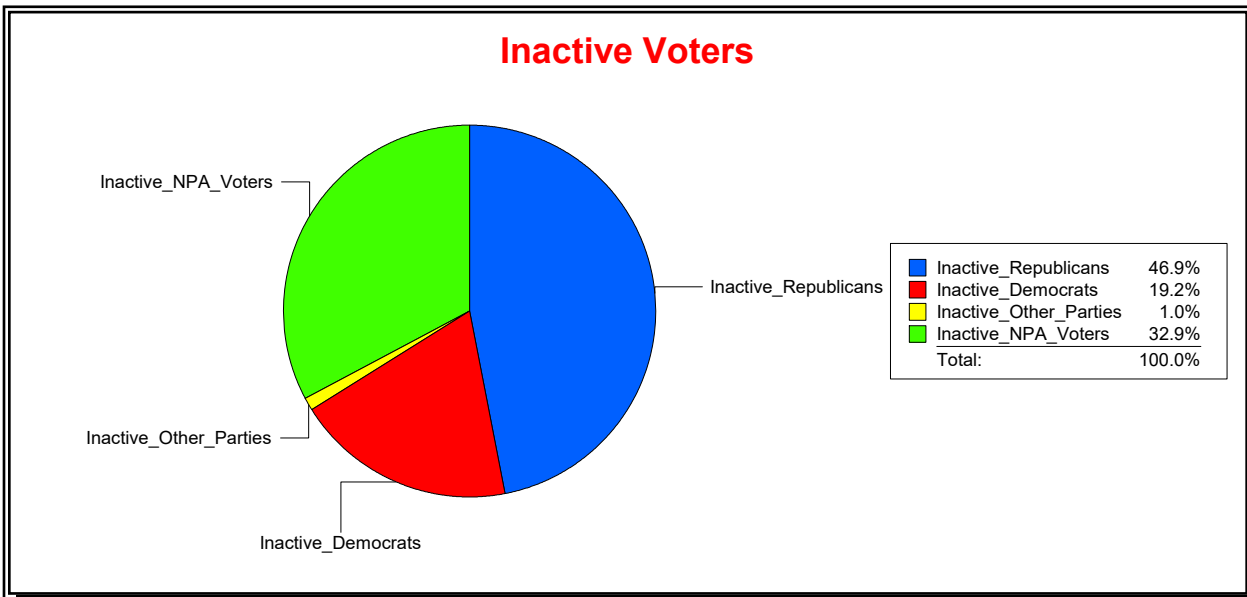

Vicky Oakes

Supervisor of Elections

St Johns County, FL

Date 5/1/2020

Time 09:07 AM

Graphs of District Registration

Active Registered Voters

Inactive Voters

District	Total	Dems	Reps	NonP	Other	Total	Dems	Reps	NonP	Other
School Board - Dist 4	47,597	10,078	26,971	9,912	636	2,334	448	1,095	767	24