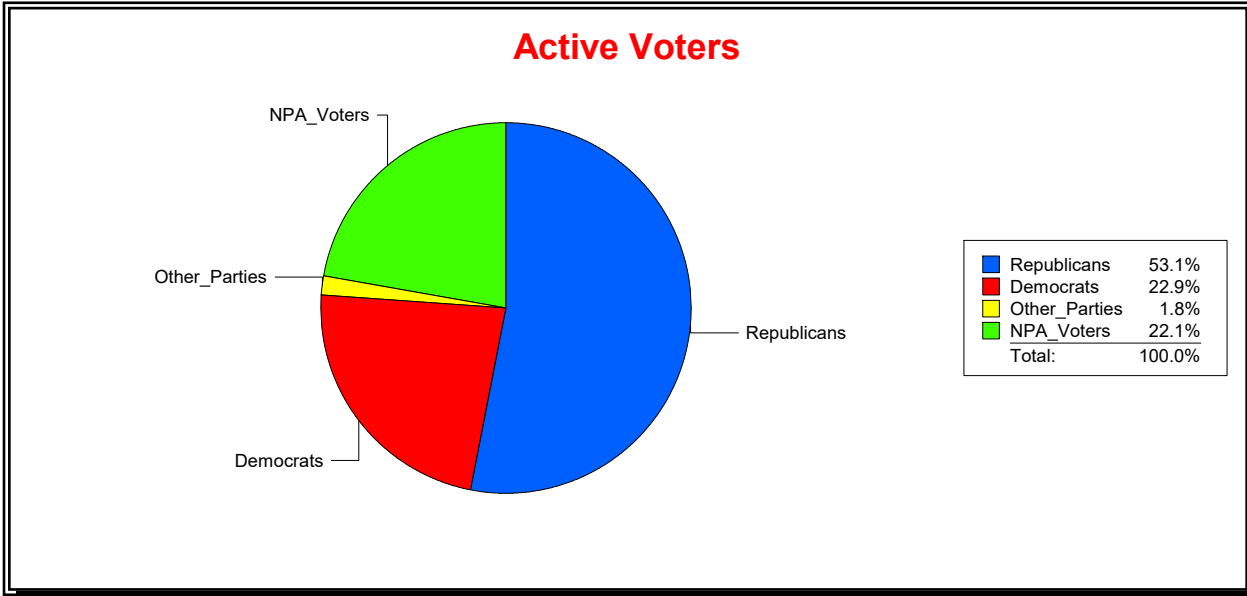

Vicky Oakes

Supervisor of Elections

St Johns County, FL

Date 5/1/2020

Time 09:07 AM

Graphs of District Registration

Active Registered Voters

Inactive Voters

District	Total	Dems	Reps	NonP	Other	Total	Dems	Reps	NonP	Other
Tolomato Comm Dev Dist	12,345	2,832	6,561	2,734	218	400	70	198	128	4