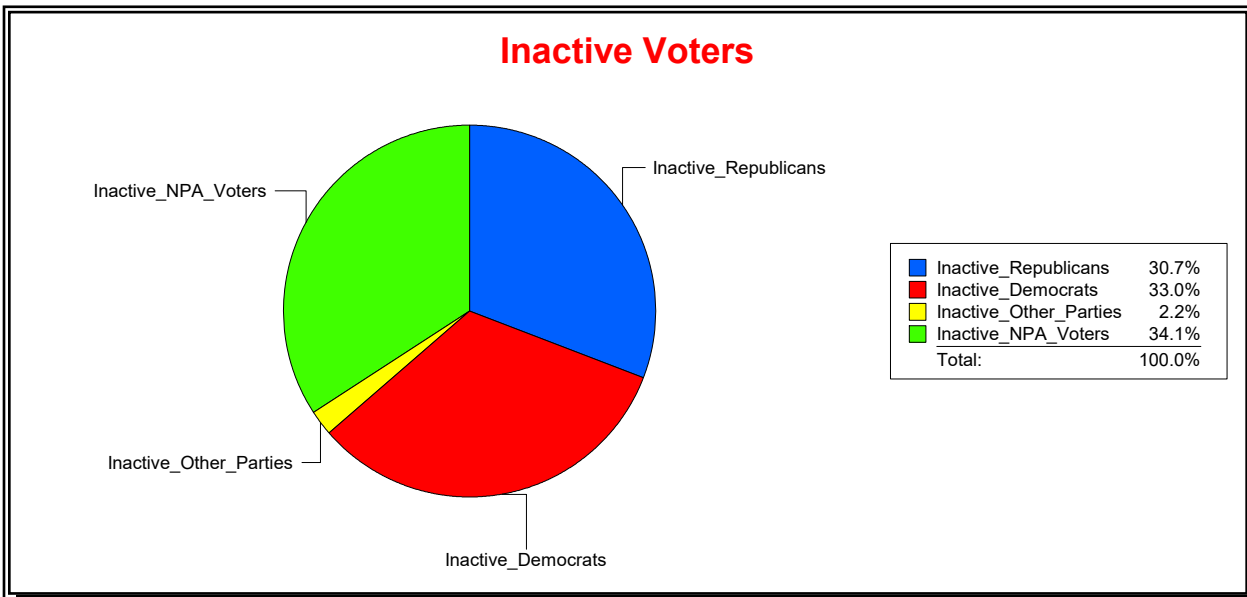

Vicky Oakes

Supervisor of Elections

St Johns County, FL

Date 5/1/2020

Time 09:07 AM

Graphs of District Registration

Active Registered Voters

Inactive Voters

District	Total	Dems	Reps	NonP	Other	Total	Dems	Reps	NonP	Other
St Augustine	10,660	4,209	3,926	2,331	194	1,049	346	322	358	23