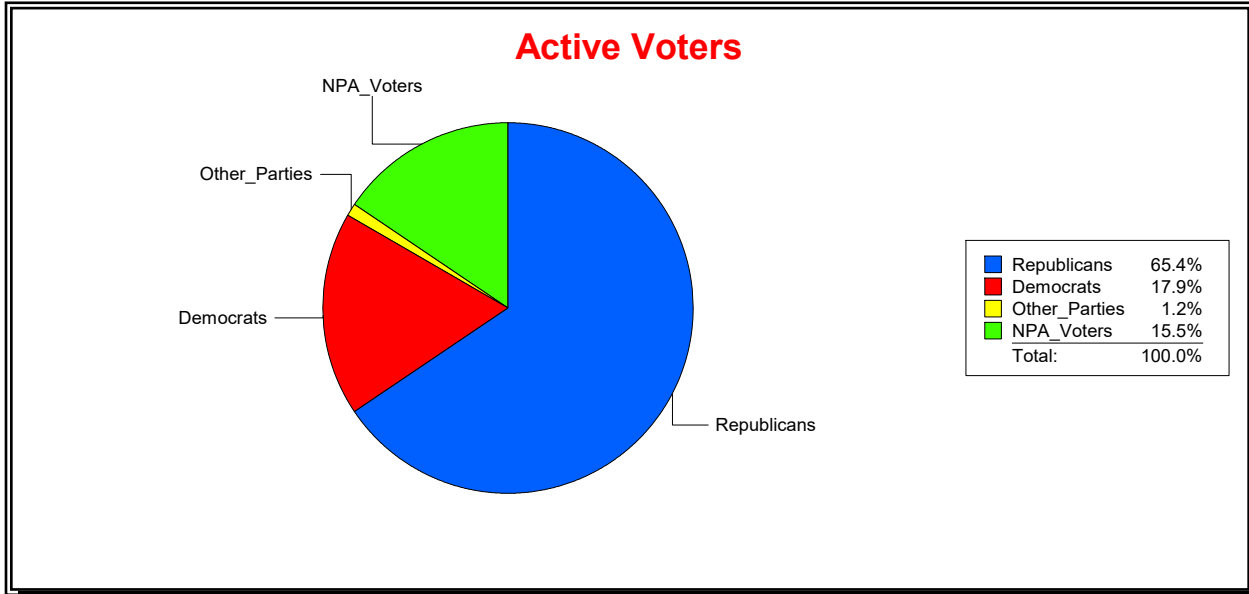

Vicky Oakes

Supervisor of Elections

St Johns County, FL

Date 5/1/2020

Time 09:07 AM

Graphs of District Registration

Active Registered Voters

Inactive Voters

District	Total	Dems	Reps	NonP	Other	Total	Dems	Reps	NonP	Other
Ponte Vedra MSD	3,268	585	2,138	505	40	128	26	68	33	1