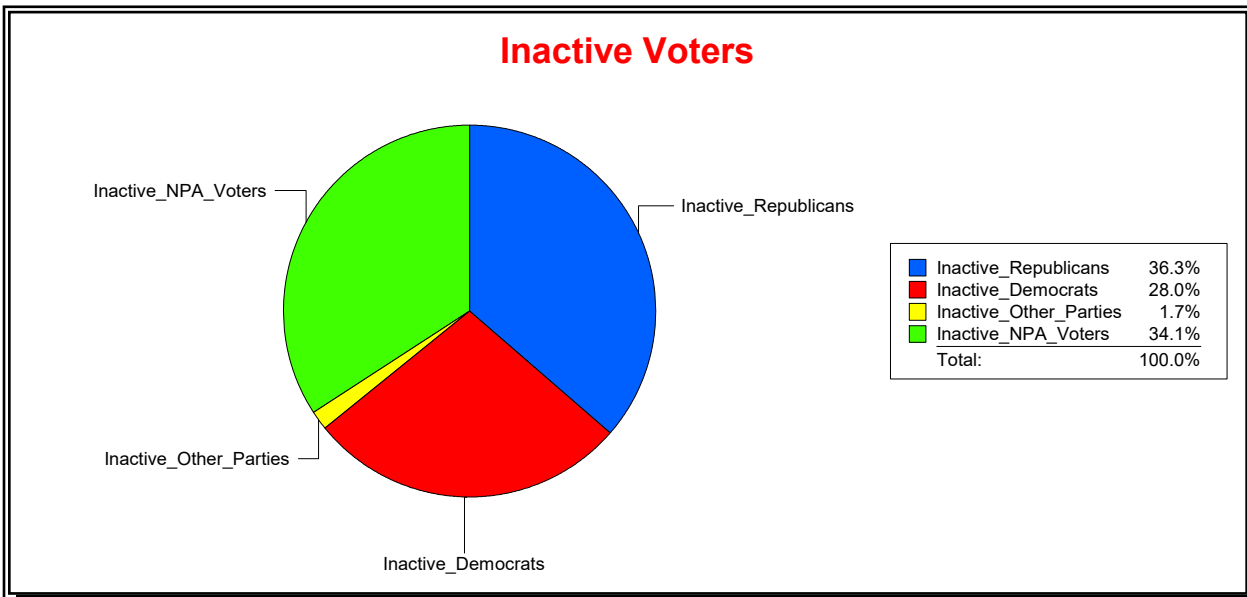

Vicky Oakes

Supervisor of Elections

St Johns County, FL

Date 5/1/2020

Time 09:07 AM

Graphs of District Registration

Active Registered Voters

Inactive Voters

District	Total	Dems	Reps	NonP	Other	Total	Dems	Reps	NonP	Other
School Board - Dist 5	34,443	10,840	15,756	7,346	501	2,471	691	896	843	41