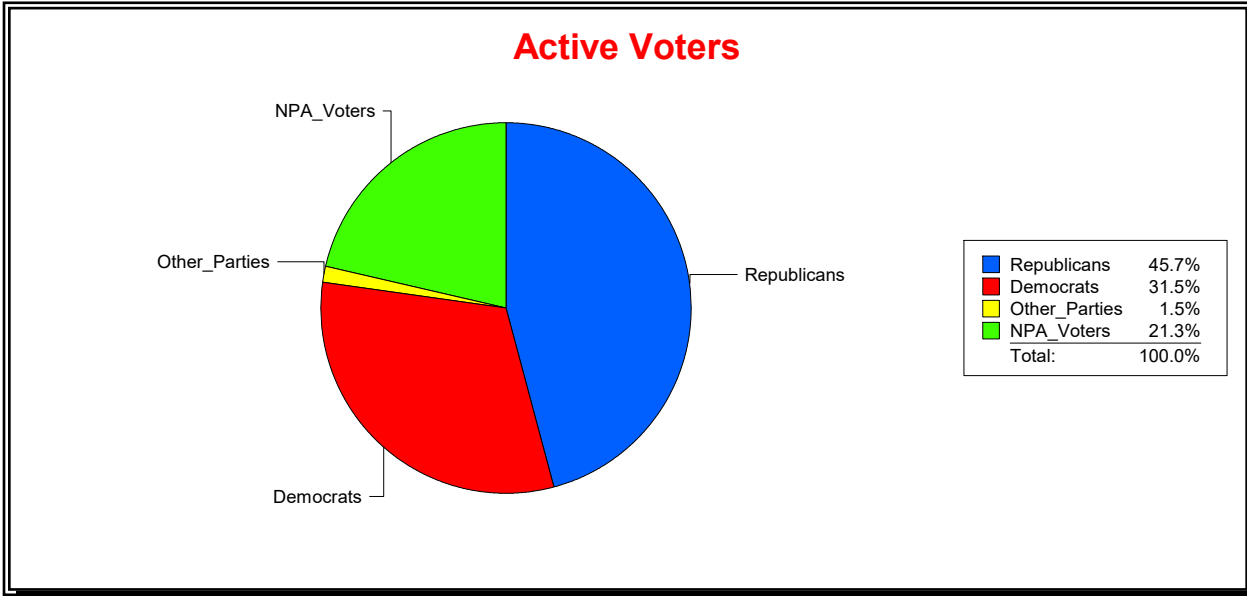

Vicky Oakes

Supervisor of Elections

St Johns County, FL

Date 5/1/2020

Time 09:07 AM

Graphs of District Registration

Active Registered Voters

Inactive Voters

District	Total	Dems	Reps	NonP	Other	Total	Dems	Reps	NonP	Other
County Commission - Dist 5	34,443	10,840	15,756	7,346	501	2,471	691	896	843	41