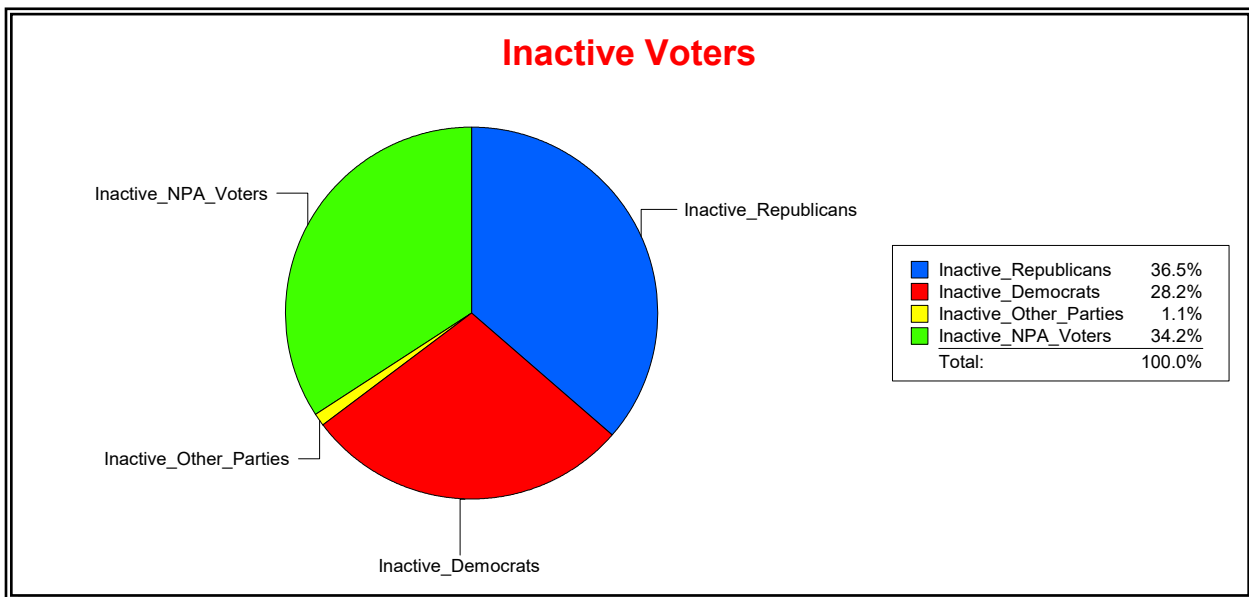

Vicky Oakes

Supervisor of Elections

St Johns County, FL

Date 5/1/2020

Time 09:07 AM

Graphs of District Registration

Active Registered Voters

Inactive Voters

District	Total	Dems	Reps	NonP	Other	Total	Dems	Reps	NonP	Other
County Commission - Dist 3	36,406	10,033	18,455	7,469	449	1,850	521	675	633	21