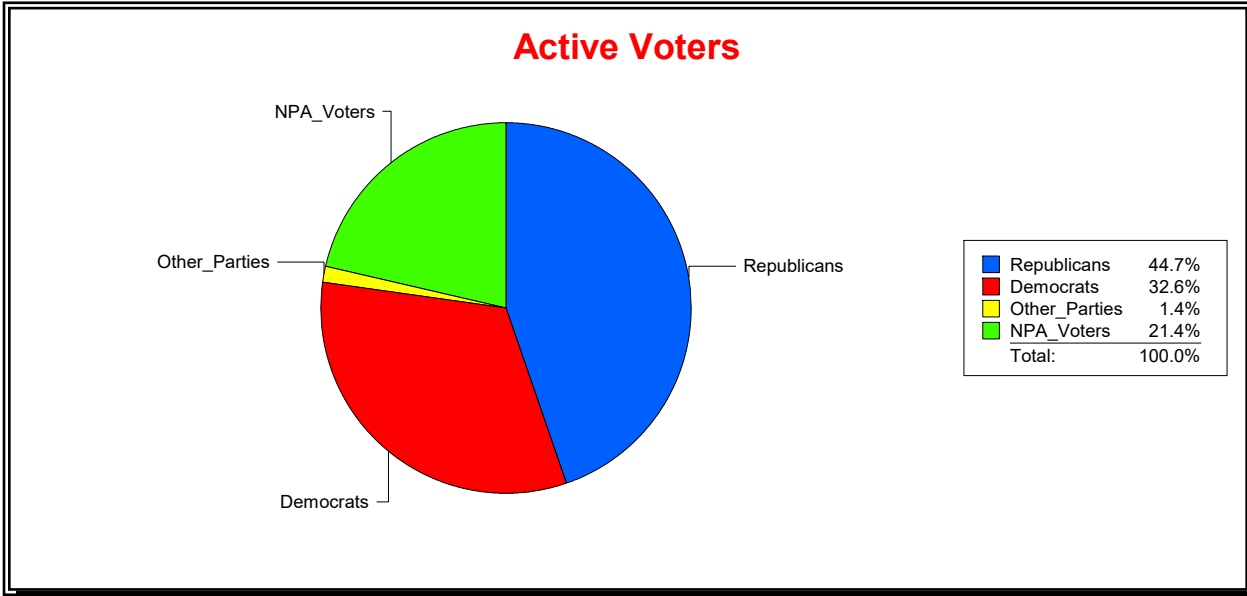

Vicky Oakes

Supervisor of Elections

St Johns County, FL

Date 5/1/2020

Time 09:07 AM

Graphs of District Registration

Active Registered Voters

Inactive Voters

District	Total	Dems	Reps	NonP	Other	Total	Dems	Reps	NonP	Other
Port Waterway & Beach	53,712	17,497	23,991	11,481	743	3,718	1,104	1,286	1,269	59