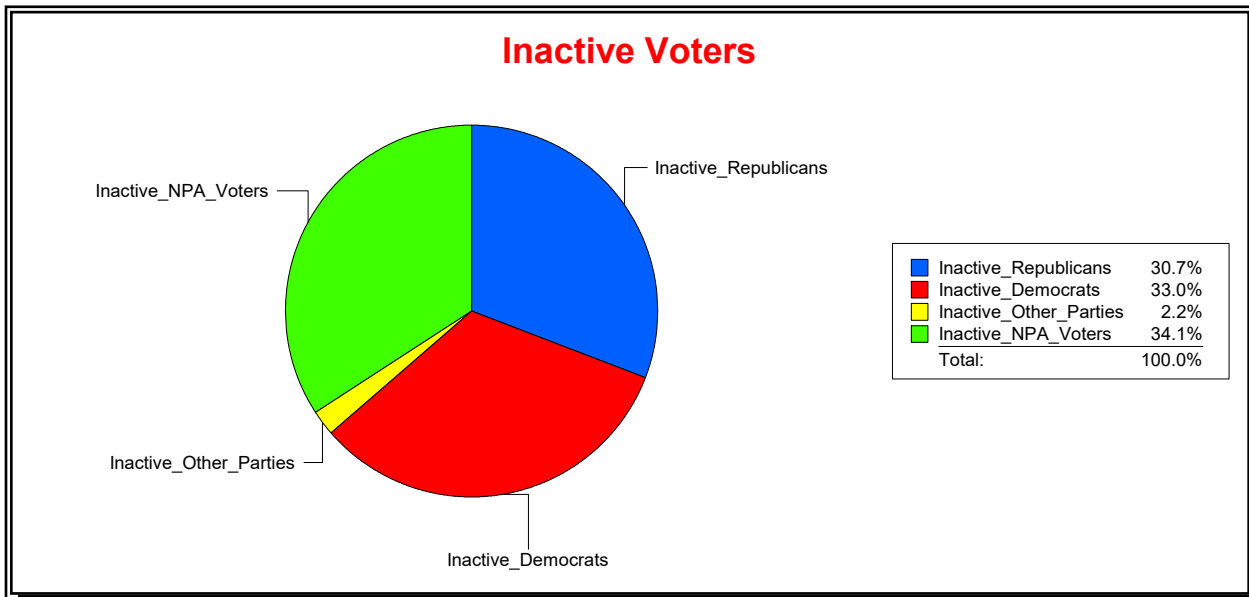

Vicky Oakes

Supervisor of Elections

St Johns County, FL

Date 5/1/2020

Time 09:07 AM

Graphs of District Registration

Active Registered Voters

Inactive Voters

District	Total	Dems	Reps	NonP	Other	Total	Dems	Reps	NonP	Other
St Augustine	10,660	4,209	3,926	2,331	194	1,049	346	322	358	23