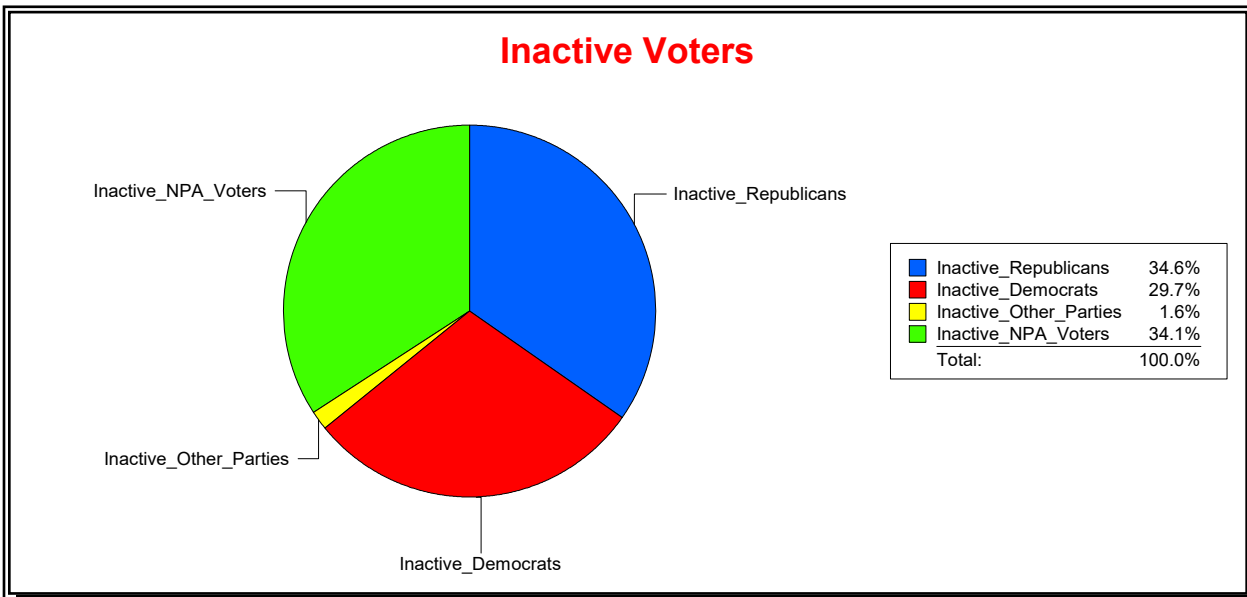

Vicky Oakes

Supervisor of Elections

St Johns County, FL

Date 5/1/2020

Time 09:07 AM

Graphs of District Registration

Active Registered Voters

Inactive Voters

District	Total	Dems	Reps	NonP	Other	Total	Dems	Reps	NonP	Other
Port Waterway & Beach	53,712	17,497	23,991	11,481	743	3,718	1,104	1,286	1,269	59