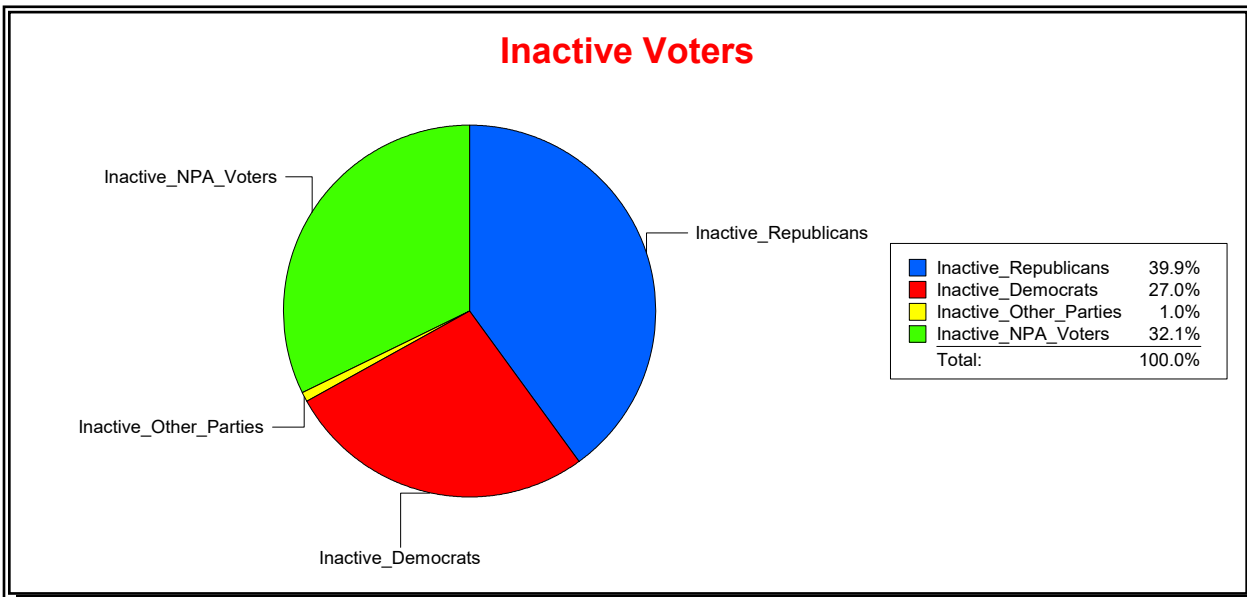

Vicky Oakes

Supervisor of Elections

St Johns County, FL

Date 5/1/2020

Time 09:07 AM

Graphs of District Registration

Active Registered Voters

Inactive Voters

District	Total	Dems	Reps	NonP	Other	Total	Dems	Reps	NonP	Other
School Board - Dist 2	35,240	9,578	17,615	7,639	408	2,203	594	880	707	22