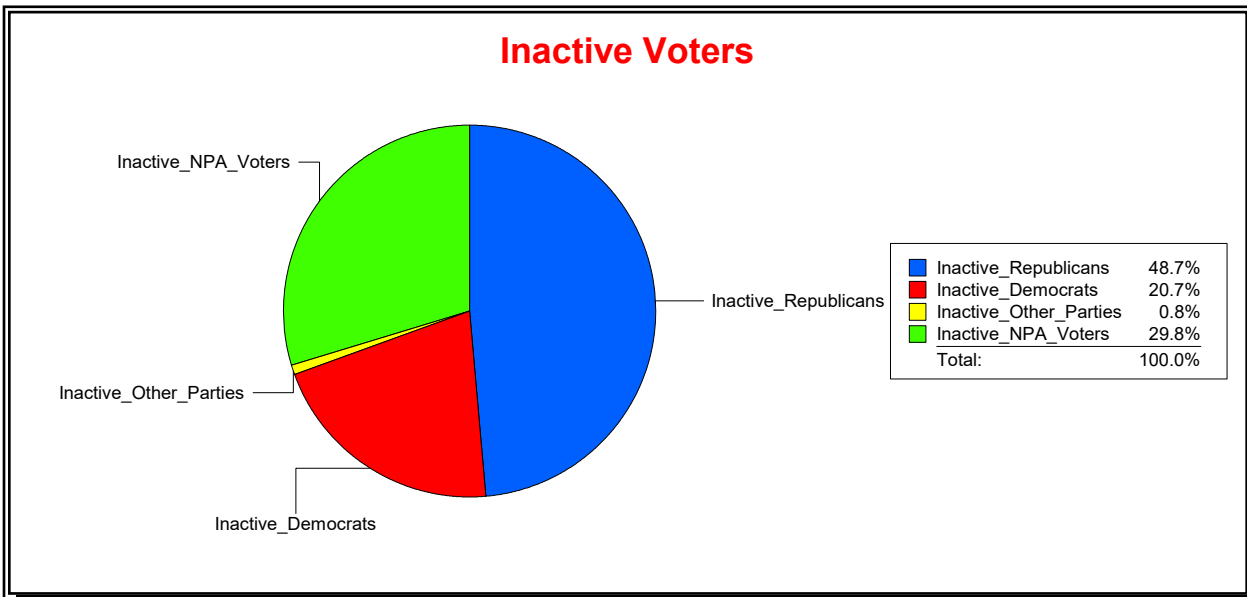

Vicky Oakes

Supervisor of Elections

St Johns County, FL

Date 5/1/2020

Time 09:07 AM

Graphs of District Registration

Active Registered Voters

Inactive Voters

District	Total	Dems	Reps	NonP	Other	Total	Dems	Reps	NonP	Other
School Board - Dist 1	43,507	9,148	24,875	8,952	532	1,900	393	925	567	15