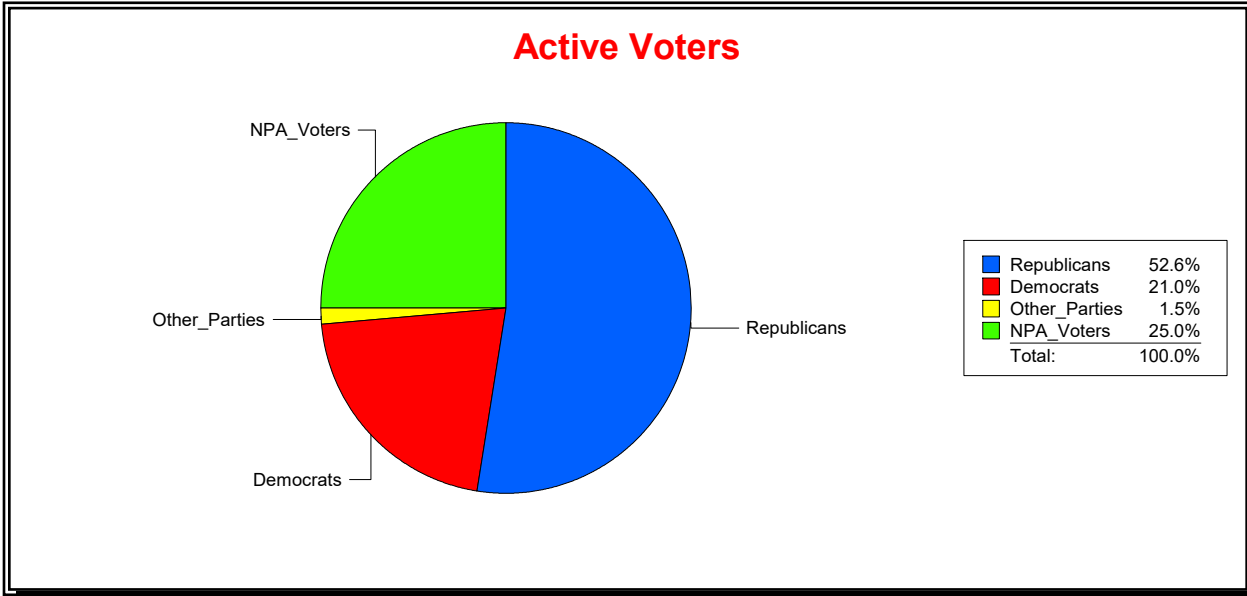

Supervisor of Elections

St Johns County, FL

Date 5/1/2020

Time 09:07 AM

Graphs of District Registration

Active Registered Voters

Inactive Voters

District	Total	Dems	Reps	NonP	Other	Total	Dems	Reps	NonP	Other
Glen St Johns Comm Dev Dist	997	209	524	249	15	40	5	19	15	1