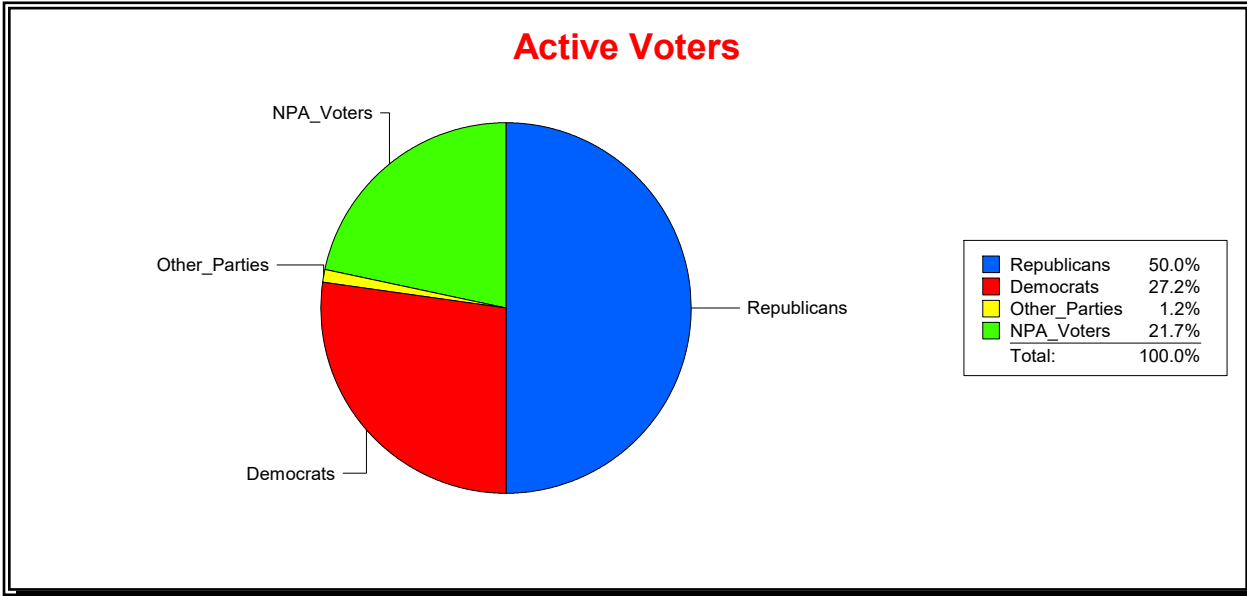

Vicky Oakes

Supervisor of Elections

St Johns County, FL

Date 5/1/2020

Time 09:07 AM

Graphs of District Registration

Active Registered Voters

Inactive Voters

District	Total	Dems	Reps	NonP	Other	Total	Dems	Reps	NonP	Other
School Board - Dist 2	35,240	9,578	17,615	7,639	408	2,203	594	880	707	22