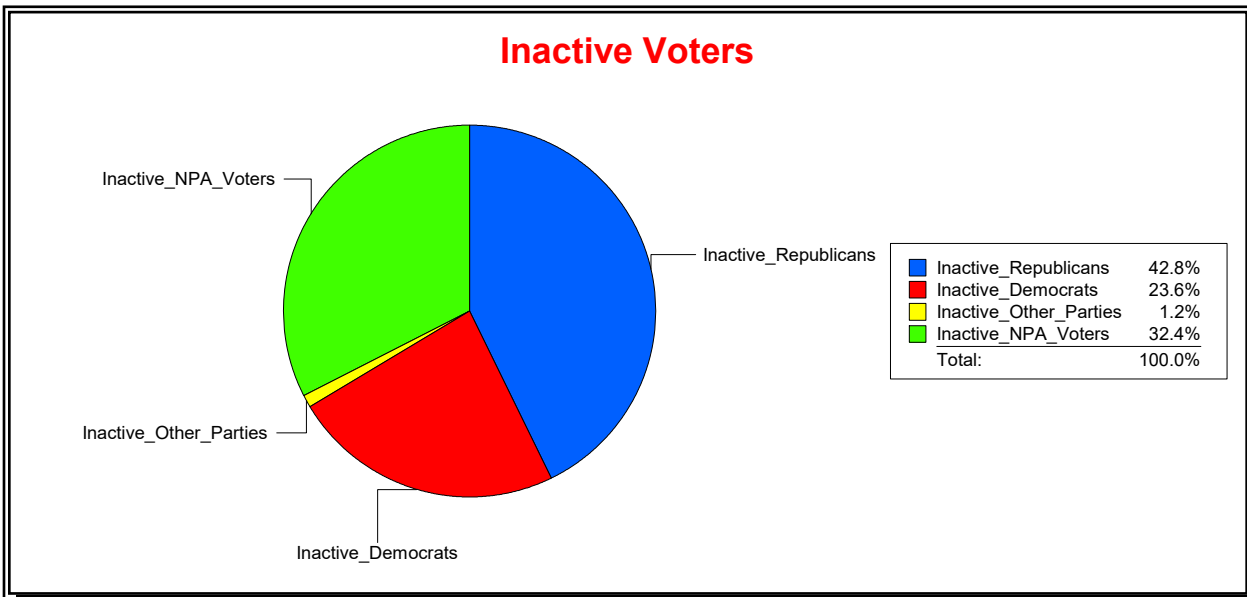

Supervisor of Elections

St Johns County, FL

Date 5/1/2020

Time 09:07 AM

Graphs of District Registration

Active Registered Voters

Inactive Voters

District	Total	Dems	Reps	NonP	Other	Total	Dems	Reps	NonP	Other
State Representative - Dist 17	166,734	41,233	88,228	35,118	2,155	9,094	2,150	3,889	2,948	107