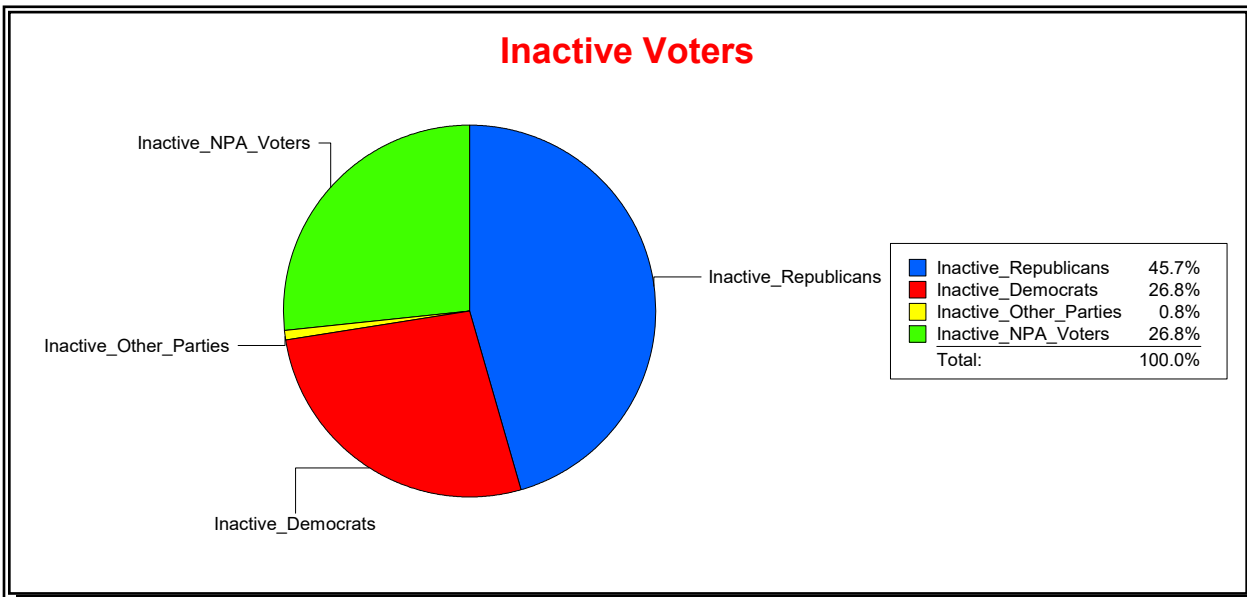

Vicky Oakes

Supervisor of Elections

St Johns County, FL

Date 5/1/2020

Time 09:07 AM

Graphs of District Registration

Active Registered Voters

Inactive Voters

District	Total	Dems	Reps	NonP	Other	Total	Dems	Reps	NonP	Other
Turnbull Creek Comm Dev Dist	2,079	449	1,107	496	27	127	34	58	34	1