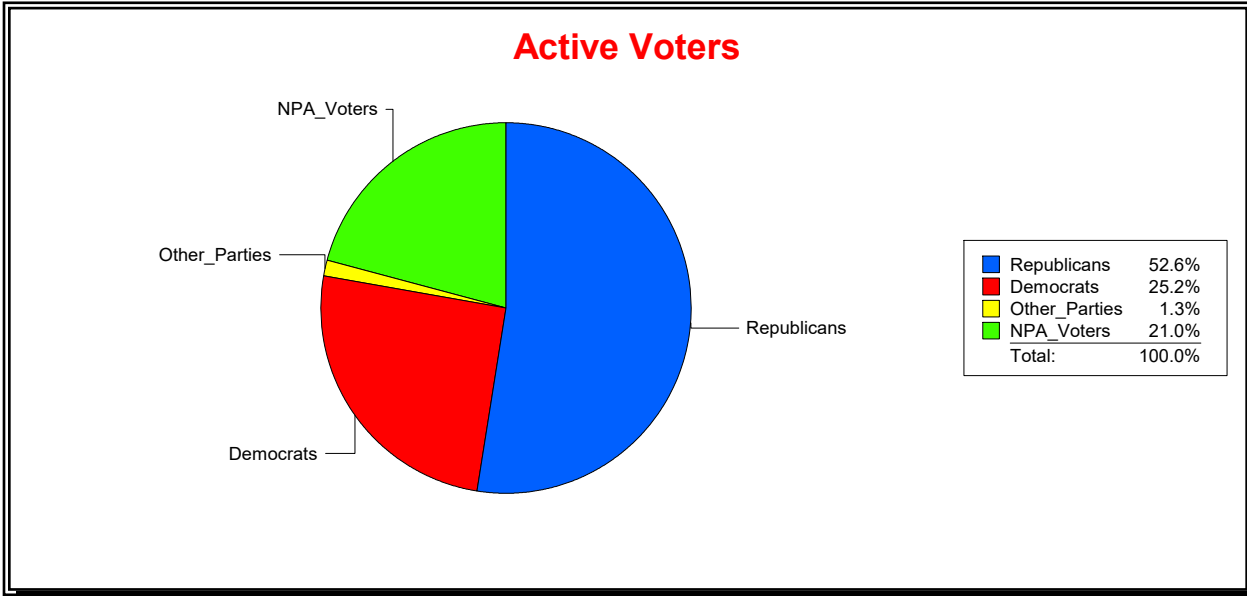

Vicky Oakes

Supervisor of Elections

St Johns County, FL

Date 5/1/2020

Time 09:07 AM

Graphs of District Registration

Active Registered Voters

Inactive Voters

District	Total	Dems	Reps	NonP	Other	Total	Dems	Reps	NonP	Other
State Senate - Dist 7	197,193	49,677	103,672	41,318	2,526	10,758	2,647	4,471	3,517	123