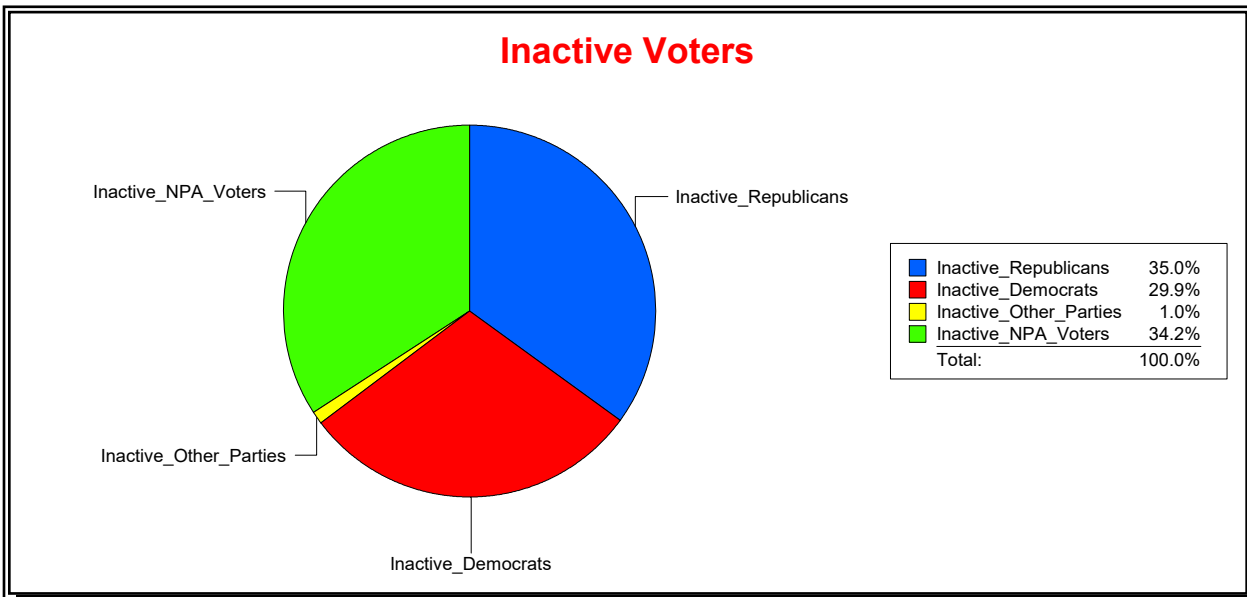

Vicky Oakes

Supervisor of Elections

St Johns County, FL

Date 5/1/2020

Time 09:07 AM

Graphs of District Registration

Active Registered Voters

Inactive Voters

District	Total	Dems	Reps	NonP	Other	Total	Dems	Reps	NonP	Other
State Representative - Dist 24	30,459	8,444	15,444	6,200	371	1,664	497	582	569	16