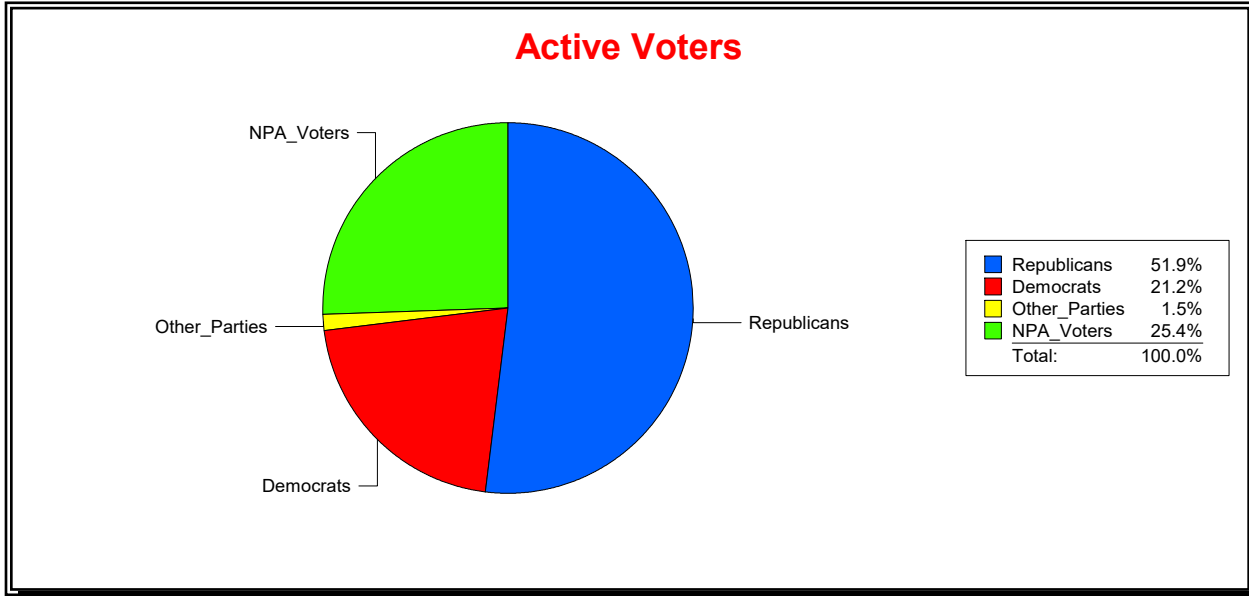

Supervisor of Elections

St Johns County, FL

Date 6/1/2020

Time 09:15 AM

Graphs of District Registration

Active Registered Voters

Inactive Voters

District	Total	Dems	Reps	NonP	Other	Total	Dems	Reps	NonP	Other
Glen St Johns Comm Dev Dist	995	211	516	253	15	42	5	20	16	1