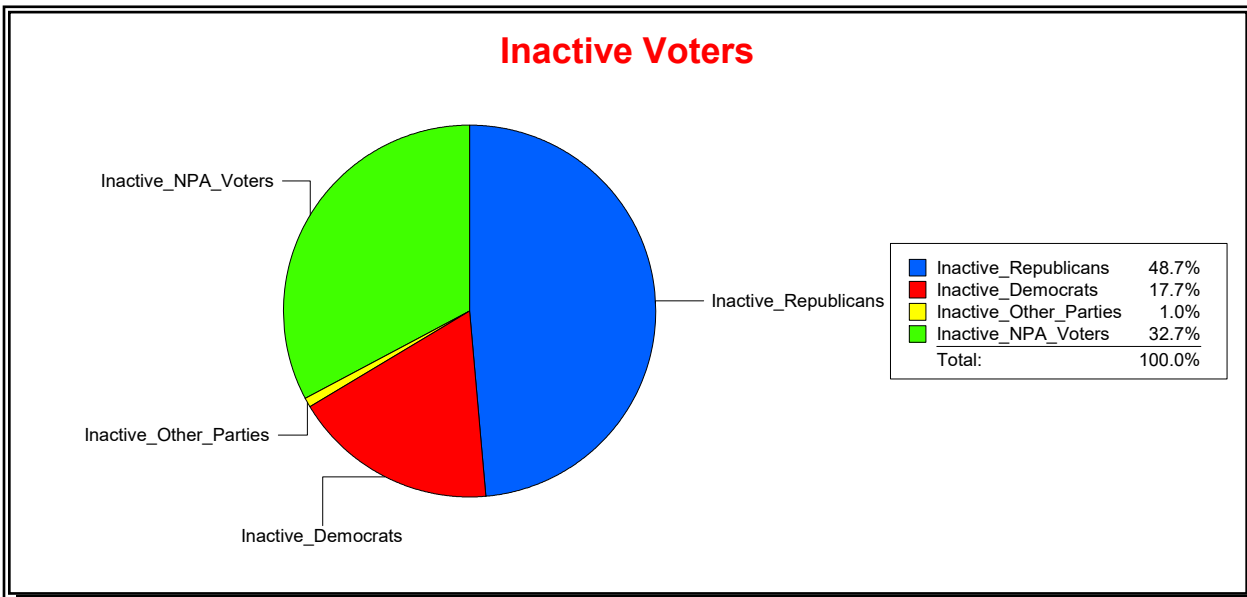

Vicky Oakes

Supervisor of Elections

St Johns County, FL

Date 6/1/2020

Time 09:15 AM

Graphs of District Registration

Active Registered Voters

Inactive Voters

District	Total	Dems	Reps	NonP	Other	Total	Dems	Reps	NonP	Other
Tolomato Comm Dev Dist	12,418	2,844	6,585	2,761	228	413	73	201	135	4