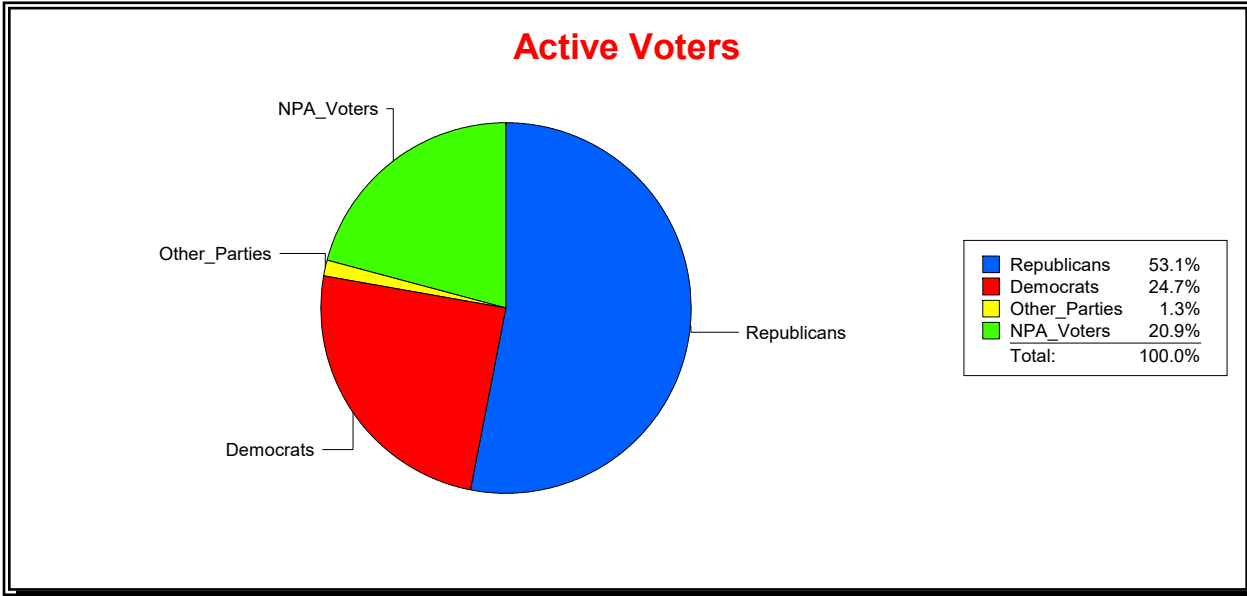

Supervisor of Elections

St Johns County, FL

Date 6/1/2020

Time 09:15 AM

Graphs of District Registration

Active Registered Voters

Inactive Voters

District	Total	Dems	Reps	NonP	Other	Total	Dems	Reps	NonP	Other
State Representative - Dist 17	166,542	41,184	88,419	34,752	2,187	9,735	2,245	3,971	3,388	131