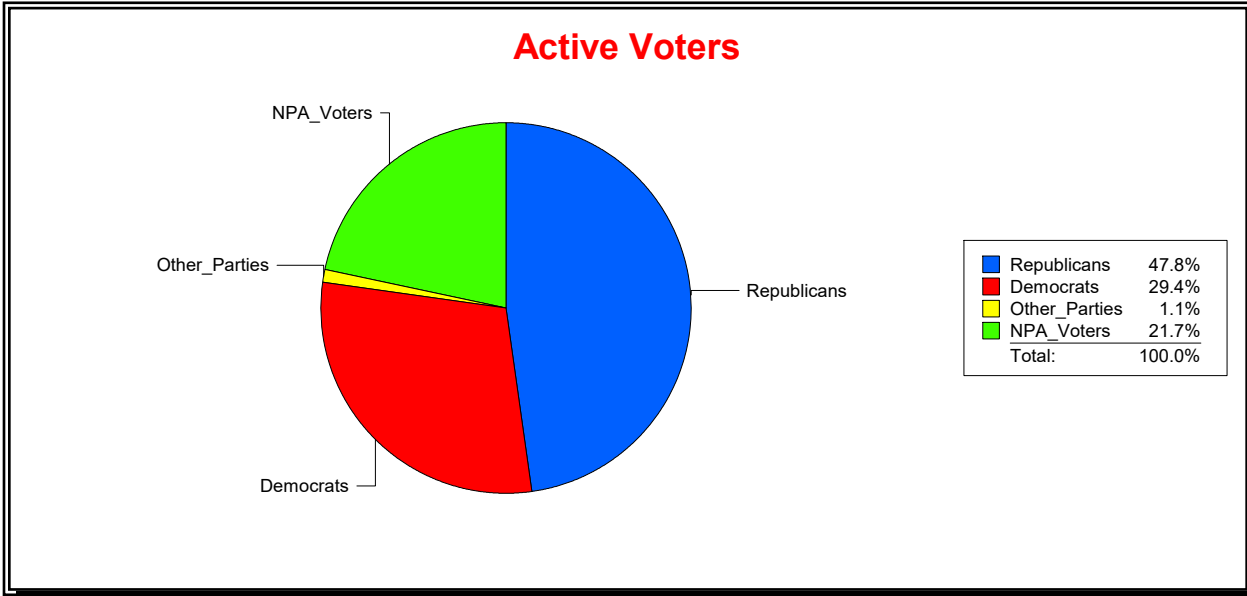

Vicky Oakes

Supervisor of Elections

St Johns County, FL

Date 6/1/2020

Time 09:15 AM

Graphs of District Registration

Active Registered Voters

Inactive Voters

District	Total	Dems	Reps	NonP	Other	Total	Dems	Reps	NonP	Other
St Augustine Beach	5,482	1,611	2,619	1,190	62	420	97	147	170	6