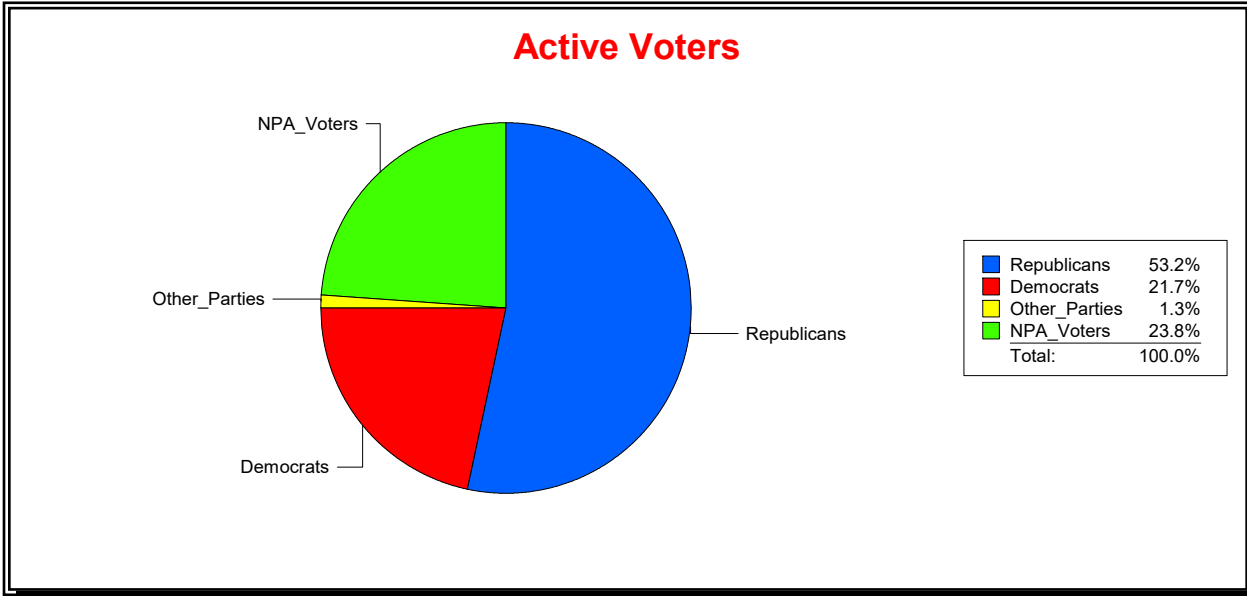

Vicky Oakes

Supervisor of Elections

St Johns County, FL

Date 6/1/2020

Time 09:15 AM

Graphs of District Registration

Active Registered Voters

Inactive Voters

District	Total	Dems	Reps	NonP	Other	Total	Dems	Reps	NonP	Other
Turnbull Creek Comm Dev Dist	2,077	450	1,106	494	27	128	34	58	35	1