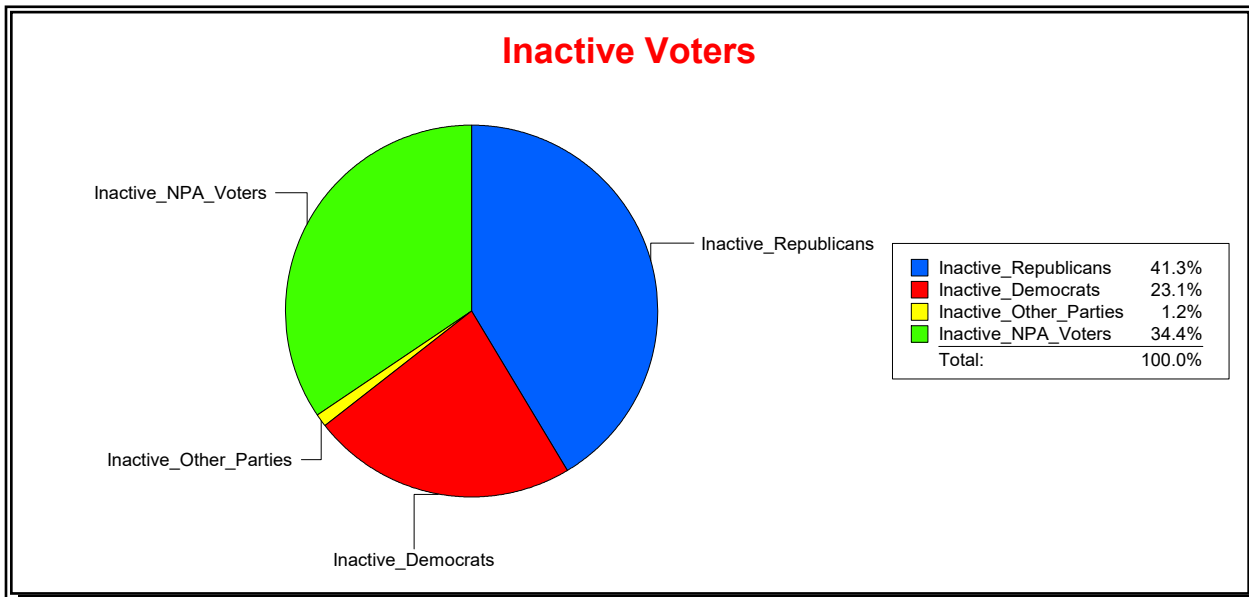

Vicky Oakes

Supervisor of Elections

St Johns County, FL

Date 6/1/2020

Time 09:15 AM

Graphs of District Registration

Active Registered Voters

Inactive Voters

District	Total	Dems	Reps	NonP	Other	Total	Dems	Reps	NonP	Other
St Johns County	181,015	43,855	97,362	37,490	2,308	9,875	2,282	4,077	3,400	116