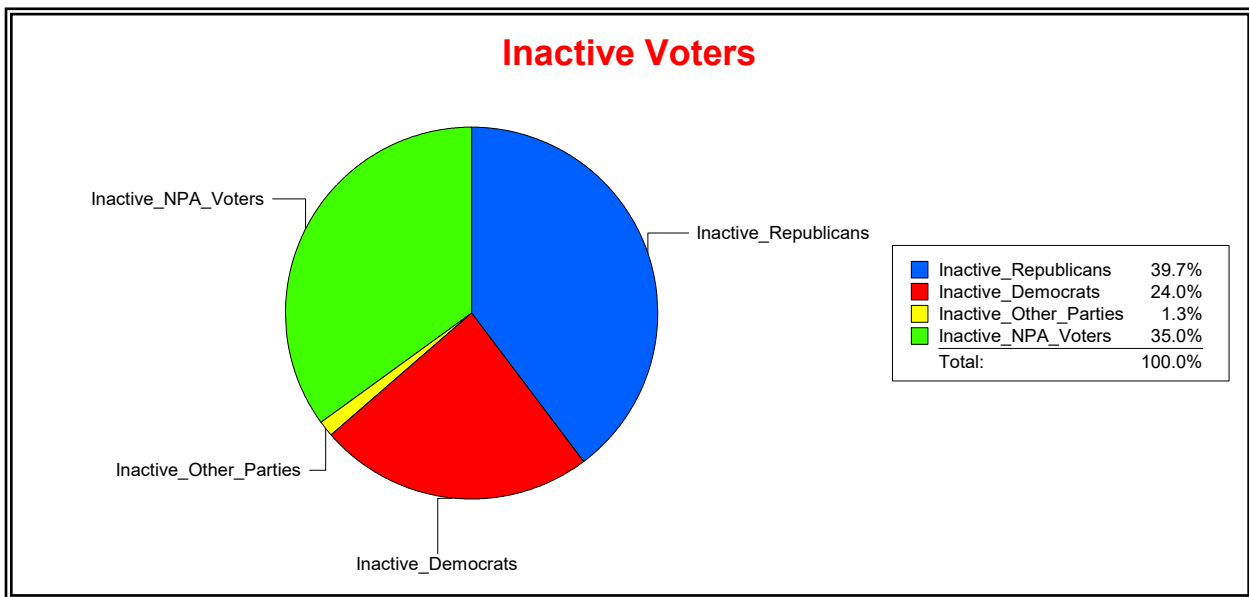

Vicky Oakes

Supervisor of Elections

St Johns County, FL

Date 6/1/2020

Time 09:15 AM

Graphs of District Registration

Active Registered Voters

Inactive Voters

District	Total	Dems	Reps	NonP	Other	Total	Dems	Reps	NonP	Other
State Senate - Dist 7	196,984	49,636	103,897	40,892	2,559	11,527	2,764	4,574	4,038	151