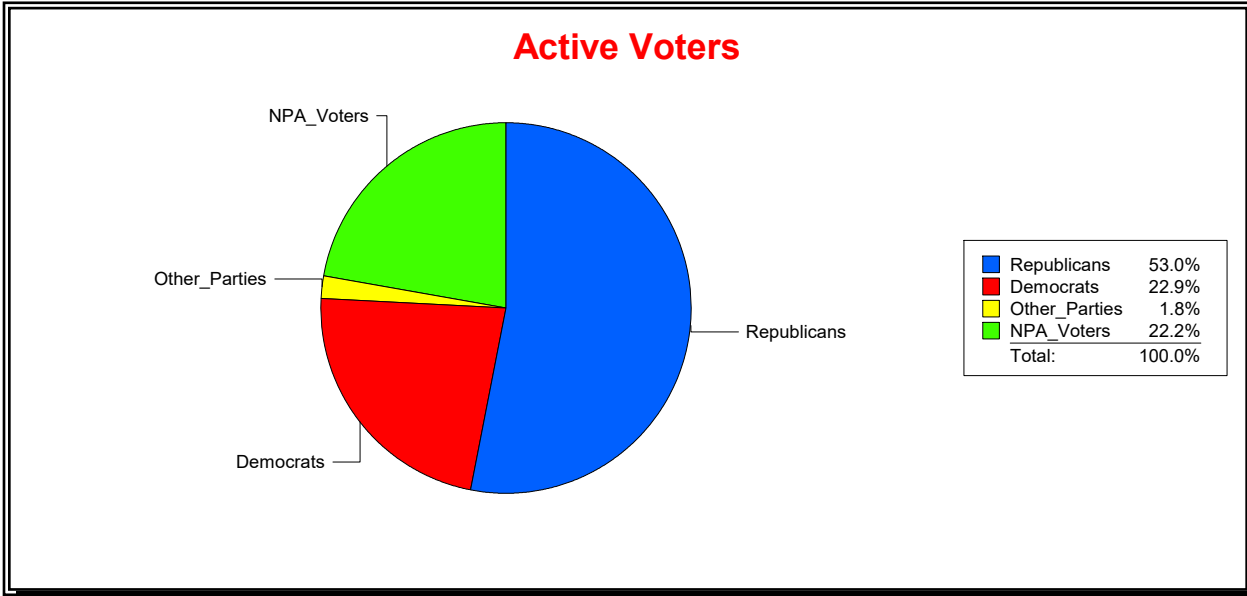

Vicky Oakes

Supervisor of Elections

St Johns County, FL

Date 6/1/2020

Time 09:15 AM

Graphs of District Registration

Active Registered Voters

Inactive Voters

District	Total	Dems	Reps	NonP	Other	Total	Dems	Reps	NonP	Other
Tolomato Comm Dev Dist	12,418	2,844	6,585	2,761	228	413	73	201	135	4