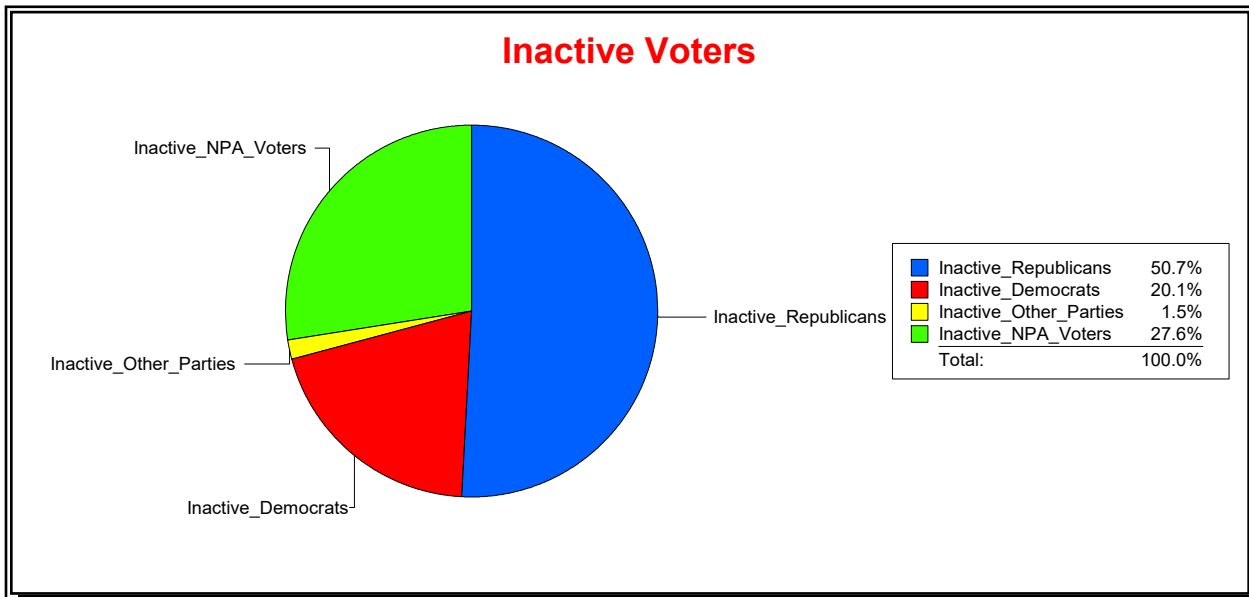

District	Total	Dems	Reps	NonP	Other	Total	Dems	Reps	NonP	Other
Ponte Vedra MSD	3,258	579	2,144	495	40	134	27	68	37	2

Vicky Oakes

Supervisor of Elections

St Johns County, FL

Date 6/1/2020

Time 09:15 AM

Graphs of District Registration