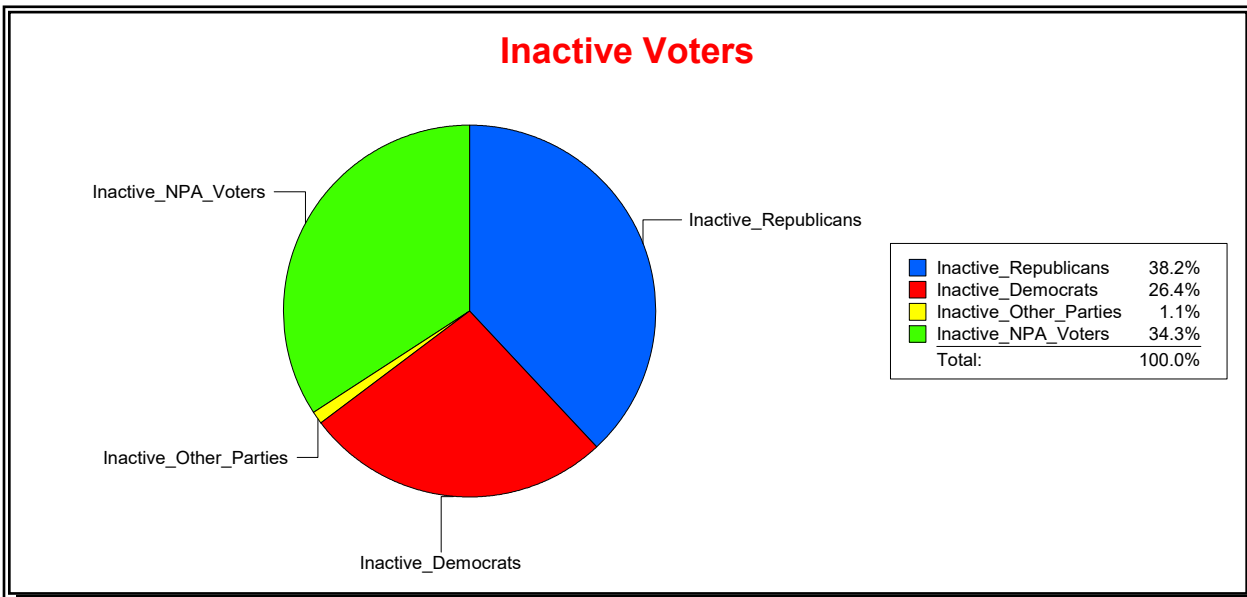

Vicky Oakes

Supervisor of Elections

St Johns County, FL

Date 6/1/2020

Time 09:15 AM

Graphs of District Registration

Active Registered Voters

Inactive Voters

District	Total	Dems	Reps	NonP	Other	Total	Dems	Reps	NonP	Other
County Commission - Dist 2	35,210	9,545	17,688	7,565	412	2,359	623	901	809	26