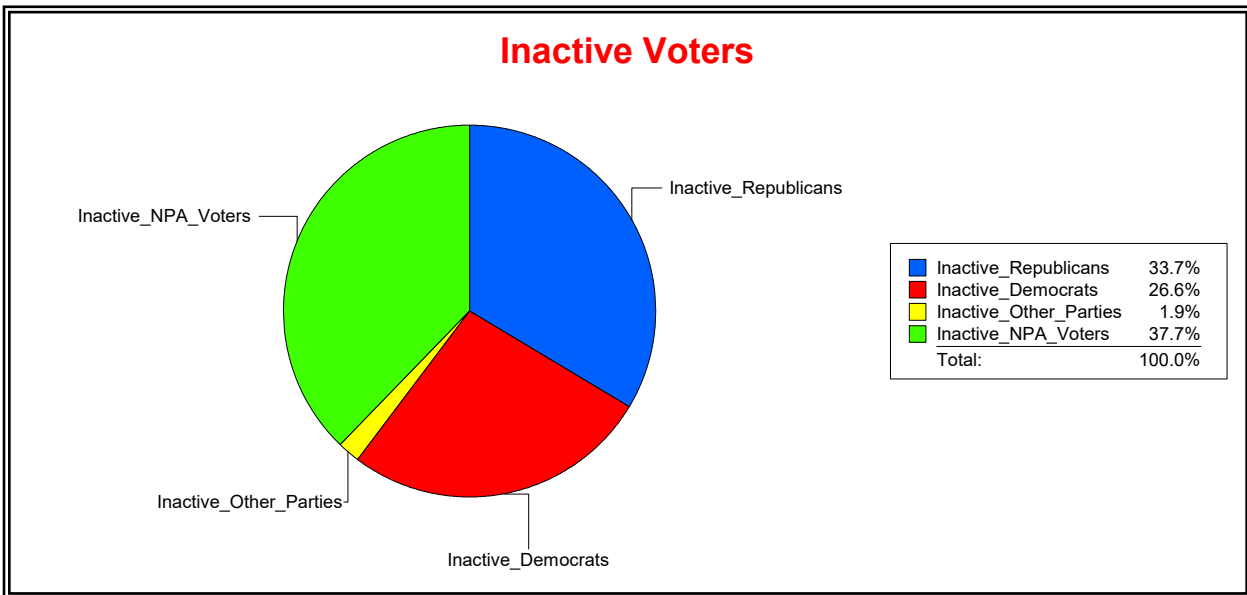

Vicky Oakes

Supervisor of Elections

St Johns County, FL

Date 6/1/2020

Time 09:15 AM

Graphs of District Registration

Active Registered Voters

Inactive Voters

District	Total	Dems	Reps	NonP	Other	Total	Dems	Reps	NonP	Other
County Commission - Dist 5	34,153	10,772	15,745	7,140	496	2,777	740	937	1,047	53