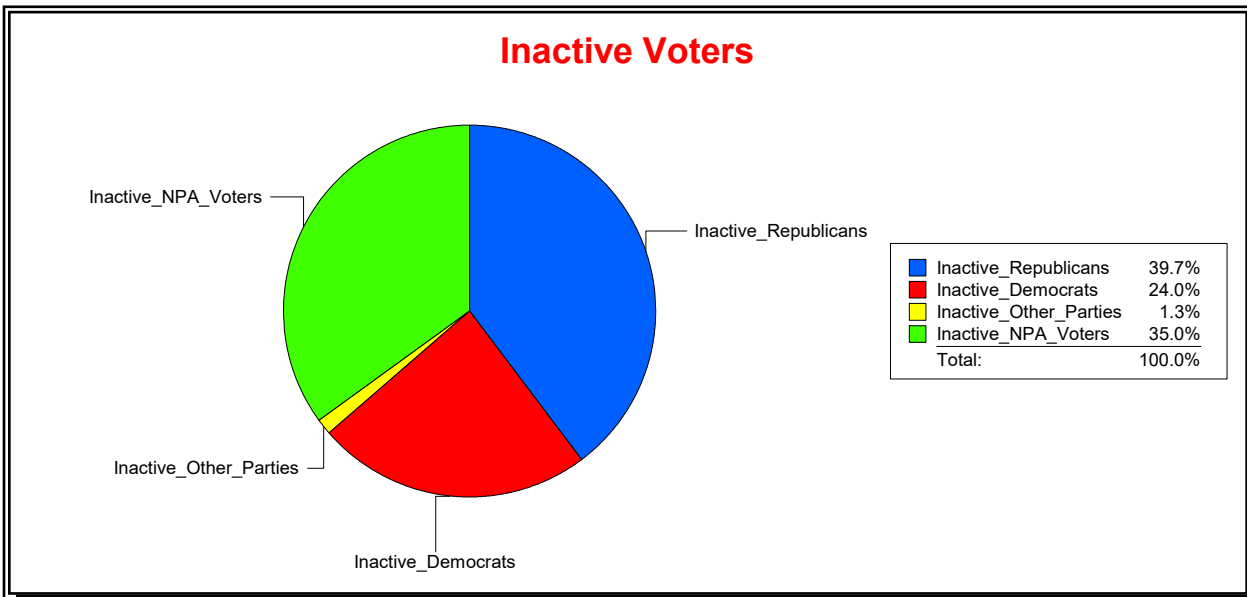

Vicky Oakes

Supervisor of Elections

St Johns County, FL

Date 6/1/2020

Time 09:15 AM

Graphs of District Registration

Active Registered Voters

Inactive Voters

District	Total	Dems	Reps	NonP	Other	Total	Dems	Reps	NonP	Other
St. Johns County	196,984	49,636	103,897	40,892	2,559	11,527	2,764	4,574	4,038	151

Vicky Oakes

Supervisor of Elections

St Johns County, FL

Date 6/1/2020