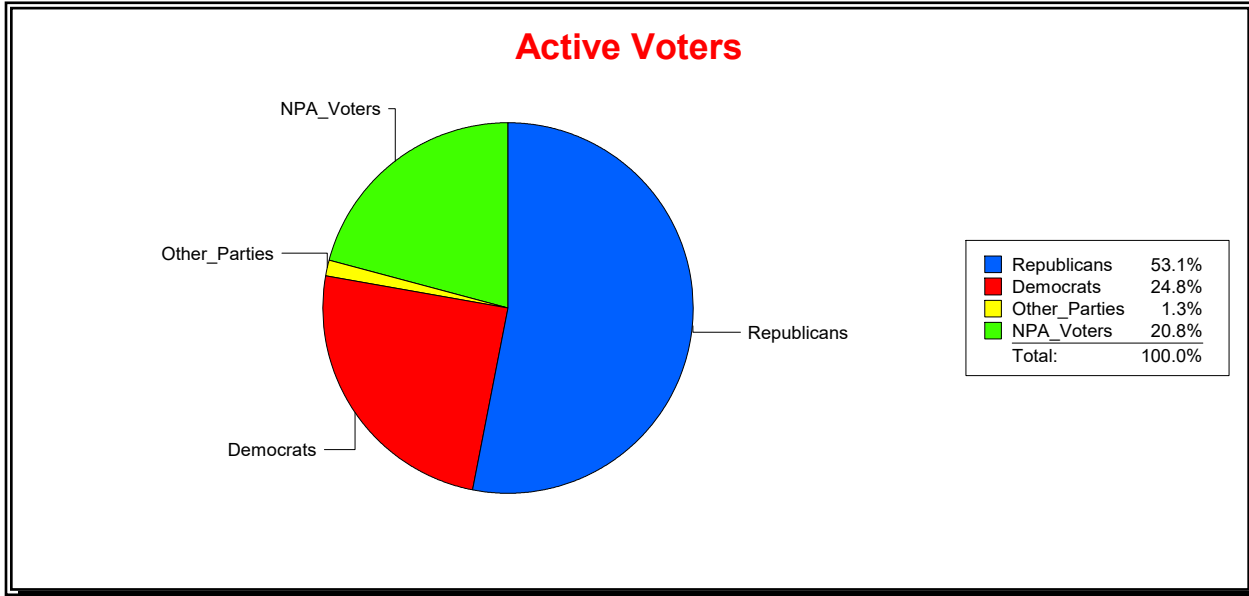

Vicky Oakes

Supervisor of Elections

St Johns County, FL

Date 6/1/2020

Time 09:15 AM

Graphs of District Registration

District	Active Registered Voters					Inactive Voters				
	Total	Dems	Reps	NonP	Other	Total	Dems	Reps	NonP	Other
US Congress - Dist 4	170,146	42,122	90,317	35,473	2,234	9,912	2,304	4,020	3,456	132