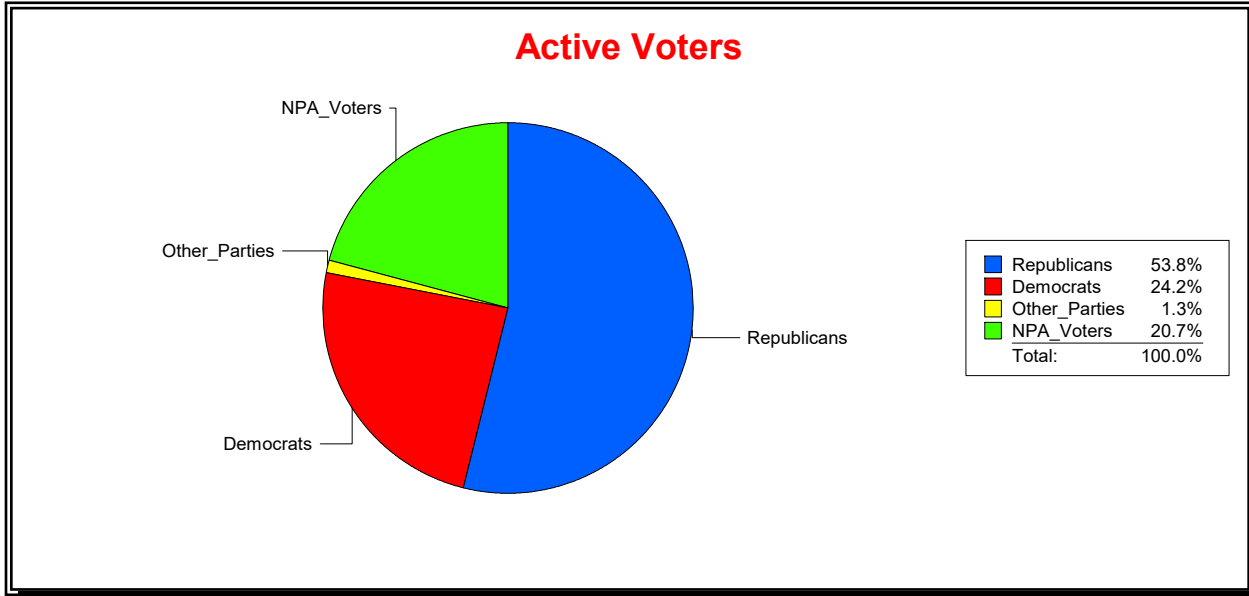

Vicky Oakes

Supervisor of Elections

St Johns County, FL

Date 6/1/2020

Time 09:15 AM

Graphs of District Registration

Active Registered Voters

Inactive Voters

District	Total	Dems	Reps	NonP	Other	Total	Dems	Reps	NonP	Other
St Johns County	181,015	43,855	97,362	37,490	2,308	9,875	2,282	4,077	3,400	116