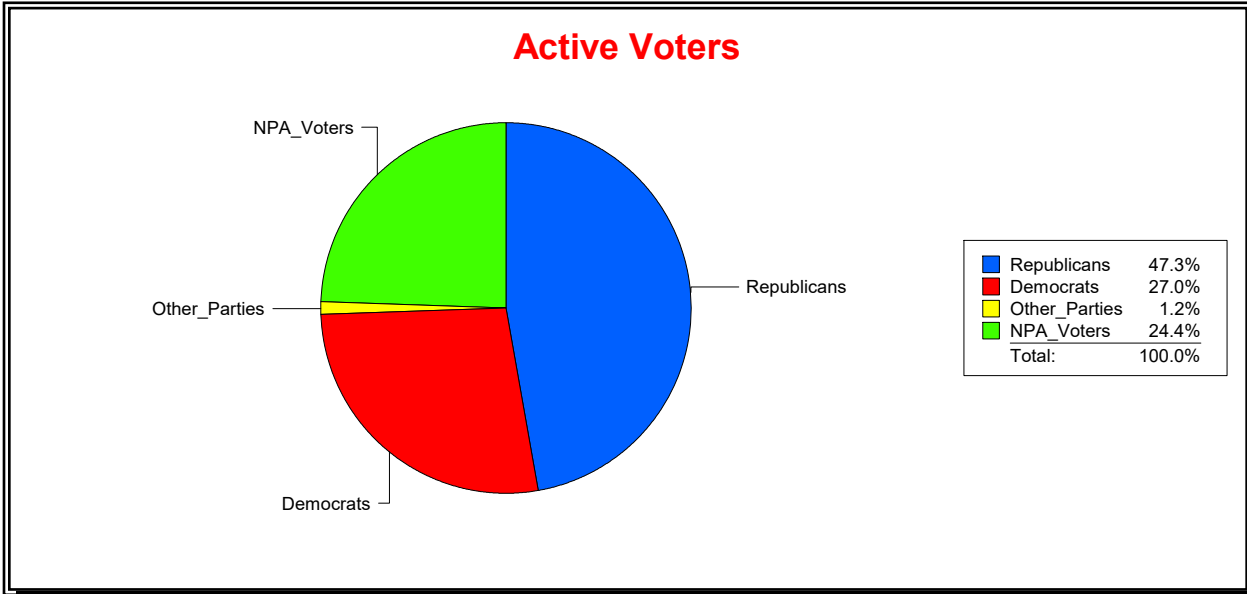

Vicky Oakes

Supervisor of Elections

St Johns County, FL

Date 6/1/2020

Time 09:15 AM

Graphs of District Registration

Active Registered Voters

Inactive Voters

District	Total	Dems	Reps	NonP	Other	Total	Dems	Reps	NonP	Other
Heritage Landing Comm Dev Dist	2,483	671	1,175	607	30	227	51	90	82	4