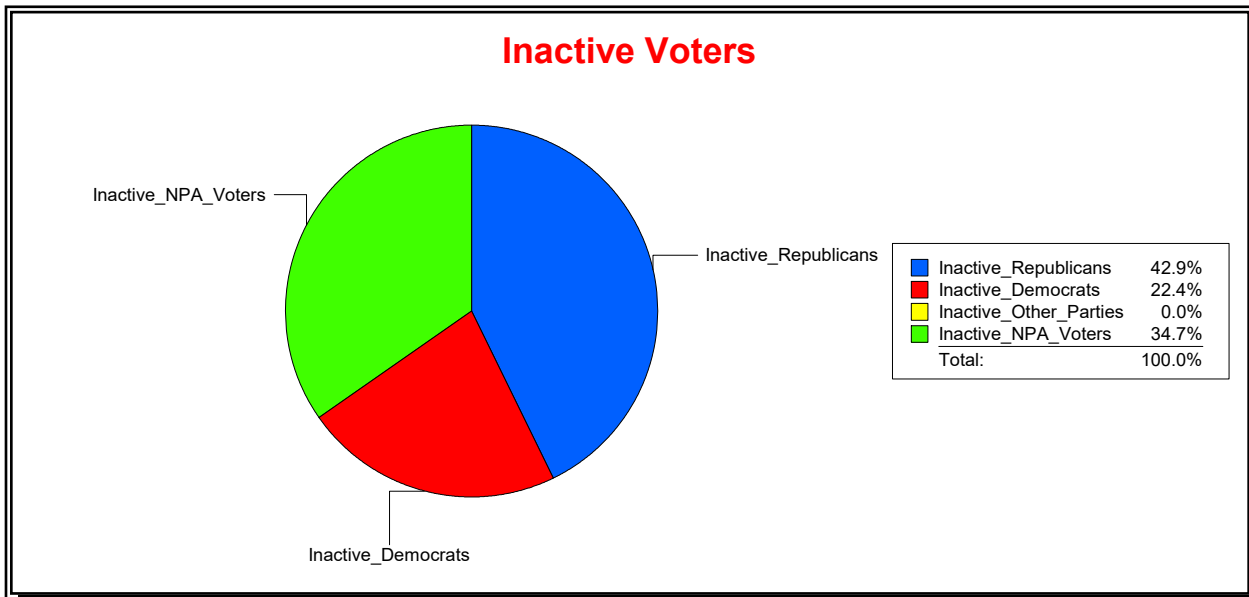

Vicky Oakes

Supervisor of Elections

St Johns County, FL

Date 6/1/2020

Time 09:15 AM

Graphs of District Registration

Active Registered Voters

Inactive Voters

District	Total	Dems	Reps	NonP	Other	Total	Dems	Reps	NonP	Other
Heritage Park Comm Dev Dist	1,358	425	602	313	18	49	11	21	17	0