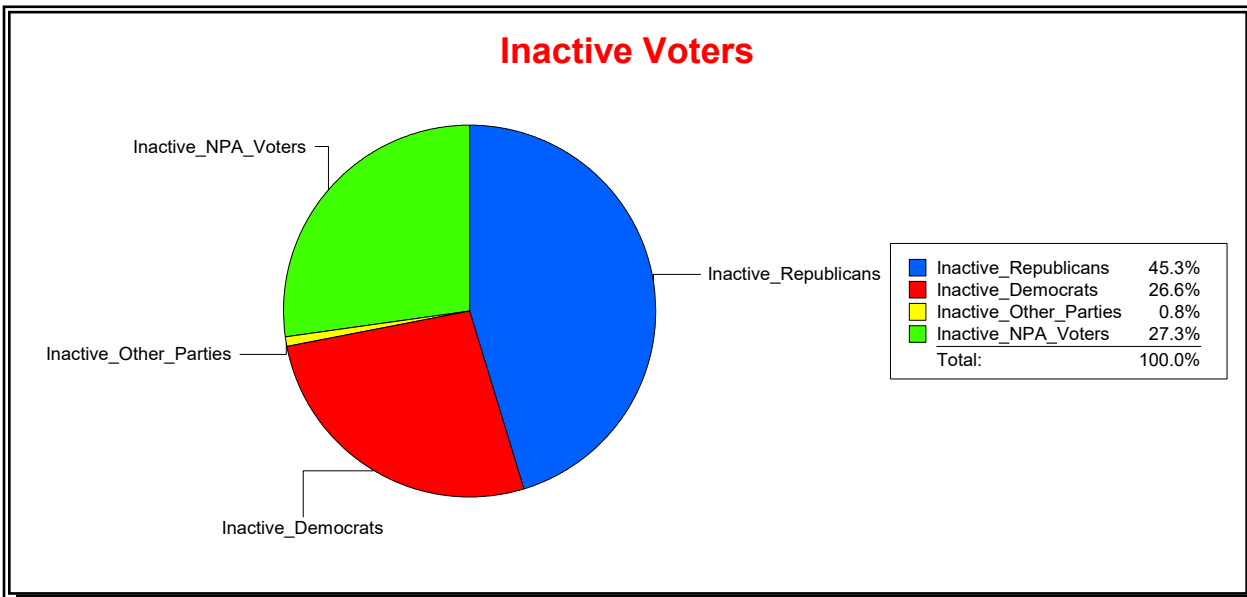

Vicky Oakes

Supervisor of Elections

St Johns County, FL

Date 6/1/2020

Time 09:15 AM

Graphs of District Registration

Active Registered Voters

Inactive Voters

District	Total	Dems	Reps	NonP	Other	Total	Dems	Reps	NonP	Other
Turnbull Creek Comm Dev Dist	2,077	450	1,106	494	27	128	34	58	35	1