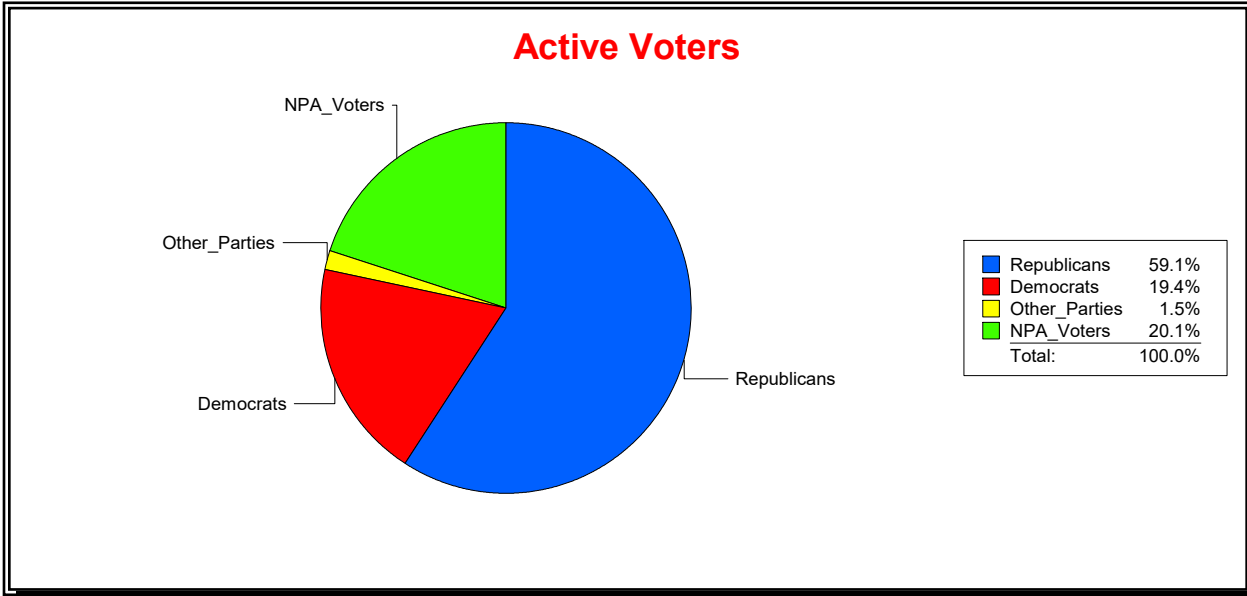

Vicky Oakes

Supervisor of Elections

St Johns County, FL

Date 6/1/2020

Time 09:15 AM

Graphs of District Registration

Active Registered Voters

Inactive Voters

District	Total	Dems	Reps	NonP	Other	Total	Dems	Reps	NonP	Other
Rivers Edge Comm Dev Dist	1,694	328	1,001	340	25	20	4	10	6	0