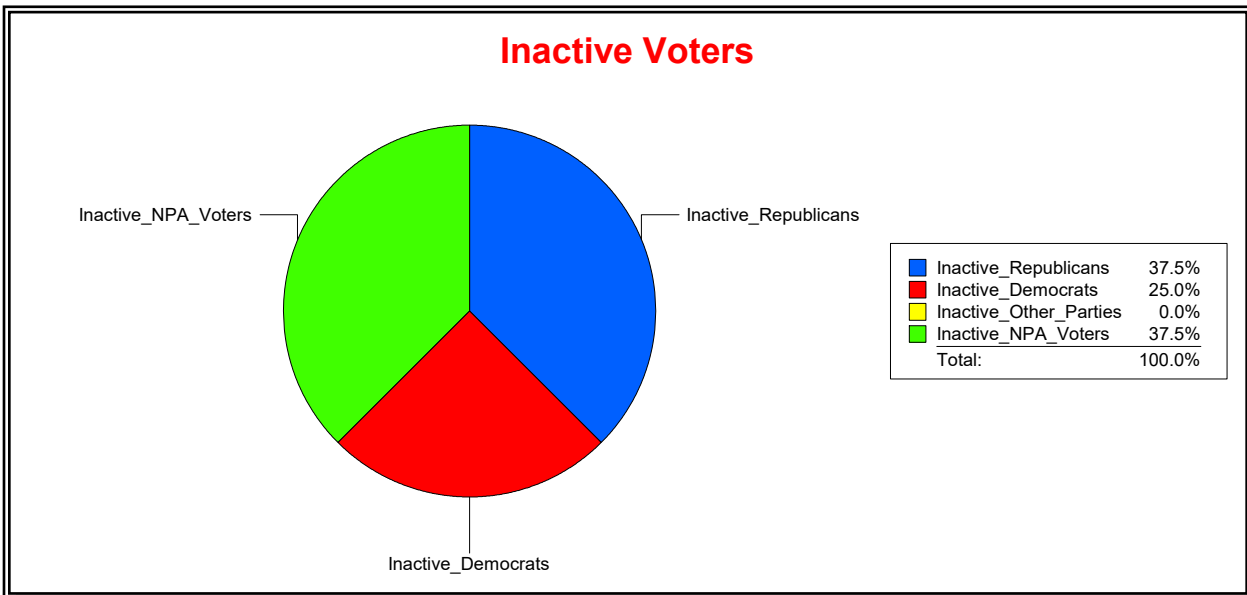

Supervisor of Elections

St Johns County, FL

Date 6/1/2020

Time 09:15 AM

Graphs of District Registration

Active Registered Voters

Inactive Voters

District	Total	Dems	Reps	NonP	Other	Total	Dems	Reps	NonP	Other
St Johns Forest Comm Dev Dist	1,107	274	558	265	10	56	14	21	21	0