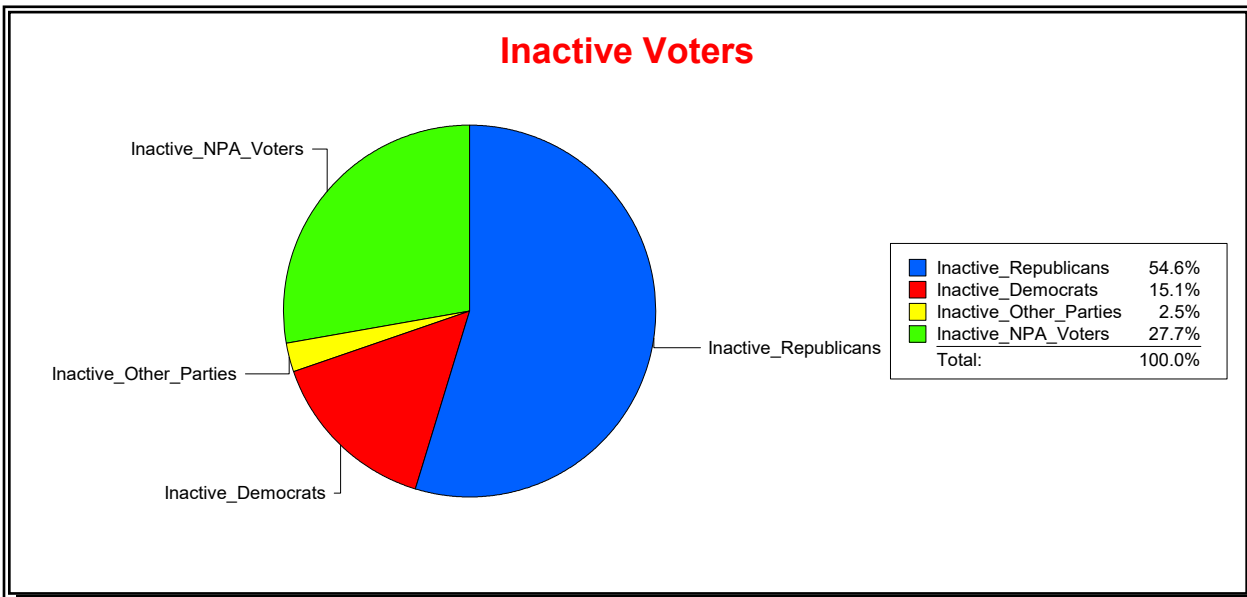

Vicky Oakes

Supervisor of Elections

St Johns County, FL

Date 6/1/2020

Time 09:15 AM

Graphs of District Registration

Active Registered Voters

Inactive Voters

District	Total	Dems	Reps	NonP	Other	Total	Dems	Reps	NonP	Other
Marshall Creek Comm Dev Dist	2,583	533	1,463	559	28	119	18	65	33	3