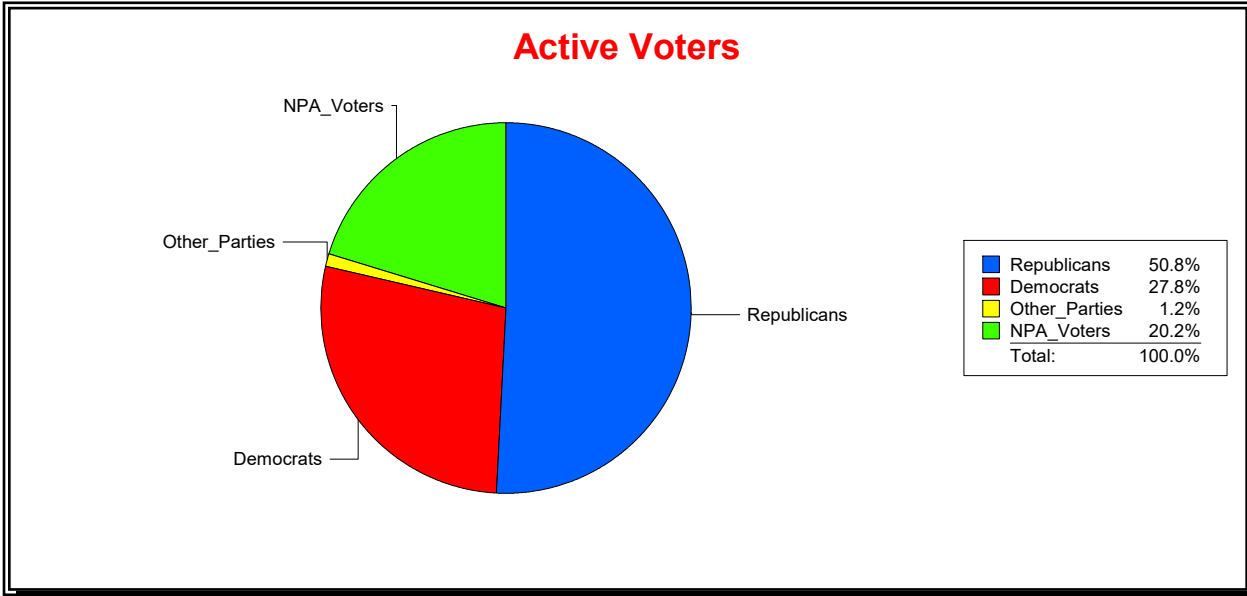

Vicky Oakes

Supervisor of Elections

St Johns County, FL

Date 6/1/2020

Time 09:15 AM

Graphs of District Registration

Active Registered Voters

Inactive Voters

District	Total	Dems	Reps	NonP	Other	Total	Dems	Reps	NonP	Other
State Representative - Dist 24	30,442	8,452	15,478	6,140	372	1,792	519	603	650	20