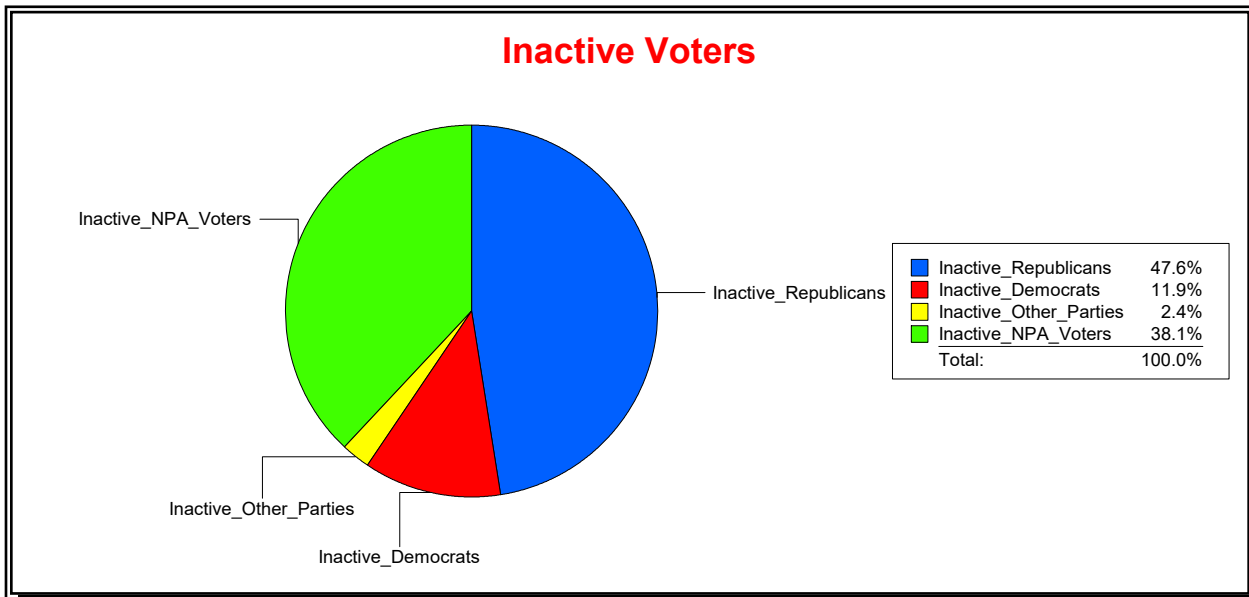

Supervisor of Elections

St Johns County, FL

Date 6/1/2020

Time 09:15 AM

Graphs of District Registration

Active Registered Voters

Inactive Voters

District	Total	Dems	Reps	NonP	Other	Total	Dems	Reps	NonP	Other
Glen St Johns Comm Dev Dist	995	211	516	253	15	42	5	20	16	1