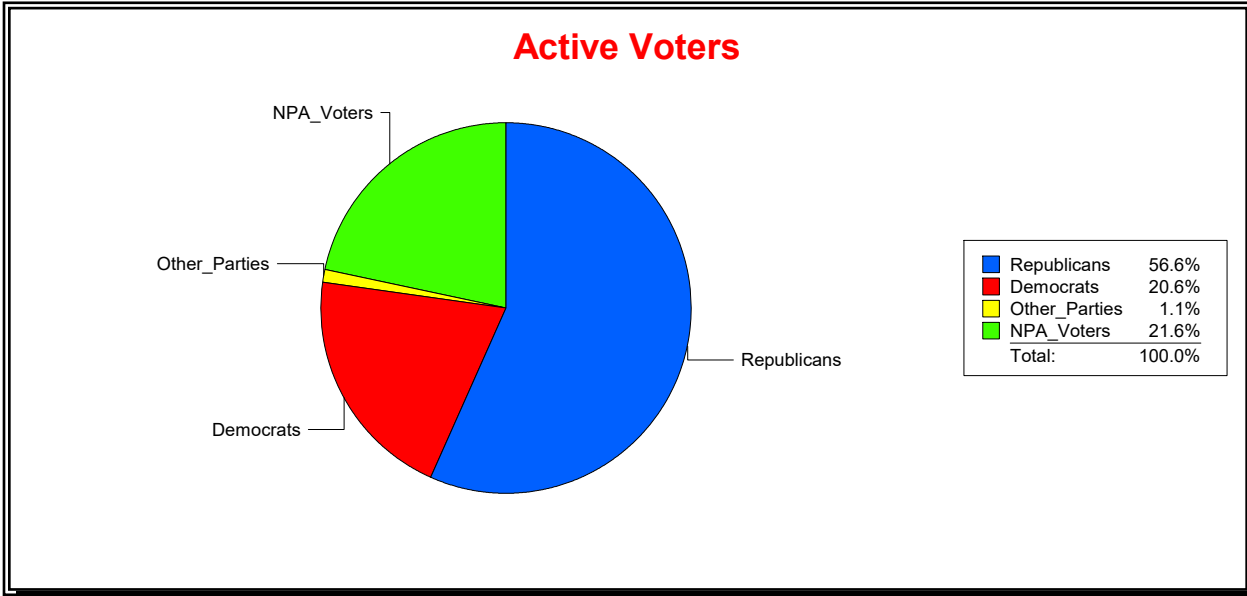

Vicky Oakes

Supervisor of Elections

St Johns County, FL

Date 6/1/2020

Time 09:15 AM

Graphs of District Registration

Active Registered Voters

Inactive Voters

District	Total	Dems	Reps	NonP	Other	Total	Dems	Reps	NonP	Other
Marshall Creek Comm Dev Dist	2,583	533	1,463	559	28	119	18	65	33	3