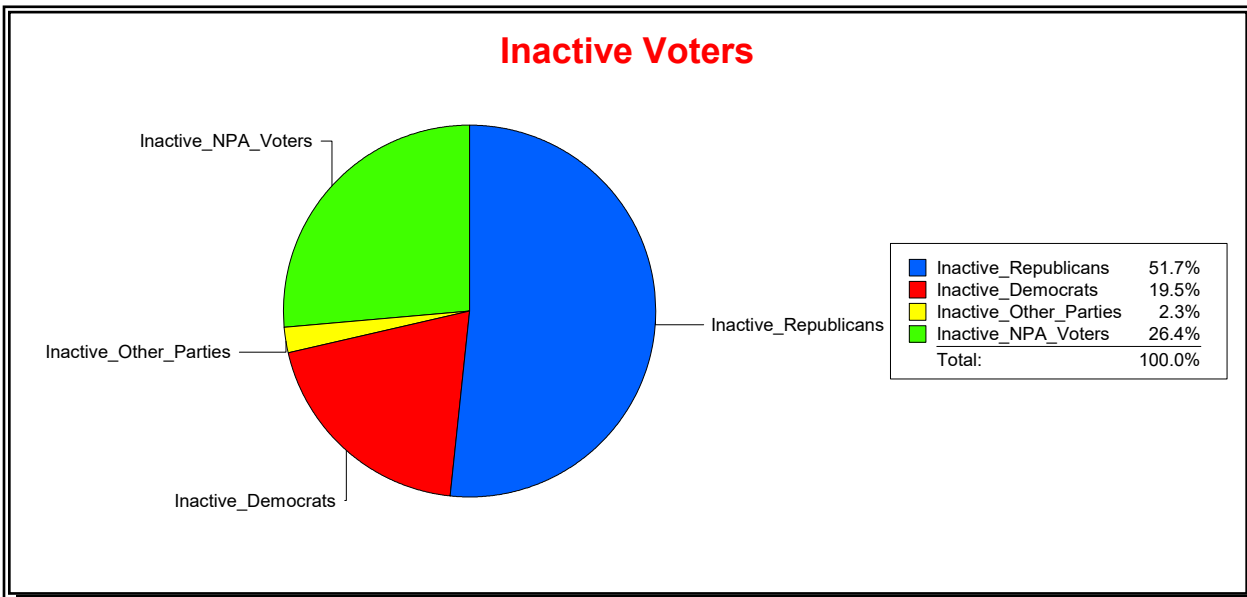

Vicky Oakes

Supervisor of Elections

St Johns County, FL

Date 6/1/2020

Time 09:15 AM

Graphs of District Registration

Active Registered Voters

Inactive Voters

District	Total	Dems	Reps	NonP	Other	Total	Dems	Reps	NonP	Other
Sampson Creek Comm Dev Dist	1,873	304	1,216	335	18	87	17	45	23	2