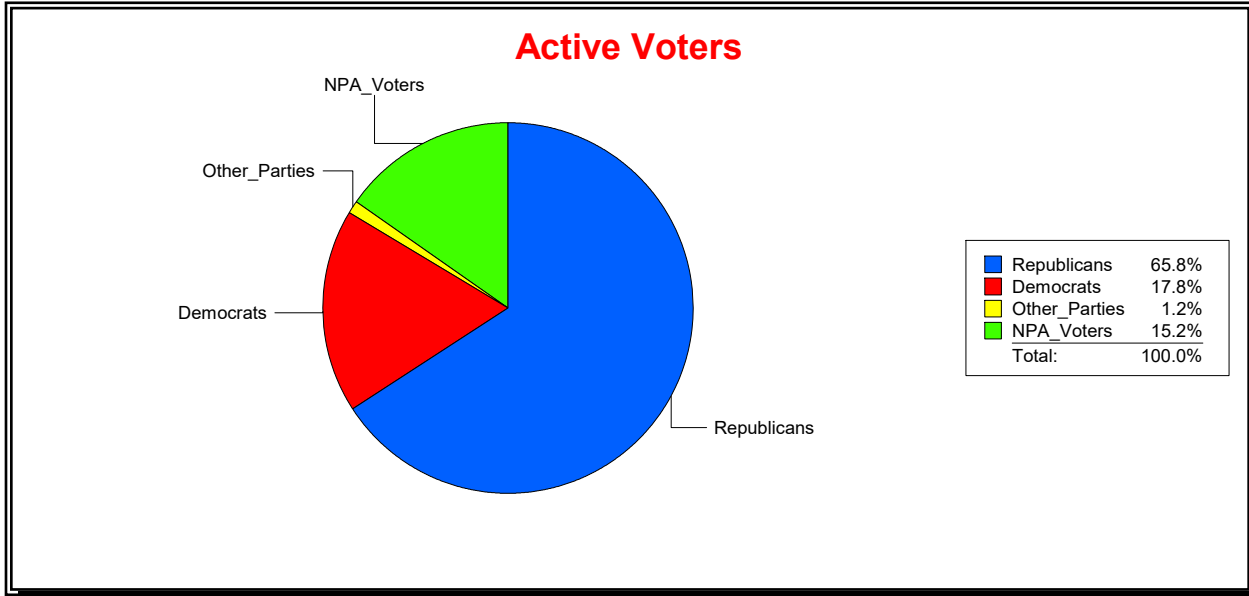

District	Total	Dems	Reps	NonP	Other	Total	Dems	Reps	NonP	Other
Ponte Vedra MSD	3,258	579	2,144	495	40	134	27	68	37	2

Vicky Oakes

Supervisor of Elections

St Johns County, FL

Date 6/1/2020

Time 09:15 AM

Graphs of District Registration