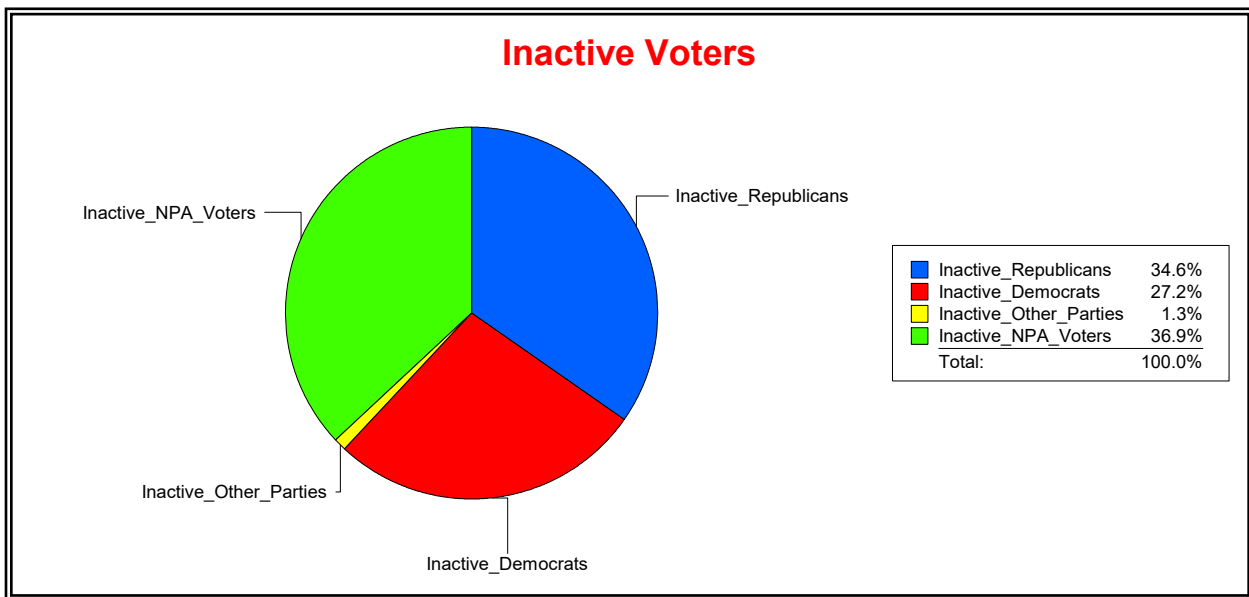

Vicky Oakes

Supervisor of Elections

St Johns County, FL

Date 6/1/2020

Time 09:15 AM

Graphs of District Registration

Active Registered Voters

Inactive Voters

District	Total	Dems	Reps	NonP	Other	Total	Dems	Reps	NonP	Other
School Board - Dist 3	36,405	10,050	18,504	7,396	455	1,982	539	686	731	26