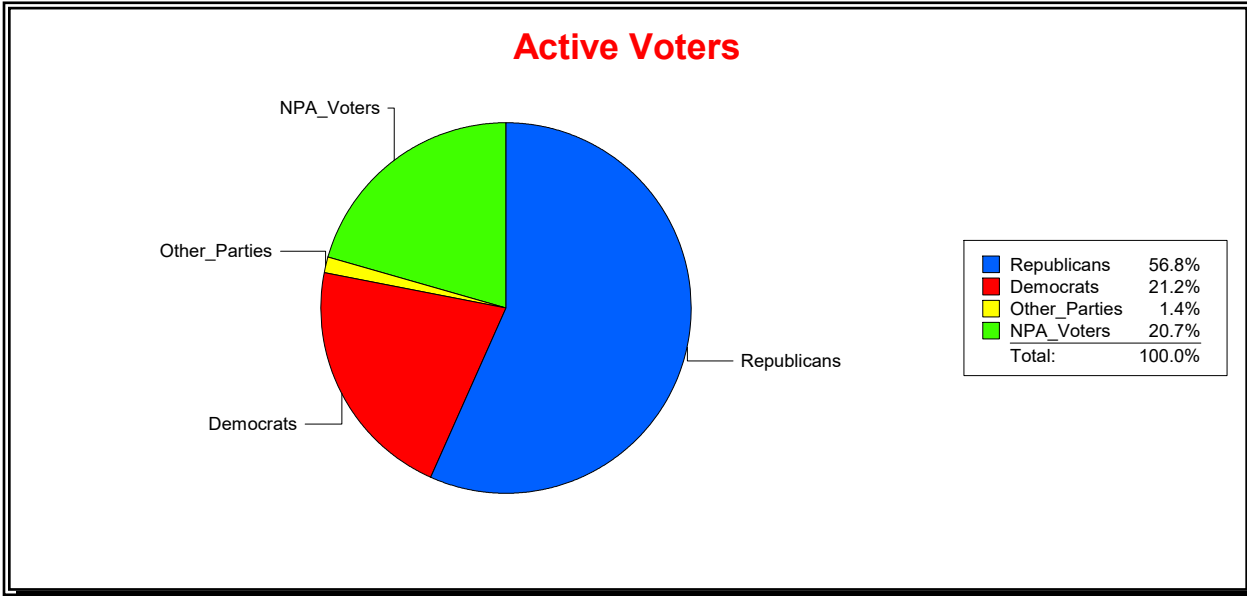

Vicky Oakes

Supervisor of Elections

St Johns County, FL

Date 6/1/2020

Time 09:15 AM

Graphs of District Registration

Active Registered Voters

Inactive Voters

District	Total	Dems	Reps	NonP	Other	Total	Dems	Reps	NonP	Other
School Board - Dist 4	47,554	10,067	26,998	9,833	656	2,472	466	1,114	863	29