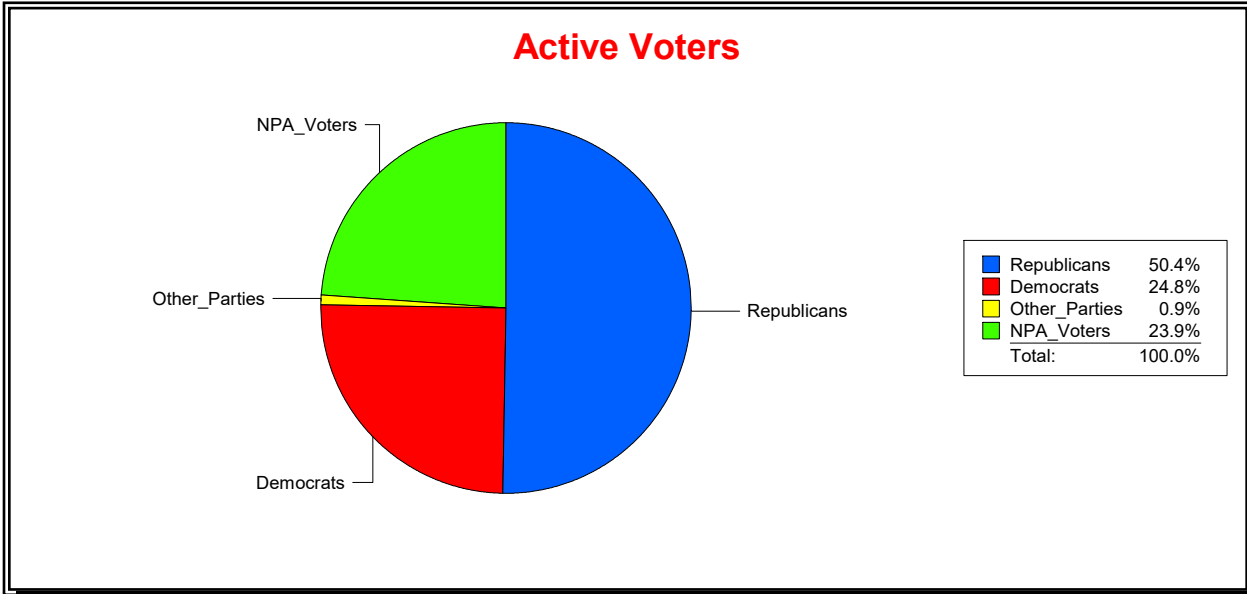

Supervisor of Elections

St Johns County, FL

Date 6/1/2020

Time 09:15 AM

Graphs of District Registration

Active Registered Voters

Inactive Voters

District	Total	Dems	Reps	NonP	Other	Total	Dems	Reps	NonP	Other
St Johns Forest Comm Dev Dist	1,107	274	558	265	10	56	14	21	21	0