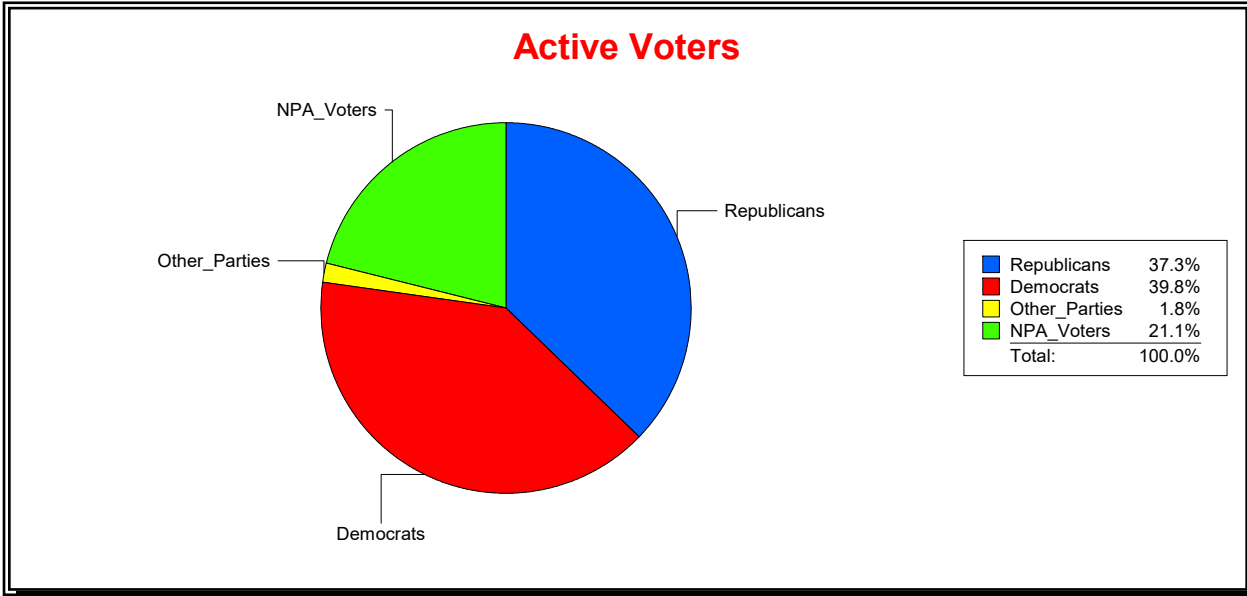

Vicky Oakes

Supervisor of Elections

St Johns County, FL

Date 6/1/2020

Time 09:15 AM

Graphs of District Registration

Active Registered Voters

Inactive Voters

District	Total	Dems	Reps	NonP	Other	Total	Dems	Reps	NonP	Other
St Augustine	10,487	4,170	3,916	2,212	189	1,232	385	350	468	29