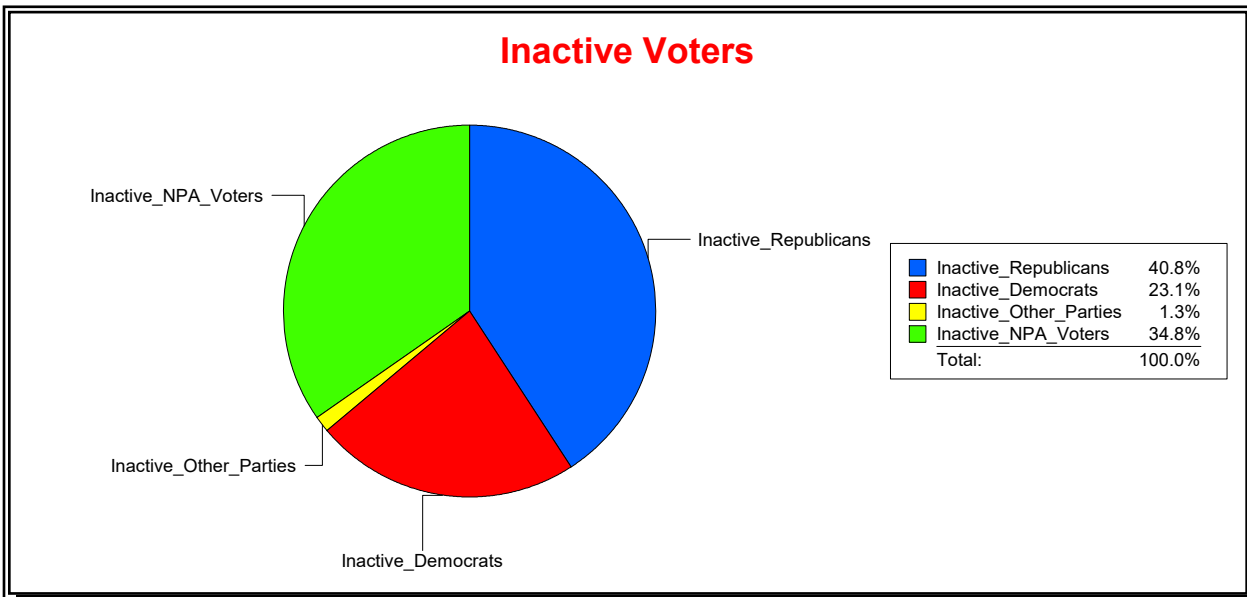

Supervisor of Elections

St Johns County, FL

Date 6/1/2020

Time 09:15 AM

Graphs of District Registration

Active Registered Voters

Inactive Voters

District	Total	Dems	Reps	NonP	Other	Total	Dems	Reps	NonP	Other
State Representative - Dist 17	166,542	41,184	88,419	34,752	2,187	9,735	2,245	3,971	3,388	131