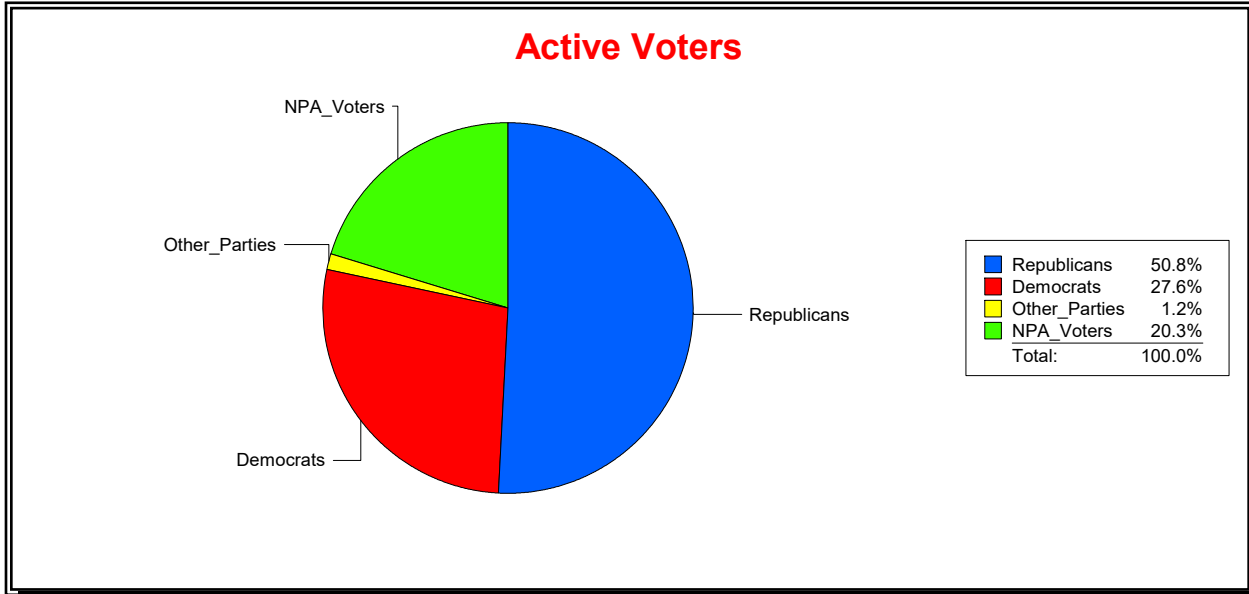

Vicky Oakes

Supervisor of Elections

St Johns County, FL

Date 6/1/2020

Time 09:15 AM

Graphs of District Registration

Active Registered Voters

Inactive Voters

District	Total	Dems	Reps	NonP	Other	Total	Dems	Reps	NonP	Other
School Board - Dist 3	36,405	10,050	18,504	7,396	455	1,982	539	686	731	26