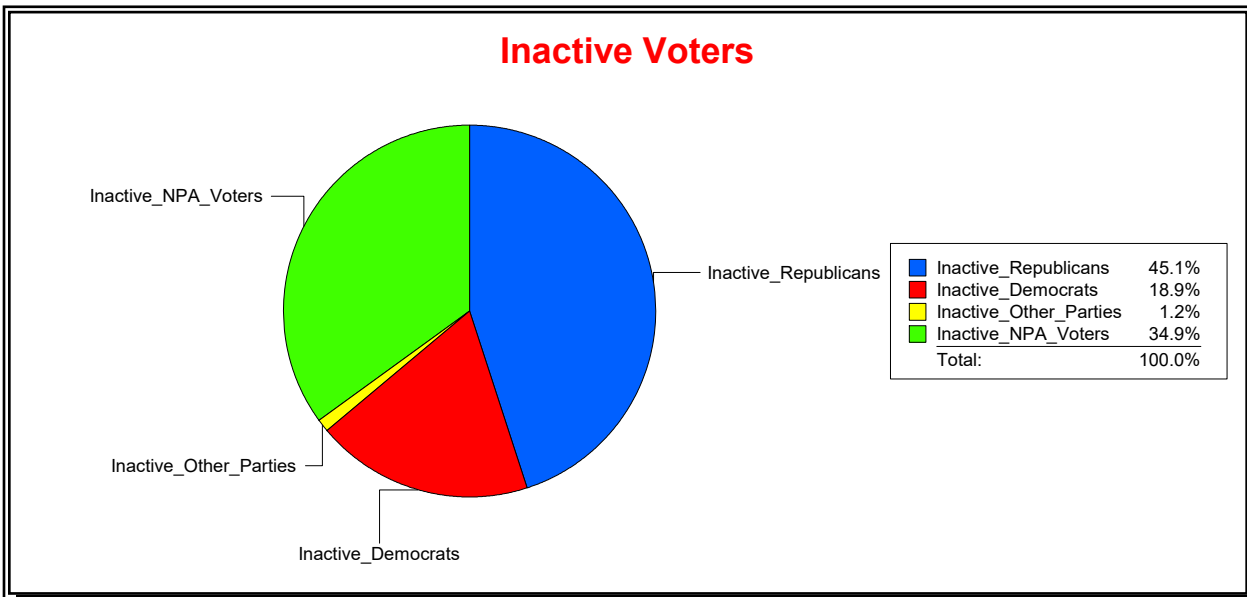

Vicky Oakes

Supervisor of Elections

St Johns County, FL

Date 6/1/2020

Time 09:15 AM

Graphs of District Registration

Active Registered Voters

Inactive Voters

District	Total	Dems	Reps	NonP	Other	Total	Dems	Reps	NonP	Other
School Board - Dist 4	47,554	10,067	26,998	9,833	656	2,472	466	1,114	863	29