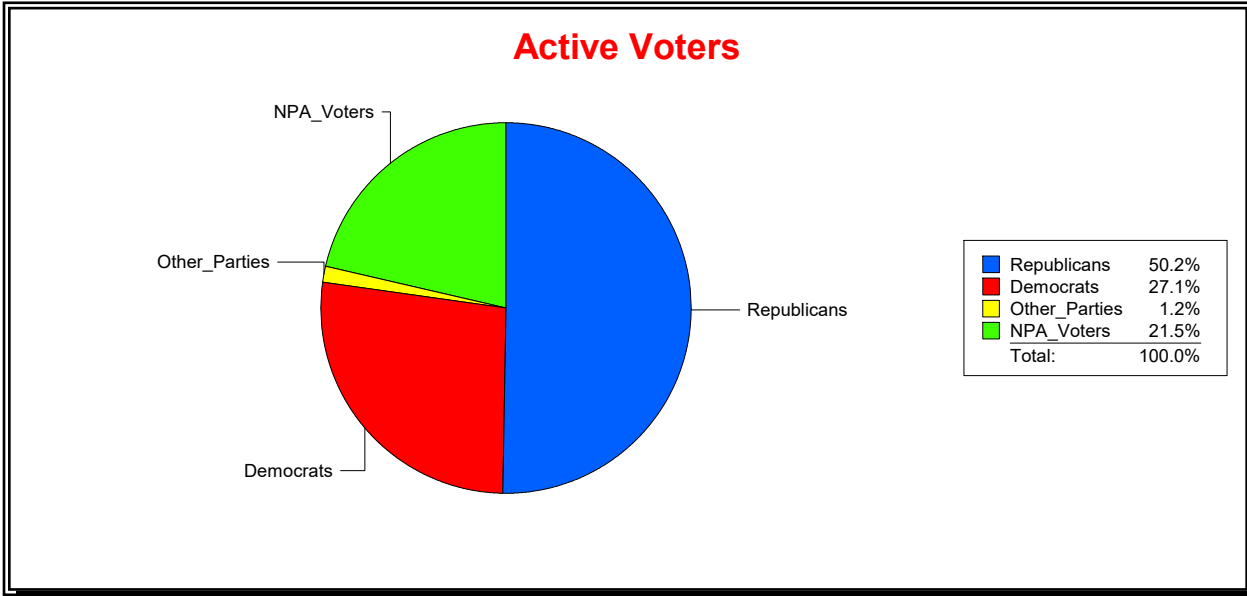

Vicky Oakes

Supervisor of Elections

St Johns County, FL

Date 6/1/2020

Time 09:15 AM

Graphs of District Registration

Active Registered Voters

Inactive Voters

District	Total	Dems	Reps	NonP	Other	Total	Dems	Reps	NonP	Other
School Board - Dist 2	35,210	9,545	17,688	7,565	412	2,359	623	901	809	26