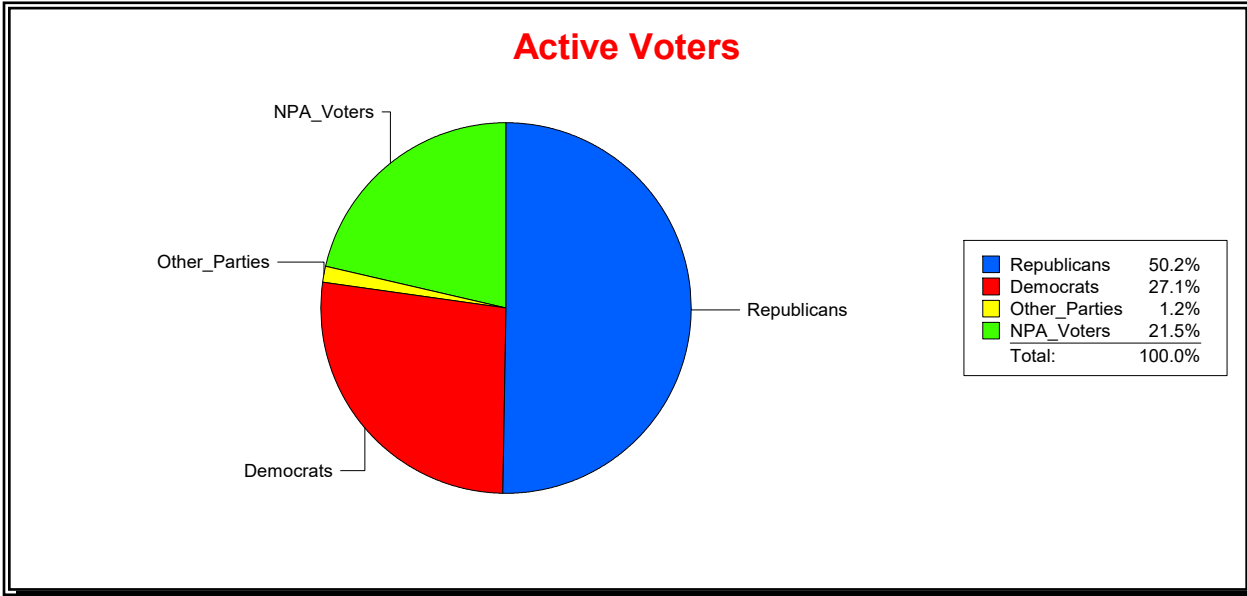

Vicky Oakes

Supervisor of Elections

St Johns County, FL

Date 6/1/2020

Time 09:15 AM

Graphs of District Registration

Active Registered Voters

Inactive Voters

District	Total	Dems	Reps	NonP	Other	Total	Dems	Reps	NonP	Other
County Commission - Dist 2	35,210	9,545	17,688	7,565	412	2,359	623	901	809	26