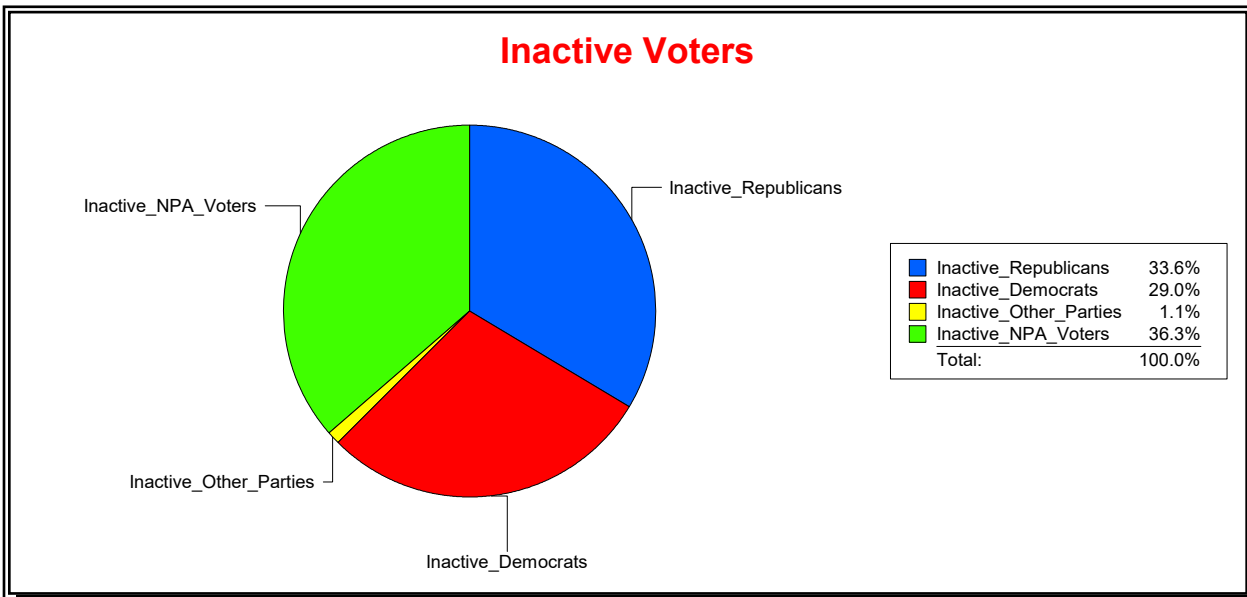

Vicky Oakes

Supervisor of Elections

St Johns County, FL

Date 6/1/2020

Time 09:15 AM

Graphs of District Registration

Active Registered Voters

Inactive Voters

District	Total	Dems	Reps	NonP	Other	Total	Dems	Reps	NonP	Other
State Representative - Dist 24	30,442	8,452	15,478	6,140	372	1,792	519	603	650	20