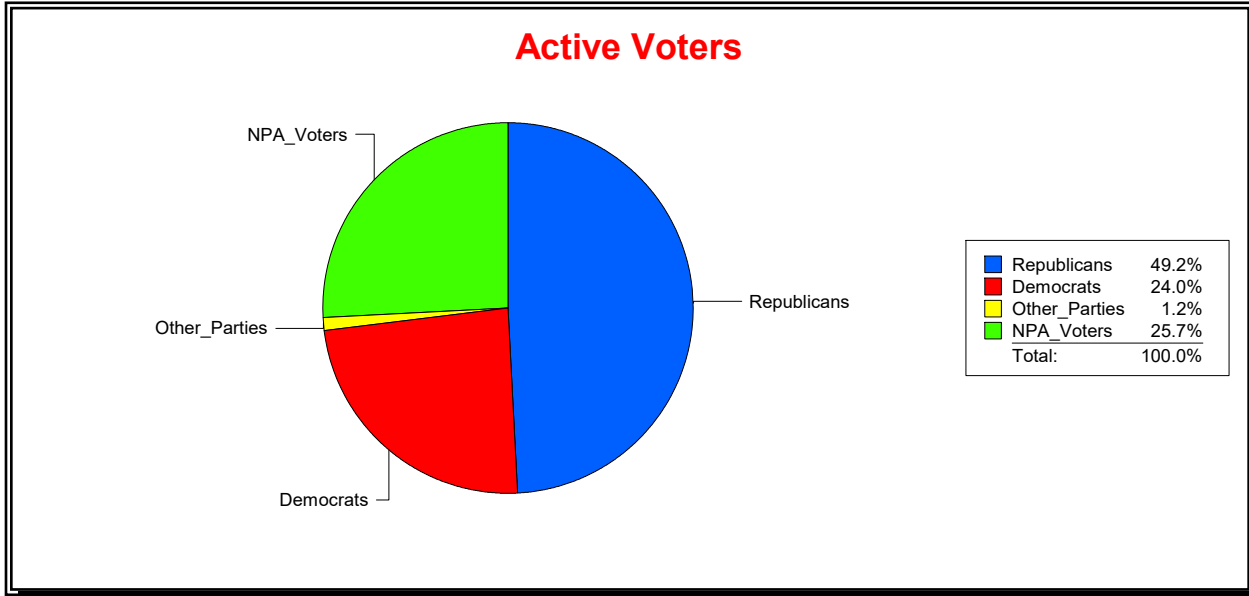

Supervisor of Elections

St Johns County, FL

Date 6/1/2020

Time 09:15 AM

Graphs of District Registration

Active Registered Voters

Inactive Voters

District	Total	Dems	Reps	NonP	Other	Total	Dems	Reps	NonP	Other
Durbin Crossing Comm Dev Dist	4,536	1,087	2,230	1,166	53	260	60	125	72	3