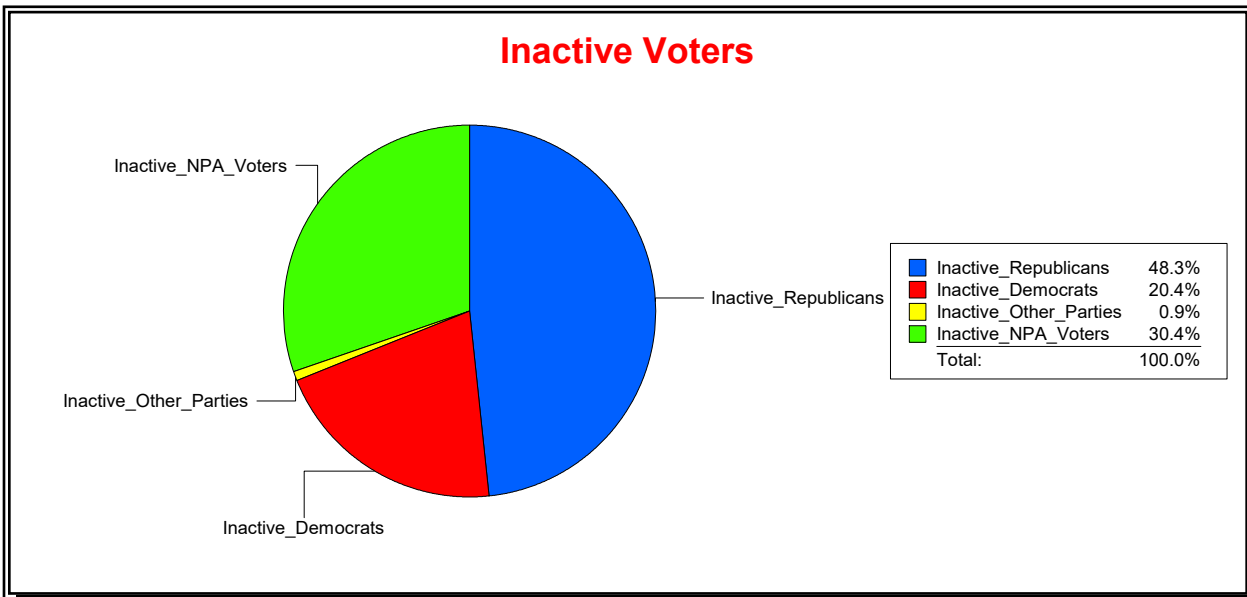

Vicky Oakes

Supervisor of Elections

St Johns County, FL

Date 6/1/2020

Time 09:15 AM

Graphs of District Registration

Active Registered Voters

Inactive Voters

District	Total	Dems	Reps	NonP	Other	Total	Dems	Reps	NonP	Other
School Board - Dist 1	43,662	9,202	24,962	8,958	540	1,937	396	936	588	17