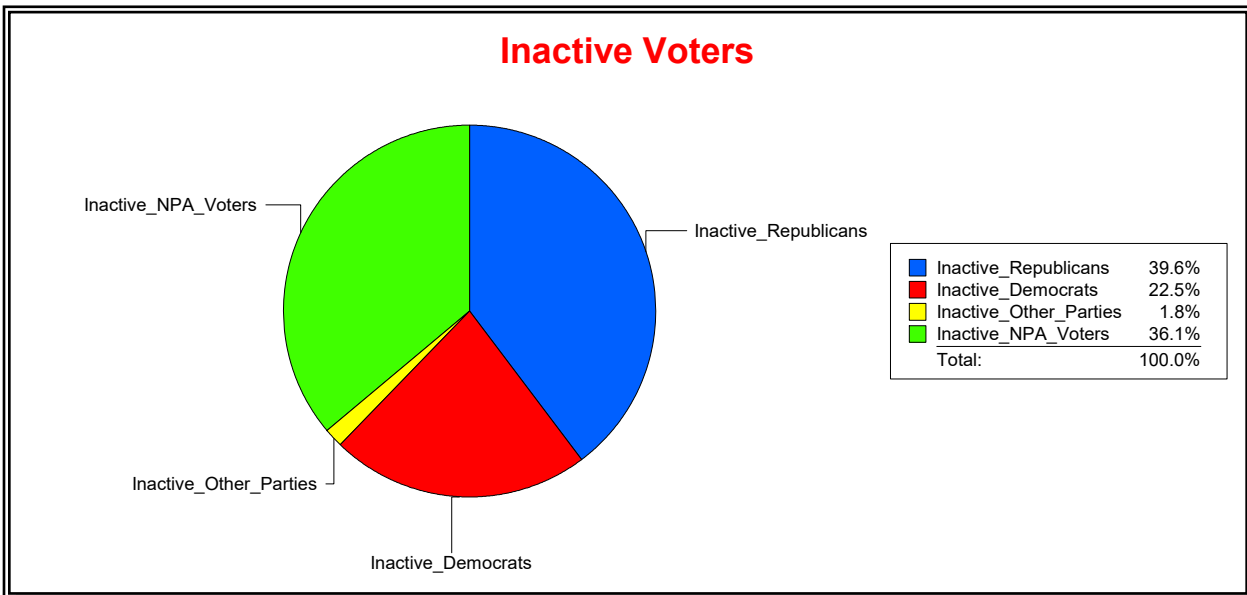

Vicky Oakes

Supervisor of Elections

St Johns County, FL

Date 6/1/2020

Time 09:15 AM

Graphs of District Registration

Active Registered Voters

Inactive Voters

District	Total	Dems	Reps	NonP	Other	Total	Dems	Reps	NonP	Other
Heritage Landing Comm Dev Dist	2,483	671	1,175	607	30	227	51	90	82	4