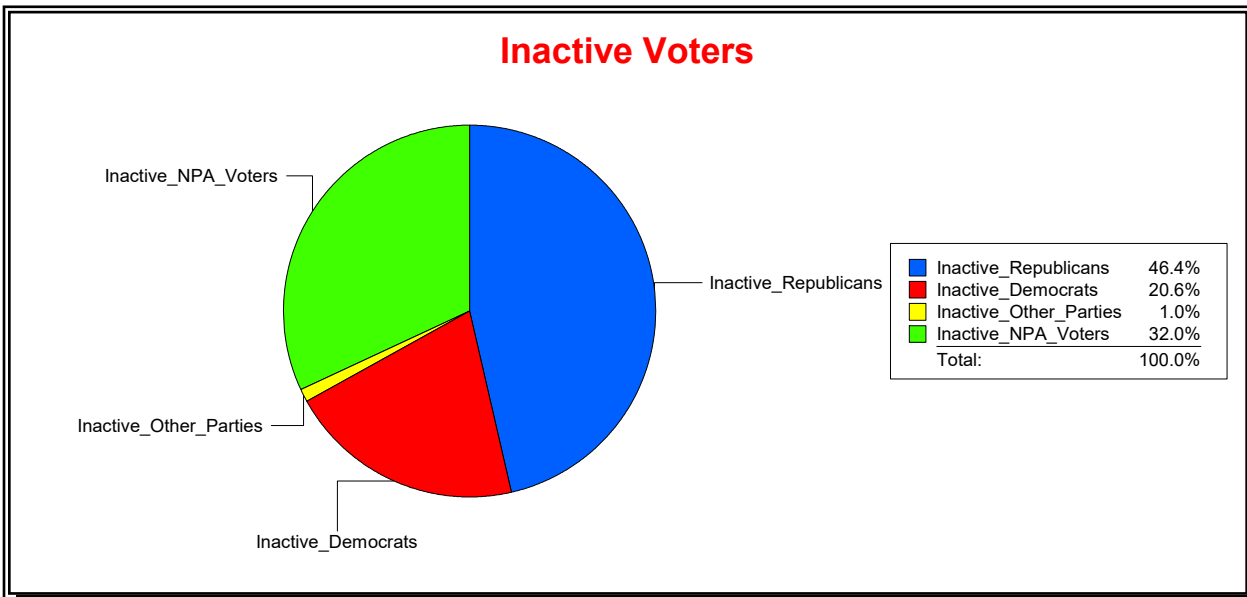

Vicky Oakes

Supervisor of Elections

St Johns County, FL

Date 6/1/2020

Time 09:15 AM

Graphs of District Registration

Active Registered Voters

Inactive Voters

District	Total	Dems	Reps	NonP	Other	Total	Dems	Reps	NonP	Other
Aberdeen Comm Dev Dist	2,998	700	1,483	763	52	194	40	90	62	2