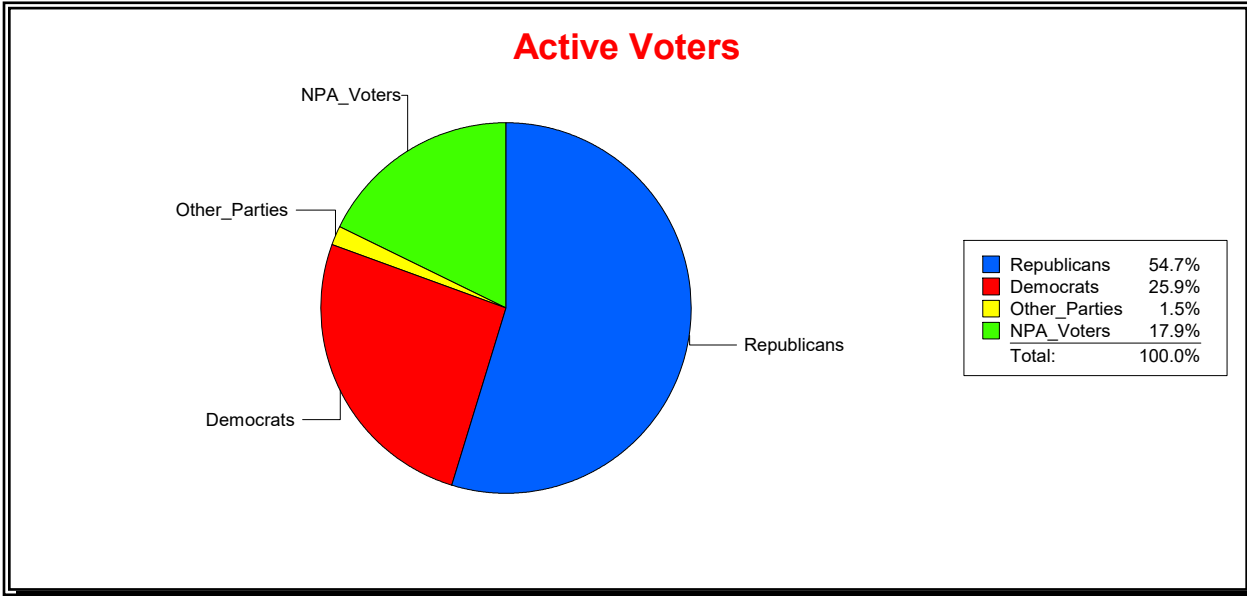

Vicky Oakes

Supervisor of Elections

St Johns County, FL

Date 6/1/2020

Time 09:15 AM

Graphs of District Registration

Active Registered Voters

Inactive Voters

District	Total	Dems	Reps	NonP	Other	Total	Dems	Reps	NonP	Other
Sweetwater Creek Comm Dev Dist	1,321	342	723	236	20	22	2	14	6	0