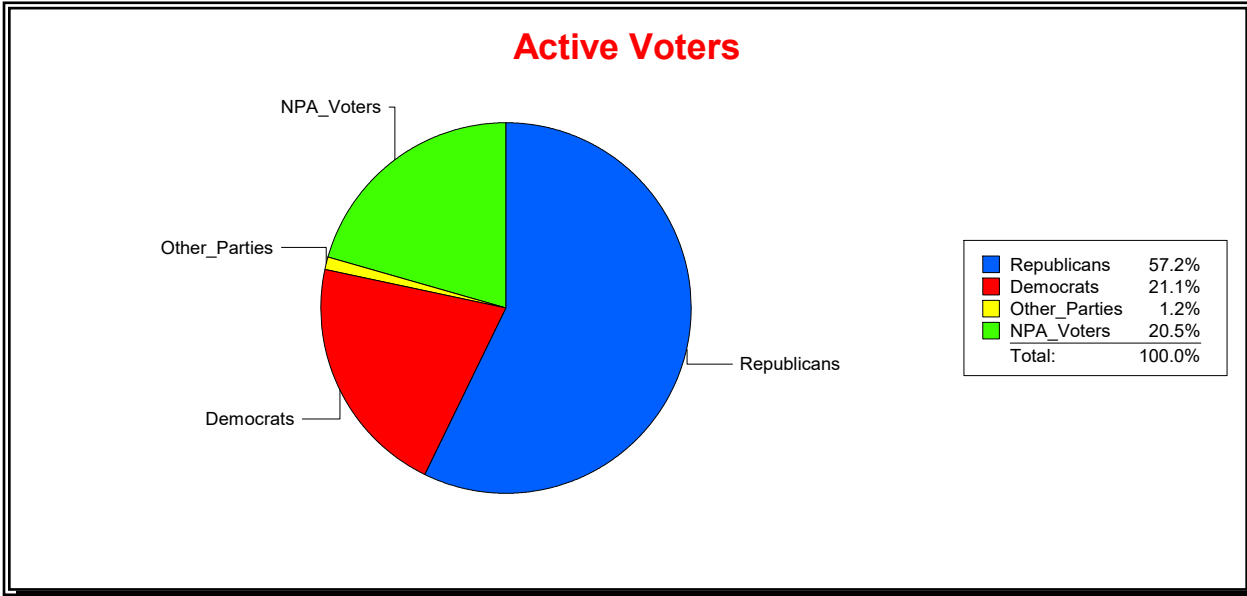

Vicky Oakes

Supervisor of Elections

St Johns County, FL

Date 6/1/2020

Time 09:15 AM

Graphs of District Registration

Active Registered Voters

Inactive Voters

District	Total	Dems	Reps	NonP	Other	Total	Dems	Reps	NonP	Other
County Commission - Dist 1	43,662	9,202	24,962	8,958	540	1,937	396	936	588	17