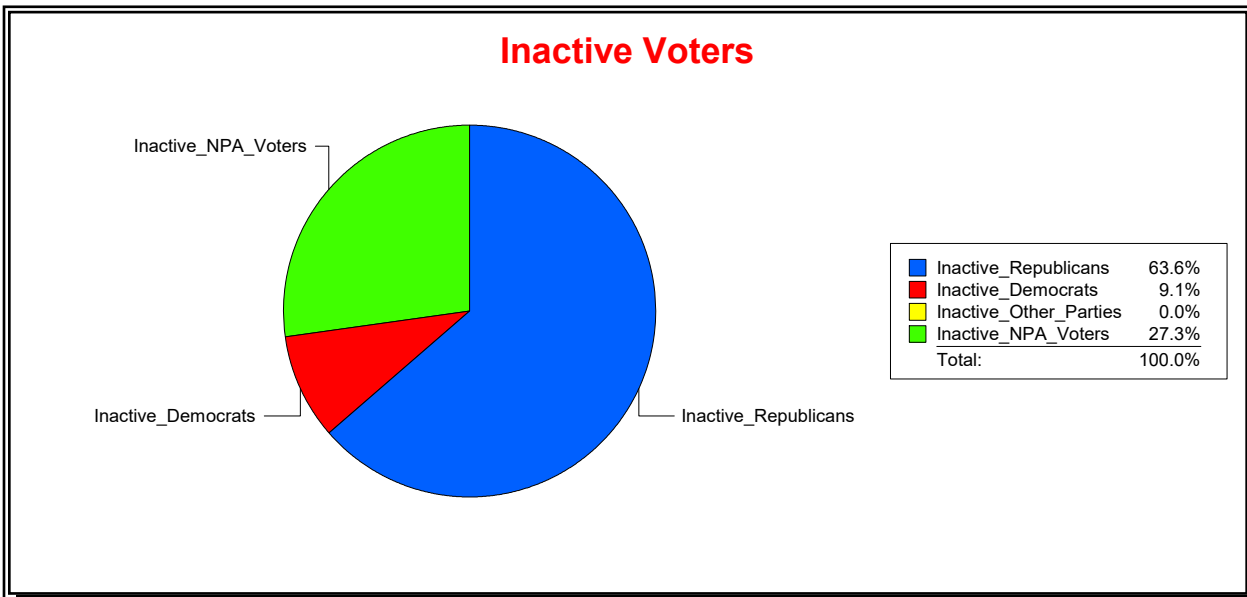

Vicky Oakes

Supervisor of Elections

St Johns County, FL

Date 6/1/2020

Time 09:15 AM

Graphs of District Registration

Active Registered Voters

Inactive Voters

District	Total	Dems	Reps	NonP	Other	Total	Dems	Reps	NonP	Other
Sweetwater Creek Comm Dev Dist	1,321	342	723	236	20	22	2	14	6	0