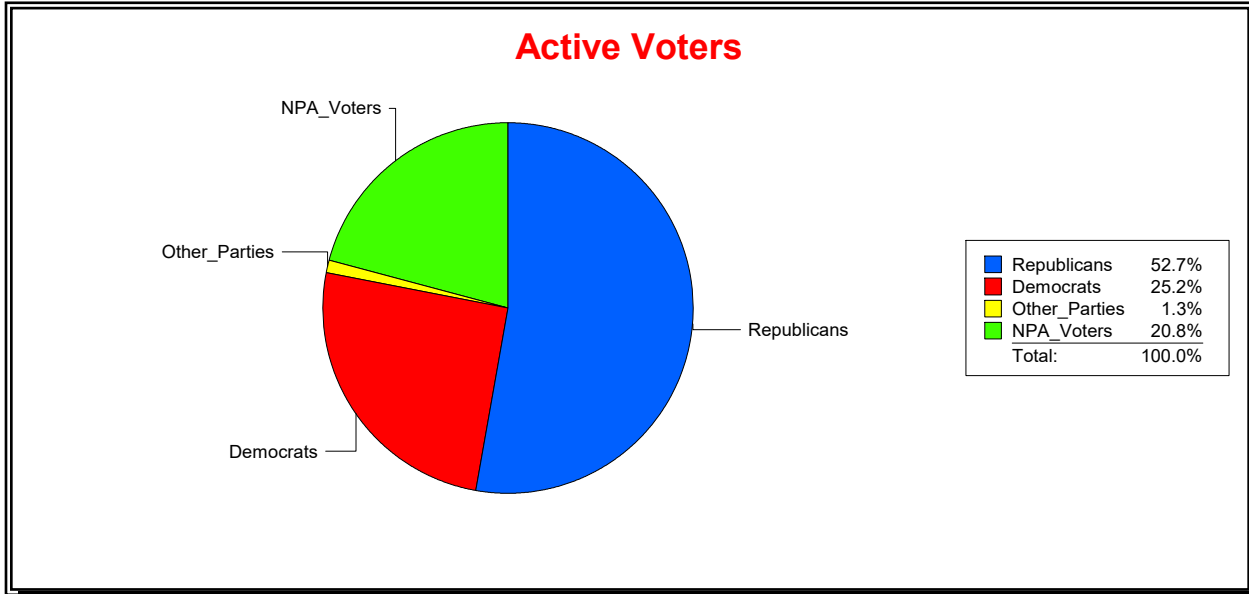

Vicky Oakes

Supervisor of Elections

St Johns County, FL

Date 6/1/2020

Time 09:15 AM

Graphs of District Registration

Active Registered Voters

Inactive Voters

District	Total	Dems	Reps	NonP	Other	Total	Dems	Reps	NonP	Other
State Senate - Dist 7	196,984	49,636	103,897	40,892	2,559	11,527	2,764	4,574	4,038	151