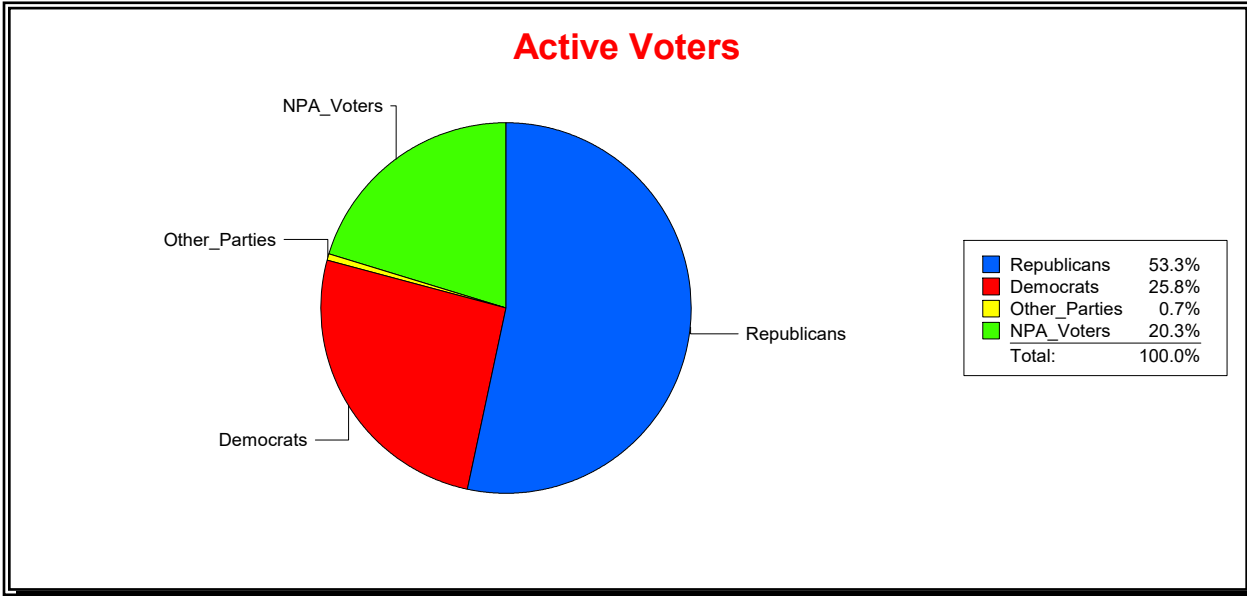

Vicky Oakes

Supervisor of Elections

St Johns County, FL

Date 6/1/2020

Time 09:15 AM

Graphs of District Registration

Active Registered Voters

Inactive Voters

District	Total	Dems	Reps	NonP	Other	Total	Dems	Reps	NonP	Other
Sandy Creek Comm Dev Dist	454	117	242	92	3	9	1	4	4	0