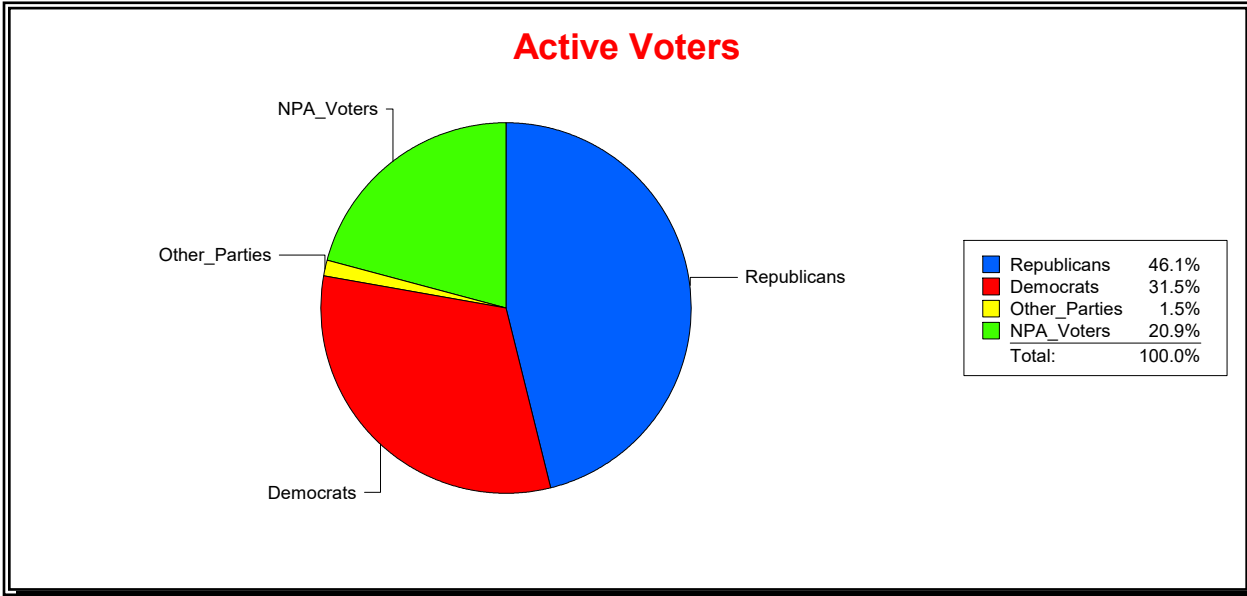

Vicky Oakes

Supervisor of Elections

St Johns County, FL

Date 6/1/2020

Time 09:15 AM

Graphs of District Registration

Active Registered Voters

Inactive Voters

District	Total	Dems	Reps	NonP	Other	Total	Dems	Reps	NonP	Other
School Board - Dist 5	34,153	10,772	15,745	7,140	496	2,777	740	937	1,047	53