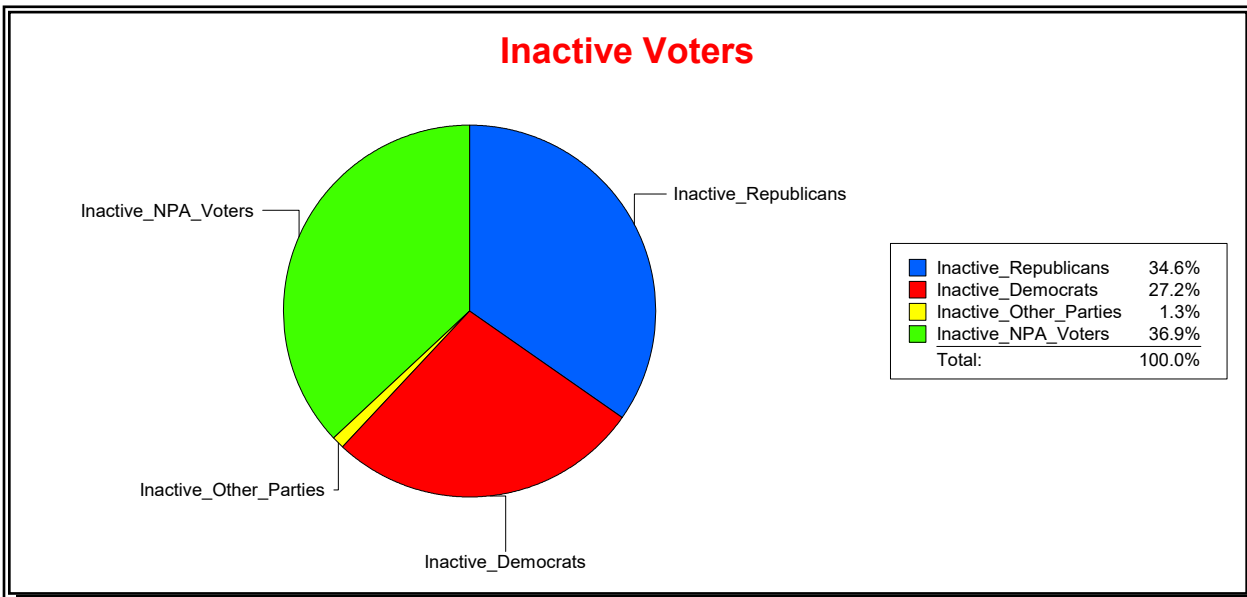

Vicky Oakes

Supervisor of Elections

St Johns County, FL

Date 6/1/2020

Time 09:15 AM

Graphs of District Registration

Active Registered Voters

Inactive Voters

District	Total	Dems	Reps	NonP	Other	Total	Dems	Reps	NonP	Other
County Commission - Dist 3	36,405	10,050	18,504	7,396	455	1,982	539	686	731	26