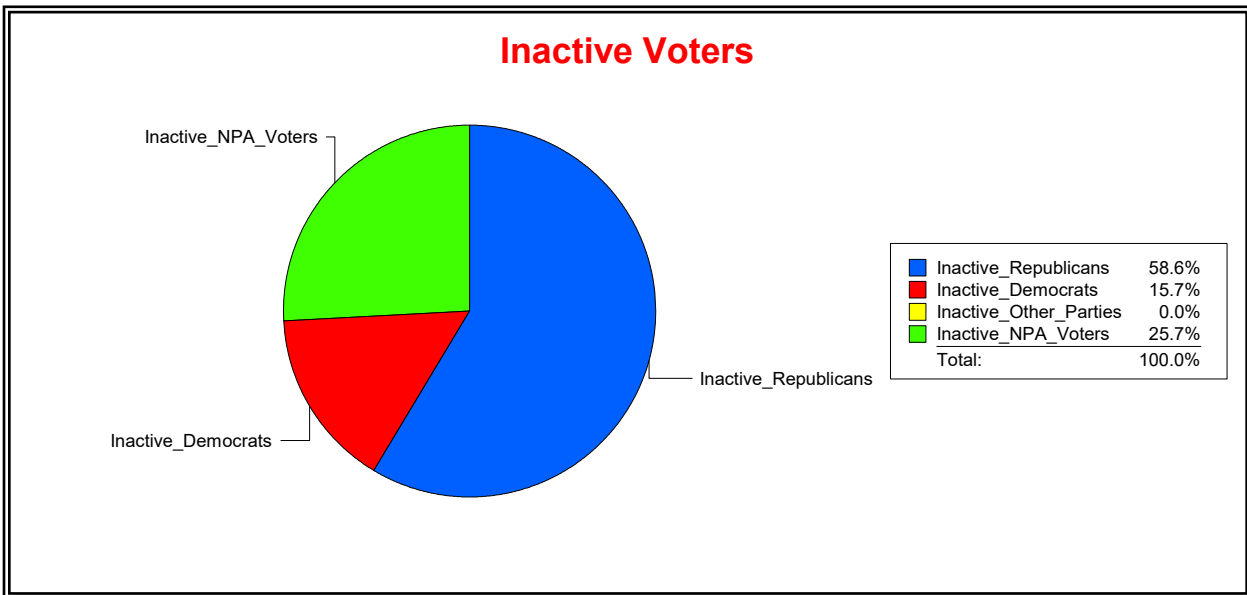

Vicky Oakes

Supervisor of Elections

St Johns County, FL

Date 6/1/2020

Time 09:15 AM

Graphs of District Registration

Active Registered Voters

Inactive Voters

District	Total	Dems	Reps	NonP	Other	Total	Dems	Reps	NonP	Other
World Commerce Comm Dev Dist	1,109	274	540	280	15	70	11	41	18	0