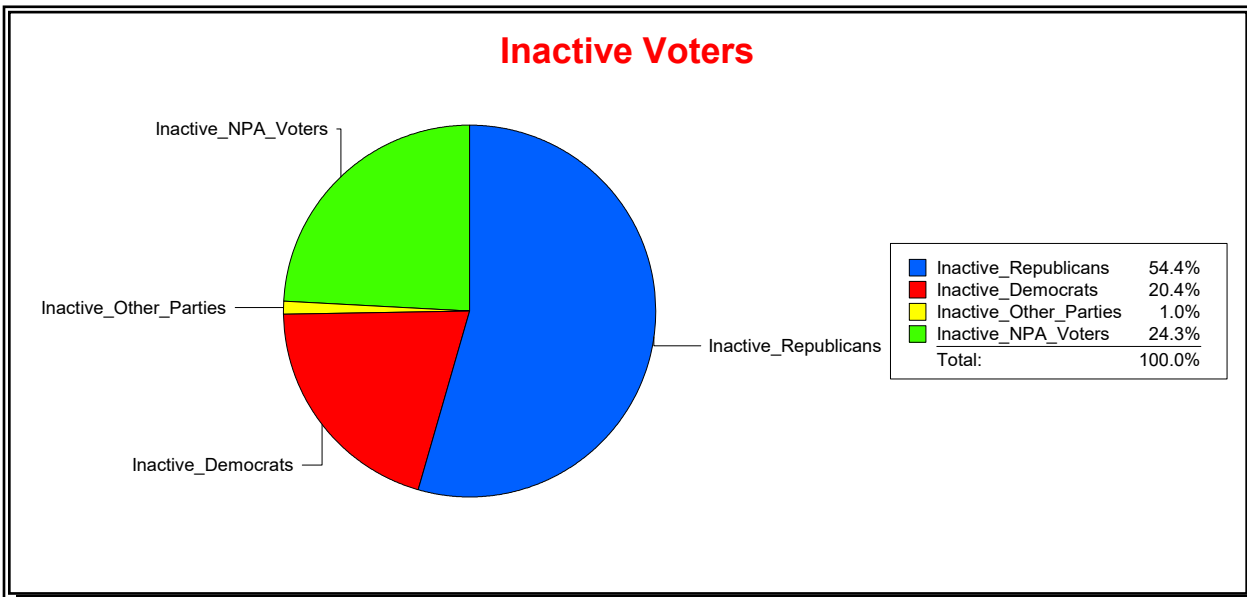

Vicky Oakes

Supervisor of Elections

St Johns County, FL

Date 6/1/2020

Time 09:15 AM

Graphs of District Registration

Active Registered Voters

Inactive Voters

District	Total	Dems	Reps	NonP	Other	Total	Dems	Reps	NonP	Other
Brandy Creek Comm Dev Dist	1,269	318	649	292	10	103	21	56	25	1