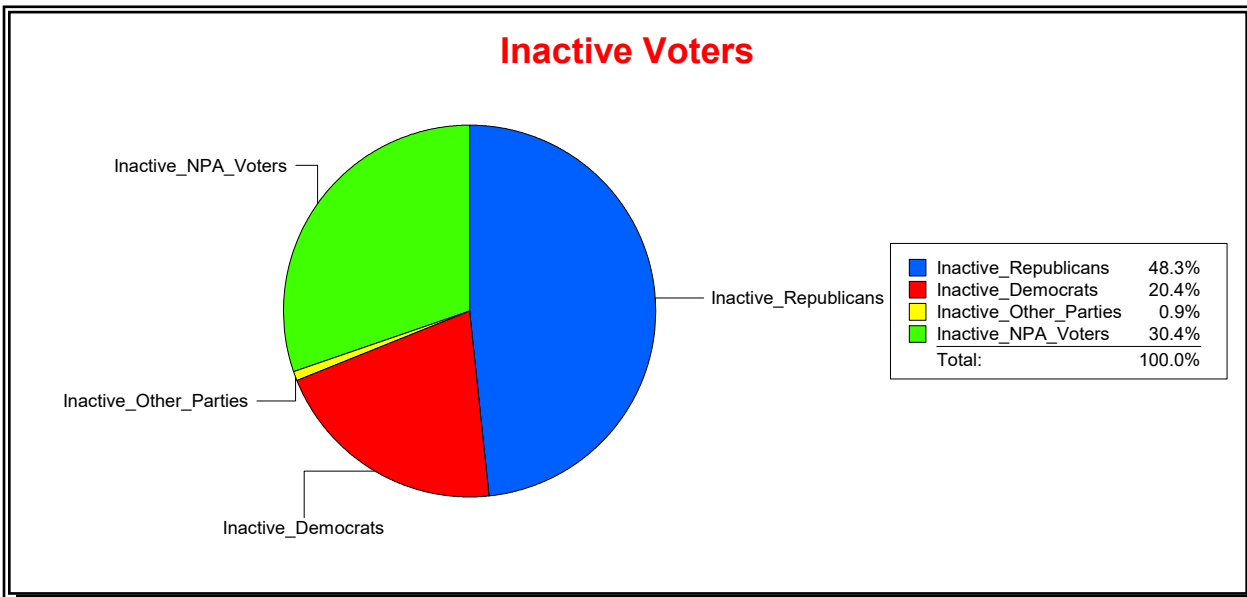

District	Total	Dems	Reps	NonP	Other	Total	Dems	Reps	NonP	Other
St. Johns County	196,984	49,636	103,897	40,892	2,559	11,527	2,764	4,574	4,038	151

Vicky Oakes

Supervisor of Elections

St Johns County, FL

Date 6/1/2020

Time 09:15 AM

Graphs of District Registration

Active Registered Voters

Inactive Voters

District	Total	Dems	Reps	NonP	Other	Total	Dems	Reps	NonP	Other
County Commission - Dist 1	43,662	9,202	24,962	8,958	540	1,937	396	936	588	17