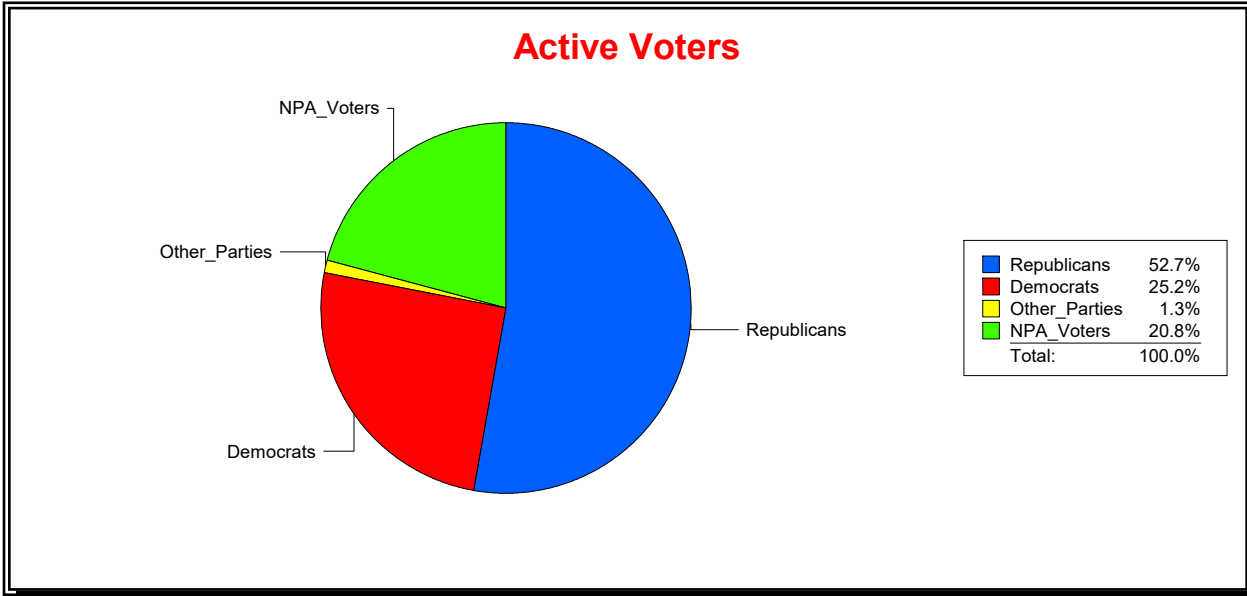

Vicky Oakes

Supervisor of Elections

St Johns County, FL

Date 6/1/2020

Time 09:15 AM

Graphs of District Registration

Active Registered Voters

Inactive Voters

District	Total	Dems	Reps	NonP	Other	Total	Dems	Reps	NonP	Other
St. Johns County	196,984	49,636	103,897	40,892	2,559	11,527	2,764	4,574	4,038	151