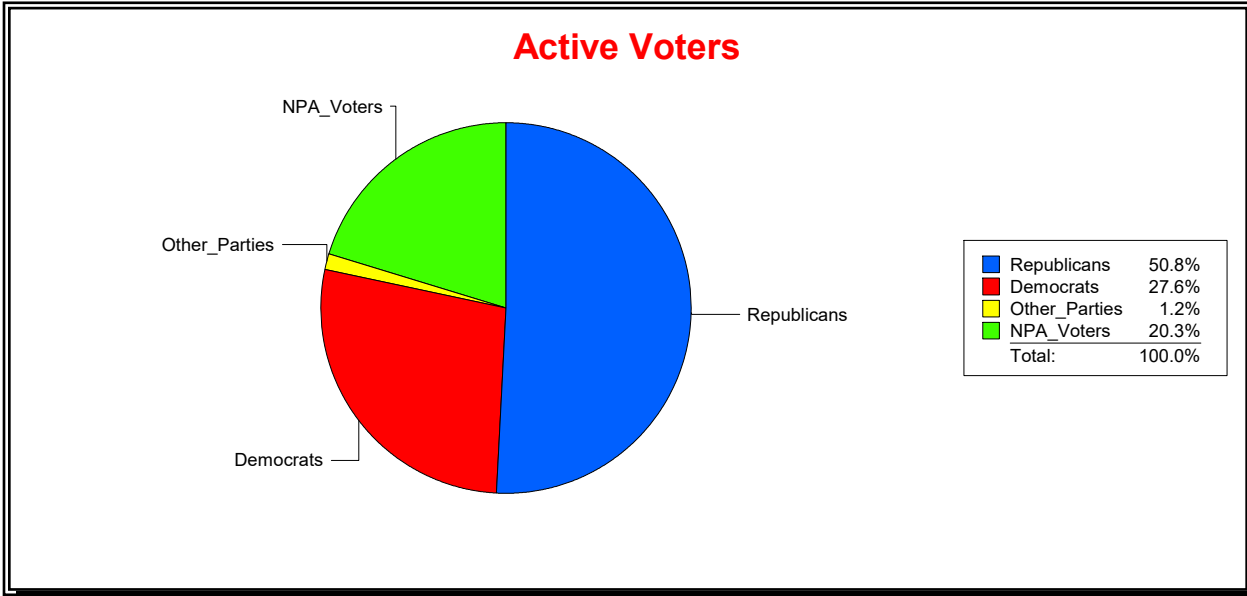

Vicky Oakes

Supervisor of Elections

St Johns County, FL

Date 6/1/2020

Time 09:15 AM

Graphs of District Registration

Active Registered Voters

Inactive Voters

District	Total	Dems	Reps	NonP	Other	Total	Dems	Reps	NonP	Other
County Commission - Dist 3	36,405	10,050	18,504	7,396	455	1,982	539	686	731	26