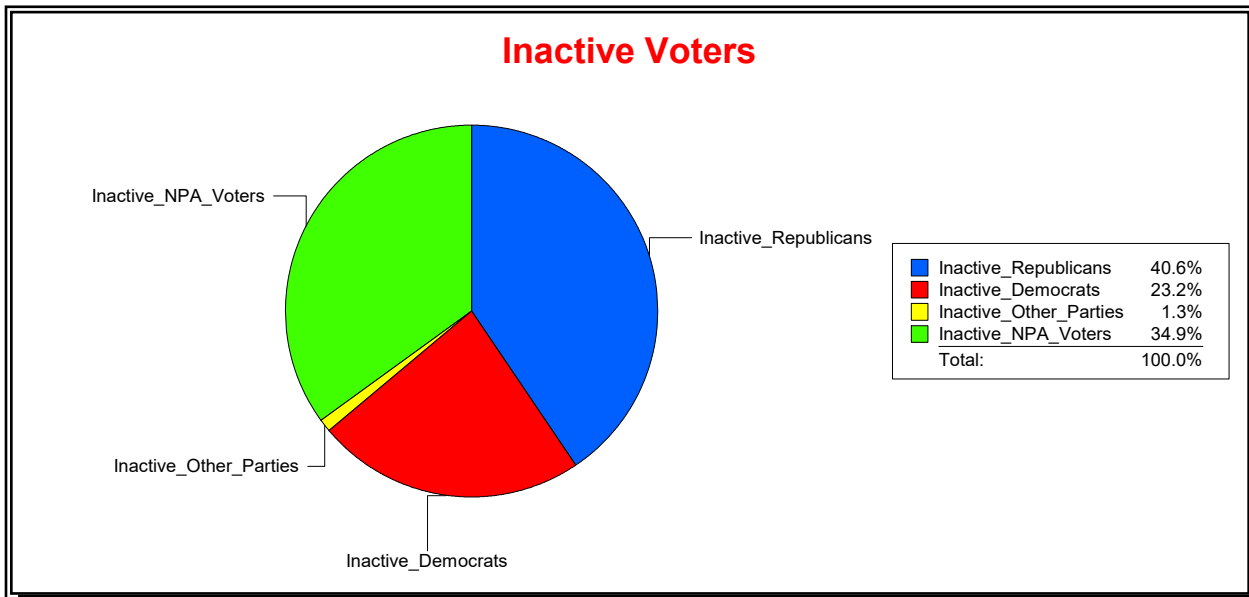

Vicky Oakes

Supervisor of Elections

St Johns County, FL

Date 6/1/2020

Time 09:15 AM

Graphs of District Registration

District	Active Registered Voters					Inactive Voters				
	Total	Dems	Reps	NonP	Other	Total	Dems	Reps	NonP	Other
US Congress - Dist 4	170,146	42,122	90,317	35,473	2,234	9,912	2,304	4,020	3,456	132