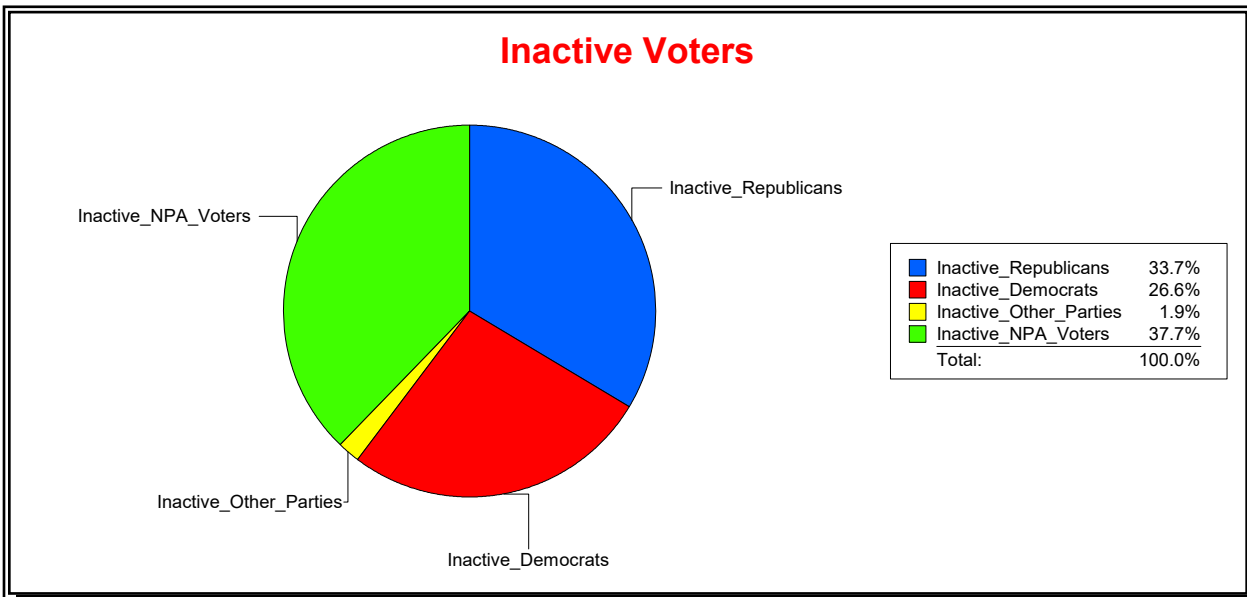

Vicky Oakes

Supervisor of Elections

St Johns County, FL

Date 6/1/2020

Time 09:15 AM

Graphs of District Registration

Active Registered Voters

Inactive Voters

District	Total	Dems	Reps	NonP	Other	Total	Dems	Reps	NonP	Other
School Board - Dist 5	34,153	10,772	15,745	7,140	496	2,777	740	937	1,047	53