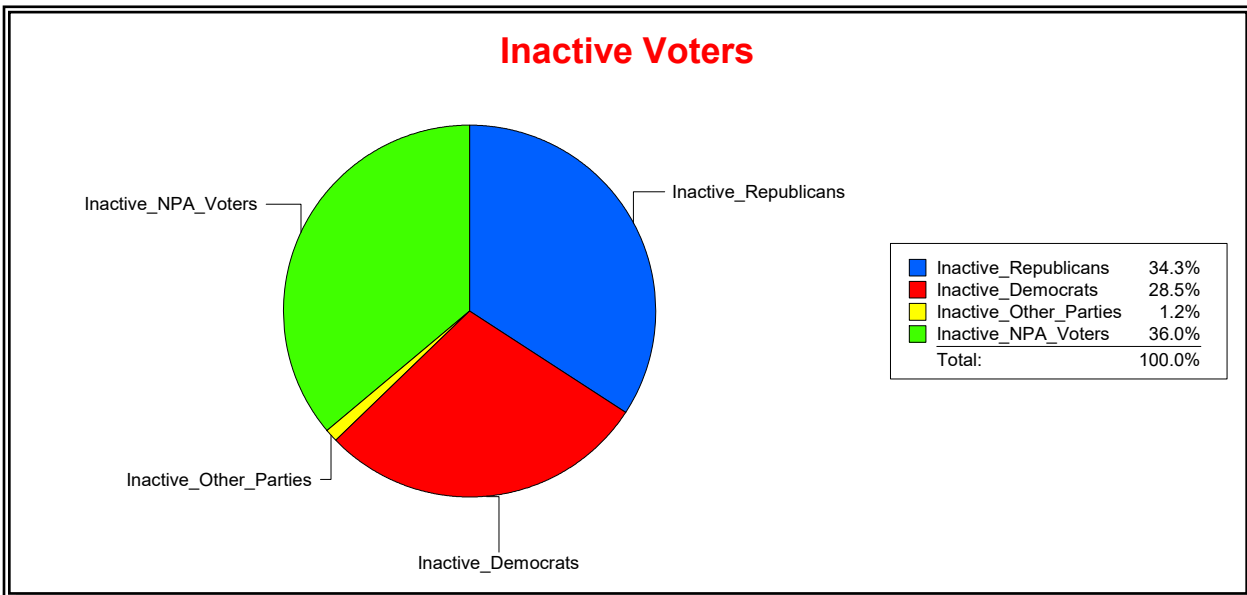

Vicky Oakes

Supervisor of Elections

St Johns County, FL

Date 6/1/2020

Time 09:15 AM

Graphs of District Registration

Active Registered Voters

Inactive Voters

District	Total	Dems	Reps	NonP	Other	Total	Dems	Reps	NonP	Other
US Congress - Dist 6	26,838	7,514	13,580	5,419	325	1,615	460	554	582	19