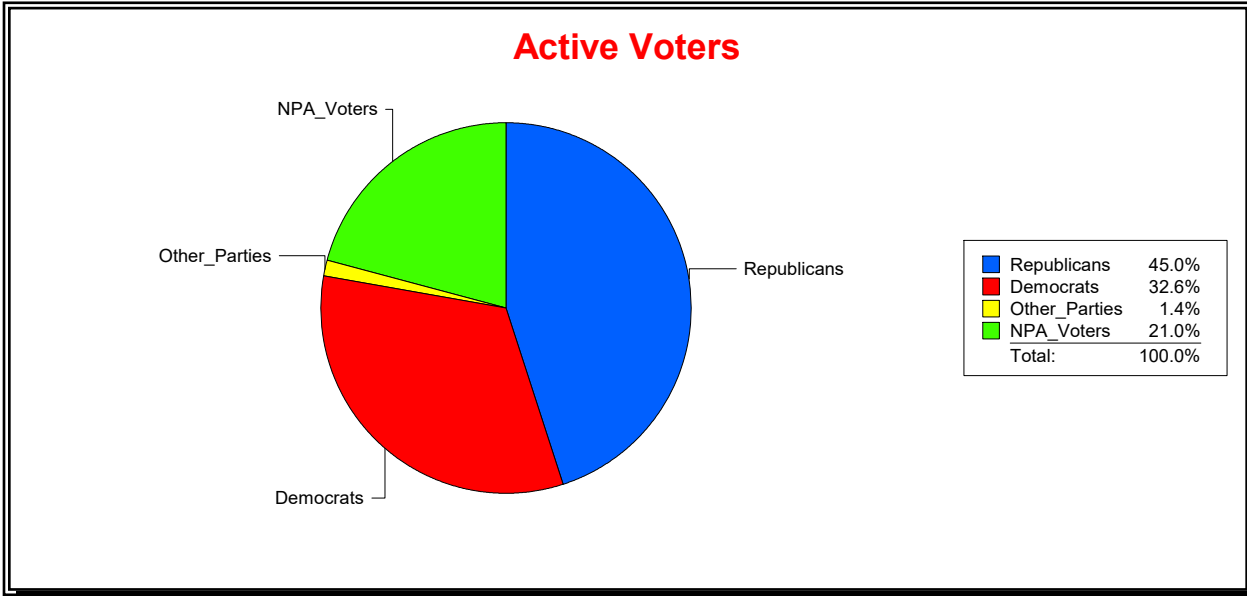

Vicky Oakes

Supervisor of Elections

St Johns County, FL

Date 6/1/2020

Time 09:15 AM

Graphs of District Registration

Active Registered Voters

Inactive Voters

District	Total	Dems	Reps	NonP	Other	Total	Dems	Reps	NonP	Other
Port Waterway & Beach	53,332	17,406	24,007	11,182	737	4,166	1,176	1,337	1,578	75