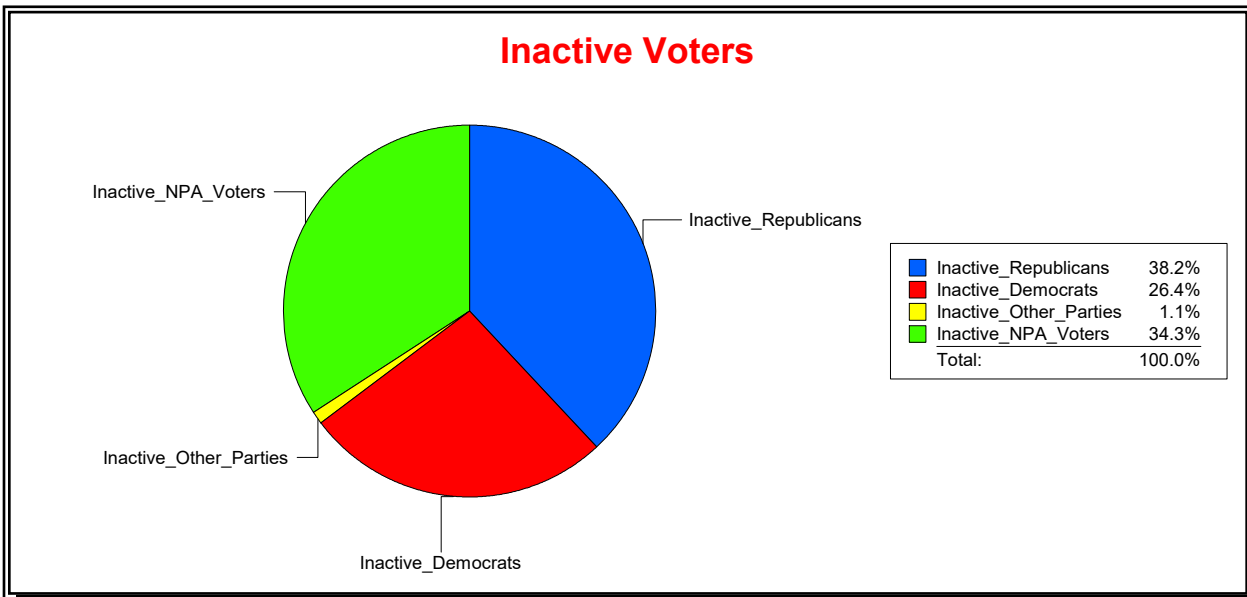

Vicky Oakes

Supervisor of Elections

St Johns County, FL

Date 6/1/2020

Time 09:15 AM

Graphs of District Registration

Active Registered Voters

Inactive Voters

District	Total	Dems	Reps	NonP	Other	Total	Dems	Reps	NonP	Other
School Board - Dist 2	35,210	9,545	17,688	7,565	412	2,359	623	901	809	26