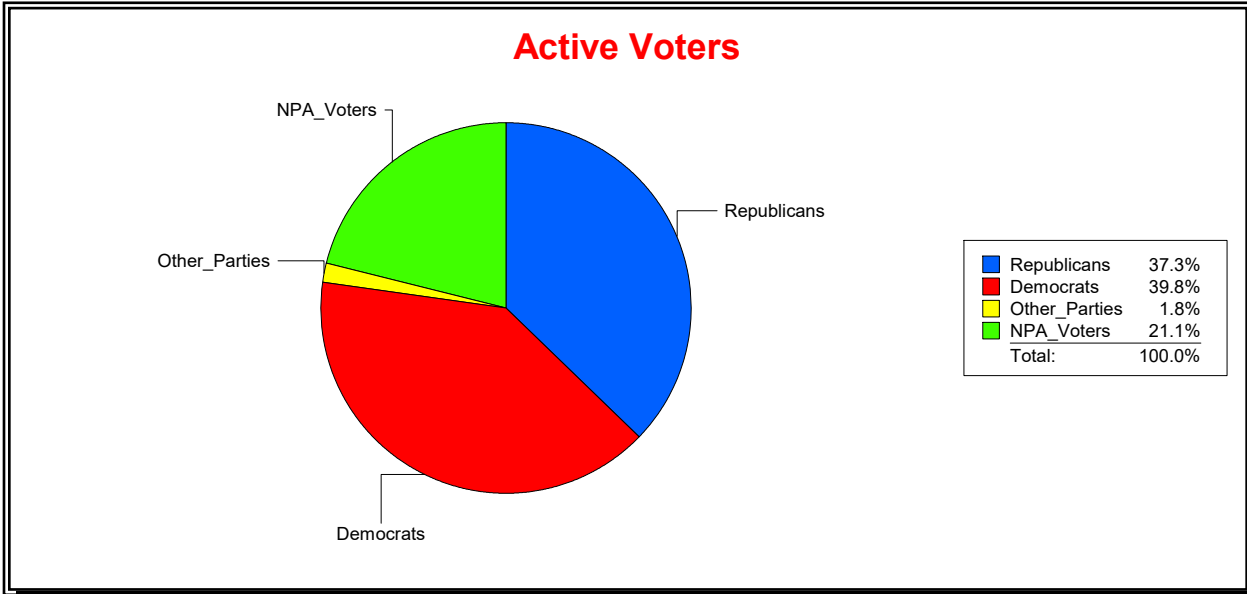

Vicky Oakes

Supervisor of Elections

St Johns County, FL

Date 6/1/2020

Time 09:15 AM

Graphs of District Registration

Active Registered Voters

Inactive Voters

District	Total	Dems	Reps	NonP	Other	Total	Dems	Reps	NonP	Other
St Augustine	10,487	4,170	3,916	2,212	189	1,232	385	350	468	29