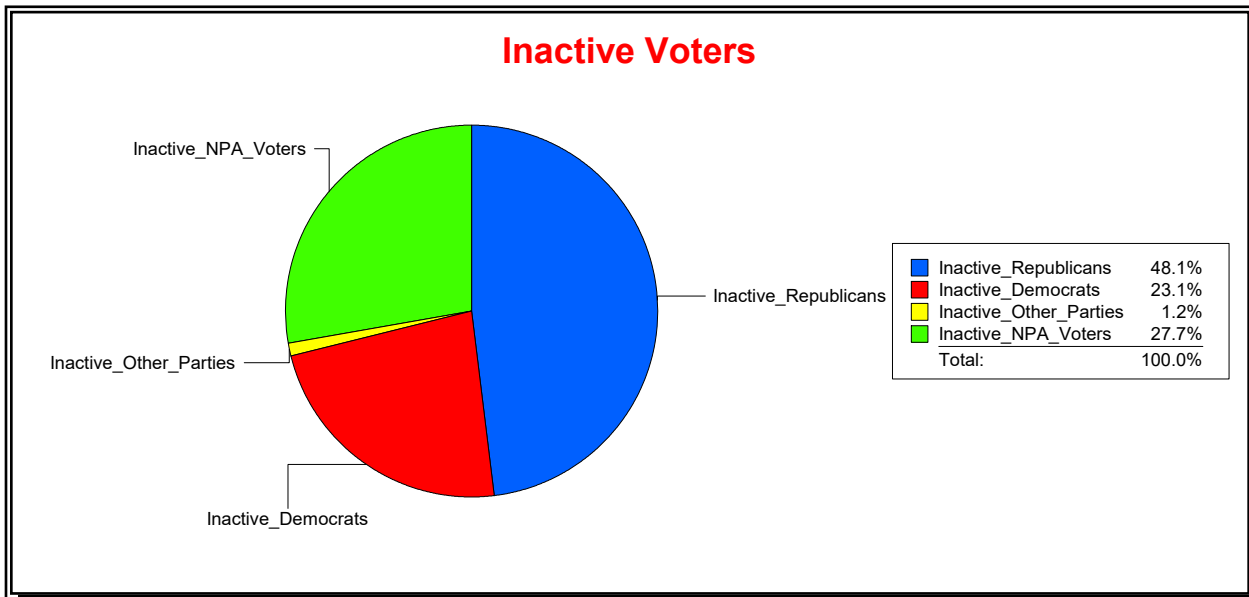

Supervisor of Elections

St Johns County, FL

Date 6/1/2020

Time 09:15 AM

Graphs of District Registration

Active Registered Voters

Inactive Voters

District	Total	Dems	Reps	NonP	Other	Total	Dems	Reps	NonP	Other
Durbin Crossing Comm Dev Dist	4,536	1,087	2,230	1,166	53	260	60	125	72	3