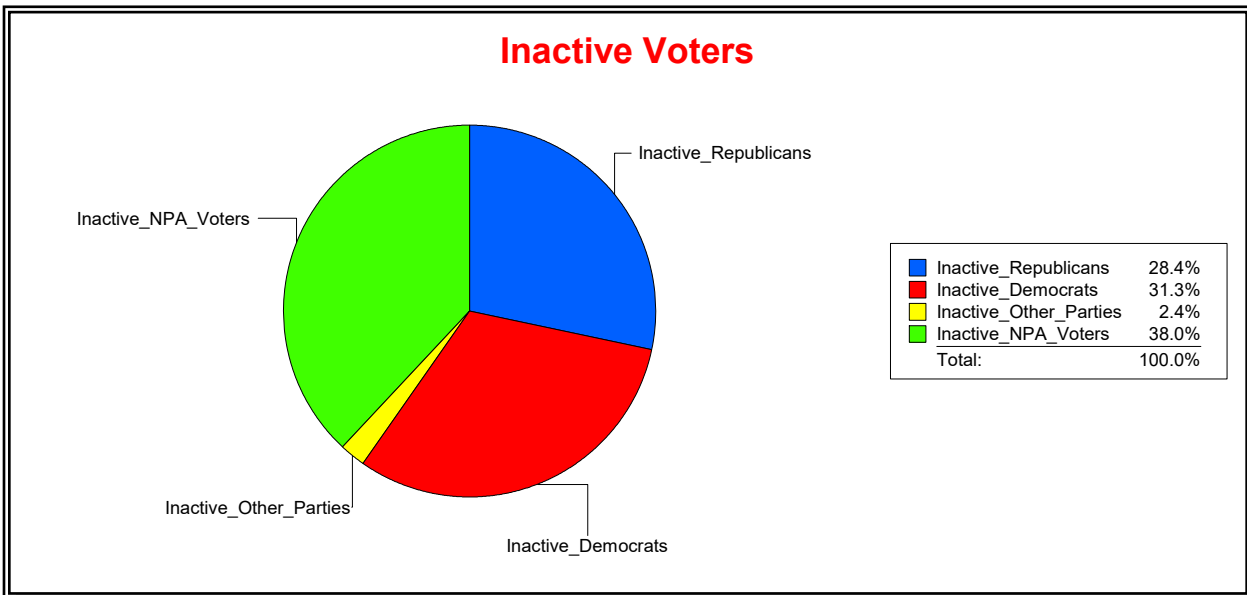

Vicky Oakes

Supervisor of Elections

St Johns County, FL

Date 6/1/2020

Time 09:15 AM

Graphs of District Registration

Active Registered Voters

Inactive Voters

District	Total	Dems	Reps	NonP	Other	Total	Dems	Reps	NonP	Other
St Augustine	10,487	4,170	3,916	2,212	189	1,232	385	350	468	29