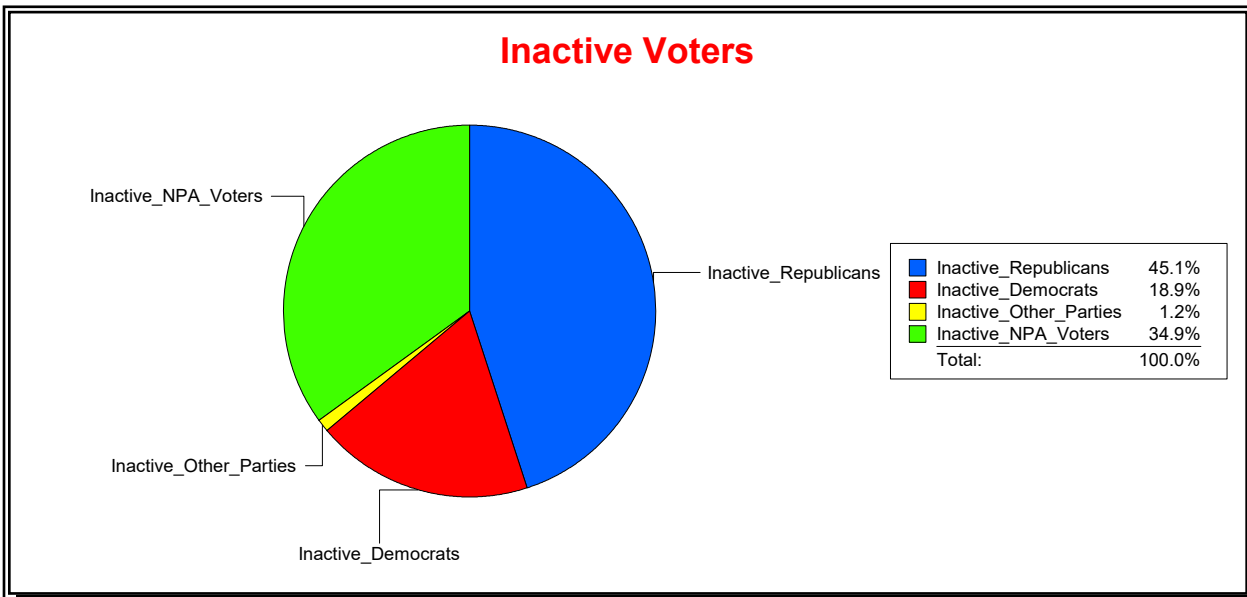

Vicky Oakes

Supervisor of Elections

St Johns County, FL

Date 6/1/2020

Time 09:15 AM

Graphs of District Registration

Active Registered Voters

Inactive Voters

District	Total	Dems	Reps	NonP	Other	Total	Dems	Reps	NonP	Other
County Commission - Dist 4	47,554	10,067	26,998	9,833	656	2,472	466	1,114	863	29