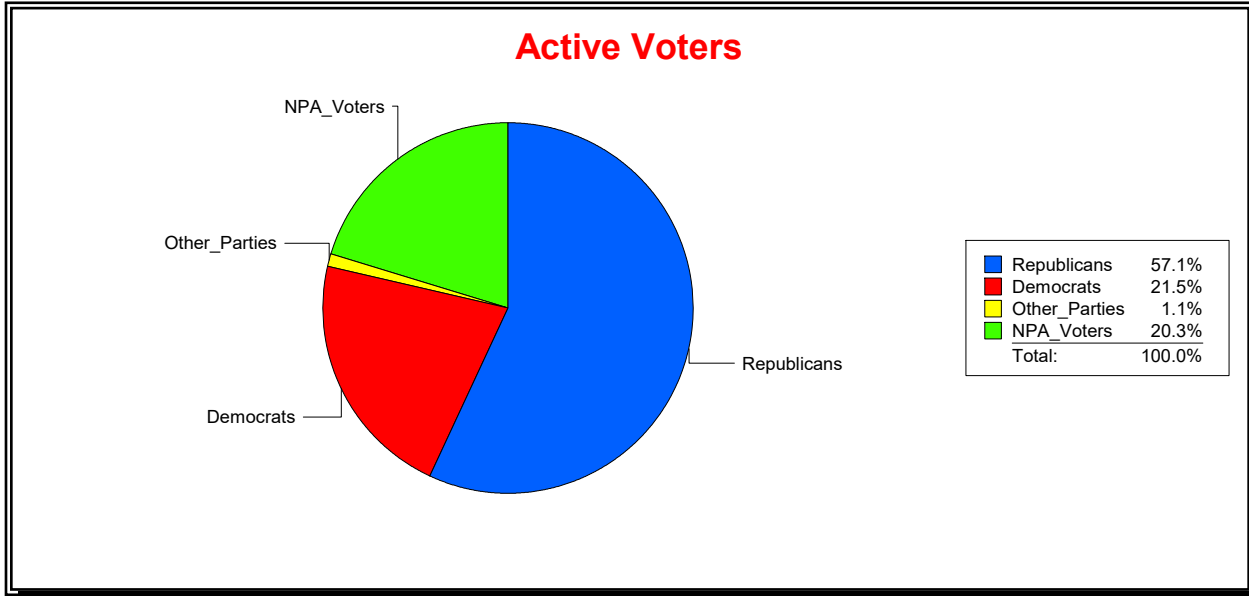

Supervisor of Elections

St Johns County, FL

Date 6/1/2020

Time 09:15 AM

Graphs of District Registration

Active Registered Voters

Inactive Voters

District	Total	Dems	Reps	NonP	Other	Total	Dems	Reps	NonP	Other
Julington Creek Comm Dev Dist	12,439	2,680	7,099	2,528	132	704	157	321	216	10