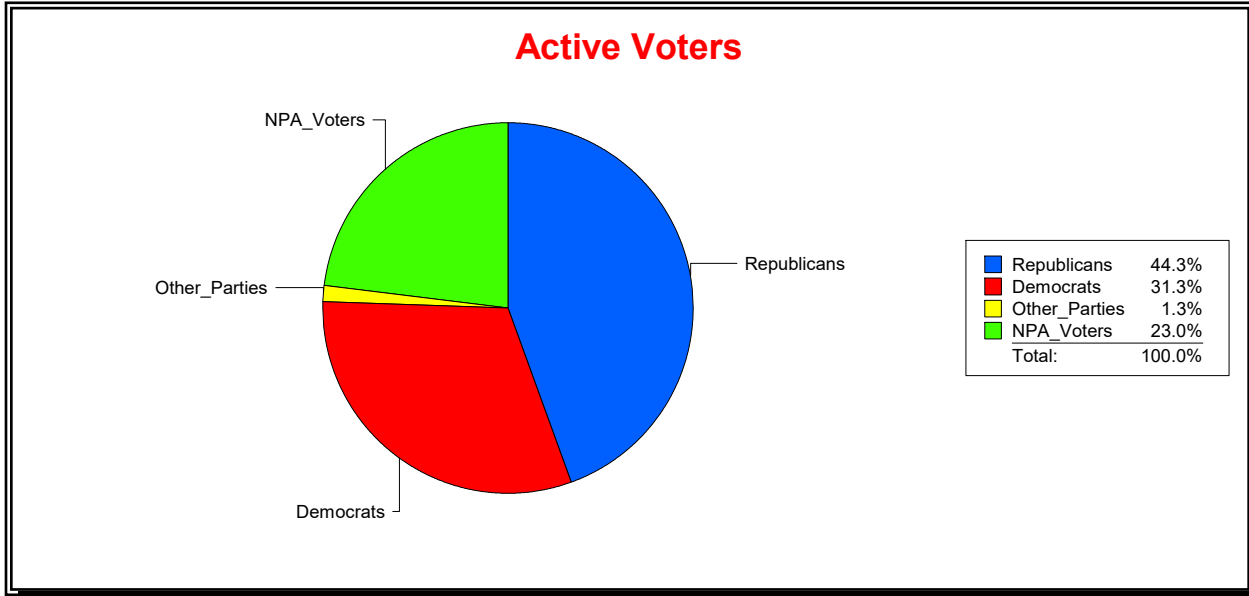

Vicky Oakes

Supervisor of Elections

St Johns County, FL

Date 6/1/2020

Time 09:15 AM

Graphs of District Registration

Active Registered Voters

Inactive Voters

District	Total	Dems	Reps	NonP	Other	Total	Dems	Reps	NonP	Other
Heritage Park Comm Dev Dist	1,358	425	602	313	18	49	11	21	17	0