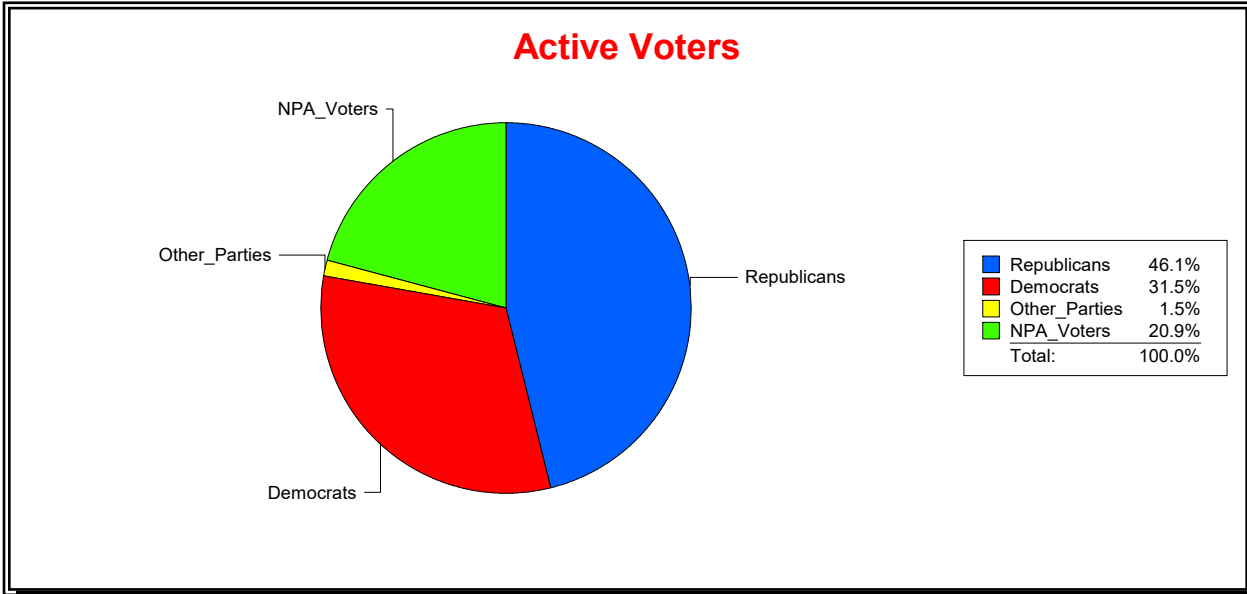

Vicky Oakes

Supervisor of Elections

St Johns County, FL

Date 6/1/2020

Time 09:15 AM

Graphs of District Registration

Active Registered Voters

Inactive Voters

District	Total	Dems	Reps	NonP	Other	Total	Dems	Reps	NonP	Other
County Commission - Dist 5	34,153	10,772	15,745	7,140	496	2,777	740	937	1,047	53