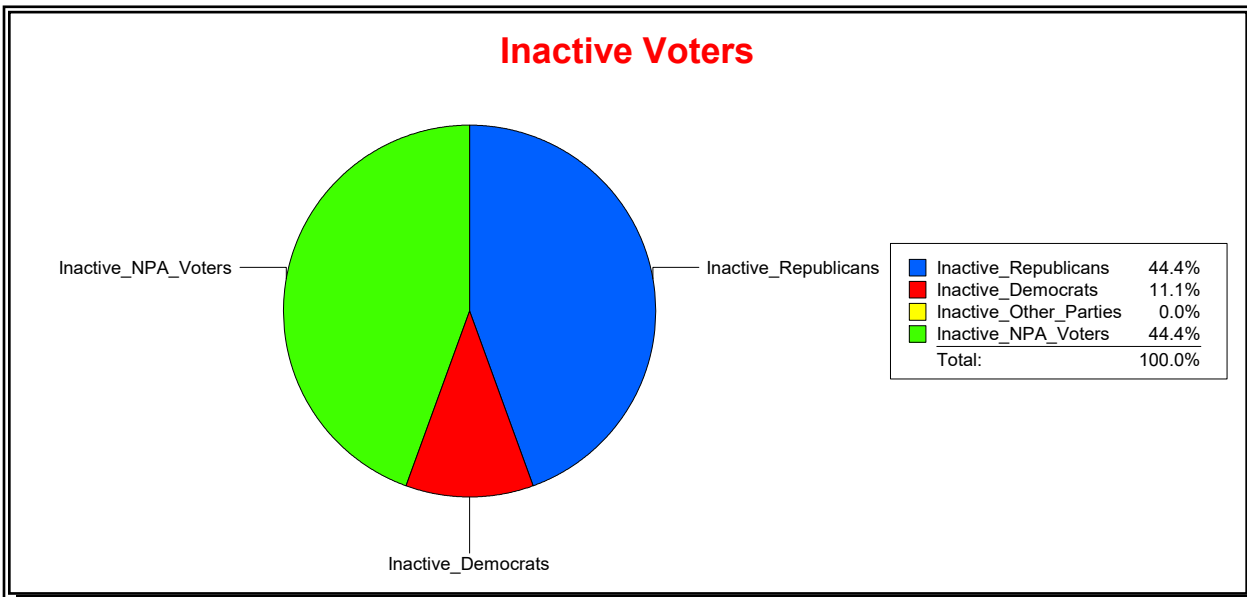

Vicky Oakes

Supervisor of Elections

St Johns County, FL

Date 6/1/2020

Time 09:15 AM

Graphs of District Registration

Active Registered Voters

Inactive Voters

District	Total	Dems	Reps	NonP	Other	Total	Dems	Reps	NonP	Other
Sandy Creek Comm Dev Dist	454	117	242	92	3	9	1	4	4	0