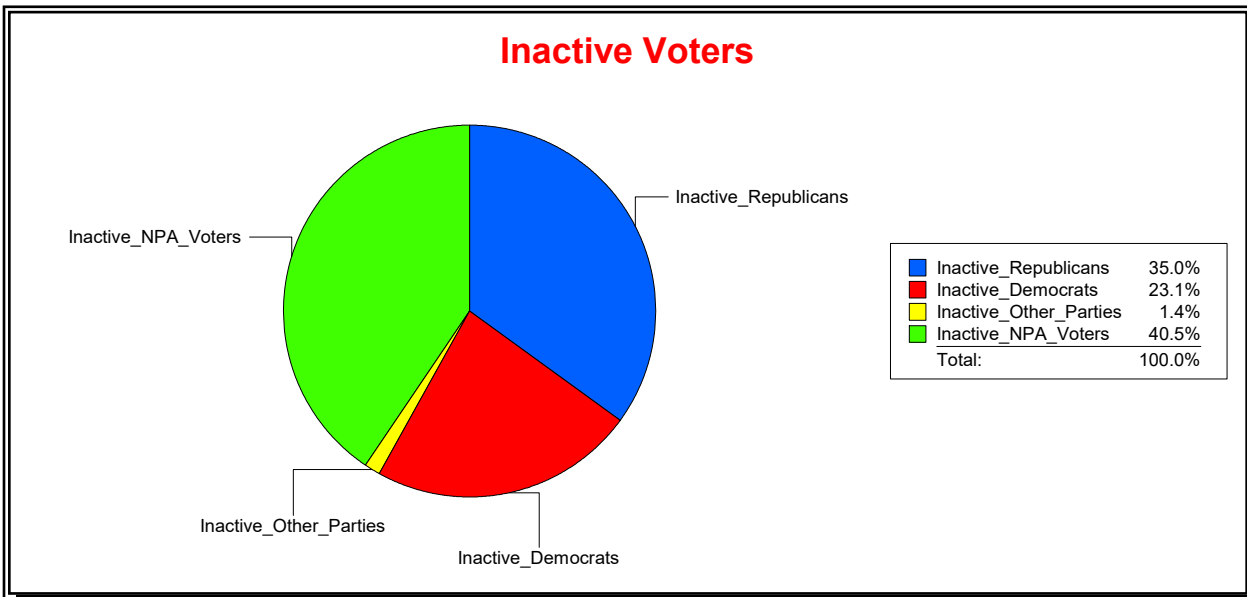

Vicky Oakes

Supervisor of Elections

St Johns County, FL

Date 6/1/2020

Time 09:15 AM

Graphs of District Registration

Active Registered Voters

Inactive Voters

District	Total	Dems	Reps	NonP	Other	Total	Dems	Reps	NonP	Other
St Augustine Beach	5,482	1,611	2,619	1,190	62	420	97	147	170	6