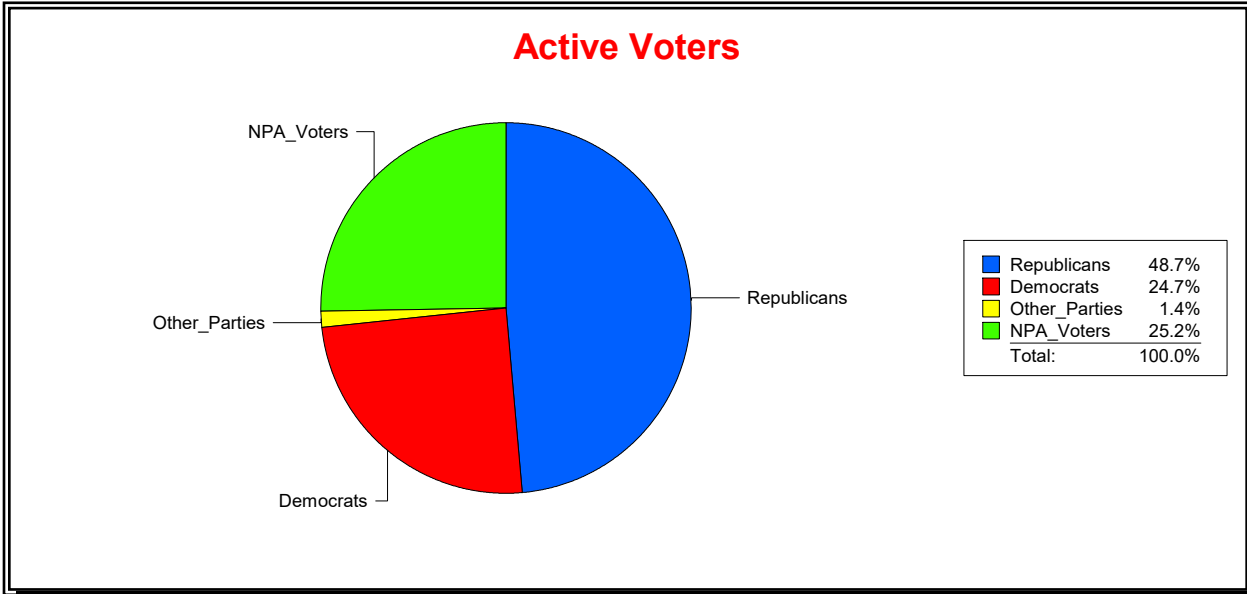

Vicky Oakes

Supervisor of Elections

St Johns County, FL

Date 6/1/2020

Time 09:15 AM

Graphs of District Registration

Active Registered Voters

Inactive Voters

District	Total	Dems	Reps	NonP	Other	Total	Dems	Reps	NonP	Other
World Commerce Comm Dev Dist	1,109	274	540	280	15	70	11	41	18	0