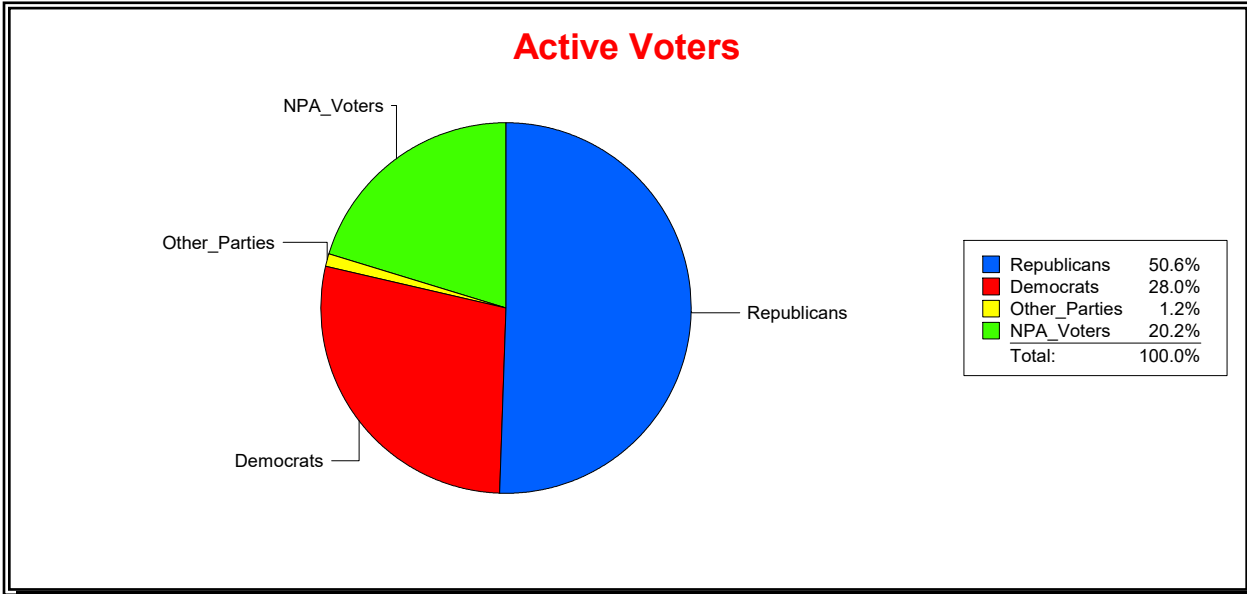

Vicky Oakes

Supervisor of Elections

St Johns County, FL

Date 6/1/2020

Time 09:15 AM

Graphs of District Registration

Active Registered Voters

Inactive Voters

District	Total	Dems	Reps	NonP	Other	Total	Dems	Reps	NonP	Other
US Congress - Dist 6	26,838	7,514	13,580	5,419	325	1,615	460	554	582	19