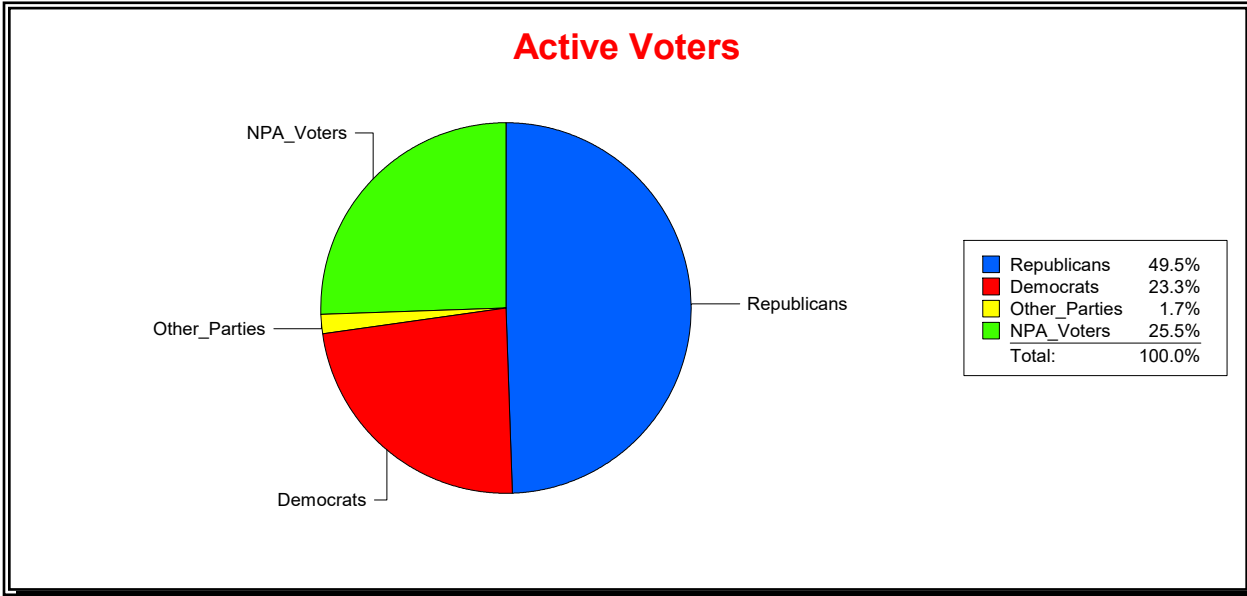

Vicky Oakes

Supervisor of Elections

St Johns County, FL

Date 6/1/2020

Time 09:15 AM

Graphs of District Registration

Active Registered Voters

Inactive Voters

District	Total	Dems	Reps	NonP	Other	Total	Dems	Reps	NonP	Other
Aberdeen Comm Dev Dist	2,998	700	1,483	763	52	194	40	90	62	2