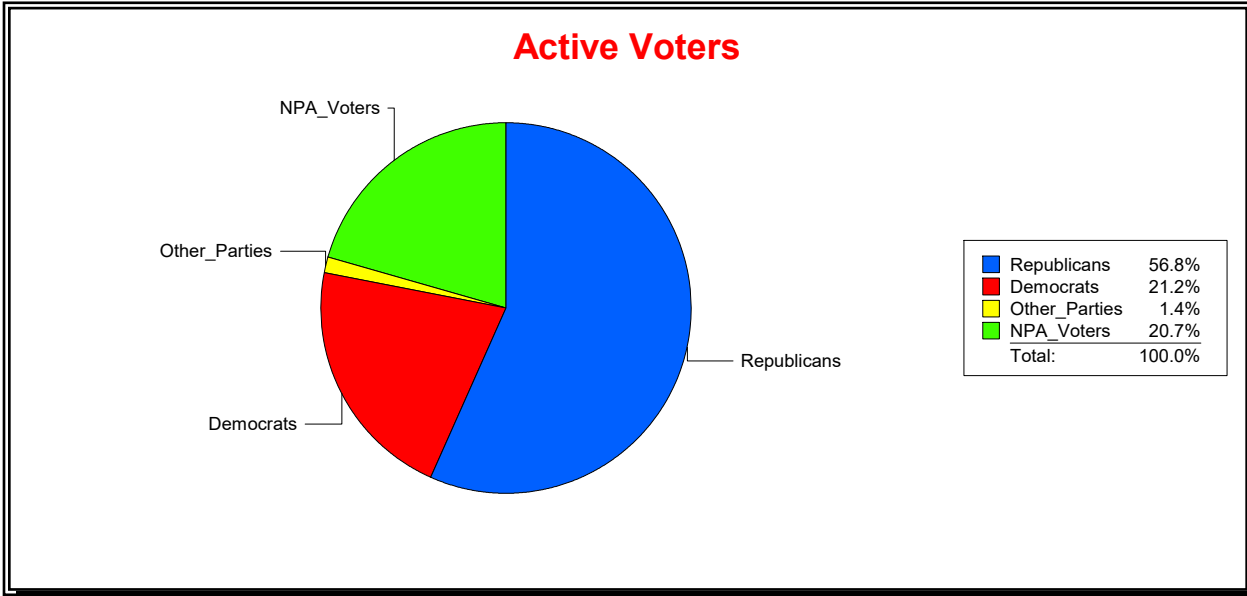

Vicky Oakes

Supervisor of Elections

St Johns County, FL

Date 6/1/2020

Time 09:15 AM

Graphs of District Registration

Active Registered Voters

Inactive Voters

District	Total	Dems	Reps	NonP	Other	Total	Dems	Reps	NonP	Other
County Commission - Dist 4	47,554	10,067	26,998	9,833	656	2,472	466	1,114	863	29