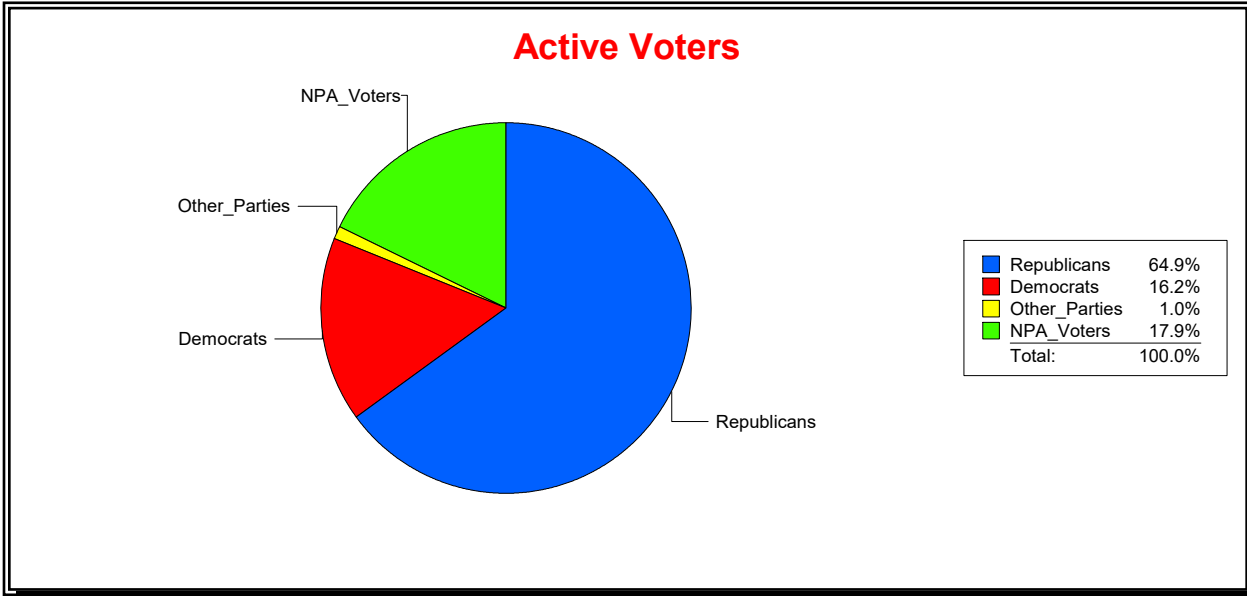

Vicky Oakes

Supervisor of Elections

St Johns County, FL

Date 6/1/2020

Time 09:15 AM

Graphs of District Registration

Active Registered Voters

Inactive Voters

District	Total	Dems	Reps	NonP	Other	Total	Dems	Reps	NonP	Other
Sampson Creek Comm Dev Dist	1,873	304	1,216	335	18	87	17	45	23	2