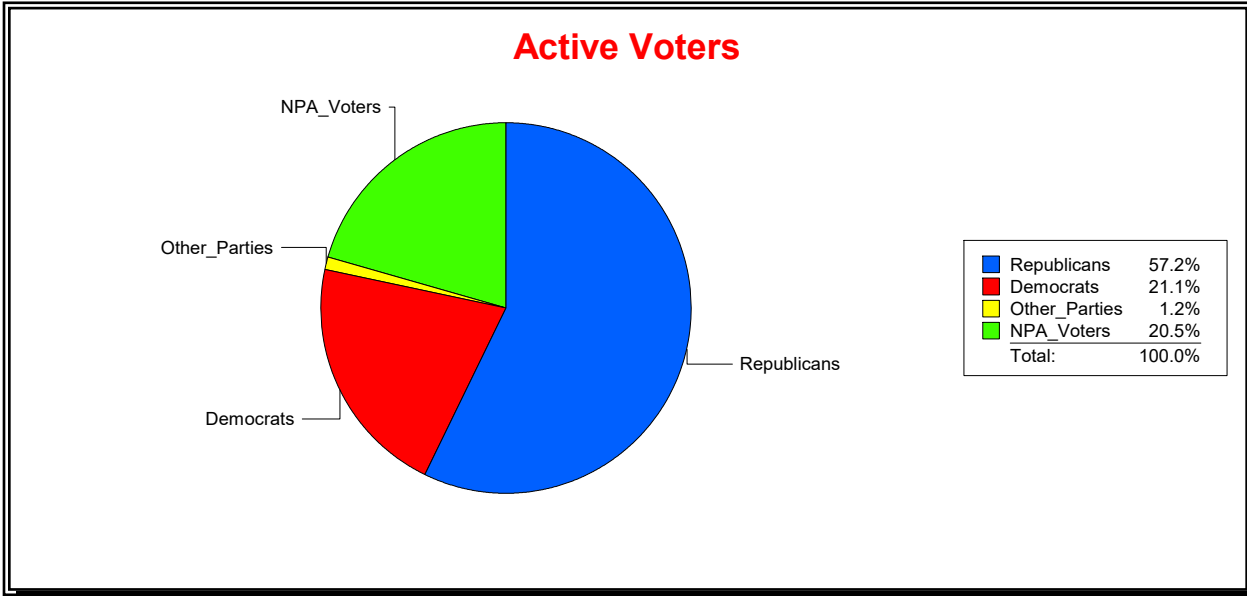

Vicky Oakes

Supervisor of Elections

St Johns County, FL

Date 6/1/2020

Time 09:15 AM

Graphs of District Registration

Active Registered Voters

Inactive Voters

District	Total	Dems	Reps	NonP	Other	Total	Dems	Reps	NonP	Other
School Board - Dist 1	43,662	9,202	24,962	8,958	540	1,937	396	936	588	17