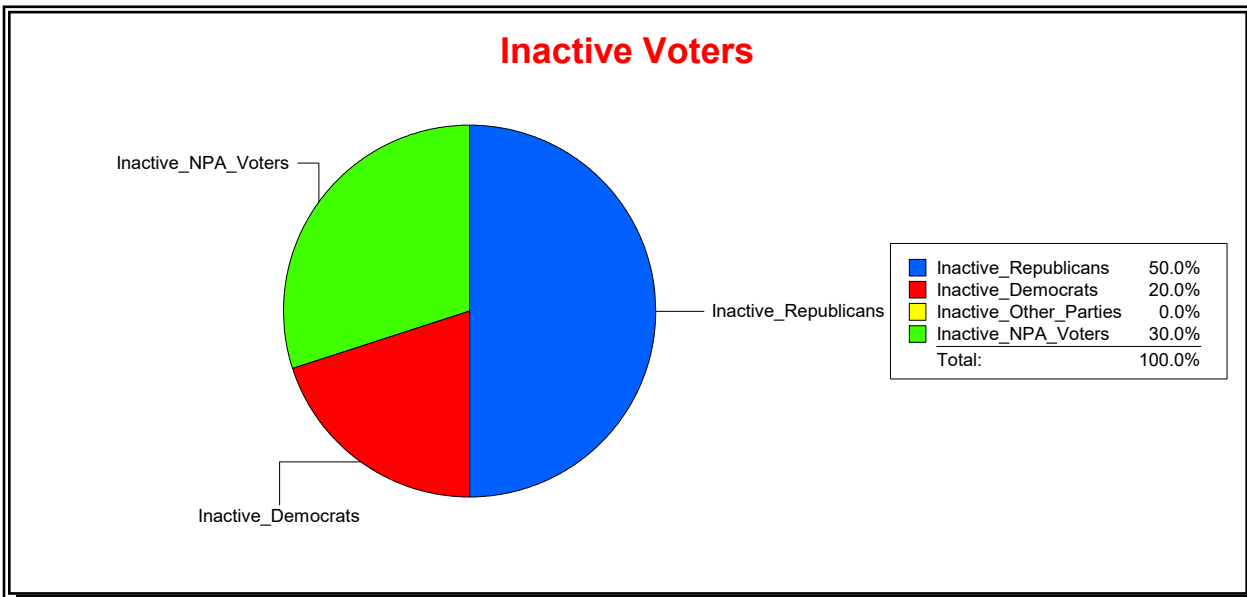

Vicky Oakes

Supervisor of Elections

St Johns County, FL

Date 6/1/2020

Time 09:15 AM

Graphs of District Registration

Active Registered Voters

Inactive Voters

District	Total	Dems	Reps	NonP	Other	Total	Dems	Reps	NonP	Other
Rivers Edge Comm Dev Dist	1,694	328	1,001	340	25	20	4	10	6	0