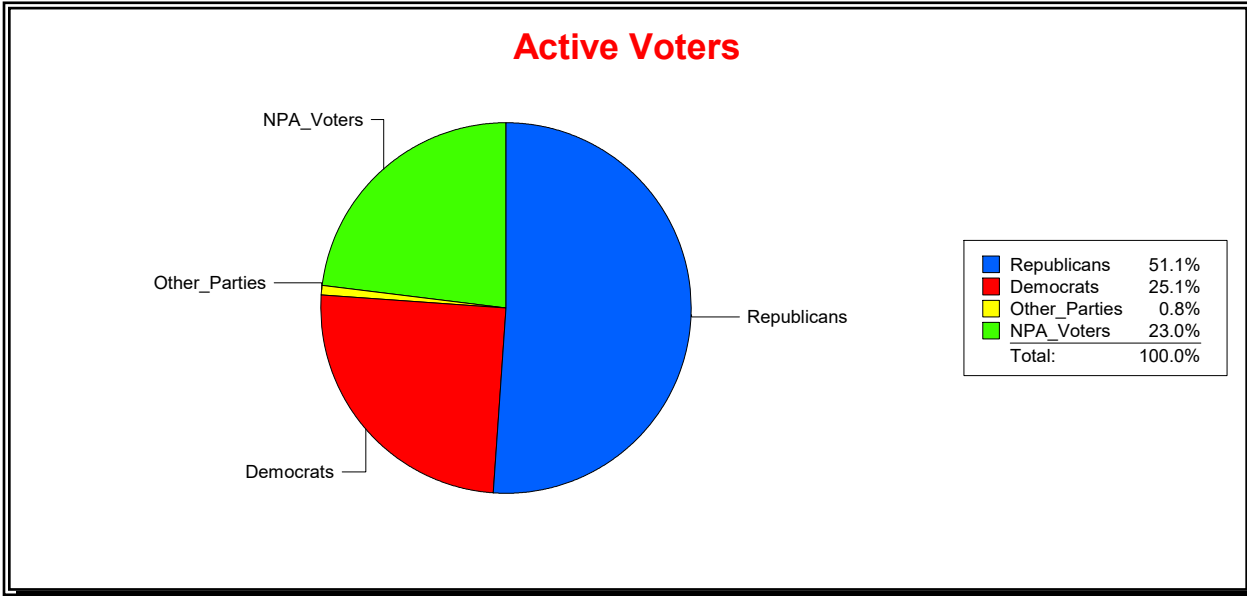

Vicky Oakes

Supervisor of Elections

St Johns County, FL

Date 6/1/2020

Time 09:15 AM

Graphs of District Registration

Active Registered Voters

Inactive Voters

District	Total	Dems	Reps	NonP	Other	Total	Dems	Reps	NonP	Other
Brandy Creek Comm Dev Dist	1,269	318	649	292	10	103	21	56	25	1