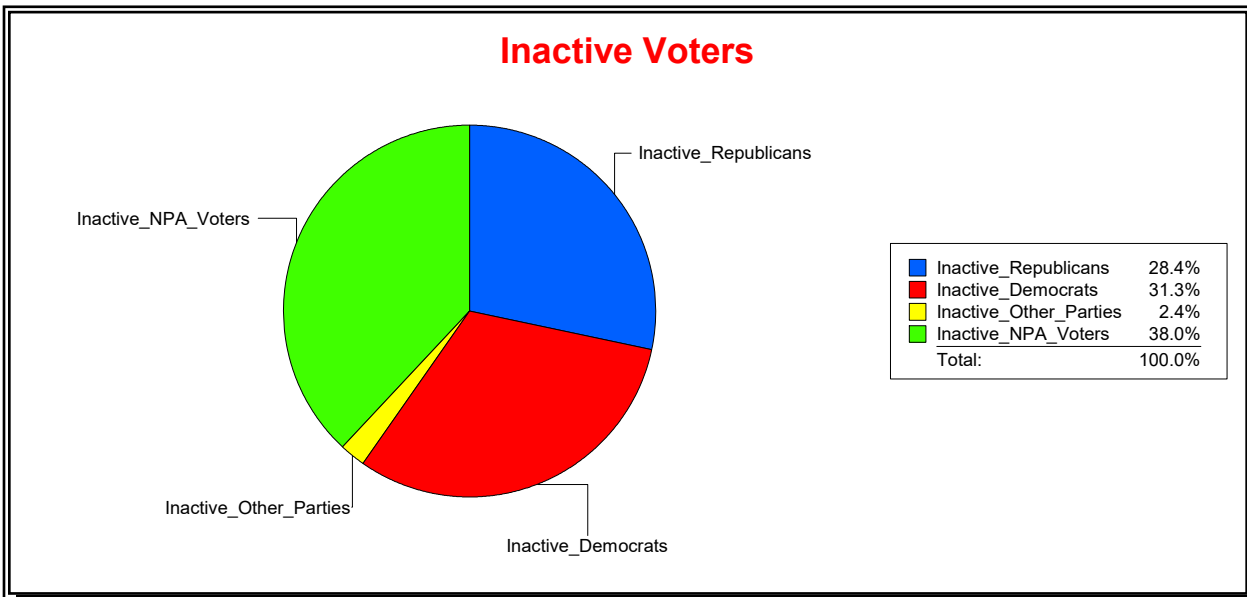

Vicky Oakes

Supervisor of Elections

St Johns County, FL

Date 6/1/2020

Time 09:15 AM

Graphs of District Registration

Active Registered Voters

Inactive Voters

District	Total	Dems	Reps	NonP	Other	Total	Dems	Reps	NonP	Other
St Augustine	10,487	4,170	3,916	2,212	189	1,232	385	350	468	29