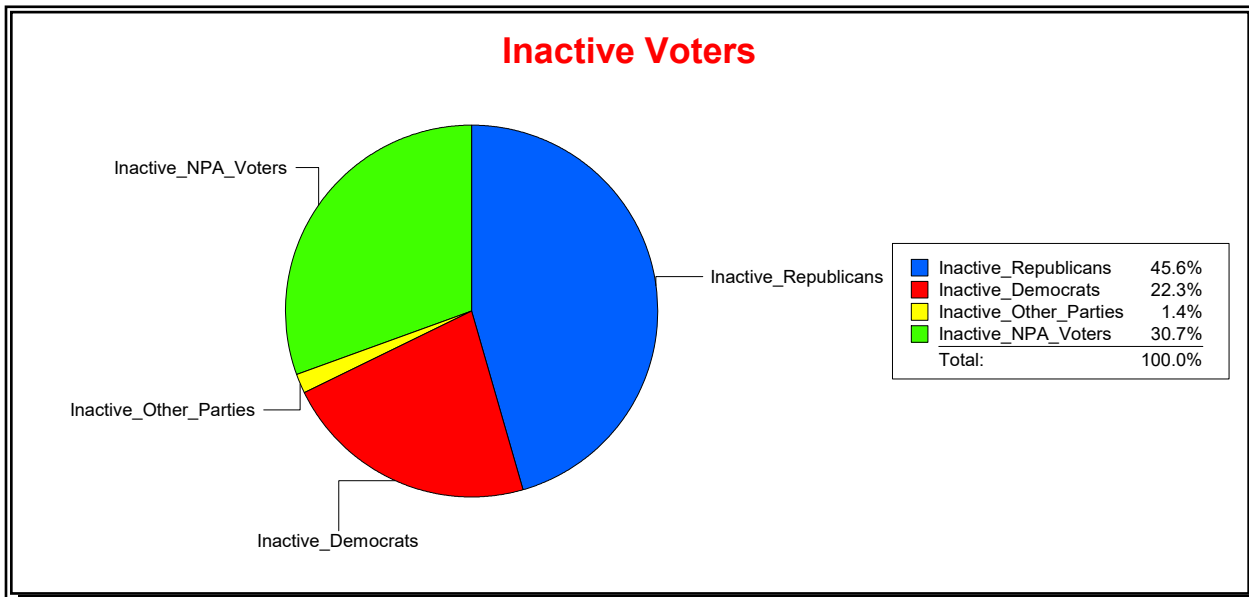

Supervisor of Elections

St Johns County, FL

Date 6/1/2020

Time 09:15 AM

Graphs of District Registration

Active Registered Voters

Inactive Voters

District	Total	Dems	Reps	NonP	Other	Total	Dems	Reps	NonP	Other
Julington Creek Comm Dev Dist	12,439	2,680	7,099	2,528	132	704	157	321	216	10