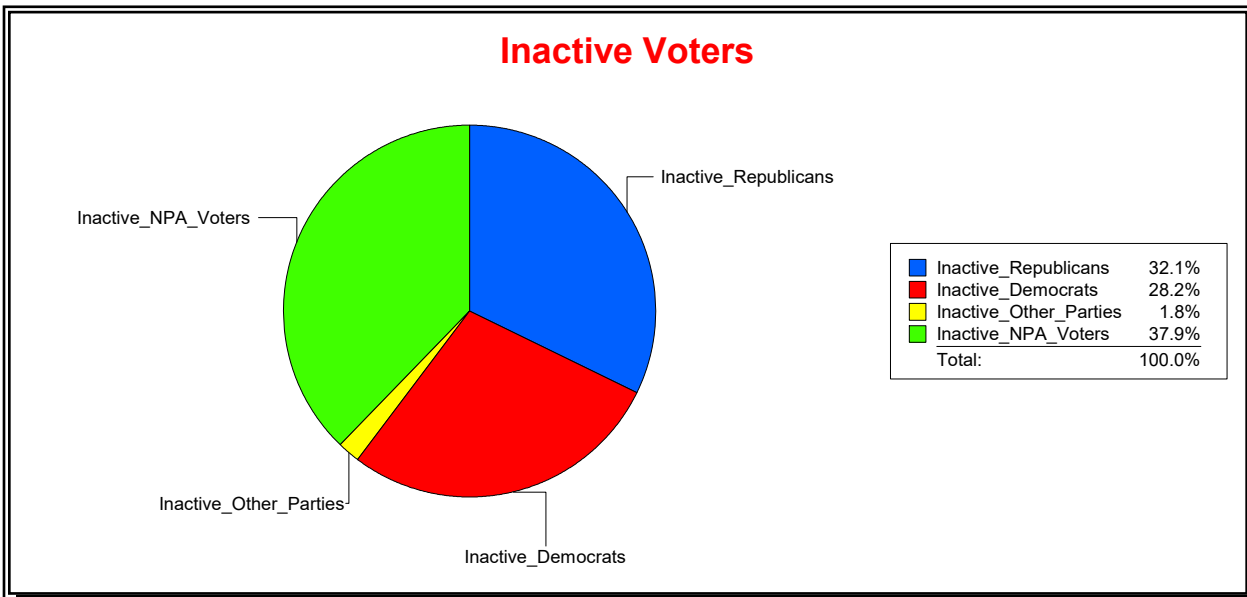

Vicky Oakes

Supervisor of Elections

St Johns County, FL

Date 6/1/2020

Time 09:15 AM

Graphs of District Registration

Active Registered Voters

Inactive Voters

District	Total	Dems	Reps	NonP	Other	Total	Dems	Reps	NonP	Other
Port Waterway & Beach	53,332	17,406	24,007	11,182	737	4,166	1,176	1,337	1,578	75