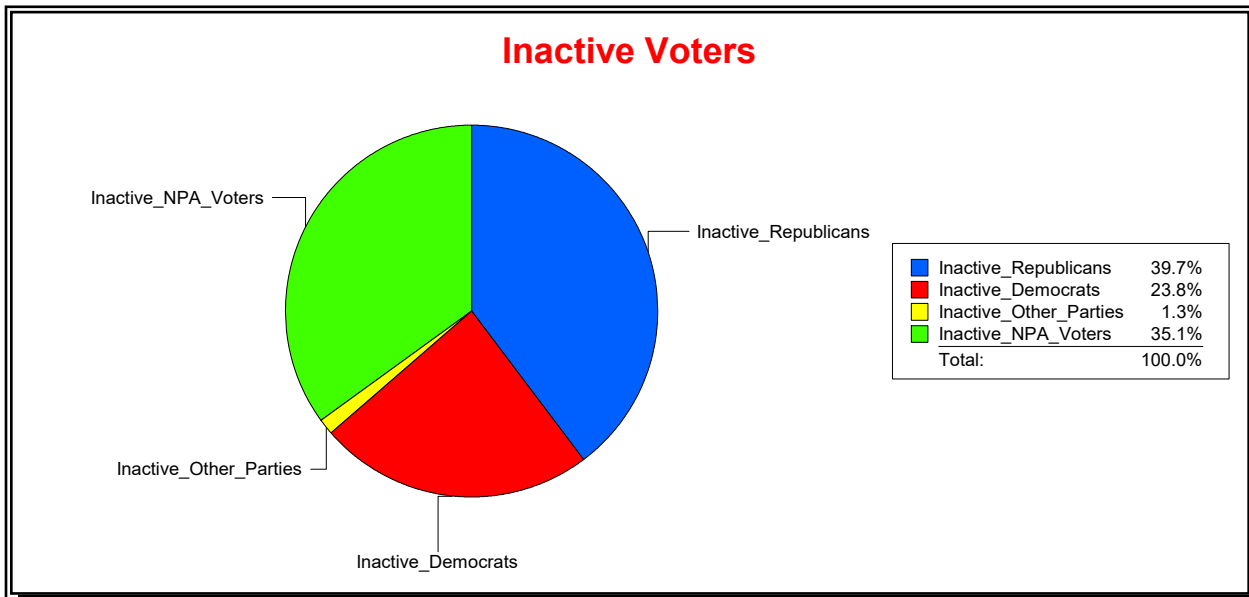

Vicky Oakes

Supervisor of Elections

St Johns County, FL

Date 7/1/2020

Time 10:53 AM

Graphs of District Registration

Active Registered Voters

Inactive Voters

District	Total	Dems	Reps	NonP	Other	Total	Dems	Reps	NonP	Other
State Senate - Dist 7	199,262	50,030	105,164	41,387	2,681	11,331	2,701	4,503	3,977	150