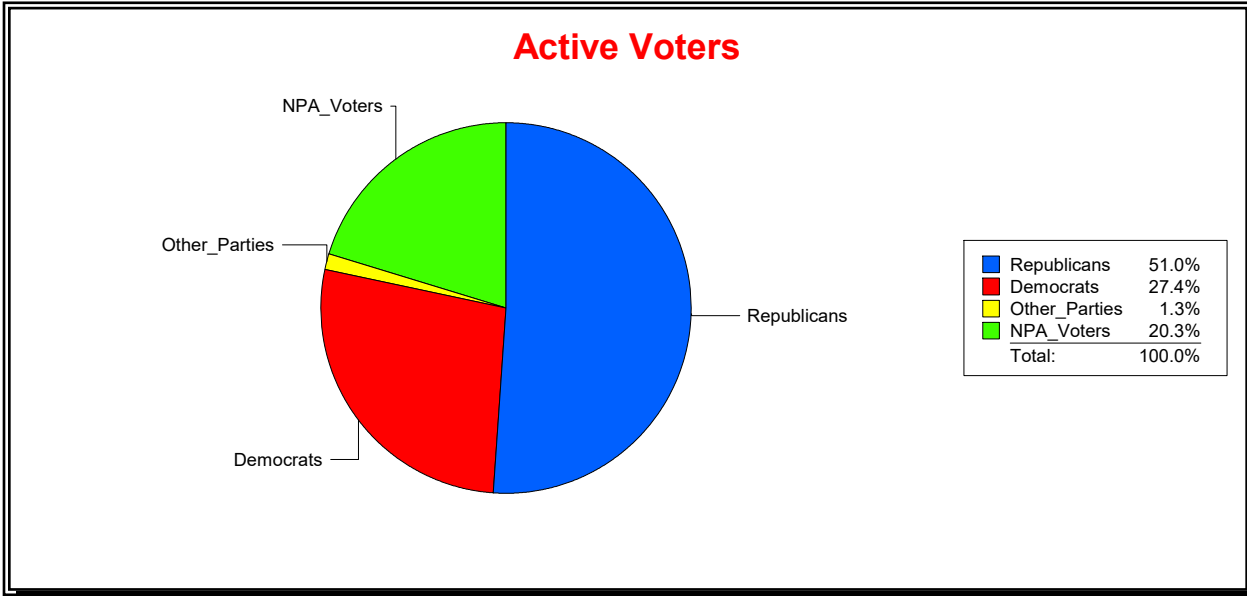

Vicky Oakes

Supervisor of Elections

St Johns County, FL

Date 7/1/2020

Time 10:53 AM

Graphs of District Registration

Active Registered Voters

Inactive Voters

District	Total	Dems	Reps	NonP	Other	Total	Dems	Reps	NonP	Other
County Commission - Dist 3	36,661	10,052	18,688	7,438	483	1,951	531	676	719	25