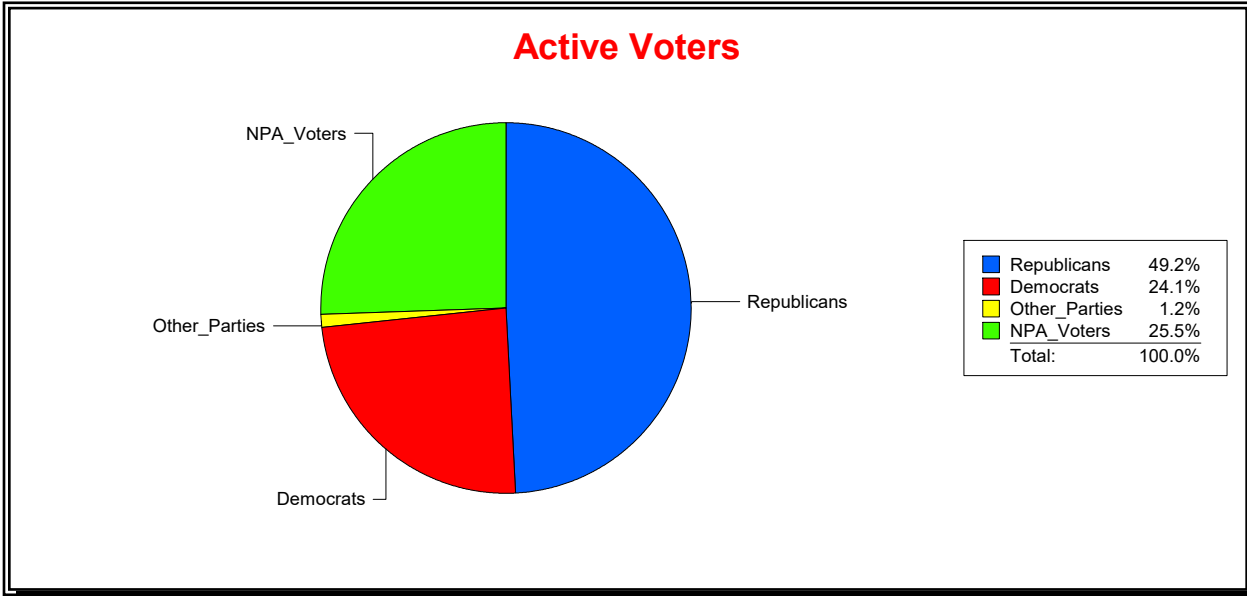

Supervisor of Elections

St Johns County, FL

Date 7/1/2020

Time 10:53 AM

Graphs of District Registration

Active Registered Voters

Inactive Voters

District	Total	Dems	Reps	NonP	Other	Total	Dems	Reps	NonP	Other
Durbin Crossing Comm Dev Dist	4,589	1,105	2,257	1,172	55	253	58	122	70	3