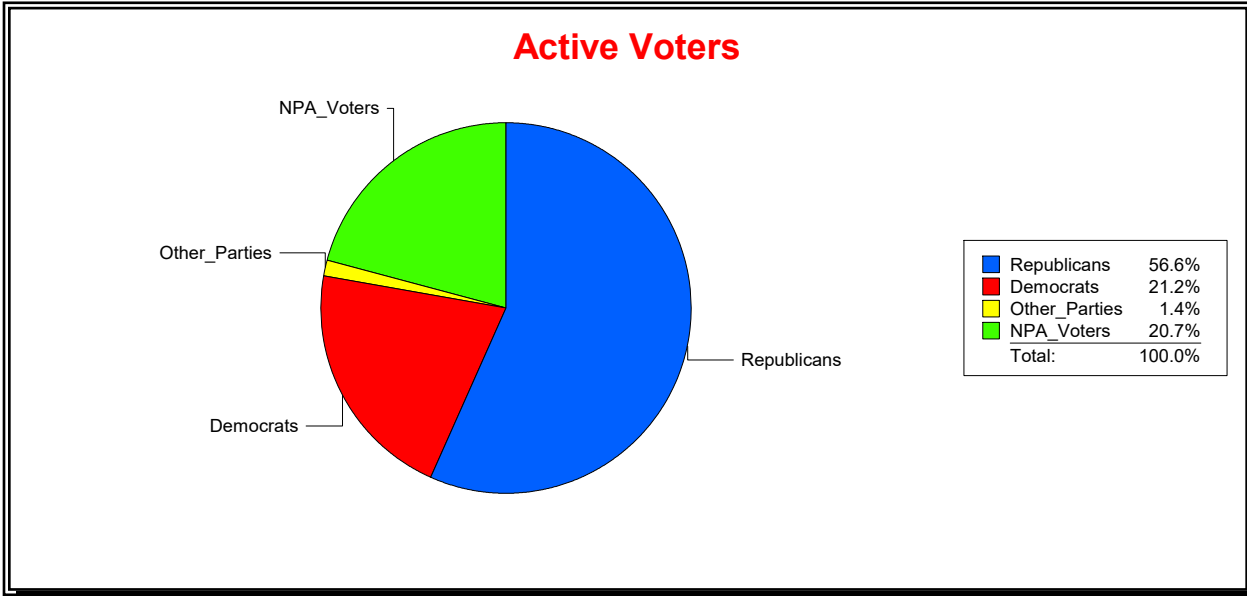

Vicky Oakes

Supervisor of Elections

St Johns County, FL

Date 7/1/2020

Time 10:53 AM

Graphs of District Registration

Active Registered Voters

Inactive Voters

District	Total	Dems	Reps	NonP	Other	Total	Dems	Reps	NonP	Other
County Commission - Dist 4	48,138	10,199	27,256	9,988	695	2,417	449	1,094	845	29