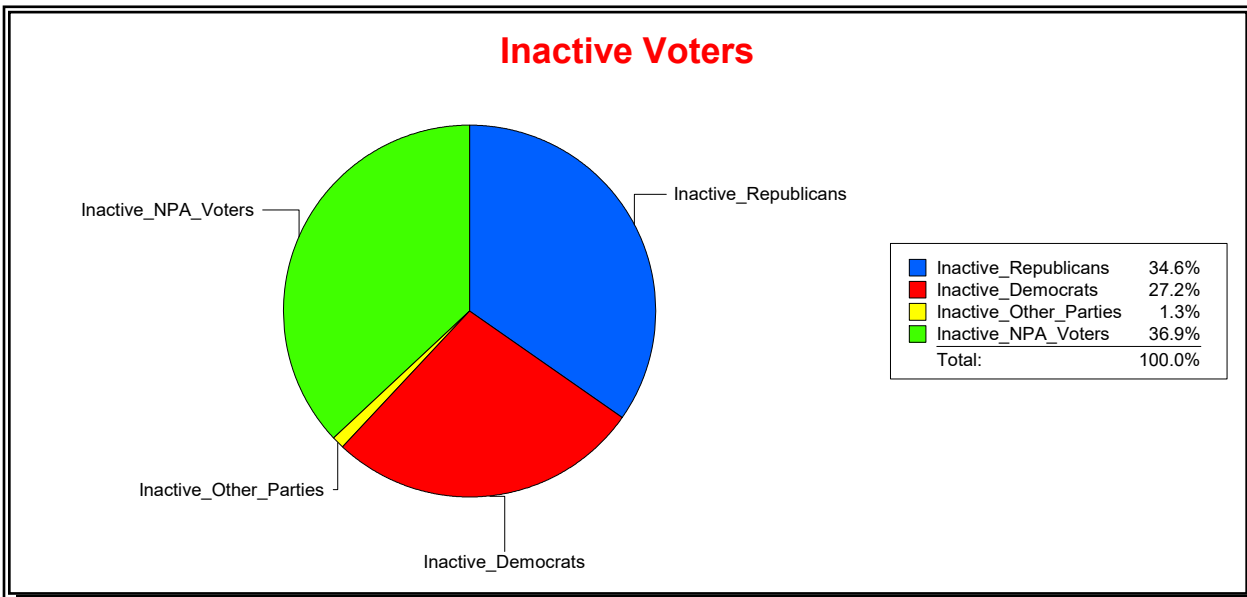

Vicky Oakes

Supervisor of Elections

St Johns County, FL

Date 7/1/2020

Time 10:53 AM

Graphs of District Registration

Active Registered Voters

Inactive Voters

District	Total	Dems	Reps	NonP	Other	Total	Dems	Reps	NonP	Other
County Commission - Dist 3	36,661	10,052	18,688	7,438	483	1,951	531	676	719	25