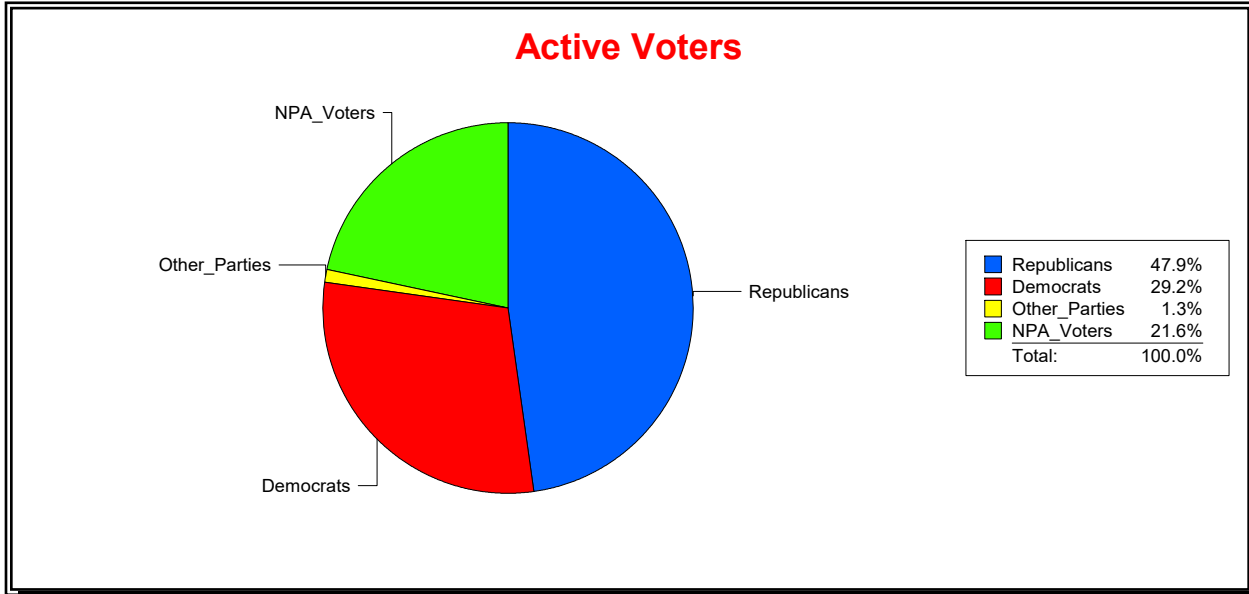

Vicky Oakes

Supervisor of Elections

St Johns County, FL

Date 7/1/2020

Time 10:53 AM

Graphs of District Registration

Active Registered Voters

Inactive Voters

District	Total	Dems	Reps	NonP	Other	Total	Dems	Reps	NonP	Other
St Augustine Beach	5,540	1,617	2,654	1,198	71	413	94	146	167	6