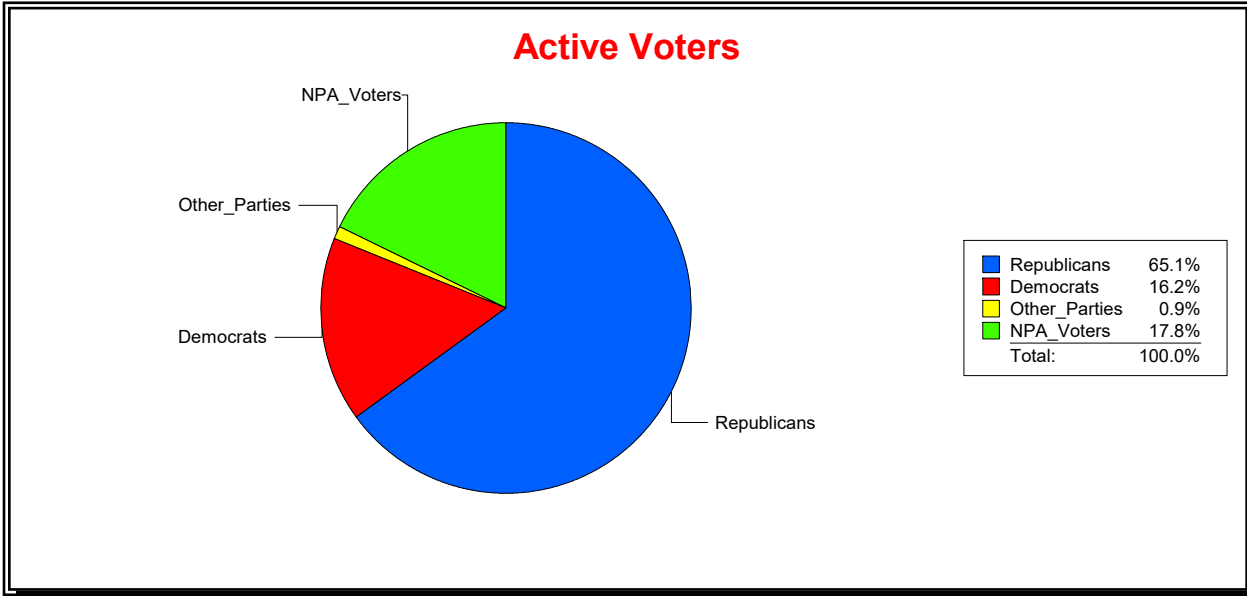

Vicky Oakes

Supervisor of Elections

St Johns County, FL

Date 7/1/2020

Time 10:53 AM

Graphs of District Registration

Active Registered Voters

Inactive Voters

District	Total	Dems	Reps	NonP	Other	Total	Dems	Reps	NonP	Other
Sampson Creek Comm Dev Dist	1,897	307	1,234	338	18	87	17	45	23	2