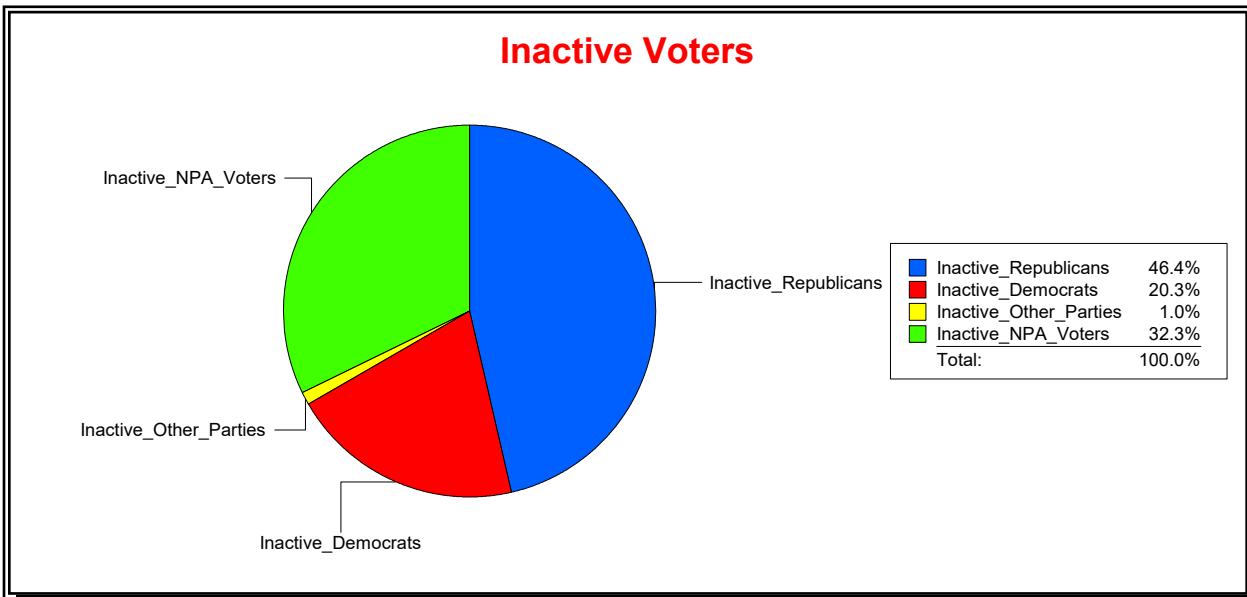

Vicky Oakes

Supervisor of Elections

St Johns County, FL

Date 7/1/2020

Time 10:53 AM

Graphs of District Registration

Active Registered Voters

Inactive Voters

District	Total	Dems	Reps	NonP	Other	Total	Dems	Reps	NonP	Other
Aberdeen Comm Dev Dist	3,052	709	1,516	772	55	192	39	89	62	2