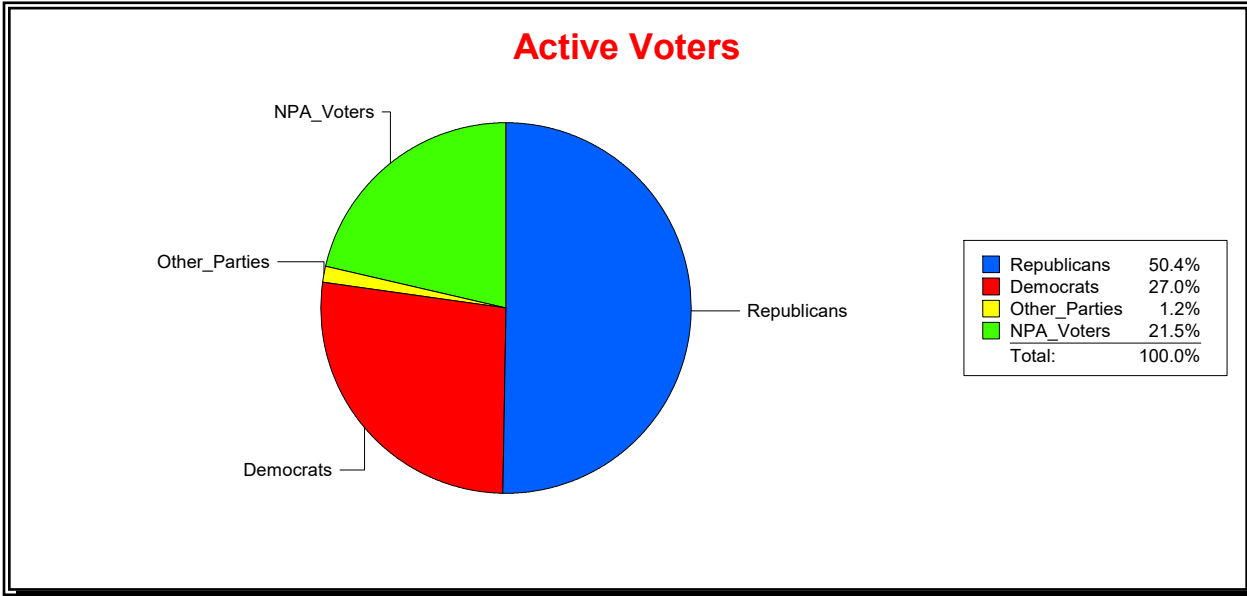

Vicky Oakes

Supervisor of Elections

St Johns County, FL

Date 7/1/2020

Time 10:53 AM

Graphs of District Registration

Active Registered Voters

Inactive Voters

District	Total	Dems	Reps	NonP	Other	Total	Dems	Reps	NonP	Other
School Board - Dist 2	35,621	9,606	17,942	7,647	426	2,320	608	888	798	26