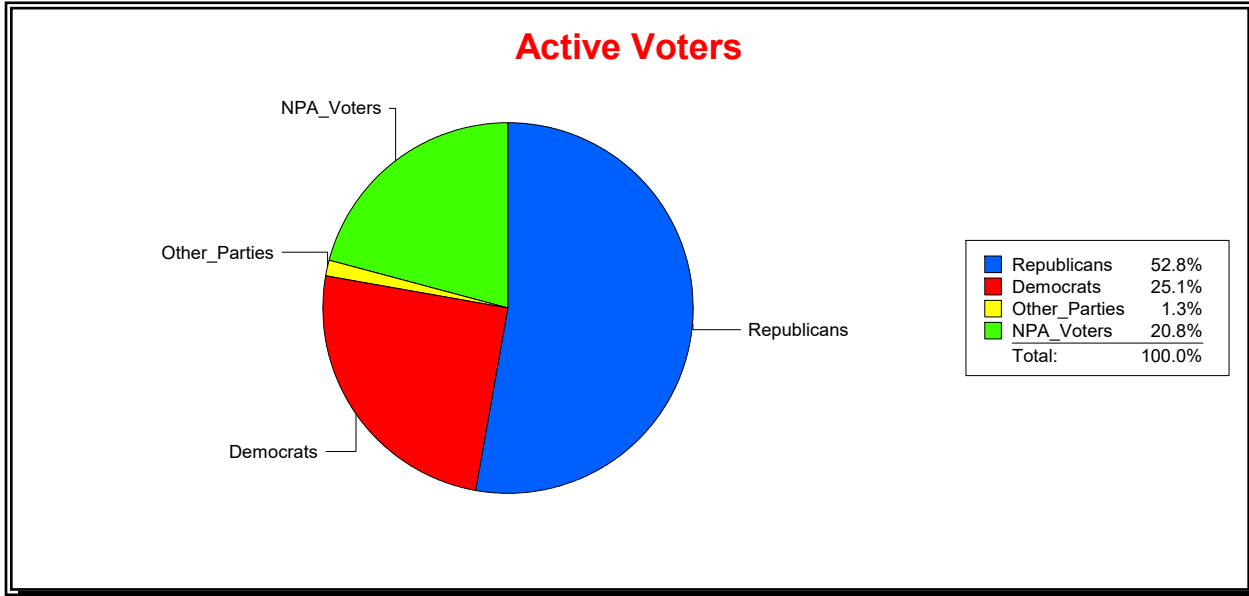

Vicky Oakes

Supervisor of Elections

St Johns County, FL

Date 7/1/2020

Time 10:53 AM

Graphs of District Registration

Active Registered Voters

Inactive Voters

District	Total	Dems	Reps	NonP	Other	Total	Dems	Reps	NonP	Other
State Senate - Dist 7	199,262	50,030	105,164	41,387	2,681	11,331	2,701	4,503	3,977	150