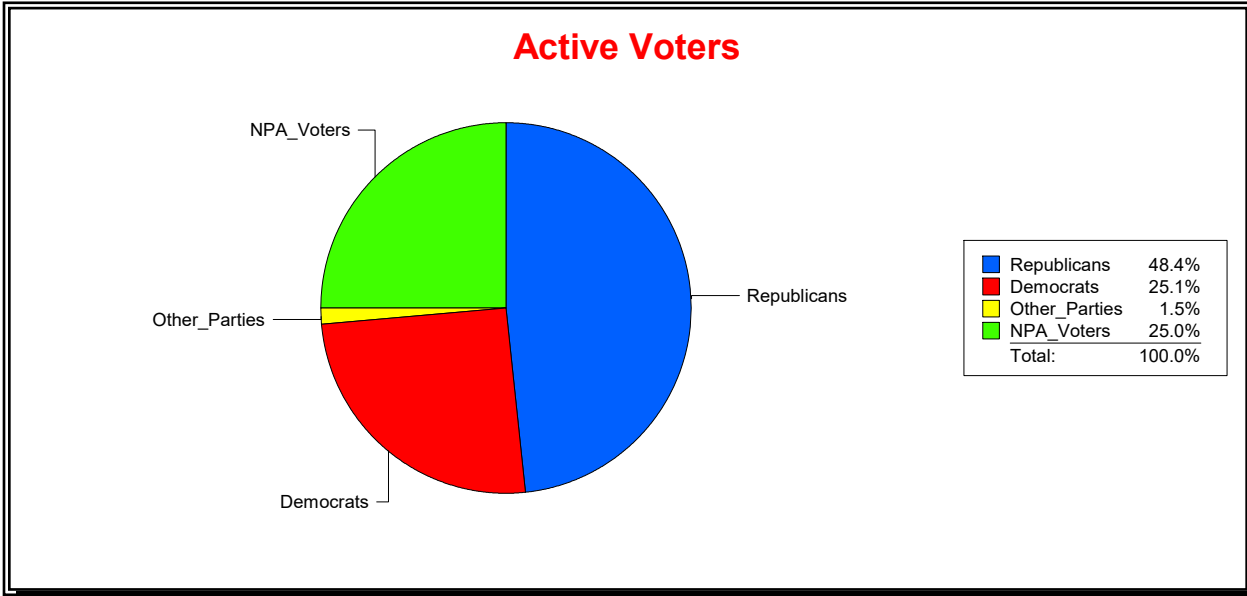

Vicky Oakes

Supervisor of Elections

St Johns County, FL

Date 7/1/2020

Time 10:53 AM

Graphs of District Registration

Active Registered Voters

Inactive Voters

District	Total	Dems	Reps	NonP	Other	Total	Dems	Reps	NonP	Other
World Commerce Comm Dev Dist	1,113	279	539	278	17	69	11	40	18	0