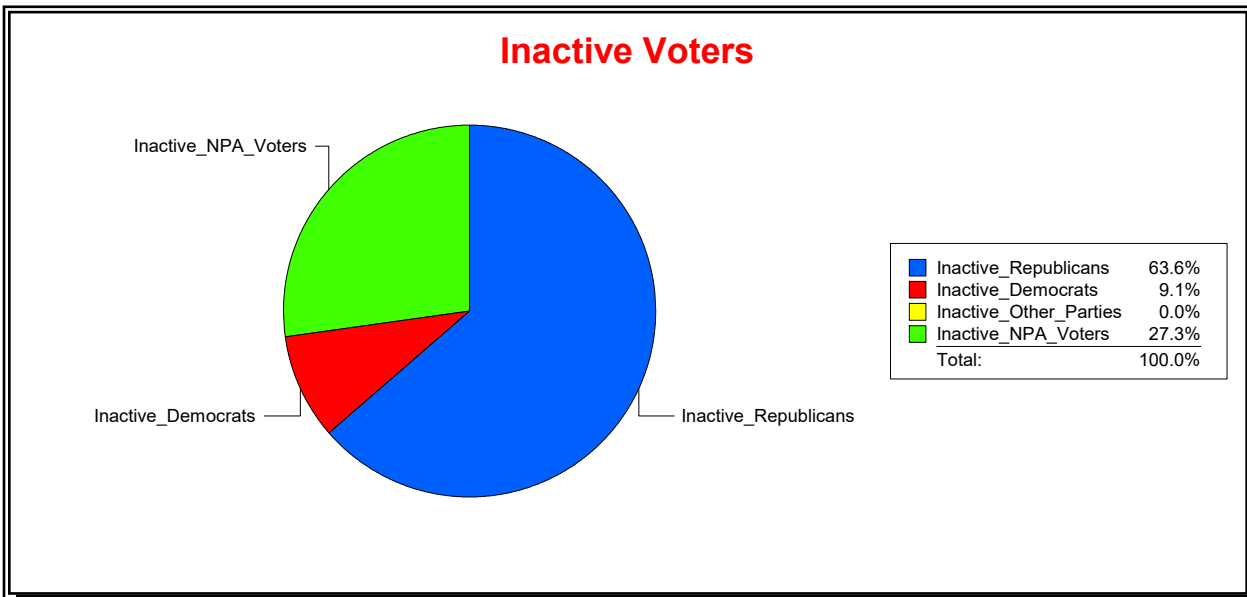

Vicky Oakes

Supervisor of Elections

St Johns County, FL

Date 7/1/2020

Time 10:53 AM

Graphs of District Registration

Active Registered Voters

Inactive Voters

District	Total	Dems	Reps	NonP	Other	Total	Dems	Reps	NonP	Other
Sweetwater Creek Comm Dev Dist	1,367	361	743	243	20	22	2	14	6	0