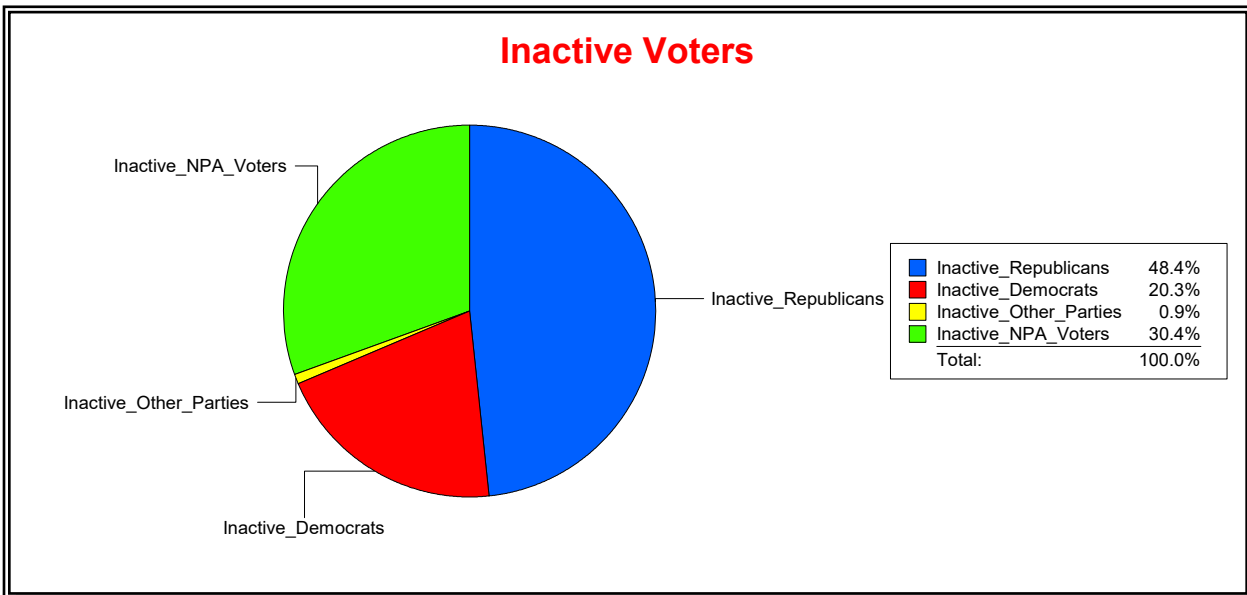

District	Total	Dems	Reps	NonP	Other	Total	Dems	Reps	NonP	Other
St. Johns County	199,262	50,030	105,164	41,387	2,681	11,331	2,701	4,503	3,977	150

Vicky Oakes

Supervisor of Elections

St Johns County, FL

Date 7/1/2020

Time 10:53 AM

Graphs of District Registration

Active Registered Voters

Inactive Voters

District	Total	Dems	Reps	NonP	Other	Total	Dems	Reps	NonP	Other
County Commission - Dist 1	44,337	9,345	25,316	9,125	551	1,912	388	925	582	17