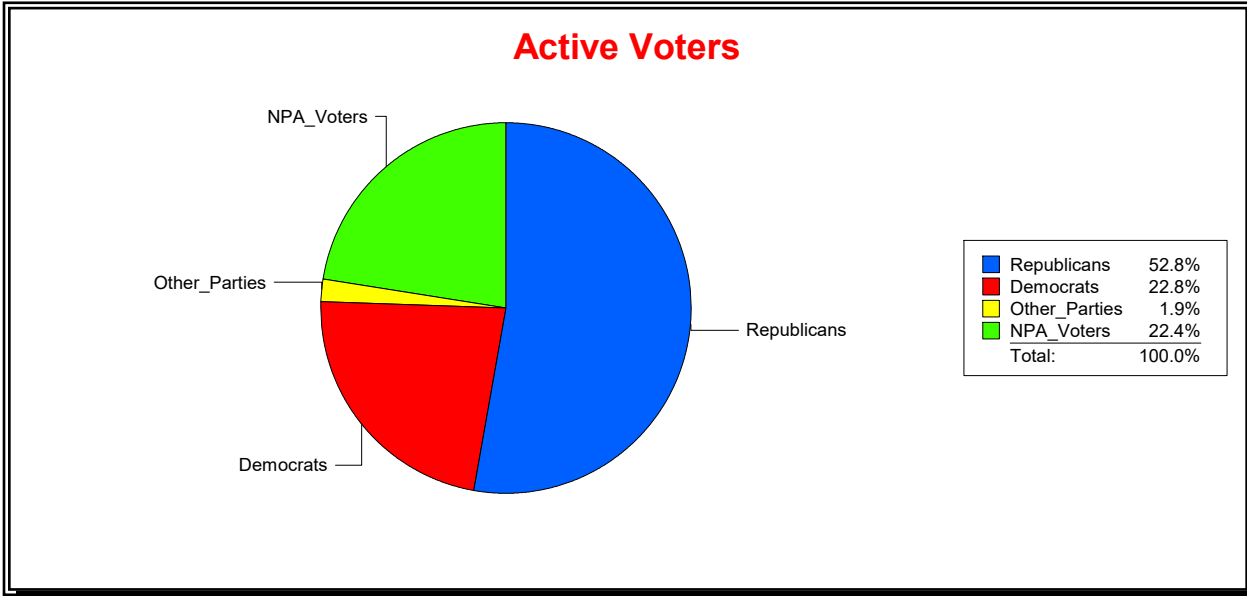

Vicky Oakes

Supervisor of Elections

St Johns County, FL

Date 7/1/2020

Time 10:53 AM

Graphs of District Registration

Active Registered Voters

Inactive Voters

District	Total	Dems	Reps	NonP	Other	Total	Dems	Reps	NonP	Other
Tolomato Comm Dev Dist	12,644	2,888	6,679	2,833	244	407	73	198	132	4