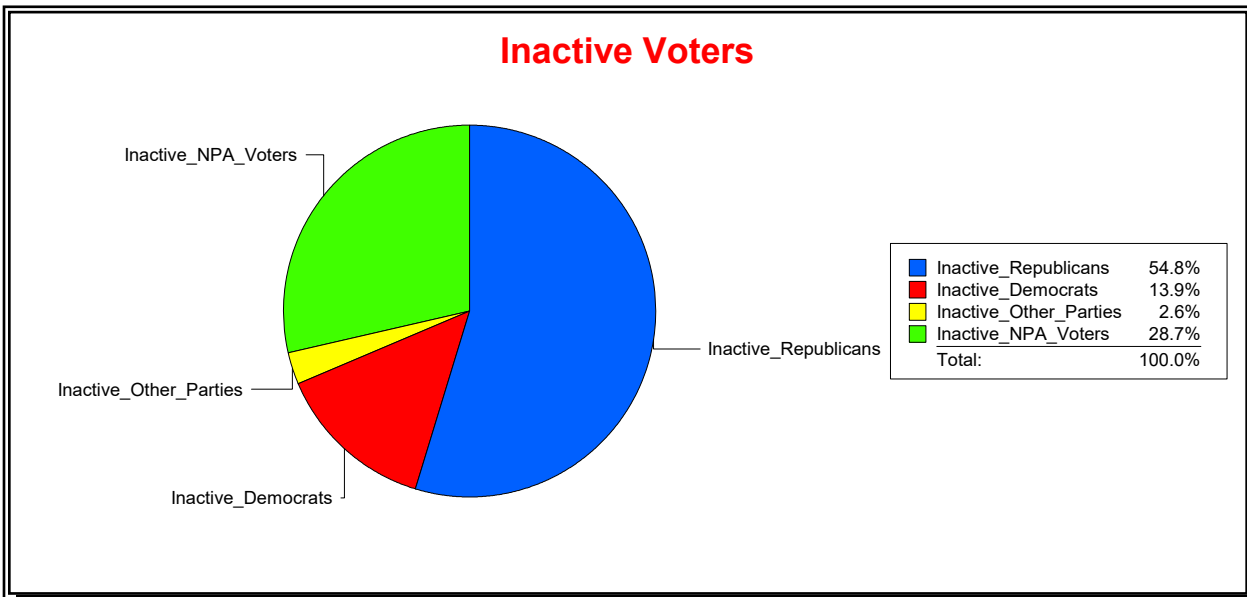

Vicky Oakes

Supervisor of Elections

St Johns County, FL

Date 7/1/2020

Time 10:53 AM

Graphs of District Registration

Active Registered Voters

Inactive Voters

District	Total	Dems	Reps	NonP	Other	Total	Dems	Reps	NonP	Other
Marshall Creek Comm Dev Dist	2,615	549	1,468	564	34	115	16	63	33	3