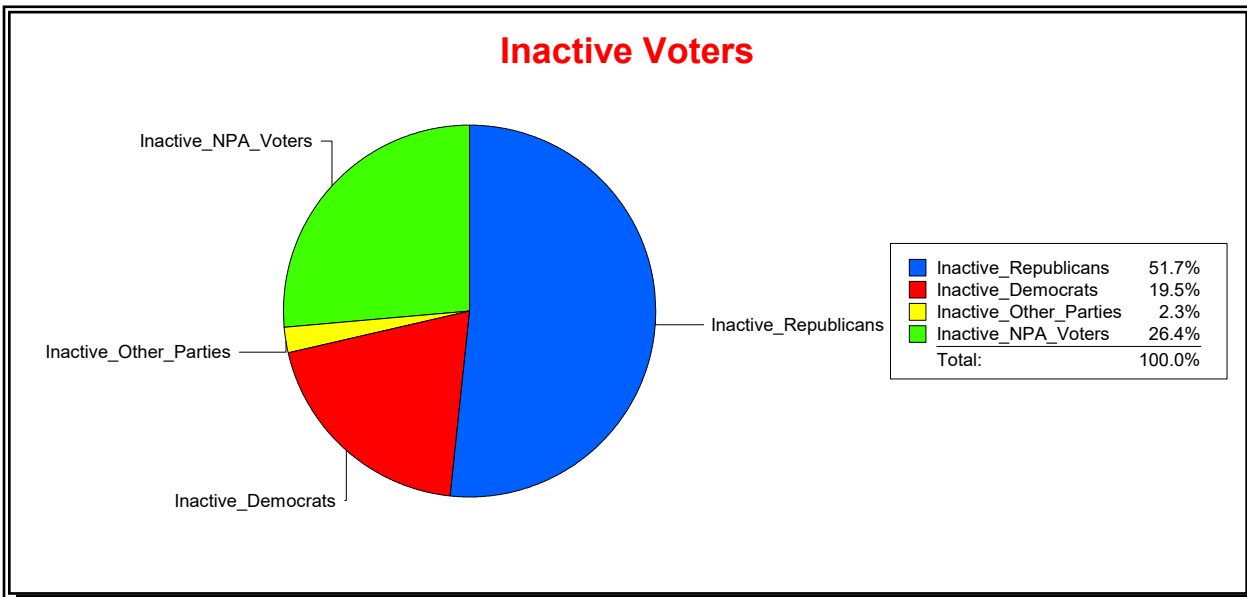

Vicky Oakes

Supervisor of Elections

St Johns County, FL

Date 7/1/2020

Time 10:53 AM

Graphs of District Registration

Active Registered Voters

Inactive Voters

District	Total	Dems	Reps	NonP	Other	Total	Dems	Reps	NonP	Other
Sampson Creek Comm Dev Dist	1,897	307	1,234	338	18	87	17	45	23	2