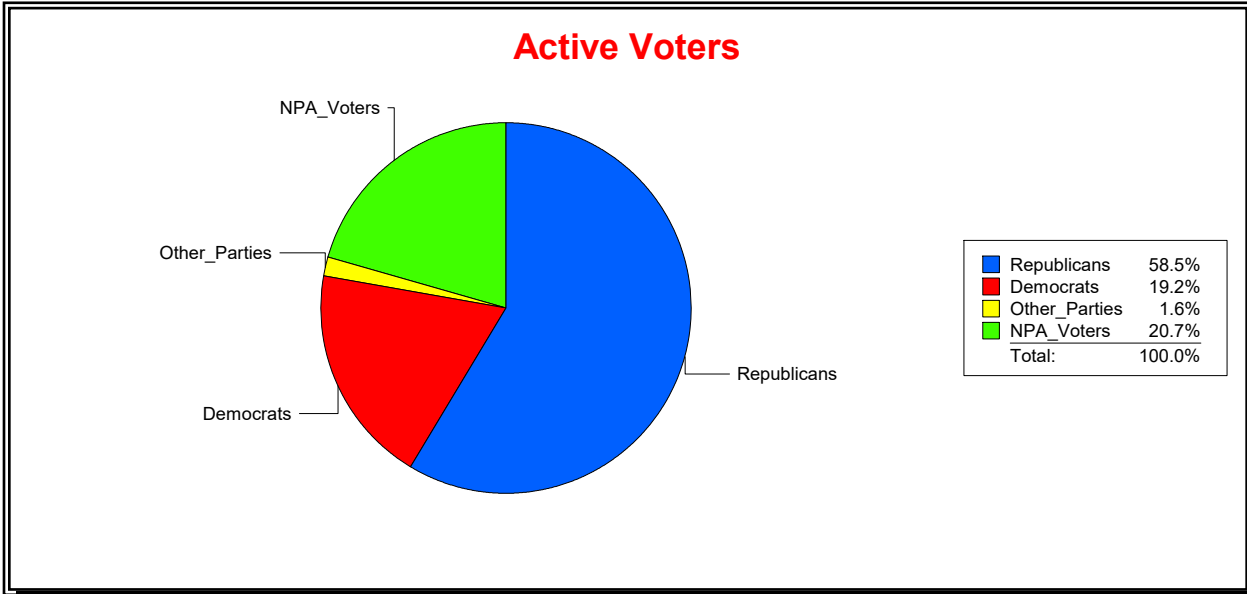

Vicky Oakes

Supervisor of Elections

St Johns County, FL

Date 7/1/2020

Time 10:53 AM

Graphs of District Registration

Active Registered Voters

Inactive Voters

District	Total	Dems	Reps	NonP	Other	Total	Dems	Reps	NonP	Other
Rivers Edge Comm Dev Dist	1,780	342	1,041	368	29	20	4	10	6	0