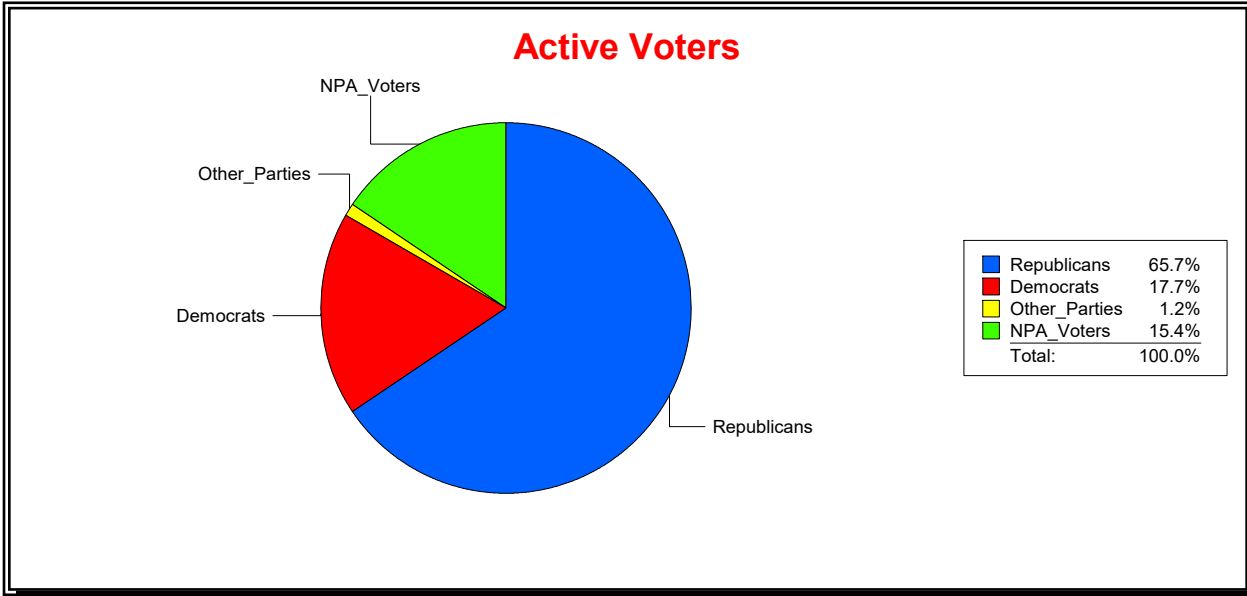

Vicky Oakes

Supervisor of Elections

St Johns County, FL

Date 7/1/2020

Time 10:53 AM

Graphs of District Registration

Active Registered Voters

Inactive Voters

District	Total	Dems	Reps	NonP	Other	Total	Dems	Reps	NonP	Other
Ponte Vedra MSD	3,284	580	2,157	507	40	131	27	67	35	2