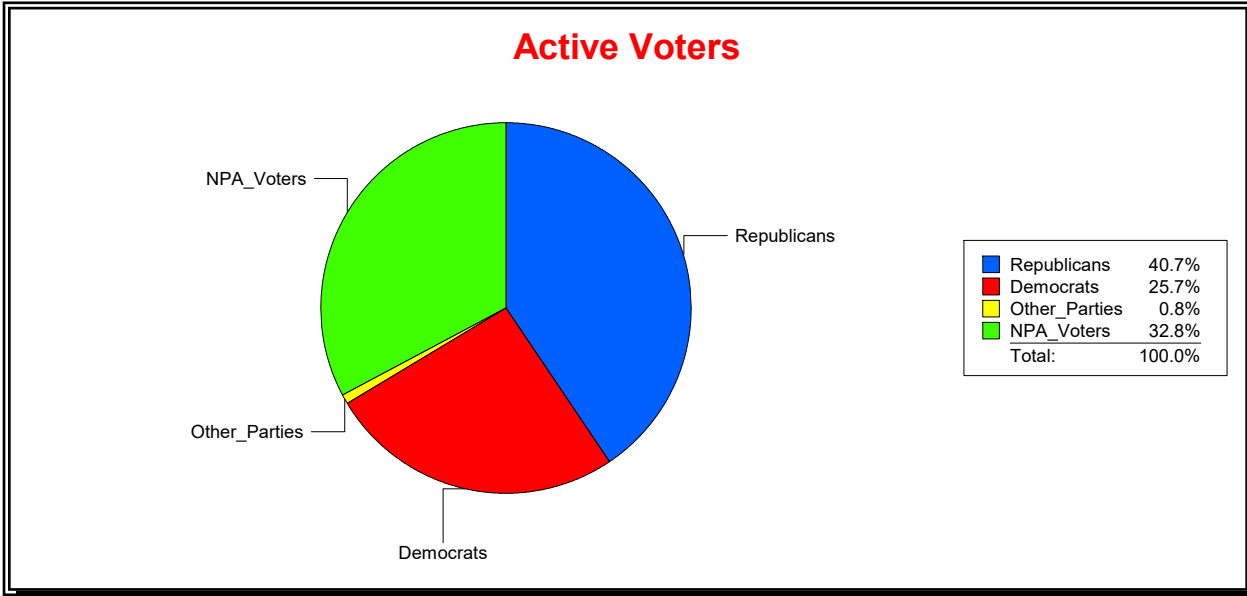

Vicky Oakes

Supervisor of Elections

St Johns County, FL

Date 7/1/2020

Time 10:53 AM

Graphs of District Registration

Active Registered Voters

Inactive Voters

District	Active Registered Voters					Inactive Voters				
	Total	Dems	Reps	NonP	Other	Total	Dems	Reps	NonP	Other
	607	156	247	199	5	7	2	1	4	0