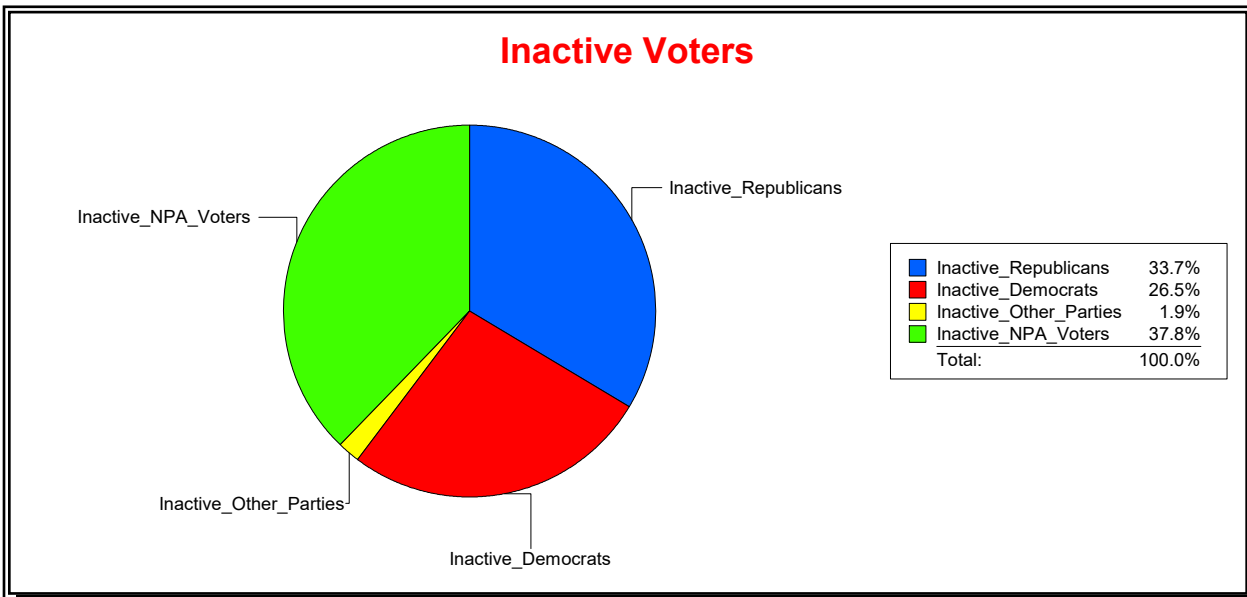

Vicky Oakes

Supervisor of Elections

St Johns County, FL

Date 7/1/2020

Time 10:53 AM

Graphs of District Registration

Active Registered Voters

Inactive Voters

District	Total	Dems	Reps	NonP	Other	Total	Dems	Reps	NonP	Other
School Board - Dist 5	34,505	10,828	15,962	7,189	526	2,731	725	920	1,033	53