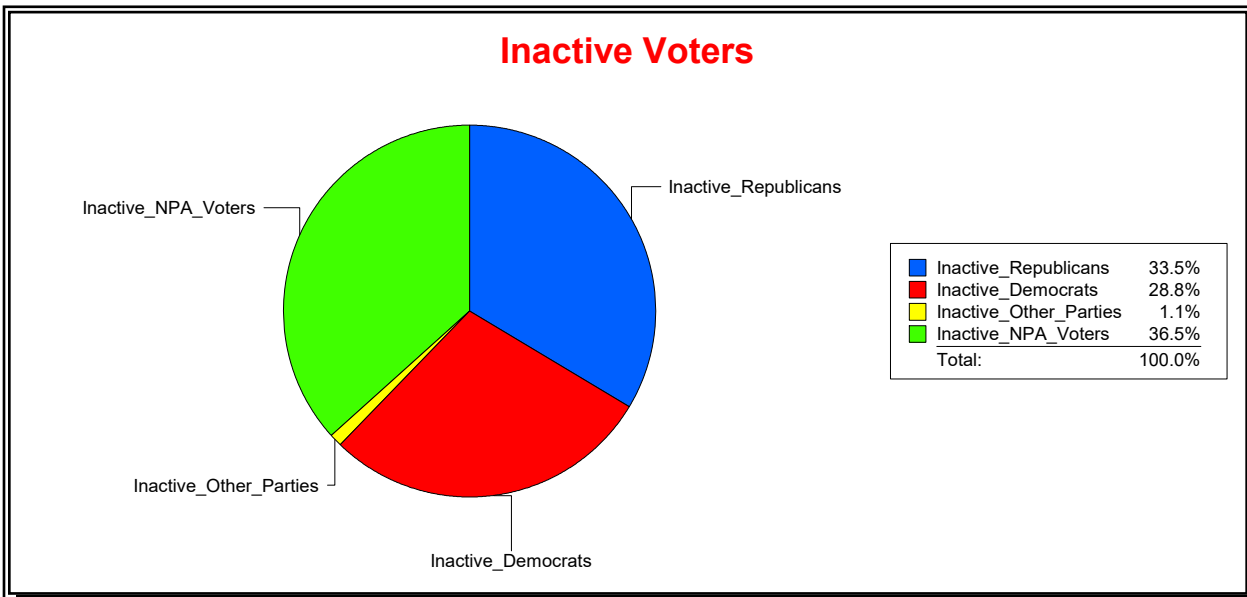

District	Total	Dems	Reps	NonP	Other	Total	Dems	Reps	NonP	Other
State Representative - Dist 24	30,637	8,452	15,620	6,172	393	1,762	507	591	644	20

Vicky Oakes

Supervisor of Elections

St Johns County, FL

Date 7/1/2020