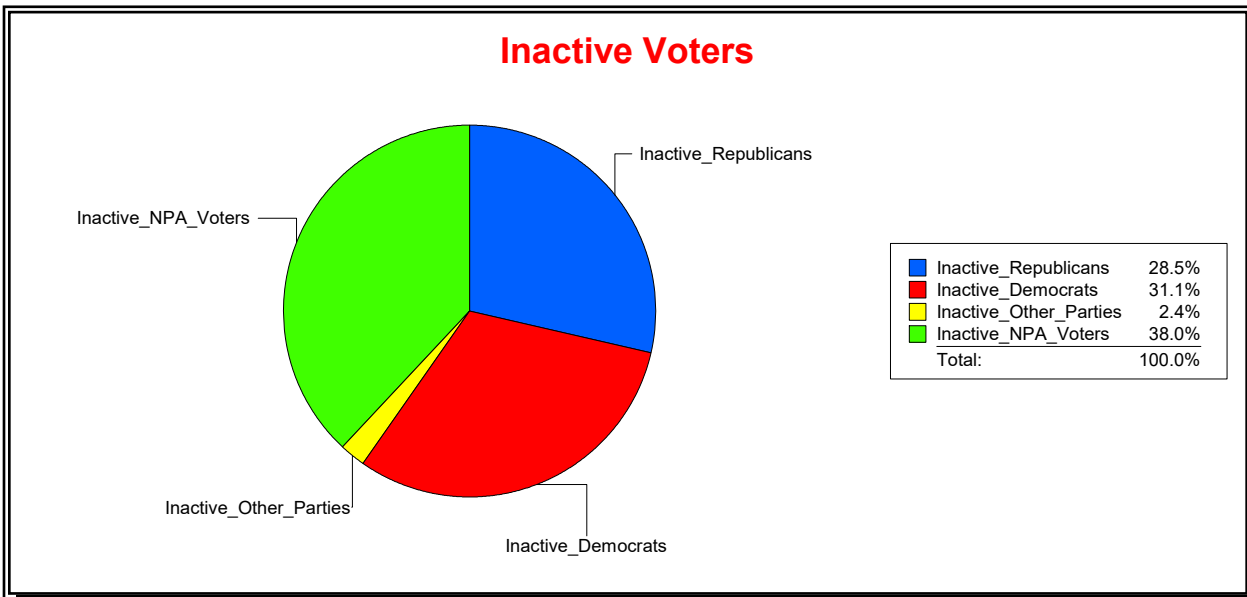

Vicky Oakes

Supervisor of Elections

St Johns County, FL

Date 7/1/2020

Time 10:53 AM

Graphs of District Registration

Active Registered Voters

Inactive Voters

District	Total	Dems	Reps	NonP	Other	Total	Dems	Reps	NonP	Other
St Augustine	10,615	4,201	3,985	2,230	199	1,209	376	345	459	29