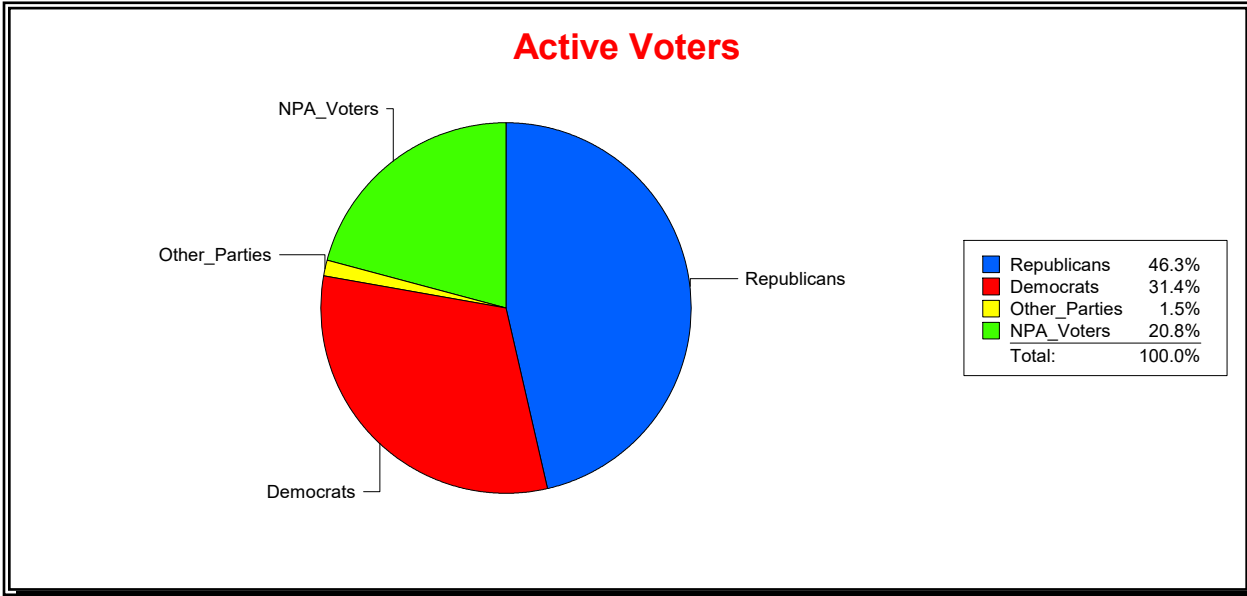

Vicky Oakes

Supervisor of Elections

St Johns County, FL

Date 7/1/2020

Time 10:53 AM

Graphs of District Registration

Active Registered Voters

Inactive Voters

District	Total	Dems	Reps	NonP	Other	Total	Dems	Reps	NonP	Other
School Board - Dist 5	34,505	10,828	15,962	7,189	526	2,731	725	920	1,033	53