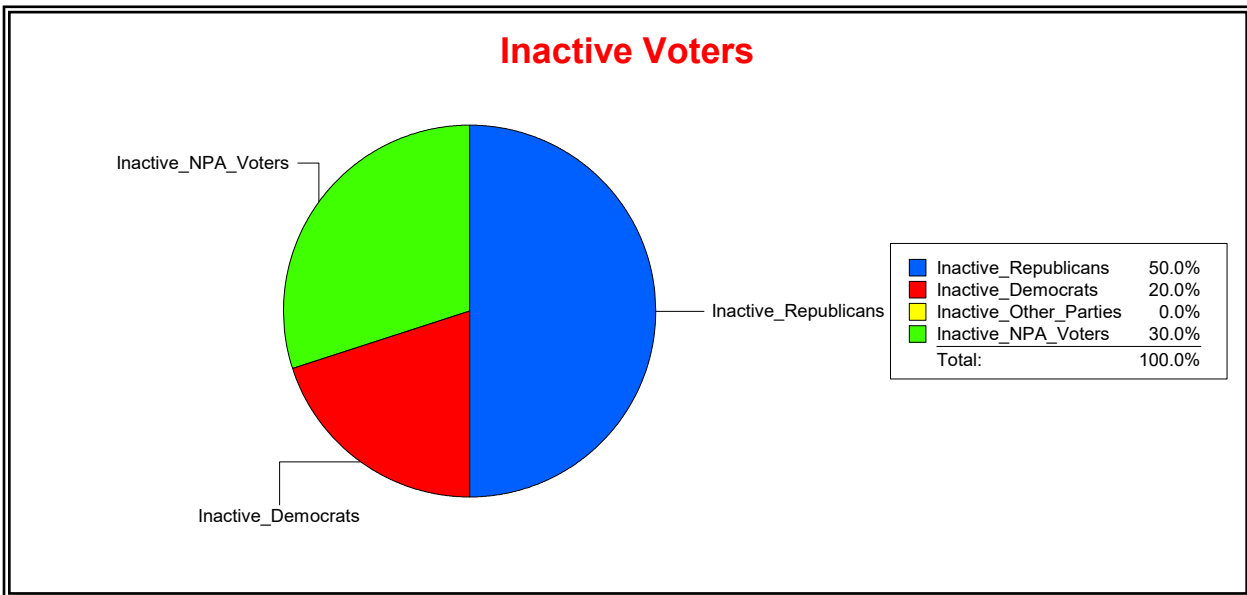

Vicky Oakes

Supervisor of Elections

St Johns County, FL

Date 7/1/2020

Time 10:53 AM

Graphs of District Registration

Active Registered Voters

Inactive Voters

District	Total	Dems	Reps	NonP	Other	Total	Dems	Reps	NonP	Other
Rivers Edge Comm Dev Dist	1,780	342	1,041	368	29	20	4	10	6	0