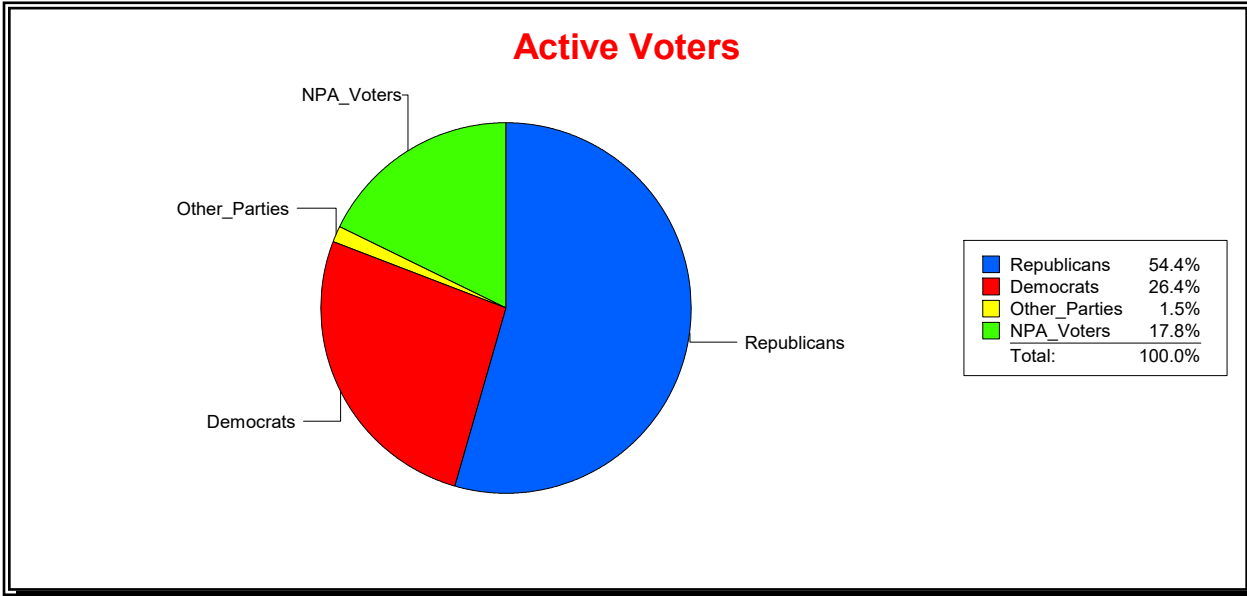

Vicky Oakes

Supervisor of Elections

St Johns County, FL

Date 7/1/2020

Time 10:53 AM

Graphs of District Registration

Active Registered Voters

Inactive Voters

District	Total	Dems	Reps	NonP	Other	Total	Dems	Reps	NonP	Other
Sweetwater Creek Comm Dev Dist	1,367	361	743	243	20	22	2	14	6	0