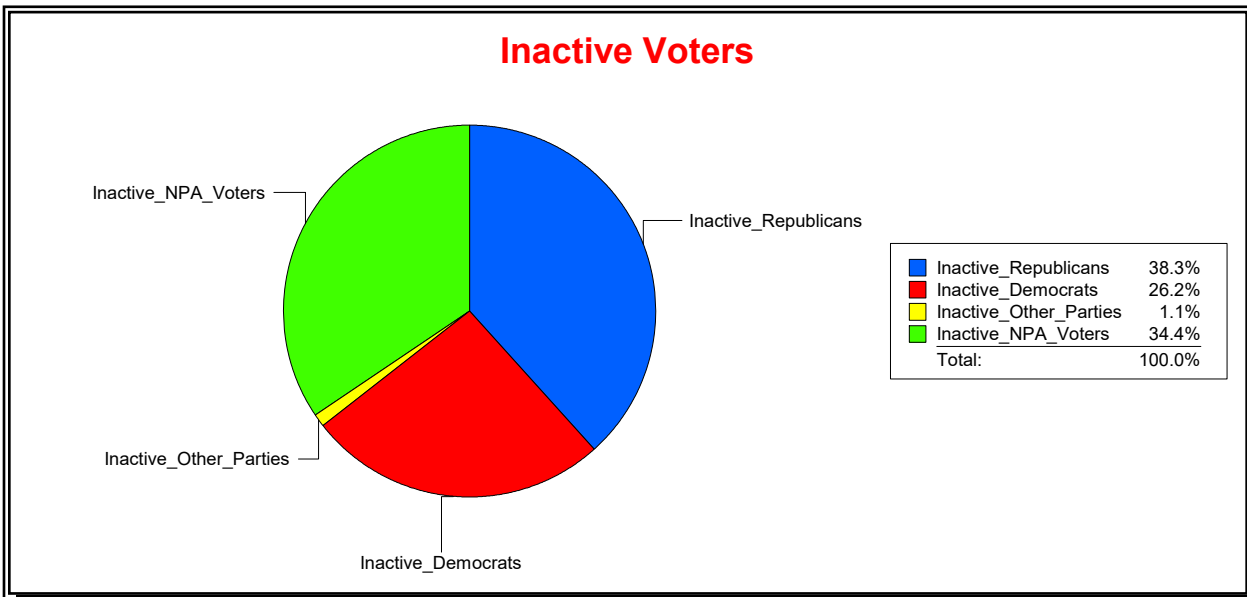

Vicky Oakes

Supervisor of Elections

St Johns County, FL

Date 7/1/2020

Time 10:53 AM

Graphs of District Registration

Active Registered Voters

Inactive Voters

District	Total	Dems	Reps	NonP	Other	Total	Dems	Reps	NonP	Other
County Commission - Dist 2	35,621	9,606	17,942	7,647	426	2,320	608	888	798	26