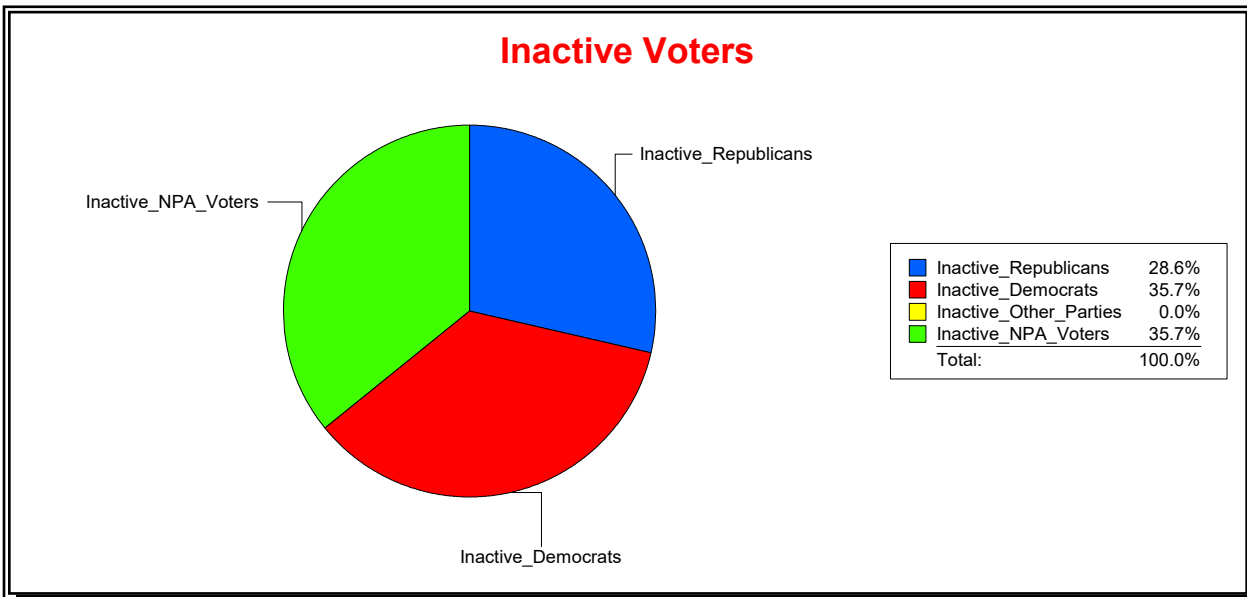

Vicky Oakes

Supervisor of Elections

St Johns County, FL

Date 7/1/2020

Time 10:53 AM

Graphs of District Registration

Active Registered Voters

Inactive Voters

District	Active Registered Voters					Inactive Voters				
	Total	Dems	Reps	NonP	Other	Total	Dems	Reps	NonP	Other
	1,243	272	689	252	30	14	5	4	5	0