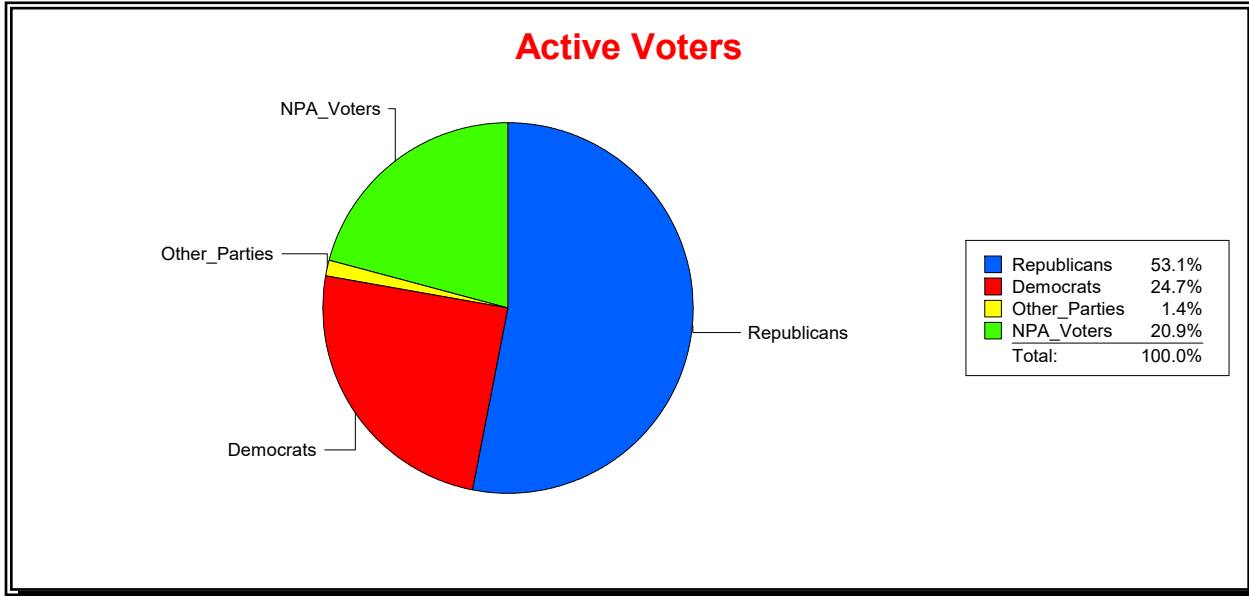

Vicky Oakes

Supervisor of Elections

St Johns County, FL

Date 7/1/2020

Time 10:53 AM

Graphs of District Registration

Active Registered Voters

Inactive Voters

District	Total	Dems	Reps	NonP	Other	Total	Dems	Reps	NonP	Other
US Congress - Dist 4	172,262	42,518	91,480	35,930	2,334	9,742	2,249	3,960	3,401	132