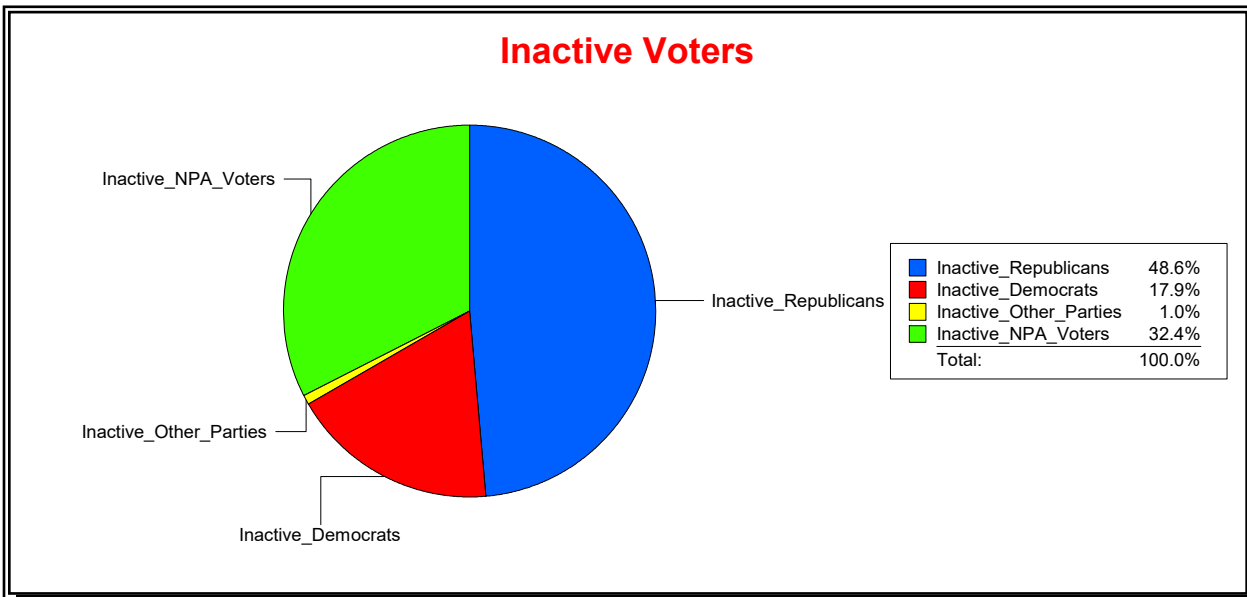

Vicky Oakes

Supervisor of Elections

St Johns County, FL

Date 7/1/2020

Time 10:53 AM

Graphs of District Registration

Active Registered Voters

Inactive Voters

District	Total	Dems	Reps	NonP	Other	Total	Dems	Reps	NonP	Other
Tolomato Comm Dev Dist	12,644	2,888	6,679	2,833	244	407	73	198	132	4