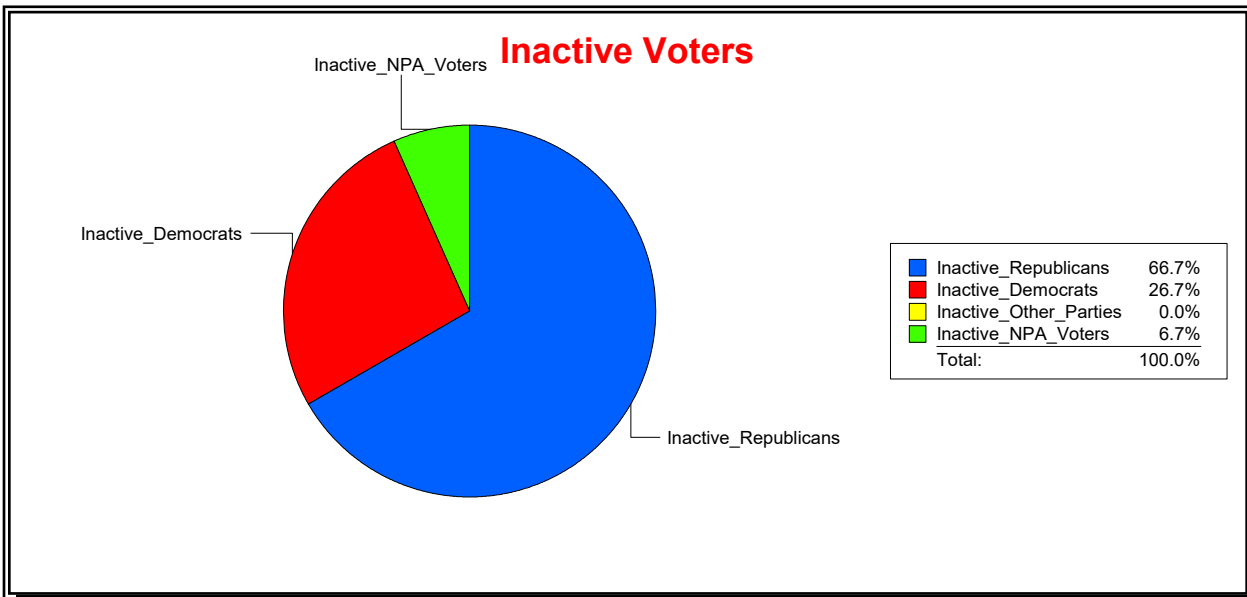

Vicky Oakes

Supervisor of Elections

St Johns County, FL

Date 7/1/2020

Time 10:53 AM

Graphs of District Registration

Active Registered Voters

Inactive Voters

District	Total	Dems	Reps	NonP	Other	Total	Dems	Reps	NonP	Other
	736	148	406	159	23	15	4	10	1	0