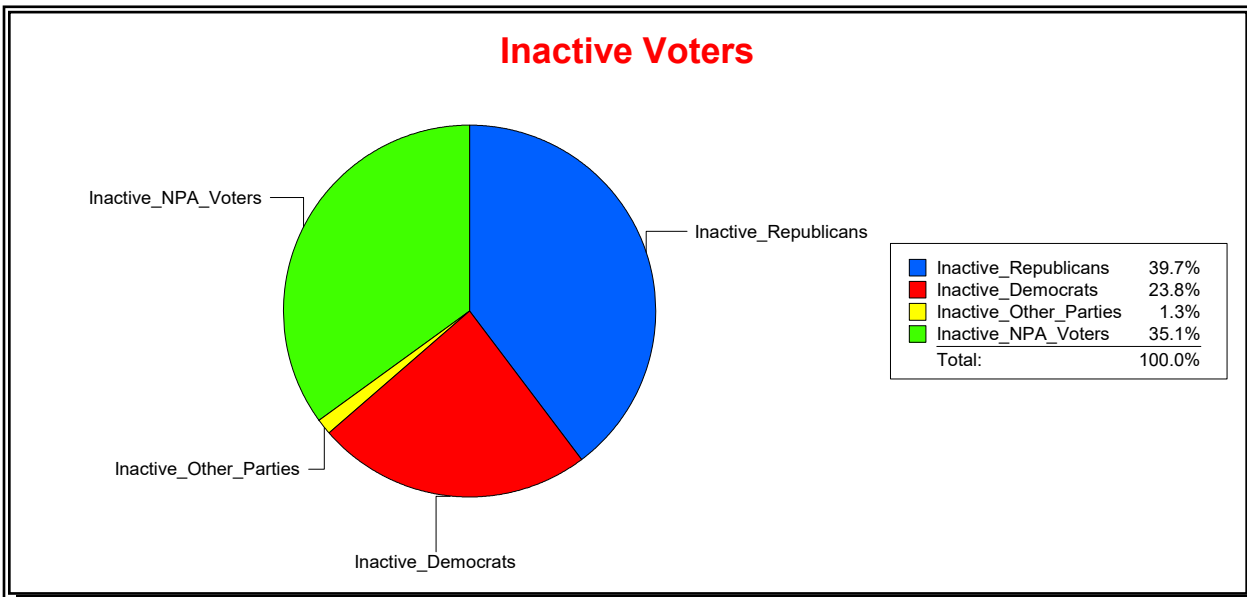

Vicky Oakes

Supervisor of Elections

St Johns County, FL

Date 7/1/2020

Time 10:53 AM

Graphs of District Registration

Active Registered Voters

Inactive Voters

District	Total	Dems	Reps	NonP	Other	Total	Dems	Reps	NonP	Other
St. Johns County	199,262	50,030	105,164	41,387	2,681	11,331	2,701	4,503	3,977	150

Vicky Oakes

Supervisor of Elections

St Johns County, FL

Date 7/1/2020