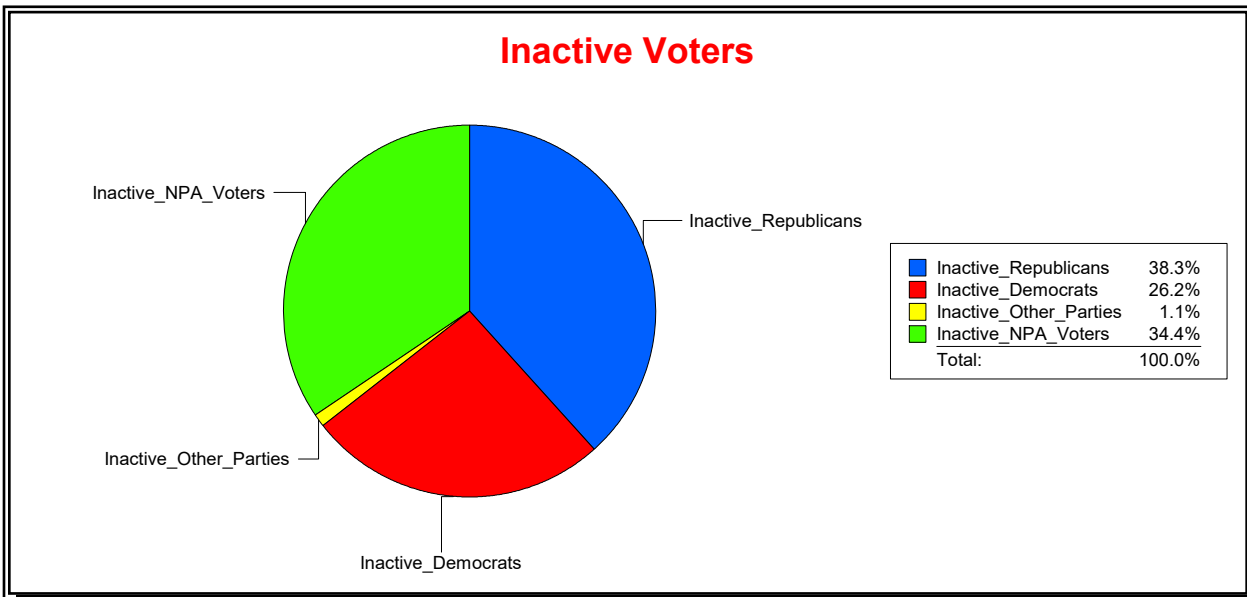

Vicky Oakes

Supervisor of Elections

St Johns County, FL

Date 7/1/2020

Time 10:53 AM

Graphs of District Registration

Active Registered Voters

Inactive Voters

District	Total	Dems	Reps	NonP	Other	Total	Dems	Reps	NonP	Other
School Board - Dist 2	35,621	9,606	17,942	7,647	426	2,320	608	888	798	26