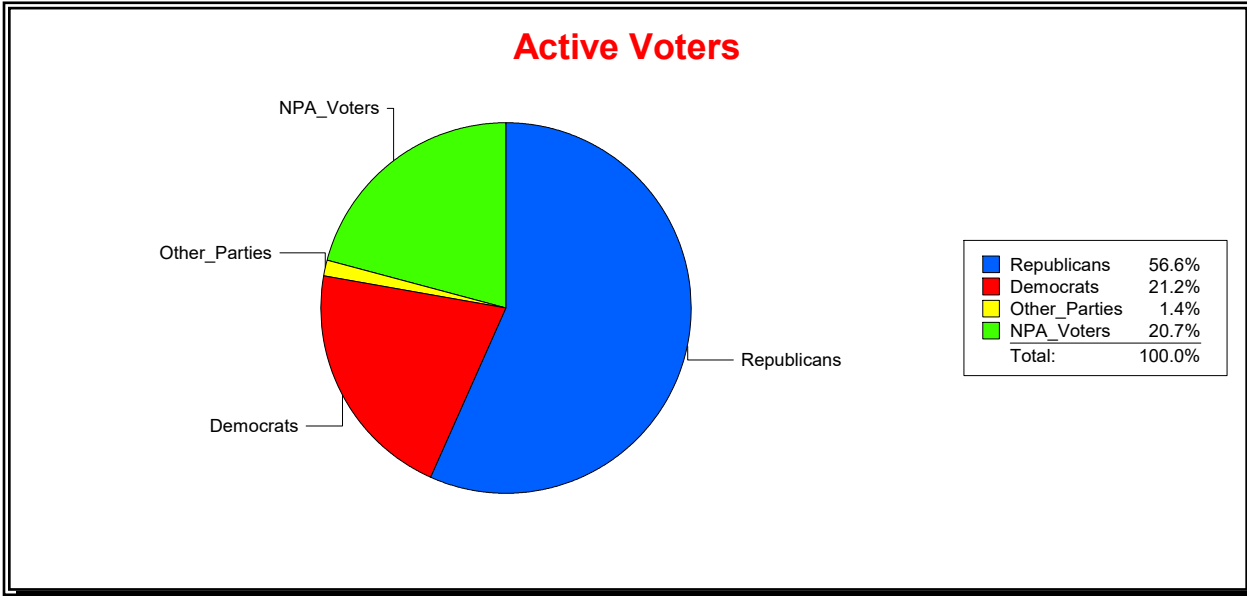

Vicky Oakes

Supervisor of Elections

St Johns County, FL

Date 7/1/2020

Time 10:53 AM

Graphs of District Registration

Active Registered Voters

Inactive Voters

District	Total	Dems	Reps	NonP	Other	Total	Dems	Reps	NonP	Other
School Board - Dist 4	48,138	10,199	27,256	9,988	695	2,417	449	1,094	845	29