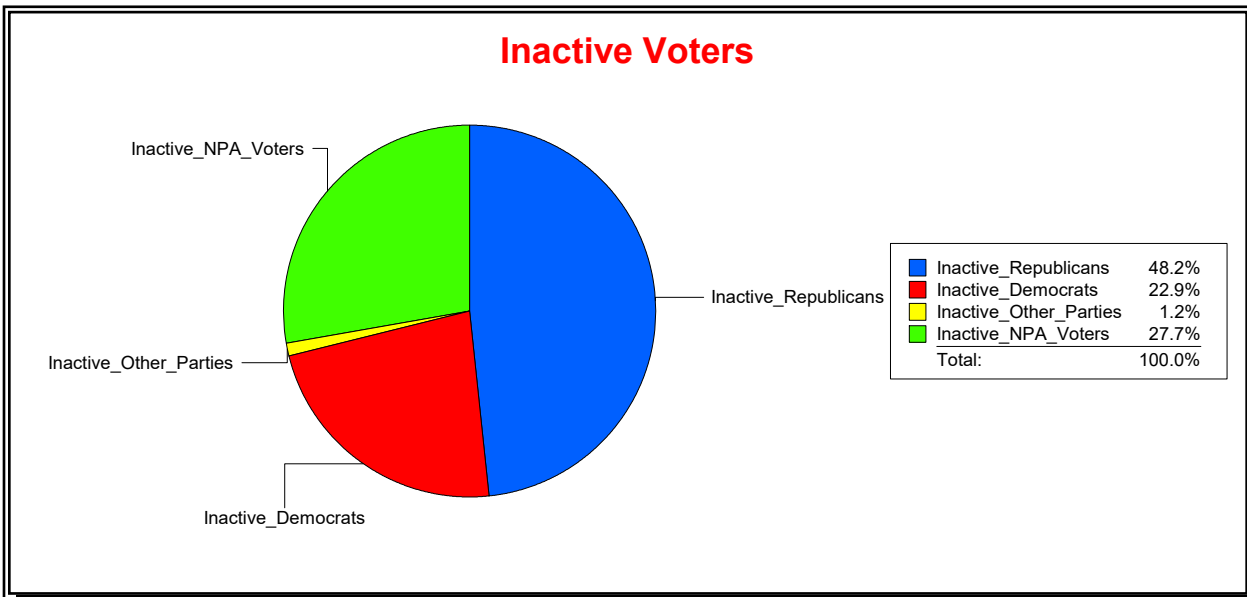

Supervisor of Elections

St Johns County, FL

Date 7/1/2020

Time 10:53 AM

Graphs of District Registration

Active Registered Voters

Inactive Voters

District	Total	Dems	Reps	NonP	Other	Total	Dems	Reps	NonP	Other
Durbin Crossing Comm Dev Dist	4,589	1,105	2,257	1,172	55	253	58	122	70	3