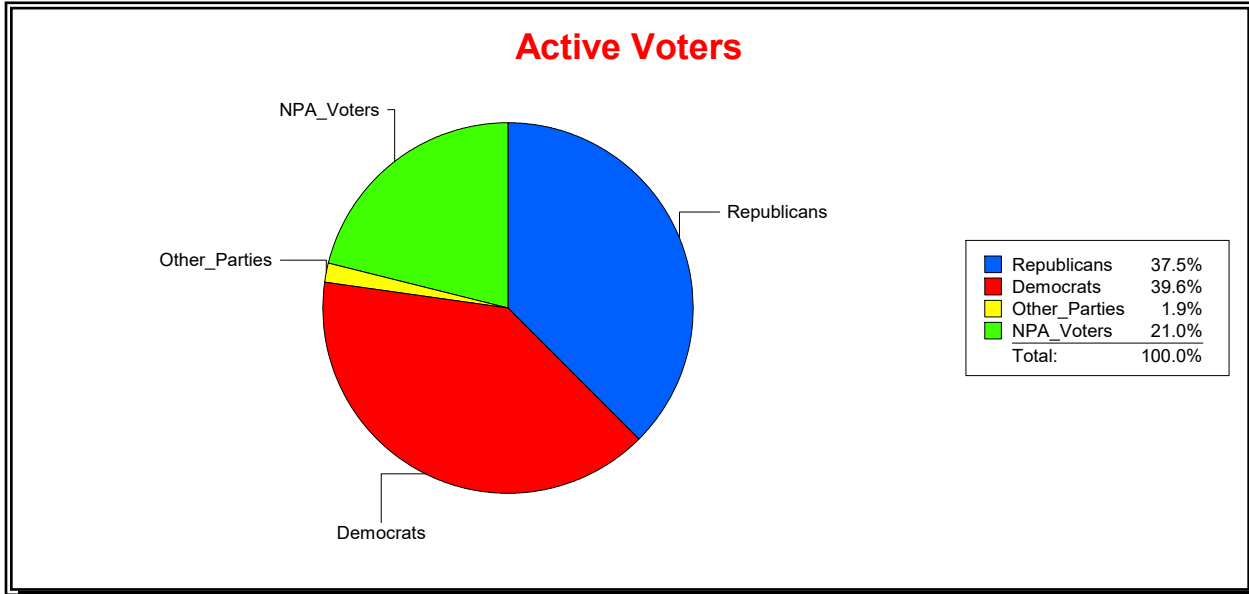

Vicky Oakes

Supervisor of Elections

St Johns County, FL

Date 7/1/2020

Time 10:53 AM

Graphs of District Registration

Active Registered Voters

Inactive Voters

District	Total	Dems	Reps	NonP	Other	Total	Dems	Reps	NonP	Other
St Augustine	10,615	4,201	3,985	2,230	199	1,209	376	345	459	29