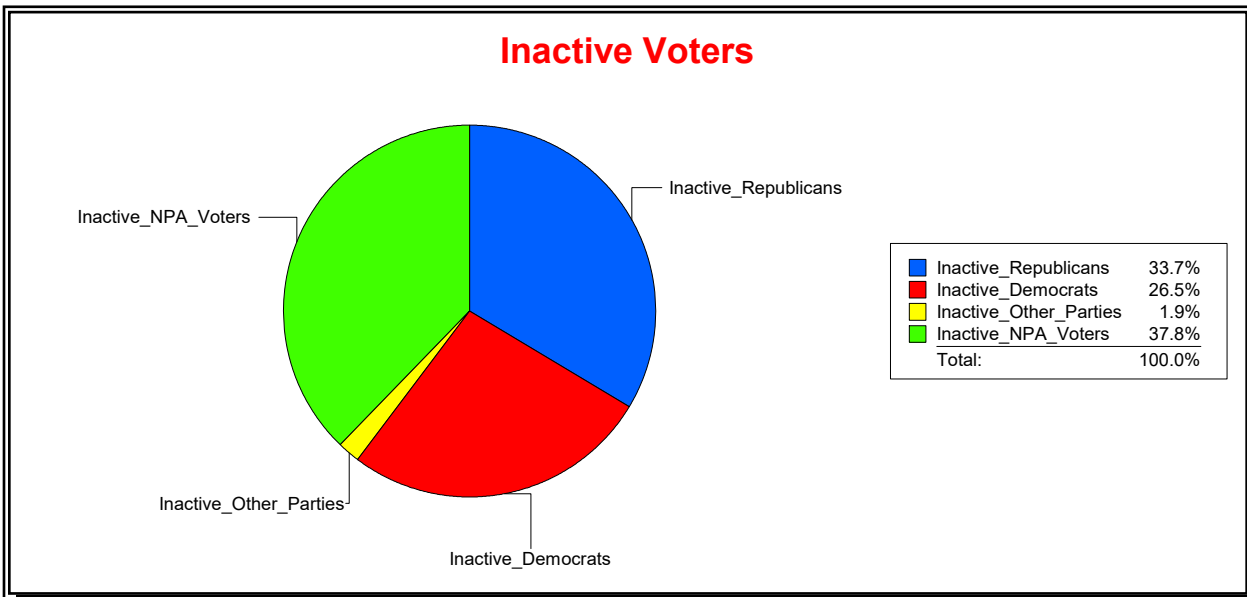

Vicky Oakes

Supervisor of Elections

St Johns County, FL

Date 7/1/2020

Time 10:53 AM

Graphs of District Registration

Active Registered Voters

Inactive Voters

District	Total	Dems	Reps	NonP	Other	Total	Dems	Reps	NonP	Other
County Commission - Dist 5	34,505	10,828	15,962	7,189	526	2,731	725	920	1,033	53