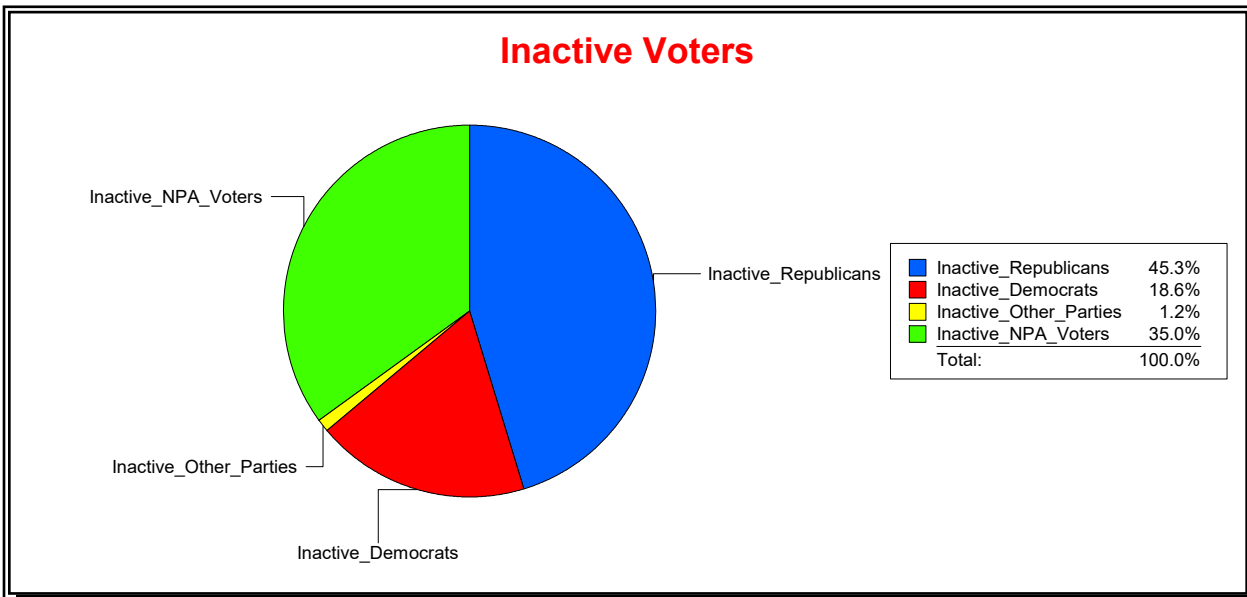

Vicky Oakes

Supervisor of Elections

St Johns County, FL

Date 7/1/2020

Time 10:53 AM

Graphs of District Registration

Active Registered Voters

Inactive Voters

District	Total	Dems	Reps	NonP	Other	Total	Dems	Reps	NonP	Other
School Board - Dist 4	48,138	10,199	27,256	9,988	695	2,417	449	1,094	845	29