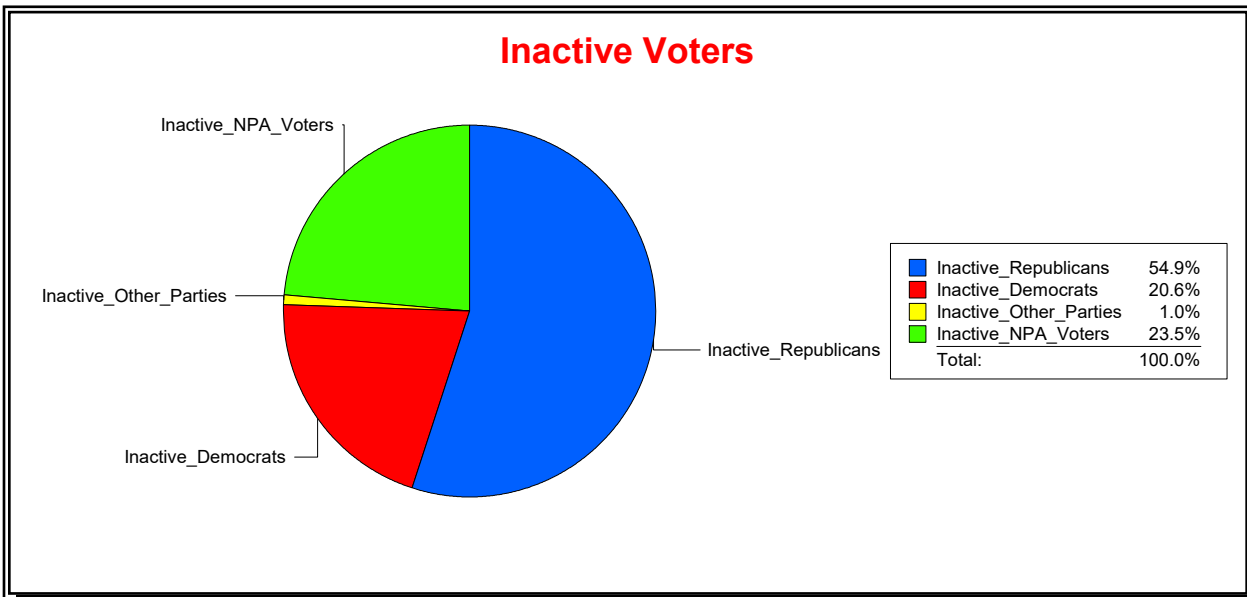

Vicky Oakes

Supervisor of Elections

St Johns County, FL

Date 7/1/2020

Time 10:53 AM

Graphs of District Registration

Active Registered Voters

Inactive Voters

District	Total	Dems	Reps	NonP	Other	Total	Dems	Reps	NonP	Other
Brandy Creek Comm Dev Dist	1,282	320	654	298	10	102	21	56	24	1