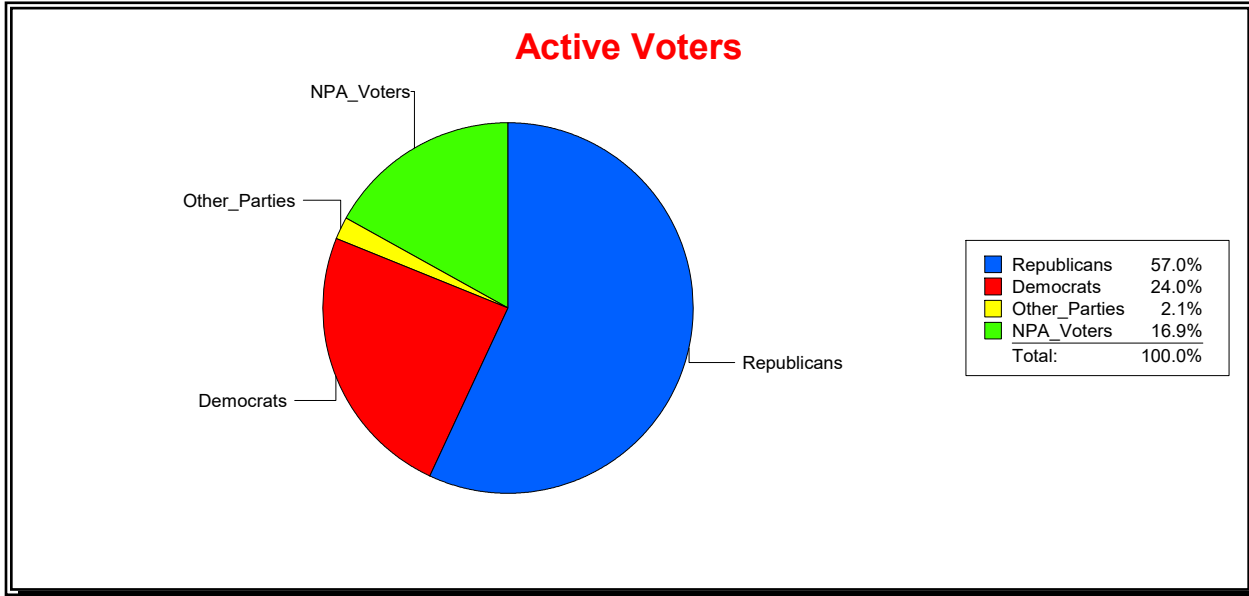

Active Registered Voters

Inactive Voters

District	Active Registered Voters					Inactive Voters				
	Total	Dems	Reps	NonP	Other	Total	Dems	Reps	NonP	Other
	337	81	192	57	7	4	1	3	0	0

Vicky Oakes

Supervisor of Elections