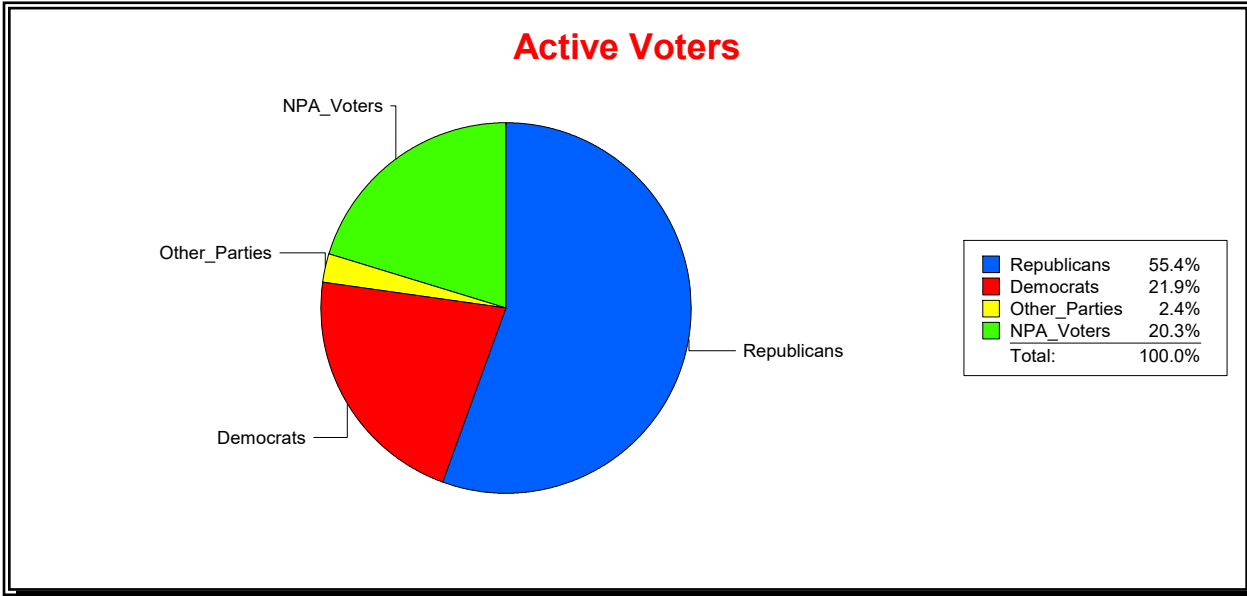

Vicky Oakes

Supervisor of Elections

St Johns County, FL

Date 7/1/2020

Time 10:53 AM

Graphs of District Registration

Active Registered Voters

Inactive Voters

District	Active Registered Voters					Inactive Voters				
	Total	Dems	Reps	NonP	Other	Total	Dems	Reps	NonP	Other
	1,243	272	689	252	30	14	5	4	5	0