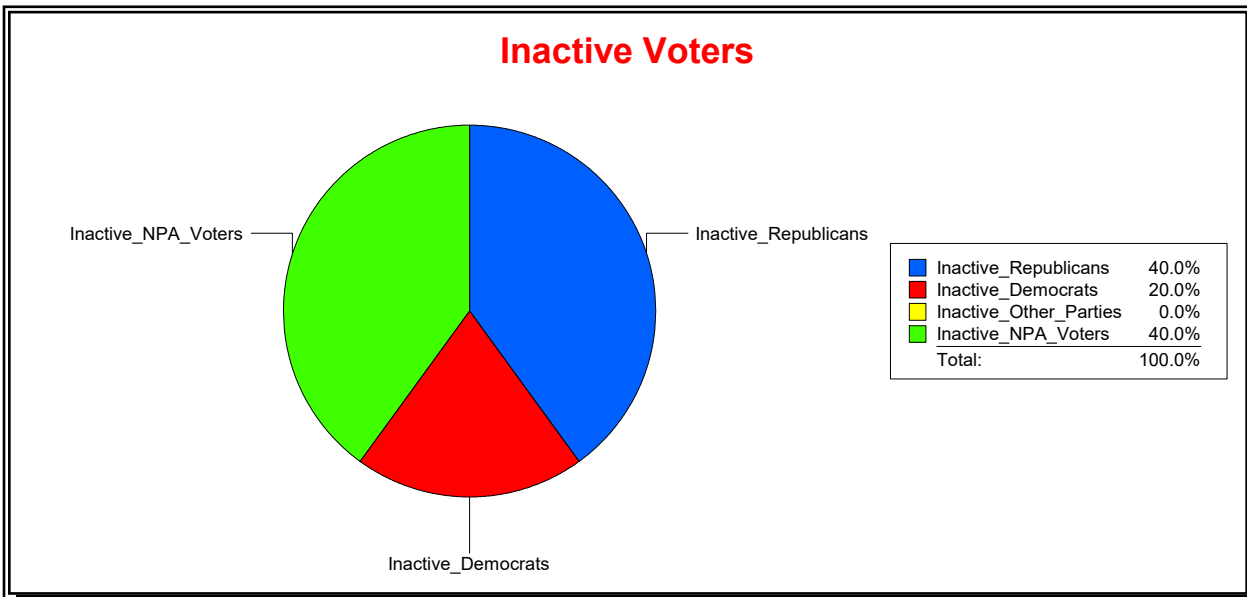

Vicky Oakes

Supervisor of Elections

St Johns County, FL

Date 7/1/2020

Time 10:53 AM

Graphs of District Registration

Active Registered Voters

Inactive Voters

District	Active Registered Voters					Inactive Voters				
	Total	Dems	Reps	NonP	Other	Total	Dems	Reps	NonP	Other
	417	96	235	80	6	5	1	2	2	0