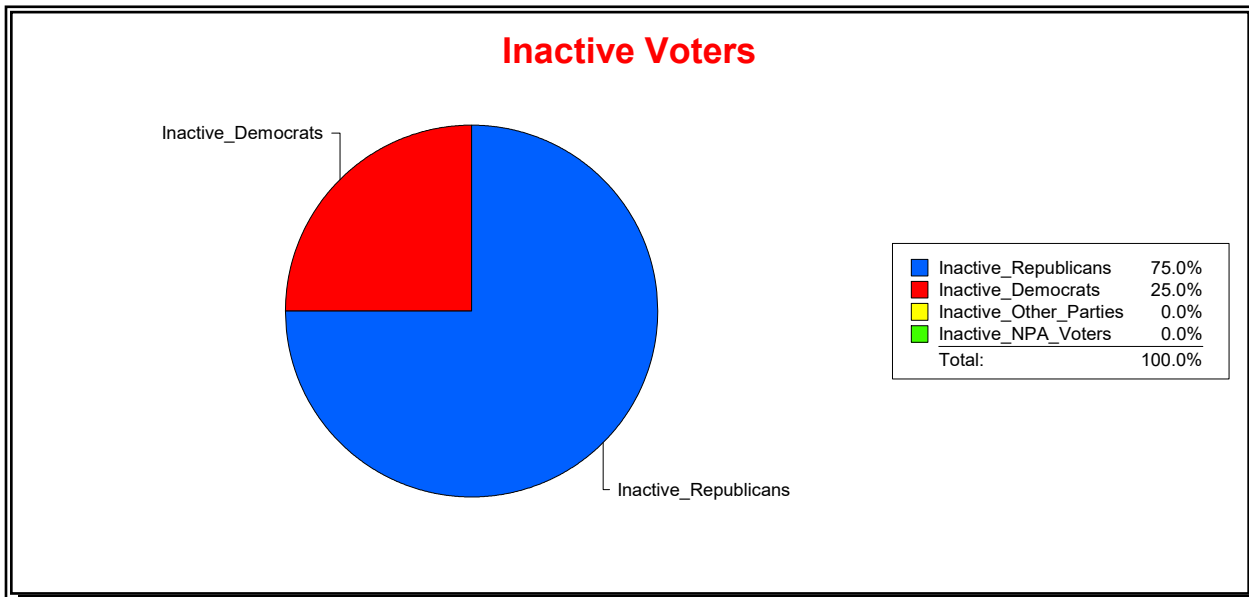

Active Registered Voters

Inactive Voters

District	Active Registered Voters					Inactive Voters				
	Total	Dems	Reps	NonP	Other	Total	Dems	Reps	NonP	Other
	337	81	192	57	7	4	1	3	0	0

Vicky Oakes

Supervisor of Elections