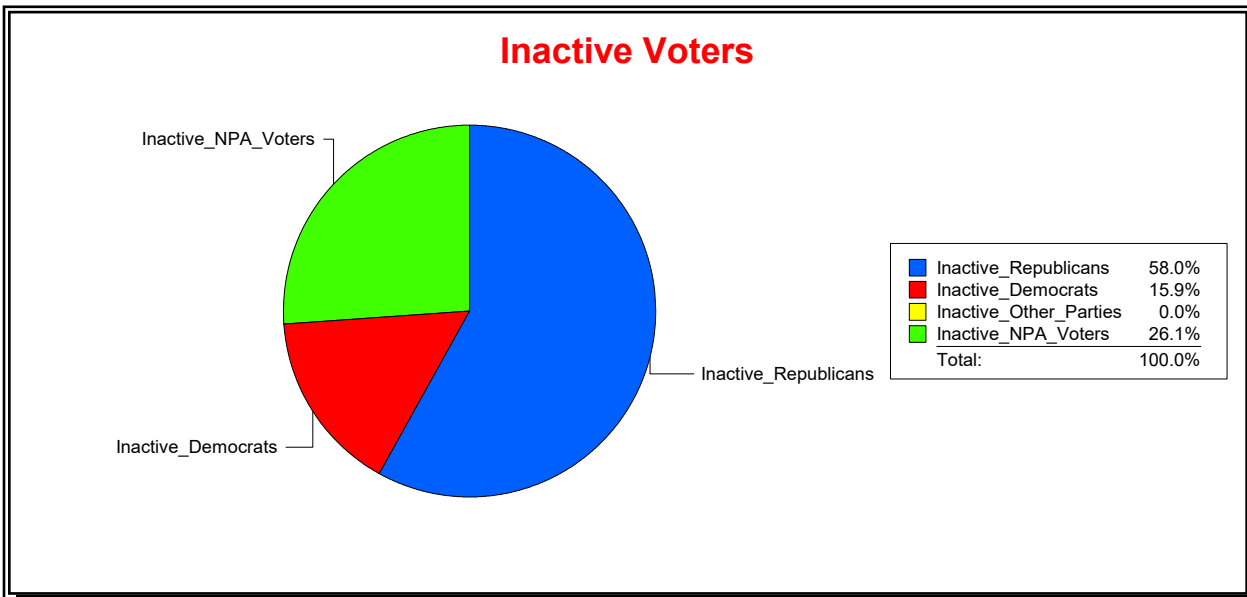

Vicky Oakes

Supervisor of Elections

St Johns County, FL

Date 7/1/2020

Time 10:53 AM

Graphs of District Registration

Active Registered Voters

Inactive Voters

District	Total	Dems	Reps	NonP	Other	Total	Dems	Reps	NonP	Other
World Commerce Comm Dev Dist	1,113	279	539	278	17	69	11	40	18	0