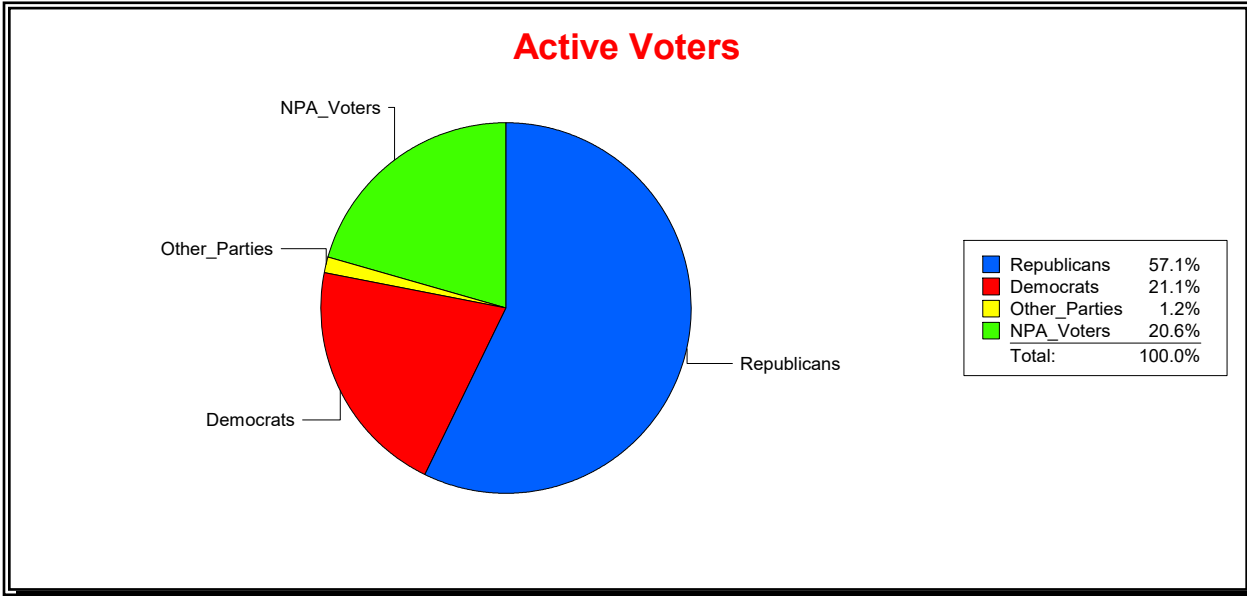

Vicky Oakes

Supervisor of Elections

St Johns County, FL

Date 7/1/2020

Time 10:53 AM

Graphs of District Registration

Active Registered Voters

Inactive Voters

District	Total	Dems	Reps	NonP	Other	Total	Dems	Reps	NonP	Other
School Board - Dist 1	44,337	9,345	25,316	9,125	551	1,912	388	925	582	17