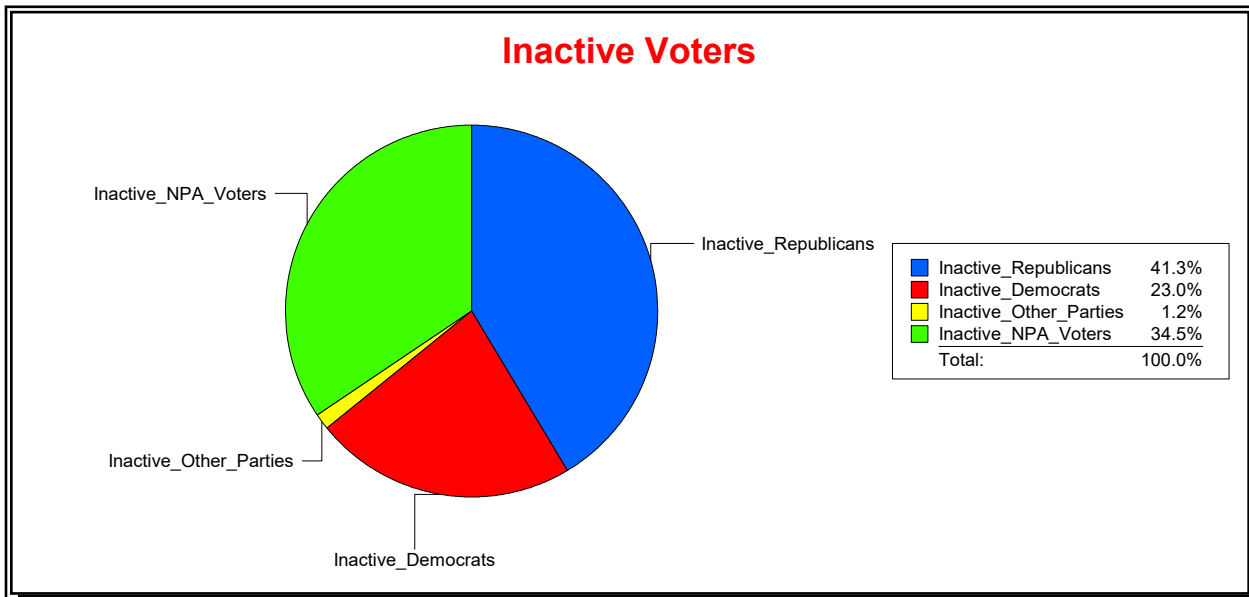

Vicky Oakes

Supervisor of Elections

St Johns County, FL

Date 7/1/2020

Time 10:53 AM

Graphs of District Registration

Active Registered Voters

Inactive Voters

District	Total	Dems	Reps	NonP	Other	Total	Dems	Reps	NonP	Other
St Johns County	183,107	44,212	98,525	37,959	2,411	9,709	2,231	4,012	3,351	115