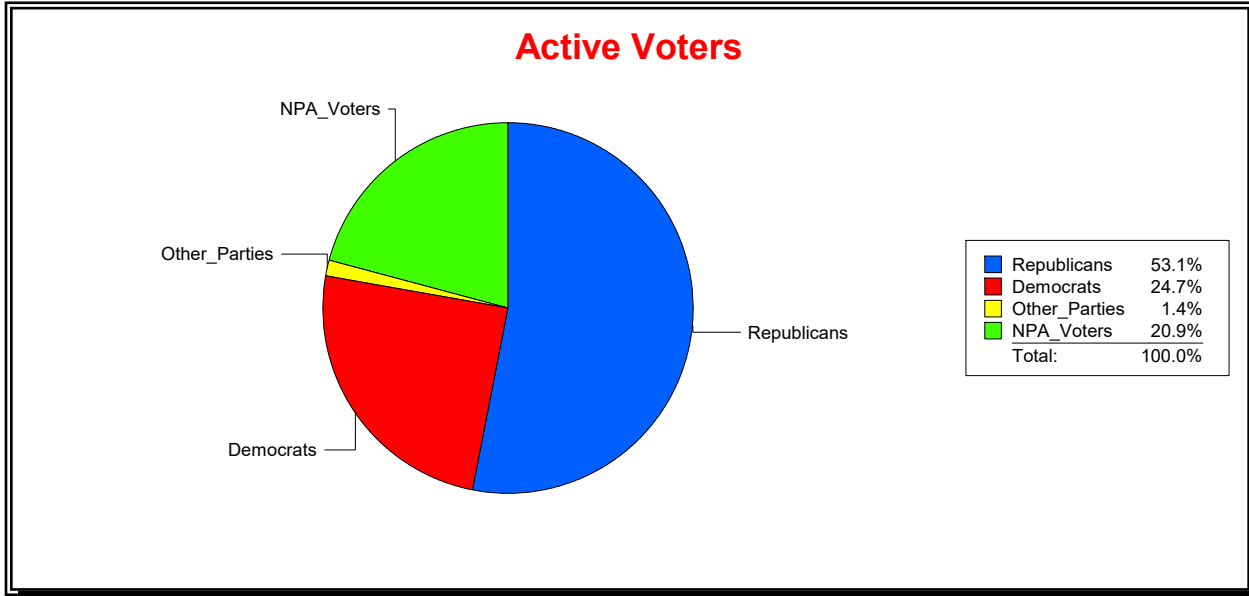

Supervisor of Elections

St Johns County, FL

Date 7/1/2020

Time 10:53 AM

Graphs of District Registration

Active Registered Voters

Inactive Voters

District	Total	Dems	Reps	NonP	Other	Total	Dems	Reps	NonP	Other
State Representative - Dist 17	168,625	41,578	89,544	35,215	2,288	9,569	2,194	3,912	3,333	130