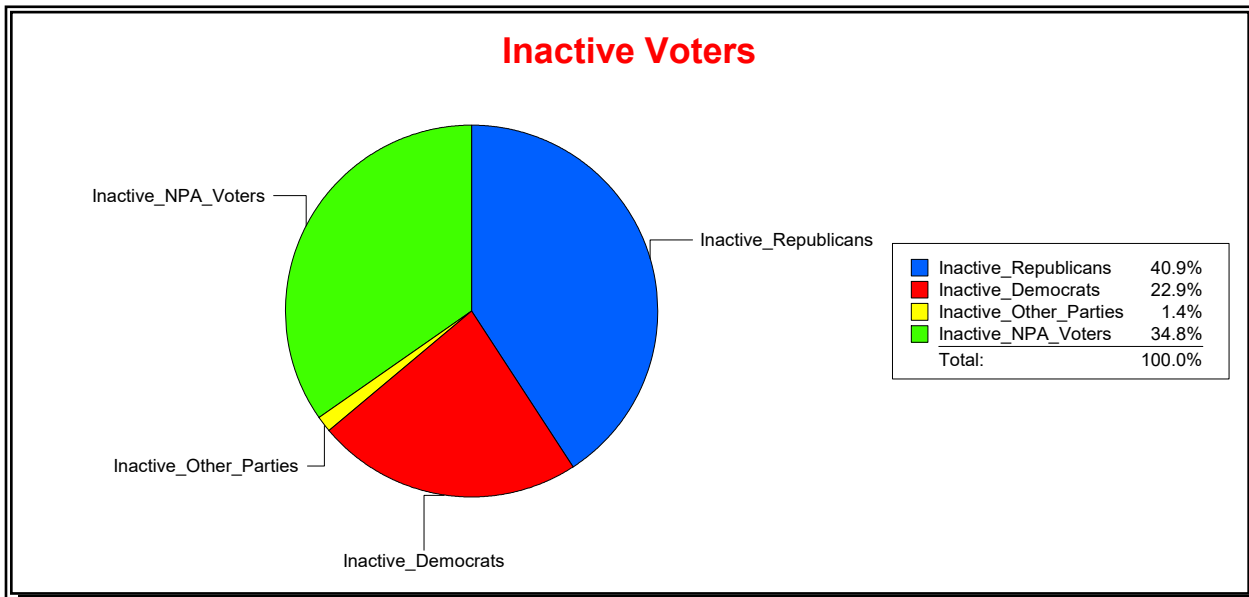

Supervisor of Elections

St Johns County, FL

Date 7/1/2020

Time 10:53 AM

Graphs of District Registration

Active Registered Voters

Inactive Voters

District	Total	Dems	Reps	NonP	Other	Total	Dems	Reps	NonP	Other
State Representative - Dist 17	168,625	41,578	89,544	35,215	2,288	9,569	2,194	3,912	3,333	130