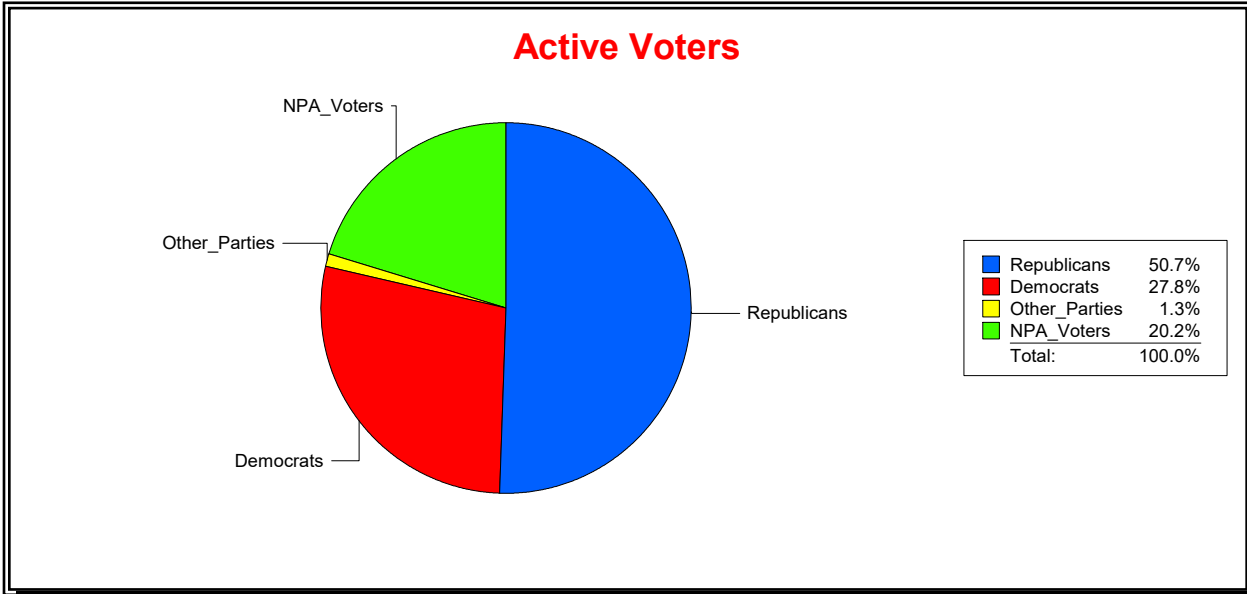

Vicky Oakes

Supervisor of Elections

St Johns County, FL

Date 7/1/2020

Time 10:53 AM

Graphs of District Registration

Active Registered Voters

Inactive Voters

District	Total	Dems	Reps	NonP	Other	Total	Dems	Reps	NonP	Other
US Congress - Dist 6	27,000	7,512	13,684	5,457	347	1,589	452	543	576	18