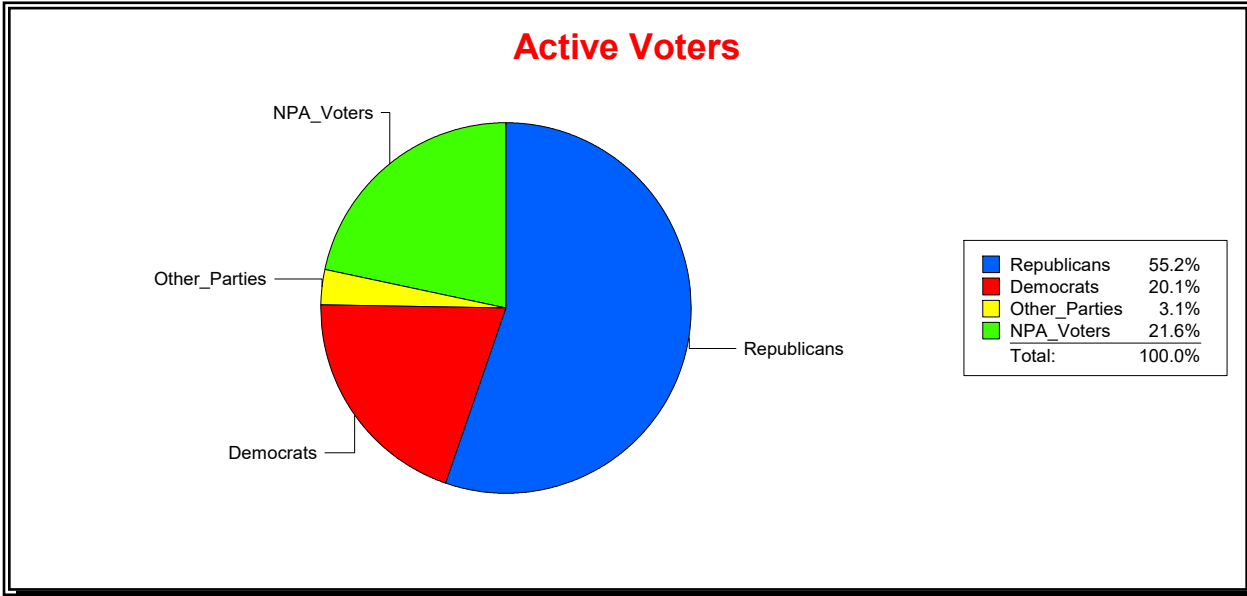

Vicky Oakes

Supervisor of Elections

St Johns County, FL

Date 7/1/2020

Time 10:53 AM

Graphs of District Registration

Active Registered Voters

Inactive Voters

District	Total	Dems	Reps	NonP	Other	Total	Dems	Reps	NonP	Other
	736	148	406	159	23	15	4	10	1	0