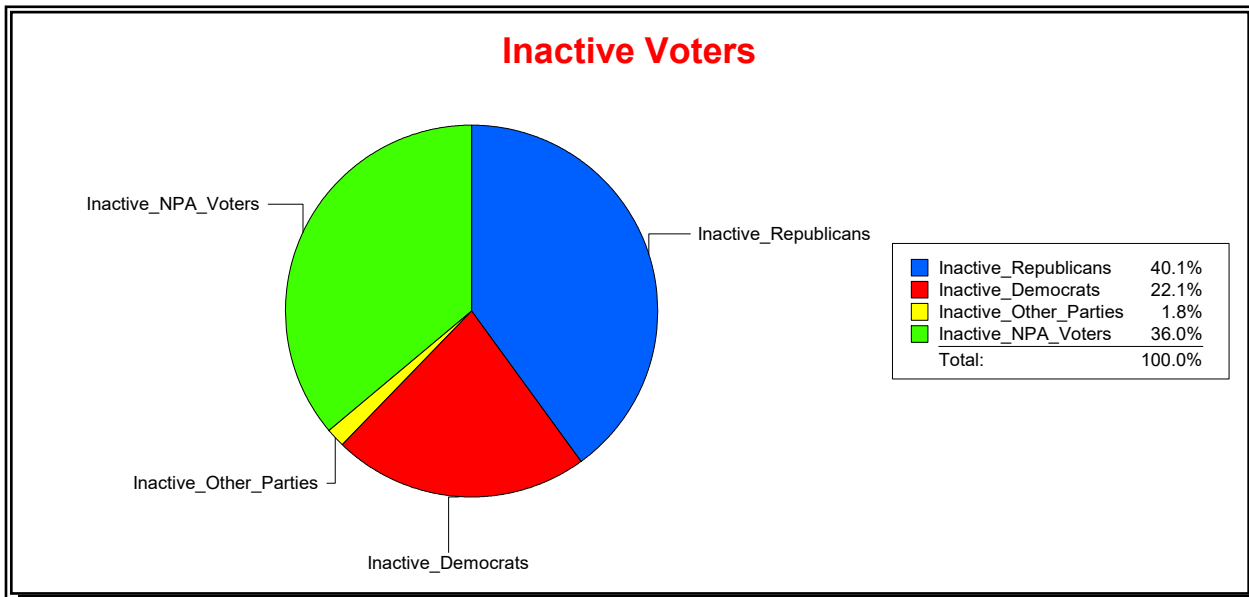

Vicky Oakes

Supervisor of Elections

St Johns County, FL

Date 7/1/2020

Time 10:53 AM

Graphs of District Registration

Active Registered Voters

Inactive Voters

District	Total	Dems	Reps	NonP	Other	Total	Dems	Reps	NonP	Other
Heritage Landing Comm Dev Dist	2,535	675	1,203	622	35	222	49	89	80	4