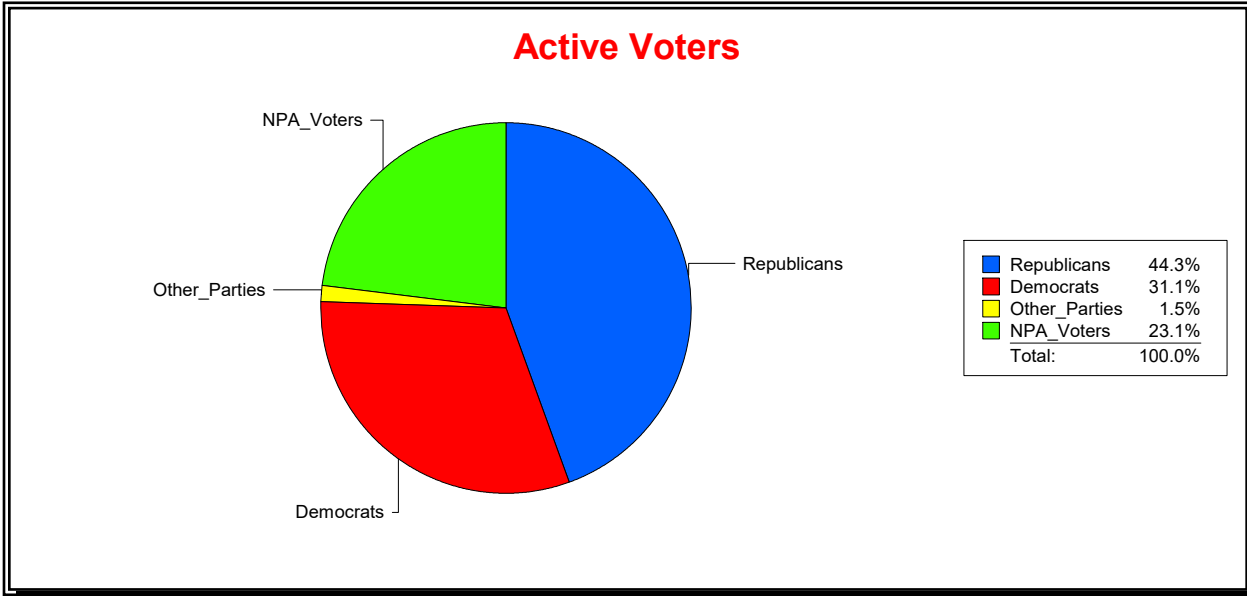

Vicky Oakes

Supervisor of Elections

St Johns County, FL

Date 7/1/2020

Time 10:53 AM

Graphs of District Registration

Active Registered Voters

Inactive Voters

District	Total	Dems	Reps	NonP	Other	Total	Dems	Reps	NonP	Other
Heritage Park Comm Dev Dist	1,367	425	606	316	20	49	11	21	17	0