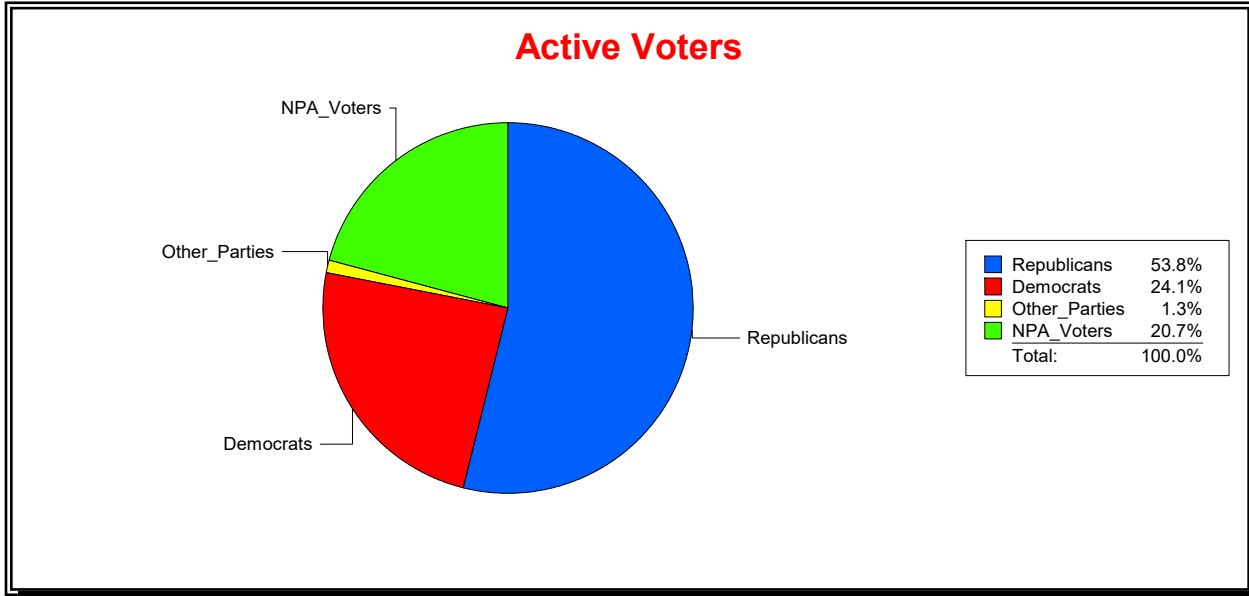

Vicky Oakes

Supervisor of Elections

St Johns County, FL

Date 7/1/2020

Time 10:53 AM

Graphs of District Registration

Active Registered Voters

Inactive Voters

District	Total	Dems	Reps	NonP	Other	Total	Dems	Reps	NonP	Other
St Johns County	183,107	44,212	98,525	37,959	2,411	9,709	2,231	4,012	3,351	115