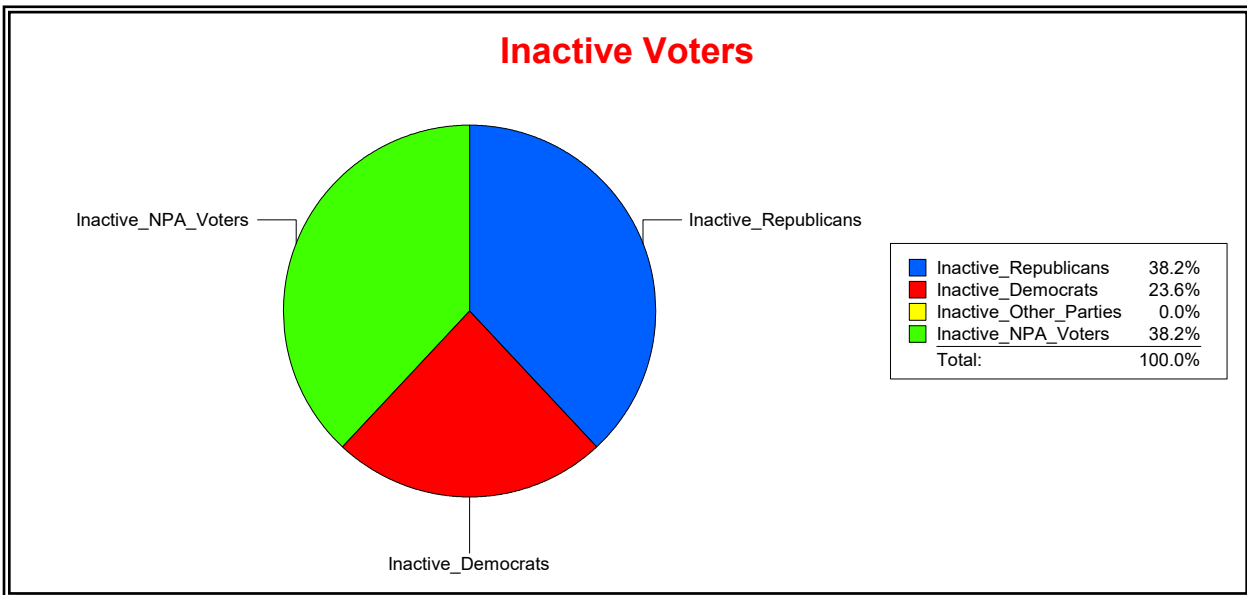

Supervisor of Elections

St Johns County, FL

Date 7/1/2020

Time 10:53 AM

Graphs of District Registration

Active Registered Voters

Inactive Voters

District	Total	Dems	Reps	NonP	Other	Total	Dems	Reps	NonP	Other
St Johns Forest Comm Dev Dist	1,121	276	565	270	10	55	13	21	21	0