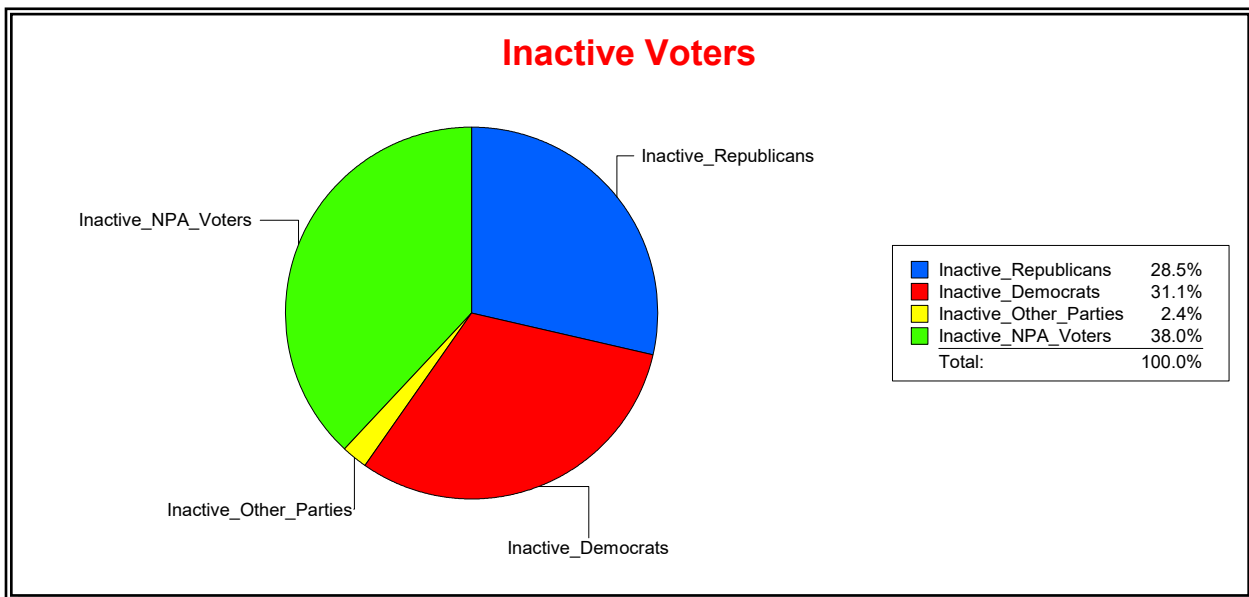

Vicky Oakes

Supervisor of Elections

St Johns County, FL

Date 7/1/2020

Time 10:53 AM

Graphs of District Registration

Active Registered Voters

Inactive Voters

District	Total	Dems	Reps	NonP	Other	Total	Dems	Reps	NonP	Other
St Augustine	10,615	4,201	3,985	2,230	199	1,209	376	345	459	29