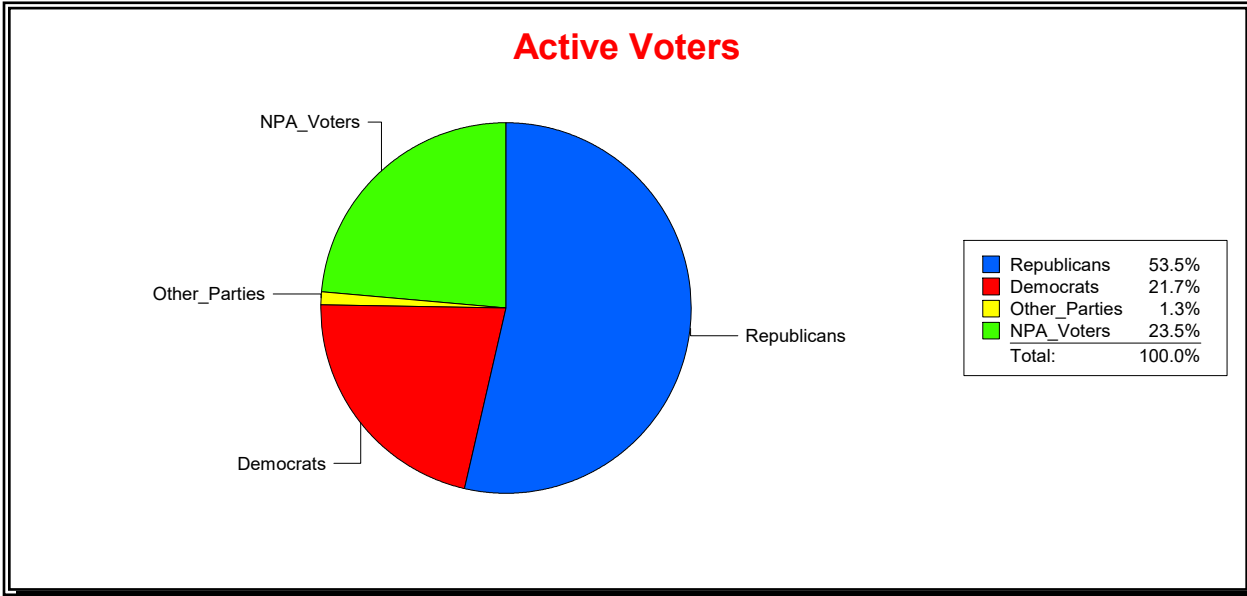

Vicky Oakes

Supervisor of Elections

St Johns County, FL

Date 7/1/2020

Time 10:53 AM

Graphs of District Registration

Active Registered Voters

Inactive Voters

District	Total	Dems	Reps	NonP	Other	Total	Dems	Reps	NonP	Other
Turnbull Creek Comm Dev Dist	2,104	457	1,126	494	27	124	32	56	35	1