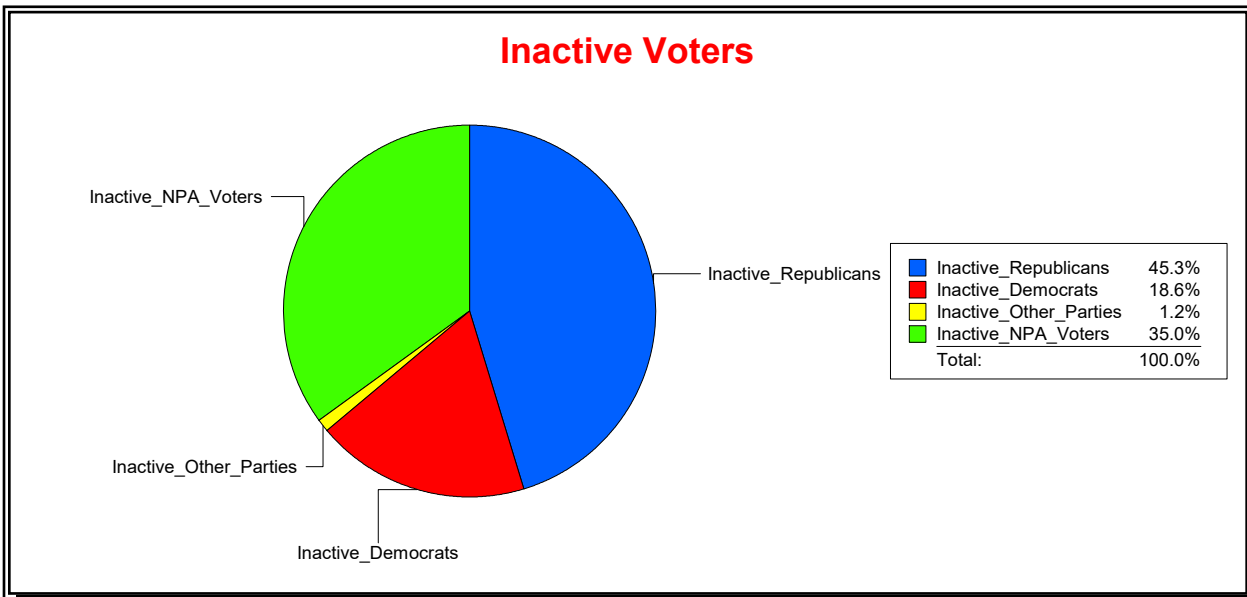

Vicky Oakes

Supervisor of Elections

St Johns County, FL

Date 7/1/2020

Time 10:53 AM

Graphs of District Registration

Active Registered Voters

Inactive Voters

District	Total	Dems	Reps	NonP	Other	Total	Dems	Reps	NonP	Other
County Commission - Dist 4	48,138	10,199	27,256	9,988	695	2,417	449	1,094	845	29