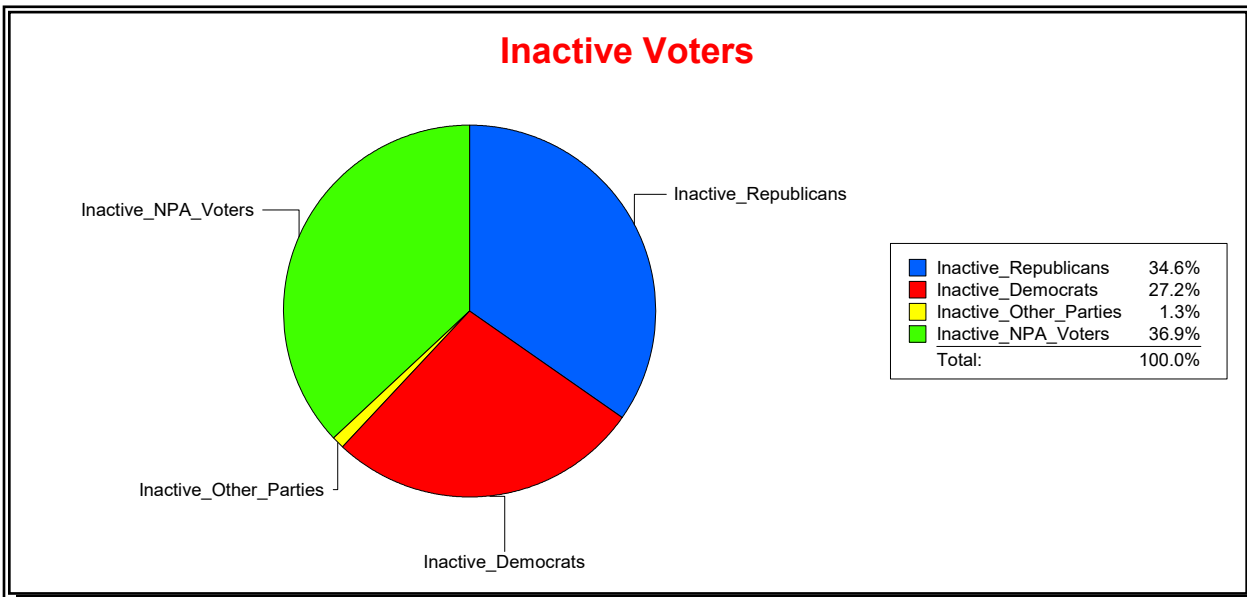

Vicky Oakes

Supervisor of Elections

St Johns County, FL

Date 7/1/2020

Time 10:53 AM

Graphs of District Registration

Active Registered Voters

Inactive Voters

District	Total	Dems	Reps	NonP	Other	Total	Dems	Reps	NonP	Other
School Board - Dist 3	36,661	10,052	18,688	7,438	483	1,951	531	676	719	25