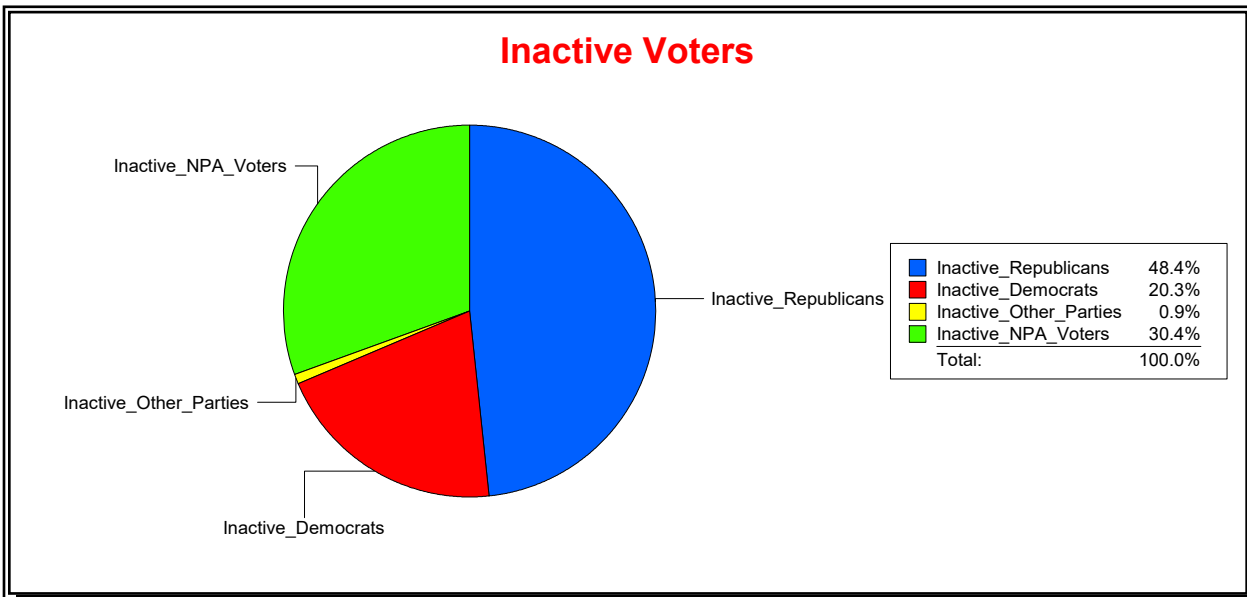

Vicky Oakes

Supervisor of Elections

St Johns County, FL

Date 7/1/2020

Time 10:53 AM

Graphs of District Registration

Active Registered Voters

Inactive Voters

District	Total	Dems	Reps	NonP	Other	Total	Dems	Reps	NonP	Other
School Board - Dist 1	44,337	9,345	25,316	9,125	551	1,912	388	925	582	17