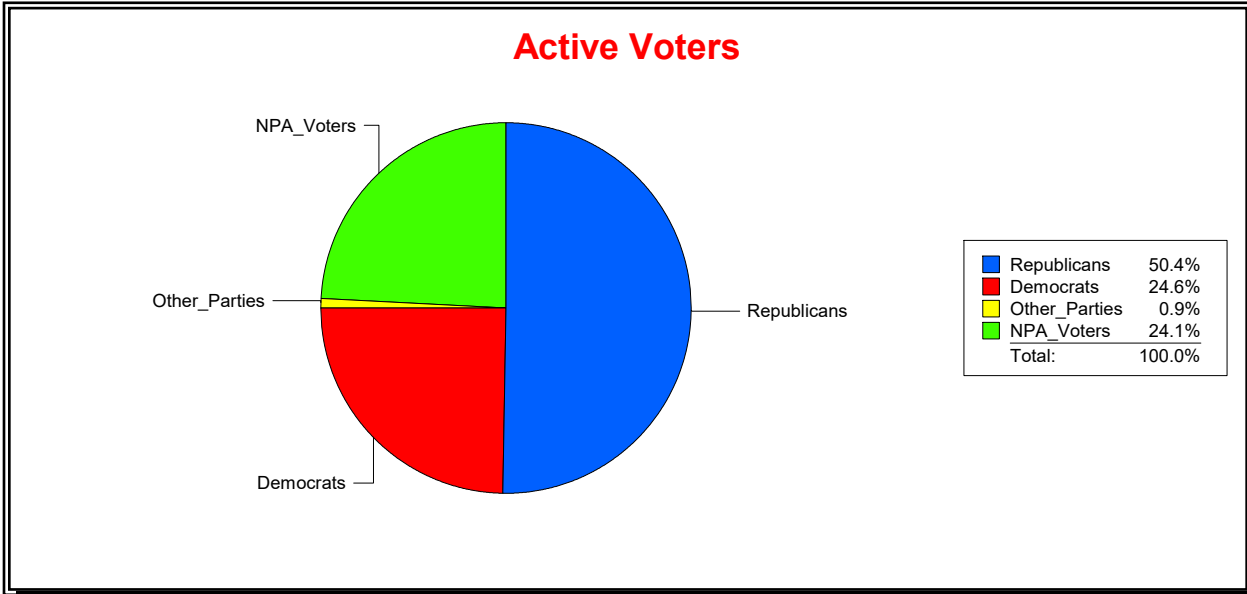

Supervisor of Elections

St Johns County, FL

Date 7/1/2020

Time 10:53 AM

Graphs of District Registration

Active Registered Voters

Inactive Voters

District	Total	Dems	Reps	NonP	Other	Total	Dems	Reps	NonP	Other
St Johns Forest Comm Dev Dist	1,121	276	565	270	10	55	13	21	21	0