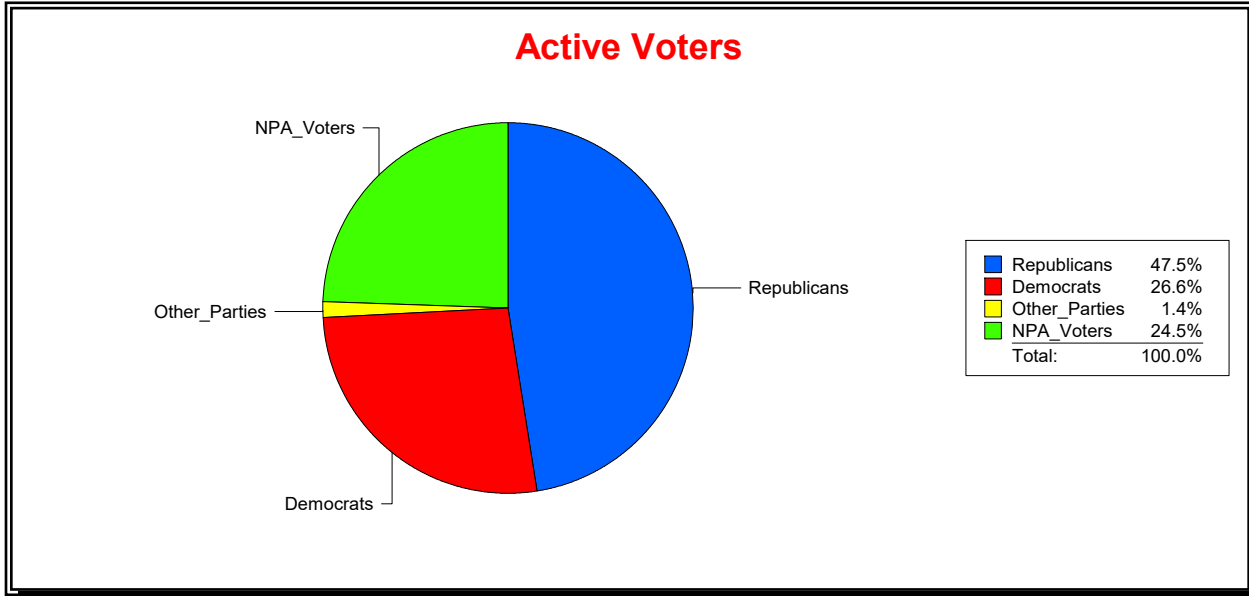

Vicky Oakes

Supervisor of Elections

St Johns County, FL

Date 7/1/2020

Time 10:53 AM

Graphs of District Registration

Active Registered Voters

Inactive Voters

District	Total	Dems	Reps	NonP	Other	Total	Dems	Reps	NonP	Other
Heritage Landing Comm Dev Dist	2,535	675	1,203	622	35	222	49	89	80	4