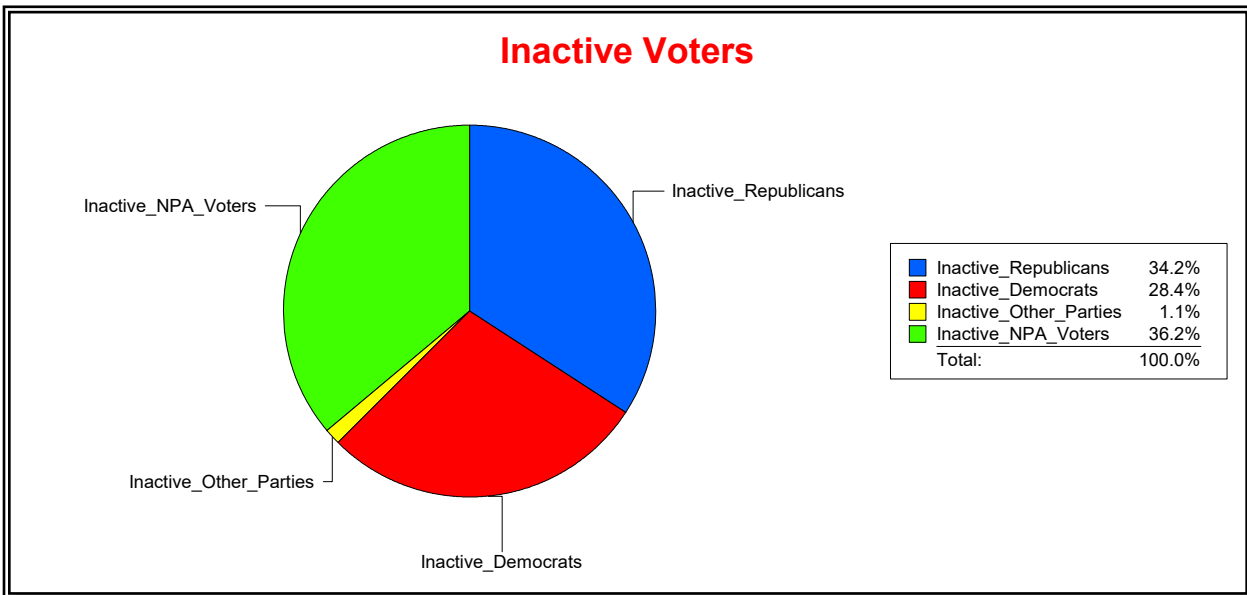

Vicky Oakes

Supervisor of Elections

St Johns County, FL

Date 7/1/2020

Time 10:53 AM

Graphs of District Registration

Active Registered Voters

Inactive Voters

District	Total	Dems	Reps	NonP	Other	Total	Dems	Reps	NonP	Other
US Congress - Dist 6	27,000	7,512	13,684	5,457	347	1,589	452	543	576	18