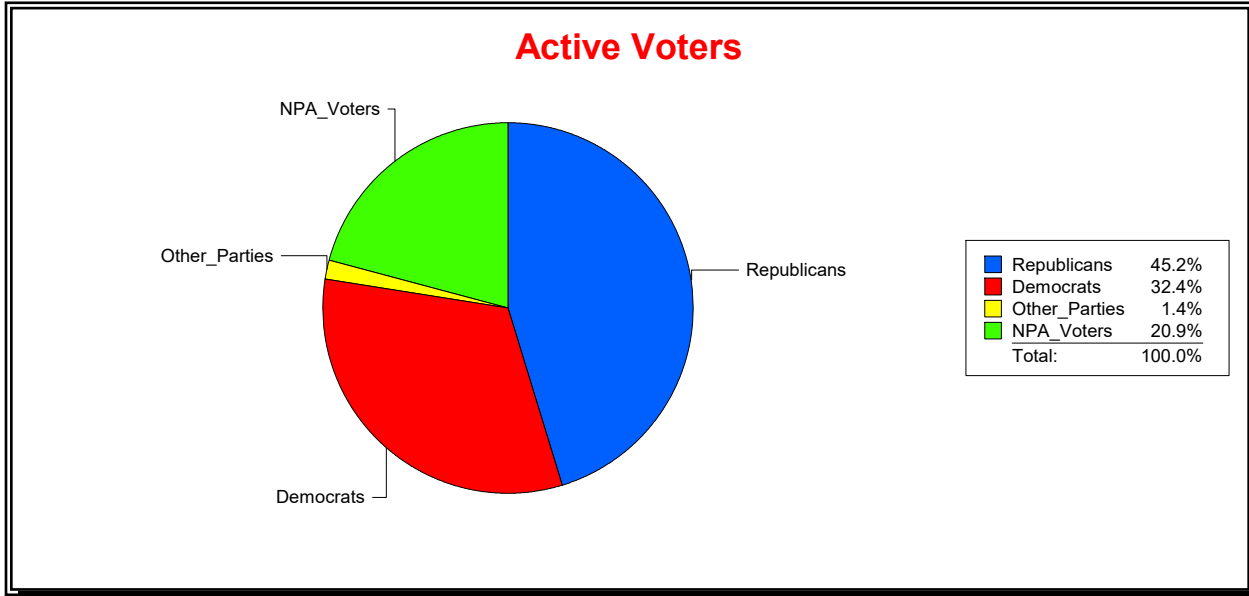

Vicky Oakes

Supervisor of Elections

St Johns County, FL

Date 7/1/2020

Time 10:53 AM

Graphs of District Registration

Active Registered Voters

Inactive Voters

District	Total	Dems	Reps	NonP	Other	Total	Dems	Reps	NonP	Other
Port Waterway & Beach	53,821	17,457	24,320	11,265	779	4,104	1,157	1,316	1,557	74