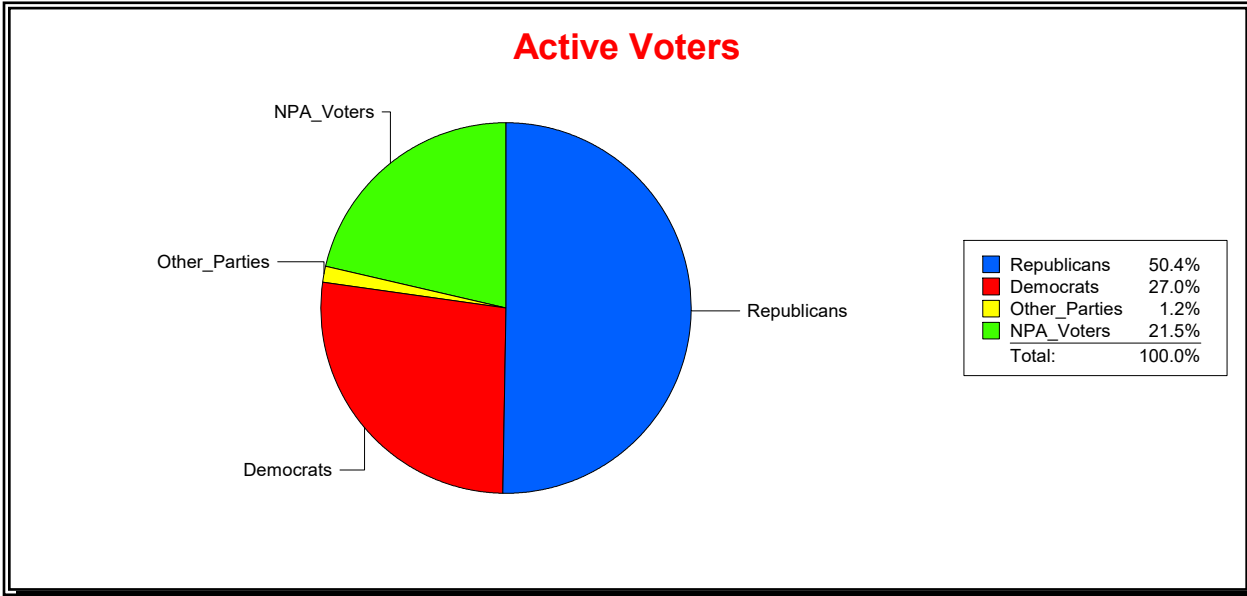

Vicky Oakes

Supervisor of Elections

St Johns County, FL

Date 7/1/2020

Time 10:53 AM

Graphs of District Registration

Active Registered Voters

Inactive Voters

District	Total	Dems	Reps	NonP	Other	Total	Dems	Reps	NonP	Other
County Commission - Dist 2	35,621	9,606	17,942	7,647	426	2,320	608	888	798	26