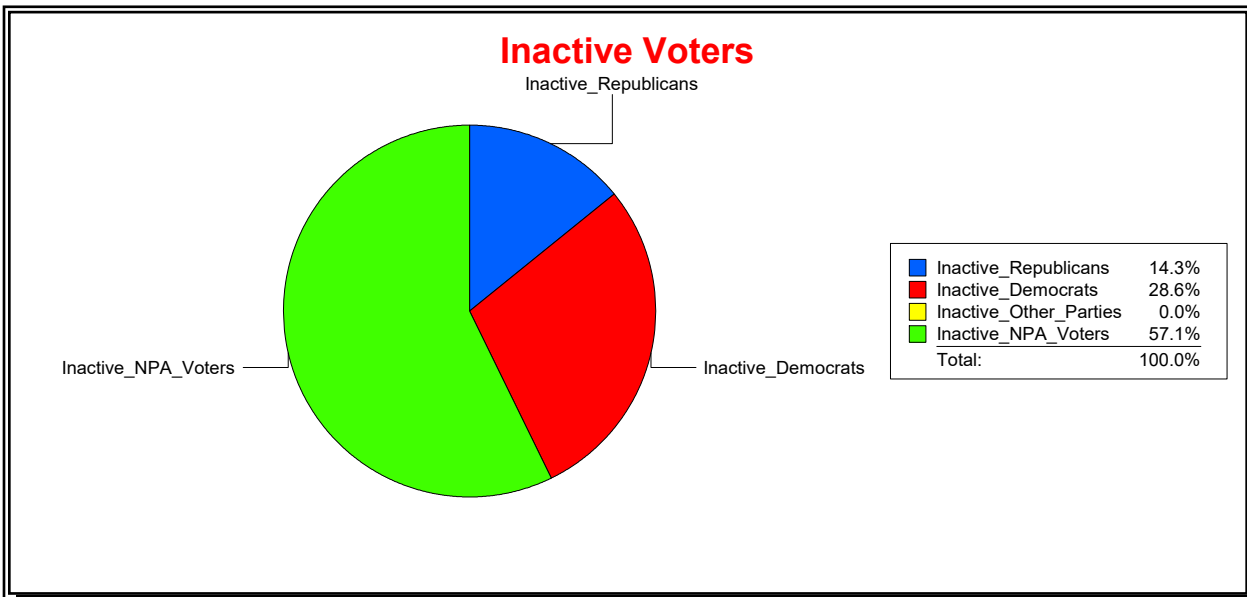

Vicky Oakes

Supervisor of Elections

St Johns County, FL

Date 7/1/2020

Time 10:53 AM

Graphs of District Registration

Active Registered Voters

Inactive Voters

District	Active Registered Voters					Inactive Voters				
	Total	Dems	Reps	NonP	Other	Total	Dems	Reps	NonP	Other
	607	156	247	199	5	7	2	1	4	0