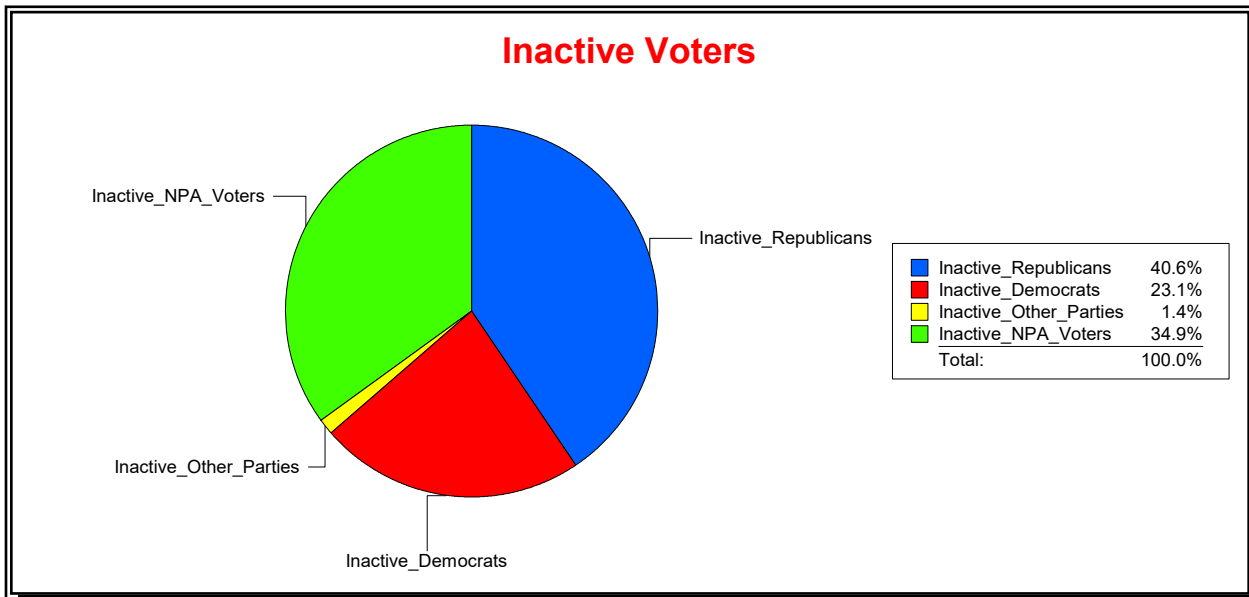

Vicky Oakes

Supervisor of Elections

St Johns County, FL

Date 7/1/2020

Time 10:53 AM

Graphs of District Registration

Active Registered Voters

Inactive Voters

District	Total	Dems	Reps	NonP	Other	Total	Dems	Reps	NonP	Other
US Congress - Dist 4	172,262	42,518	91,480	35,930	2,334	9,742	2,249	3,960	3,401	132