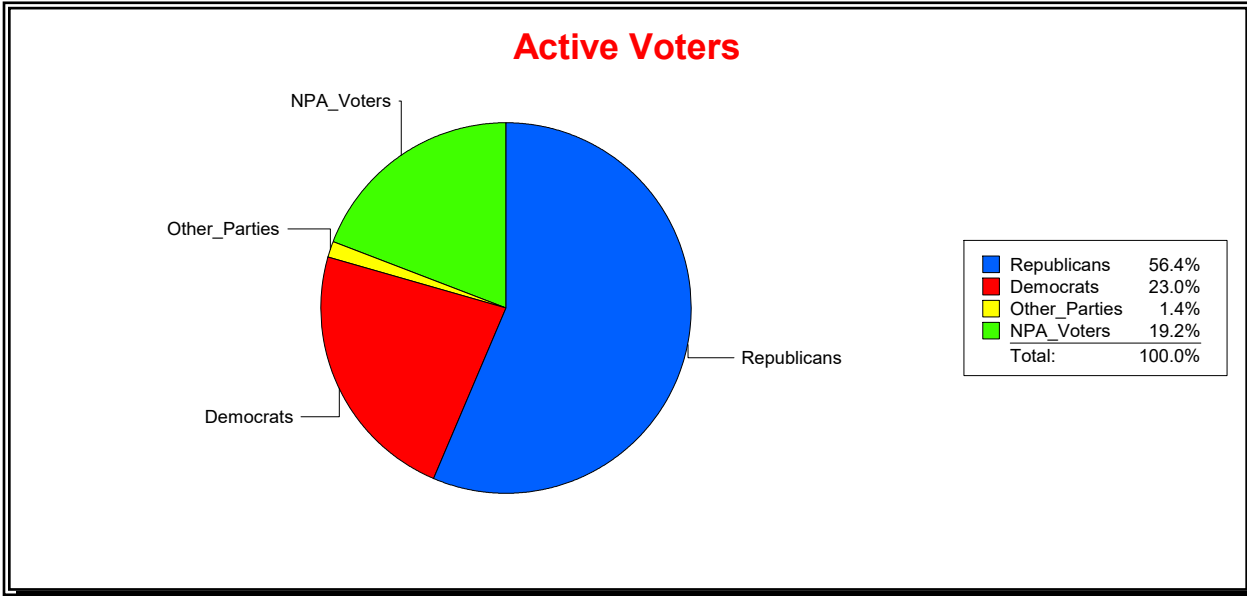

Vicky Oakes

Supervisor of Elections

St Johns County, FL

Date 7/1/2020

Time 10:53 AM

Graphs of District Registration

Active Registered Voters

Inactive Voters

District	Active Registered Voters					Inactive Voters				
	Total	Dems	Reps	NonP	Other	Total	Dems	Reps	NonP	Other
	417	96	235	80	6	5	1	2	2	0