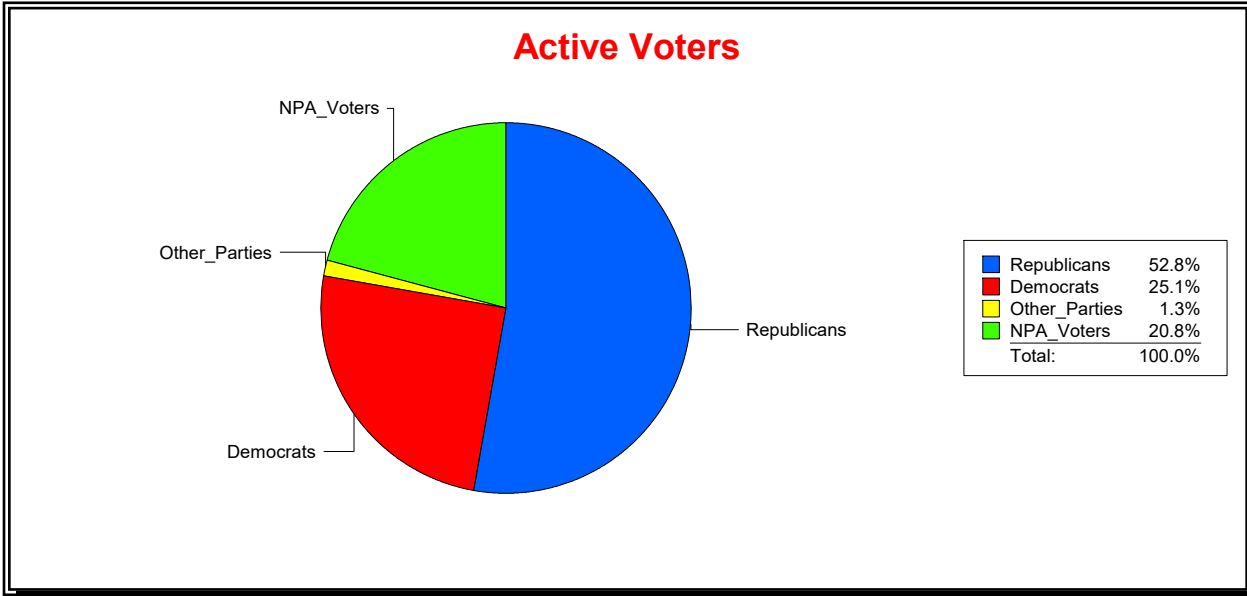

Vicky Oakes

Supervisor of Elections

St Johns County, FL

Date 7/1/2020

Time 10:53 AM

Graphs of District Registration

Active Registered Voters

Inactive Voters

District	Total	Dems	Reps	NonP	Other	Total	Dems	Reps	NonP	Other
St. Johns County	199,262	50,030	105,164	41,387	2,681	11,331	2,701	4,503	3,977	150