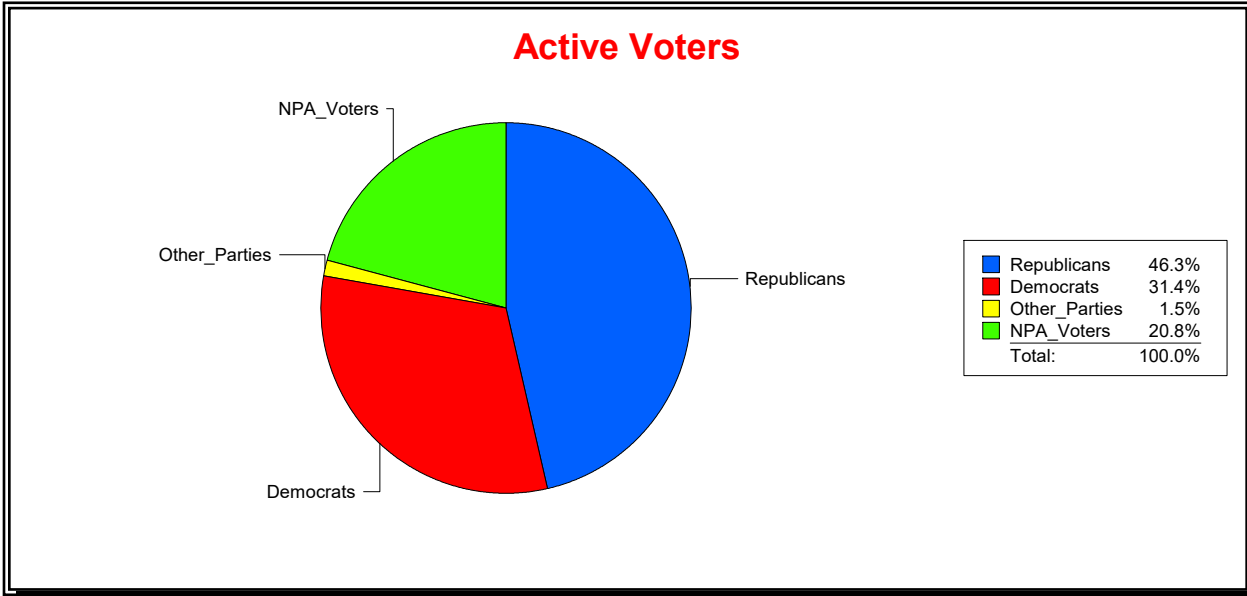

Vicky Oakes

Supervisor of Elections

St Johns County, FL

Date 7/1/2020

Time 10:53 AM

Graphs of District Registration

Active Registered Voters

Inactive Voters

District	Total	Dems	Reps	NonP	Other	Total	Dems	Reps	NonP	Other
County Commission - Dist 5	34,505	10,828	15,962	7,189	526	2,731	725	920	1,033	53