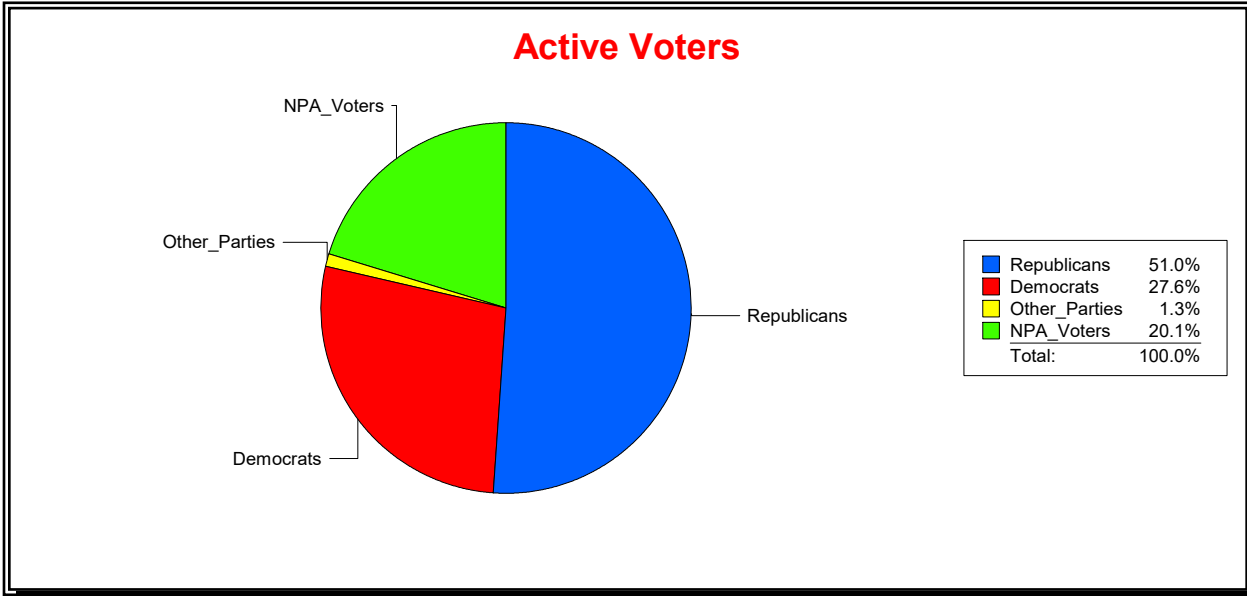

Vicky Oakes

Supervisor of Elections

St Johns County, FL

Date 7/1/2020

Time 10:53 AM

Graphs of District Registration

Active Registered Voters

Inactive Voters

District	Total	Dems	Reps	NonP	Other	Total	Dems	Reps	NonP	Other
State Representative - Dist 24	30,637	8,452	15,620	6,172	393	1,762	507	591	644	20