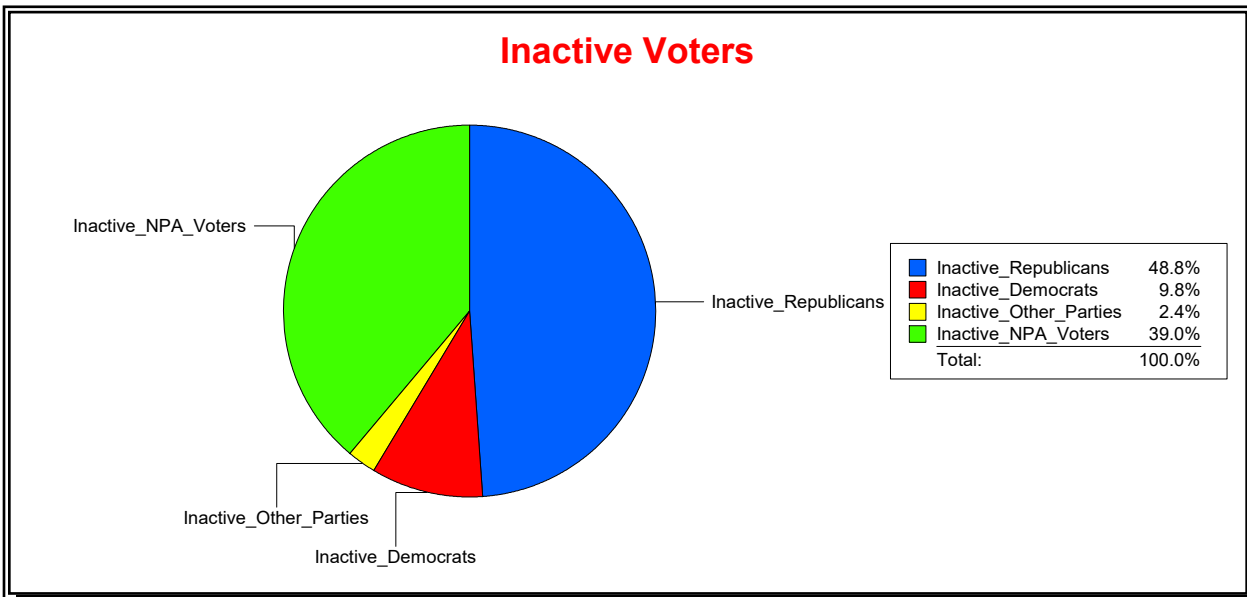

Supervisor of Elections

St Johns County, FL

Date 7/1/2020

Time 10:53 AM

Graphs of District Registration

Active Registered Voters

Inactive Voters

District	Total	Dems	Reps	NonP	Other	Total	Dems	Reps	NonP	Other
Glen St Johns Comm Dev Dist	1,001	215	523	249	14	41	4	20	16	1