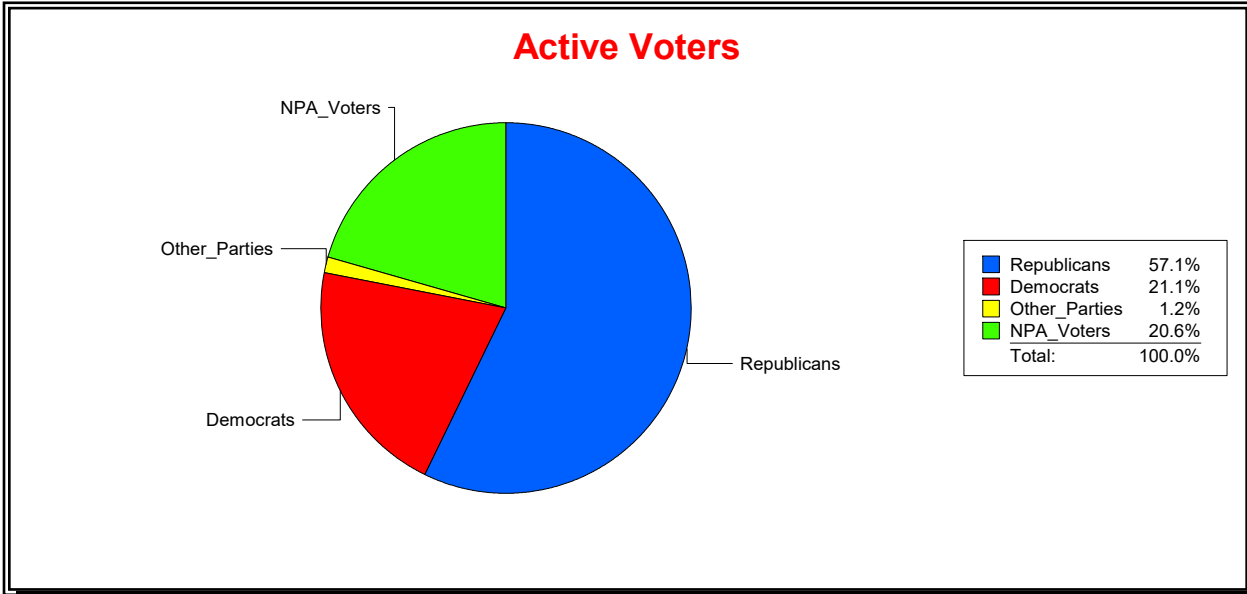

District	Total	Dems	Reps	NonP	Other	Total	Dems	Reps	NonP	Other
St. Johns County	199,262	50,030	105,164	41,387	2,681	11,331	2,701	4,503	3,977	150

Vicky Oakes

Supervisor of Elections

St Johns County, FL

Date 7/1/2020

Time 10:53 AM

Graphs of District Registration

Active Registered Voters

Inactive Voters

District	Total	Dems	Reps	NonP	Other	Total	Dems	Reps	NonP	Other
County Commission - Dist 1	44,337	9,345	25,316	9,125	551	1,912	388	925	582	17