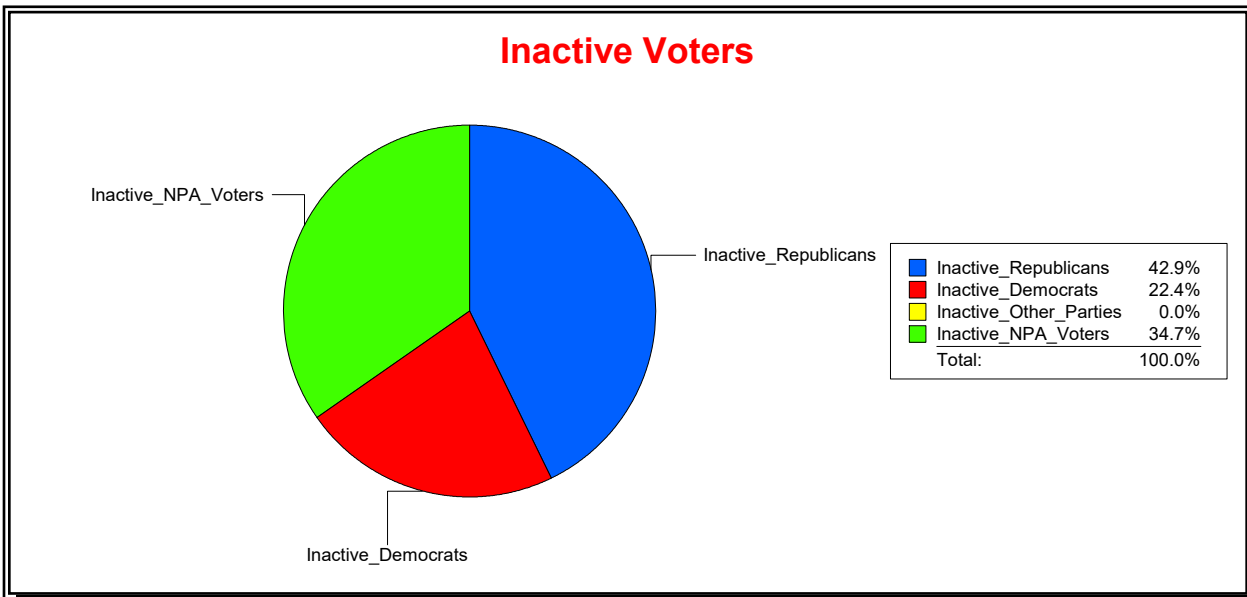

Vicky Oakes

Supervisor of Elections

St Johns County, FL

Date 7/1/2020

Time 10:53 AM

Graphs of District Registration

Active Registered Voters

Inactive Voters

District	Total	Dems	Reps	NonP	Other	Total	Dems	Reps	NonP	Other
Heritage Park Comm Dev Dist	1,367	425	606	316	20	49	11	21	17	0