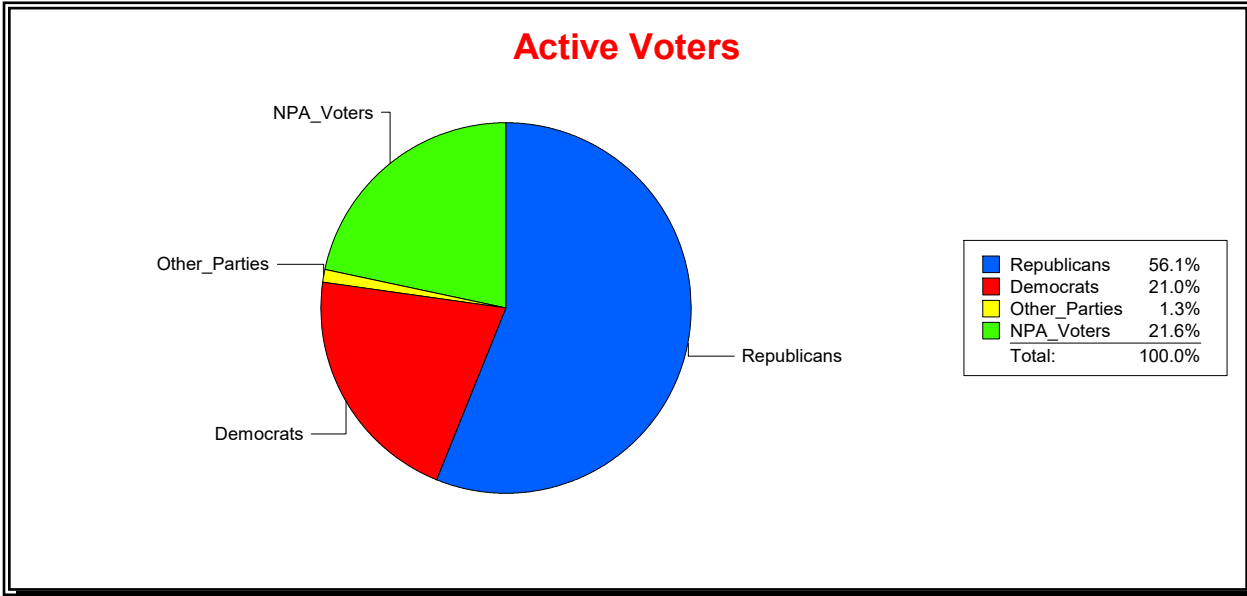

Vicky Oakes

Supervisor of Elections

St Johns County, FL

Date 7/1/2020

Time 10:53 AM

Graphs of District Registration

Active Registered Voters

Inactive Voters

District	Total	Dems	Reps	NonP	Other	Total	Dems	Reps	NonP	Other
Marshall Creek Comm Dev Dist	2,615	549	1,468	564	34	115	16	63	33	3