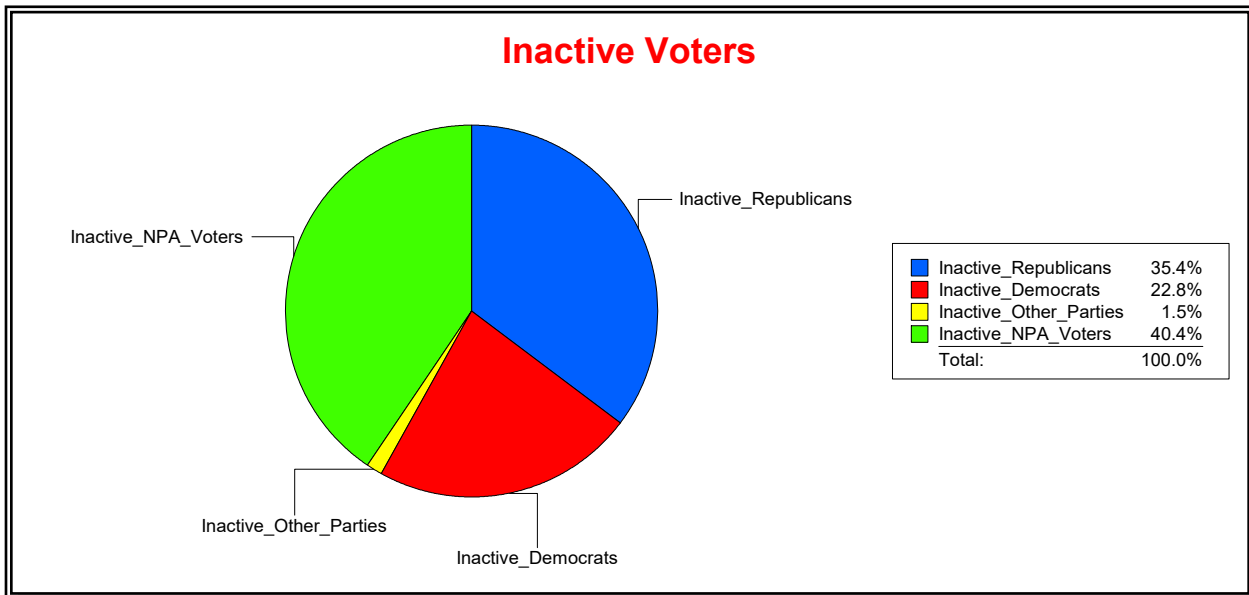

Vicky Oakes

Supervisor of Elections

St Johns County, FL

Date 7/1/2020

Time 10:53 AM

Graphs of District Registration

Active Registered Voters

Inactive Voters

District	Total	Dems	Reps	NonP	Other	Total	Dems	Reps	NonP	Other
St Augustine Beach	5,540	1,617	2,654	1,198	71	413	94	146	167	6