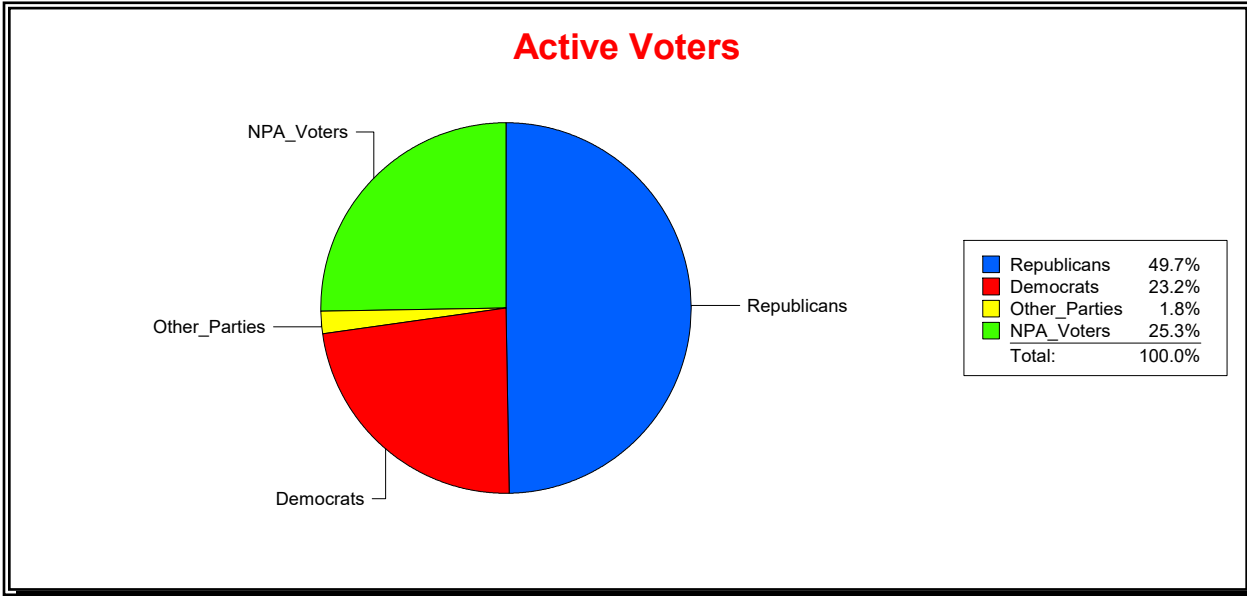

Vicky Oakes

Supervisor of Elections

St Johns County, FL

Date 7/1/2020

Time 10:53 AM

Graphs of District Registration

Active Registered Voters

Inactive Voters

District	Total	Dems	Reps	NonP	Other	Total	Dems	Reps	NonP	Other
Aberdeen Comm Dev Dist	3,052	709	1,516	772	55	192	39	89	62	2