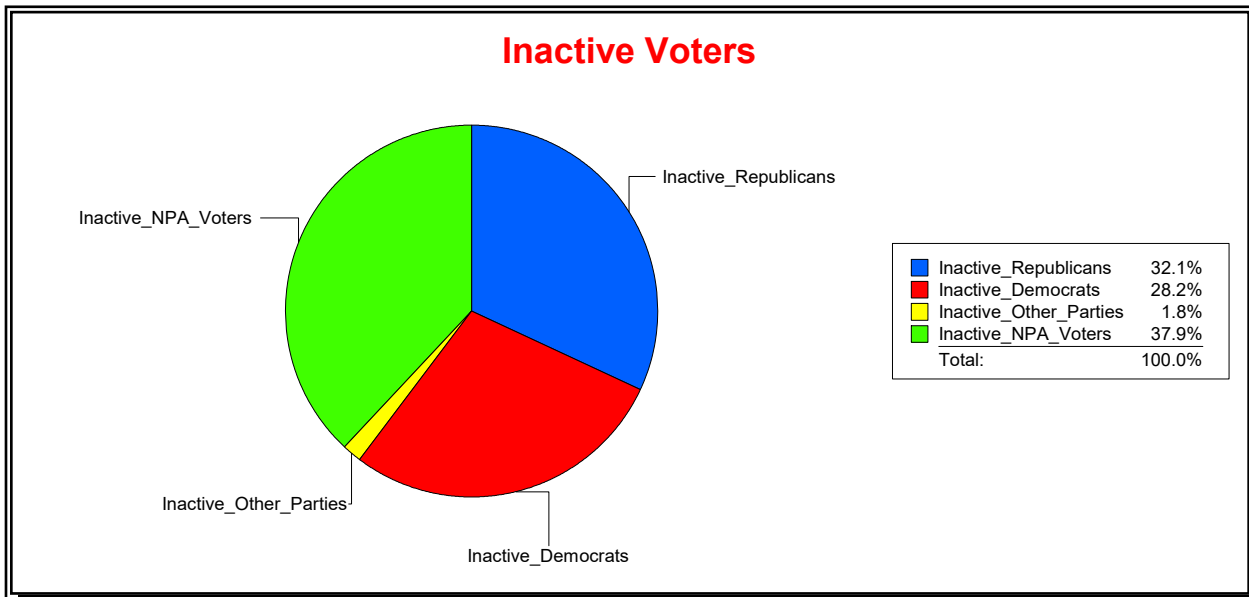

Vicky Oakes

Supervisor of Elections

St Johns County, FL

Date 7/1/2020

Time 10:53 AM

Graphs of District Registration

Active Registered Voters

Inactive Voters

District	Total	Dems	Reps	NonP	Other	Total	Dems	Reps	NonP	Other
Port Waterway & Beach	53,821	17,457	24,320	11,265	779	4,104	1,157	1,316	1,557	74