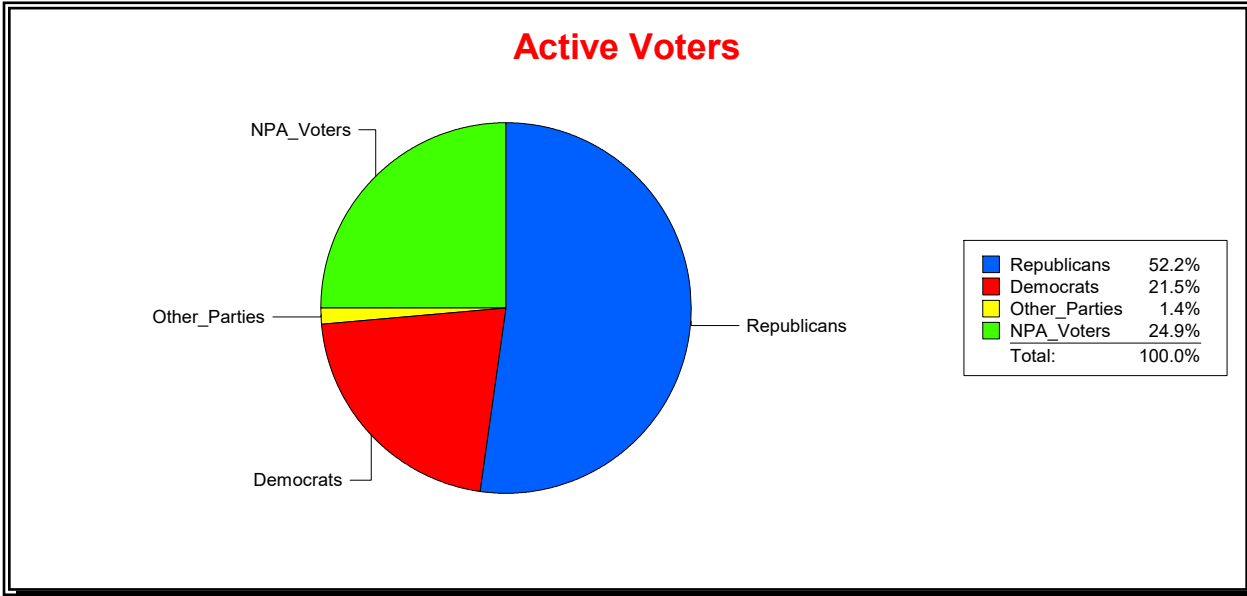

Supervisor of Elections

St Johns County, FL

Date 7/1/2020

Time 10:53 AM

Graphs of District Registration

Active Registered Voters

Inactive Voters

District	Total	Dems	Reps	NonP	Other	Total	Dems	Reps	NonP	Other
Glen St Johns Comm Dev Dist	1,001	215	523	249	14	41	4	20	16	1