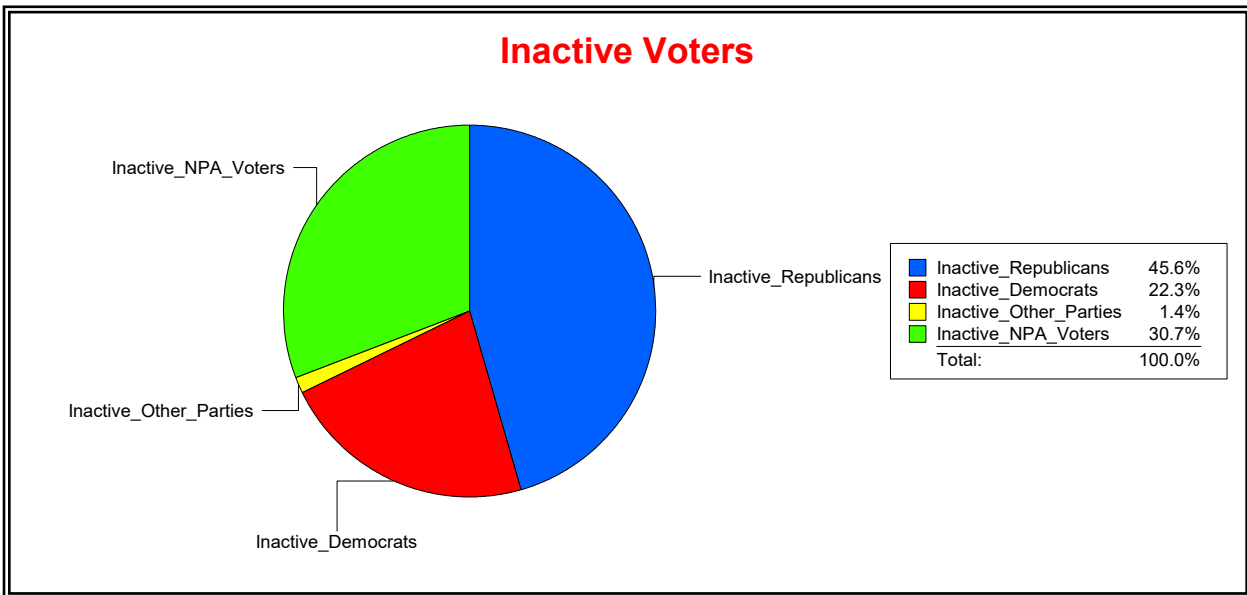

Supervisor of Elections

St Johns County, FL

Date 7/1/2020

Time 10:53 AM

Graphs of District Registration

Active Registered Voters

Inactive Voters

District	Total	Dems	Reps	NonP	Other	Total	Dems	Reps	NonP	Other
<b>Julington Creek Comm Dev Dist</b>	12,547	2,697	7,155	2,565	130	700	156	319	215	10