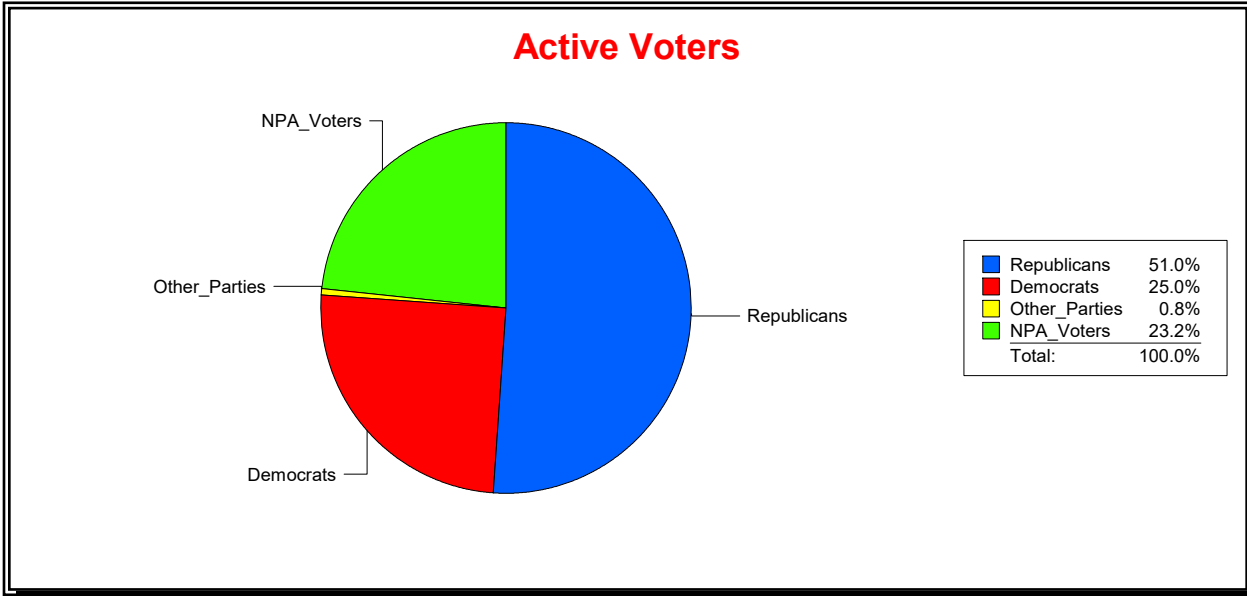

Vicky Oakes

Supervisor of Elections

St Johns County, FL

Date 7/1/2020

Time 10:53 AM

Graphs of District Registration

Active Registered Voters

Inactive Voters

District	Total	Dems	Reps	NonP	Other	Total	Dems	Reps	NonP	Other
Brandy Creek Comm Dev Dist	1,282	320	654	298	10	102	21	56	24	1