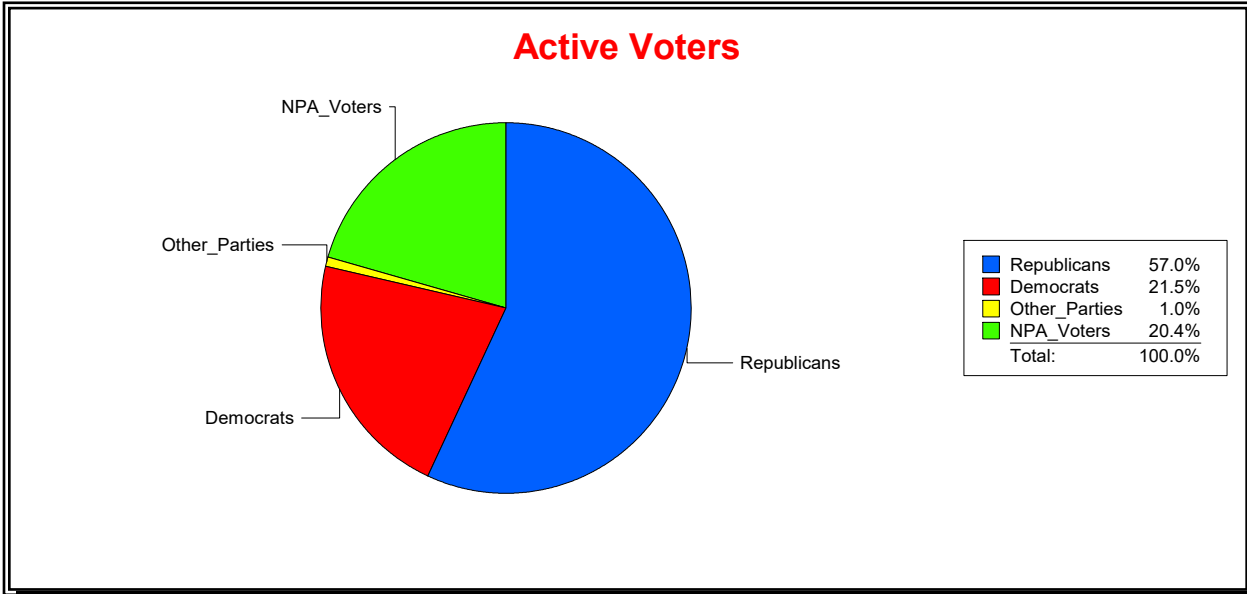

Supervisor of Elections

St Johns County, FL

Date 7/1/2020

Time 10:53 AM

Graphs of District Registration

Active Registered Voters

Inactive Voters

District	Total	Dems	Reps	NonP	Other	Total	Dems	Reps	NonP	Other
<b>Julington Creek Comm Dev Dist</b>	12,547	2,697	7,155	2,565	130	700	156	319	215	10