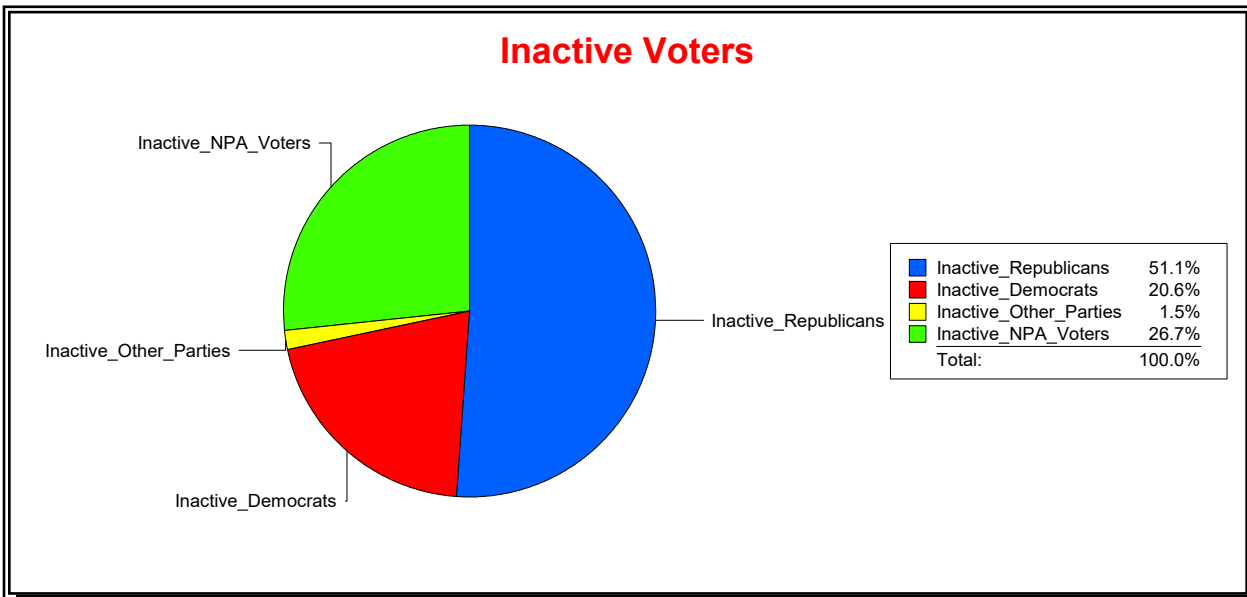

District	Total	Dems	Reps	NonP	Other	Total	Dems	Reps	NonP	Other
Ponte Vedra MSD	3,284	580	2,157	507	40	131	27	67	35	2

Vicky Oakes

Supervisor of Elections

St Johns County, FL

Date 7/1/2020

Time 10:53 AM

Graphs of District Registration