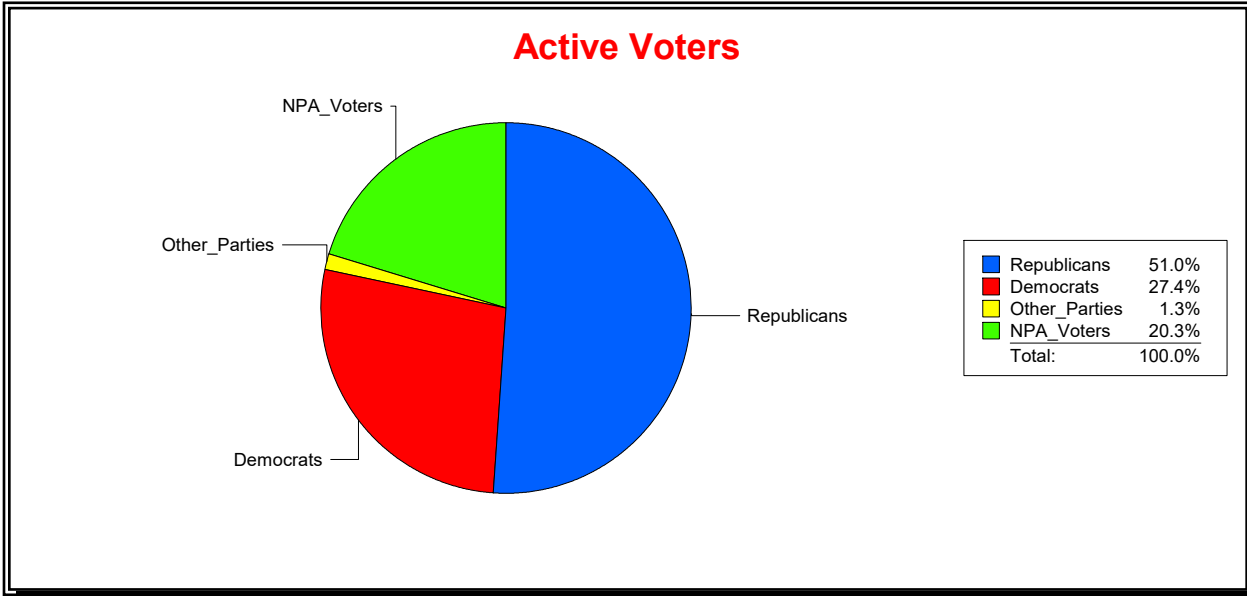

Vicky Oakes

Supervisor of Elections

St Johns County, FL

Date 7/1/2020

Time 10:53 AM

Graphs of District Registration

Active Registered Voters

Inactive Voters

District	Total	Dems	Reps	NonP	Other	Total	Dems	Reps	NonP	Other
School Board - Dist 3	36,661	10,052	18,688	7,438	483	1,951	531	676	719	25