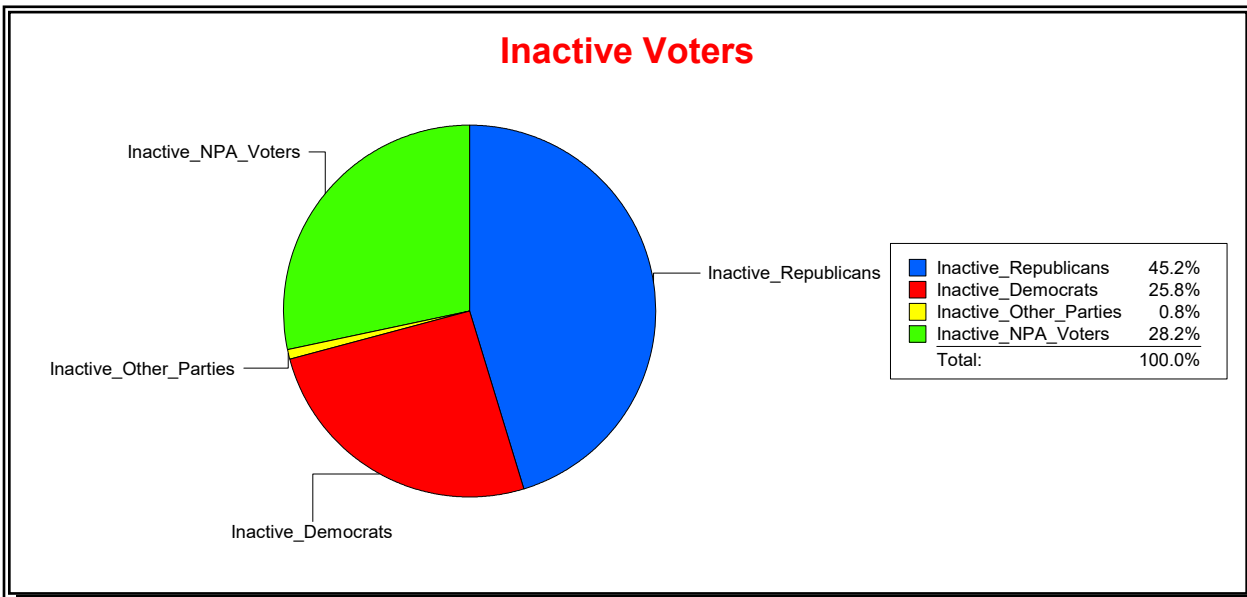

Vicky Oakes

Supervisor of Elections

St Johns County, FL

Date 7/1/2020

Time 10:53 AM

Graphs of District Registration

Active Registered Voters

Inactive Voters

District	Total	Dems	Reps	NonP	Other	Total	Dems	Reps	NonP	Other
Turnbull Creek Comm Dev Dist	2,104	457	1,126	494	27	124	32	56	35	1