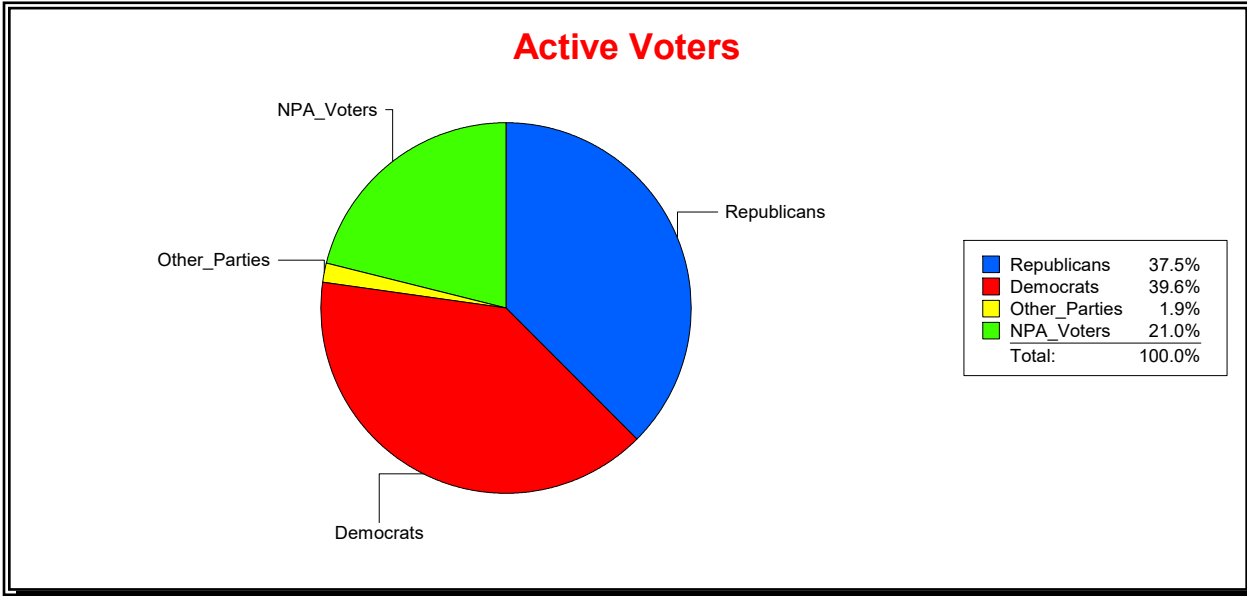

Vicky Oakes

Supervisor of Elections

St Johns County, FL

Date 7/1/2020

Time 10:53 AM

Graphs of District Registration

Active Registered Voters

Inactive Voters

District	Total	Dems	Reps	NonP	Other	Total	Dems	Reps	NonP	Other
St Augustine	10,615	4,201	3,985	2,230	199	1,209	376	345	459	29