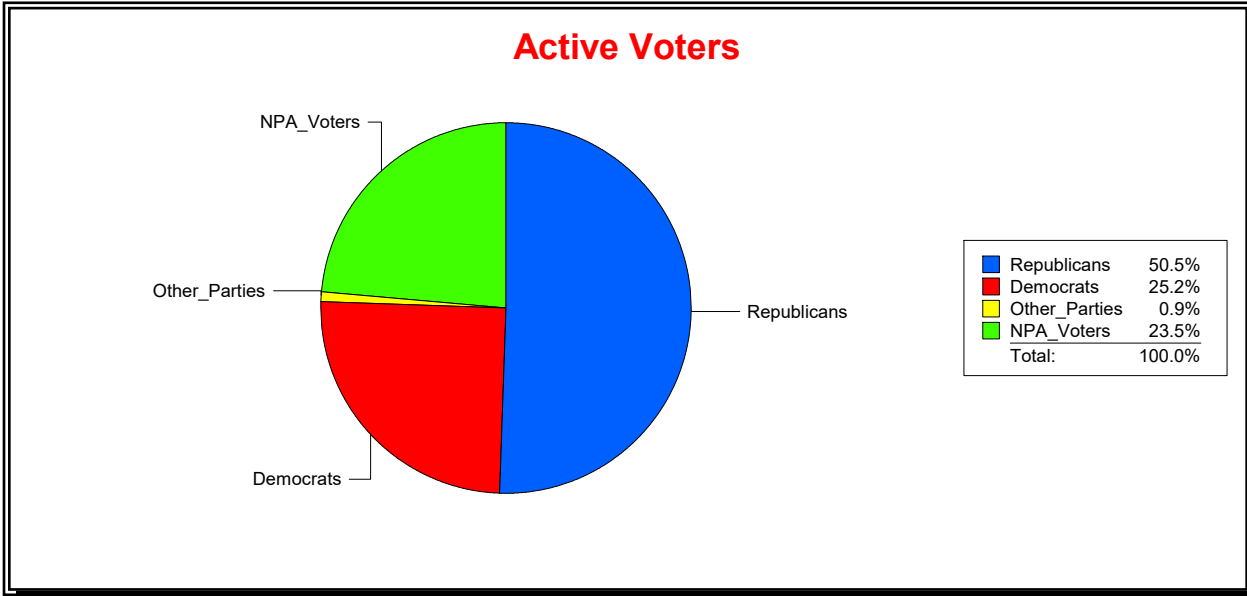

Vicky Oakes

Supervisor of Elections

St Johns County, FL

Date 8/3/2020

Time 11:44 AM

Graphs of District Registration

Active Registered Voters

Inactive Voters

District	Total	Dems	Reps	NonP	Other	Total	Dems	Reps	NonP	Other
Brandy Creek Comm Dev Dist	1,286	324	649	302	11	102	21	56	24	1