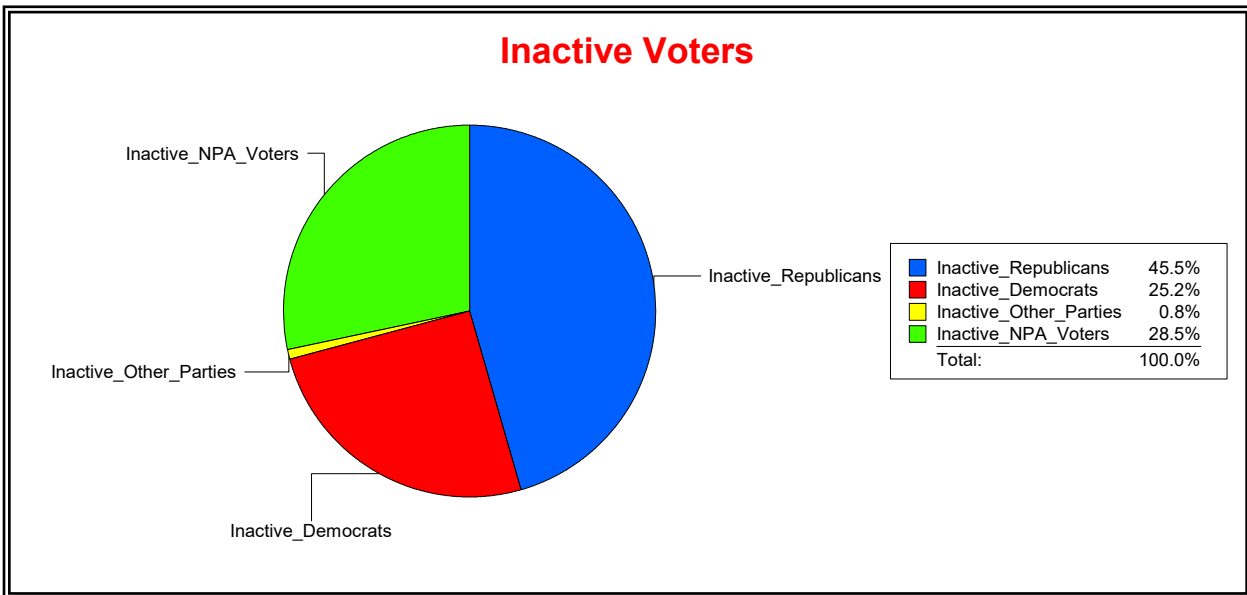

Vicky Oakes

Supervisor of Elections

St Johns County, FL

Date 8/3/2020

Time 11:44 AM

Graphs of District Registration

Active Registered Voters

Inactive Voters

District	Total	Dems	Reps	NonP	Other	Total	Dems	Reps	NonP	Other
Turnbull Creek Comm Dev Dist	2,105	454	1,134	489	28	123	31	56	35	1