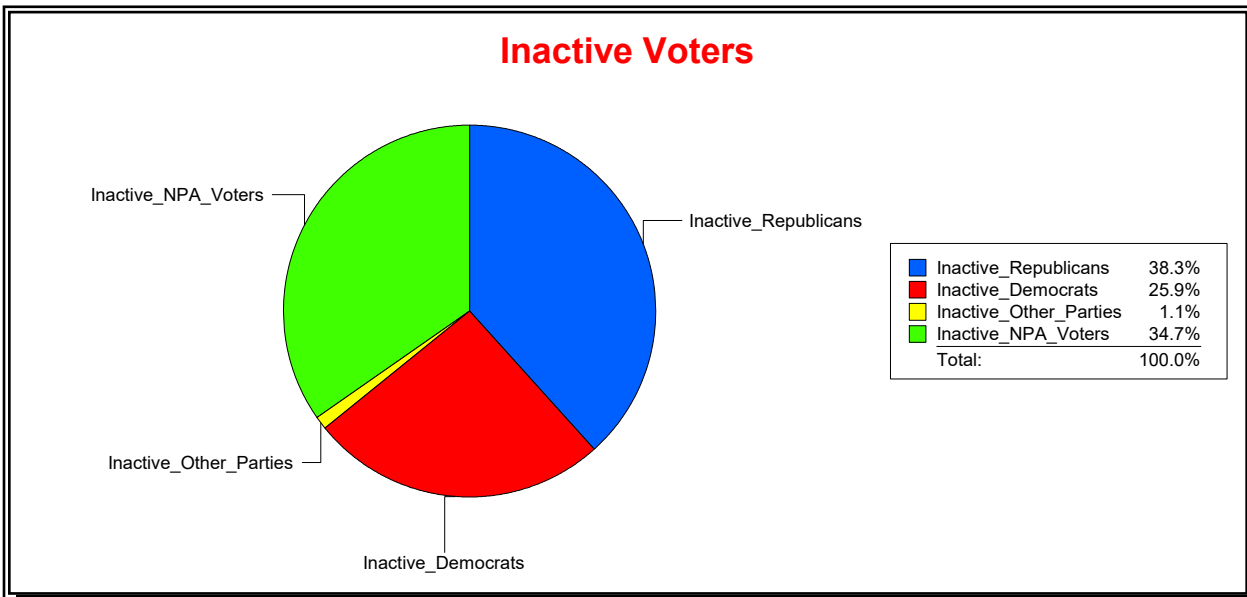

Vicky Oakes

Supervisor of Elections

St Johns County, FL

Date 8/3/2020

Time 11:44 AM

Graphs of District Registration

Active Registered Voters

Inactive Voters

District	Total	Dems	Reps	NonP	Other	Total	Dems	Reps	NonP	Other
School Board - Dist 2	35,935	9,593	18,203	7,682	457	2,271	589	869	788	25