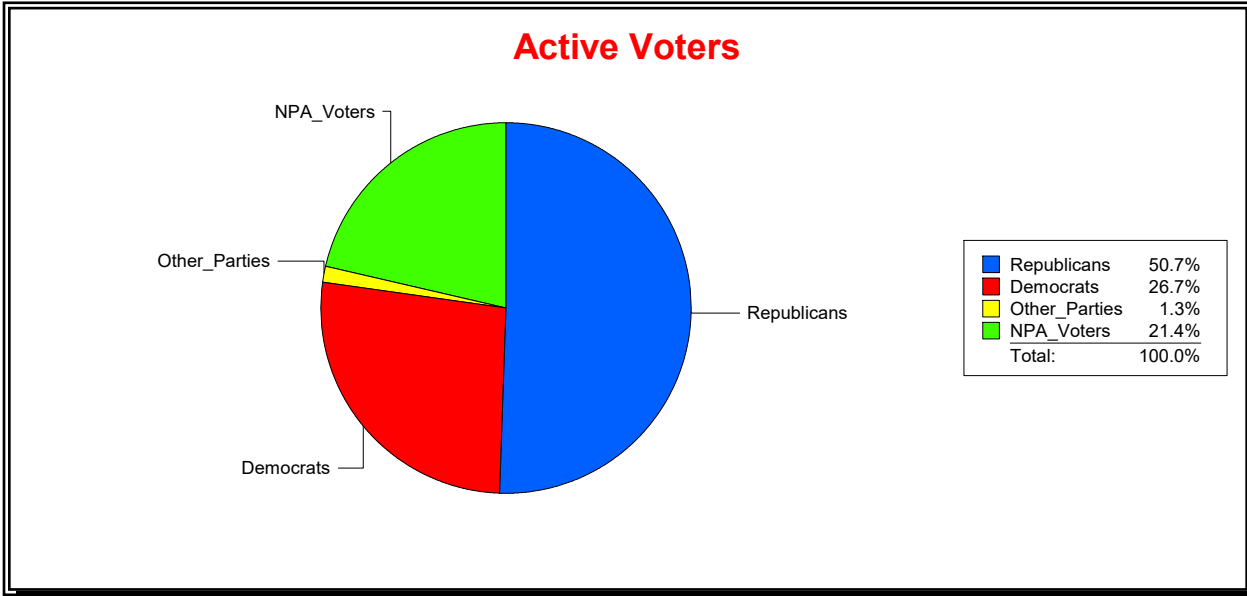

Vicky Oakes

Supervisor of Elections

St Johns County, FL

Date 8/3/2020

Time 11:44 AM

Graphs of District Registration

Active Registered Voters

Inactive Voters

District	Total	Dems	Reps	NonP	Other	Total	Dems	Reps	NonP	Other
County Commission - Dist 2	35,935	9,593	18,203	7,682	457	2,271	589	869	788	25