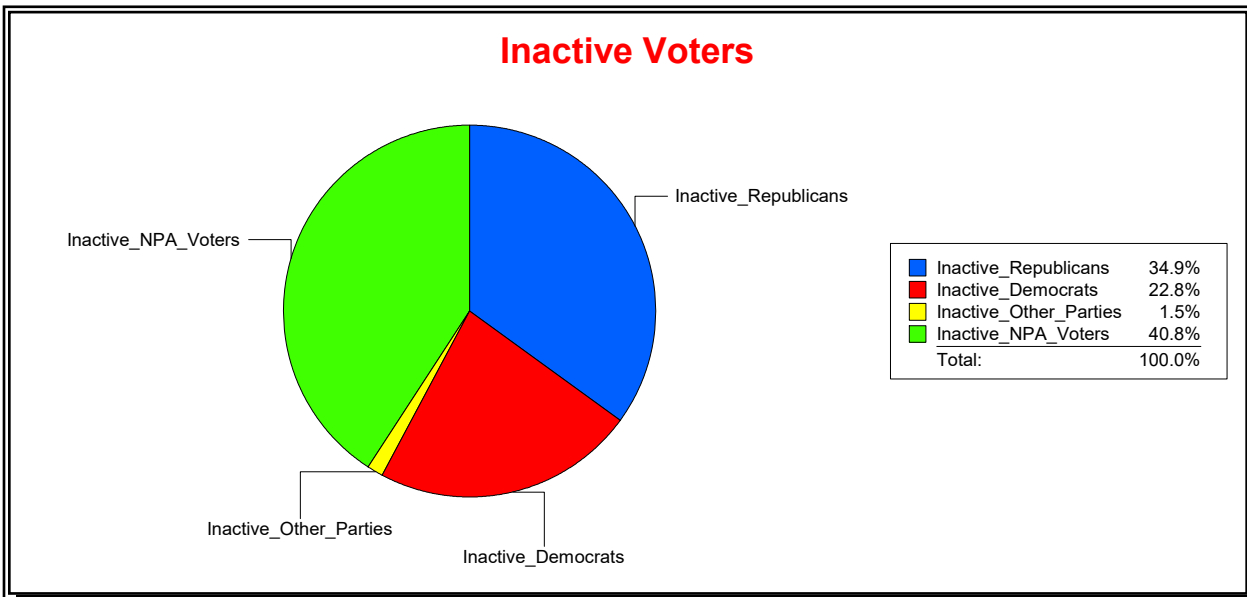

Vicky Oakes

Supervisor of Elections

St Johns County, FL

Date 8/3/2020

Time 11:44 AM

Graphs of District Registration

Active Registered Voters

Inactive Voters

District	Total	Dems	Reps	NonP	Other	Total	Dems	Reps	NonP	Other
St Augustine Beach	5,583	1,604	2,709	1,200	70	404	92	141	165	6