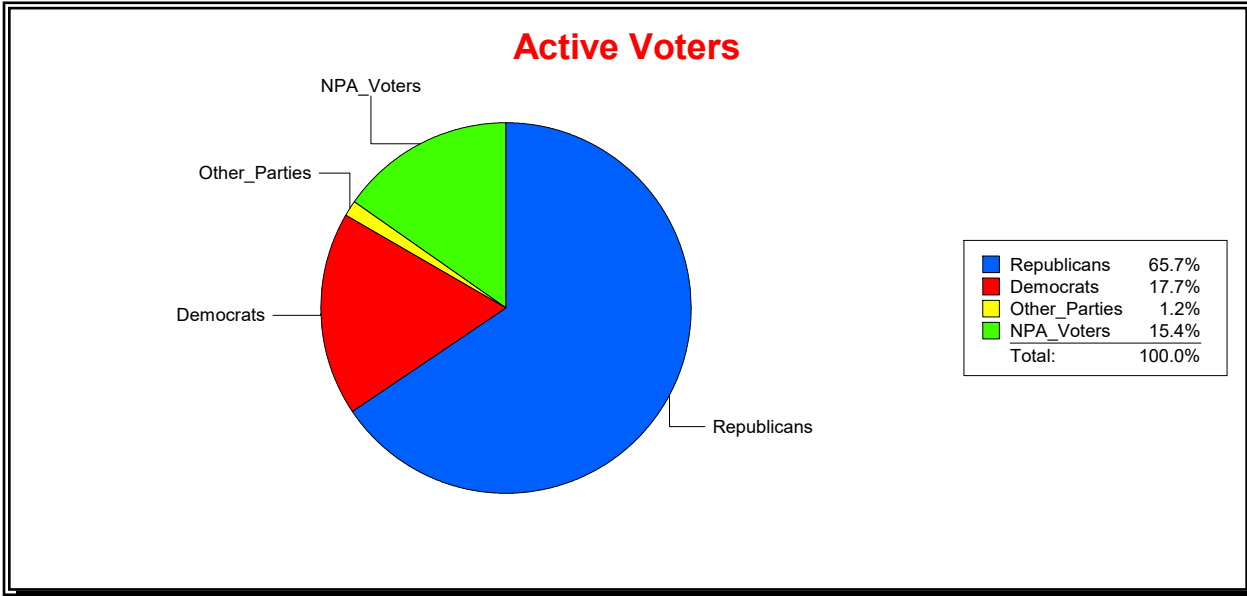

Vicky Oakes

Supervisor of Elections

St Johns County, FL

Date 8/3/2020

Time 11:44 AM

Graphs of District Registration

Active Registered Voters

Inactive Voters

District	Total	Dems	Reps	NonP	Other	Total	Dems	Reps	NonP	Other
Ponte Vedra MSD	3,319	588	2,180	510	41	126	26	66	32	2