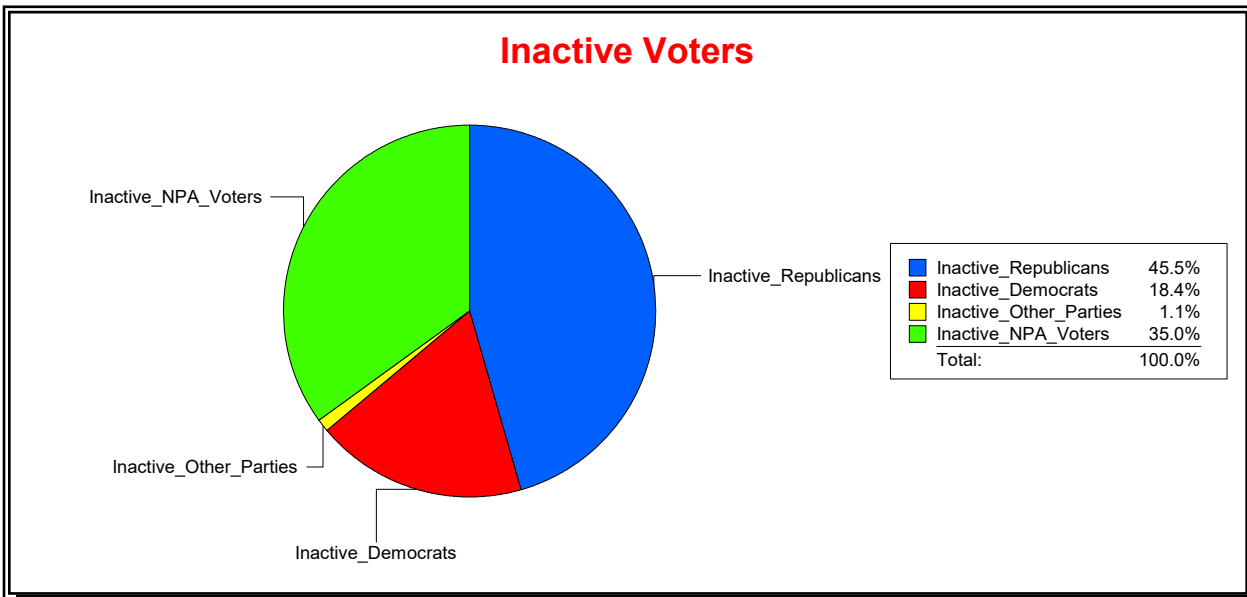

Vicky Oakes

Supervisor of Elections

St Johns County, FL

Date 8/3/2020

Time 11:44 AM

Graphs of District Registration

Active Registered Voters

Inactive Voters

District	Total	Dems	Reps	NonP	Other	Total	Dems	Reps	NonP	Other
School Board - Dist 4	48,646	10,314	27,527	10,079	726	2,375	436	1,080	832	27