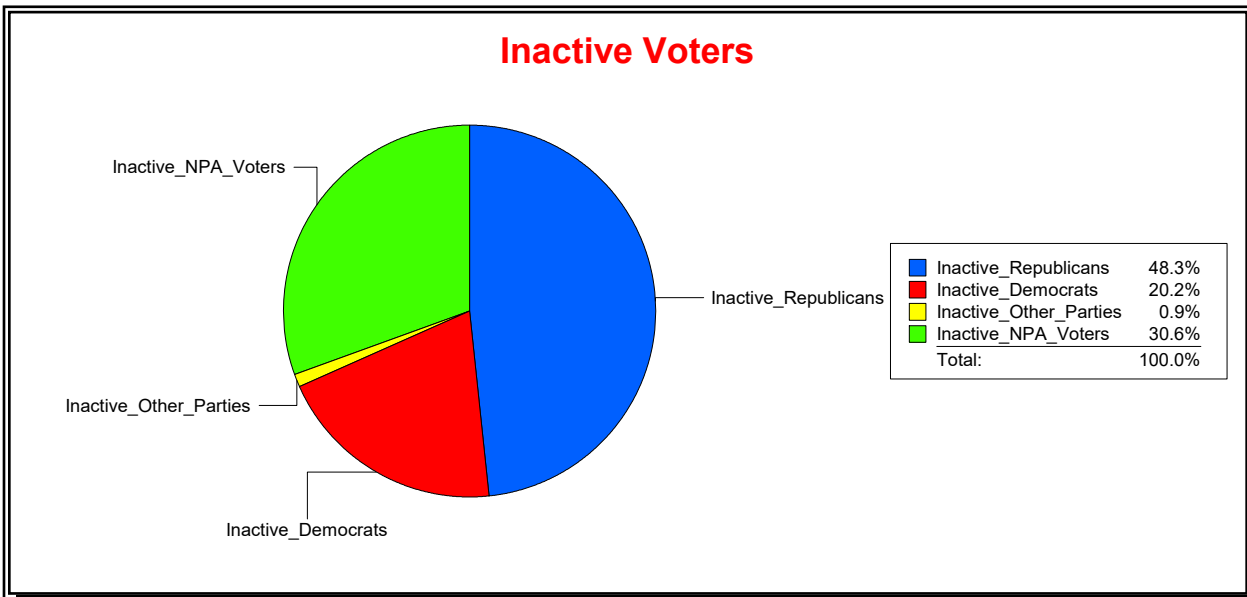

Vicky Oakes

Supervisor of Elections

St Johns County, FL

Date 8/3/2020

Time 11:44 AM

Graphs of District Registration

Active Registered Voters

Inactive Voters

District	Total	Dems	Reps	NonP	Other	Total	Dems	Reps	NonP	Other
School Board - Dist 1	44,972	9,498	25,653	9,248	573	1,877	379	906	575	17