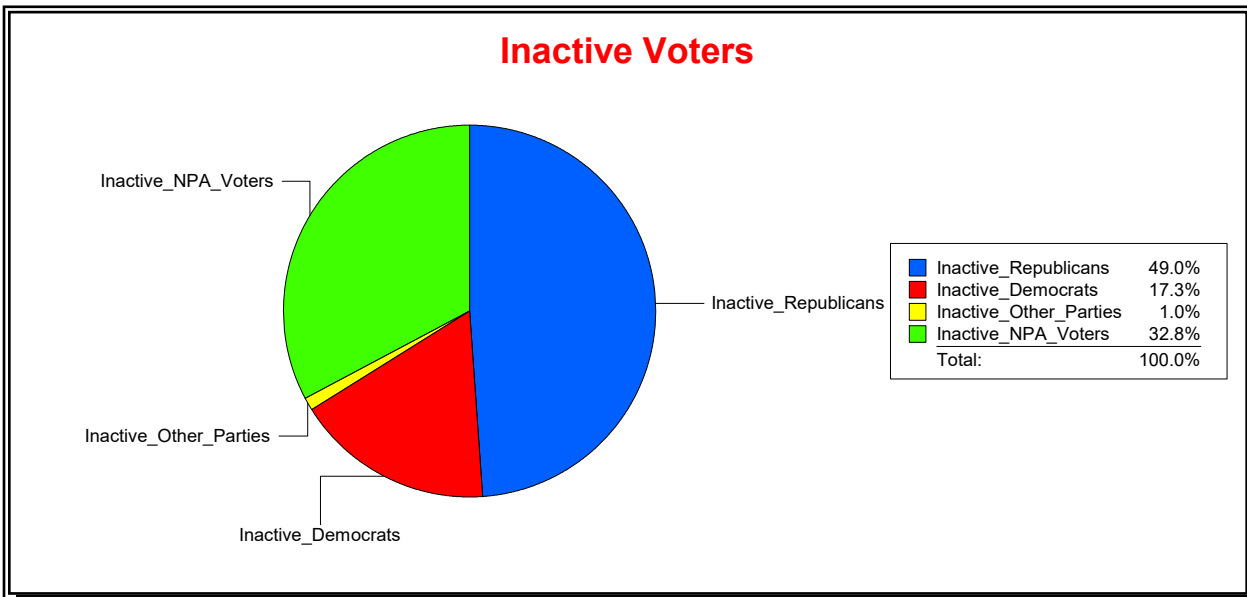

Vicky Oakes

Supervisor of Elections

St Johns County, FL

Date 8/3/2020

Time 11:44 AM

Graphs of District Registration

Active Registered Voters

Inactive Voters

District	Total	Dems	Reps	NonP	Other	Total	Dems	Reps	NonP	Other
Tolomato Comm Dev Dist	12,831	2,939	6,760	2,880	252	400	69	196	131	4