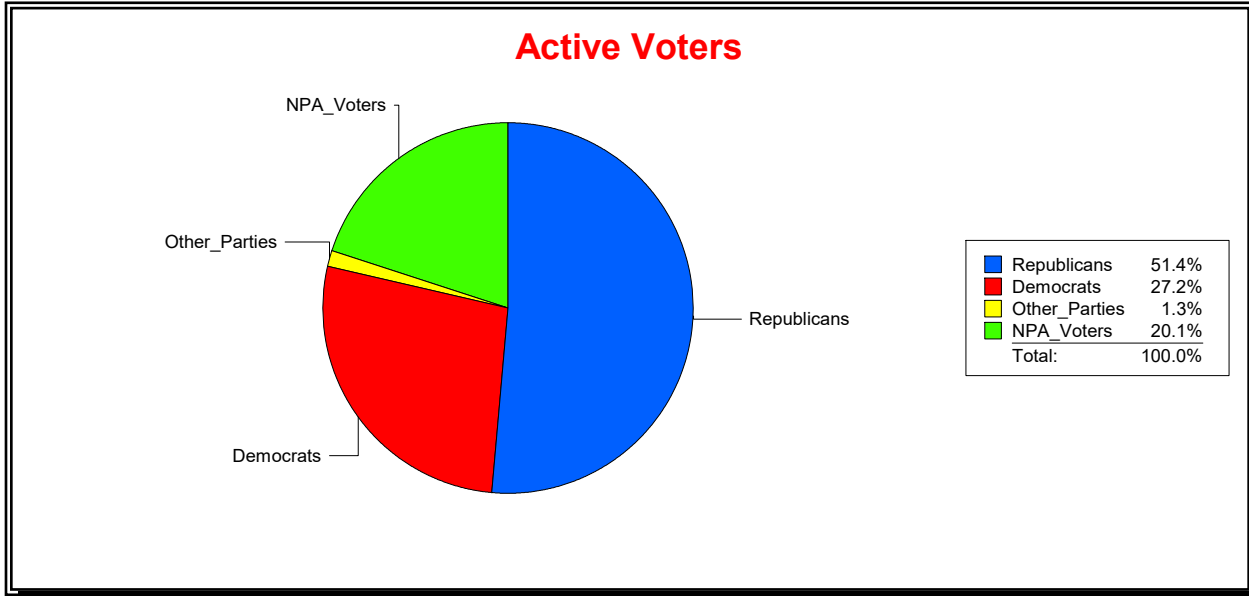

Vicky Oakes

Supervisor of Elections

St Johns County, FL

Date 8/3/2020

Time 11:44 AM

Graphs of District Registration

Active Registered Voters

Inactive Voters

District	Total	Dems	Reps	NonP	Other	Total	Dems	Reps	NonP	Other
County Commission - Dist 3	36,921	10,028	18,979	7,417	497	1,914	522	664	704	24