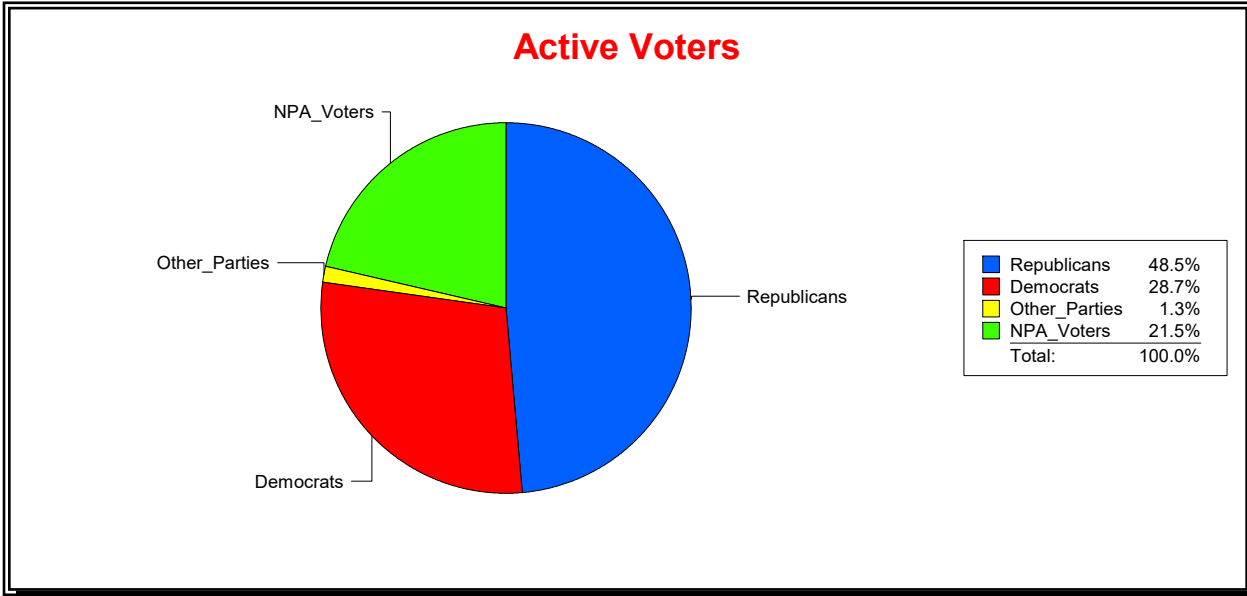

Vicky Oakes

Supervisor of Elections

St Johns County, FL

Date 8/3/2020

Time 11:44 AM

Graphs of District Registration

Active Registered Voters

Inactive Voters

District	Total	Dems	Reps	NonP	Other	Total	Dems	Reps	NonP	Other
St Augustine Beach	5,583	1,604	2,709	1,200	70	404	92	141	165	6