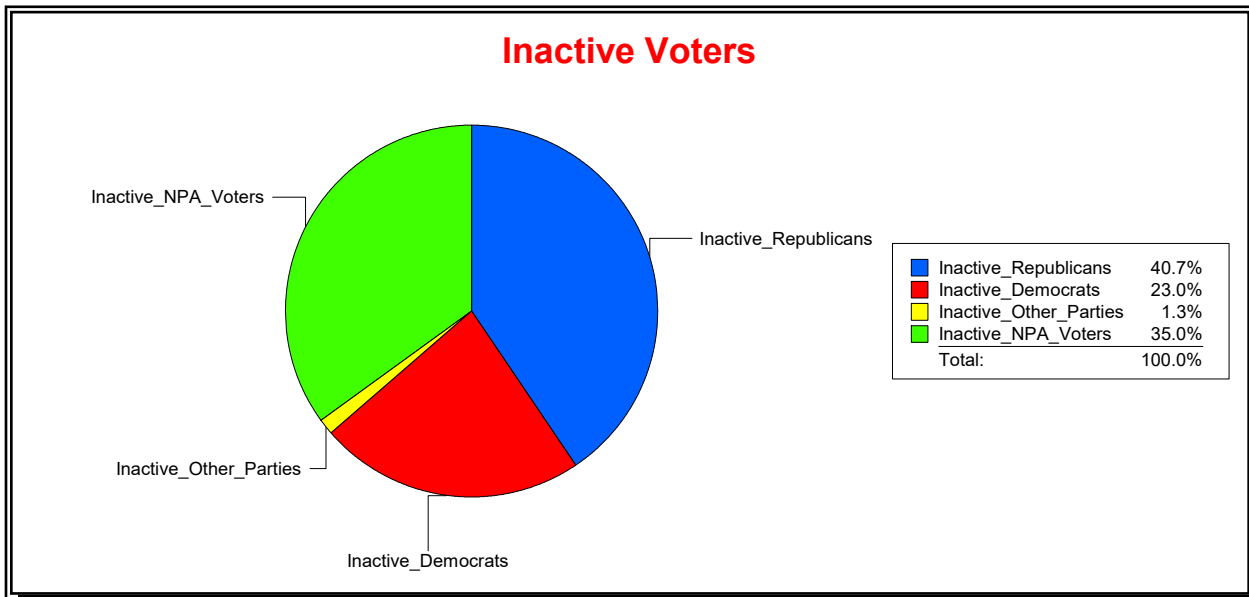

Vicky Oakes

Supervisor of Elections

St Johns County, FL

Date 8/3/2020

Time 11:44 AM

Graphs of District Registration

Active Registered Voters

Inactive Voters

District	Total	Dems	Reps	NonP	Other	Total	Dems	Reps	NonP	Other
US Congress - Dist 4	174,188	42,736	92,841	36,180	2,431	9,559	2,194	3,887	3,349	129