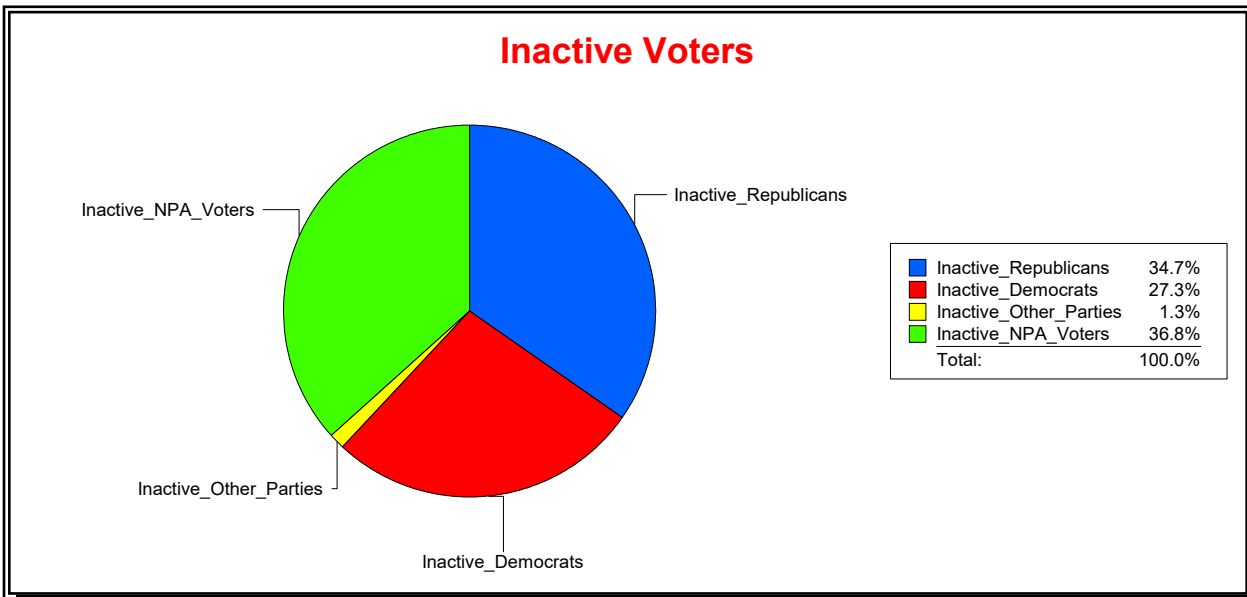

Vicky Oakes

Supervisor of Elections

St Johns County, FL

Date 8/3/2020

Time 11:44 AM

Graphs of District Registration

Active Registered Voters

Inactive Voters

District	Total	Dems	Reps	NonP	Other	Total	Dems	Reps	NonP	Other
School Board - Dist 3	36,921	10,028	18,979	7,417	497	1,914	522	664	704	24