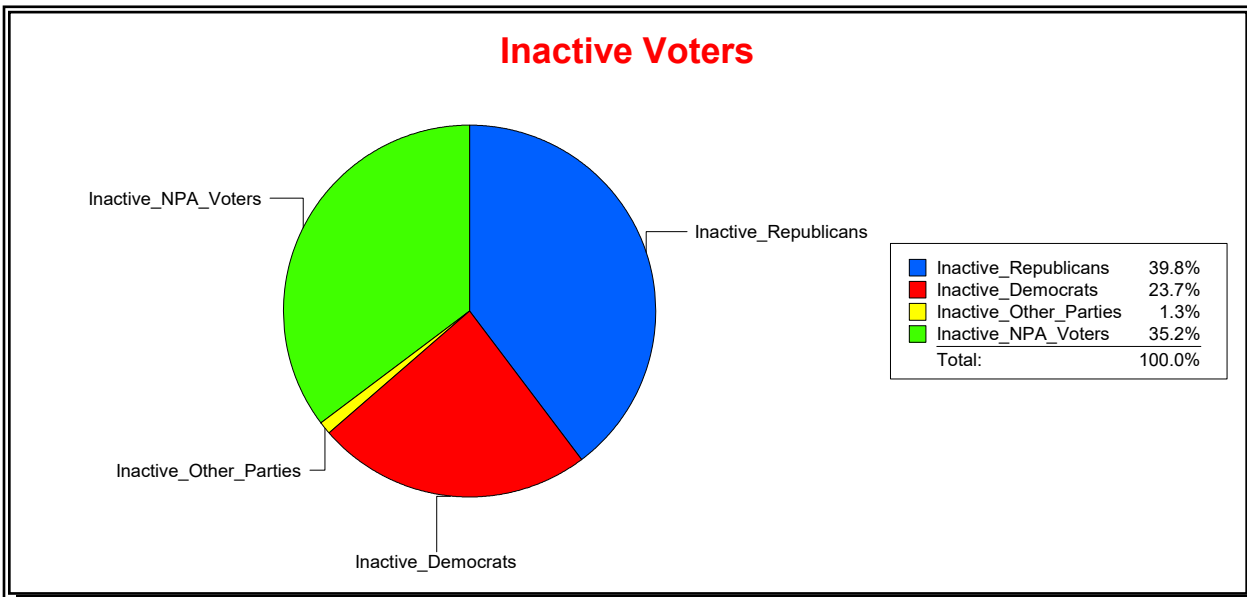

Vicky Oakes

Supervisor of Elections

St Johns County, FL

Date 8/3/2020

Time 11:44 AM

Graphs of District Registration

Active Registered Voters

Inactive Voters

District	Total	Dems	Reps	NonP	Other	Total	Dems	Reps	NonP	Other
St. Johns County	201,372	50,227	106,720	41,629	2,796	11,114	2,638	4,419	3,912	145

Vicky Oakes

Supervisor of Elections

St Johns County, FL

Date 8/3/2020