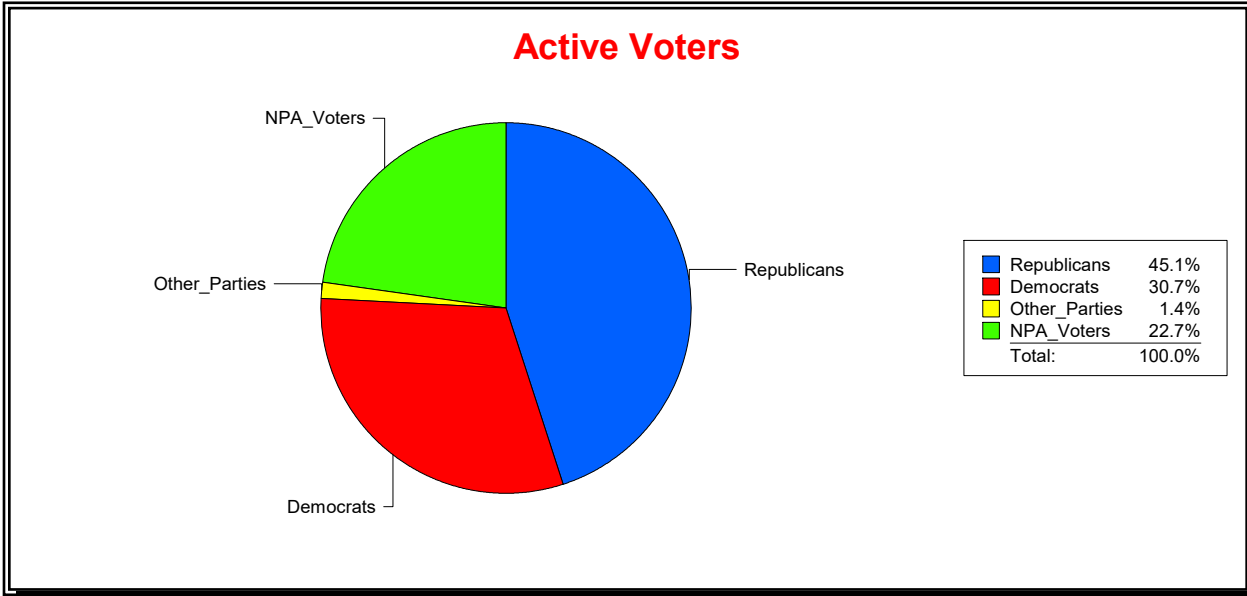

Vicky Oakes

Supervisor of Elections

St Johns County, FL

Date 8/3/2020

Time 11:44 AM

Graphs of District Registration

Active Registered Voters

Inactive Voters

District	Total	Dems	Reps	NonP	Other	Total	Dems	Reps	NonP	Other
Heritage Park Comm Dev Dist	1,381	424	623	314	20	46	11	19	16	0