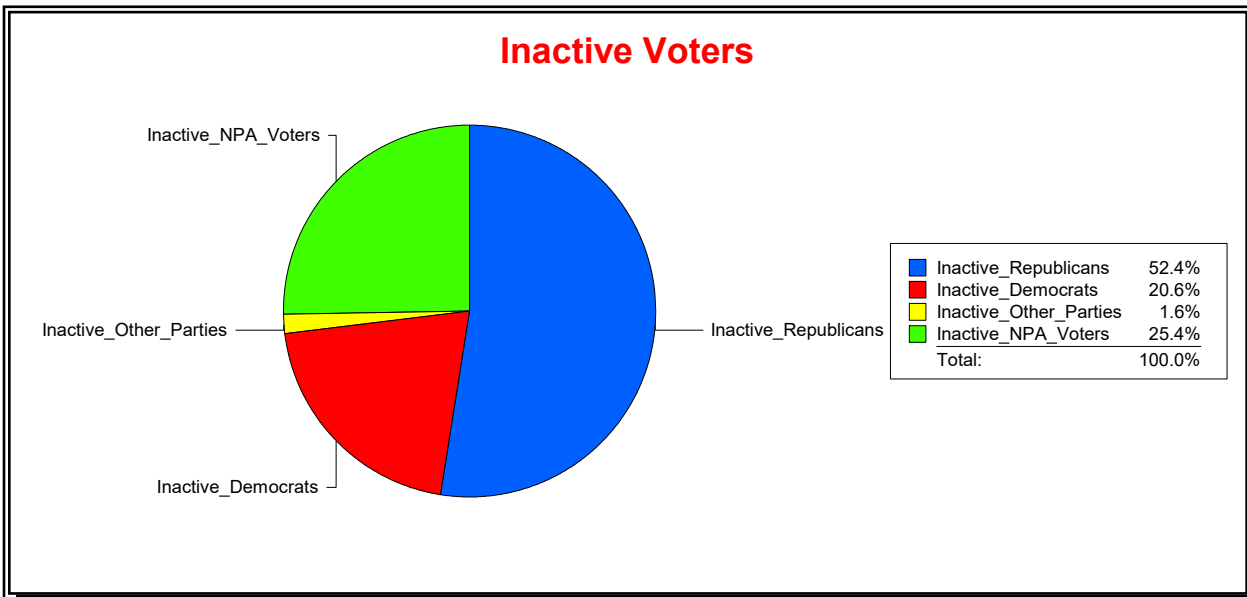

District	Total	Dems	Reps	NonP	Other	Total	Dems	Reps	NonP	Other
<b>Ponte Vedra MSD</b>	3,319	588	2,180	510	41	126	26	66	32	2

Vicky Oakes

Supervisor of Elections

St Johns County, FL

Date 8/3/2020

Time 11:44 AM