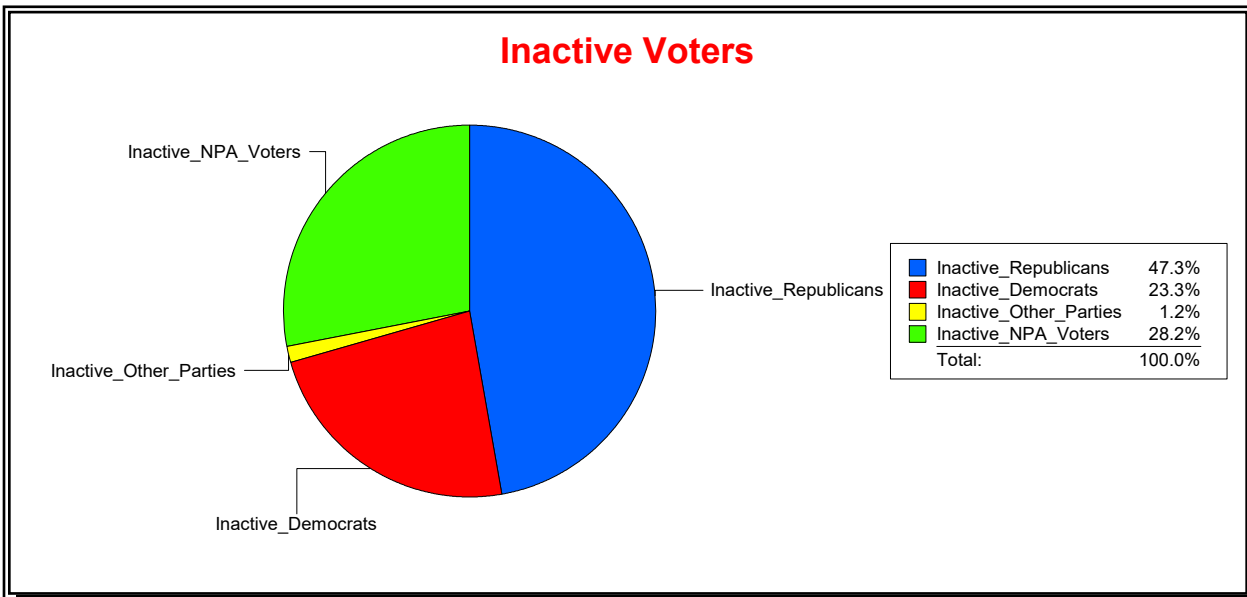

Supervisor of Elections

St Johns County, FL

Date 8/3/2020

Time 11:44 AM

Graphs of District Registration

Active Registered Voters

Inactive Voters

District	Total	Dems	Reps	NonP	Other	Total	Dems	Reps	NonP	Other
Durbin Crossing Comm Dev Dist	4,644	1,129	2,284	1,174	57	245	57	116	69	3