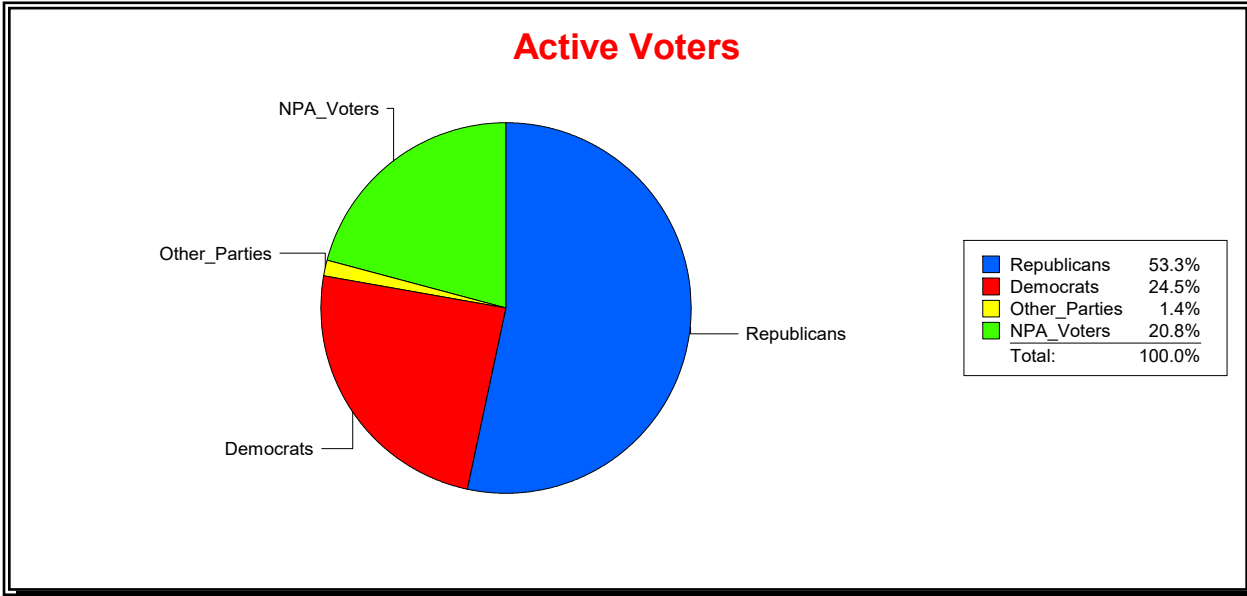

Supervisor of Elections

St Johns County, FL

Date 8/3/2020

Time 11:44 AM

Graphs of District Registration

Active Registered Voters

Inactive Voters

District	Total	Dems	Reps	NonP	Other	Total	Dems	Reps	NonP	Other
State Representative - Dist 17	170,530	41,801	90,870	35,472	2,387	9,395	2,145	3,842	3,281	127