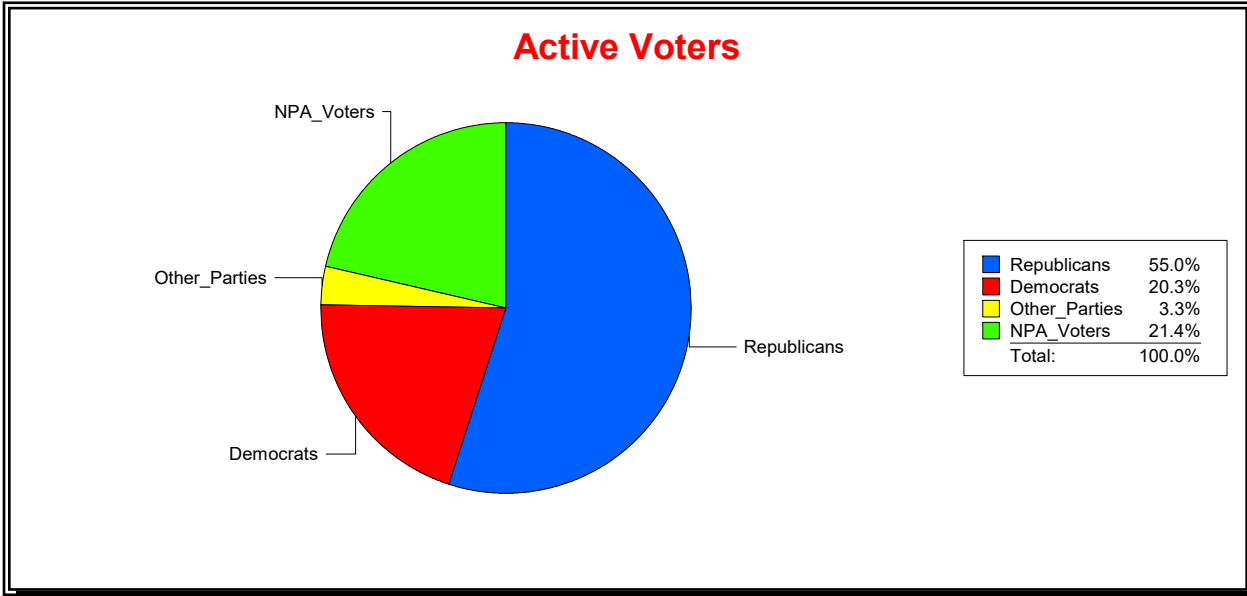

Vicky Oakes

Supervisor of Elections

St Johns County, FL

Date 8/3/2020

Time 11:44 AM

Graphs of District Registration

Active Registered Voters

Inactive Voters

District	Total	Dems	Reps	NonP	Other	Total	Dems	Reps	NonP	Other
	784	159	431	168	26	14	3	10	1	0