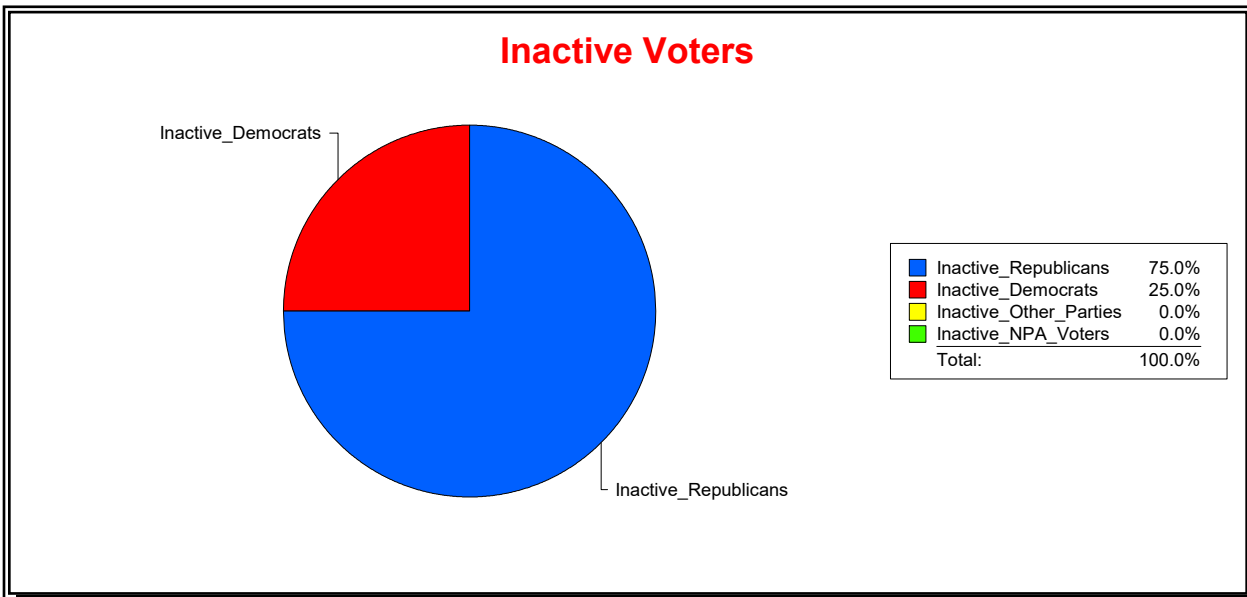

Active Registered Voters

Inactive Voters

District	Active Registered Voters					Inactive Voters				
	Total	Dems	Reps	NonP	Other	Total	Dems	Reps	NonP	Other
	356	81	204	63	8	4	1	3	0	0

Vicky Oakes

Supervisor of Elections