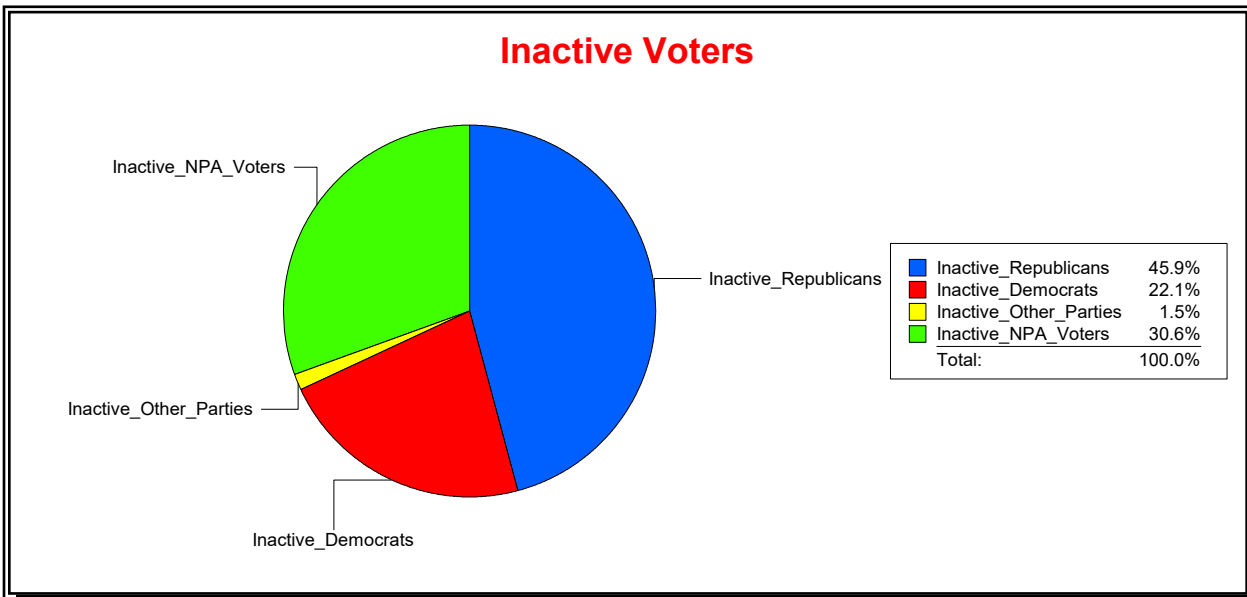

Supervisor of Elections

St Johns County, FL

Date 8/3/2020

Time 11:44 AM

Graphs of District Registration

Active Registered Voters

Inactive Voters

District	Total	Dems	Reps	NonP	Other	Total	Dems	Reps	NonP	Other
<b>Julington Creek Comm Dev Dist</b>	12,605	2,705	7,188	2,575	137	689	152	316	211	10