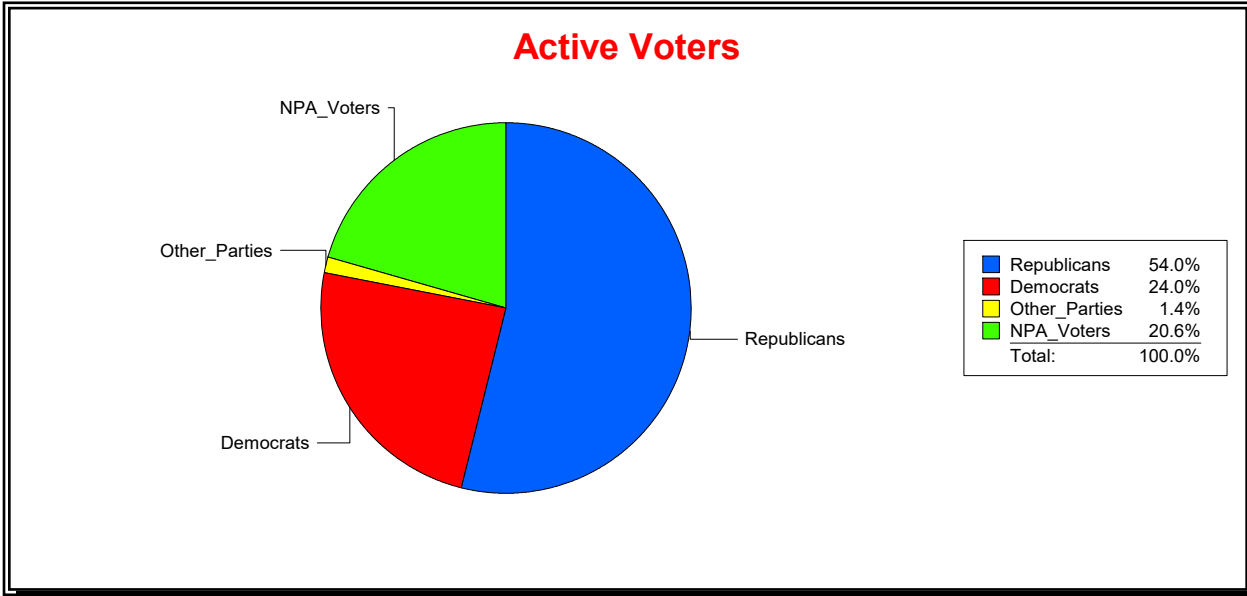

Vicky Oakes

Supervisor of Elections

St Johns County, FL

Date 8/3/2020

Time 11:44 AM

Graphs of District Registration

Active Registered Voters

Inactive Voters

District	Total	Dems	Reps	NonP	Other	Total	Dems	Reps	NonP	Other
St Johns County	185,052	44,466	99,868	38,198	2,520	9,526	2,180	3,937	3,298	111