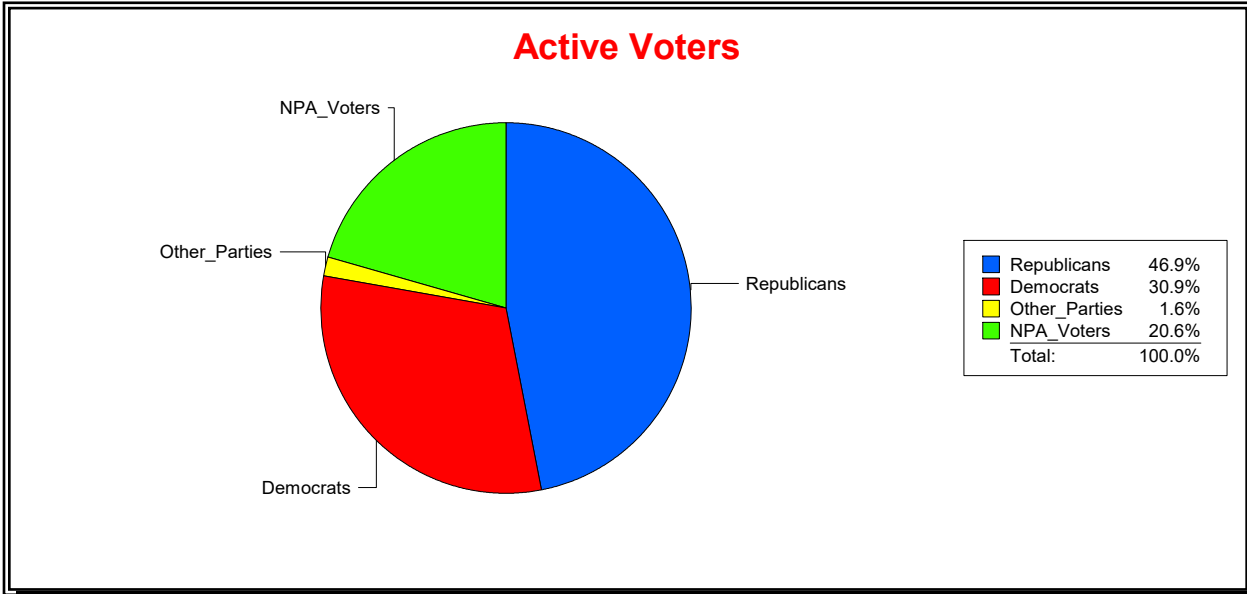

Vicky Oakes

Supervisor of Elections

St Johns County, FL

Date 8/3/2020

Time 11:44 AM

Graphs of District Registration

Active Registered Voters

Inactive Voters

District	Total	Dems	Reps	NonP	Other	Total	Dems	Reps	NonP	Other
School Board - Dist 5	34,898	10,794	16,358	7,203	543	2,677	712	900	1,013	52