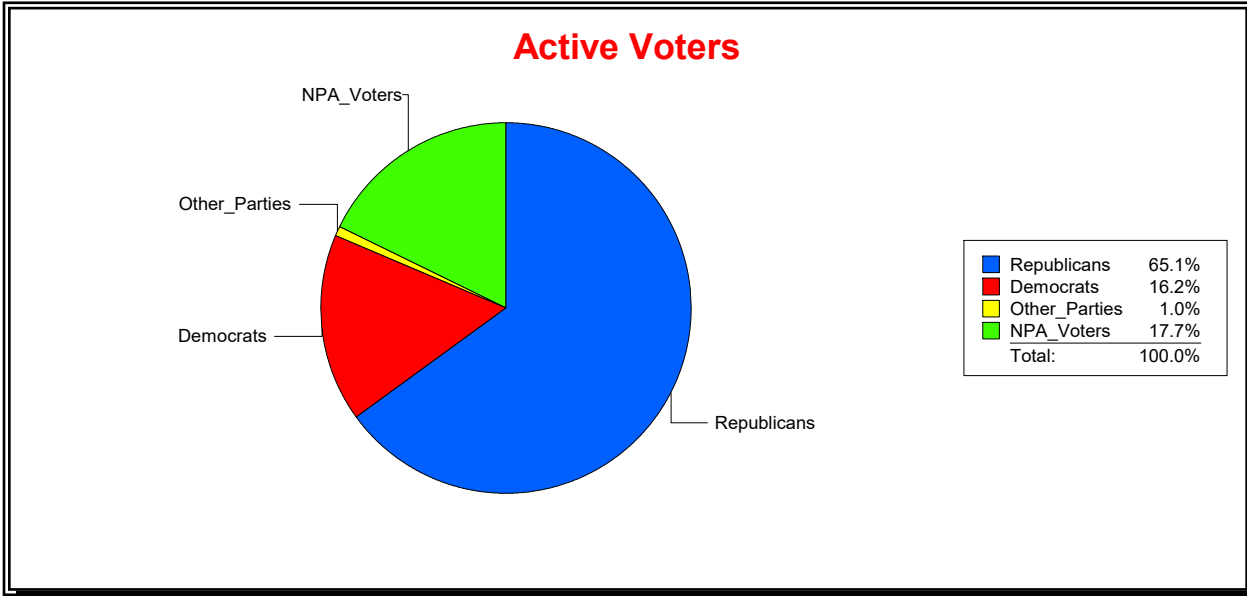

Vicky Oakes

Supervisor of Elections

St Johns County, FL

Date 8/3/2020

Time 11:44 AM

Graphs of District Registration

Active Registered Voters

Inactive Voters

District	Total	Dems	Reps	NonP	Other	Total	Dems	Reps	NonP	Other
Sampson Creek Comm Dev Dist	1,912	309	1,245	339	19	84	17	43	22	2