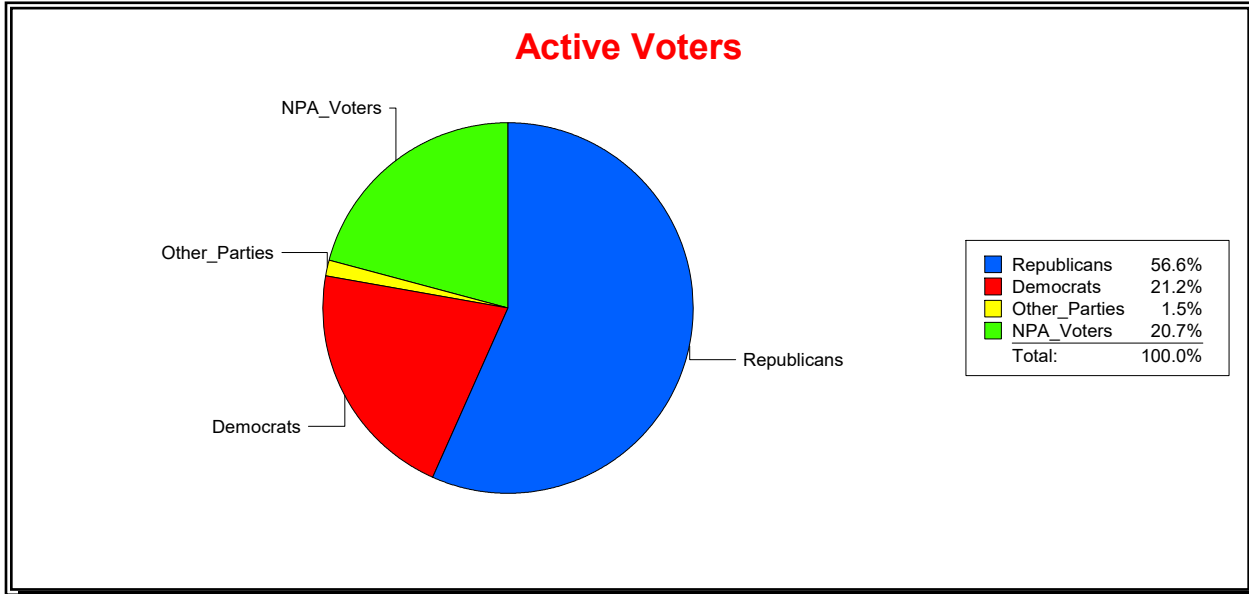

Vicky Oakes

Supervisor of Elections

St Johns County, FL

Date 8/3/2020

Time 11:44 AM

Graphs of District Registration

Active Registered Voters

Inactive Voters

District	Total	Dems	Reps	NonP	Other	Total	Dems	Reps	NonP	Other
County Commission - Dist 4	48,646	10,314	27,527	10,079	726	2,375	436	1,080	832	27