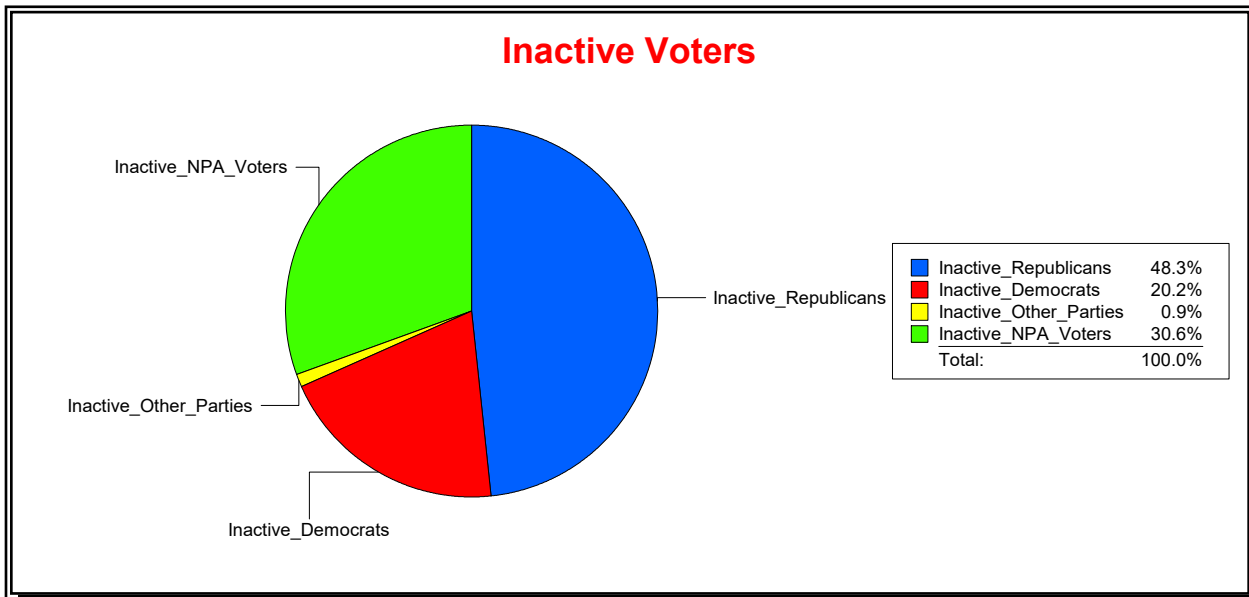

District	Total	Dems	Reps	NonP	Other	Total	Dems	Reps	NonP	Other
St. Johns County	201,372	50,227	106,720	41,629	2,796	11,114	2,638	4,419	3,912	145

Vicky Oakes

Supervisor of Elections

St Johns County, FL

Date 8/3/2020

Time 11:44 AM

Graphs of District Registration

Active Registered Voters

Inactive Voters

District	Total	Dems	Reps	NonP	Other	Total	Dems	Reps	NonP	Other
County Commission - Dist 1	44,972	9,498	25,653	9,248	573	1,877	379	906	575	17