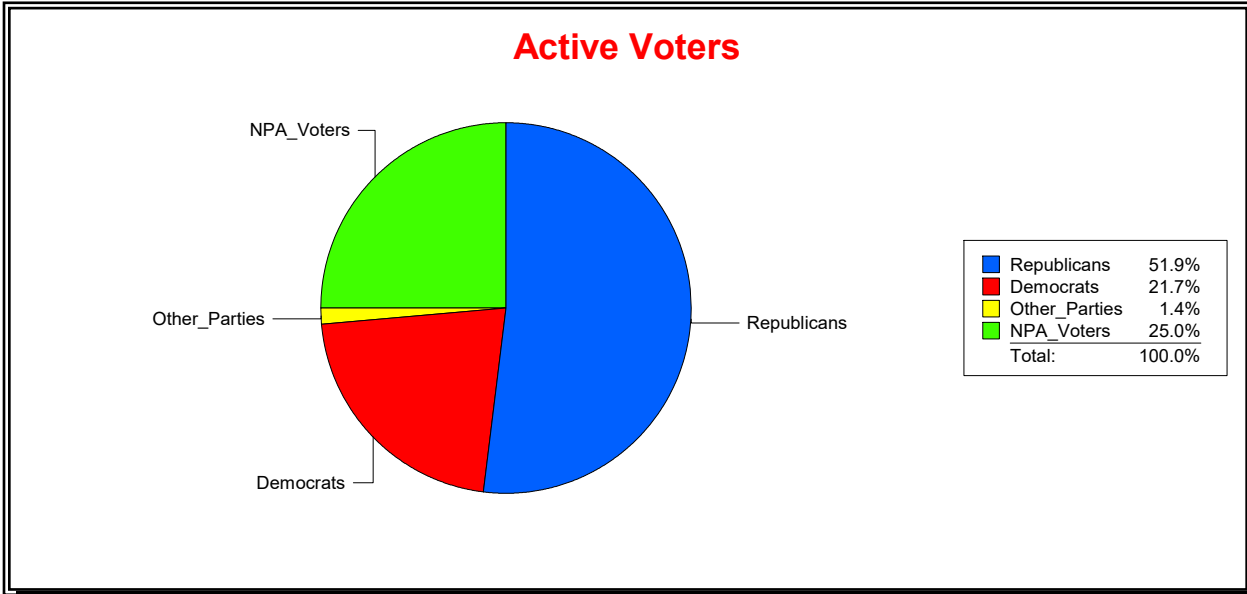

Supervisor of Elections

St Johns County, FL

Date 8/3/2020

Time 11:44 AM

Graphs of District Registration

Active Registered Voters

Inactive Voters

District	Total	Dems	Reps	NonP	Other	Total	Dems	Reps	NonP	Other
Glen St Johns Comm Dev Dist	1,000	217	519	250	14	41	4	20	16	1