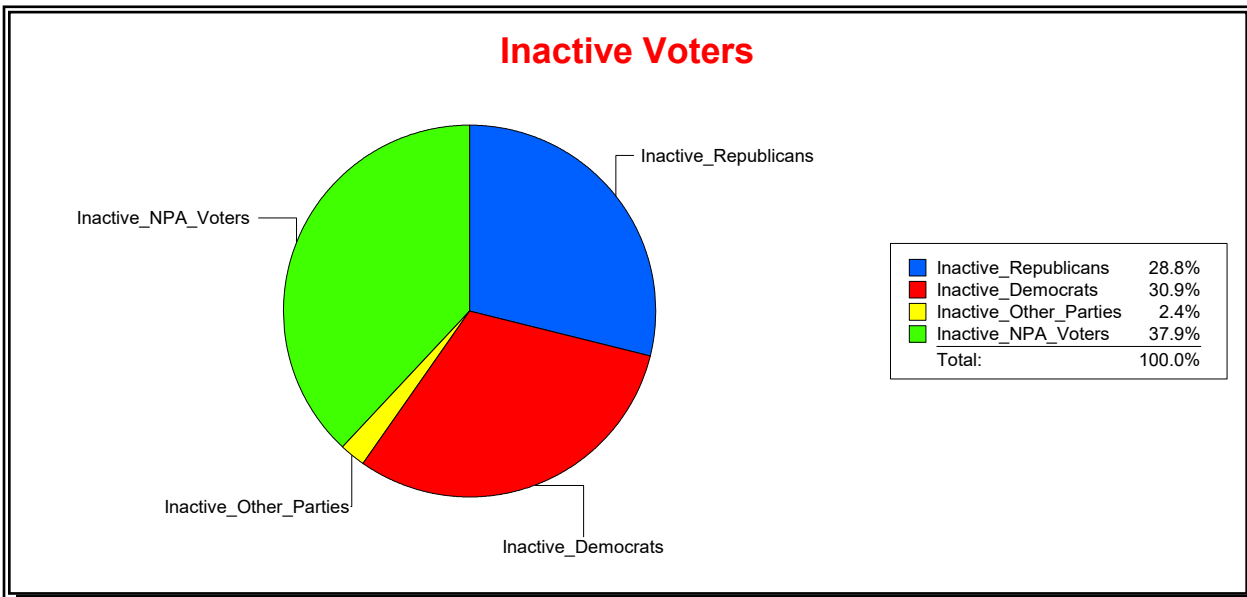

Vicky Oakes

Supervisor of Elections

St Johns County, FL

Date 8/3/2020

Time 11:44 AM

Graphs of District Registration

Active Registered Voters

Inactive Voters

District	Total	Dems	Reps	NonP	Other	Total	Dems	Reps	NonP	Other
St Augustine	10,737	4,157	4,143	2,231	206	1,184	366	341	449	28