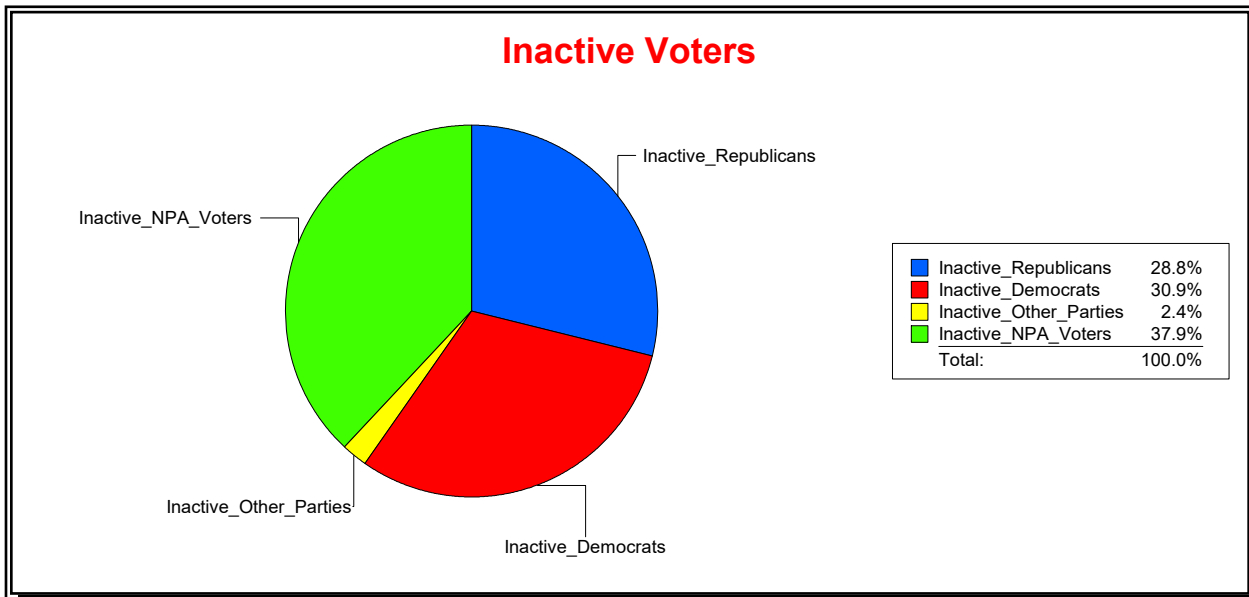

Vicky Oakes

Supervisor of Elections

St Johns County, FL

Date 8/3/2020

Time 11:44 AM

Graphs of District Registration

Active Registered Voters

Inactive Voters

District	Total	Dems	Reps	NonP	Other	Total	Dems	Reps	NonP	Other
St Augustine	10,737	4,157	4,143	2,231	206	1,184	366	341	449	28