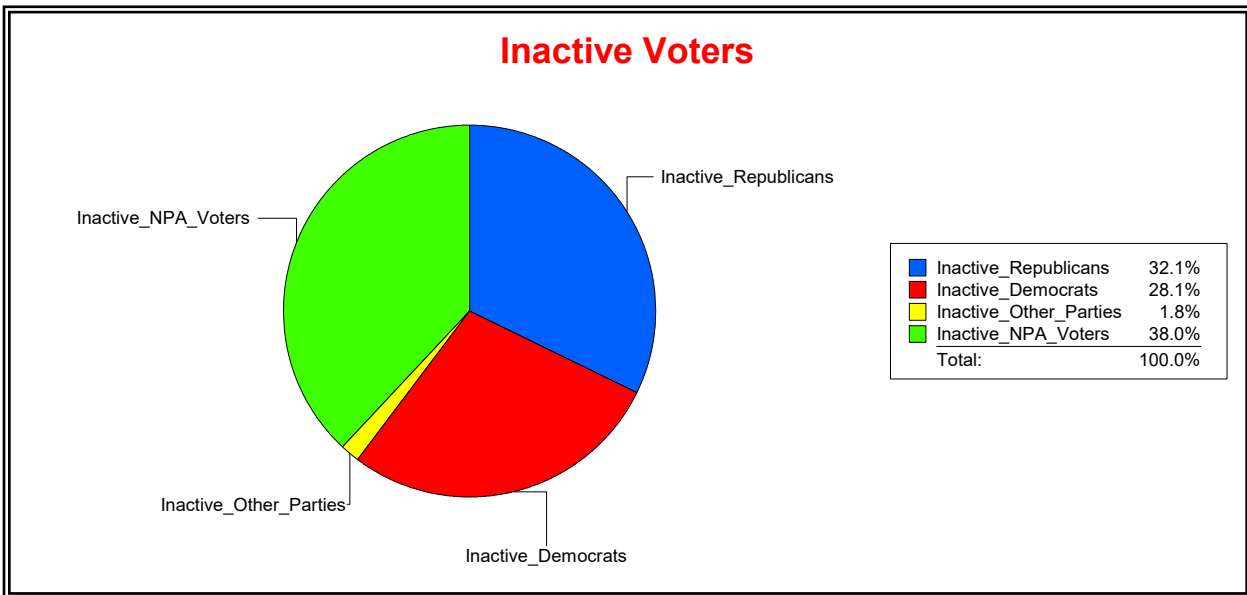

Vicky Oakes

Supervisor of Elections

St Johns County, FL

Date 8/3/2020

Time 11:44 AM

Graphs of District Registration

Active Registered Voters

Inactive Voters

District	Total	Dems	Reps	NonP	Other	Total	Dems	Reps	NonP	Other
Port Waterway & Beach	54,384	17,407	24,911	11,272	794	4,027	1,132	1,293	1,529	73