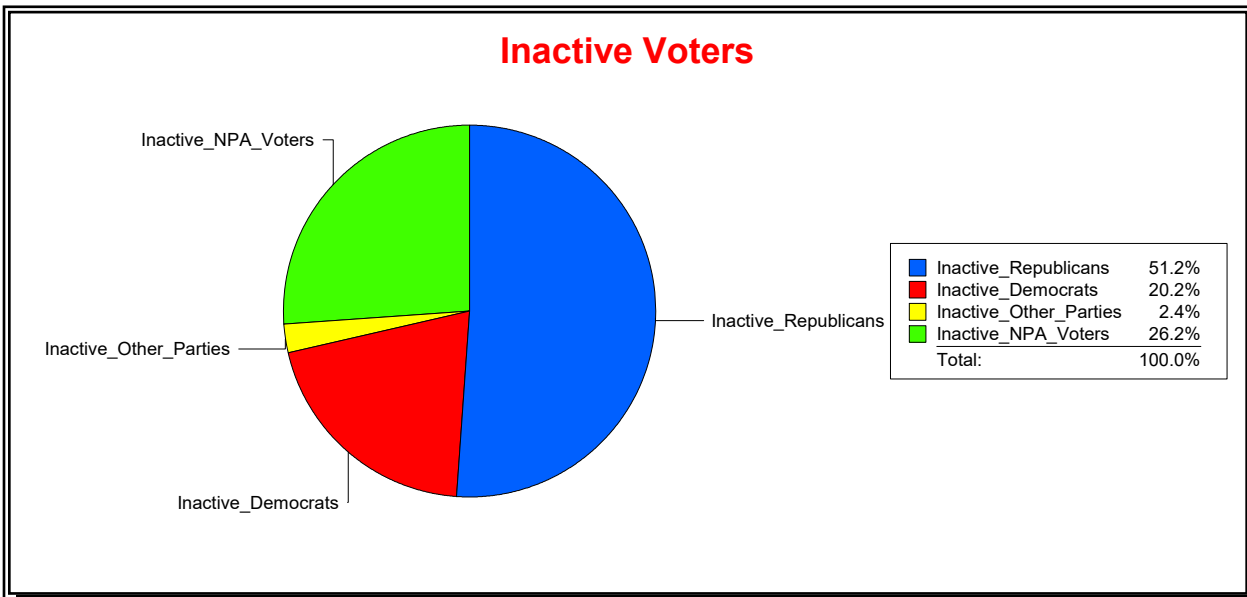

Vicky Oakes

Supervisor of Elections

St Johns County, FL

Date 8/3/2020

Time 11:44 AM

Graphs of District Registration

Active Registered Voters

Inactive Voters

District	Total	Dems	Reps	NonP	Other	Total	Dems	Reps	NonP	Other
Sampson Creek Comm Dev Dist	1,912	309	1,245	339	19	84	17	43	22	2