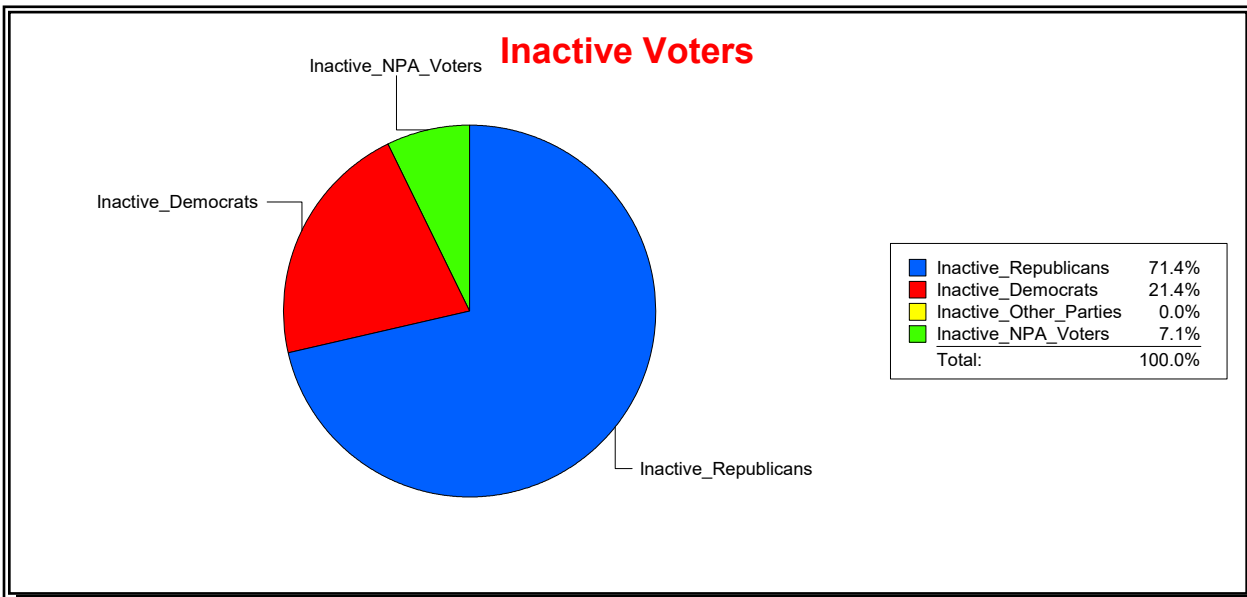

Vicky Oakes

Supervisor of Elections

St Johns County, FL

Date 8/3/2020

Time 11:44 AM

Graphs of District Registration

Active Registered Voters

Inactive Voters

District	Total	Dems	Reps	NonP	Other	Total	Dems	Reps	NonP	Other
	784	159	431	168	26	14	3	10	1	0