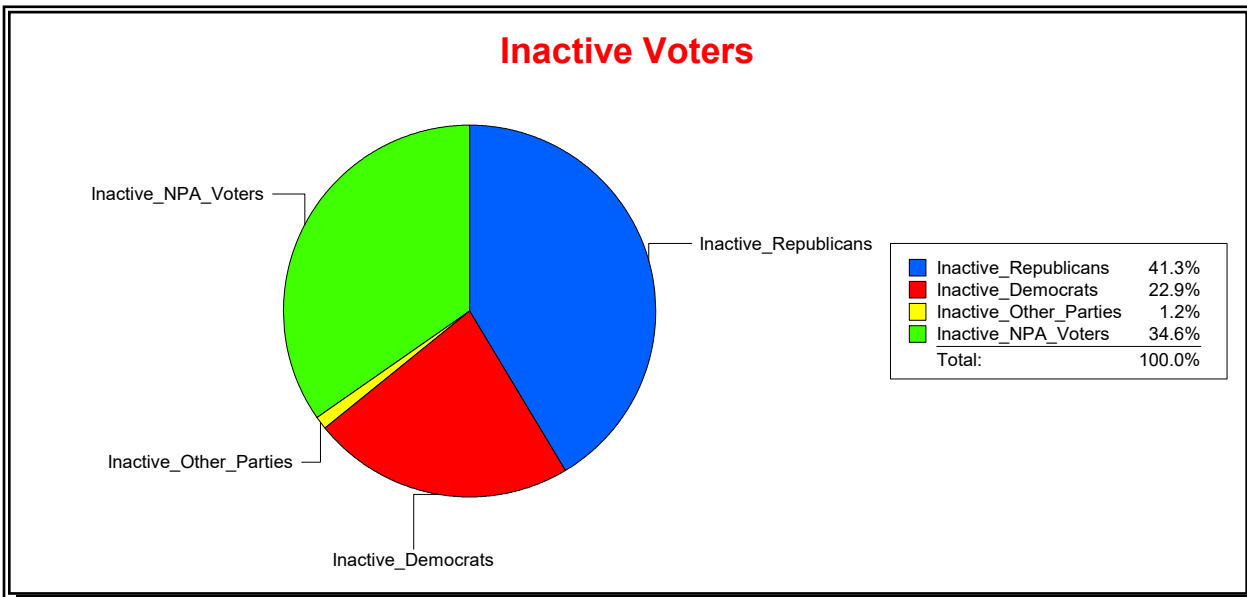

Vicky Oakes

Supervisor of Elections

St Johns County, FL

Date 8/3/2020

Time 11:44 AM

Graphs of District Registration

Active Registered Voters

Inactive Voters

District	Total	Dems	Reps	NonP	Other	Total	Dems	Reps	NonP	Other
St Johns County	185,052	44,466	99,868	38,198	2,520	9,526	2,180	3,937	3,298	111