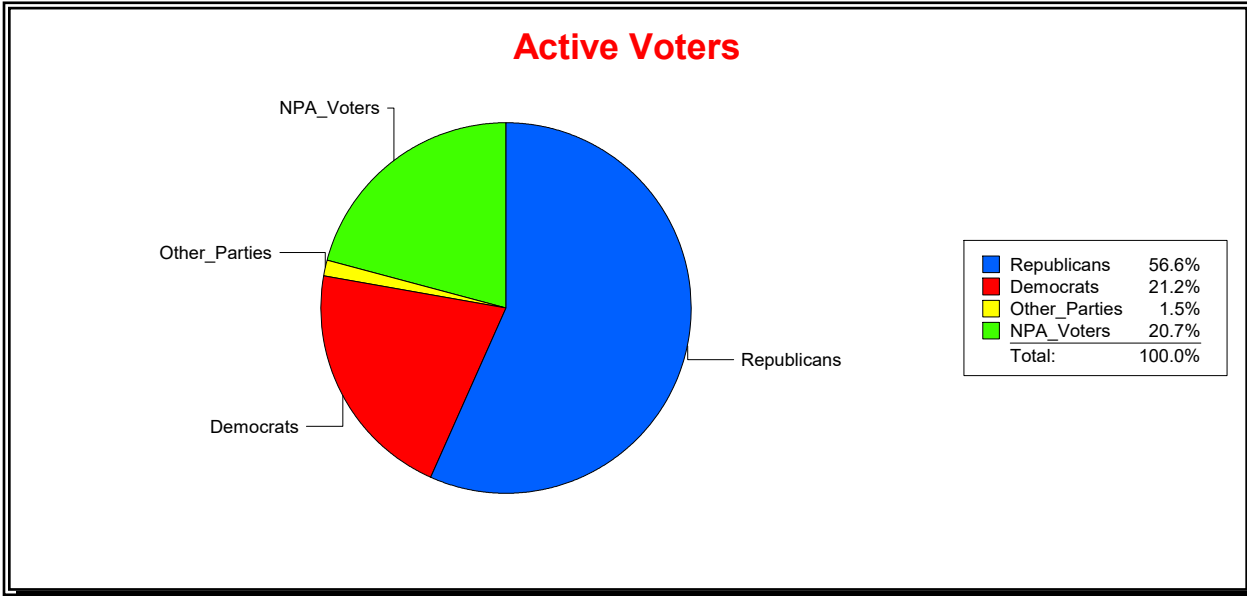

Vicky Oakes

Supervisor of Elections

St Johns County, FL

Date 8/3/2020

Time 11:44 AM

Graphs of District Registration

Active Registered Voters

Inactive Voters

District	Total	Dems	Reps	NonP	Other	Total	Dems	Reps	NonP	Other
School Board - Dist 4	48,646	10,314	27,527	10,079	726	2,375	436	1,080	832	27