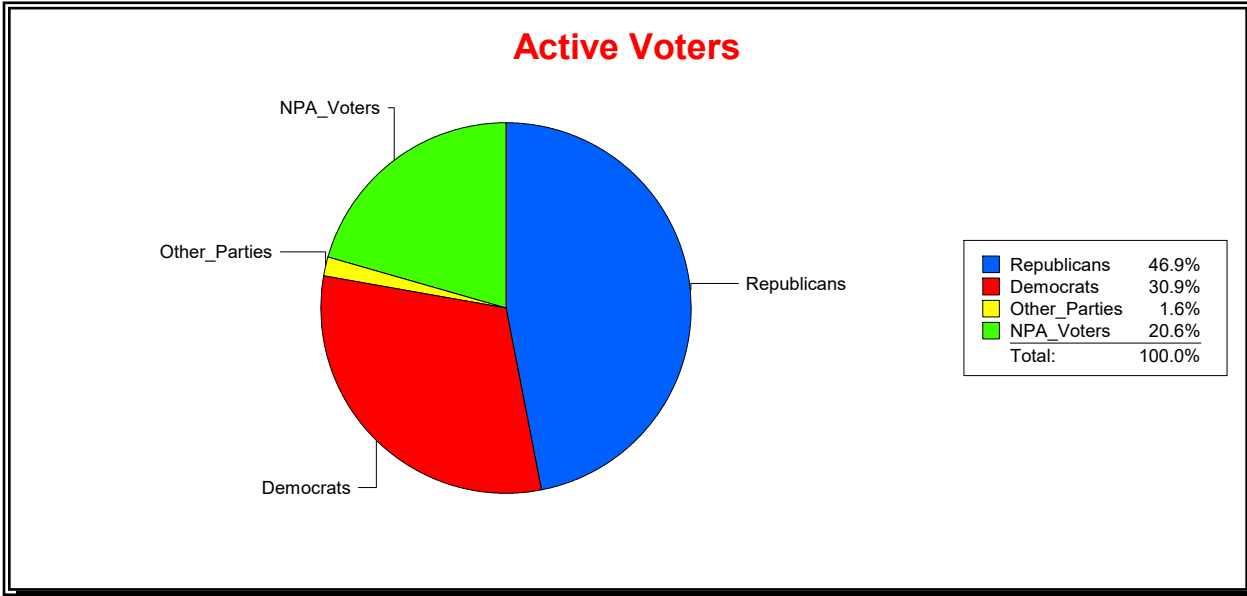

Vicky Oakes

Supervisor of Elections

St Johns County, FL

Date 8/3/2020

Time 11:44 AM

Graphs of District Registration

Active Registered Voters

Inactive Voters

District	Total	Dems	Reps	NonP	Other	Total	Dems	Reps	NonP	Other
County Commission - Dist 5	34,898	10,794	16,358	7,203	543	2,677	712	900	1,013	52