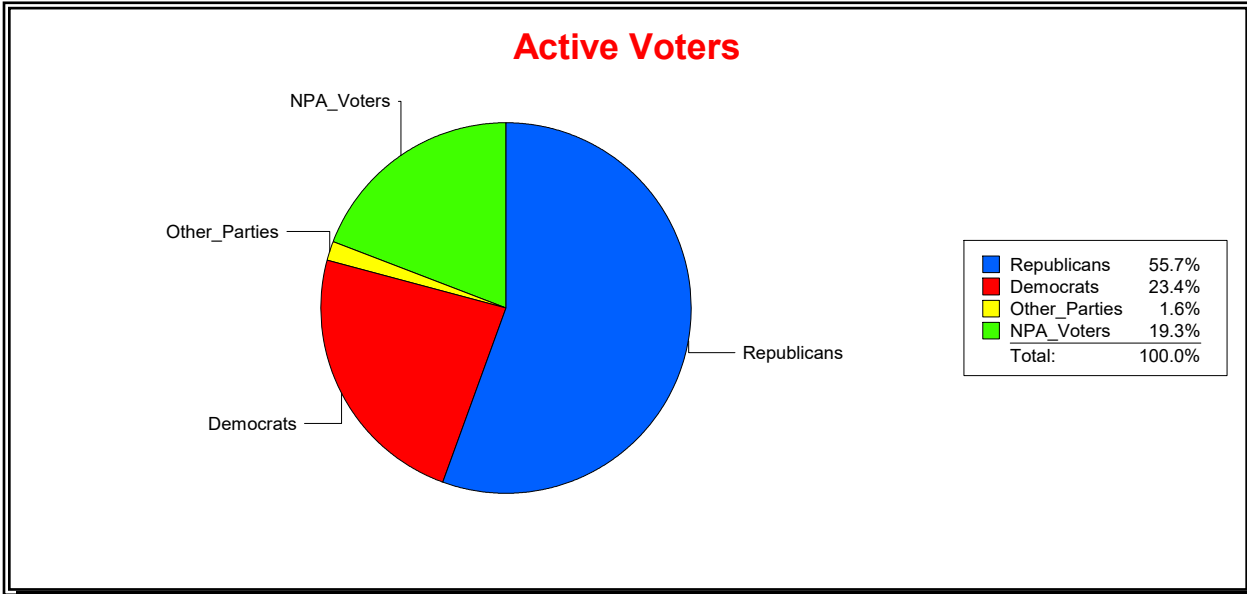

Vicky Oakes

Supervisor of Elections

St Johns County, FL

Date 8/3/2020

Time 11:44 AM

Graphs of District Registration

Active Registered Voters

Inactive Voters

District	Active Registered Voters					Inactive Voters				
	Total	Dems	Reps	NonP	Other	Total	Dems	Reps	NonP	Other
	431	101	240	83	7	5	1	2	2	0