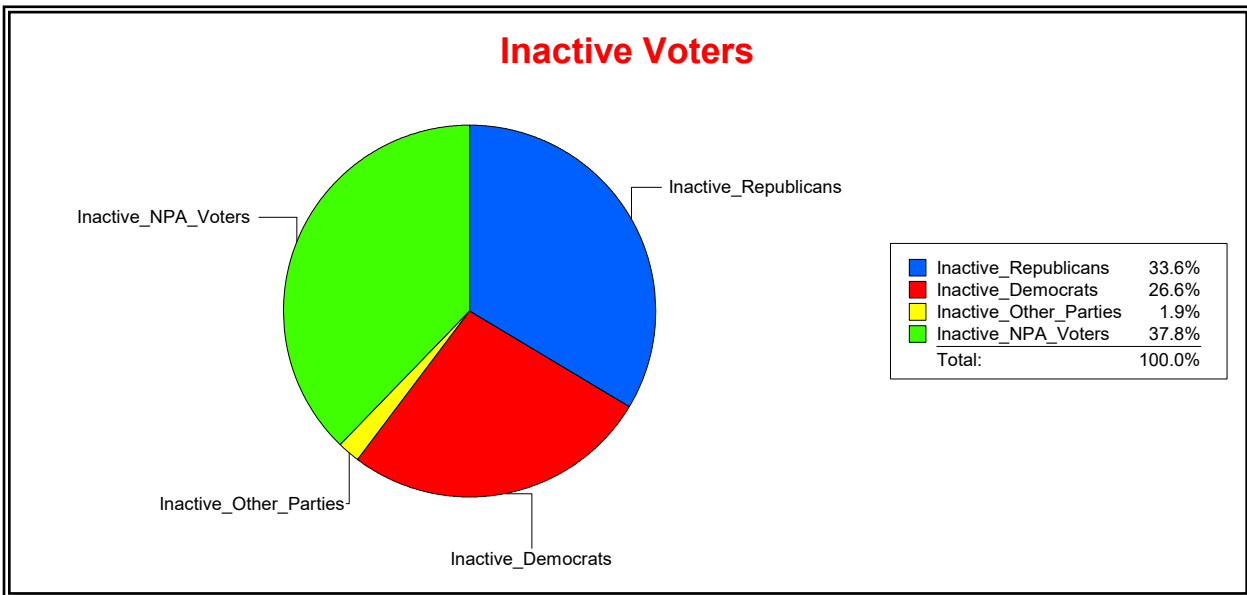

Vicky Oakes

Supervisor of Elections

St Johns County, FL

Date 8/3/2020

Time 11:44 AM

Graphs of District Registration

Active Registered Voters

Inactive Voters

District	Total	Dems	Reps	NonP	Other	Total	Dems	Reps	NonP	Other
School Board - Dist 5	34,898	10,794	16,358	7,203	543	2,677	712	900	1,013	52