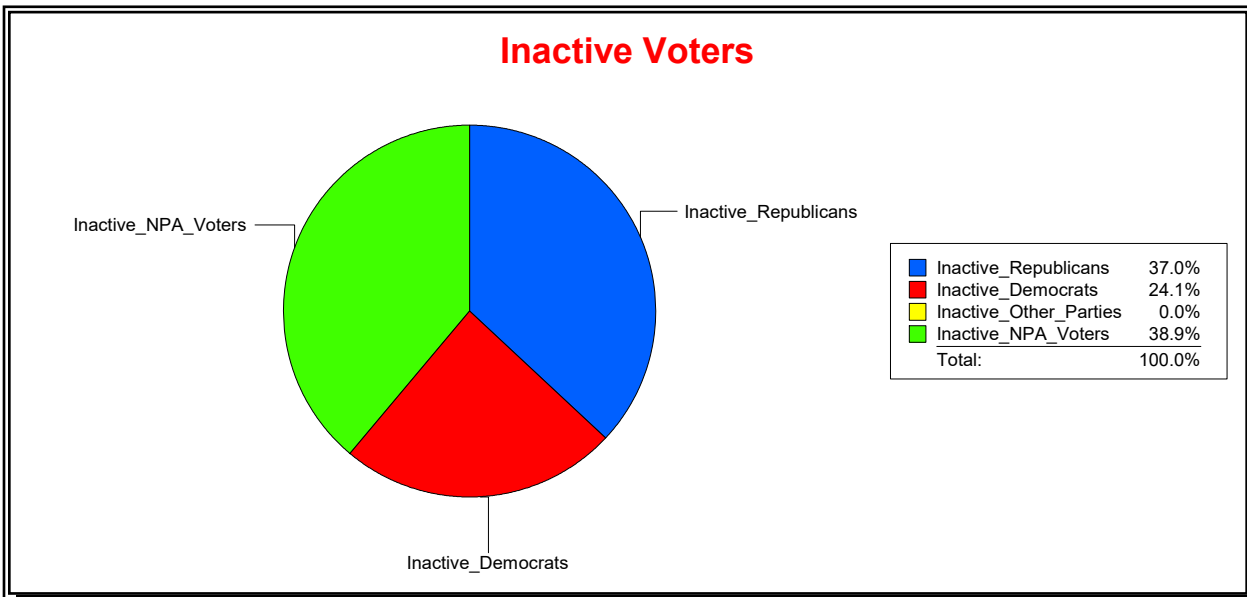

Supervisor of Elections

St Johns County, FL

Date 8/3/2020

Time 11:44 AM

Graphs of District Registration

Active Registered Voters

Inactive Voters

District	Total	Dems	Reps	NonP	Other	Total	Dems	Reps	NonP	Other
St Johns Forest Comm Dev Dist	1,130	283	564	272	11	54	13	20	21	0