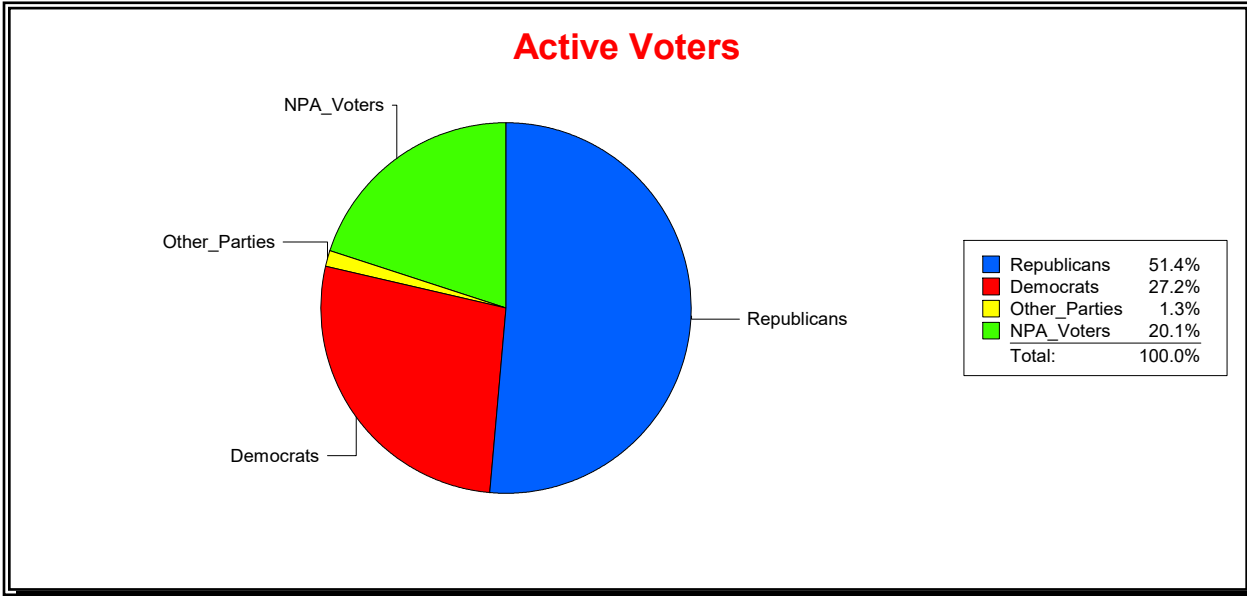

Vicky Oakes

Supervisor of Elections

St Johns County, FL

Date 8/3/2020

Time 11:44 AM

Graphs of District Registration

Active Registered Voters

Inactive Voters

District	Total	Dems	Reps	NonP	Other	Total	Dems	Reps	NonP	Other
School Board - Dist 3	36,921	10,028	18,979	7,417	497	1,914	522	664	704	24