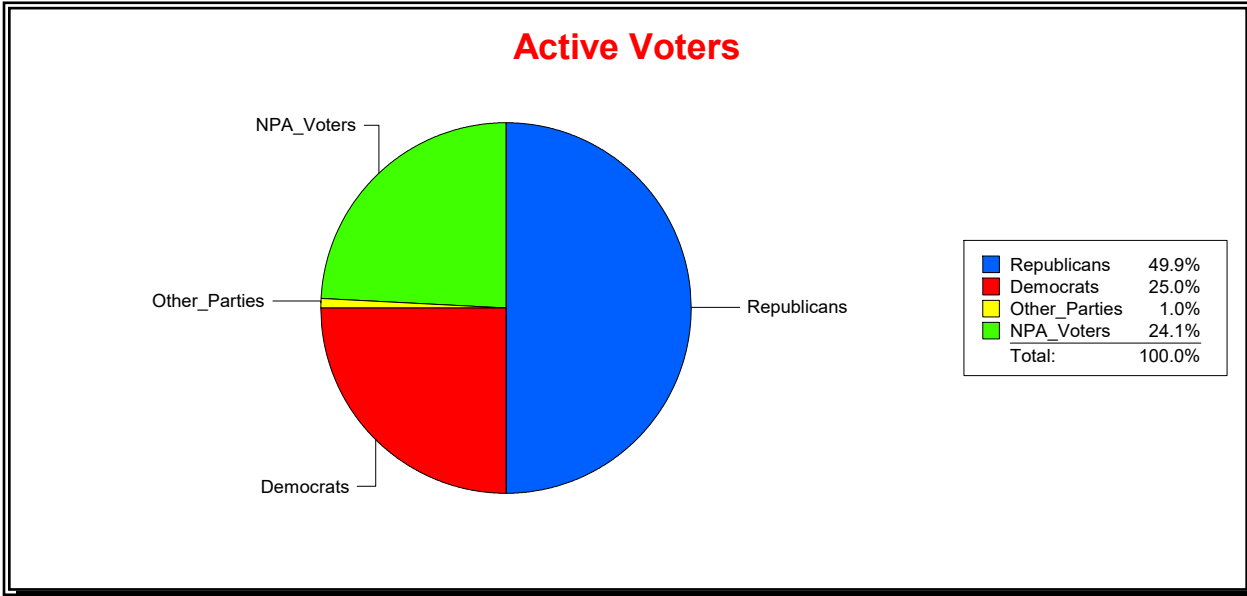

Supervisor of Elections

St Johns County, FL

Date 8/3/2020

Time 11:44 AM

Graphs of District Registration

Active Registered Voters

Inactive Voters

District	Total	Dems	Reps	NonP	Other	Total	Dems	Reps	NonP	Other
St Johns Forest Comm Dev Dist	1,130	283	564	272	11	54	13	20	21	0