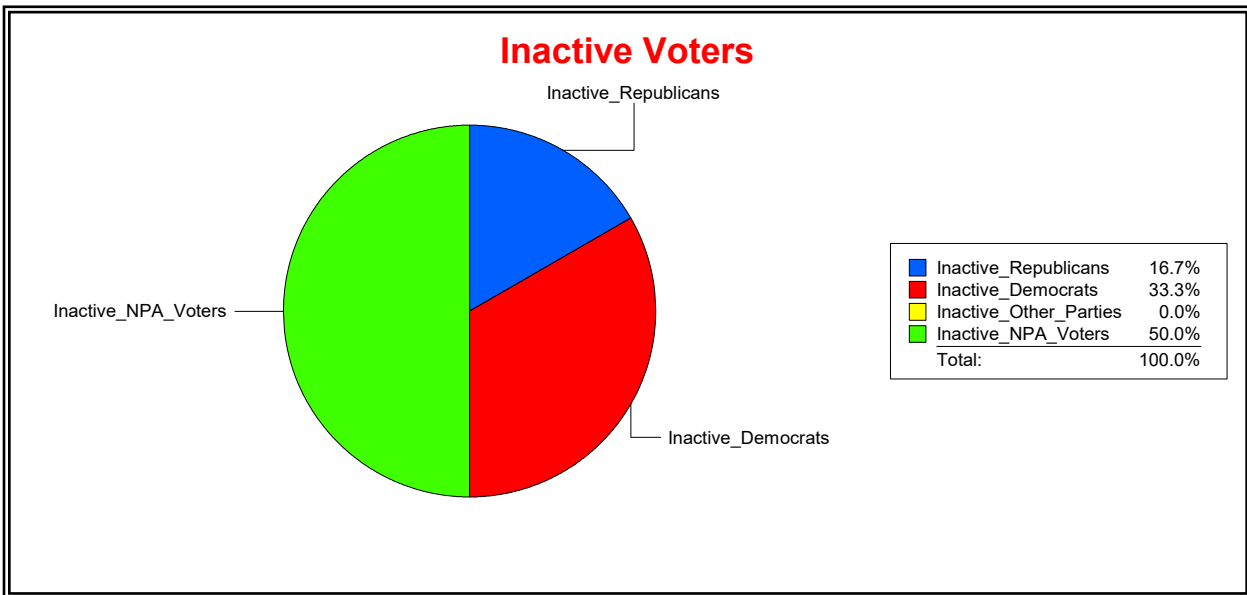

Vicky Oakes

Supervisor of Elections

St Johns County, FL

Date 8/3/2020

Time 11:44 AM

Graphs of District Registration

Active Registered Voters

Inactive Voters

District	Active Registered Voters					Inactive Voters				
	Total	Dems	Reps	NonP	Other	Total	Dems	Reps	NonP	Other
	630	163	257	205	5	6	2	1	3	0