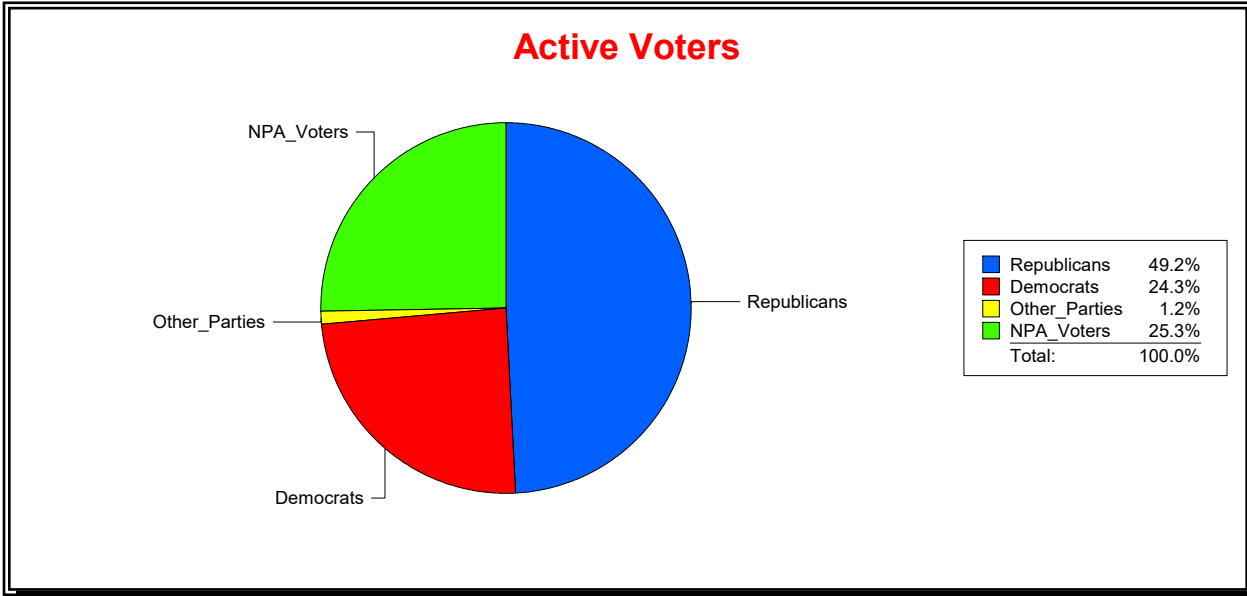

Supervisor of Elections

St Johns County, FL

Date 8/3/2020

Time 11:44 AM

Graphs of District Registration

Active Registered Voters

Inactive Voters

District	Total	Dems	Reps	NonP	Other	Total	Dems	Reps	NonP	Other
Durbin Crossing Comm Dev Dist	4,644	1,129	2,284	1,174	57	245	57	116	69	3