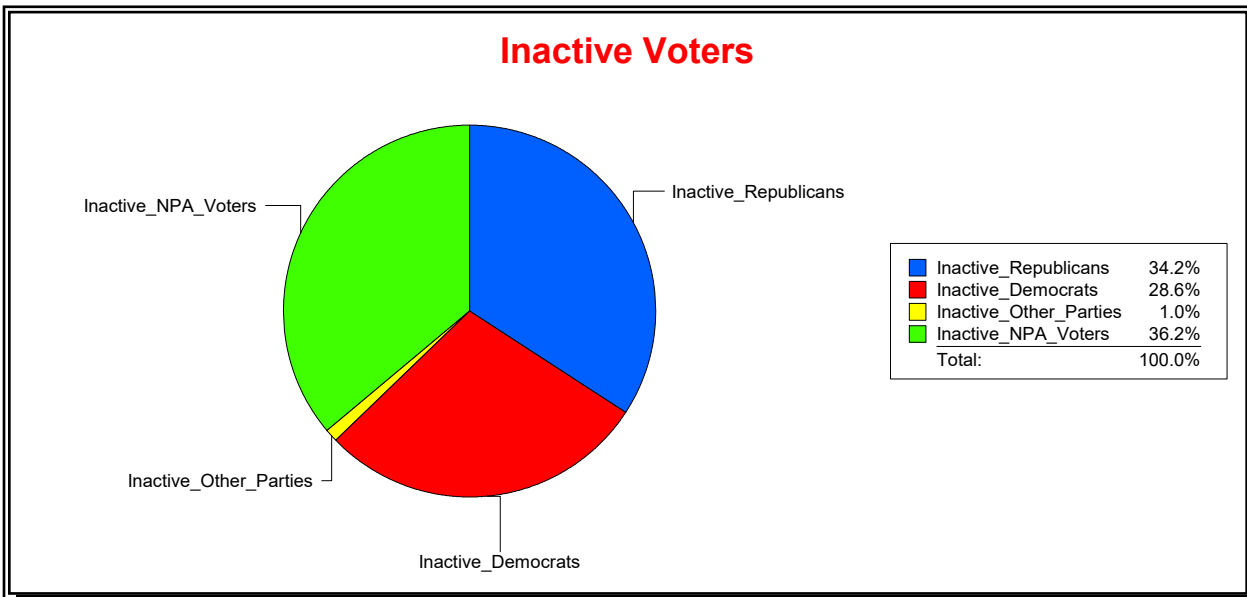

Vicky Oakes

Supervisor of Elections

St Johns County, FL

Date 8/3/2020

Time 11:44 AM

Graphs of District Registration

Active Registered Voters

Inactive Voters

District	Total	Dems	Reps	NonP	Other	Total	Dems	Reps	NonP	Other
US Congress - Dist 6	27,184	7,491	13,879	5,449	365	1,555	444	532	563	16