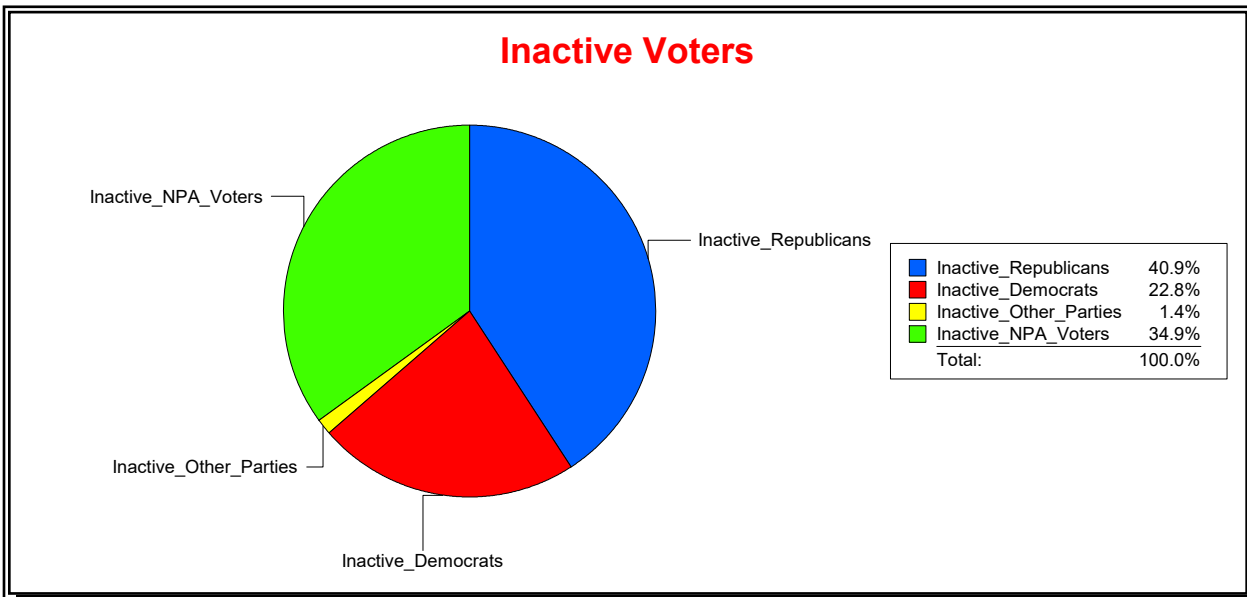

Supervisor of Elections

St Johns County, FL

Date 8/3/2020

Time 11:44 AM

Graphs of District Registration

Active Registered Voters

Inactive Voters

District	Total	Dems	Reps	NonP	Other	Total	Dems	Reps	NonP	Other
State Representative - Dist 17	170,530	41,801	90,870	35,472	2,387	9,395	2,145	3,842	3,281	127