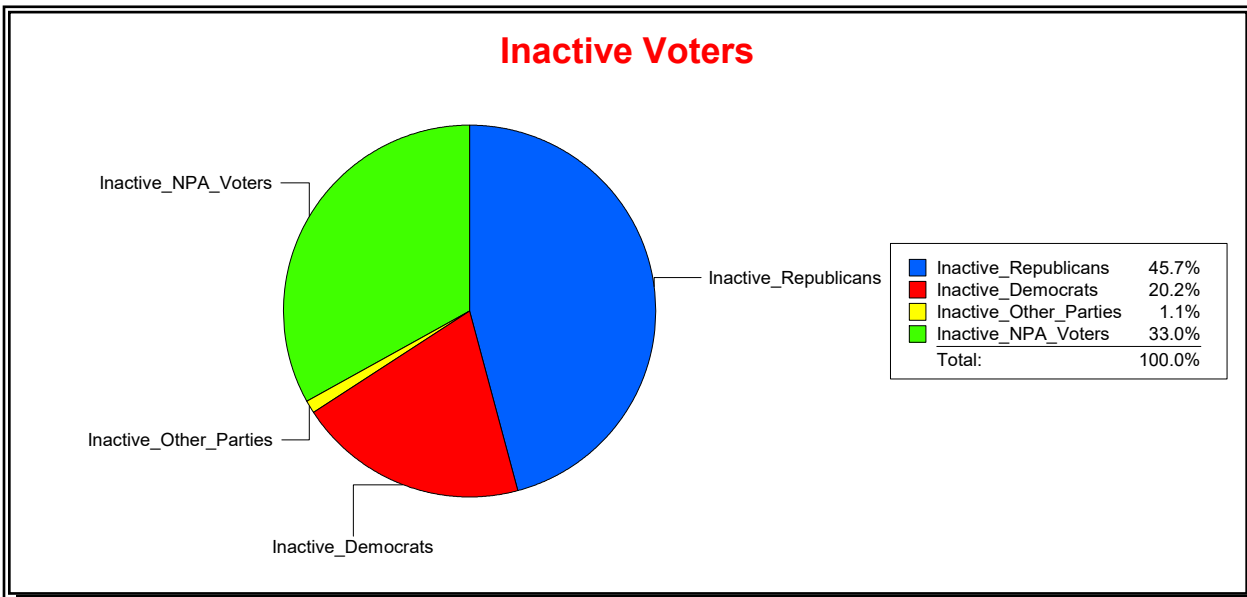

Vicky Oakes

Supervisor of Elections

St Johns County, FL

Date 8/3/2020

Time 11:44 AM

Graphs of District Registration

Active Registered Voters

Inactive Voters

District	Total	Dems	Reps	NonP	Other	Total	Dems	Reps	NonP	Other
Aberdeen Comm Dev Dist	3,125	712	1,558	796	59	188	38	86	62	2