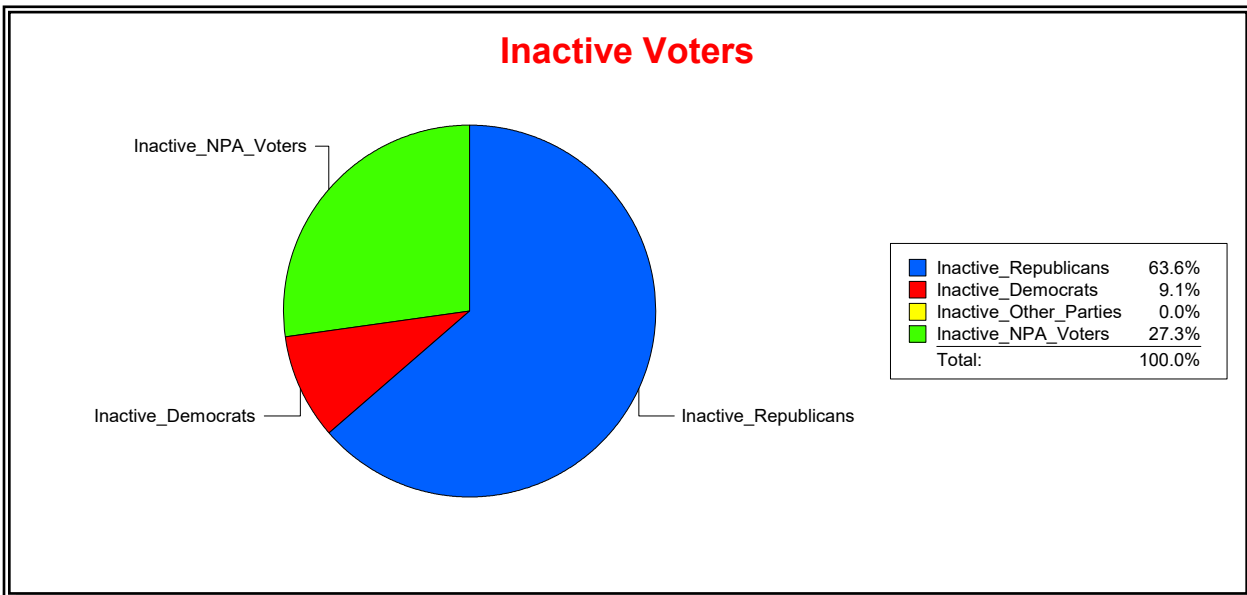

Vicky Oakes

Supervisor of Elections

St Johns County, FL

Date 8/3/2020

Time 11:44 AM

Graphs of District Registration

Active Registered Voters

Inactive Voters

District	Total	Dems	Reps	NonP	Other	Total	Dems	Reps	NonP	Other
Sweetwater Creek Comm Dev Dist	1,406	366	769	251	20	22	2	14	6	0