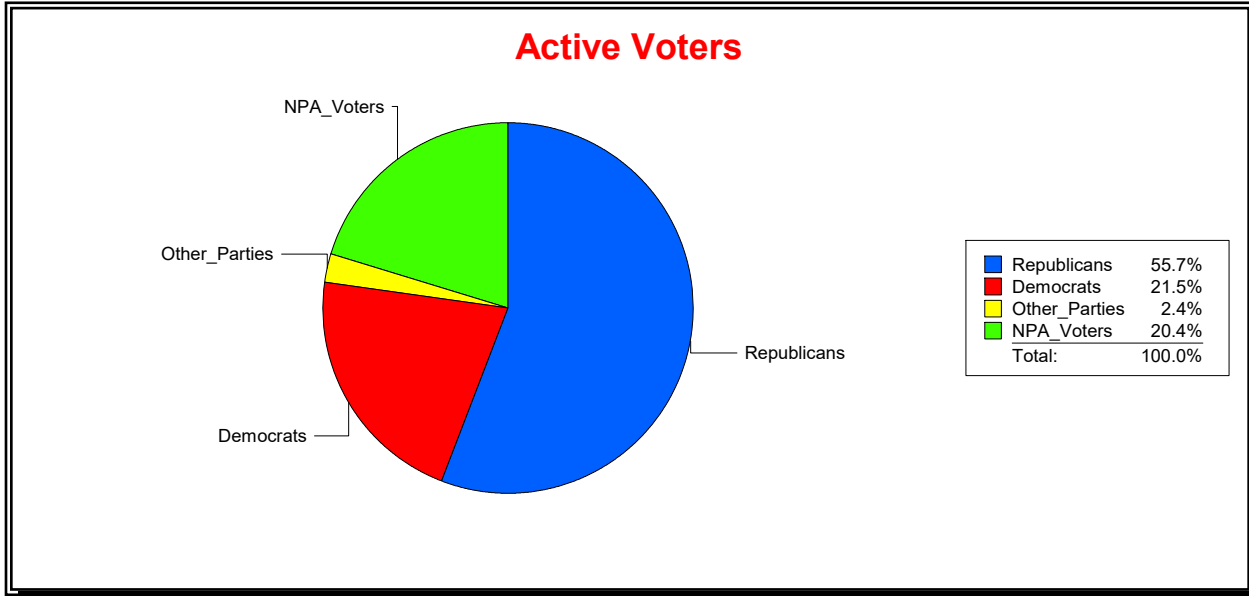

Vicky Oakes

Supervisor of Elections

St Johns County, FL

Date 8/3/2020

Time 11:44 AM

Graphs of District Registration

Active Registered Voters

Inactive Voters

District	Active Registered Voters					Inactive Voters				
	Total	Dems	Reps	NonP	Other	Total	Dems	Reps	NonP	Other
	1,292	278	720	263	31	14	5	4	5	0