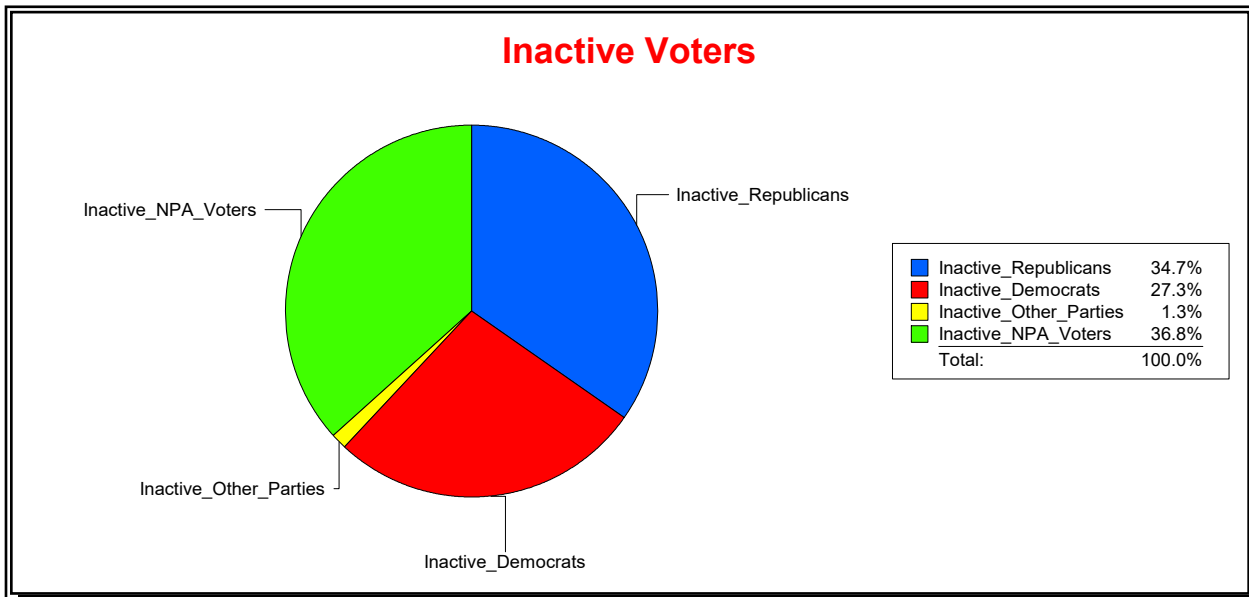

Vicky Oakes

Supervisor of Elections

St Johns County, FL

Date 8/3/2020

Time 11:44 AM

Graphs of District Registration

Active Registered Voters

Inactive Voters

District	Total	Dems	Reps	NonP	Other	Total	Dems	Reps	NonP	Other
County Commission - Dist 3	36,921	10,028	18,979	7,417	497	1,914	522	664	704	24