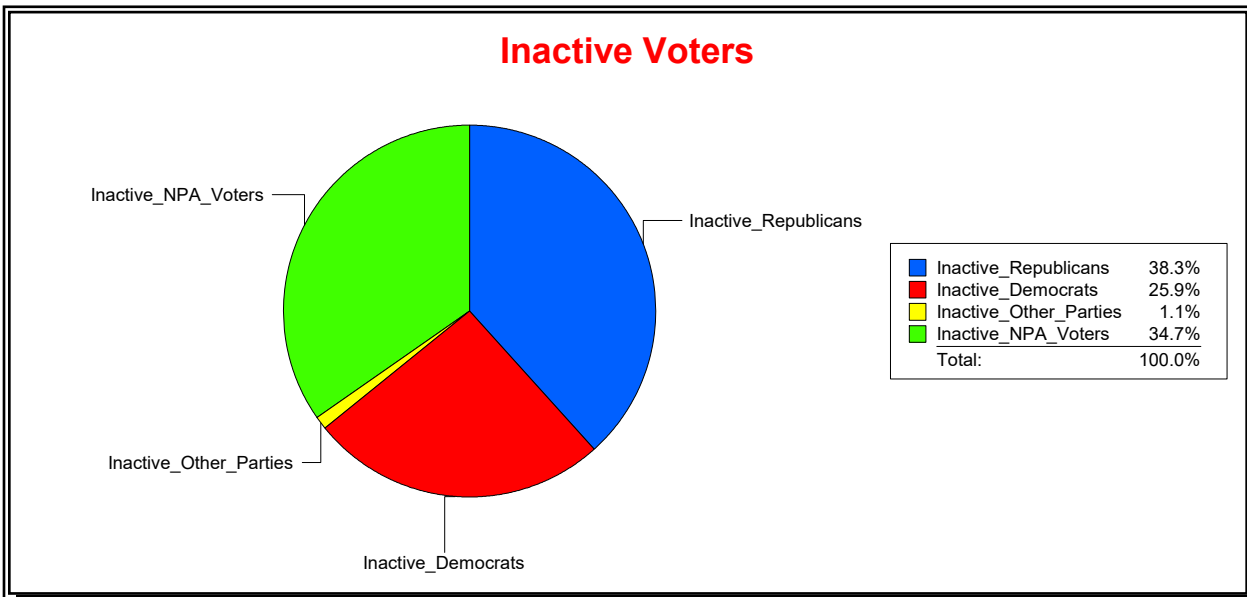

Vicky Oakes

Supervisor of Elections

St Johns County, FL

Date 8/3/2020

Time 11:44 AM

Graphs of District Registration

Active Registered Voters

Inactive Voters

District	Total	Dems	Reps	NonP	Other	Total	Dems	Reps	NonP	Other
County Commission - Dist 2	35,935	9,593	18,203	7,682	457	2,271	589	869	788	25