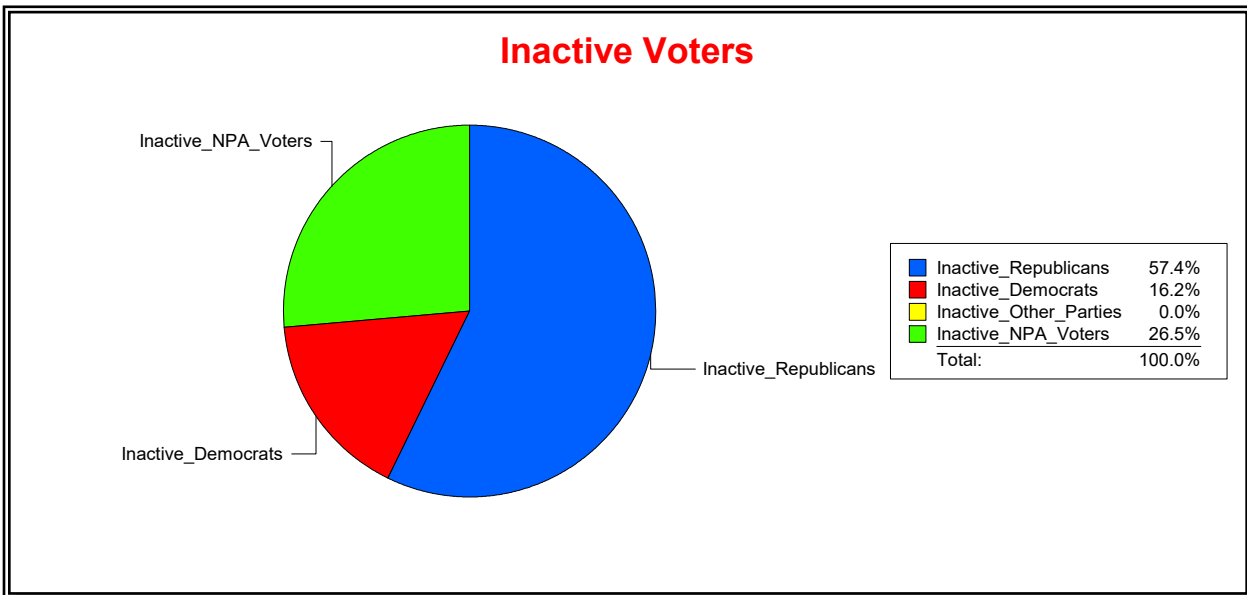

Vicky Oakes

Supervisor of Elections

St Johns County, FL

Date 8/3/2020

Time 11:44 AM

Graphs of District Registration

Active Registered Voters

Inactive Voters

District	Total	Dems	Reps	NonP	Other	Total	Dems	Reps	NonP	Other
World Commerce Comm Dev Dist	1,118	277	549	273	19	68	11	39	18	0