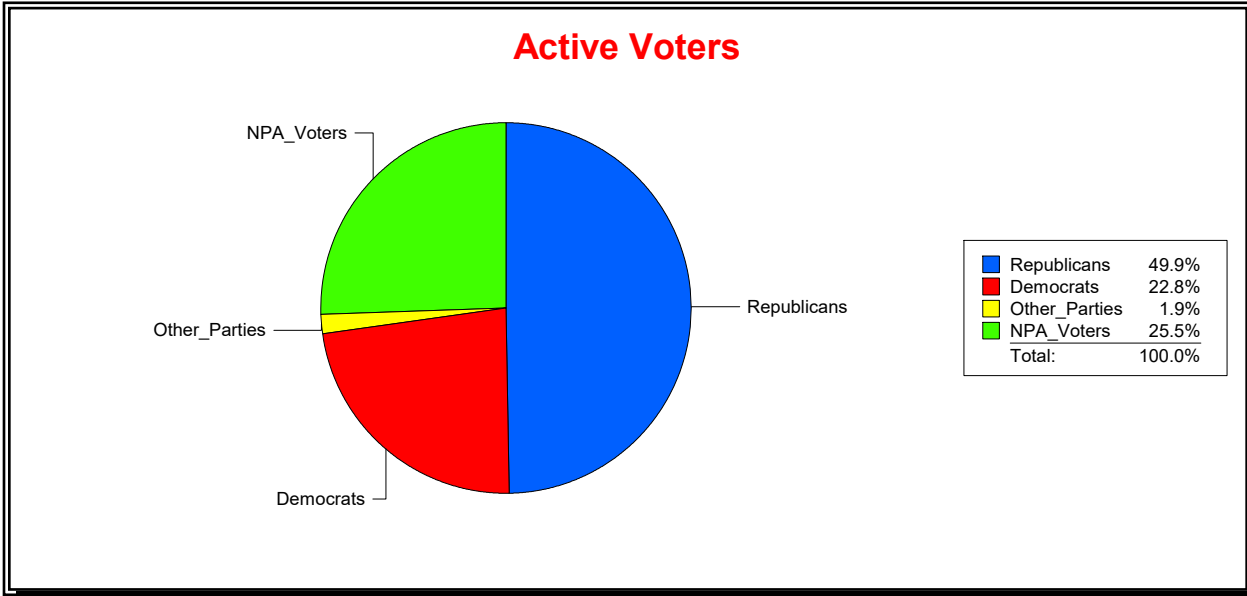

Vicky Oakes

Supervisor of Elections

St Johns County, FL

Date 8/3/2020

Time 11:44 AM

Graphs of District Registration

Active Registered Voters

Inactive Voters

District	Total	Dems	Reps	NonP	Other	Total	Dems	Reps	NonP	Other
Aberdeen Comm Dev Dist	3,125	712	1,558	796	59	188	38	86	62	2