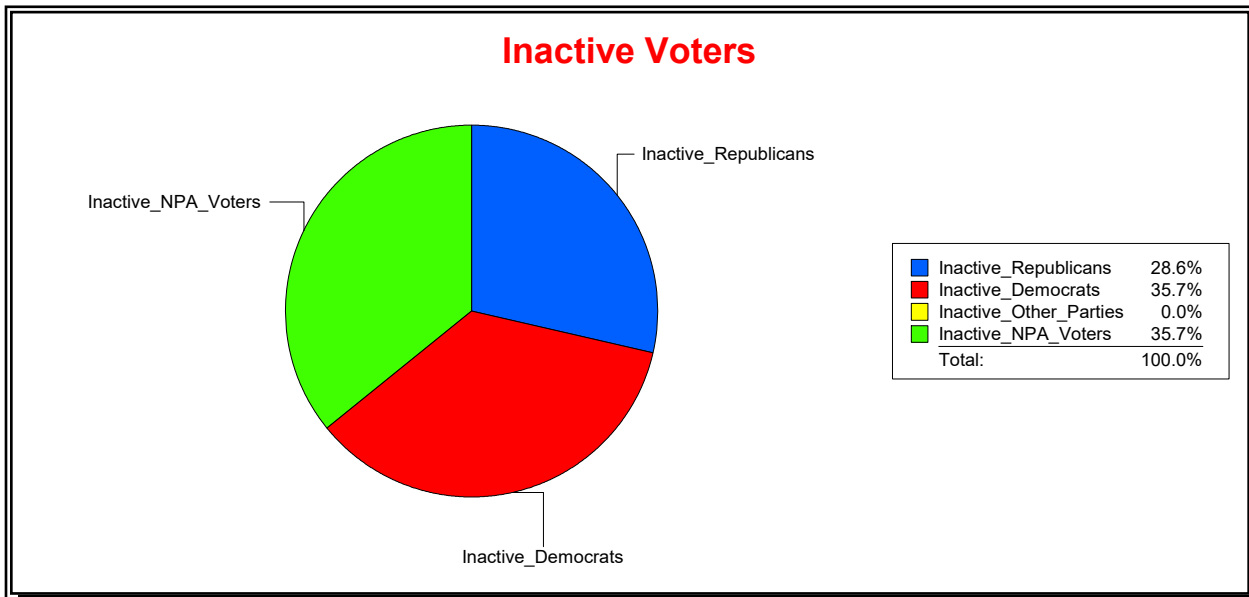

Vicky Oakes

Supervisor of Elections

St Johns County, FL

Date 8/3/2020

Time 11:44 AM

Graphs of District Registration

Active Registered Voters

Inactive Voters

District	Active Registered Voters					Inactive Voters				
	Total	Dems	Reps	NonP	Other	Total	Dems	Reps	NonP	Other
	1,292	278	720	263	31	14	5	4	5	0