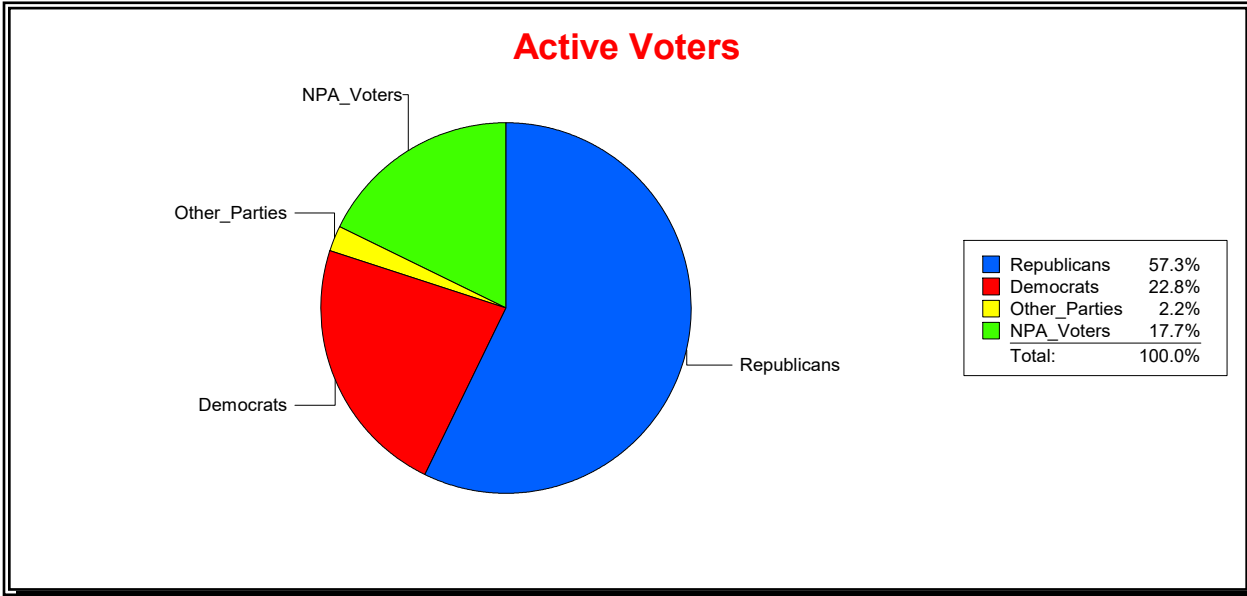

Active Registered Voters

Inactive Voters

District	Active Registered Voters					Inactive Voters				
	Total	Dems	Reps	NonP	Other	Total	Dems	Reps	NonP	Other
	356	81	204	63	8	4	1	3	0	0

Vicky Oakes

Supervisor of Elections