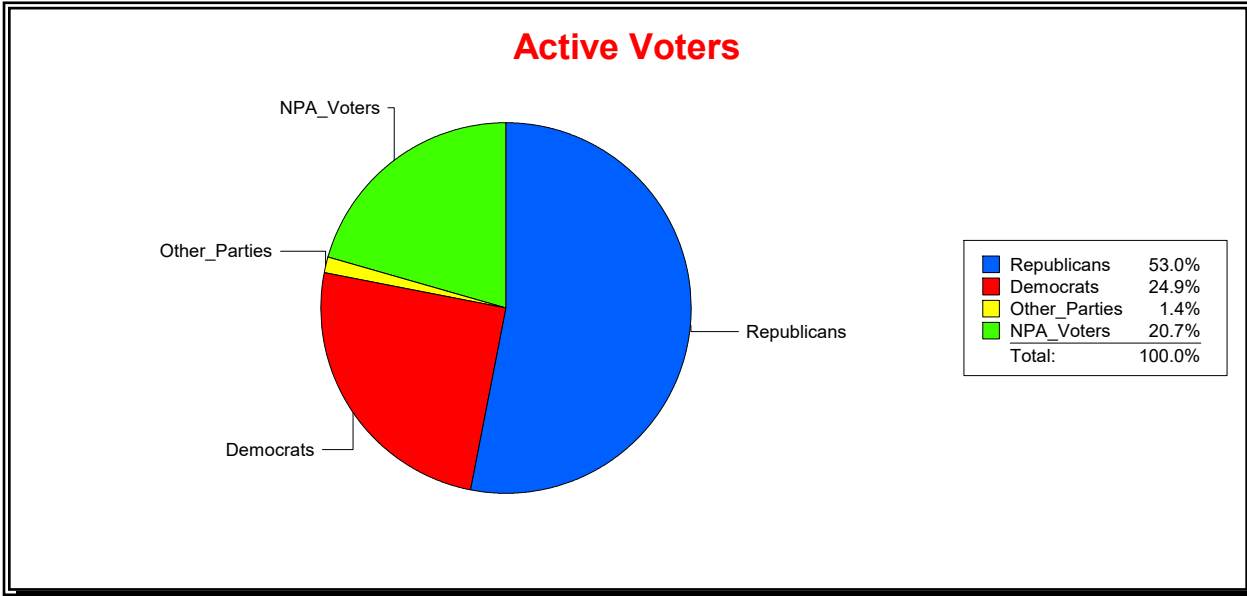

Vicky Oakes

Supervisor of Elections

St Johns County, FL

Date 8/3/2020

Time 11:44 AM

Graphs of District Registration

Active Registered Voters

Inactive Voters

District	Total	Dems	Reps	NonP	Other	Total	Dems	Reps	NonP	Other
St. Johns County	201,372	50,227	106,720	41,629	2,796	11,114	2,638	4,419	3,912	145