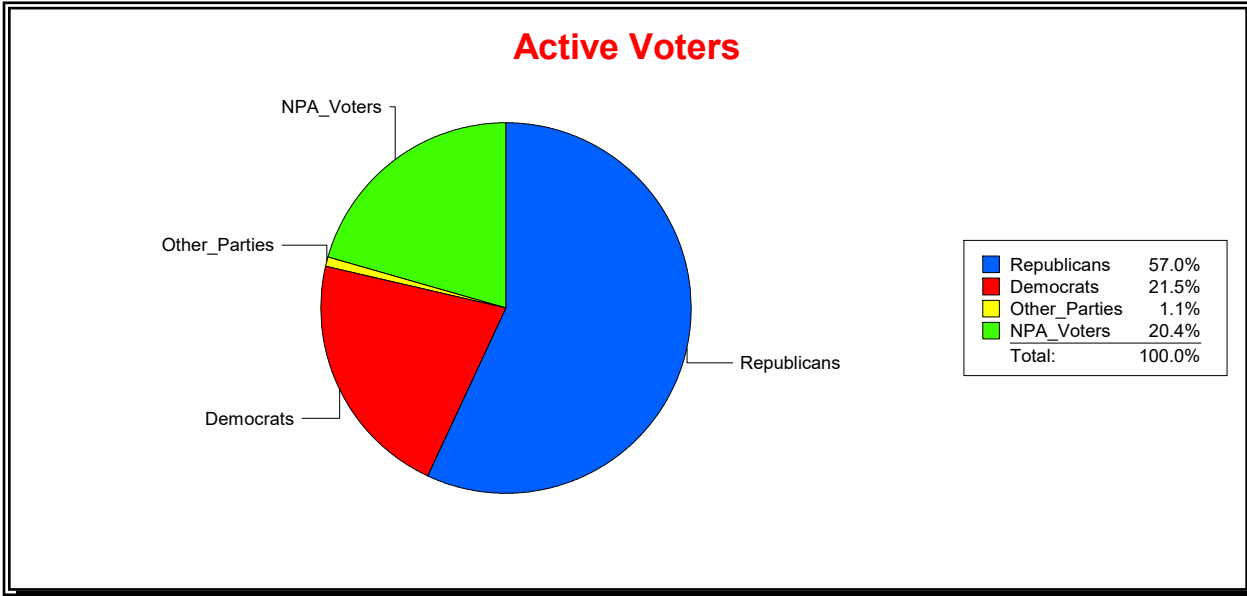

Supervisor of Elections

St Johns County, FL

Date 8/3/2020

Time 11:44 AM

Graphs of District Registration

Active Registered Voters

Inactive Voters

District	Total	Dems	Reps	NonP	Other	Total	Dems	Reps	NonP	Other
<b>Julington Creek Comm Dev Dist</b>	12,605	2,705	7,188	2,575	137	689	152	316	211	10