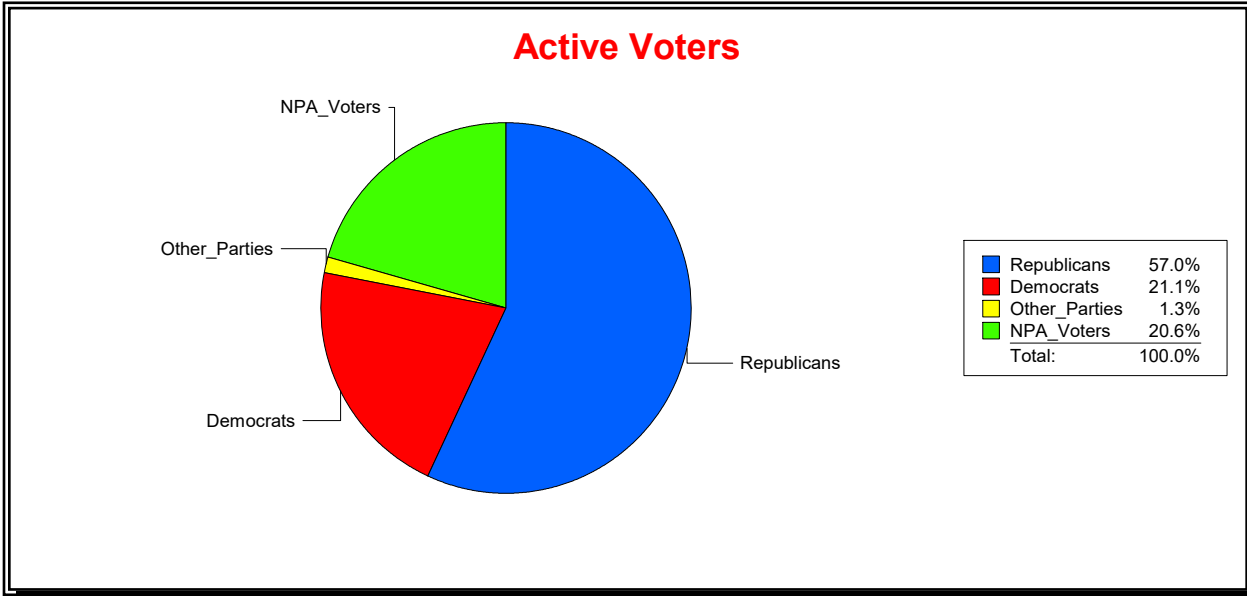

Vicky Oakes

Supervisor of Elections

St Johns County, FL

Date 8/3/2020

Time 11:44 AM

Graphs of District Registration

Active Registered Voters

Inactive Voters

District	Total	Dems	Reps	NonP	Other	Total	Dems	Reps	NonP	Other
School Board - Dist 1	44,972	9,498	25,653	9,248	573	1,877	379	906	575	17