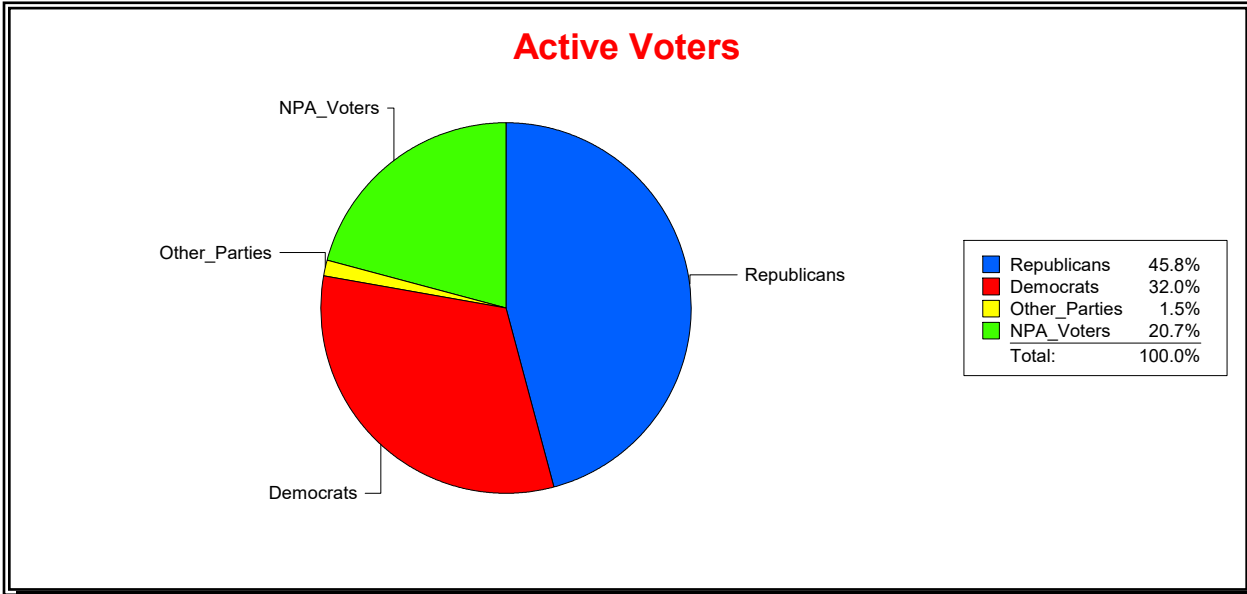

Vicky Oakes

Supervisor of Elections

St Johns County, FL

Date 8/3/2020

Time 11:44 AM

Graphs of District Registration

Active Registered Voters

Inactive Voters

District	Total	Dems	Reps	NonP	Other	Total	Dems	Reps	NonP	Other
Port Waterway & Beach	54,384	17,407	24,911	11,272	794	4,027	1,132	1,293	1,529	73