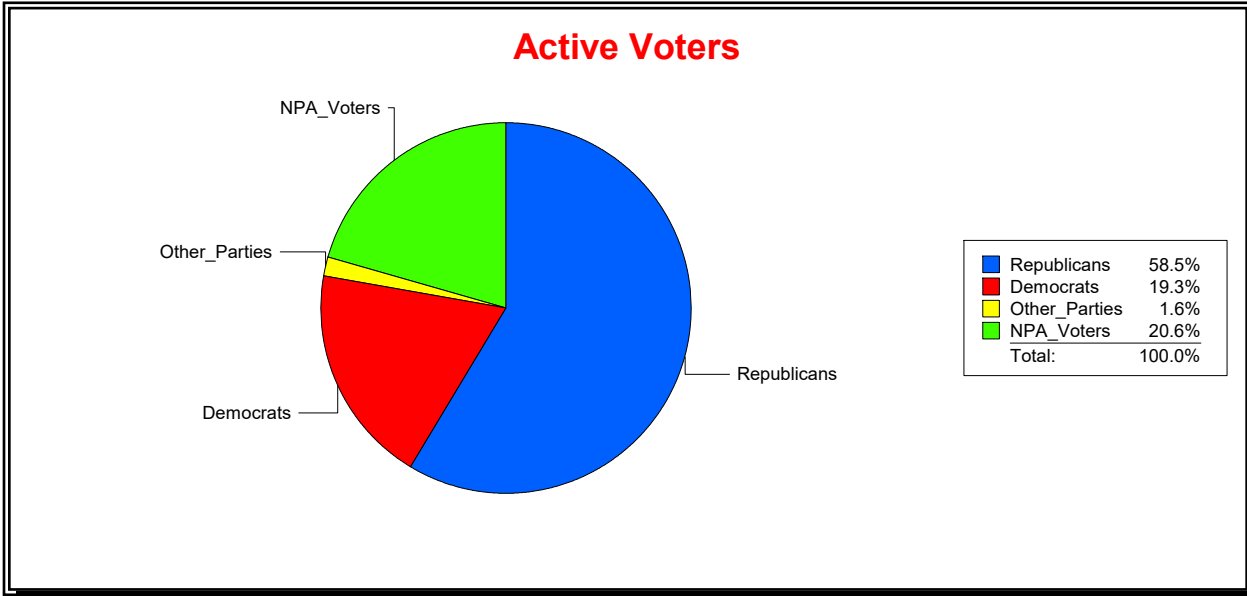

Vicky Oakes

Supervisor of Elections

St Johns County, FL

Date 8/3/2020

Time 11:44 AM

Graphs of District Registration

Active Registered Voters

Inactive Voters

District	Total	Dems	Reps	NonP	Other	Total	Dems	Reps	NonP	Other
Rivers Edge Comm Dev Dist	1,863	359	1,090	384	30	17	3	8	6	0