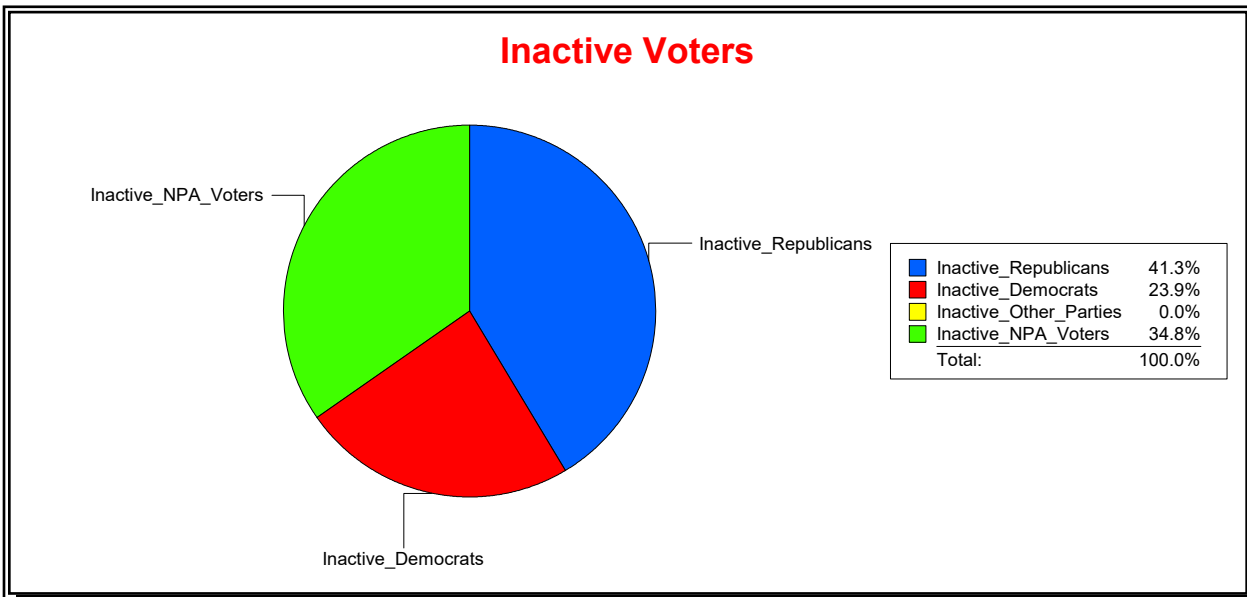

Vicky Oakes

Supervisor of Elections

St Johns County, FL

Date 8/3/2020

Time 11:44 AM

Graphs of District Registration

Active Registered Voters

Inactive Voters

District	Total	Dems	Reps	NonP	Other	Total	Dems	Reps	NonP	Other
Heritage Park Comm Dev Dist	1,381	424	623	314	20	46	11	19	16	0