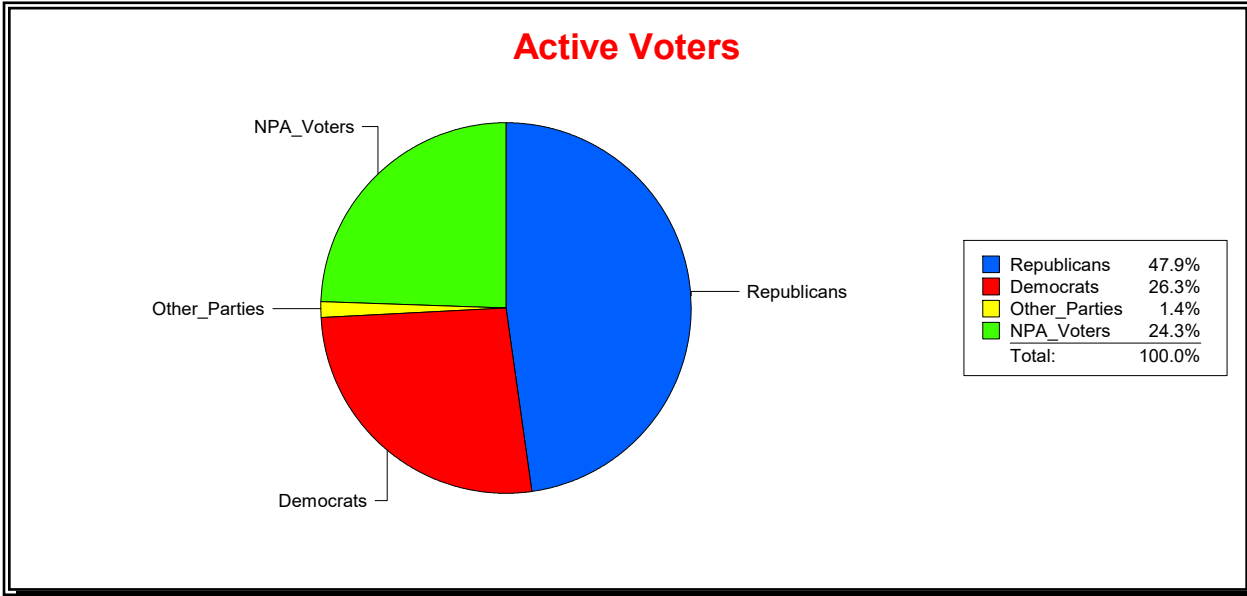

Vicky Oakes

Supervisor of Elections

St Johns County, FL

Date 8/3/2020

Time 11:44 AM

Graphs of District Registration

Active Registered Voters

Inactive Voters

District	Total	Dems	Reps	NonP	Other	Total	Dems	Reps	NonP	Other
Heritage Landing Comm Dev Dist	2,536	668	1,215	617	36	220	49	87	80	4