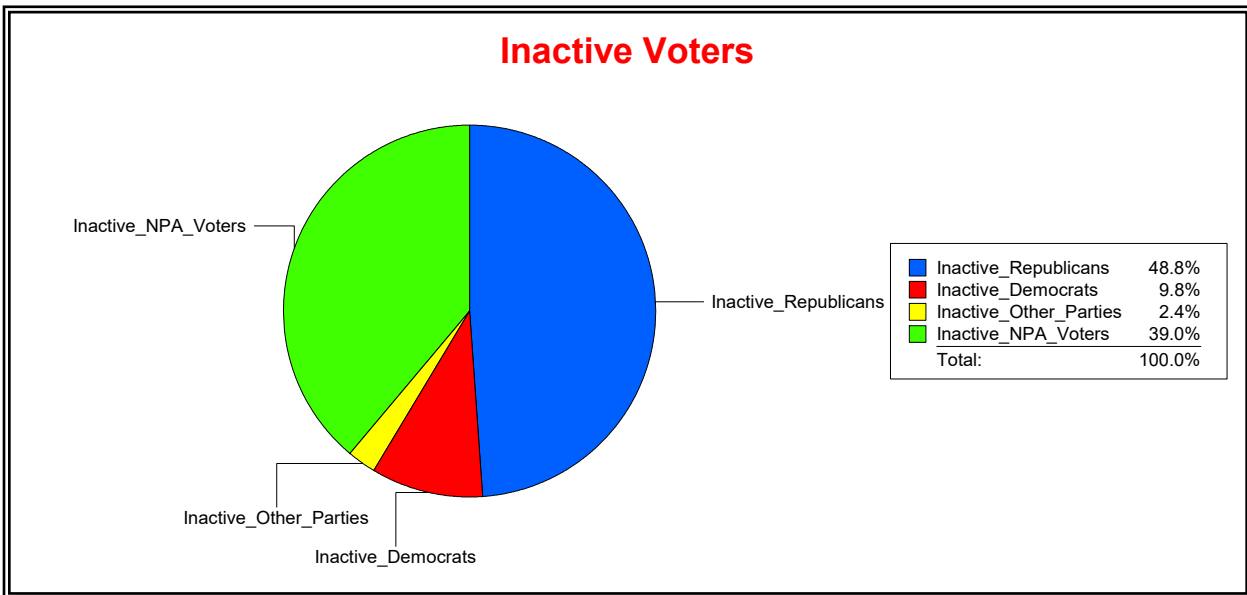

Supervisor of Elections

St Johns County, FL

Date 8/3/2020

Time 11:44 AM

Graphs of District Registration

Active Registered Voters

Inactive Voters

District	Total	Dems	Reps	NonP	Other	Total	Dems	Reps	NonP	Other
Glen St Johns Comm Dev Dist	1,000	217	519	250	14	41	4	20	16	1