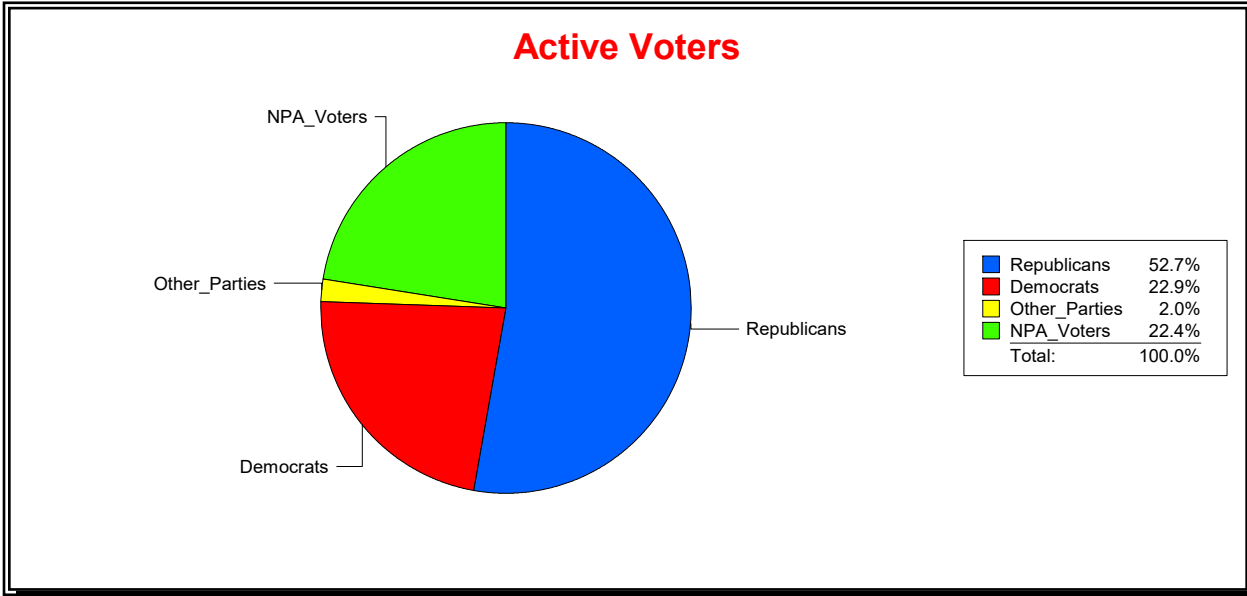

Vicky Oakes

Supervisor of Elections

St Johns County, FL

Date 8/3/2020

Time 11:44 AM

Graphs of District Registration

Active Registered Voters

Inactive Voters

District	Total	Dems	Reps	NonP	Other	Total	Dems	Reps	NonP	Other
Tolomato Comm Dev Dist	12,831	2,939	6,760	2,880	252	400	69	196	131	4