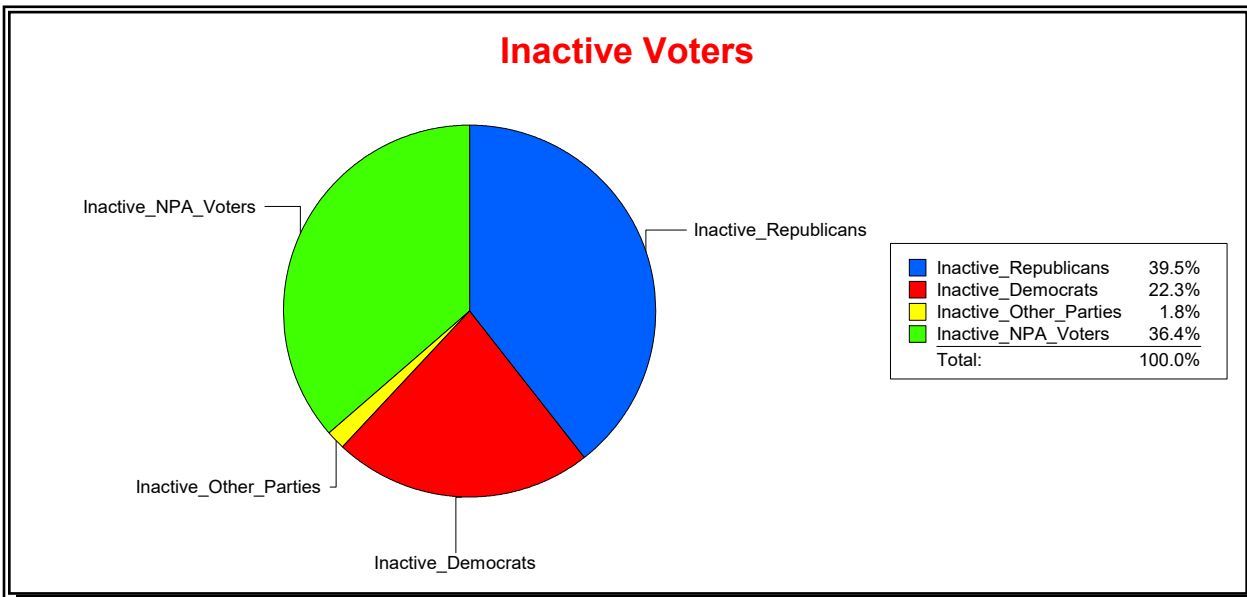

Vicky Oakes

Supervisor of Elections

St Johns County, FL

Date 8/3/2020

Time 11:44 AM

Graphs of District Registration

Active Registered Voters

Inactive Voters

District	Total	Dems	Reps	NonP	Other	Total	Dems	Reps	NonP	Other
Heritage Landing Comm Dev Dist	2,536	668	1,215	617	36	220	49	87	80	4