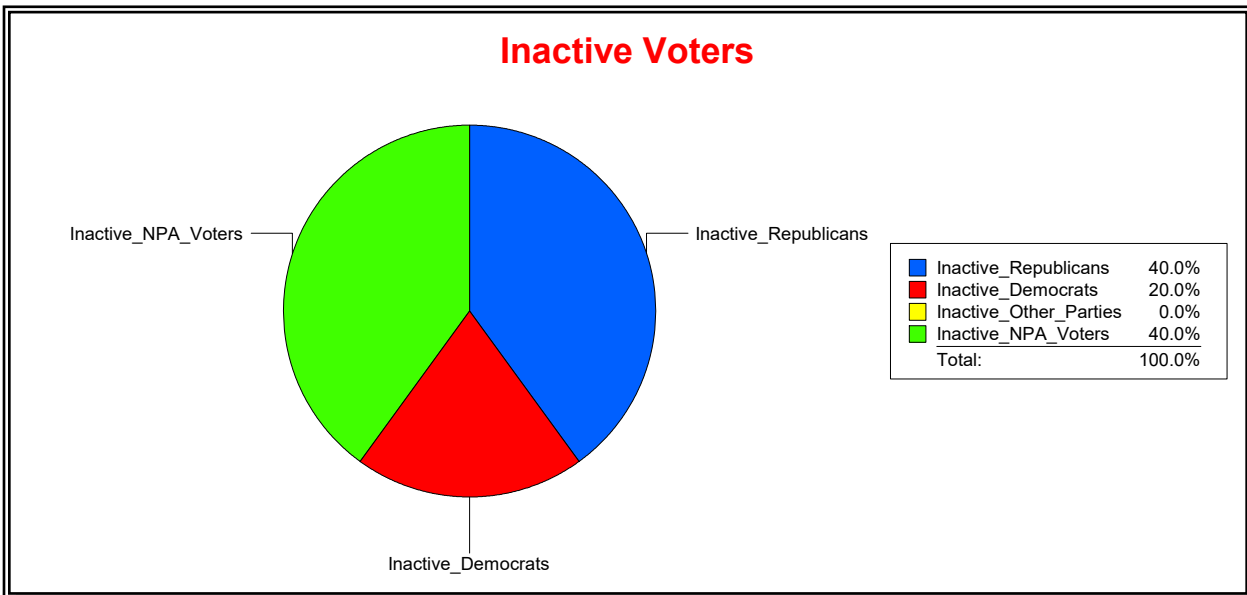

Vicky Oakes

Supervisor of Elections

St Johns County, FL

Date 8/3/2020

Time 11:44 AM

Graphs of District Registration

Active Registered Voters

Inactive Voters

District	Active Registered Voters					Inactive Voters				
	Total	Dems	Reps	NonP	Other	Total	Dems	Reps	NonP	Other
	431	101	240	83	7	5	1	2	2	0