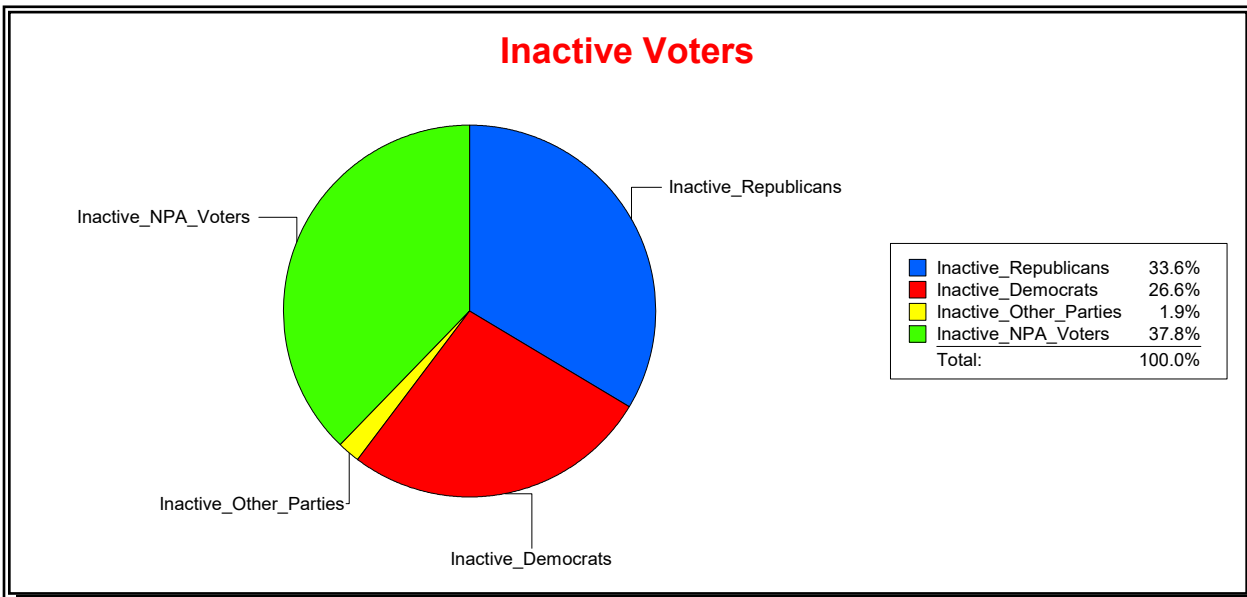

Vicky Oakes

Supervisor of Elections

St Johns County, FL

Date 8/3/2020

Time 11:44 AM

Graphs of District Registration

Active Registered Voters

Inactive Voters

District	Total	Dems	Reps	NonP	Other	Total	Dems	Reps	NonP	Other
County Commission - Dist 5	34,898	10,794	16,358	7,203	543	2,677	712	900	1,013	52