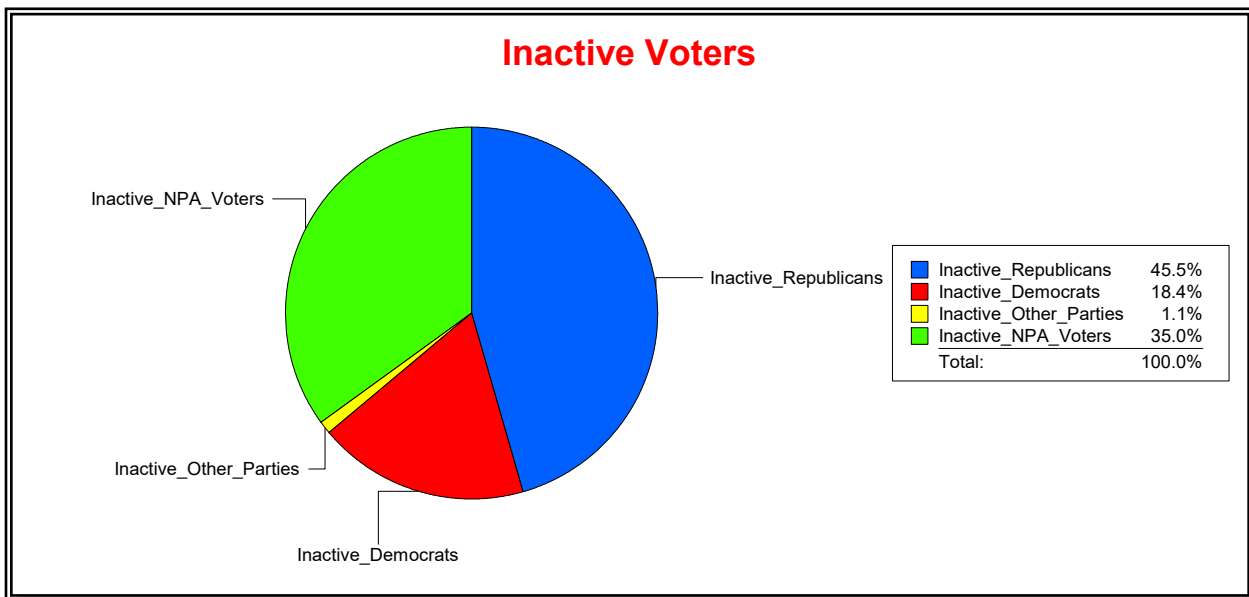

Vicky Oakes

Supervisor of Elections

St Johns County, FL

Date 8/3/2020

Time 11:44 AM

Graphs of District Registration

Active Registered Voters

Inactive Voters

District	Total	Dems	Reps	NonP	Other	Total	Dems	Reps	NonP	Other
County Commission - Dist 4	48,646	10,314	27,527	10,079	726	2,375	436	1,080	832	27