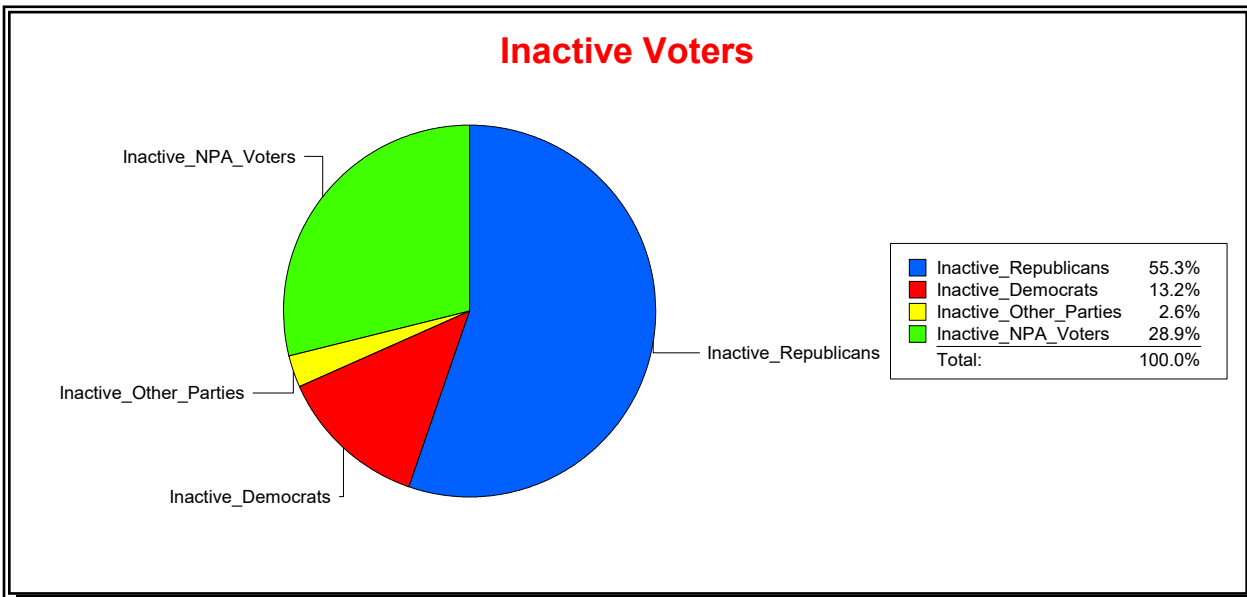

Vicky Oakes

Supervisor of Elections

St Johns County, FL

Date 8/3/2020

Time 11:44 AM

Graphs of District Registration

Active Registered Voters

Inactive Voters

District	Total	Dems	Reps	NonP	Other	Total	Dems	Reps	NonP	Other
Marshall Creek Comm Dev Dist	2,628	553	1,470	570	35	114	15	63	33	3