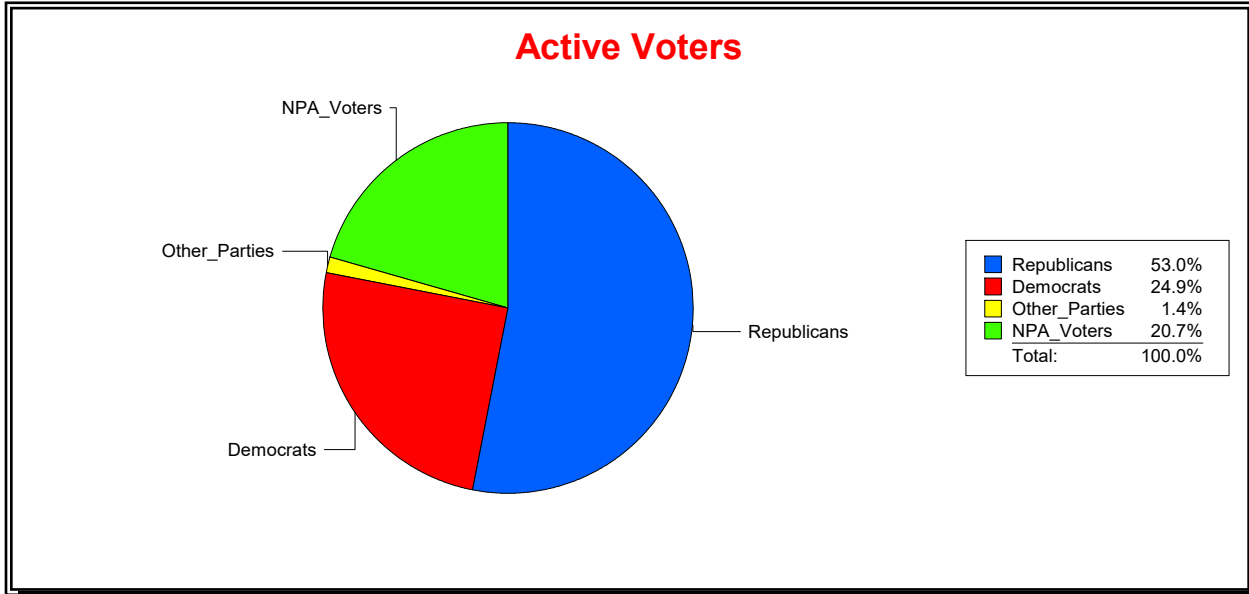

Vicky Oakes

Supervisor of Elections

St Johns County, FL

Date 8/3/2020

Time 11:44 AM

Graphs of District Registration

Active Registered Voters

Inactive Voters

District	Total	Dems	Reps	NonP	Other	Total	Dems	Reps	NonP	Other
State Senate - Dist 7	201,372	50,227	106,720	41,629	2,796	11,114	2,638	4,419	3,912	145