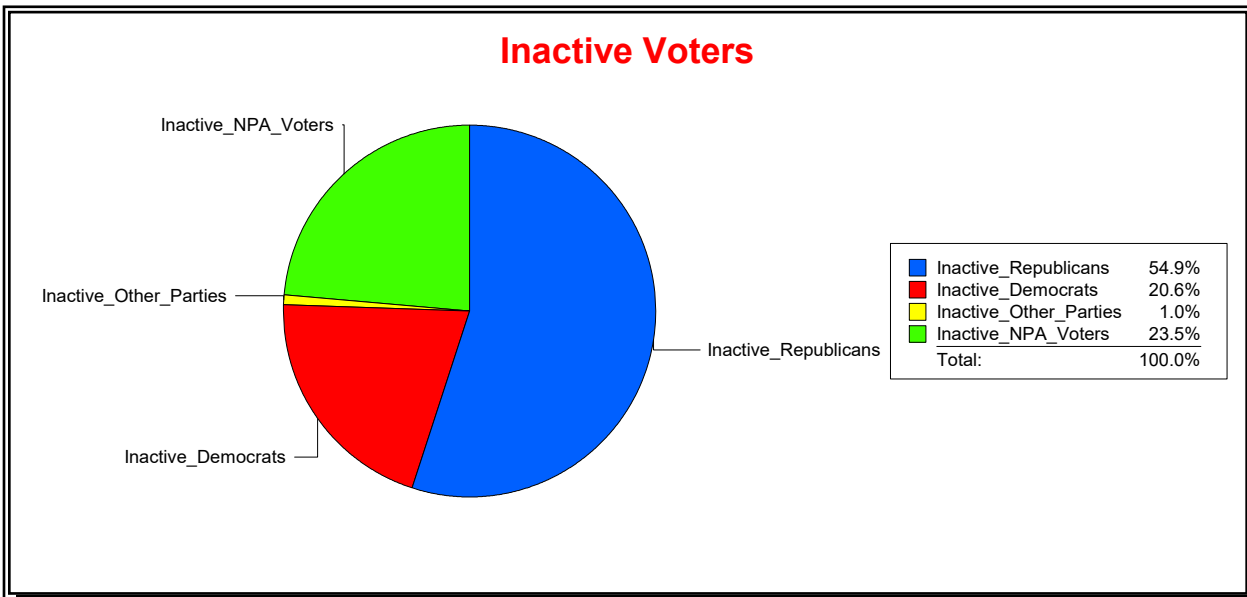

Vicky Oakes

Supervisor of Elections

St Johns County, FL

Date 8/3/2020

Time 11:44 AM

Graphs of District Registration

Active Registered Voters

Inactive Voters

District	Total	Dems	Reps	NonP	Other	Total	Dems	Reps	NonP	Other
Brandy Creek Comm Dev Dist	1,286	324	649	302	11	102	21	56	24	1