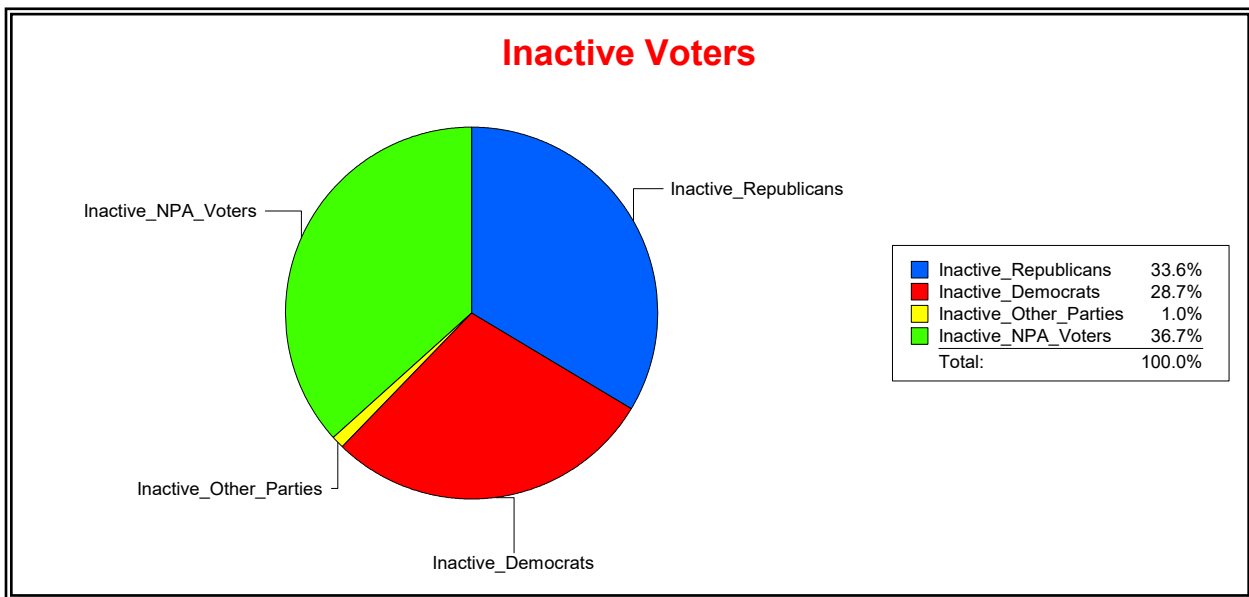

Vicky Oakes

Supervisor of Elections

St Johns County, FL

Date 8/3/2020

Time 11:44 AM

Graphs of District Registration

Active Registered Voters

Inactive Voters

District	Total	Dems	Reps	NonP	Other	Total	Dems	Reps	NonP	Other
State Representative - Dist 24	30,842	8,426	15,850	6,157	409	1,719	493	577	631	18