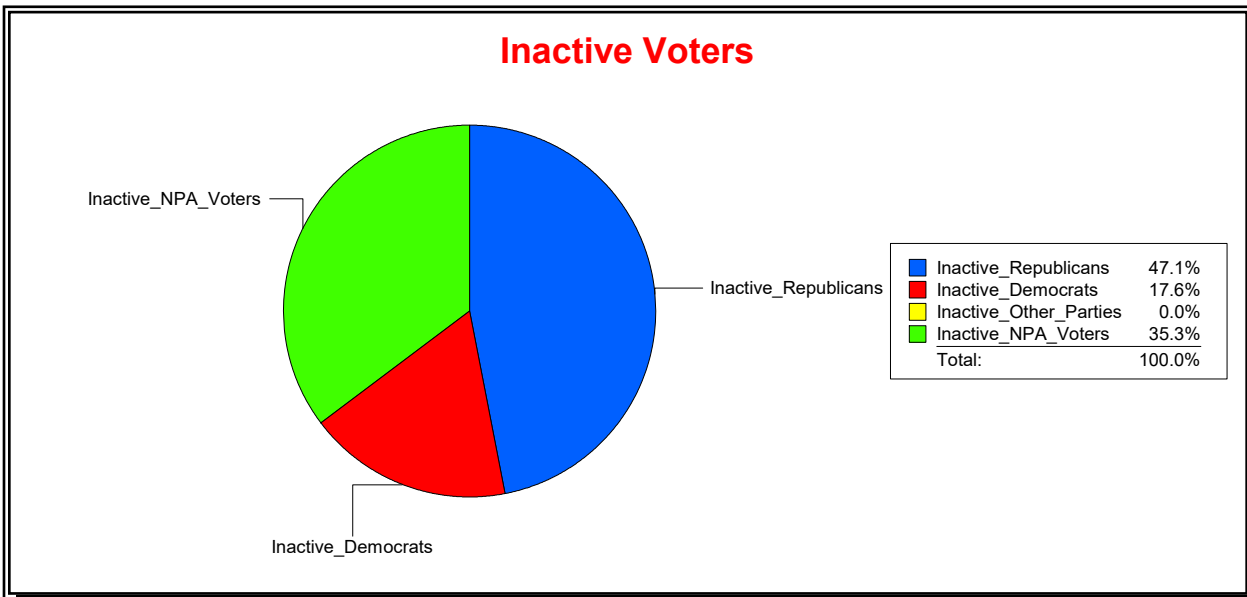

Vicky Oakes

Supervisor of Elections

St Johns County, FL

Date 8/3/2020

Time 11:44 AM

Graphs of District Registration

Active Registered Voters

Inactive Voters

District	Total	Dems	Reps	NonP	Other	Total	Dems	Reps	NonP	Other
Rivers Edge Comm Dev Dist	1,863	359	1,090	384	30	17	3	8	6	0