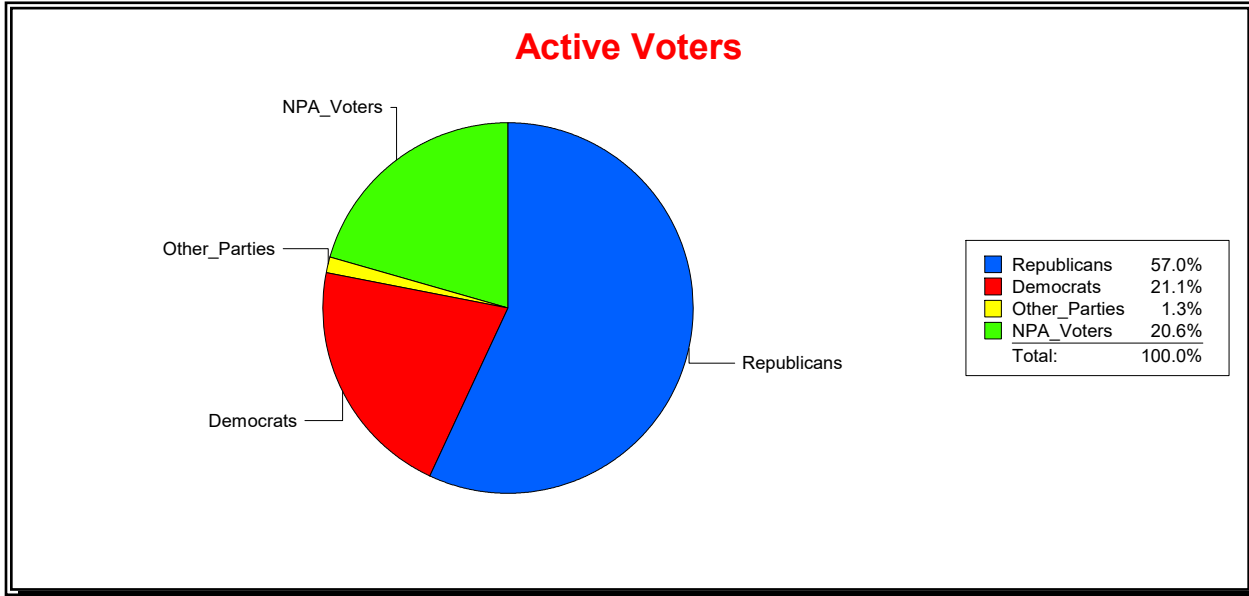

Vicky Oakes

Supervisor of Elections

St Johns County, FL

Date 8/3/2020

Time 11:44 AM

Graphs of District Registration

Active Registered Voters

Inactive Voters

District	Total	Dems	Reps	NonP	Other	Total	Dems	Reps	NonP	Other
County Commission - Dist 1	44,972	9,498	25,653	9,248	573	1,877	379	906	575	17