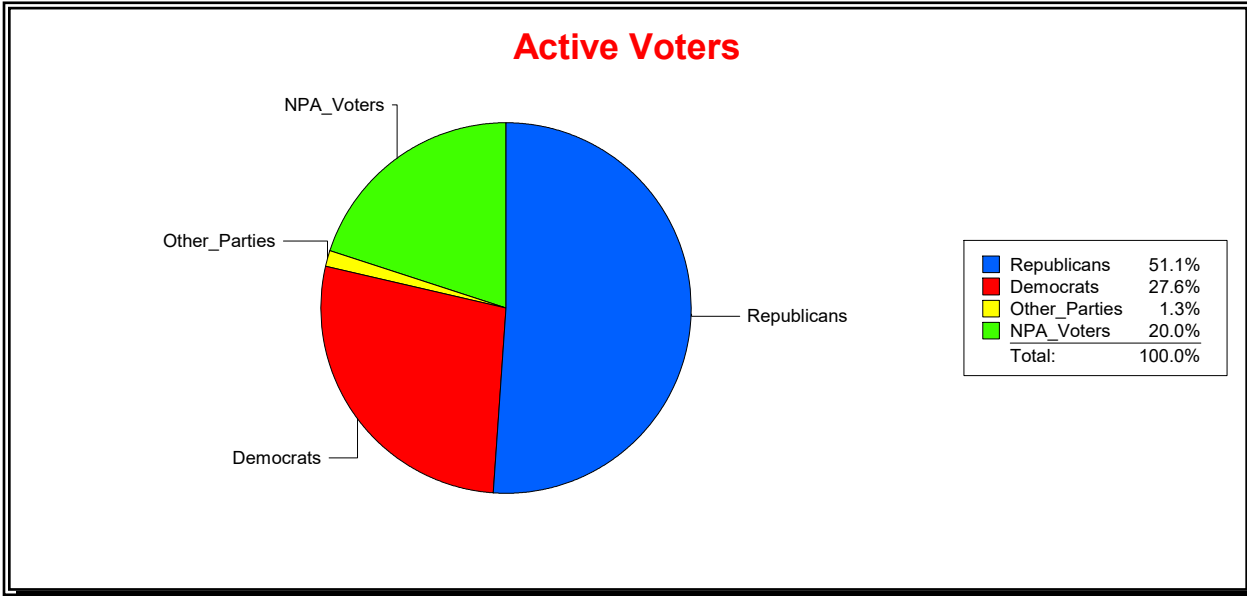

Vicky Oakes

Supervisor of Elections

St Johns County, FL

Date 8/3/2020

Time 11:44 AM

Graphs of District Registration

Active Registered Voters

Inactive Voters

District	Total	Dems	Reps	NonP	Other	Total	Dems	Reps	NonP	Other
US Congress - Dist 6	27,184	7,491	13,879	5,449	365	1,555	444	532	563	16