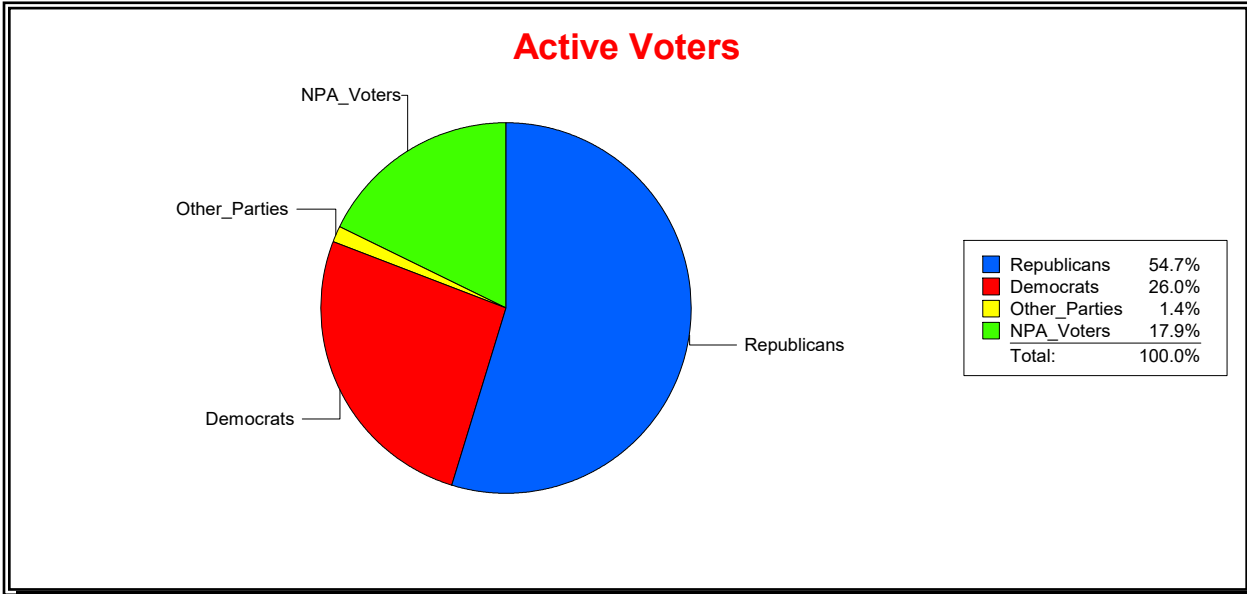

Vicky Oakes

Supervisor of Elections

St Johns County, FL

Date 8/3/2020

Time 11:44 AM

Graphs of District Registration

Active Registered Voters

Inactive Voters

District	Total	Dems	Reps	NonP	Other	Total	Dems	Reps	NonP	Other
Sweetwater Creek Comm Dev Dist	1,406	366	769	251	20	22	2	14	6	0