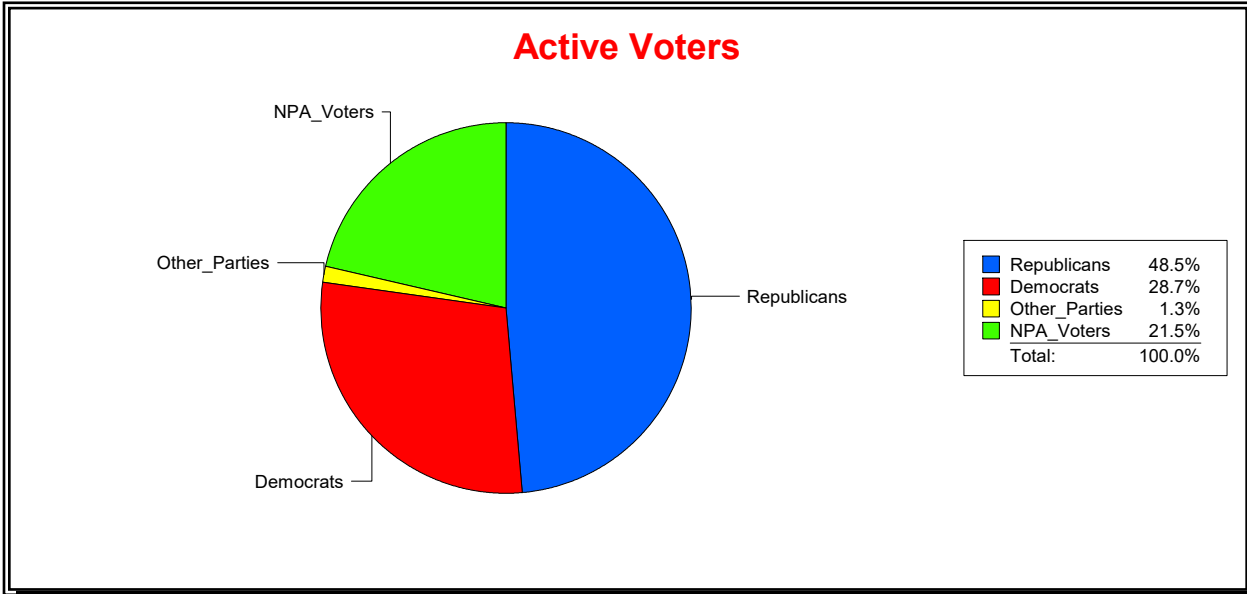

Vicky Oakes

Supervisor of Elections

St Johns County, FL

Date 8/3/2020

Time 11:44 AM

Graphs of District Registration

Active Registered Voters

Inactive Voters

District	Total	Dems	Reps	NonP	Other	Total	Dems	Reps	NonP	Other
St Augustine Beach	5,583	1,604	2,709	1,200	70	404	92	141	165	6