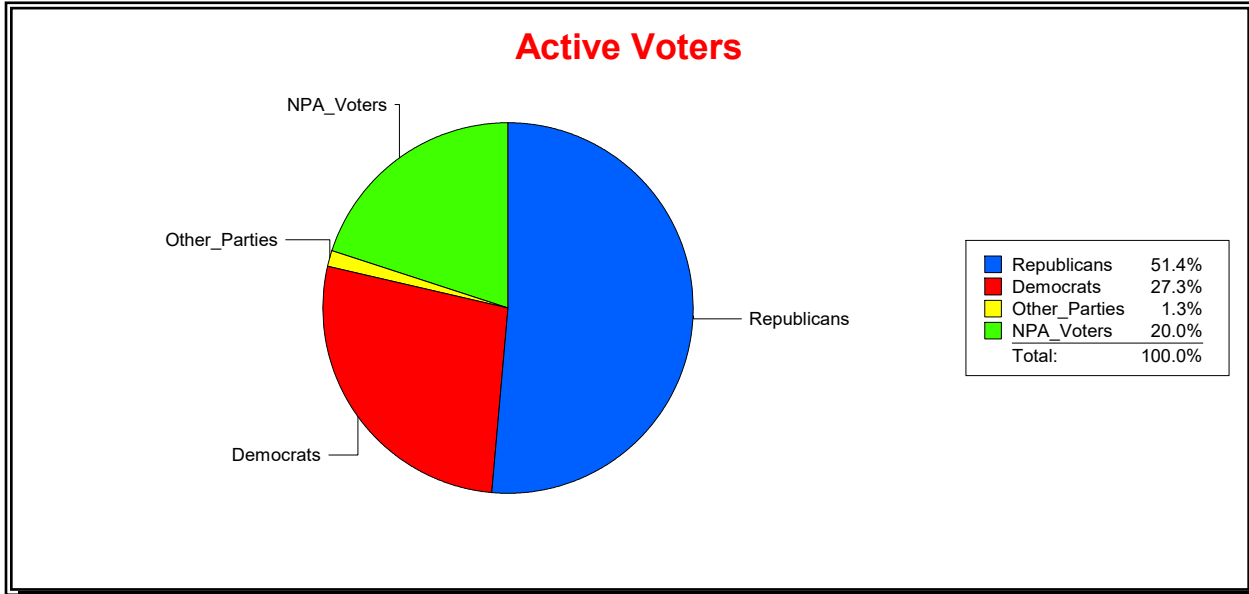

Vicky Oakes

Supervisor of Elections

St Johns County, FL

Date 8/3/2020

Time 11:44 AM

Graphs of District Registration

Active Registered Voters

Inactive Voters

District	Total	Dems	Reps	NonP	Other	Total	Dems	Reps	NonP	Other
State Representative - Dist 24	30,842	8,426	15,850	6,157	409	1,719	493	577	631	18