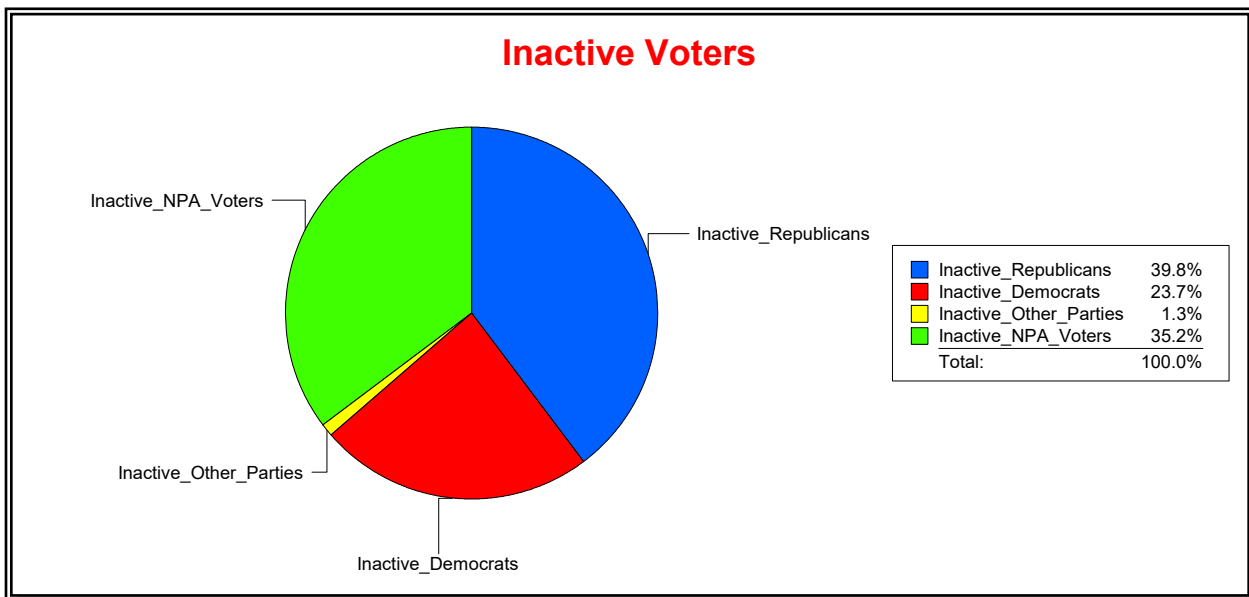

Vicky Oakes

Supervisor of Elections

St Johns County, FL

Date 8/3/2020

Time 11:44 AM

Graphs of District Registration

Active Registered Voters

Inactive Voters

District	Total	Dems	Reps	NonP	Other	Total	Dems	Reps	NonP	Other
State Senate - Dist 7	201,372	50,227	106,720	41,629	2,796	11,114	2,638	4,419	3,912	145