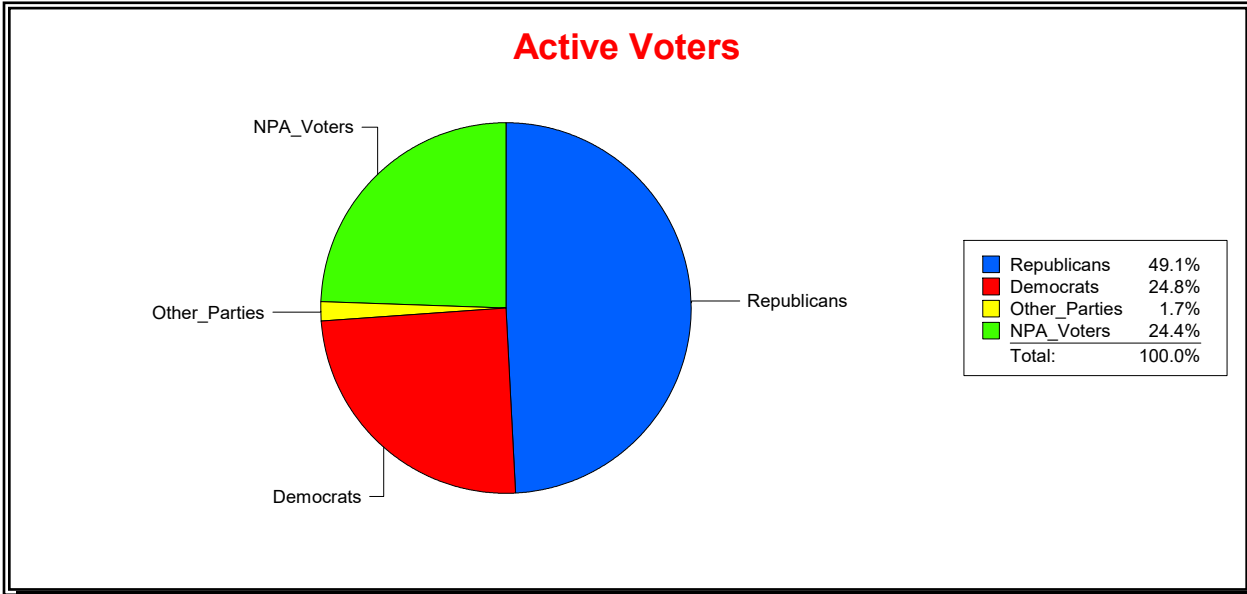

Vicky Oakes

Supervisor of Elections

St Johns County, FL

Date 8/3/2020

Time 11:44 AM

Graphs of District Registration

Active Registered Voters

Inactive Voters

District	Total	Dems	Reps	NonP	Other	Total	Dems	Reps	NonP	Other
World Commerce Comm Dev Dist	1,118	277	549	273	19	68	11	39	18	0