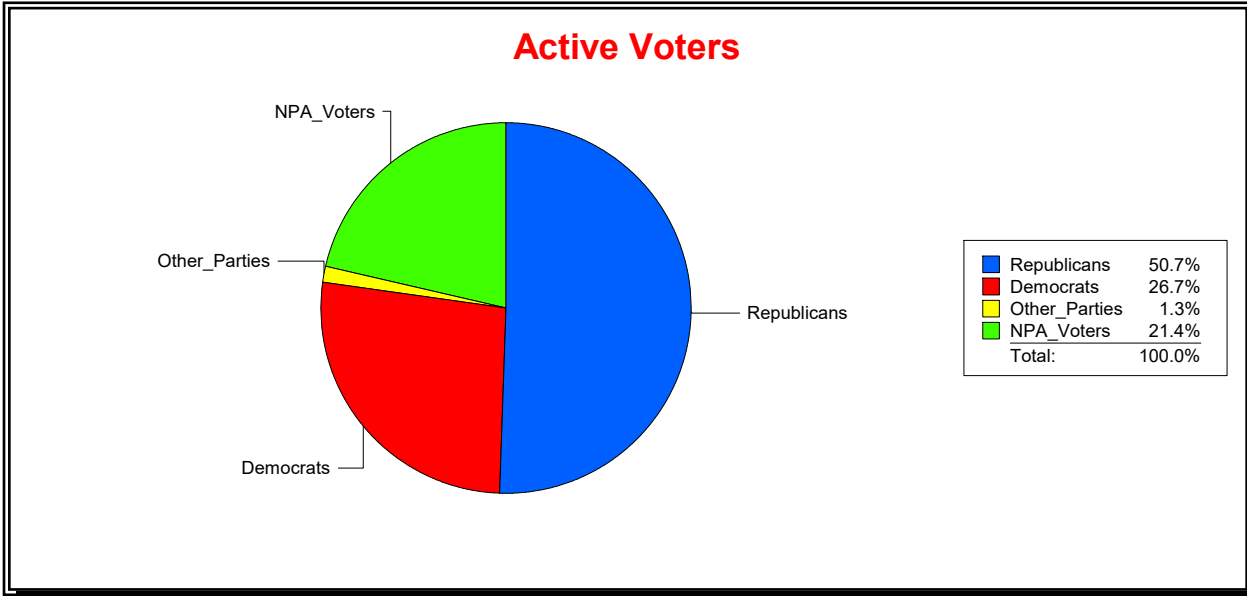

Vicky Oakes

Supervisor of Elections

St Johns County, FL

Date 8/3/2020

Time 11:44 AM

Graphs of District Registration

Active Registered Voters

Inactive Voters

District	Total	Dems	Reps	NonP	Other	Total	Dems	Reps	NonP	Other
School Board - Dist 2	35,935	9,593	18,203	7,682	457	2,271	589	869	788	25