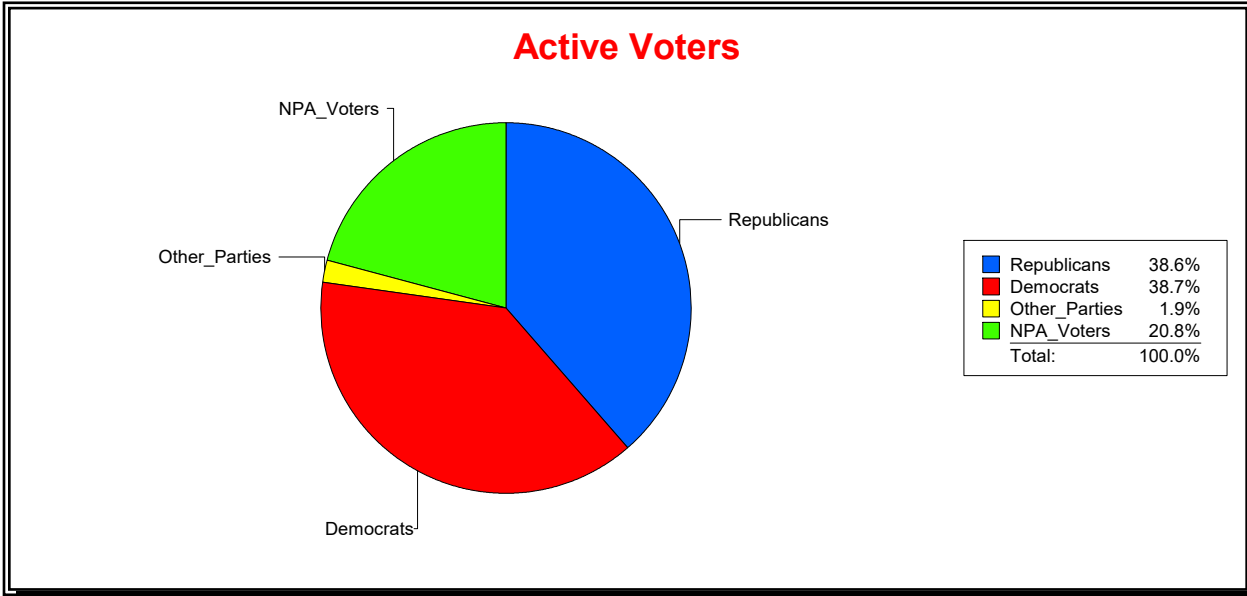

Vicky Oakes

Supervisor of Elections

St Johns County, FL

Date 8/3/2020

Time 11:44 AM

Graphs of District Registration

Active Registered Voters

Inactive Voters

District	Total	Dems	Reps	NonP	Other	Total	Dems	Reps	NonP	Other
St Augustine	10,737	4,157	4,143	2,231	206	1,184	366	341	449	28