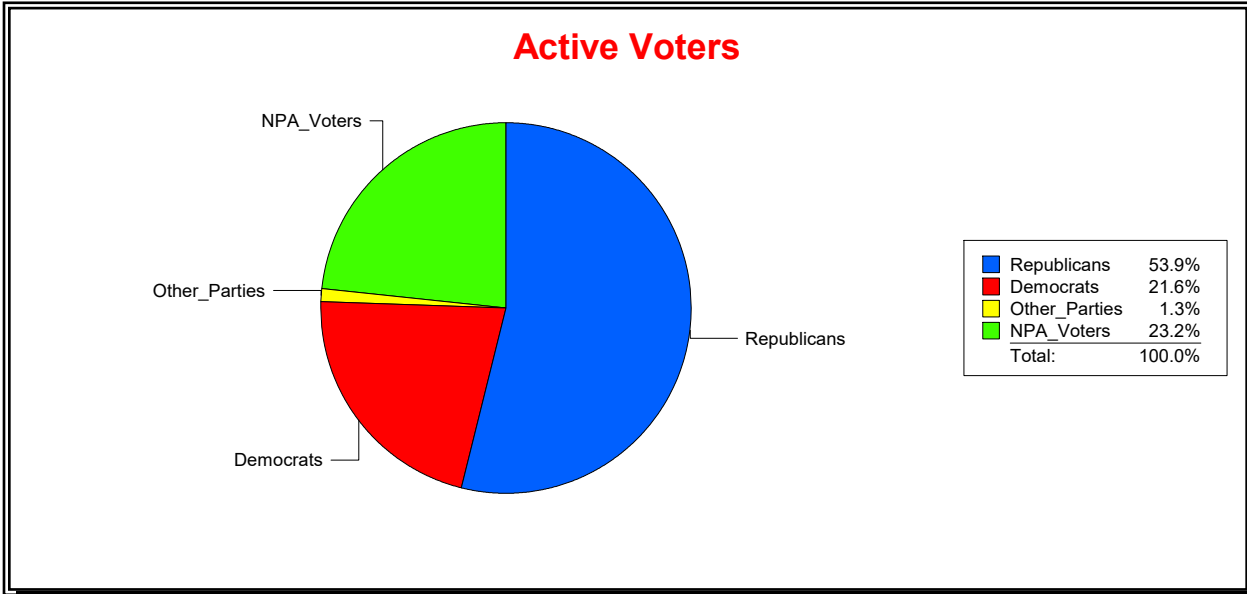

Vicky Oakes

Supervisor of Elections

St Johns County, FL

Date 8/3/2020

Time 11:44 AM

Graphs of District Registration

Active Registered Voters

Inactive Voters

District	Total	Dems	Reps	NonP	Other	Total	Dems	Reps	NonP	Other
Turnbull Creek Comm Dev Dist	2,105	454	1,134	489	28	123	31	56	35	1