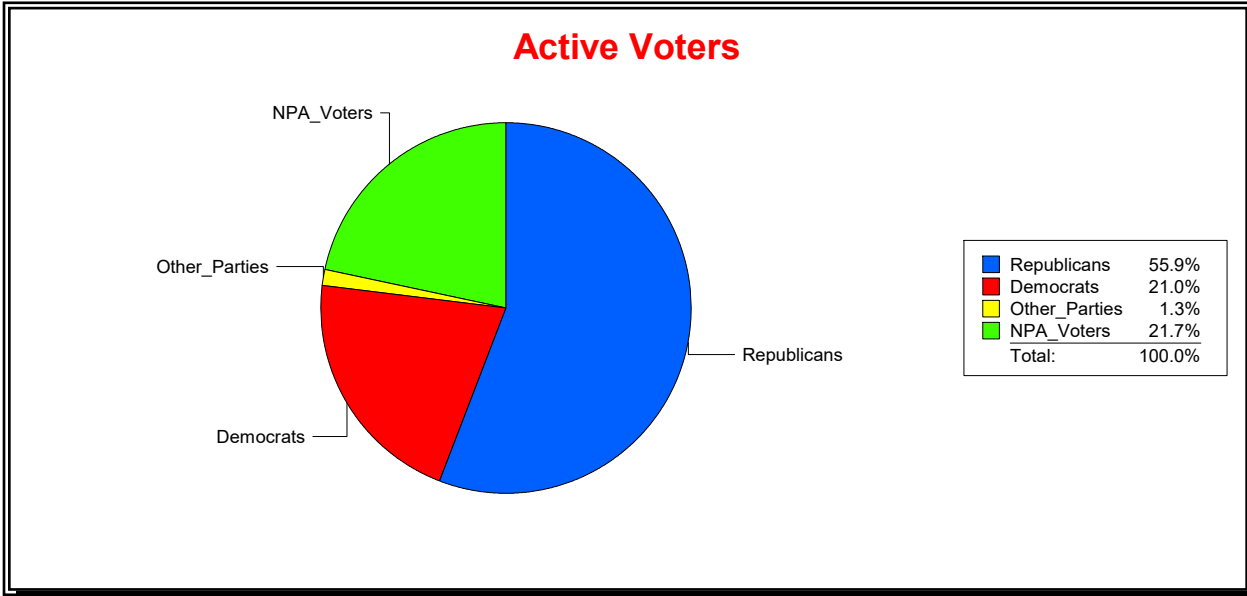

Vicky Oakes

Supervisor of Elections

St Johns County, FL

Date 8/3/2020

Time 11:44 AM

Graphs of District Registration

Active Registered Voters

Inactive Voters

District	Total	Dems	Reps	NonP	Other	Total	Dems	Reps	NonP	Other
Marshall Creek Comm Dev Dist	2,628	553	1,470	570	35	114	15	63	33	3