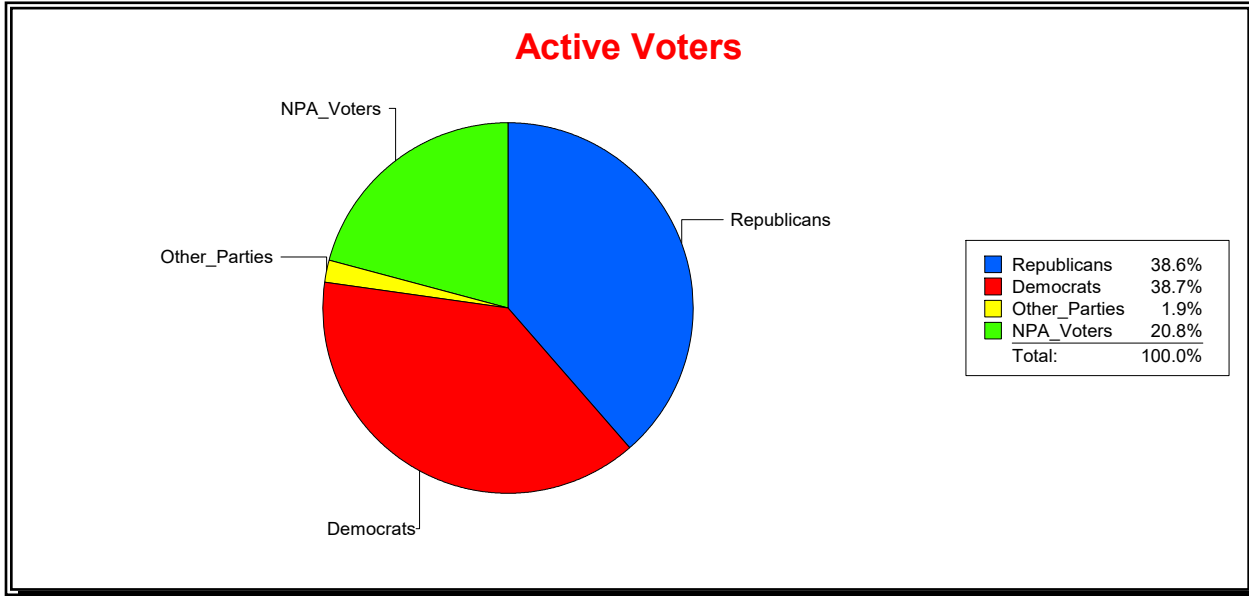

Vicky Oakes

Supervisor of Elections

St Johns County, FL

Date 8/3/2020

Time 11:44 AM

Graphs of District Registration

Active Registered Voters

Inactive Voters

District	Total	Dems	Reps	NonP	Other	Total	Dems	Reps	NonP	Other
St Augustine	10,737	4,157	4,143	2,231	206	1,184	366	341	449	28