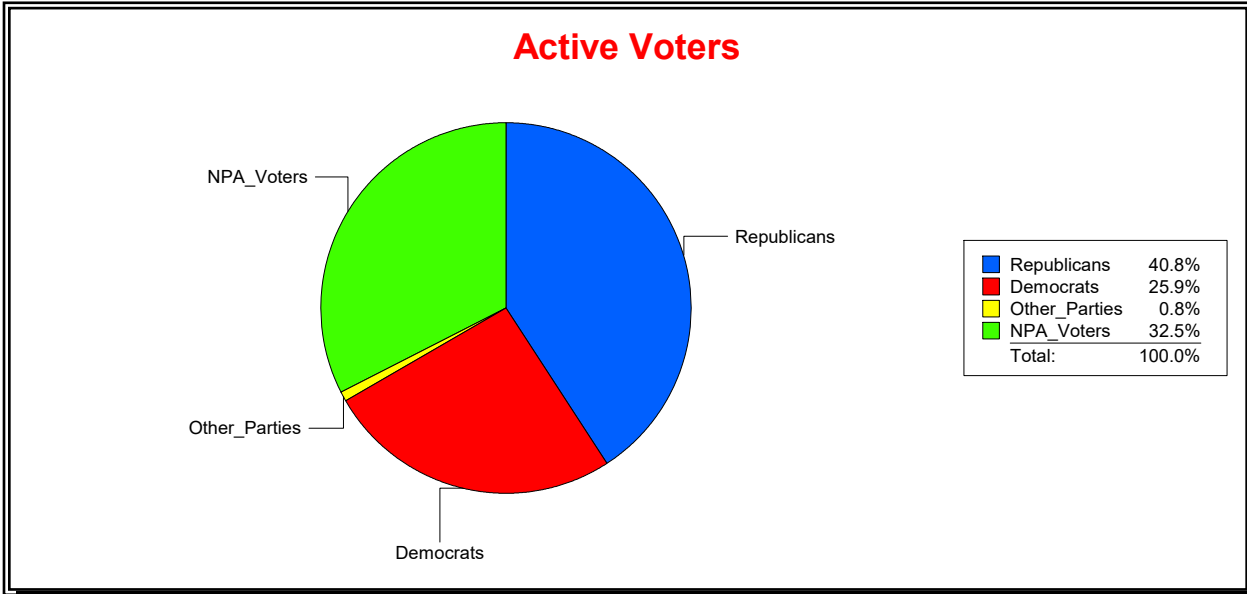

Vicky Oakes

Supervisor of Elections

St Johns County, FL

Date 8/3/2020

Time 11:44 AM

Graphs of District Registration

Active Registered Voters

Inactive Voters

District	Active Registered Voters					Inactive Voters				
	Total	Dems	Reps	NonP	Other	Total	Dems	Reps	NonP	Other
	630	163	257	205	5	6	2	1	3	0