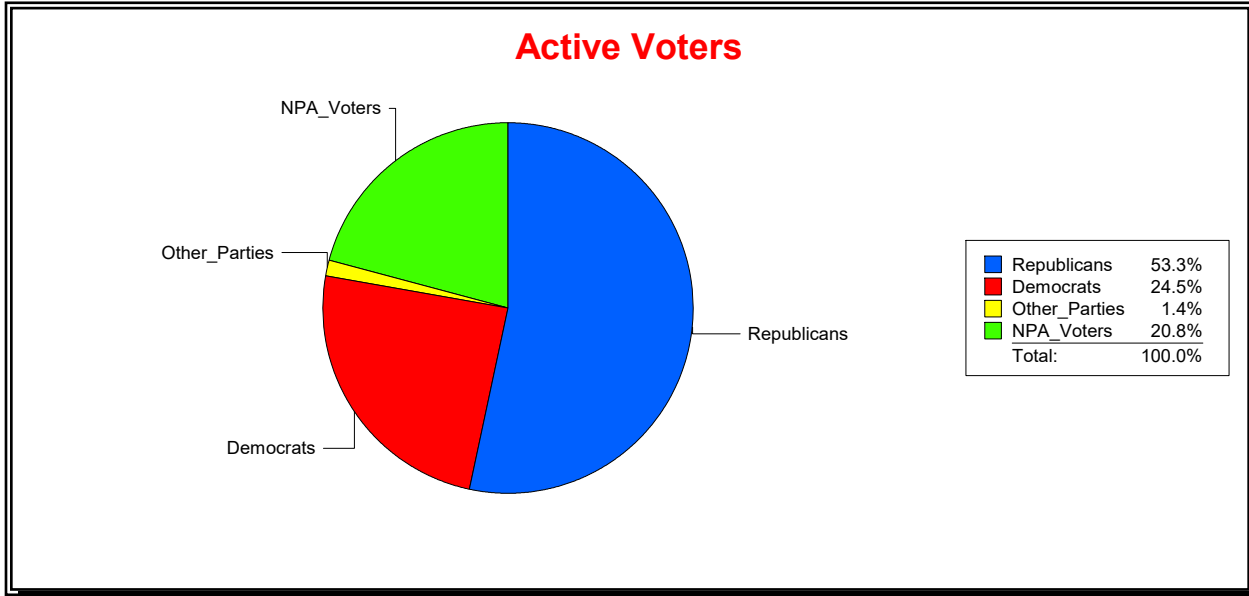

Vicky Oakes

Supervisor of Elections

St Johns County, FL

Date 8/3/2020

Time 11:44 AM

Graphs of District Registration

Active Registered Voters

Inactive Voters

District	Total	Dems	Reps	NonP	Other	Total	Dems	Reps	NonP	Other
US Congress - Dist 4	174,188	42,736	92,841	36,180	2,431	9,559	2,194	3,887	3,349	129