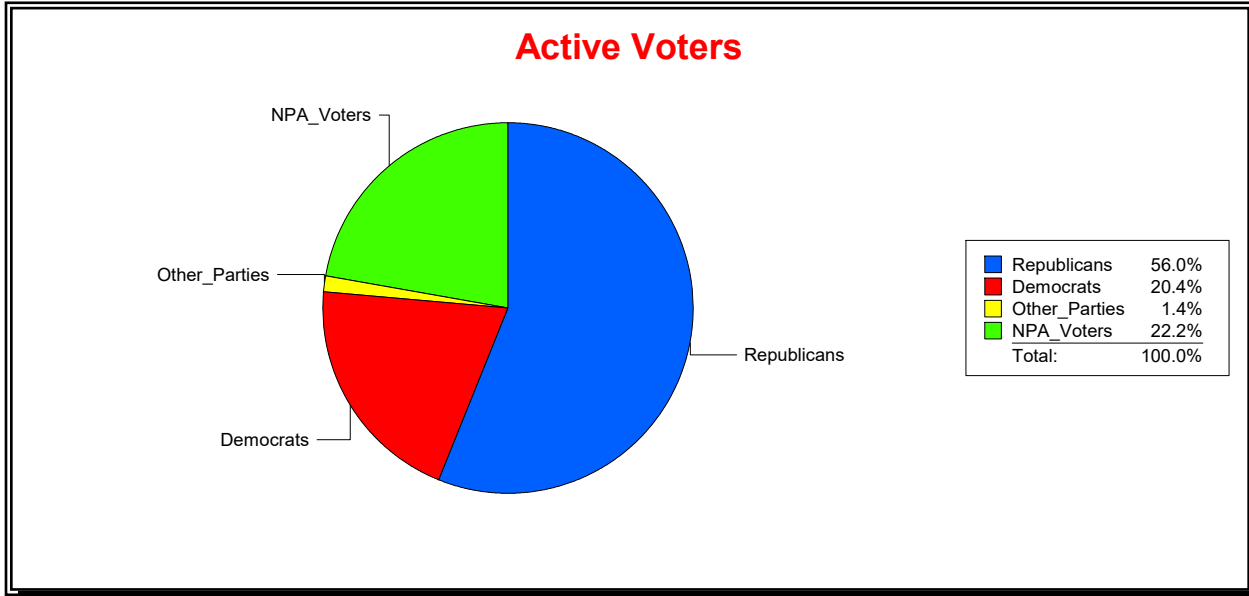

Vicky Oakes

Supervisor of Elections

St Johns County, FL

Date 10/1/2020

Time 10:31 AM

Graphs of District Registration

Active Registered Voters

Inactive Voters

District	Total	Dems	Reps	NonP	Other	Total	Dems	Reps	NonP	Other
Marshall Creek Comm Dev Dist	2,716	555	1,521	602	38	95	14	54	25	2