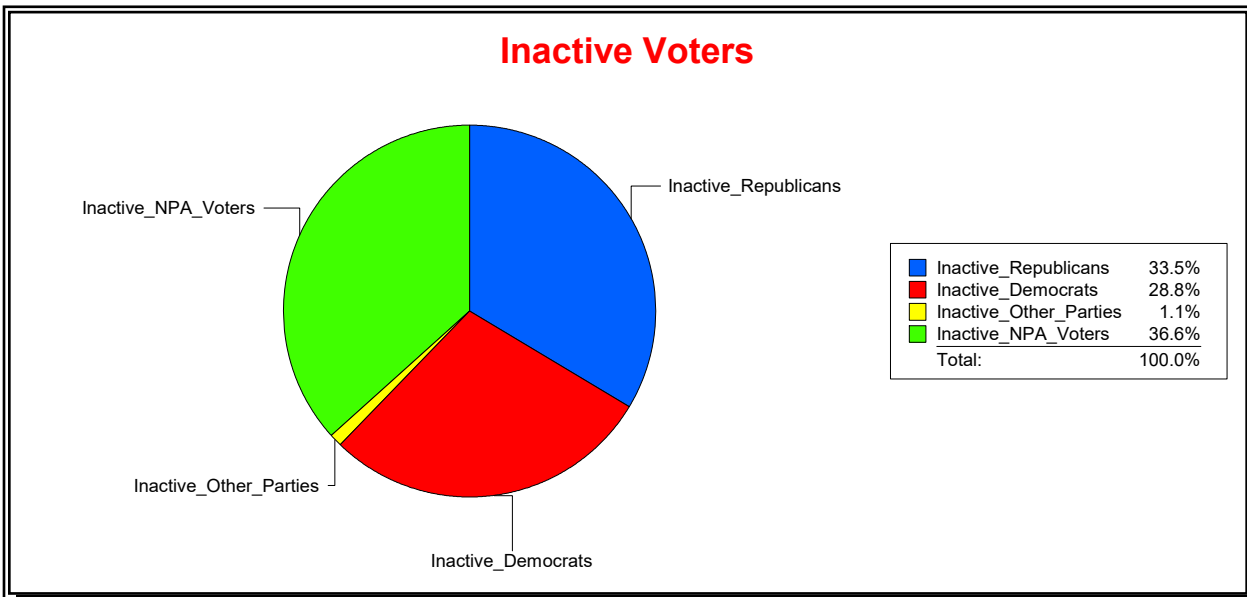

Vicky Oakes

Supervisor of Elections

St Johns County, FL

Date 10/1/2020

Time 10:31 AM

Graphs of District Registration

Active Registered Voters

Inactive Voters

District	Total	Dems	Reps	NonP	Other	Total	Dems	Reps	NonP	Other
State Representative - Dist 24	31,601	8,525	16,379	6,255	442	1,610	464	539	589	18