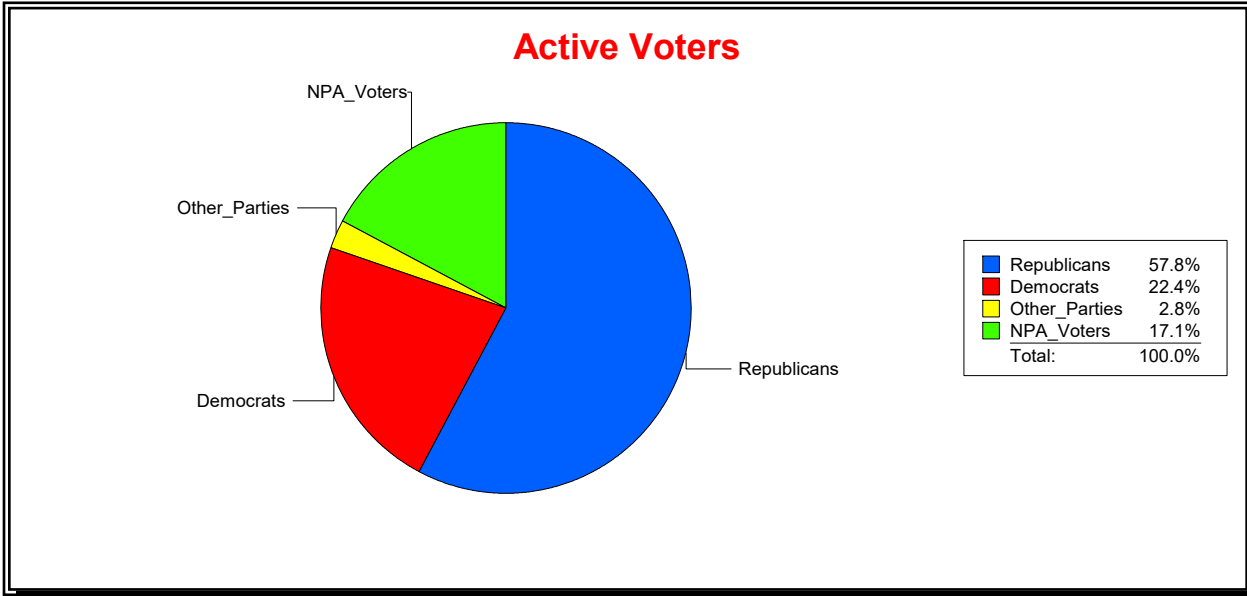

St Johns County, FL

Date 10/1/2020

Time 10:31 AM

Graphs of District Registration

Active Registered Voters

Inactive Voters

District	Active Registered Voters					Inactive Voters				
	Total	Dems	Reps	NonP	Other	Total	Dems	Reps	NonP	Other
	398	89	230	68	11	3	0	3	0	0