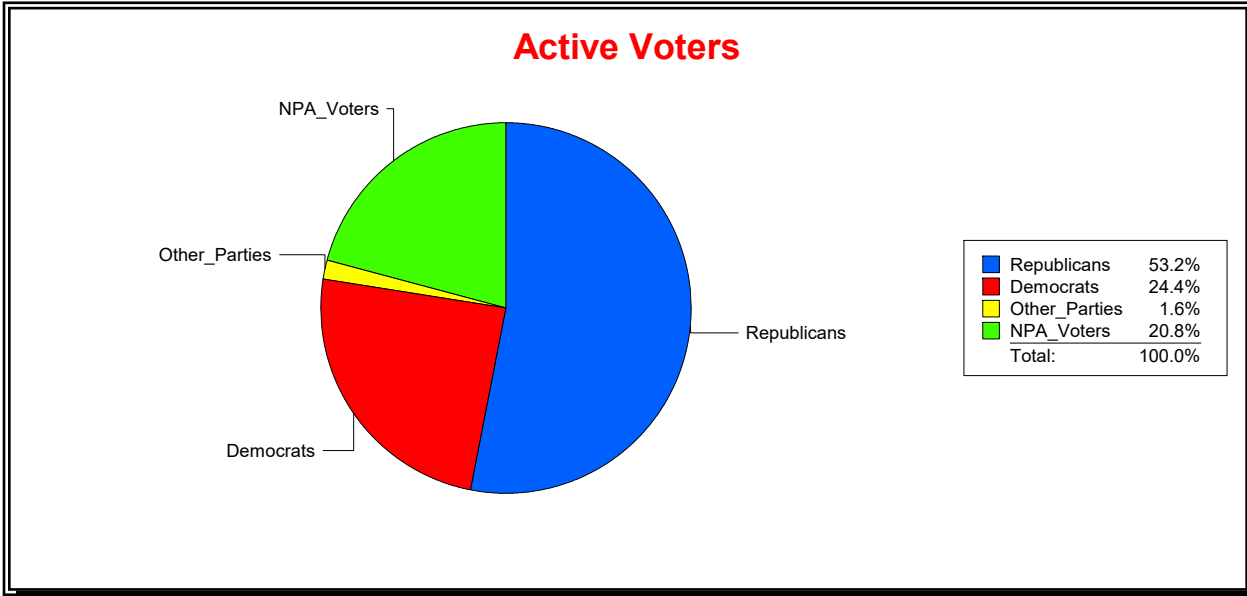

Graphs of District Registration

Active Registered Voters

Inactive Voters

District	Total	Dems	Reps	NonP	Other	Total	Dems	Reps	NonP	Other
State Representative - Dist 17	176,426	43,113	93,824	36,714	2,775	8,727	2,018	3,537	3,056	116