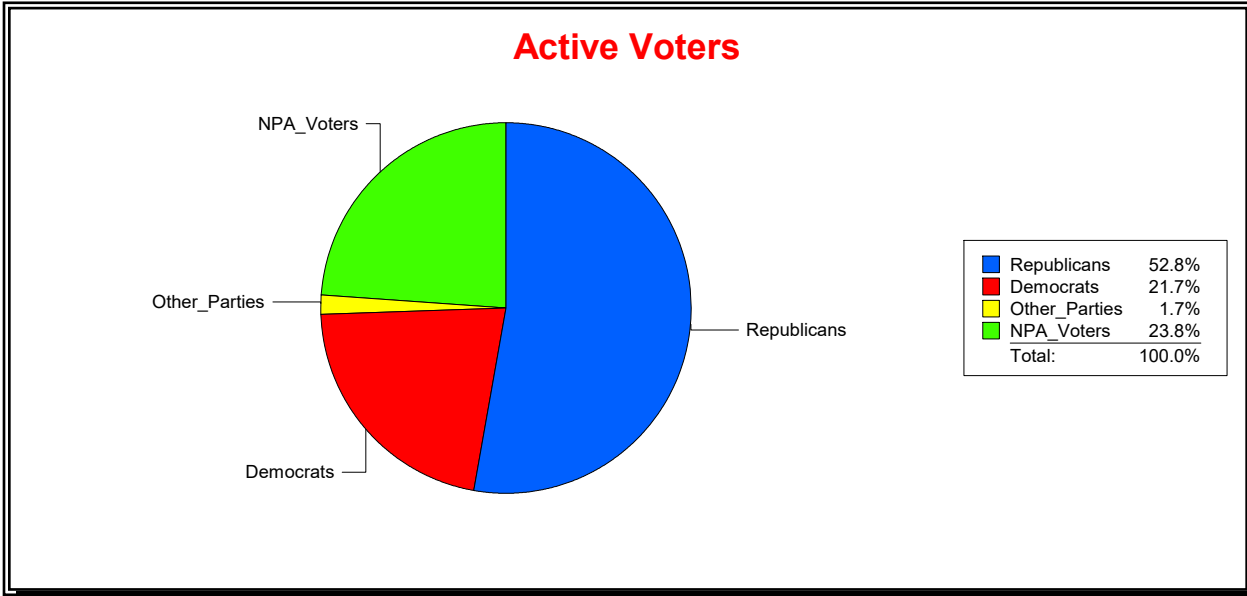

Vicky Oakes

Supervisor of Elections

St Johns County, FL

Date 10/1/2020

Time 10:31 AM

Graphs of District Registration

Active Registered Voters

Inactive Voters

District	Total	Dems	Reps	NonP	Other	Total	Dems	Reps	NonP	Other
Turnbull Creek Comm Dev Dist	2,163	470	1,142	514	37	114	25	53	35	1