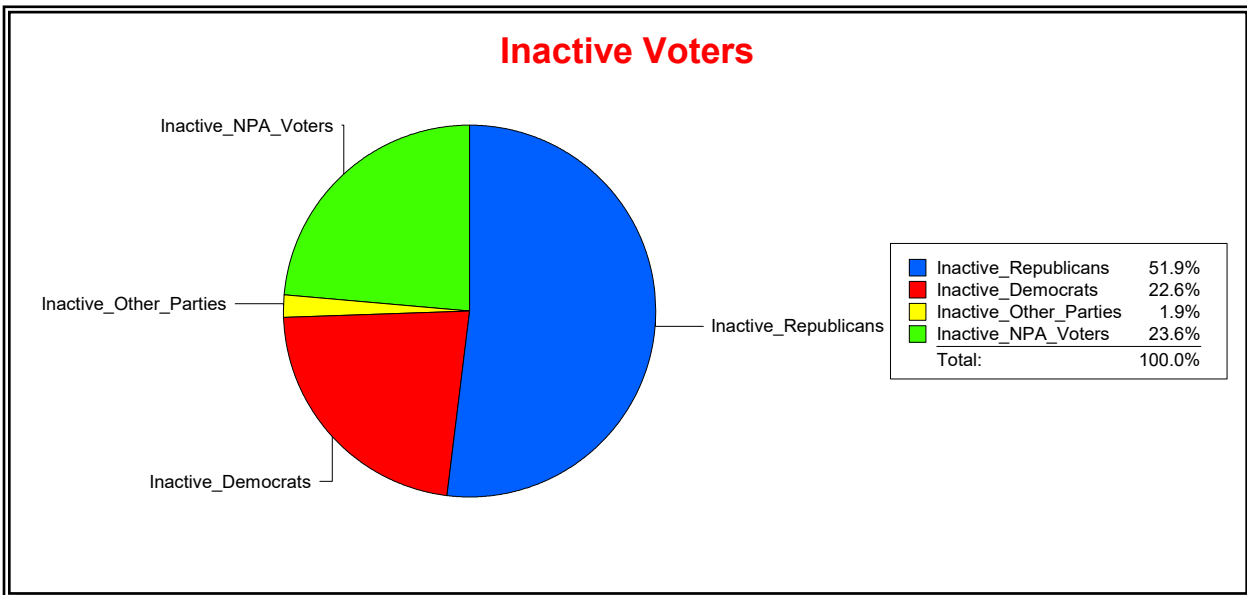

District	Total	Dems	Reps	NonP	Other	Total	Dems	Reps	NonP	Other
Ponte Vedra MSD	3,403	607	2,198	551	47	106	24	55	25	2

Vicky Oakes

Supervisor of Elections

St Johns County, FL

Date 10/1/2020

Time 10:31 AM

Graphs of District Registration