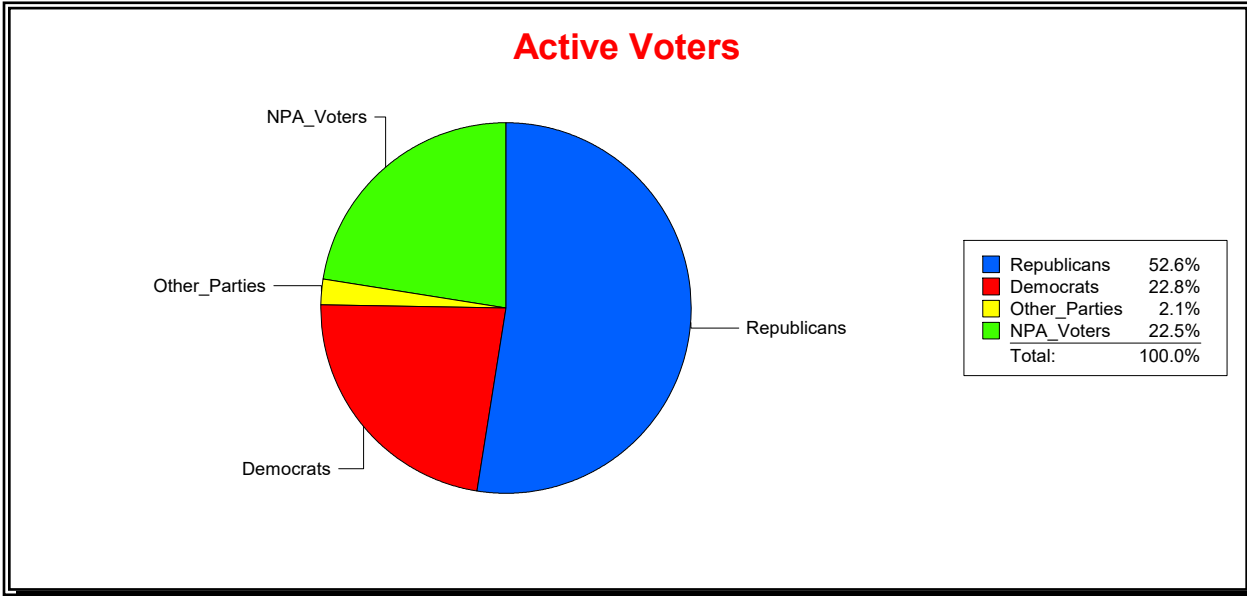

Vicky Oakes

Supervisor of Elections

St Johns County, FL

Date 10/1/2020

Time 10:31 AM

Graphs of District Registration

Active Registered Voters

Inactive Voters

District	Total	Dems	Reps	NonP	Other	Total	Dems	Reps	NonP	Other
Tolomato Comm Dev Dist	13,446	3,066	7,067	3,028	285	363	60	178	121	4