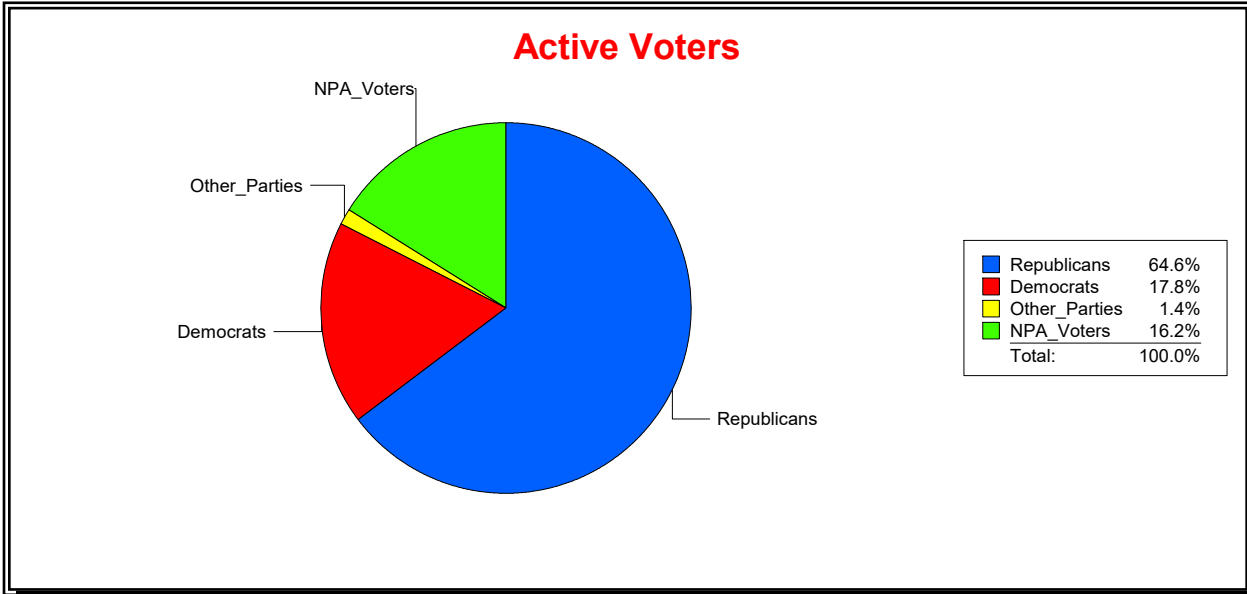

District	Total	Dems	Reps	NonP	Other	Total	Dems	Reps	NonP	Other
Ponte Vedra MSD	3,403	607	2,198	551	47	106	24	55	25	2

Vicky Oakes

Supervisor of Elections

St Johns County, FL

Date 10/1/2020

Time 10:31 AM

Graphs of District Registration