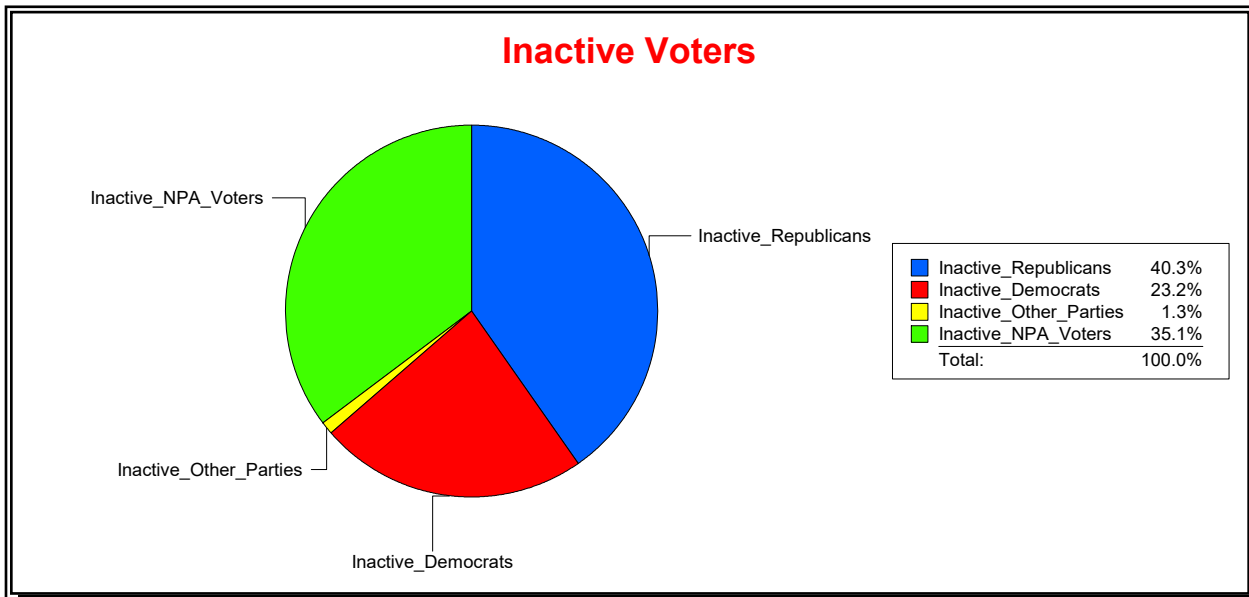

Vicky Oakes

Supervisor of Elections

St Johns County, FL

Date 10/1/2020

Time 10:31 AM

Graphs of District Registration

Active Registered Voters

Inactive Voters

District	Total	Dems	Reps	NonP	Other	Total	Dems	Reps	NonP	Other
US Congress - Dist 4	180,163	44,057	95,857	37,420	2,829	8,878	2,061	3,579	3,120	118