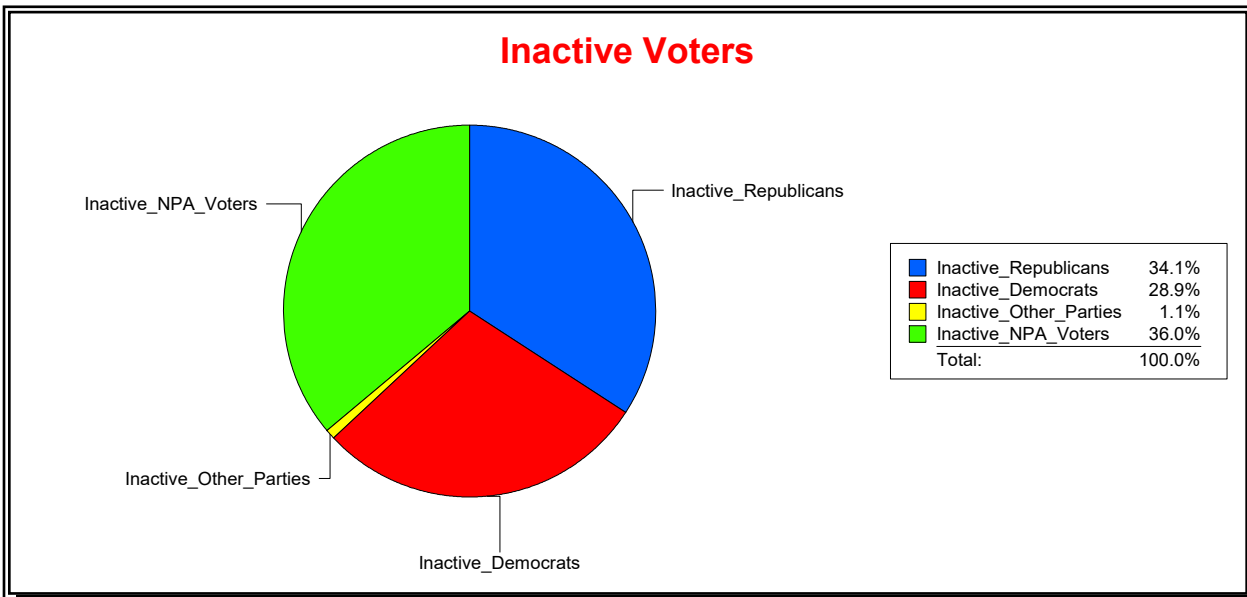

Time 10:31 AM

Graphs of District Registration

Active Registered Voters

Inactive Voters

District	Total	Dems	Reps	NonP	Other	Total	Dems	Reps	NonP	Other
US Congress - Dist 6	27,864	7,581	14,346	5,549	388	1,459	421	497	525	16