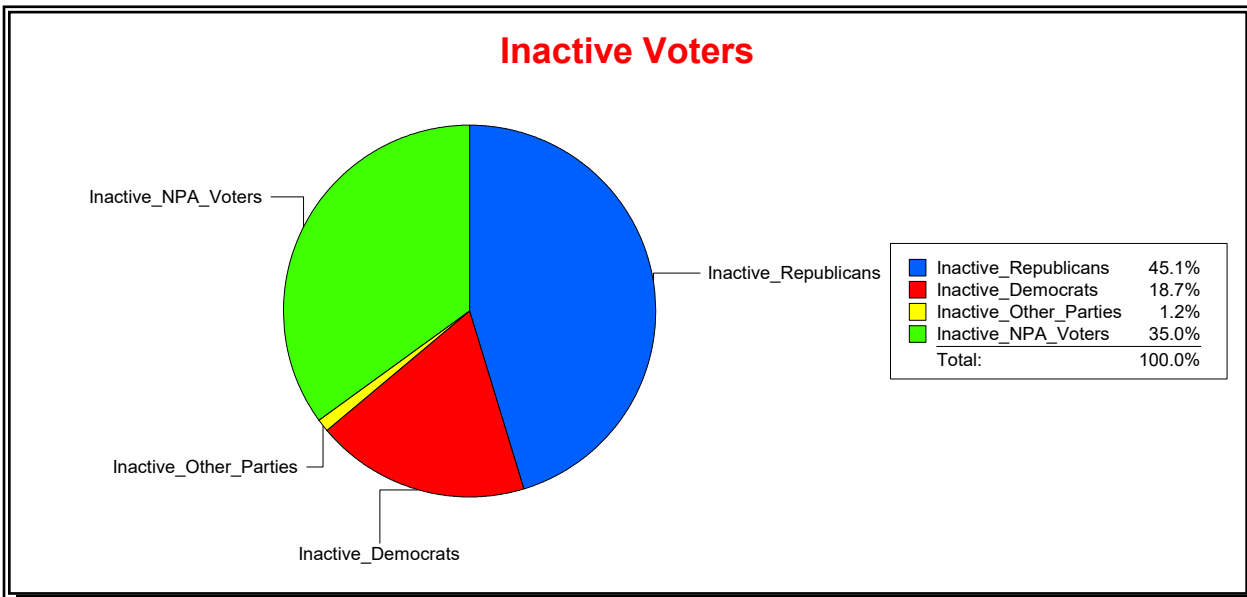

Vicky Oakes

Supervisor of Elections

St Johns County, FL

Date 10/1/2020

Time 10:31 AM

Graphs of District Registration

Active Registered Voters

Inactive Voters

District	Total	Dems	Reps	NonP	Other	Total	Dems	Reps	NonP	Other
County Commission - Dist 4	50,357	10,639	28,333	10,525	860	2,153	402	972	754	25