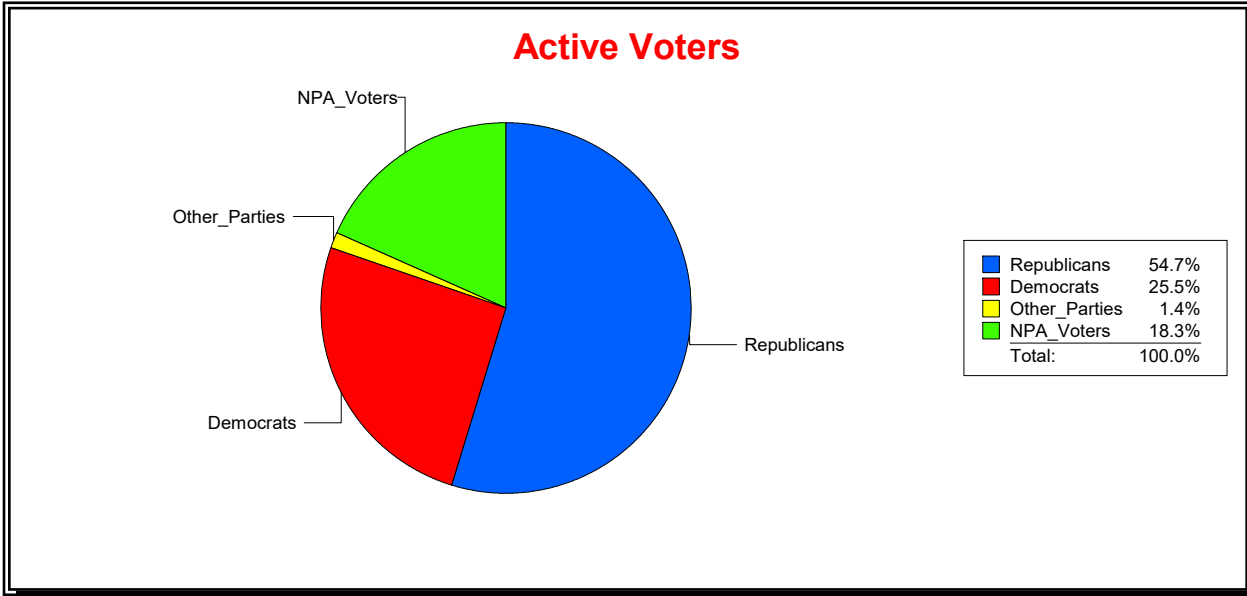

Supervisor of Elections

St Johns County, FL

Date 10/1/2020

Time 10:31 AM

Graphs of District Registration

Active Registered Voters

Inactive Voters

District	Total	Dems	Reps	NonP	Other	Total	Dems	Reps	NonP	Other
Sweetwater Creek Comm Dev Dist	1,456	372	796	267	21	21	2	13	6	0