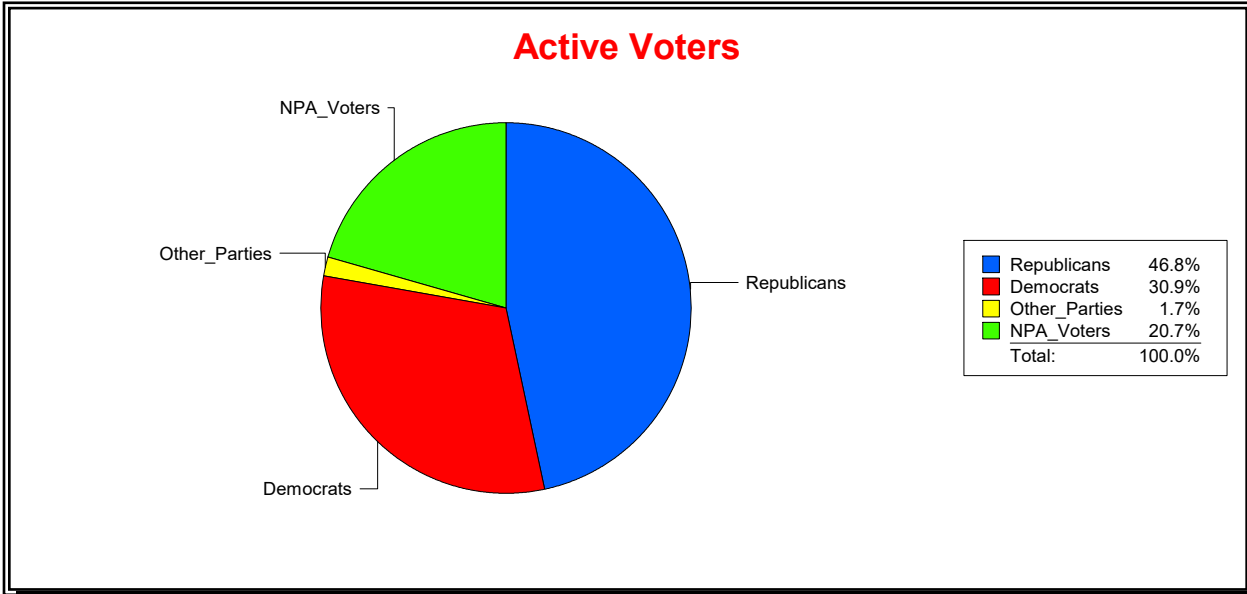

Vicky Oakes

Supervisor of Elections

St Johns County, FL

Date 10/1/2020

Time 10:31 AM

Graphs of District Registration

Active Registered Voters

Inactive Voters

District	Total	Dems	Reps	NonP	Other	Total	Dems	Reps	NonP	Other
County Commission - Dist 5	35,972	11,116	16,821	7,434	601	2,510	676	840	948	46