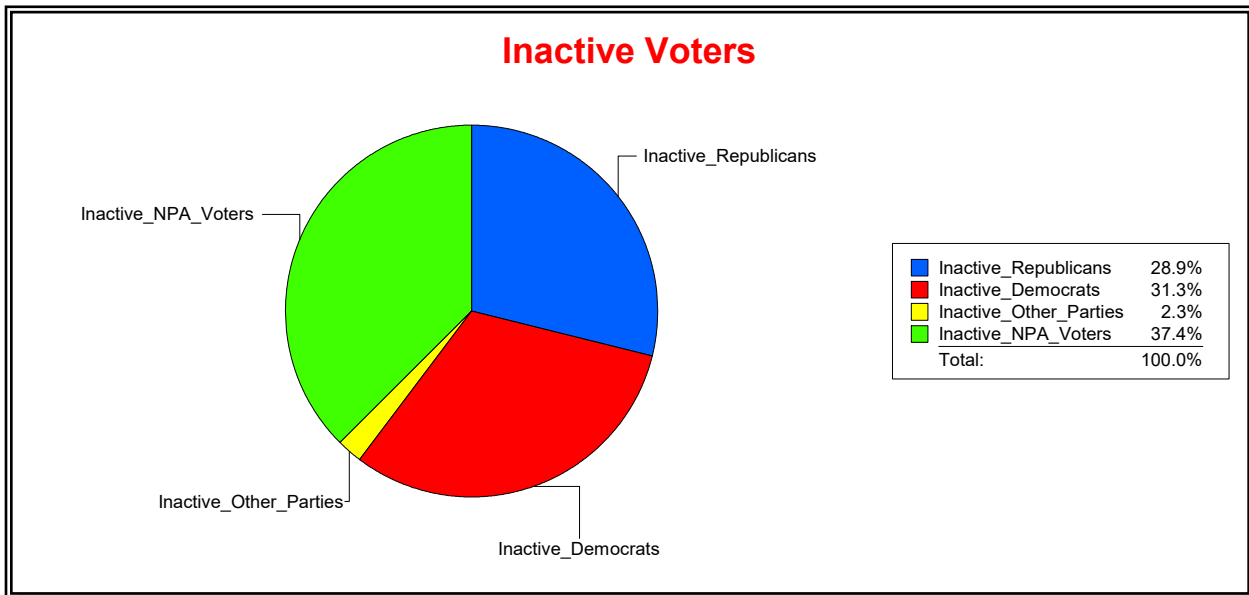

Vicky Oakes

Supervisor of Elections

St Johns County, FL

Date 10/1/2020

Time 10:31 AM

Graphs of District Registration

Active Registered Voters

Inactive Voters

District	Total	Dems	Reps	NonP	Other	Total	Dems	Reps	NonP	Other
St Augustine	11,102	4,307	4,260	2,311	224	1,114	349	322	417	26