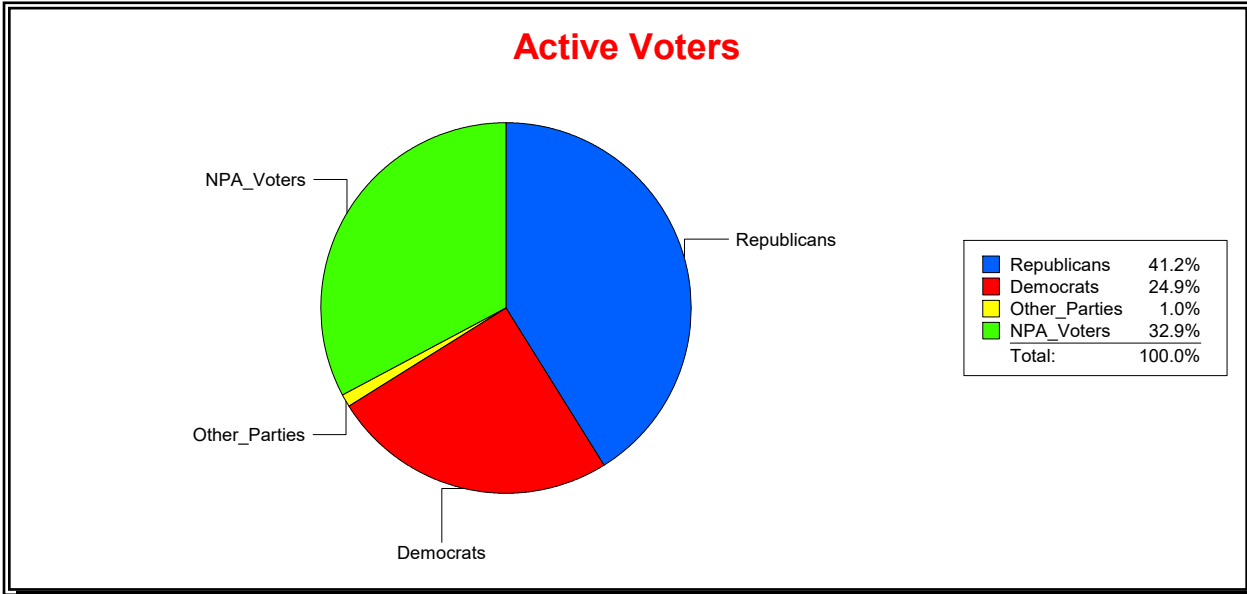

Vicky Oakes

Supervisor of Elections

St Johns County, FL

Date 10/1/2020

Time 10:31 AM

Graphs of District Registration

Active Registered Voters

Inactive Voters

District	Active Registered Voters					Inactive Voters				
	Total	Dems	Reps	NonP	Other	Total	Dems	Reps	NonP	Other
	702	175	289	231	7	6	2	1	3	0