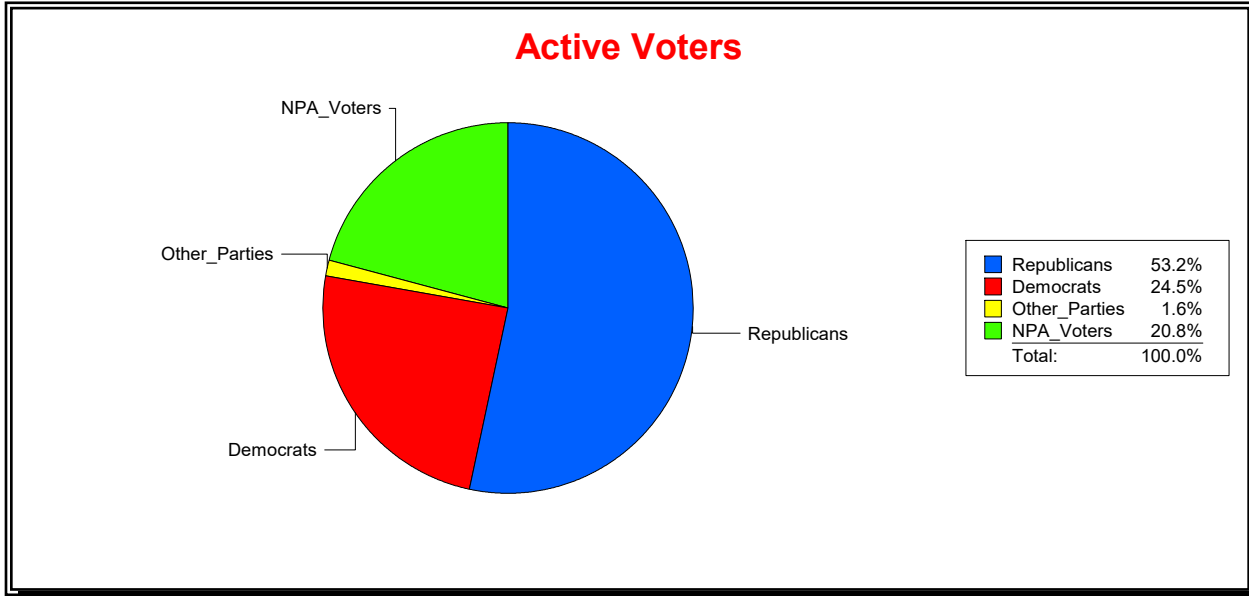

Vicky Oakes

Supervisor of Elections

St Johns County, FL

Date 10/1/2020

Time 10:31 AM

Graphs of District Registration

Active Registered Voters

Inactive Voters

District	Total	Dems	Reps	NonP	Other	Total	Dems	Reps	NonP	Other
US Congress - Dist 4	180,163	44,057	95,857	37,420	2,829	8,878	2,061	3,579	3,120	118