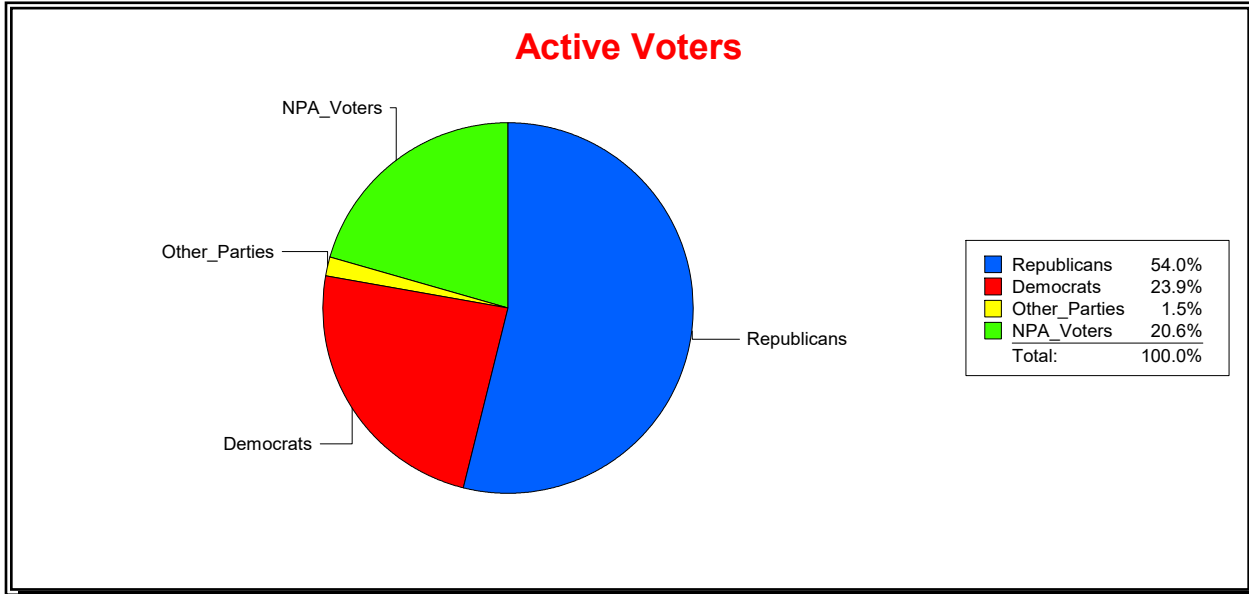

Vicky Oakes

Supervisor of Elections

St Johns County, FL

Date 10/1/2020

Time 10:31 AM

Graphs of District Registration

Active Registered Voters

Inactive Voters

District	Total	Dems	Reps	NonP	Other	Total	Dems	Reps	NonP	Other
St Johns County	191,182	45,673	103,162	39,430	2,917	8,836	2,044	3,620	3,069	103