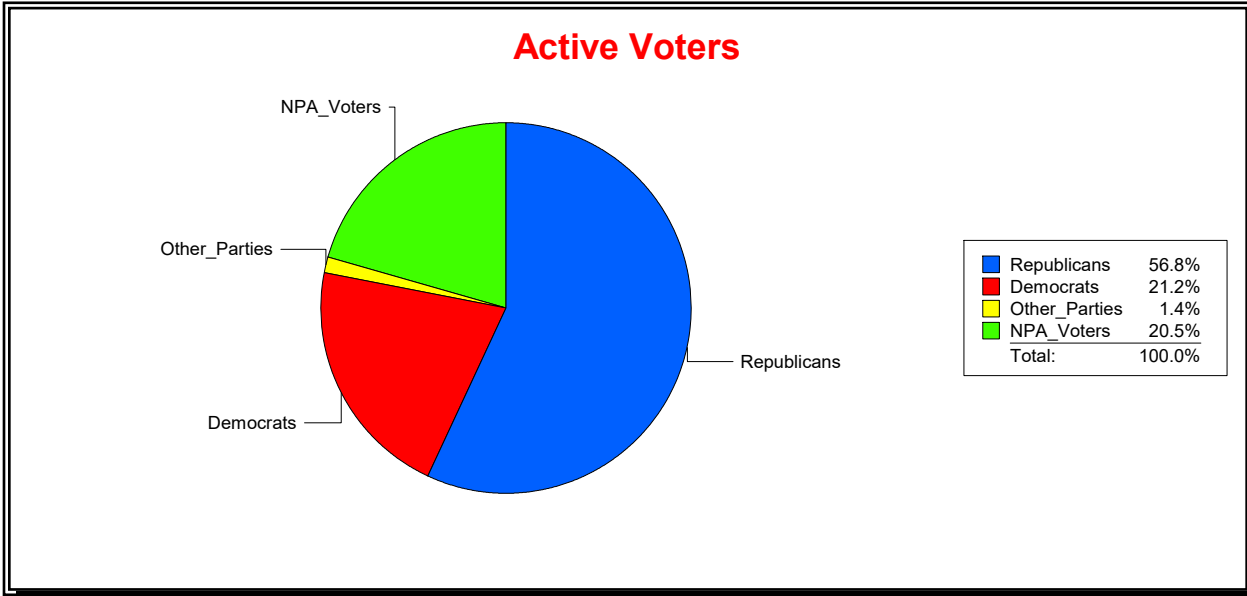

Vicky Oakes

Supervisor of Elections

St Johns County, FL

Date 10/1/2020

Time 10:31 AM

Graphs of District Registration

Active Registered Voters

Inactive Voters

District	Total	Dems	Reps	NonP	Other	Total	Dems	Reps	NonP	Other
School Board - Dist 1	46,766	9,910	26,584	9,594	678	1,765	360	845	543	17