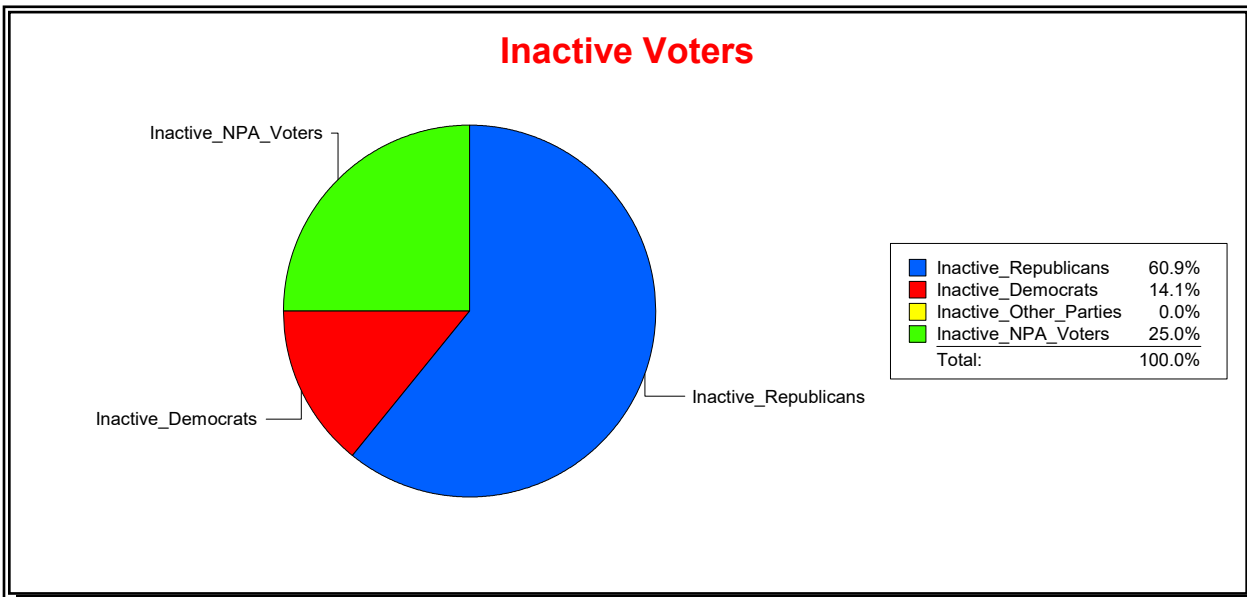

Vicky Oakes

Supervisor of Elections

St Johns County, FL

Date 10/1/2020

Time 10:31 AM

Graphs of District Registration

Active Registered Voters

Inactive Voters

District	Total	Dems	Reps	NonP	Other	Total	Dems	Reps	NonP	Other
World Commerce Comm Dev Dist	1,163	282	578	283	20	64	9	39	16	0