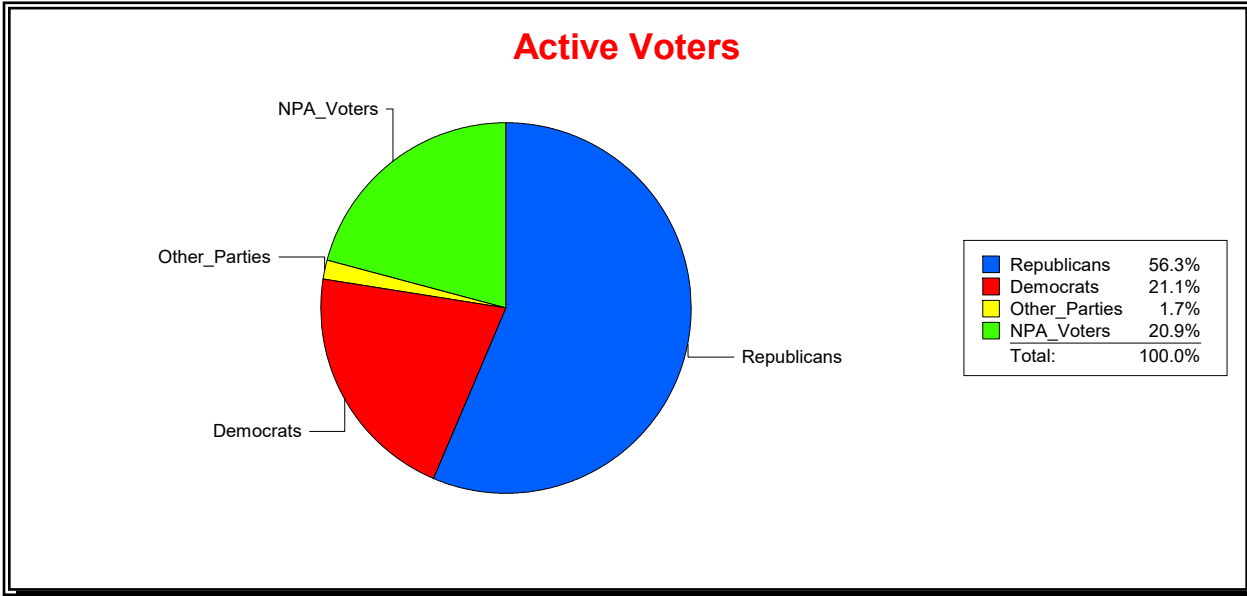

Vicky Oakes

Supervisor of Elections

St Johns County, FL

Date 10/1/2020

Time 10:31 AM

Graphs of District Registration

Active Registered Voters

Inactive Voters

District	Total	Dems	Reps	NonP	Other	Total	Dems	Reps	NonP	Other
School Board - Dist 4	50,357	10,639	28,333	10,525	860	2,153	402	972	754	25