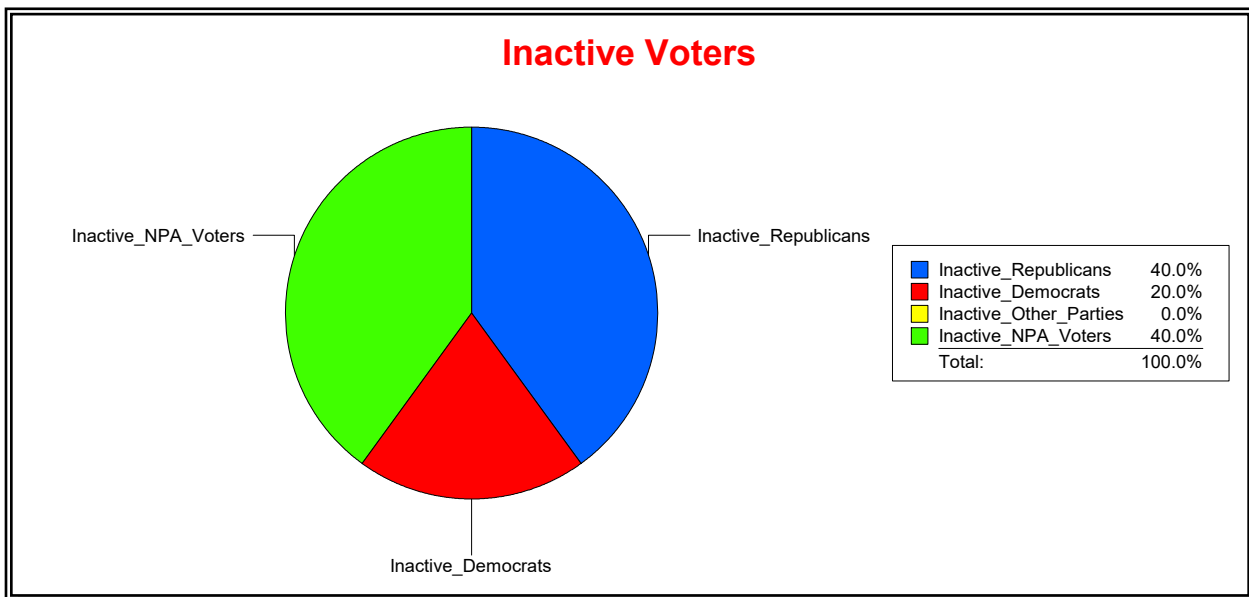

Vicky Oakes

Supervisor of Elections

St Johns County, FL

Date 10/1/2020

Time 10:31 AM

Graphs of District Registration

Active Registered Voters

Inactive Voters

District	Active Registered Voters					Inactive Voters				
	Total	Dems	Reps	NonP	Other	Total	Dems	Reps	NonP	Other
	484	109	271	91	13	5	1	2	2	0