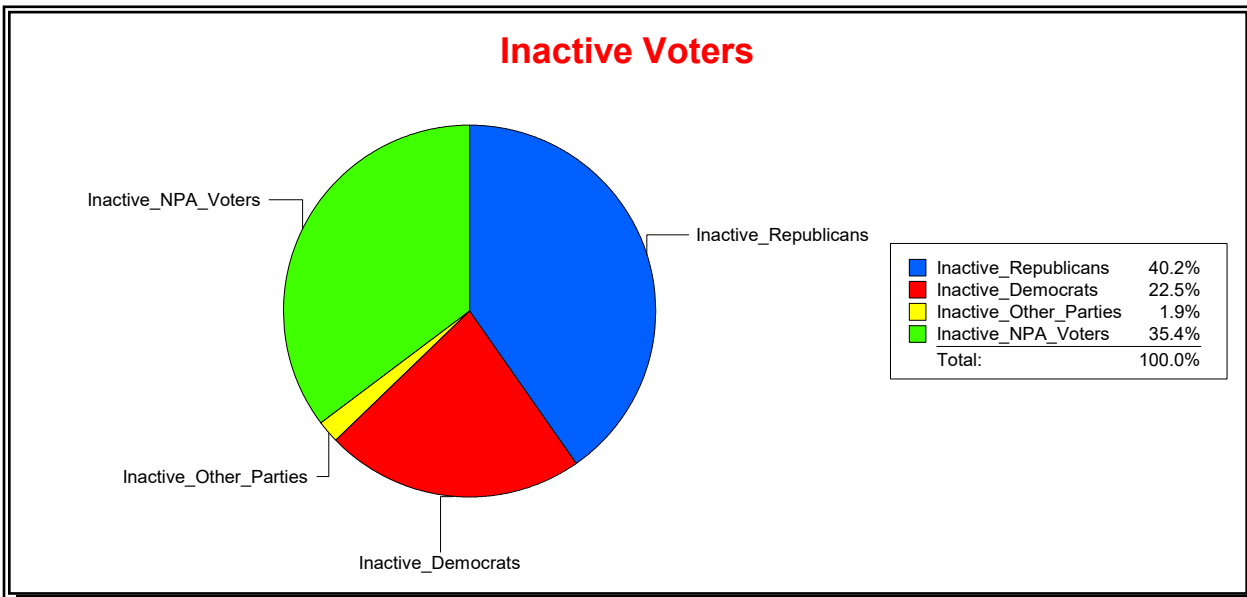

Vicky Oakes

Supervisor of Elections

St Johns County, FL

Date 10/1/2020

Time 10:31 AM

Graphs of District Registration

Active Registered Voters

Inactive Voters

District	Total	Dems	Reps	NonP	Other	Total	Dems	Reps	NonP	Other
Heritage Landing Comm Dev Dist	2,622	694	1,264	620	44	209	47	84	74	4