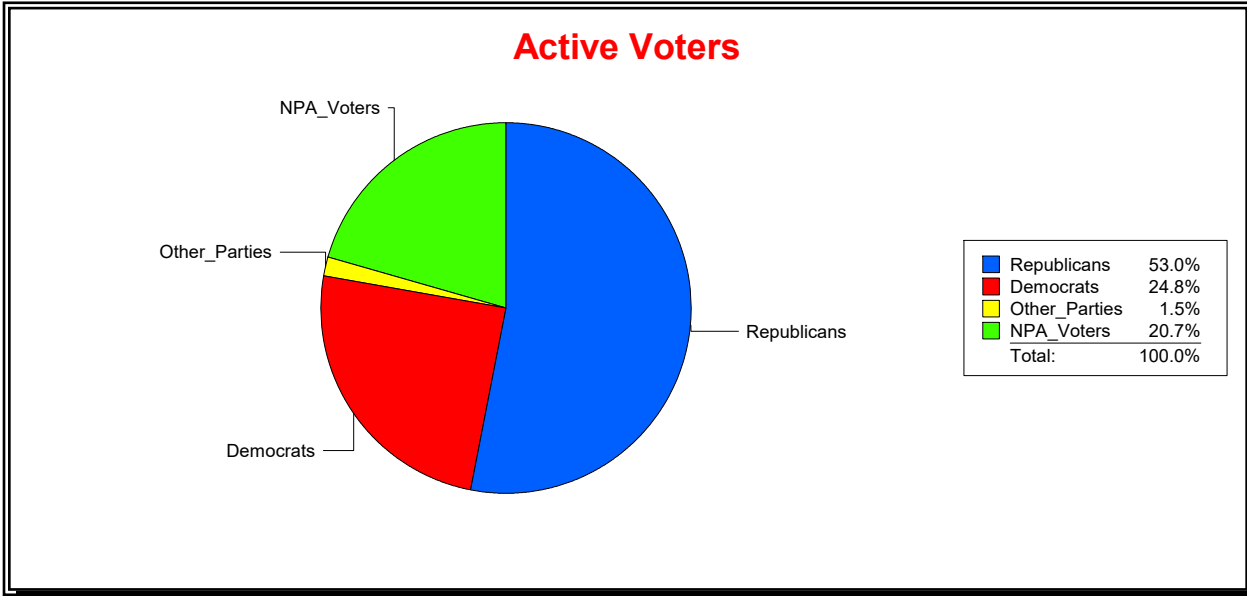

Vicky Oakes

Supervisor of Elections

St Johns County, FL

Date 10/1/2020

Time 10:31 AM

Graphs of District Registration

Active Registered Voters

Inactive Voters

District	Total	Dems	Reps	NonP	Other	Total	Dems	Reps	NonP	Other
State Senate - Dist 7	208,027	51,638	110,203	42,969	3,217	10,337	2,482	4,076	3,645	134