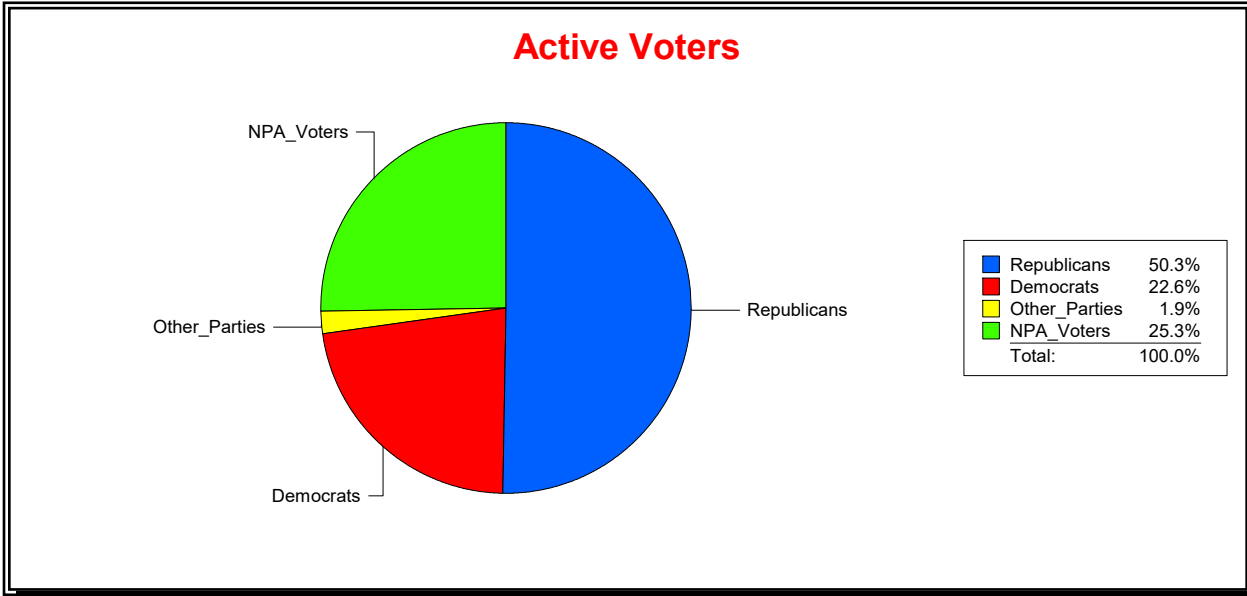

Vicky Oakes

Supervisor of Elections

St Johns County, FL

Date 10/1/2020

Time 10:31 AM

Graphs of District Registration

Active Registered Voters

Inactive Voters

District	Total	Dems	Reps	NonP	Other	Total	Dems	Reps	NonP	Other
Aberdeen Comm Dev Dist	3,304	746	1,661	835	62	171	35	76	58	2