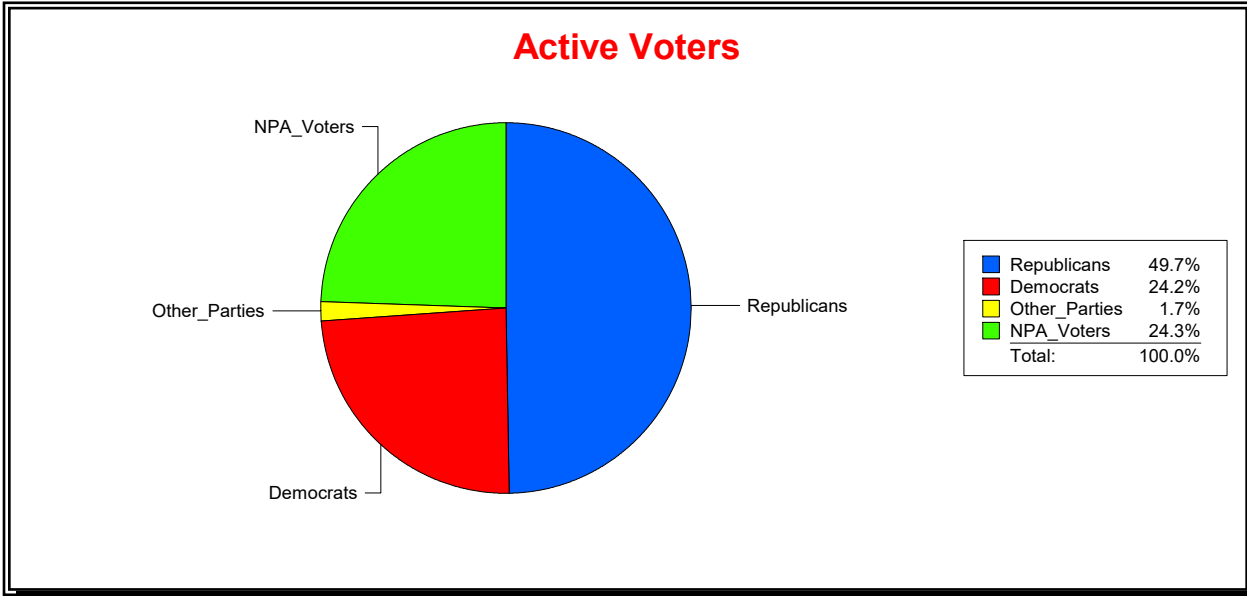

Vicky Oakes

Supervisor of Elections

St Johns County, FL

Date 10/1/2020

Time 10:31 AM

Graphs of District Registration

Active Registered Voters

Inactive Voters

District	Total	Dems	Reps	NonP	Other	Total	Dems	Reps	NonP	Other
World Commerce Comm Dev Dist	1,163	282	578	283	20	64	9	39	16	0