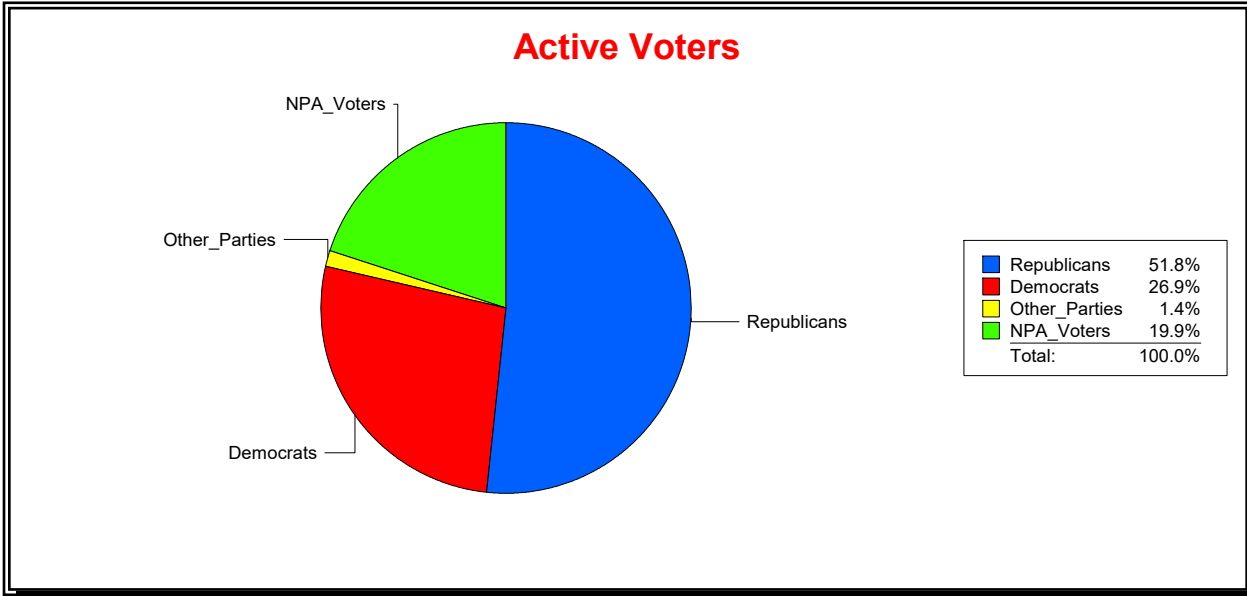

Vicky Oakes

Supervisor of Elections

St Johns County, FL

Date 10/1/2020

Time 10:31 AM

Graphs of District Registration

Active Registered Voters

Inactive Voters

District	Total	Dems	Reps	NonP	Other	Total	Dems	Reps	NonP	Other
School Board - Dist 3	37,827	10,177	19,580	7,522	548	1,788	491	615	658	24