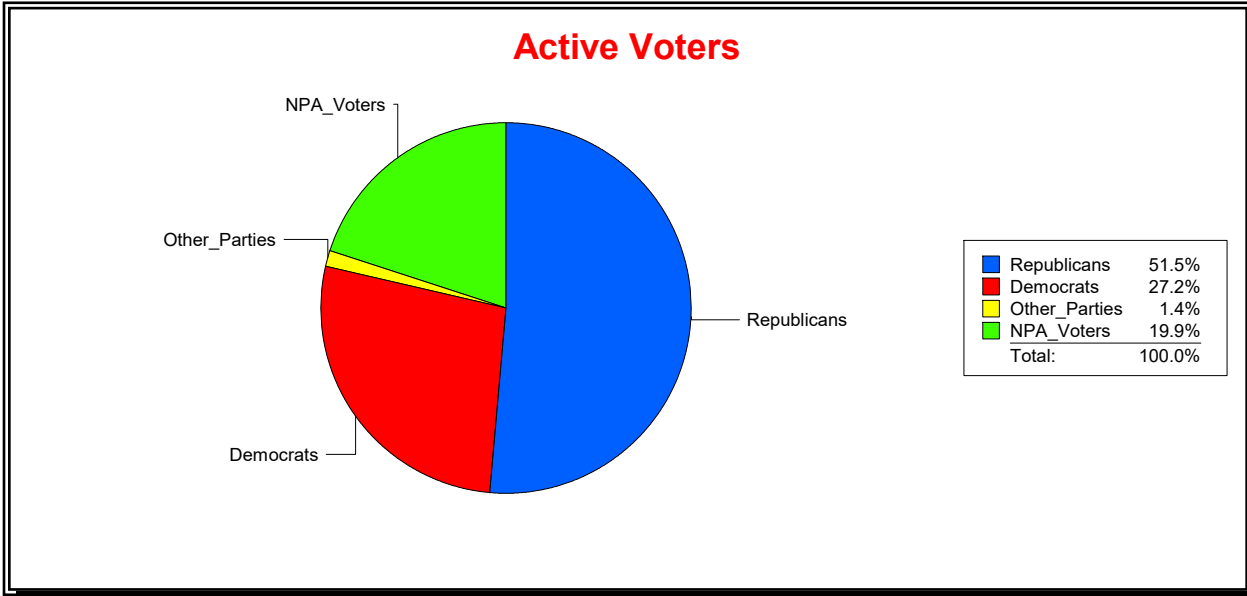

Time 10:31 AM

Graphs of District Registration

Active Registered Voters

Inactive Voters

District	Total	Dems	Reps	NonP	Other	Total	Dems	Reps	NonP	Other
US Congress - Dist 6	27,864	7,581	14,346	5,549	388	1,459	421	497	525	16