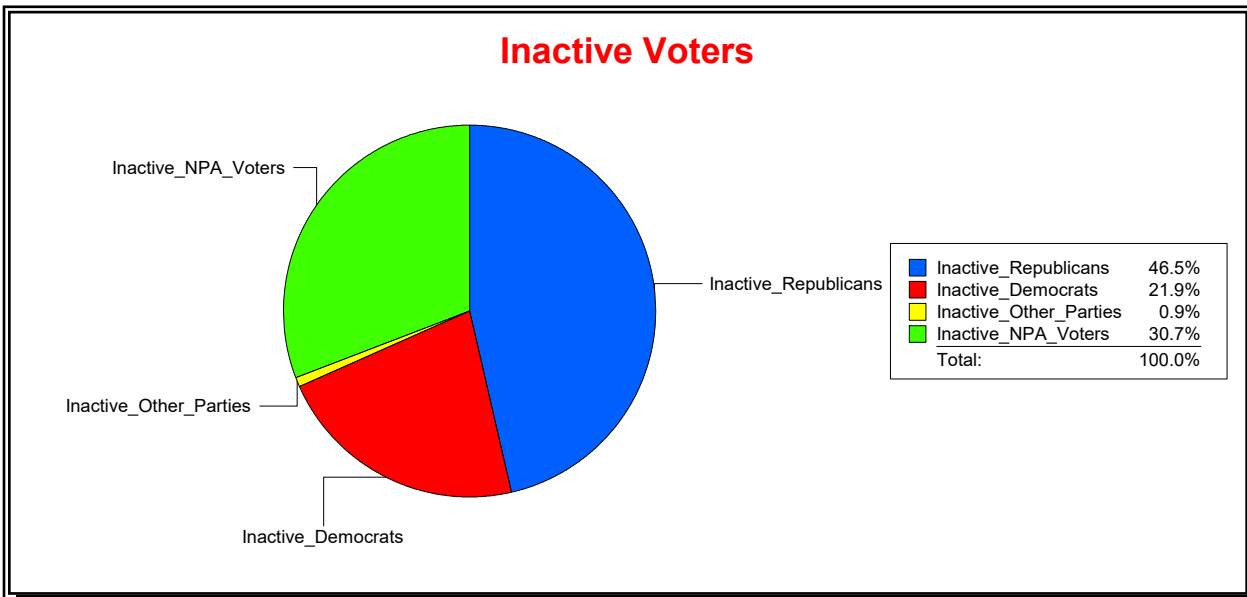

Vicky Oakes

Supervisor of Elections

St Johns County, FL

Date 10/1/2020

Time 10:31 AM

Graphs of District Registration

Active Registered Voters

Inactive Voters

District	Total	Dems	Reps	NonP	Other	Total	Dems	Reps	NonP	Other
Turnbull Creek Comm Dev Dist	2,163	470	1,142	514	37	114	25	53	35	1