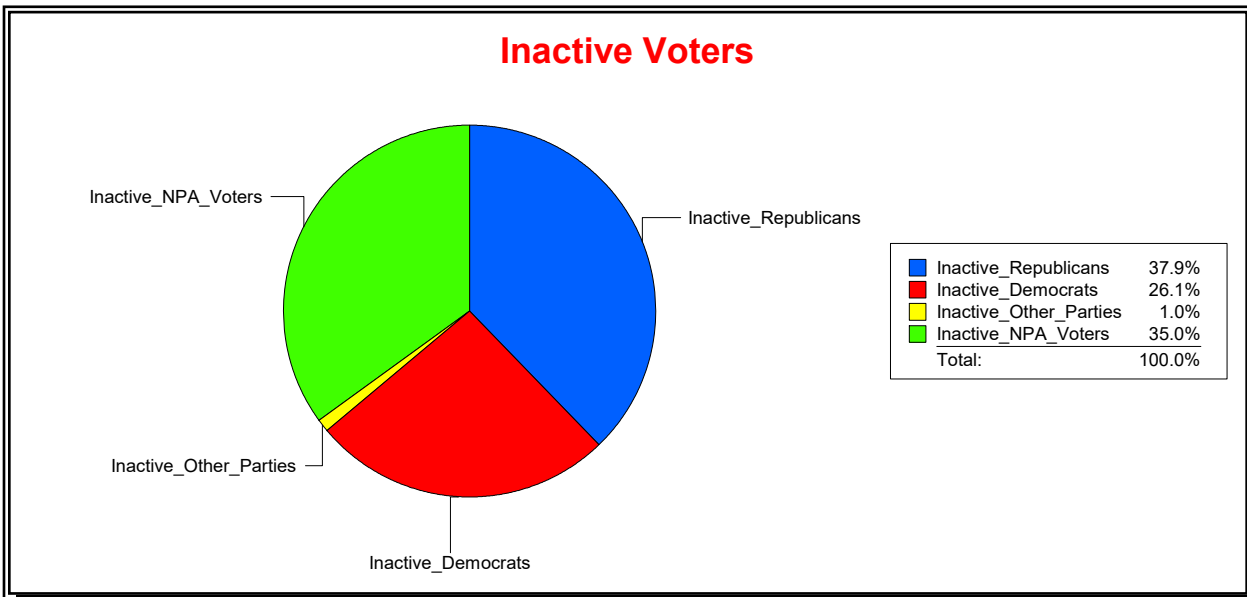

Vicky Oakes

Supervisor of Elections

St Johns County, FL

Date 10/1/2020

Time 10:31 AM

Graphs of District Registration

Active Registered Voters

Inactive Voters

District	Total	Dems	Reps	NonP	Other	Total	Dems	Reps	NonP	Other
County Commission - Dist 2	37,105	9,796	18,885	7,894	530	2,121	553	804	742	22