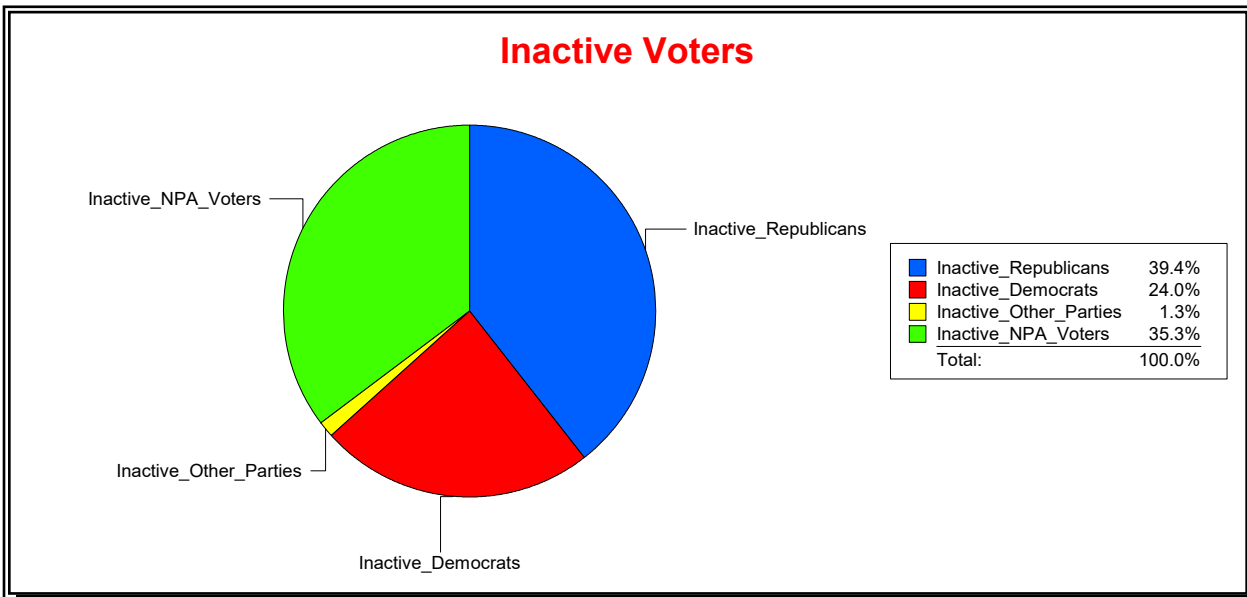

Vicky Oakes

Supervisor of Elections

St Johns County, FL

Date 10/1/2020

Time 10:31 AM

Graphs of District Registration

Active Registered Voters

Inactive Voters

District	Total	Dems	Reps	NonP	Other	Total	Dems	Reps	NonP	Other
State Senate - Dist 7	208,027	51,638	110,203	42,969	3,217	10,337	2,482	4,076	3,645	134