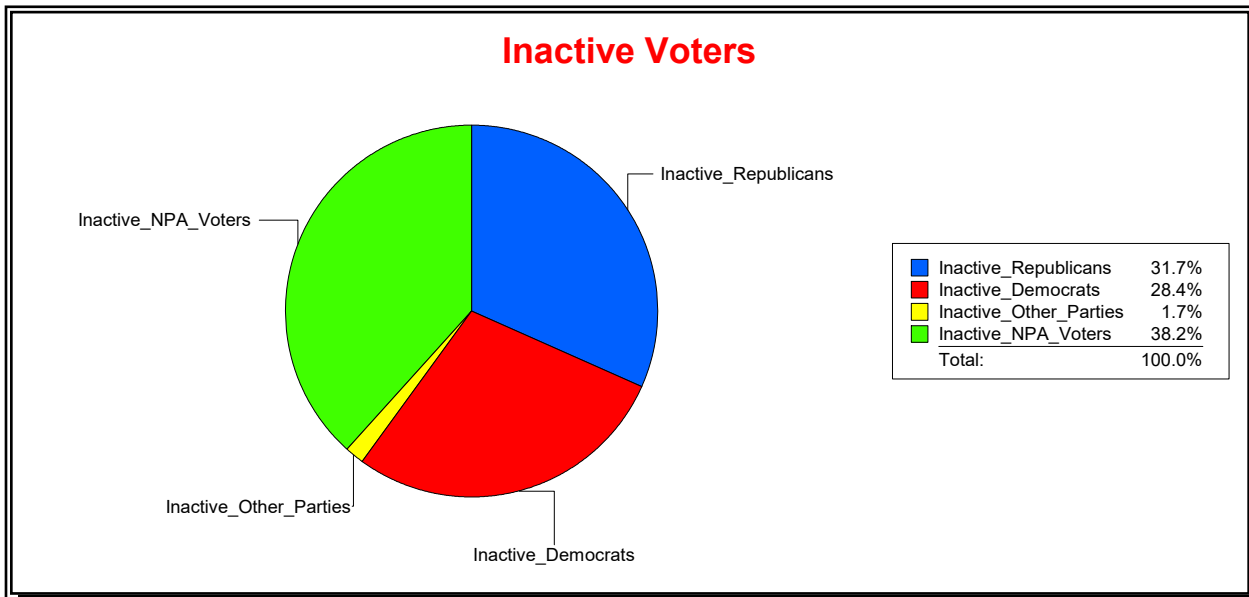

Vicky Oakes

Supervisor of Elections

St Johns County, FL

Date 10/1/2020

Time 10:31 AM

Graphs of District Registration

Active Registered Voters

Inactive Voters

District	Total	Dems	Reps	NonP	Other	Total	Dems	Reps	NonP	Other
Port Waterway & Beach	55,935	17,818	25,682	11,560	875	3,766	1,069	1,193	1,439	65