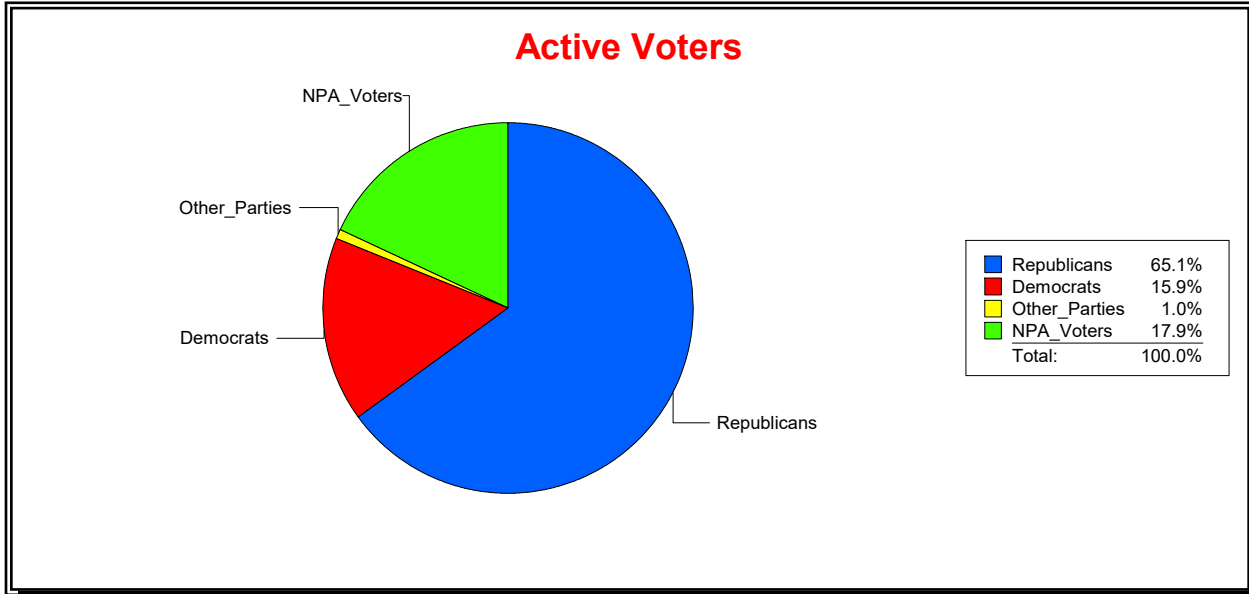

Vicky Oakes

Supervisor of Elections

St Johns County, FL

Date 10/1/2020

Time 10:31 AM

Graphs of District Registration

Active Registered Voters

Inactive Voters

District	Total	Dems	Reps	NonP	Other	Total	Dems	Reps	NonP	Other
Sampson Creek Comm Dev Dist	1,956	311	1,274	351	20	77	16	40	19	2