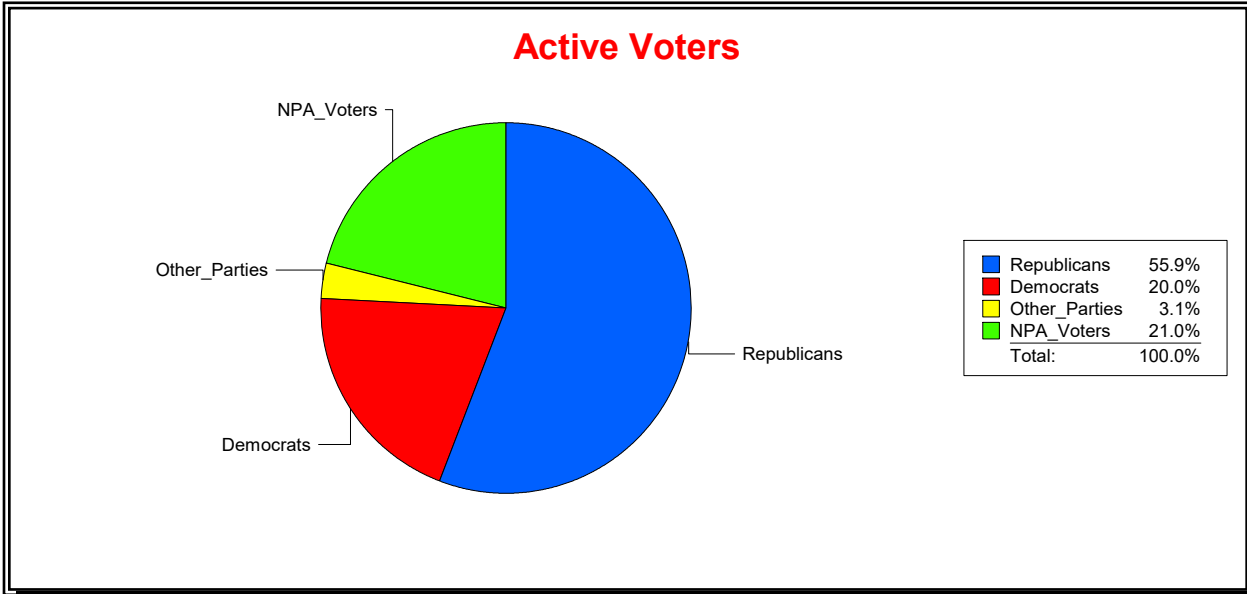

Vicky Oakes

Supervisor of Elections

St Johns County, FL

Date 10/1/2020

Time 10:31 AM

Graphs of District Registration

Active Registered Voters

Inactive Voters

District	Total	Dems	Reps	NonP	Other	Total	Dems	Reps	NonP	Other
	861	172	481	181	27	14	3	10	1	0