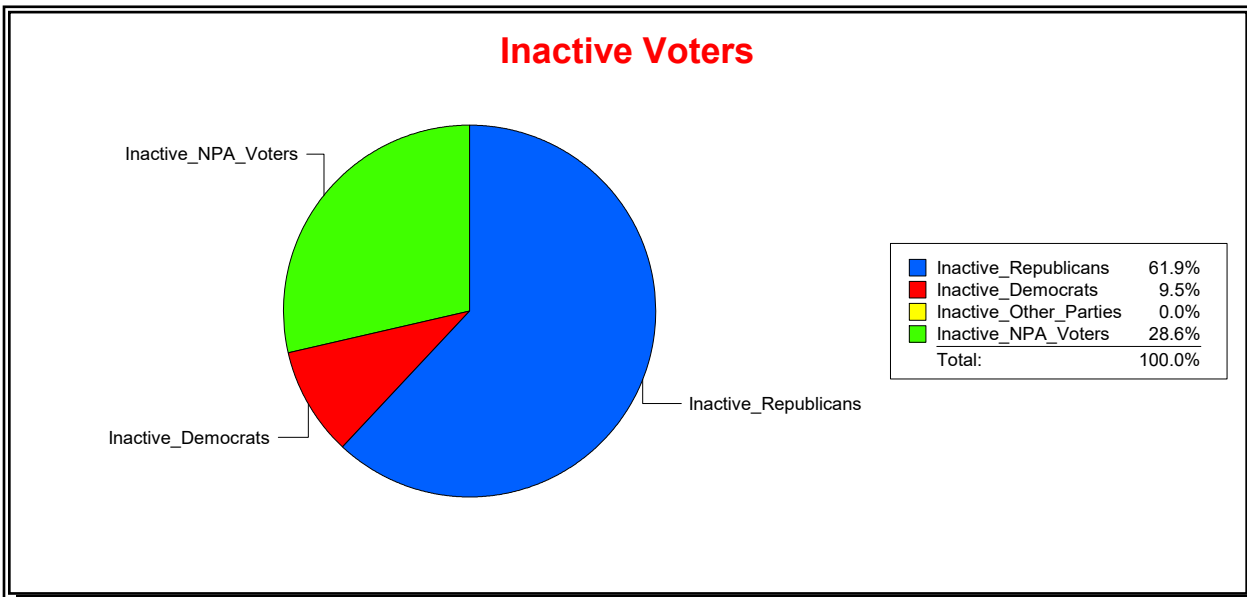

Supervisor of Elections

St Johns County, FL

Date 10/1/2020

Time 10:31 AM

Graphs of District Registration

Active Registered Voters

Inactive Voters

District	Total	Dems	Reps	NonP	Other	Total	Dems	Reps	NonP	Other
Sweetwater Creek Comm Dev Dist	1,456	372	796	267	21	21	2	13	6	0