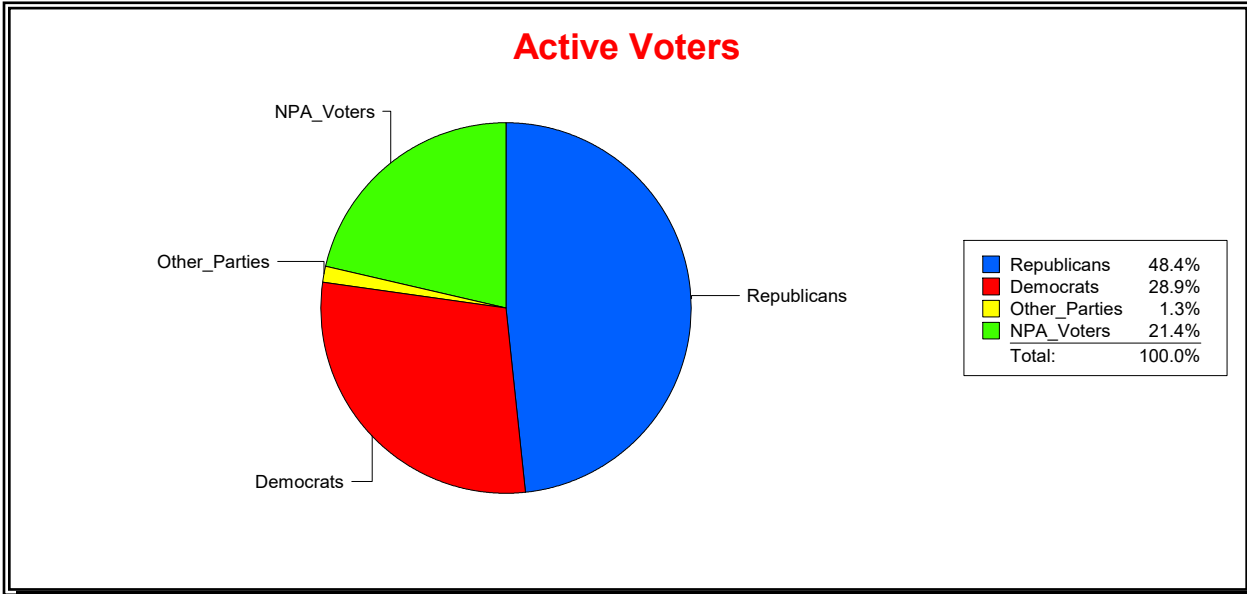

Vicky Oakes

Supervisor of Elections

St Johns County, FL

Date 10/1/2020

Time 10:31 AM

Graphs of District Registration

Active Registered Voters

Inactive Voters

District	Total	Dems	Reps	NonP	Other	Total	Dems	Reps	NonP	Other
St Augustine Beach	5,743	1,658	2,781	1,228	76	387	89	134	159	5