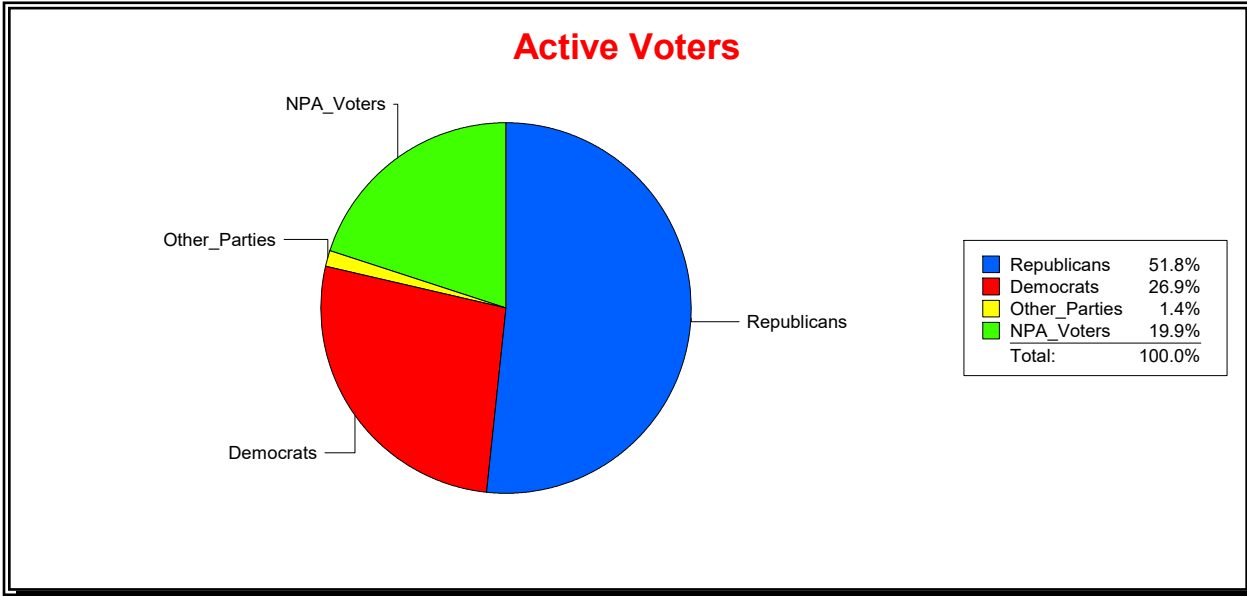

Vicky Oakes

Supervisor of Elections

St Johns County, FL

Date 10/1/2020

Time 10:31 AM

Graphs of District Registration

Active Registered Voters

Inactive Voters

District	Total	Dems	Reps	NonP	Other	Total	Dems	Reps	NonP	Other
County Commission - Dist 3	37,827	10,177	19,580	7,522	548	1,788	491	615	658	24