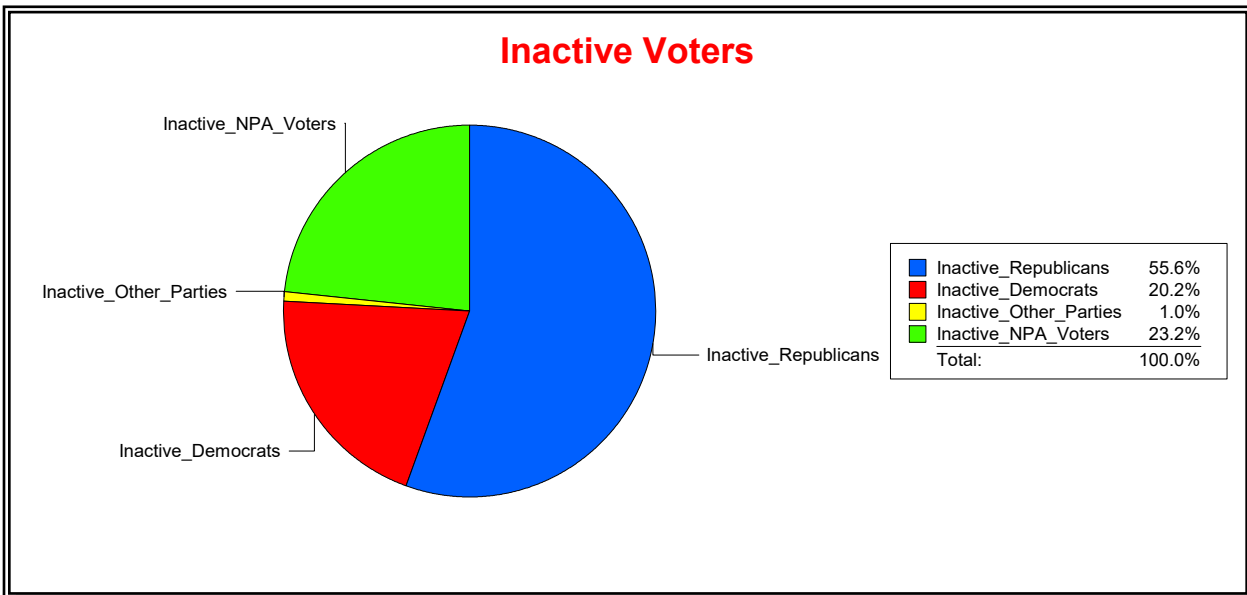

Vicky Oakes

Supervisor of Elections

St Johns County, FL

Date 10/1/2020

Time 10:31 AM

Graphs of District Registration

Active Registered Voters

Inactive Voters

District	Total	Dems	Reps	NonP	Other	Total	Dems	Reps	NonP	Other
Brandy Creek Comm Dev Dist	1,336	336	679	303	18	99	20	55	23	1