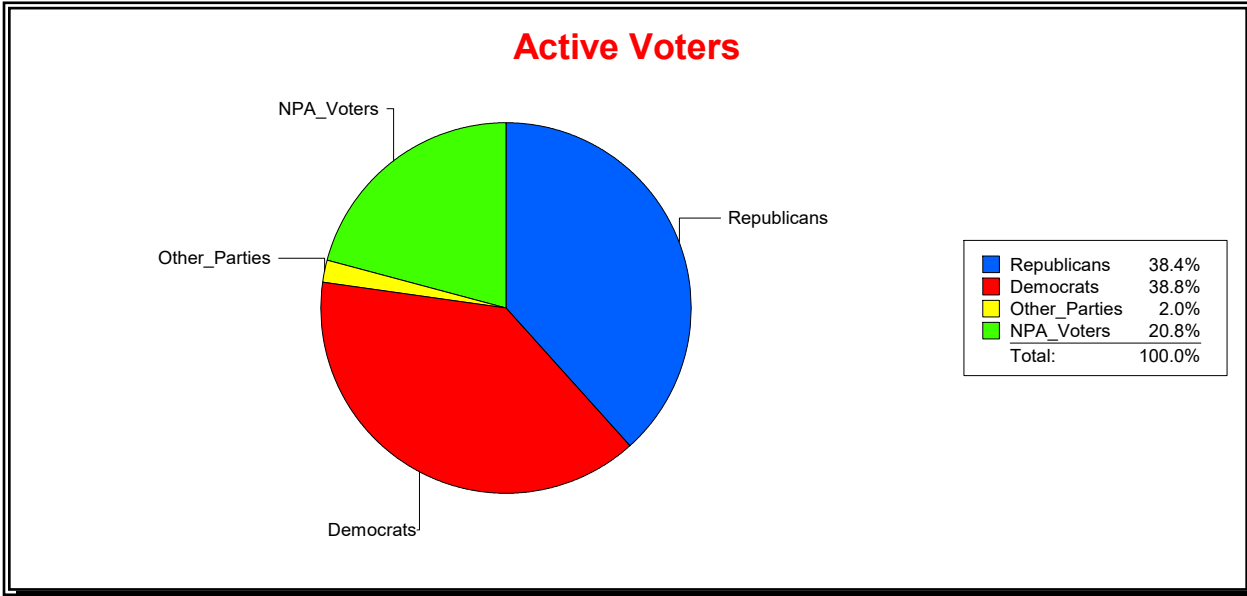

Vicky Oakes

Supervisor of Elections

St Johns County, FL

Date 10/1/2020

Time 10:31 AM

Graphs of District Registration

Active Registered Voters

Inactive Voters

District	Total	Dems	Reps	NonP	Other	Total	Dems	Reps	NonP	Other
St Augustine	11,102	4,307	4,260	2,311	224	1,114	349	322	417	26