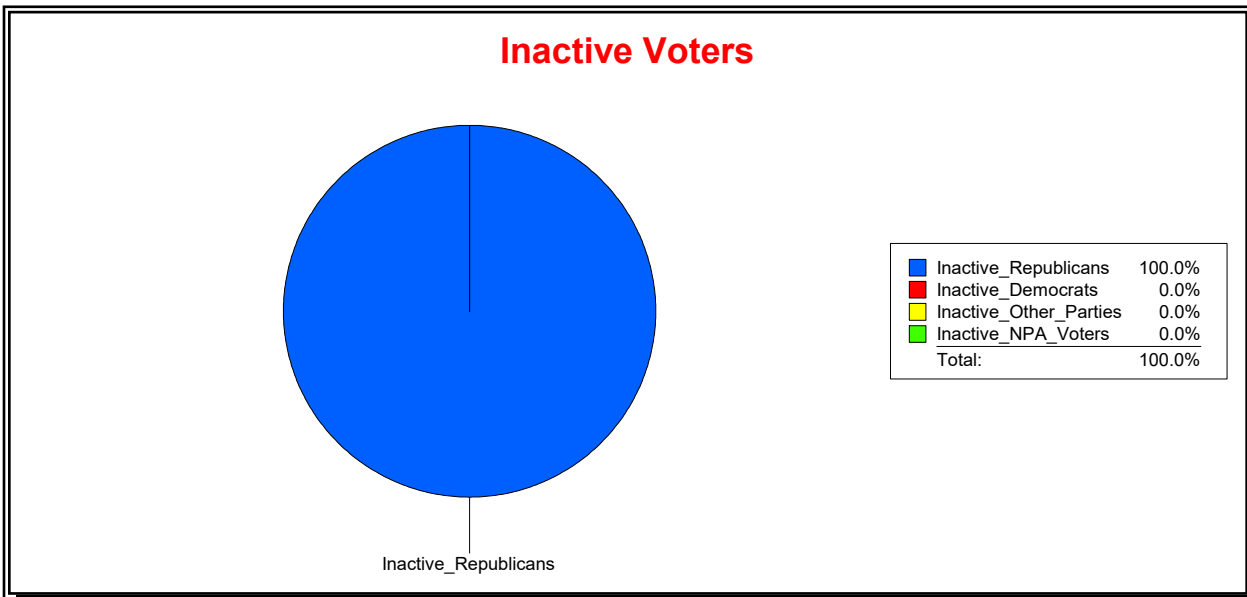

St Johns County, FL

Date 10/1/2020

Time 10:31 AM

Graphs of District Registration

Active Registered Voters

Inactive Voters

District	Active Registered Voters					Inactive Voters				
	Total	Dems	Reps	NonP	Other	Total	Dems	Reps	NonP	Other
	398	89	230	68	11	3	0	3	0	0