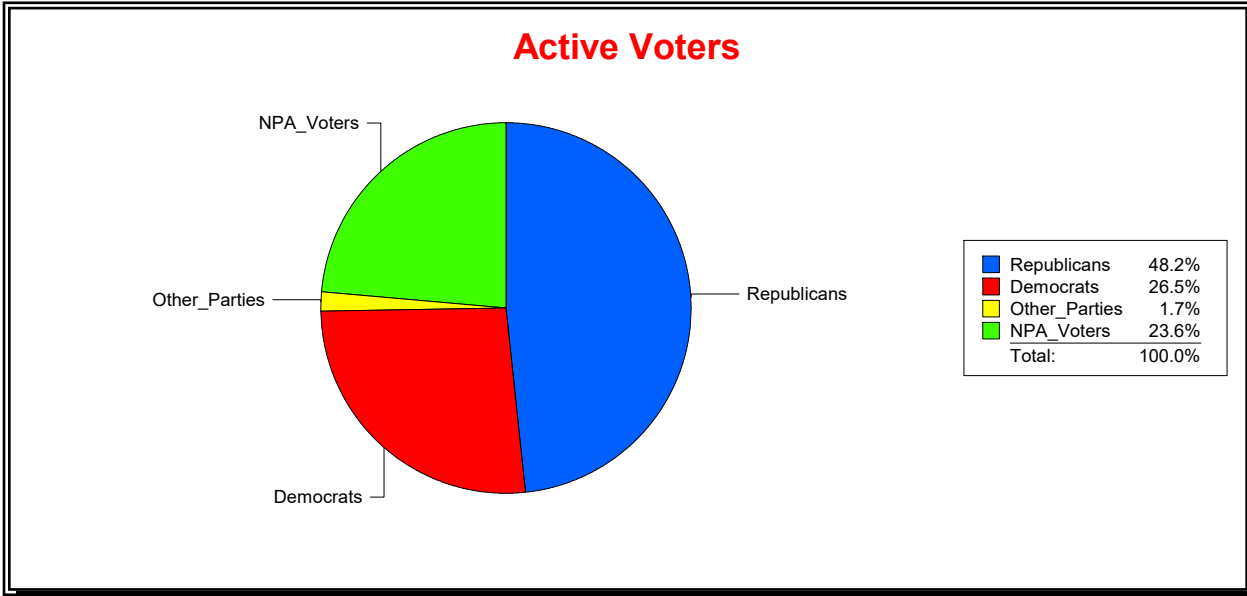

Vicky Oakes

Supervisor of Elections

St Johns County, FL

Date 10/1/2020

Time 10:31 AM

Graphs of District Registration

Active Registered Voters

Inactive Voters

District	Total	Dems	Reps	NonP	Other	Total	Dems	Reps	NonP	Other
Heritage Landing Comm Dev Dist	2,622	694	1,264	620	44	209	47	84	74	4