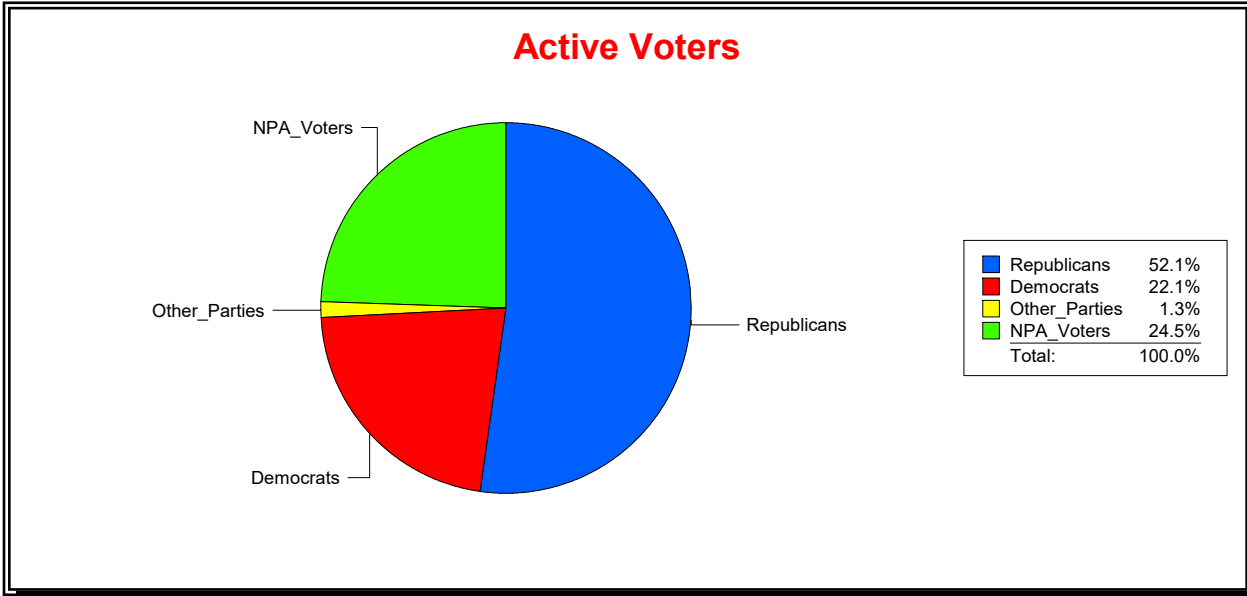

Supervisor of Elections

St Johns County, FL

Date 10/1/2020

Time 10:31 AM

Graphs of District Registration

Active Registered Voters

Inactive Voters

District	Total	Dems	Reps	NonP	Other	Total	Dems	Reps	NonP	Other
Glen St Johns Comm Dev Dist	1,024	226	534	251	13	36	4	16	15	1