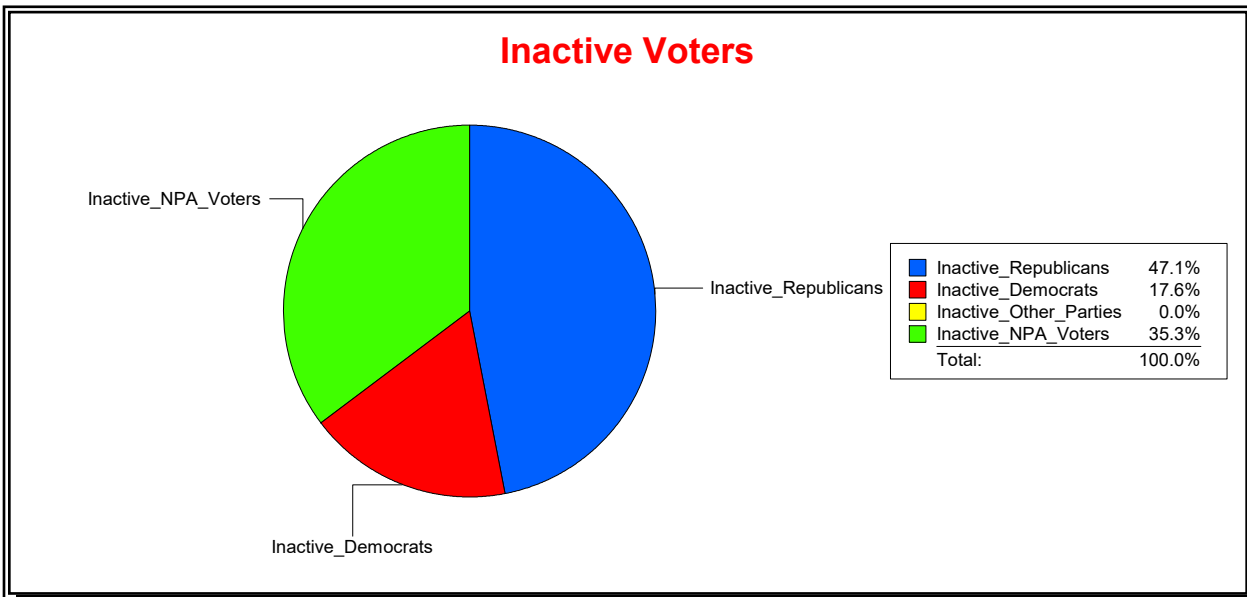

Vicky Oakes

Supervisor of Elections

St Johns County, FL

Date 10/1/2020

Time 10:31 AM

Graphs of District Registration

Active Registered Voters

Inactive Voters

District	Total	Dems	Reps	NonP	Other	Total	Dems	Reps	NonP	Other
Rivers Edge Comm Dev Dist	2,052	407	1,185	421	39	17	3	8	6	0