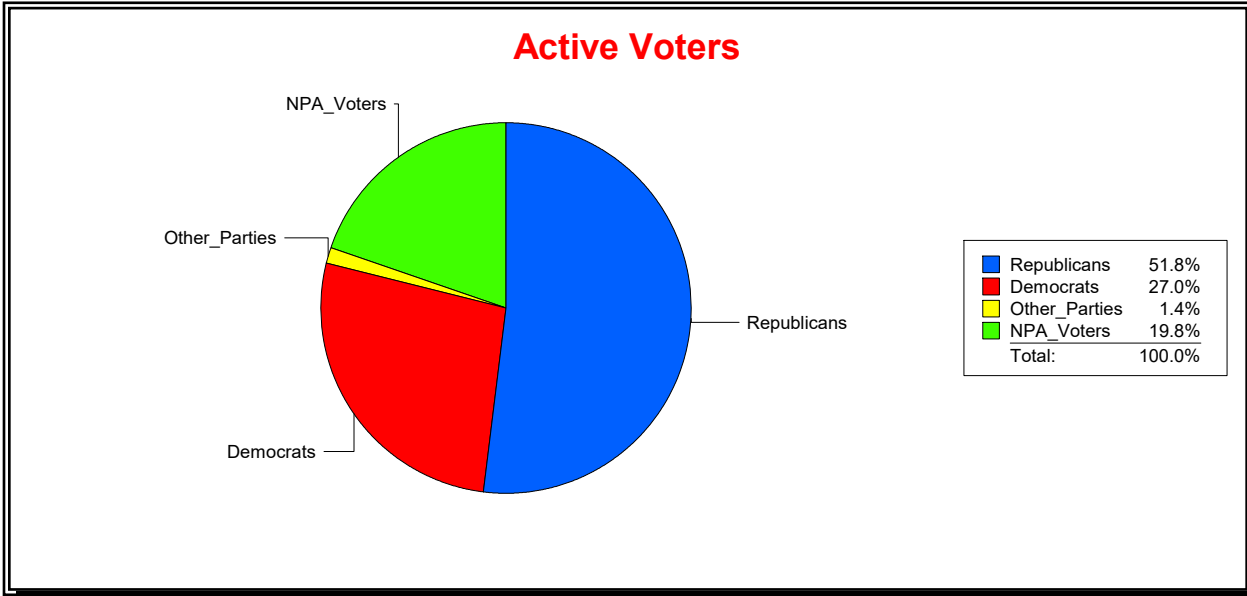

Vicky Oakes

Supervisor of Elections

St Johns County, FL

Date 10/1/2020

Time 10:31 AM

Graphs of District Registration

Active Registered Voters

Inactive Voters

District	Total	Dems	Reps	NonP	Other	Total	Dems	Reps	NonP	Other
State Representative - Dist 24	31,601	8,525	16,379	6,255	442	1,610	464	539	589	18