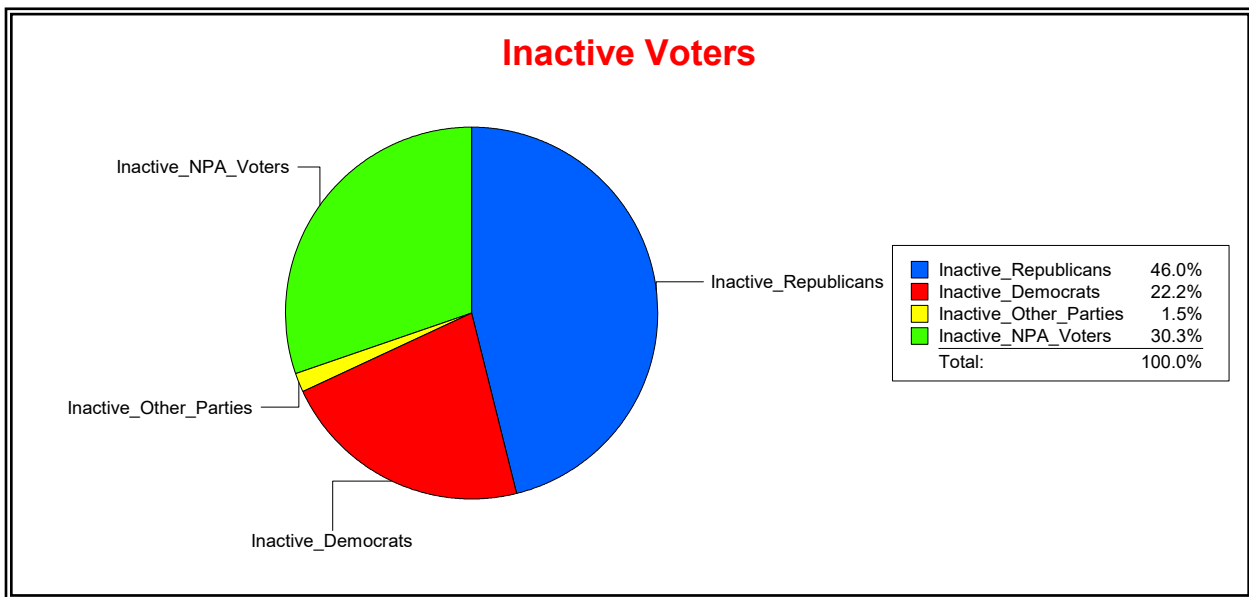

Supervisor of Elections

St Johns County, FL

Date 10/1/2020

Time 10:31 AM

Graphs of District Registration

Active Registered Voters

Inactive Voters

District	Total	Dems	Reps	NonP	Other	Total	Dems	Reps	NonP	Other
Julington Creek Comm Dev Dist	12,953	2,790	7,375	2,623	165	650	144	299	197	10