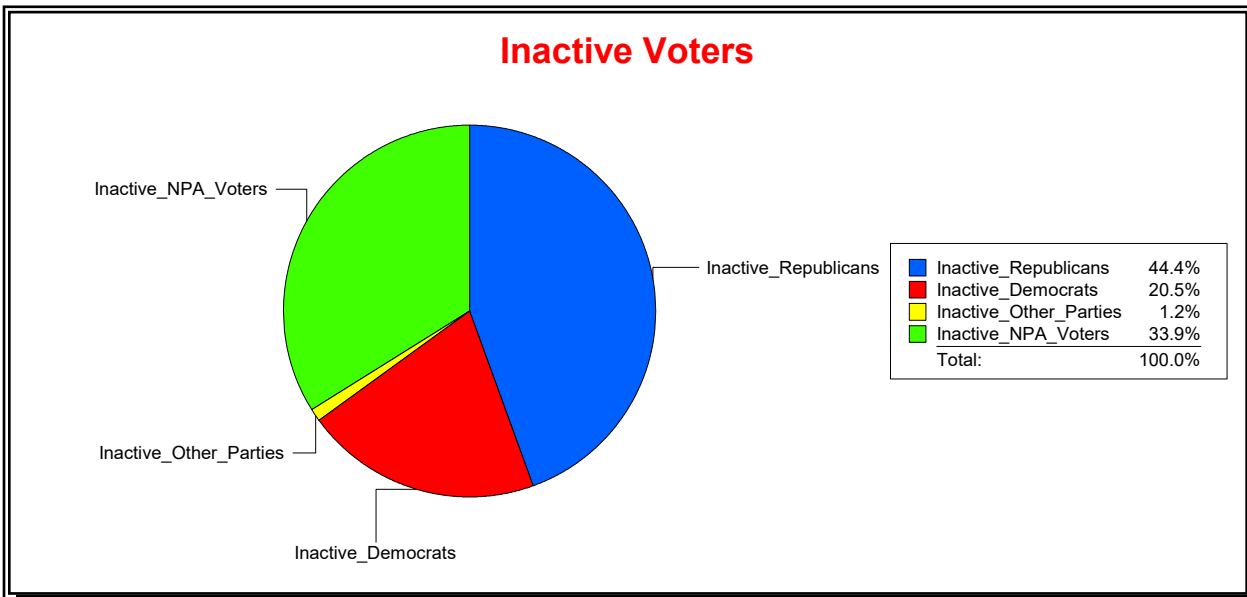

Vicky Oakes

Supervisor of Elections

St Johns County, FL

Date 10/1/2020

Time 10:31 AM

Graphs of District Registration

Active Registered Voters

Inactive Voters

District	Total	Dems	Reps	NonP	Other	Total	Dems	Reps	NonP	Other
Aberdeen Comm Dev Dist	3,304	746	1,661	835	62	171	35	76	58	2