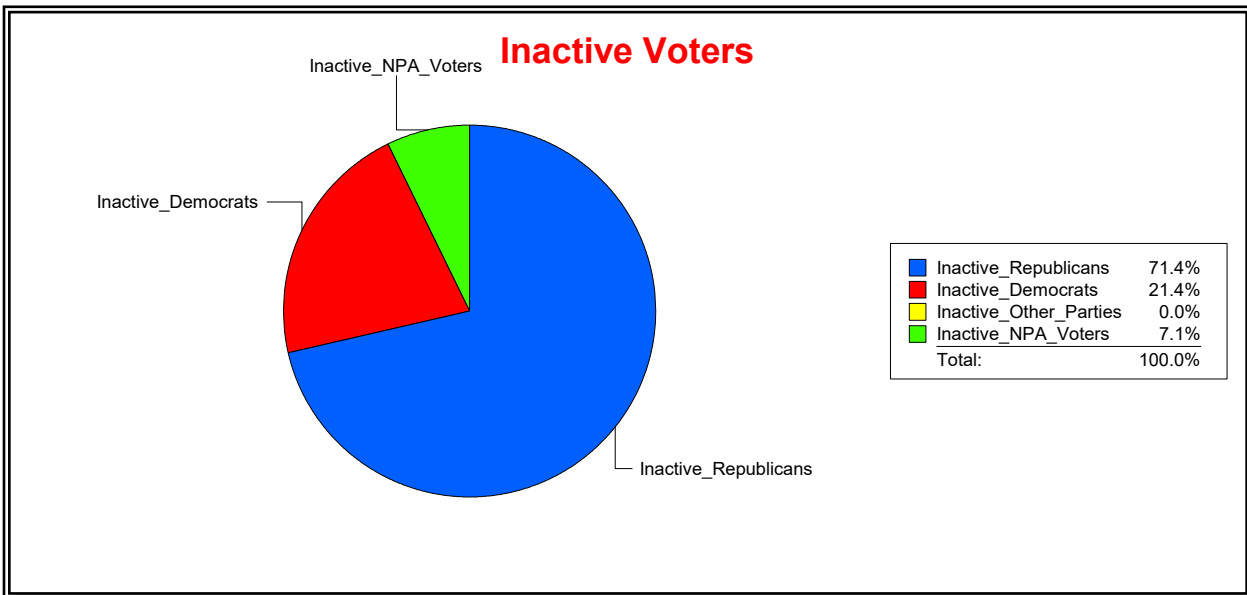

Vicky Oakes

Supervisor of Elections

St Johns County, FL

Date 10/1/2020

Time 10:31 AM

Graphs of District Registration

Active Registered Voters

Inactive Voters

District	Total	Dems	Reps	NonP	Other	Total	Dems	Reps	NonP	Other
	861	172	481	181	27	14	3	10	1	0