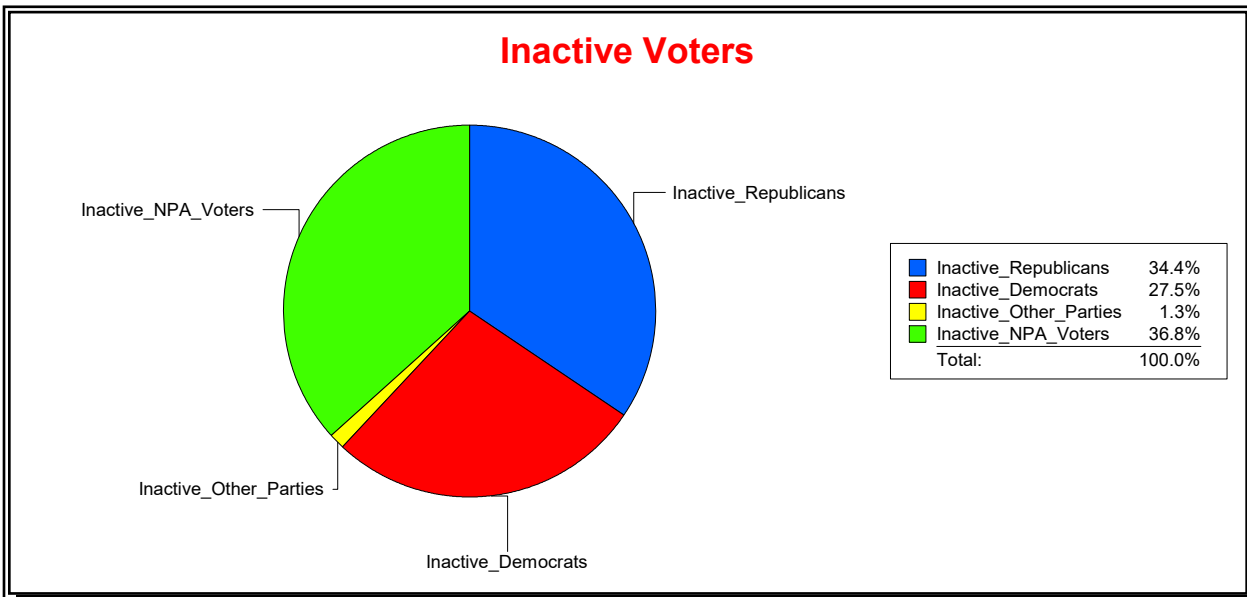

Vicky Oakes

Supervisor of Elections

St Johns County, FL

Date 10/1/2020

Time 10:31 AM

Graphs of District Registration

Active Registered Voters

Inactive Voters

District	Total	Dems	Reps	NonP	Other	Total	Dems	Reps	NonP	Other
County Commission - Dist 3	37,827	10,177	19,580	7,522	548	1,788	491	615	658	24