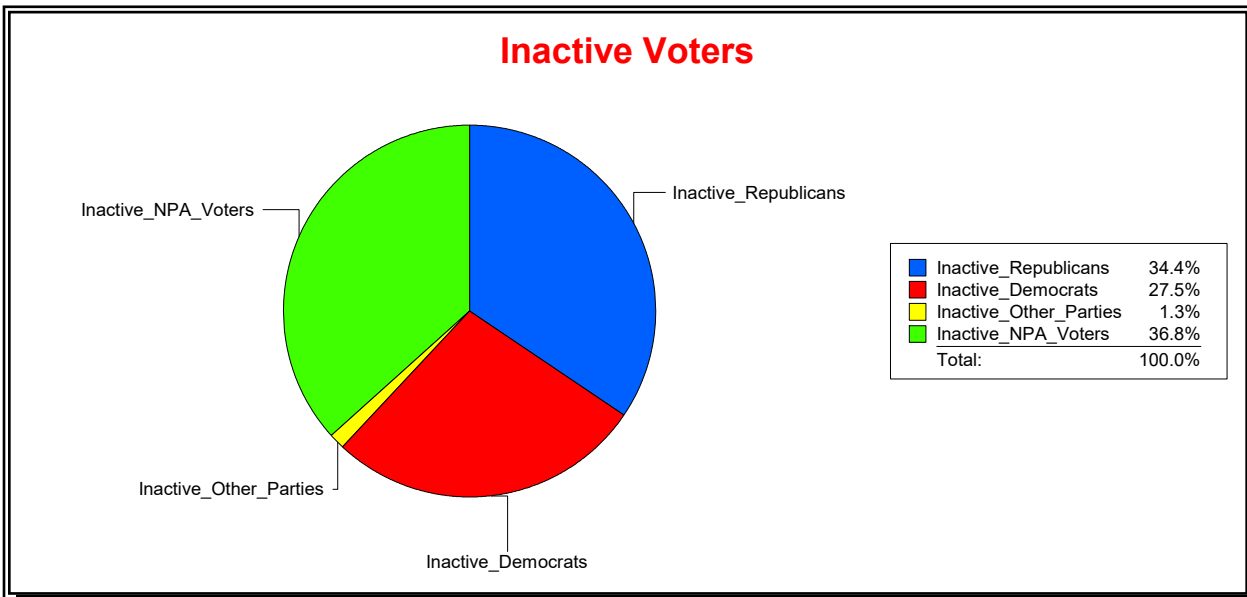

Vicky Oakes

Supervisor of Elections

St Johns County, FL

Date 10/1/2020

Time 10:31 AM

Graphs of District Registration

Active Registered Voters

Inactive Voters

District	Total	Dems	Reps	NonP	Other	Total	Dems	Reps	NonP	Other
School Board - Dist 3	37,827	10,177	19,580	7,522	548	1,788	491	615	658	24