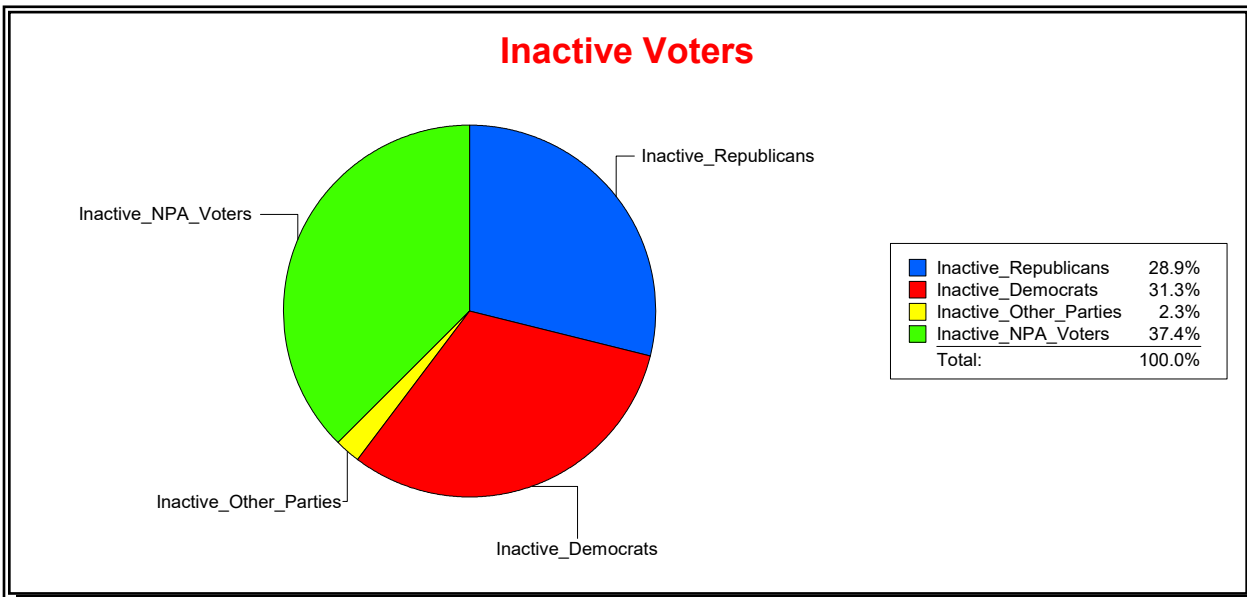

Vicky Oakes

Supervisor of Elections

St Johns County, FL

Date 10/1/2020

Time 10:31 AM

Graphs of District Registration

Active Registered Voters

Inactive Voters

District	Total	Dems	Reps	NonP	Other	Total	Dems	Reps	NonP	Other
St Augustine	11,102	4,307	4,260	2,311	224	1,114	349	322	417	26