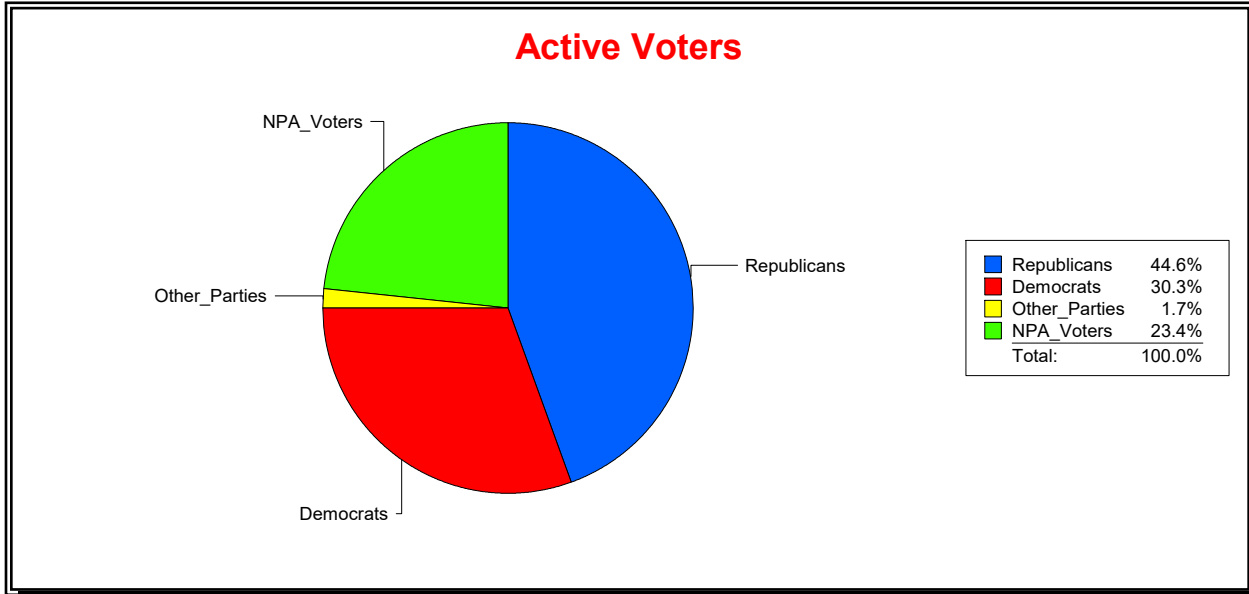

Vicky Oakes

Supervisor of Elections

St Johns County, FL

Date 10/1/2020

Time 10:31 AM

Graphs of District Registration

Active Registered Voters

Inactive Voters

District	Total	Dems	Reps	NonP	Other	Total	Dems	Reps	NonP	Other
Heritage Park Comm Dev Dist	1,411	428	629	330	24	43	10	18	15	0