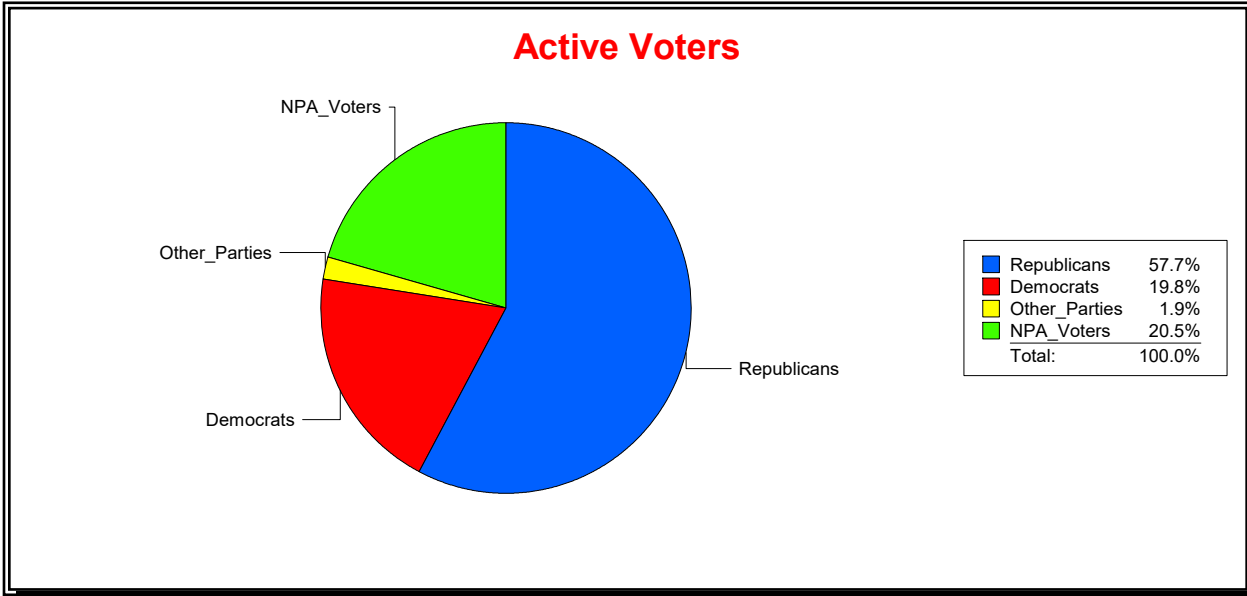

Vicky Oakes

Supervisor of Elections

St Johns County, FL

Date 10/1/2020

Time 10:31 AM

Graphs of District Registration

Active Registered Voters

Inactive Voters

District	Total	Dems	Reps	NonP	Other	Total	Dems	Reps	NonP	Other
Rivers Edge Comm Dev Dist	2,052	407	1,185	421	39	17	3	8	6	0