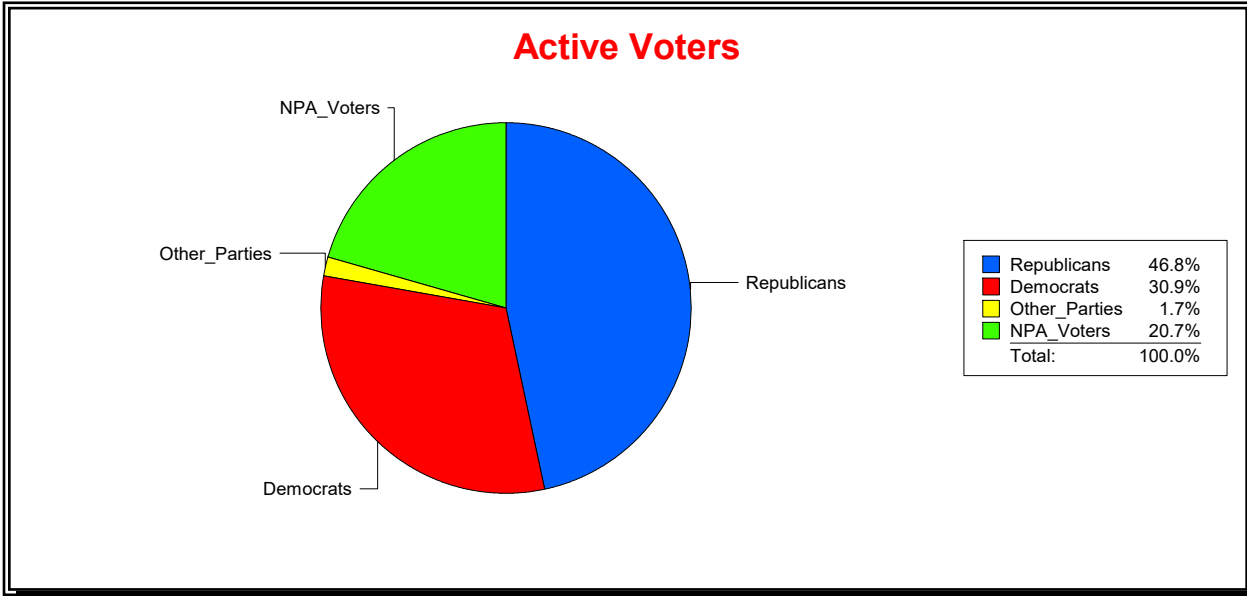

Vicky Oakes

Supervisor of Elections

St Johns County, FL

Date 10/1/2020

Time 10:31 AM

Graphs of District Registration

Active Registered Voters

Inactive Voters

District	Total	Dems	Reps	NonP	Other	Total	Dems	Reps	NonP	Other
School Board - Dist 5	35,972	11,116	16,821	7,434	601	2,510	676	840	948	46