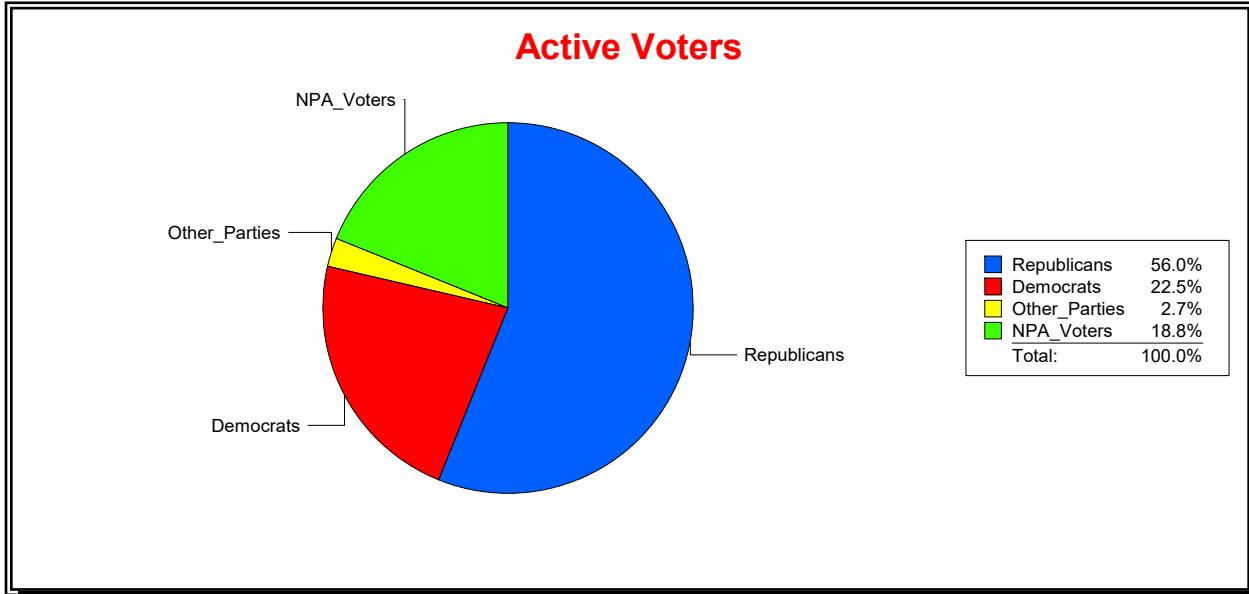

Vicky Oakes

Supervisor of Elections

St Johns County, FL

Date 10/1/2020

Time 10:31 AM

Graphs of District Registration

Active Registered Voters

Inactive Voters

District	Active Registered Voters					Inactive Voters				
	Total	Dems	Reps	NonP	Other	Total	Dems	Reps	NonP	Other
	484	109	271	91	13	5	1	2	2	0