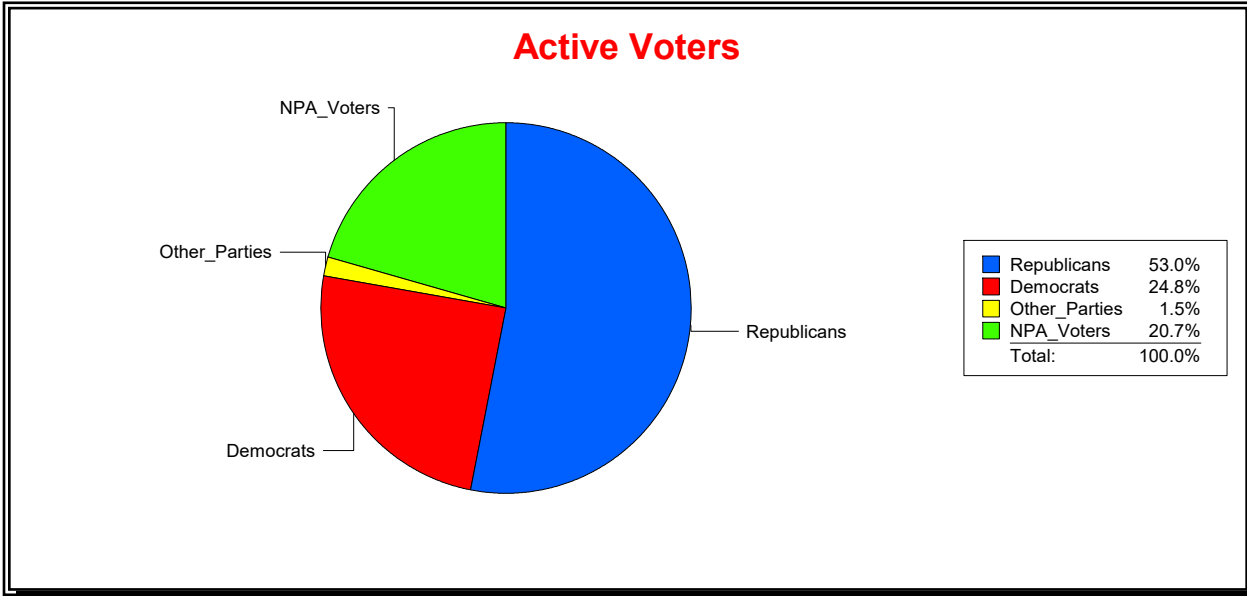

Vicky Oakes

Supervisor of Elections

St Johns County, FL

Date 10/1/2020

Time 10:31 AM

Graphs of District Registration

Active Registered Voters

Inactive Voters

District	Total	Dems	Reps	NonP	Other	Total	Dems	Reps	NonP	Other
St. Johns County	208,027	51,638	110,203	42,969	3,217	10,337	2,482	4,076	3,645	134