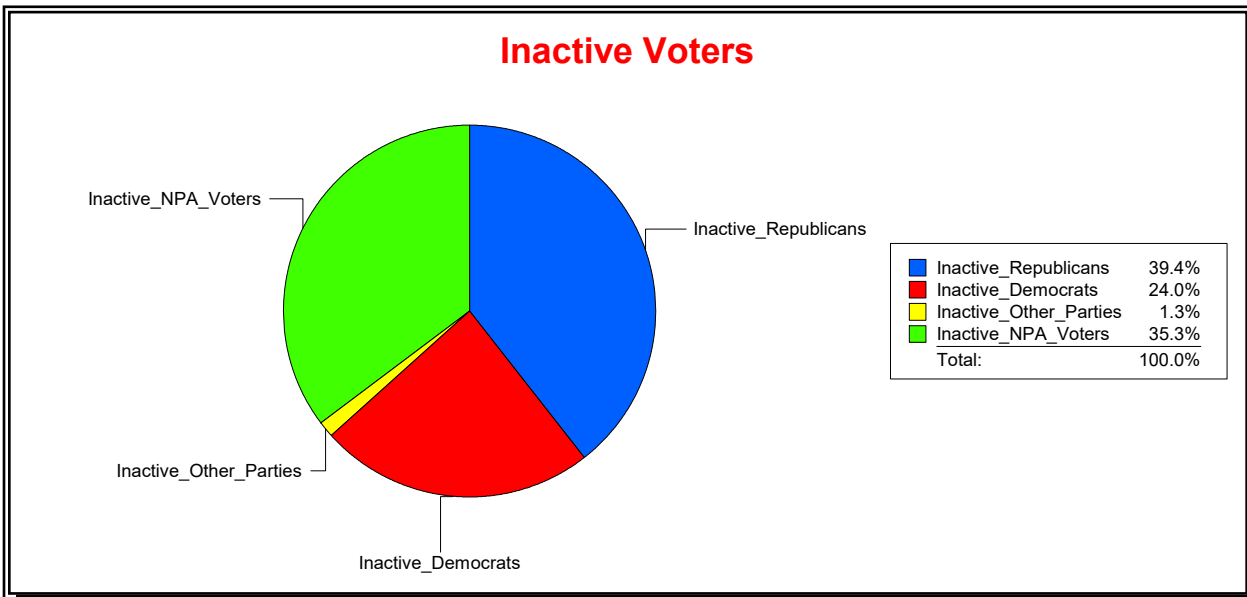

Vicky Oakes

Supervisor of Elections

St Johns County, FL

Date 10/1/2020

Time 10:31 AM

Graphs of District Registration

Active Registered Voters

Inactive Voters

District	Total	Dems	Reps	NonP	Other	Total	Dems	Reps	NonP	Other
St. Johns County	208,027	51,638	110,203	42,969	3,217	10,337	2,482	4,076	3,645	134

Vicky Oakes

Supervisor of Elections

St Johns County, FL

Date 10/1/2020