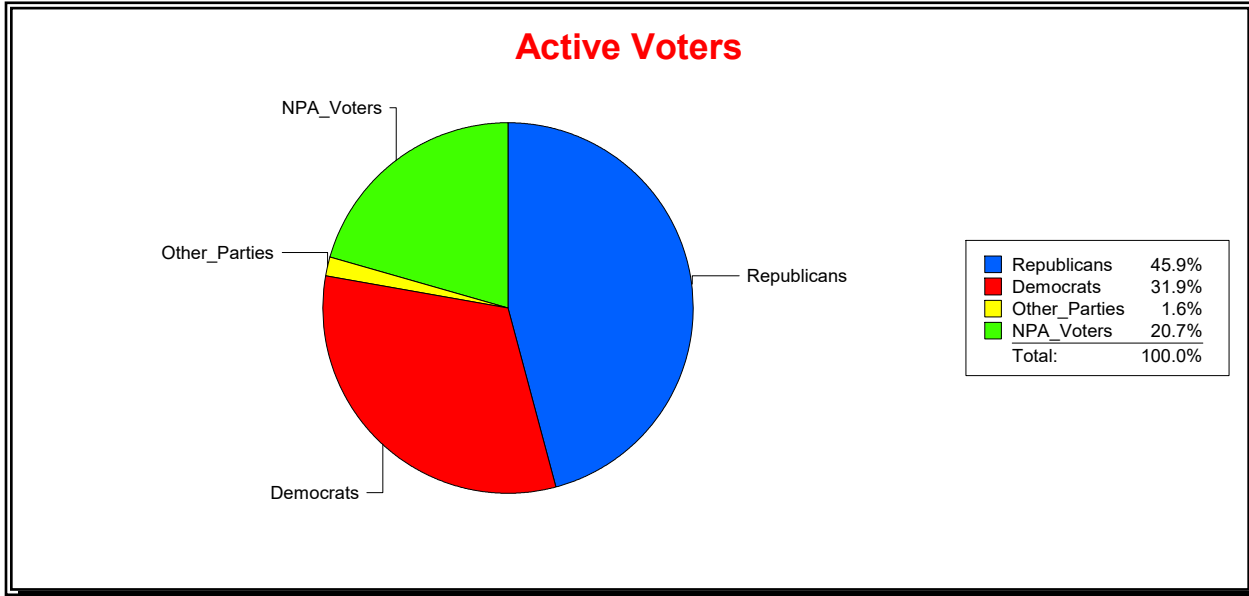

Vicky Oakes

Supervisor of Elections

St Johns County, FL

Date 10/1/2020

Time 10:31 AM

Graphs of District Registration

Active Registered Voters

Inactive Voters

District	Total	Dems	Reps	NonP	Other	Total	Dems	Reps	NonP	Other
Port Waterway & Beach	55,935	17,818	25,682	11,560	875	3,766	1,069	1,193	1,439	65