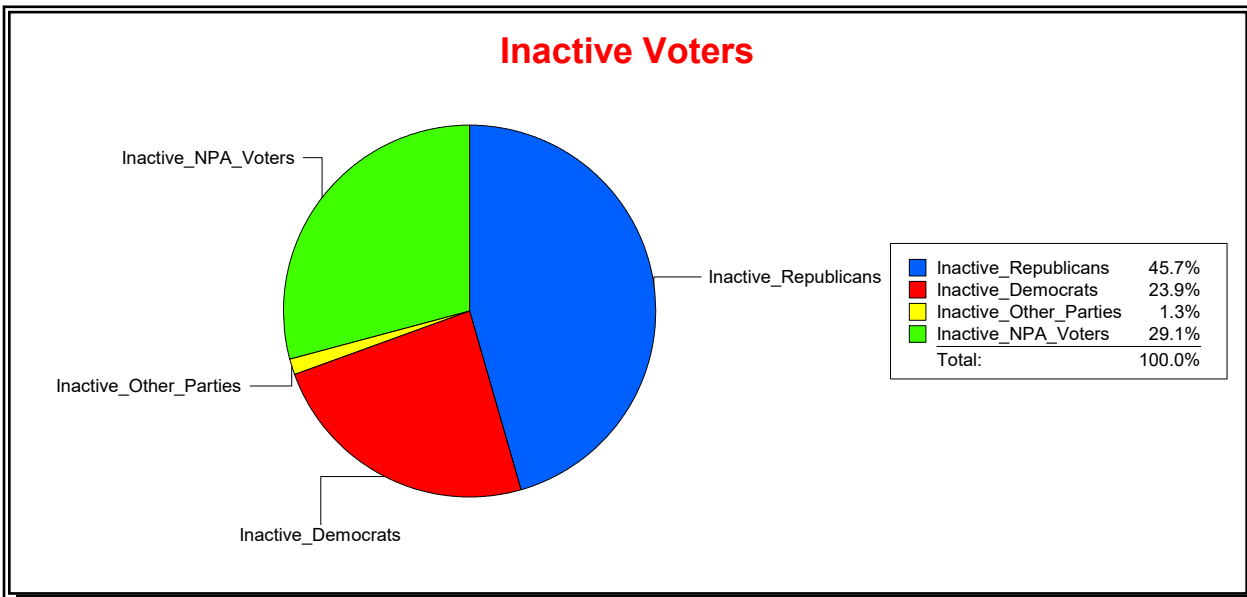

Supervisor of Elections

St Johns County, FL

Date 10/1/2020

Time 10:31 AM

Graphs of District Registration

Active Registered Voters

Inactive Voters

District	Total	Dems	Reps	NonP	Other	Total	Dems	Reps	NonP	Other
Durbin Crossing Comm Dev Dist	4,745	1,151	2,330	1,197	67	230	55	105	67	3