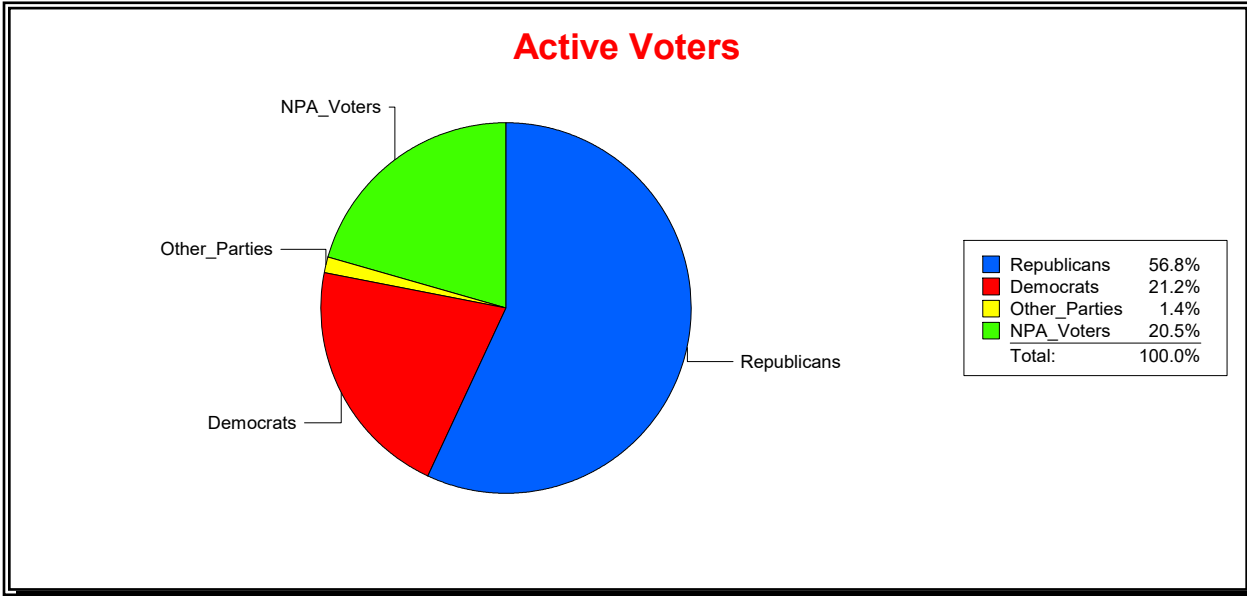

Vicky Oakes

Supervisor of Elections

St Johns County, FL

Date 10/1/2020

Time 10:31 AM

Graphs of District Registration

Active Registered Voters

Inactive Voters

District	Total	Dems	Reps	NonP	Other	Total	Dems	Reps	NonP	Other
County Commission - Dist 1	46,766	9,910	26,584	9,594	678	1,765	360	845	543	17