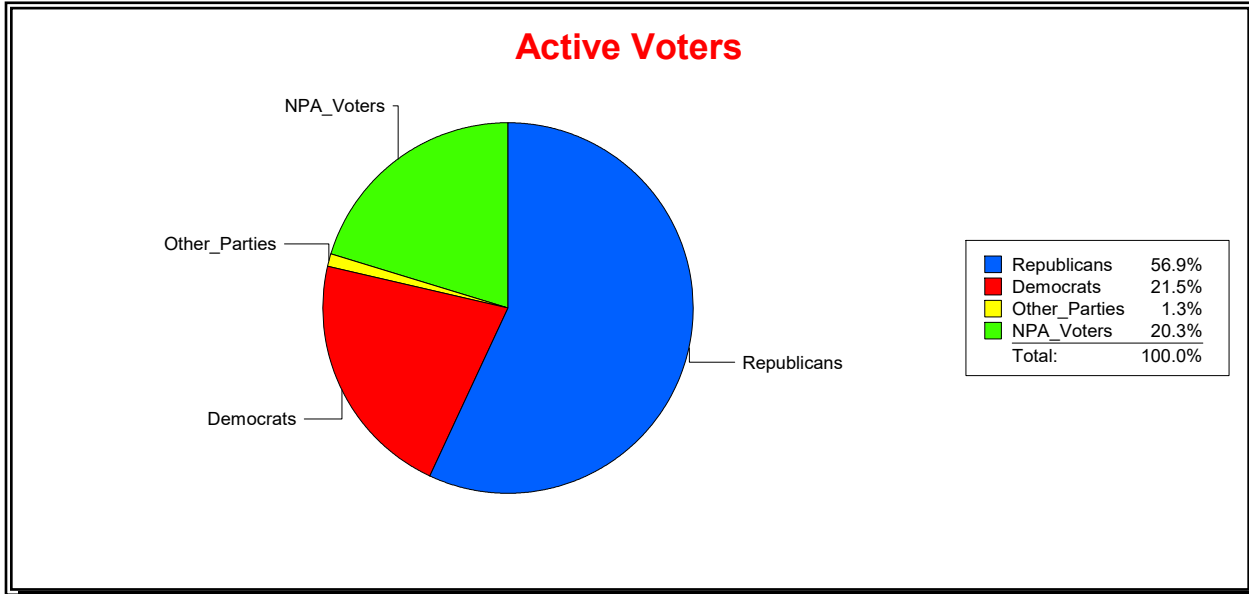

Supervisor of Elections

St Johns County, FL

Date 10/1/2020

Time 10:31 AM

Graphs of District Registration

Active Registered Voters

Inactive Voters

District	Total	Dems	Reps	NonP	Other	Total	Dems	Reps	NonP	Other
Julington Creek Comm Dev Dist	12,953	2,790	7,375	2,623	165	650	144	299	197	10