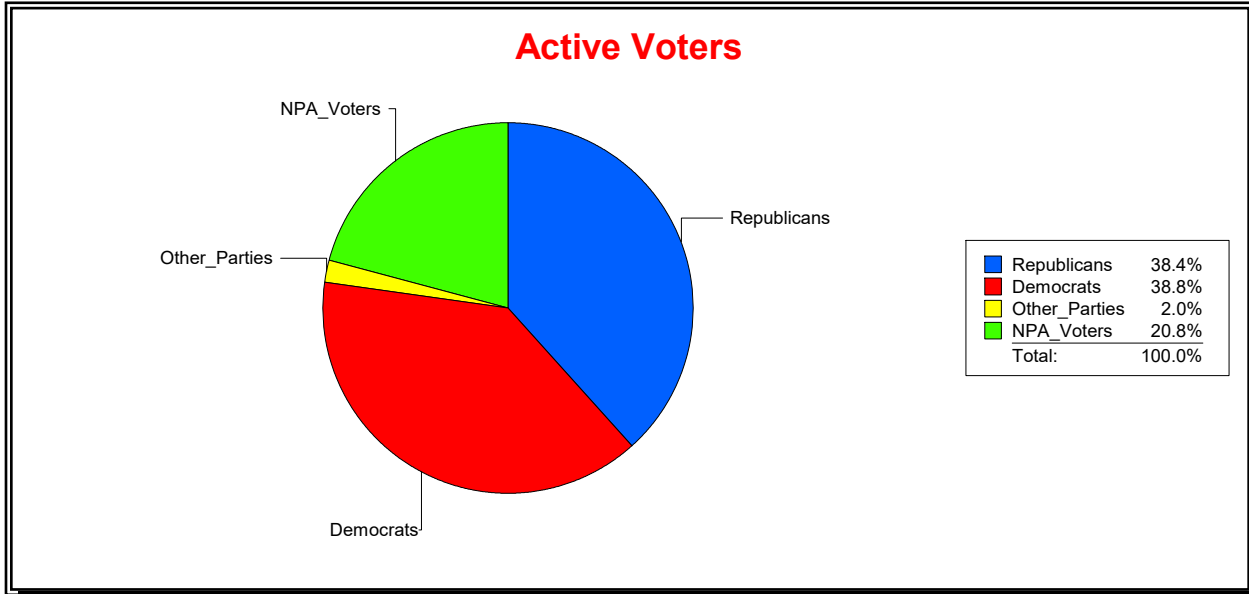

Vicky Oakes

Supervisor of Elections

St Johns County, FL

Date 10/1/2020

Time 10:31 AM

Graphs of District Registration

Active Registered Voters

Inactive Voters

District	Total	Dems	Reps	NonP	Other	Total	Dems	Reps	NonP	Other
St Augustine	11,102	4,307	4,260	2,311	224	1,114	349	322	417	26