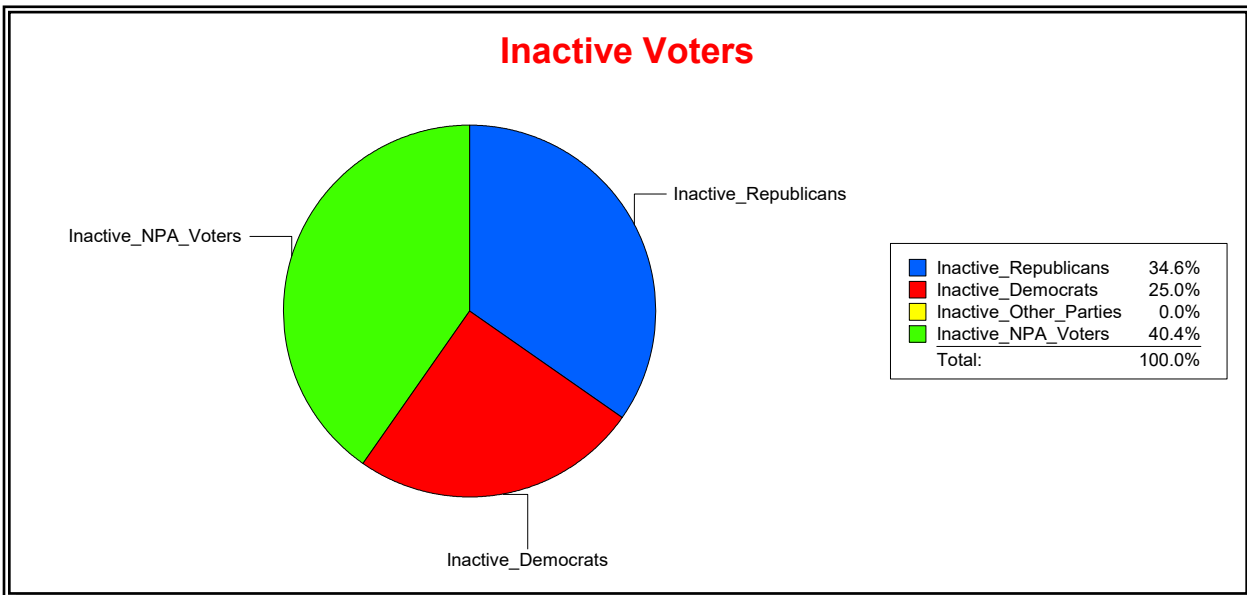

Supervisor of Elections

St Johns County, FL

Date 10/1/2020

Time 10:31 AM

Graphs of District Registration

Active Registered Voters

Inactive Voters

District	Total	Dems	Reps	NonP	Other	Total	Dems	Reps	NonP	Other
St Johns Forest Comm Dev Dist	1,149	297	564	273	15	52	13	18	21	0