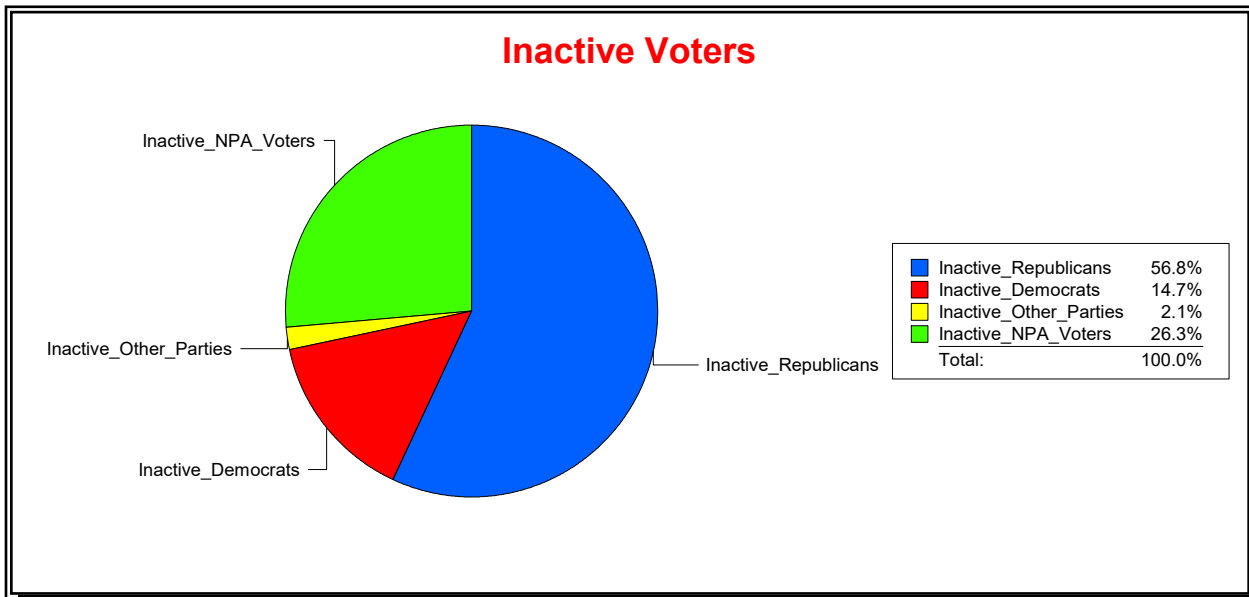

Vicky Oakes

Supervisor of Elections

St Johns County, FL

Date 10/1/2020

Time 10:31 AM

Graphs of District Registration

Active Registered Voters

Inactive Voters

District	Total	Dems	Reps	NonP	Other	Total	Dems	Reps	NonP	Other
Marshall Creek Comm Dev Dist	2,716	555	1,521	602	38	95	14	54	25	2