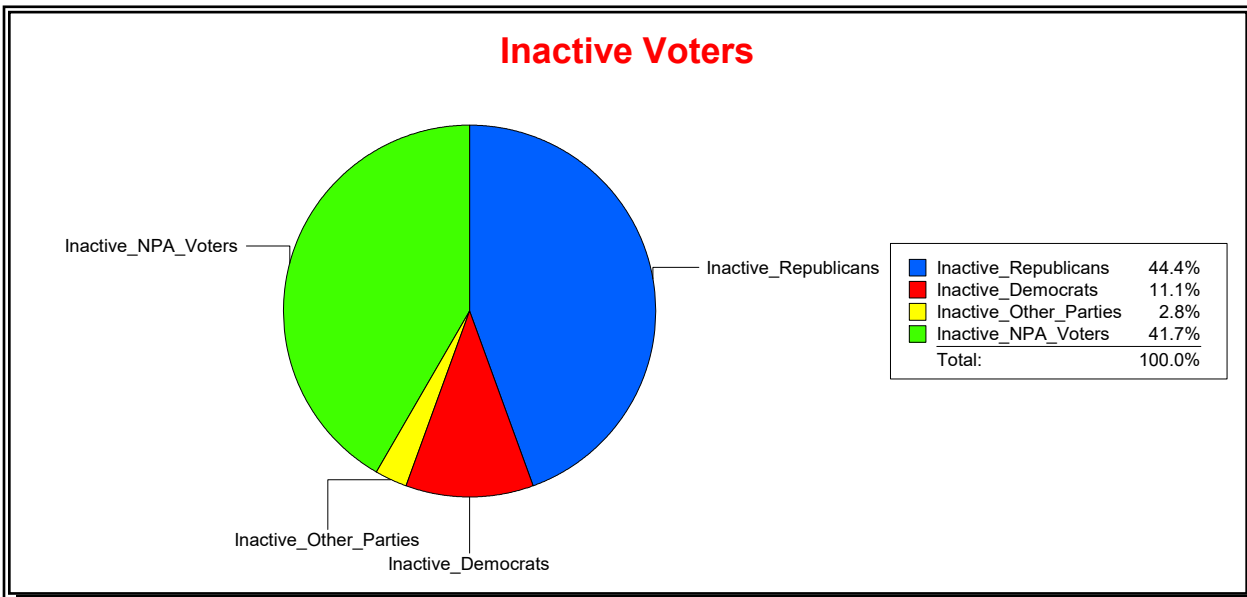

Supervisor of Elections

St Johns County, FL

Date 10/1/2020

Time 10:31 AM

Graphs of District Registration

Active Registered Voters

Inactive Voters

District	Total	Dems	Reps	NonP	Other	Total	Dems	Reps	NonP	Other
Glen St Johns Comm Dev Dist	1,024	226	534	251	13	36	4	16	15	1