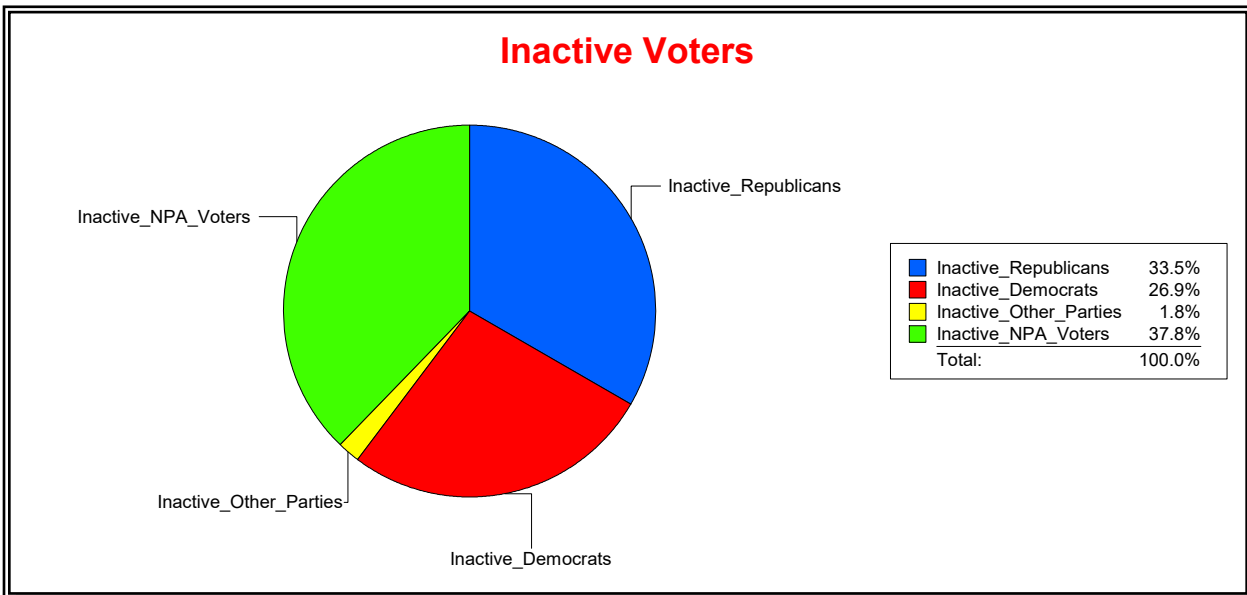

Vicky Oakes

Supervisor of Elections

St Johns County, FL

Date 10/1/2020

Time 10:31 AM

Graphs of District Registration

Active Registered Voters

Inactive Voters

District	Total	Dems	Reps	NonP	Other	Total	Dems	Reps	NonP	Other
County Commission - Dist 5	35,972	11,116	16,821	7,434	601	2,510	676	840	948	46