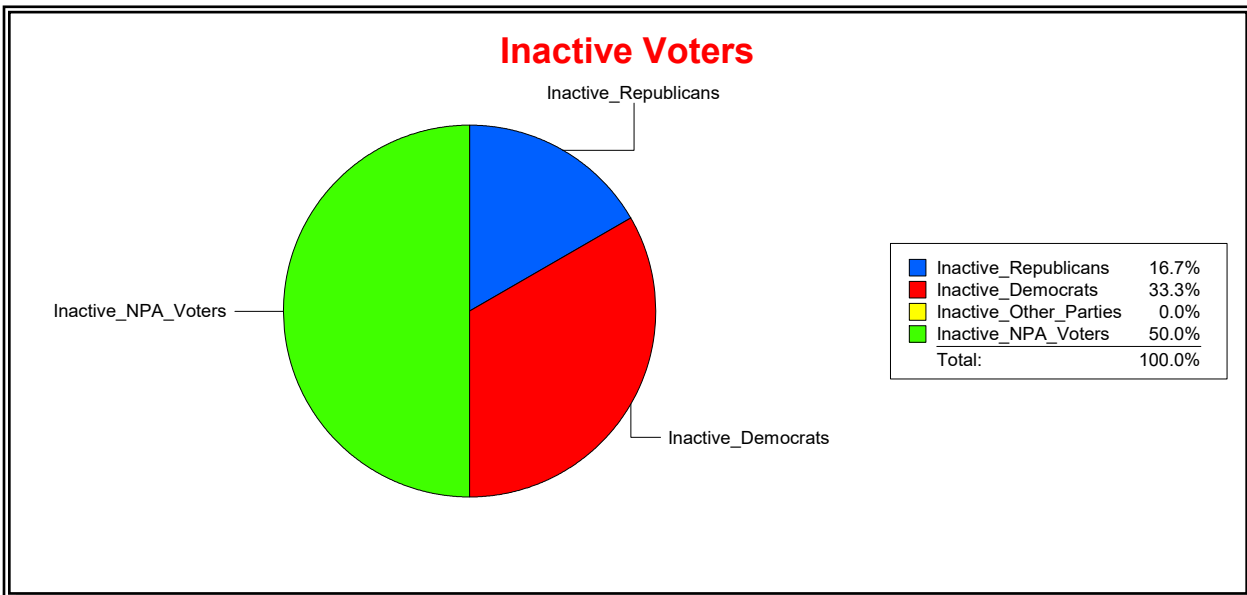

Vicky Oakes

Supervisor of Elections

St Johns County, FL

Date 10/1/2020

Time 10:31 AM

Graphs of District Registration

Active Registered Voters

Inactive Voters

District	Active Registered Voters					Inactive Voters				
	Total	Dems	Reps	NonP	Other	Total	Dems	Reps	NonP	Other
	702	175	289	231	7	6	2	1	3	0