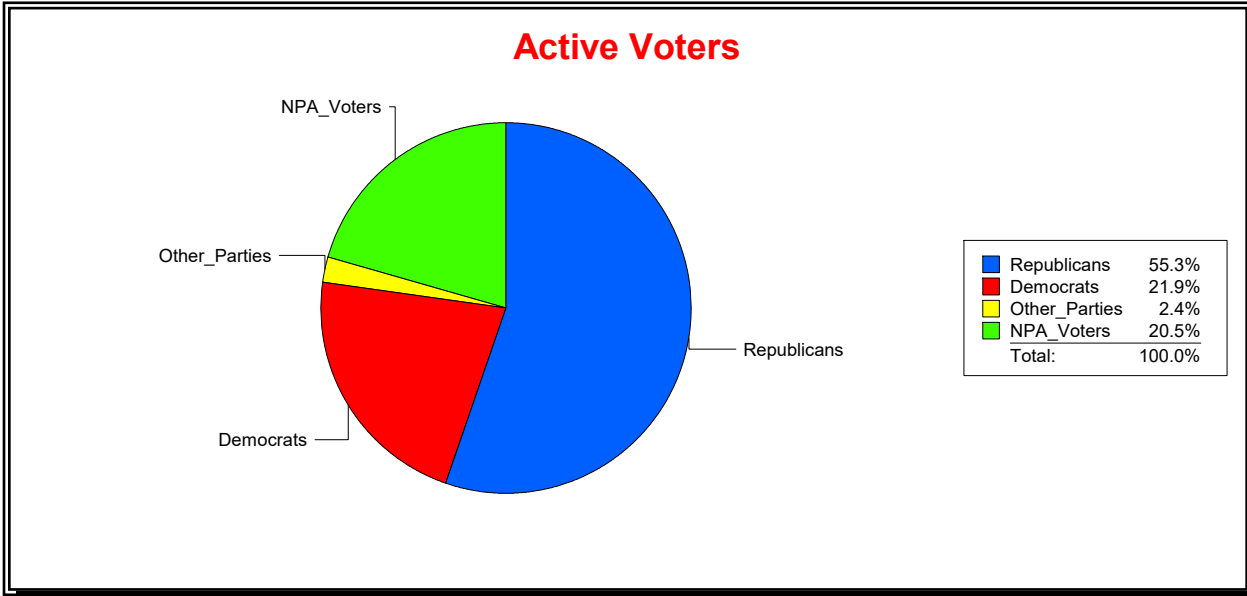

Vicky Oakes

Supervisor of Elections

St Johns County, FL

Date 10/1/2020

Time 10:31 AM

Graphs of District Registration

Active Registered Voters

Inactive Voters

District	Active Registered Voters					Inactive Voters				
	Total	Dems	Reps	NonP	Other	Total	Dems	Reps	NonP	Other
	1,446	317	799	296	34	13	5	3	5	0