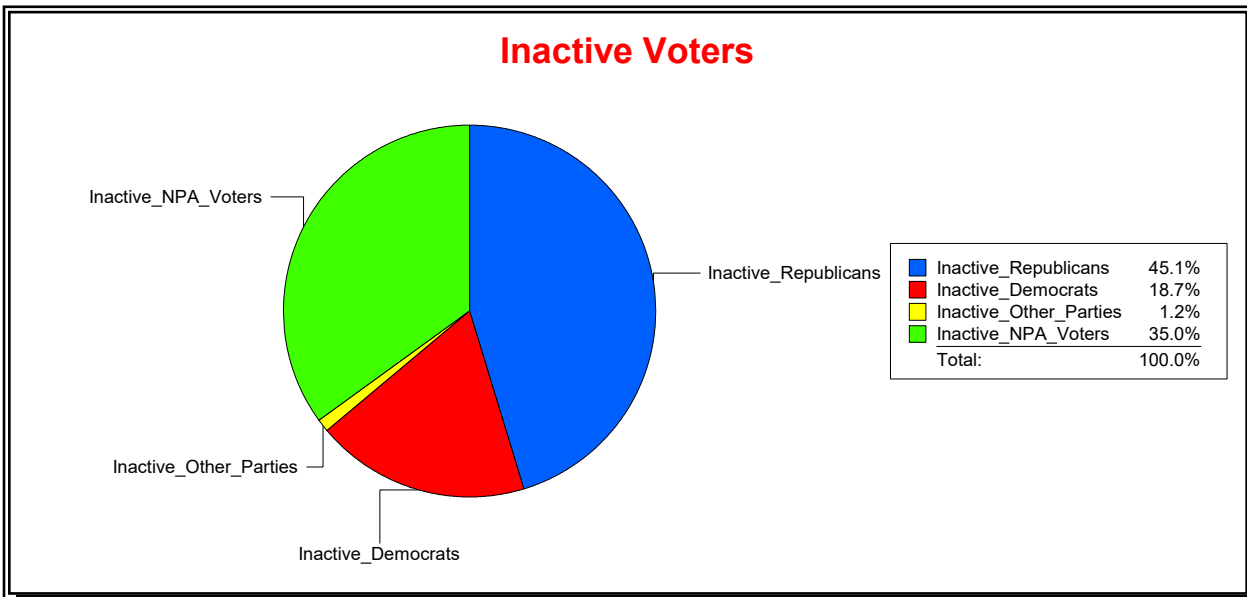

Vicky Oakes

Supervisor of Elections

St Johns County, FL

Date 10/1/2020

Time 10:31 AM

Graphs of District Registration

Active Registered Voters

Inactive Voters

District	Total	Dems	Reps	NonP	Other	Total	Dems	Reps	NonP	Other
School Board - Dist 4	50,357	10,639	28,333	10,525	860	2,153	402	972	754	25