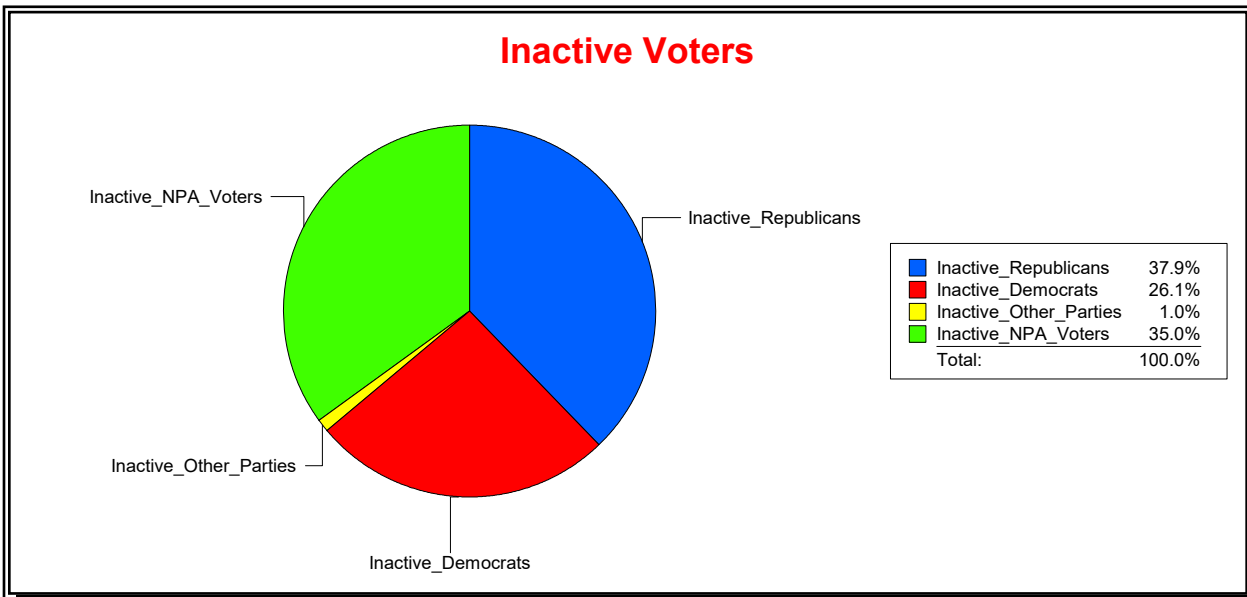

Vicky Oakes

Supervisor of Elections

St Johns County, FL

Date 10/1/2020

Time 10:31 AM

Graphs of District Registration

Active Registered Voters

Inactive Voters

District	Total	Dems	Reps	NonP	Other	Total	Dems	Reps	NonP	Other
School Board - Dist 2	37,105	9,796	18,885	7,894	530	2,121	553	804	742	22