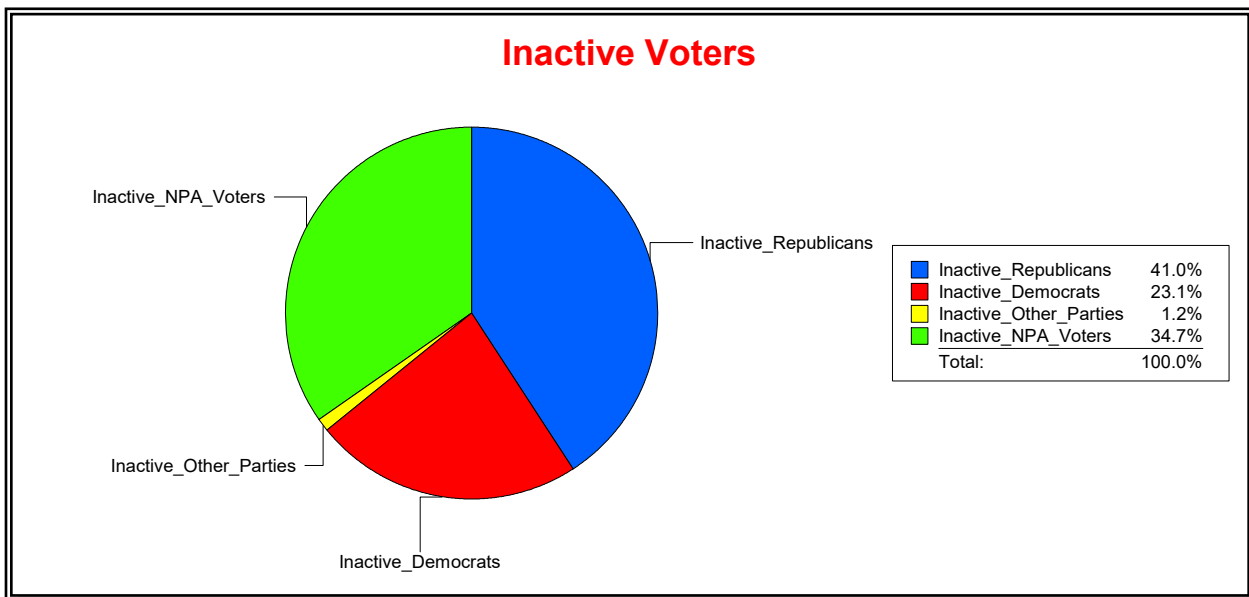

Vicky Oakes

Supervisor of Elections

St Johns County, FL

Date 10/1/2020

Time 10:31 AM

Graphs of District Registration

Active Registered Voters

Inactive Voters

District	Total	Dems	Reps	NonP	Other	Total	Dems	Reps	NonP	Other
St Johns County	191,182	45,673	103,162	39,430	2,917	8,836	2,044	3,620	3,069	103