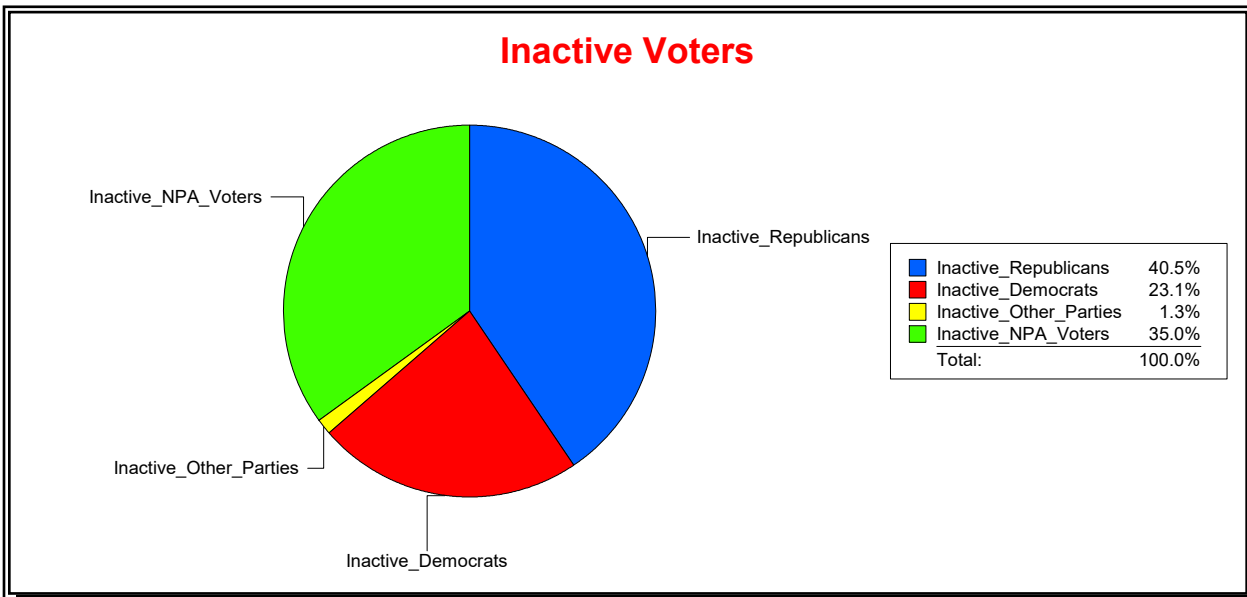

Graphs of District Registration

Active Registered Voters

Inactive Voters

District	Total	Dems	Reps	NonP	Other	Total	Dems	Reps	NonP	Other
State Representative - Dist 17	176,426	43,113	93,824	36,714	2,775	8,727	2,018	3,537	3,056	116