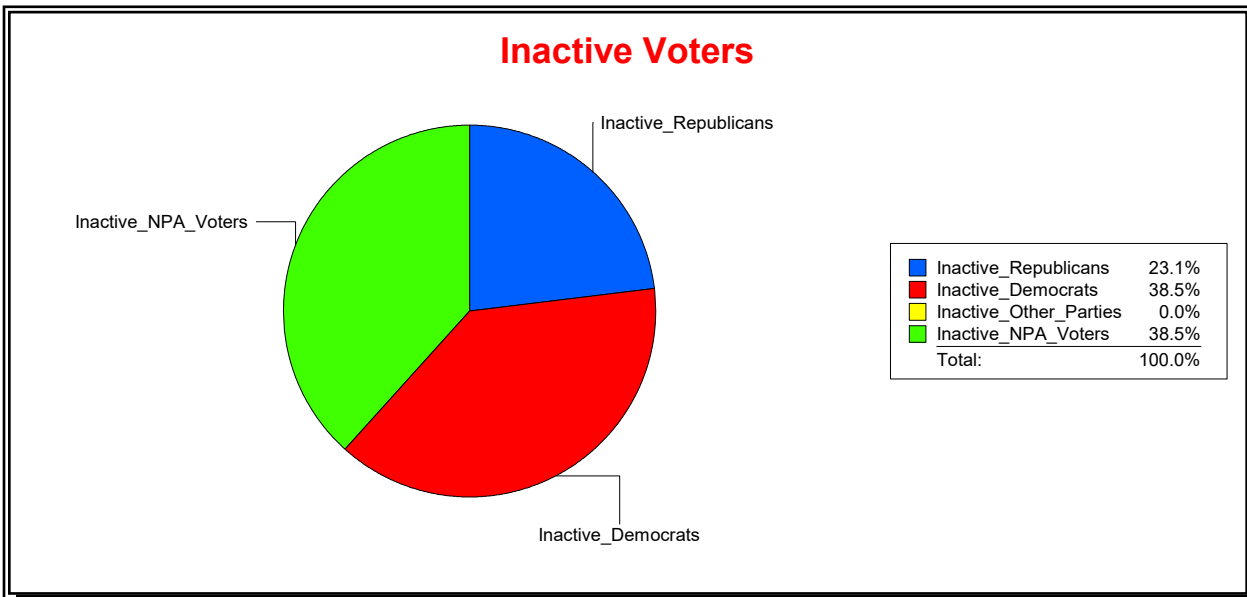

Vicky Oakes

Supervisor of Elections

St Johns County, FL

Date 10/1/2020

Time 10:31 AM

Graphs of District Registration

Active Registered Voters

Inactive Voters

District	Active Registered Voters					Inactive Voters				
	Total	Dems	Reps	NonP	Other	Total	Dems	Reps	NonP	Other
	1,446	317	799	296	34	13	5	3	5	0