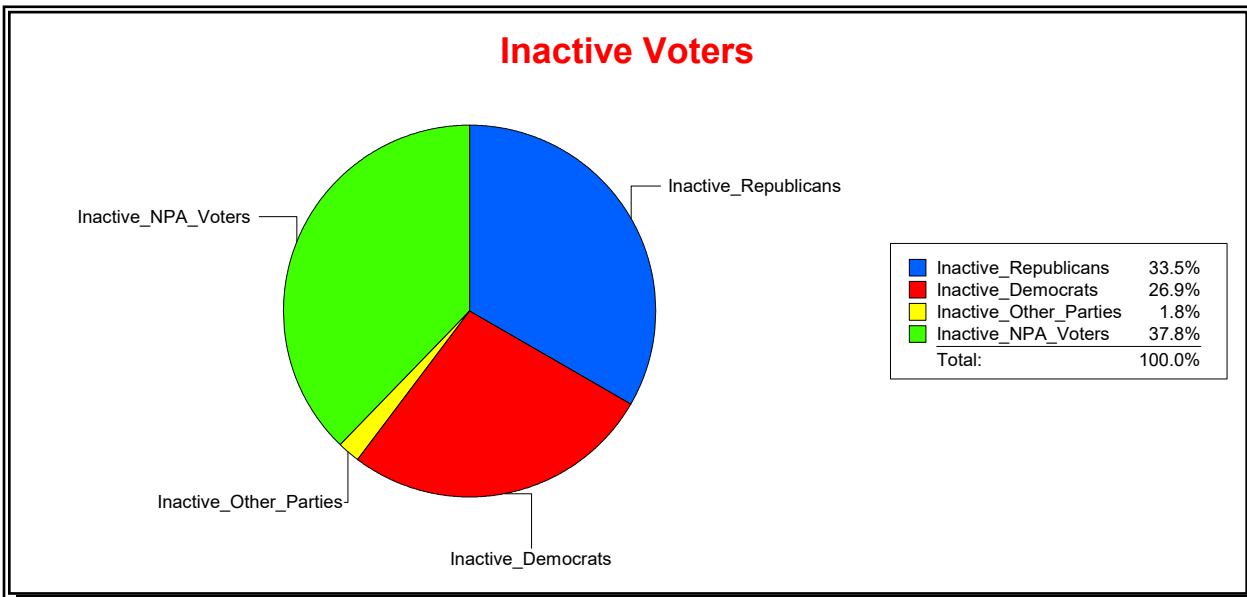

Vicky Oakes

Supervisor of Elections

St Johns County, FL

Date 10/1/2020

Time 10:31 AM

Graphs of District Registration

Active Registered Voters

Inactive Voters

District	Total	Dems	Reps	NonP	Other	Total	Dems	Reps	NonP	Other
School Board - Dist 5	35,972	11,116	16,821	7,434	601	2,510	676	840	948	46