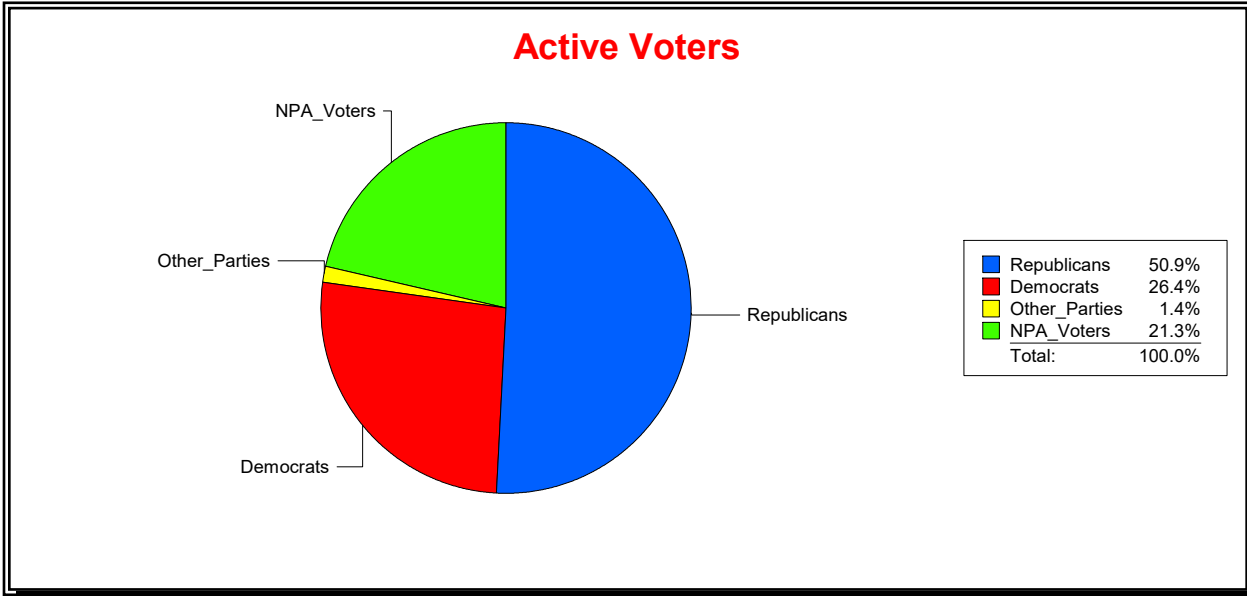

Vicky Oakes

Supervisor of Elections

St Johns County, FL

Date 10/1/2020

Time 10:31 AM

Graphs of District Registration

Active Registered Voters

Inactive Voters

District	Total	Dems	Reps	NonP	Other	Total	Dems	Reps	NonP	Other
School Board - Dist 2	37,105	9,796	18,885	7,894	530	2,121	553	804	742	22