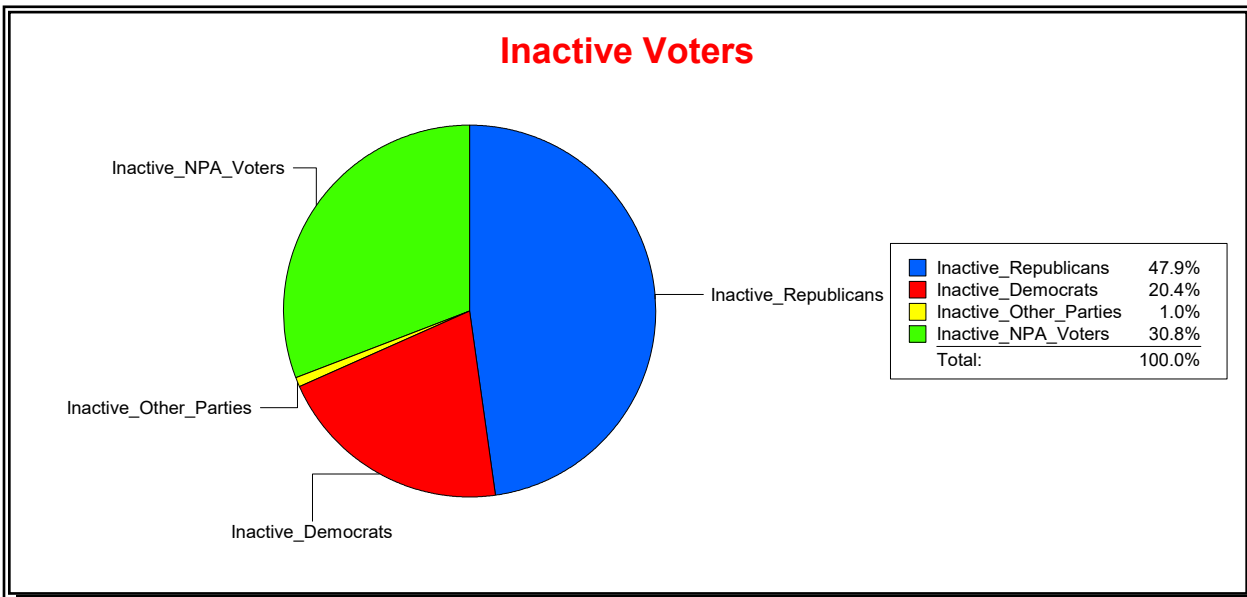

District	Total	Dems	Reps	NonP	Other	Total	Dems	Reps	NonP	Other
St. Johns County	208,027	51,638	110,203	42,969	3,217	10,337	2,482	4,076	3,645	134

Vicky Oakes

Supervisor of Elections

St Johns County, FL

Date 10/1/2020

Time 10:31 AM

Graphs of District Registration

Active Registered Voters

Inactive Voters

District	Total	Dems	Reps	NonP	Other	Total	Dems	Reps	NonP	Other
County Commission - Dist 1	46,766	9,910	26,584	9,594	678	1,765	360	845	543	17