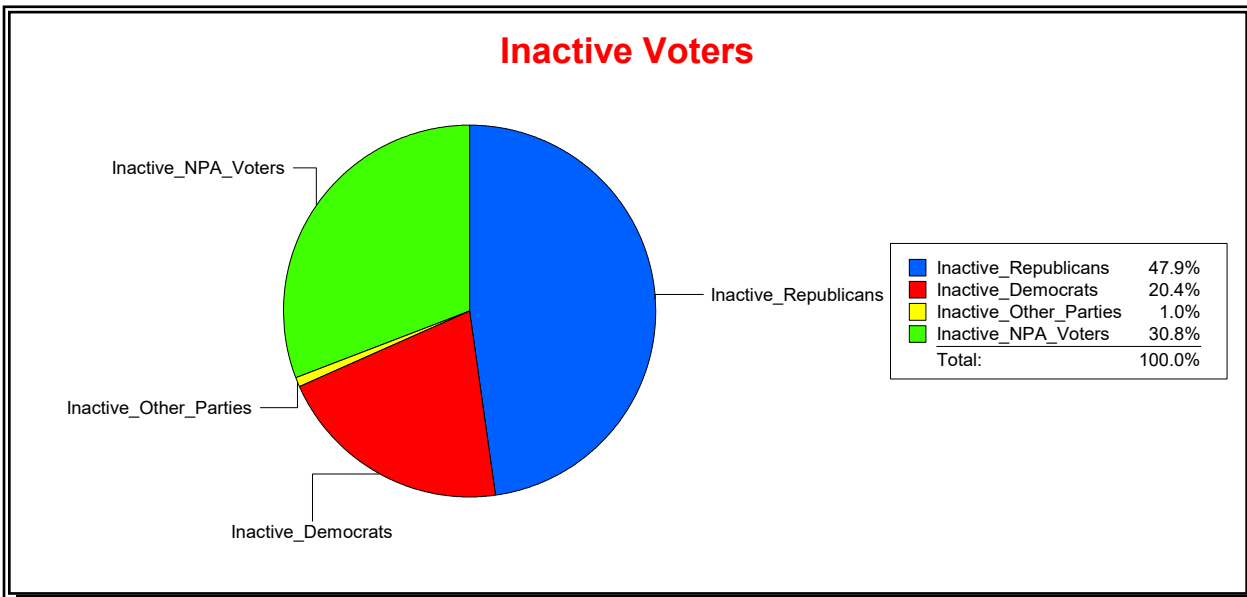

Vicky Oakes

Supervisor of Elections

St Johns County, FL

Date 10/1/2020

Time 10:31 AM

Graphs of District Registration

Active Registered Voters

Inactive Voters

District	Total	Dems	Reps	NonP	Other	Total	Dems	Reps	NonP	Other
School Board - Dist 1	46,766	9,910	26,584	9,594	678	1,765	360	845	543	17