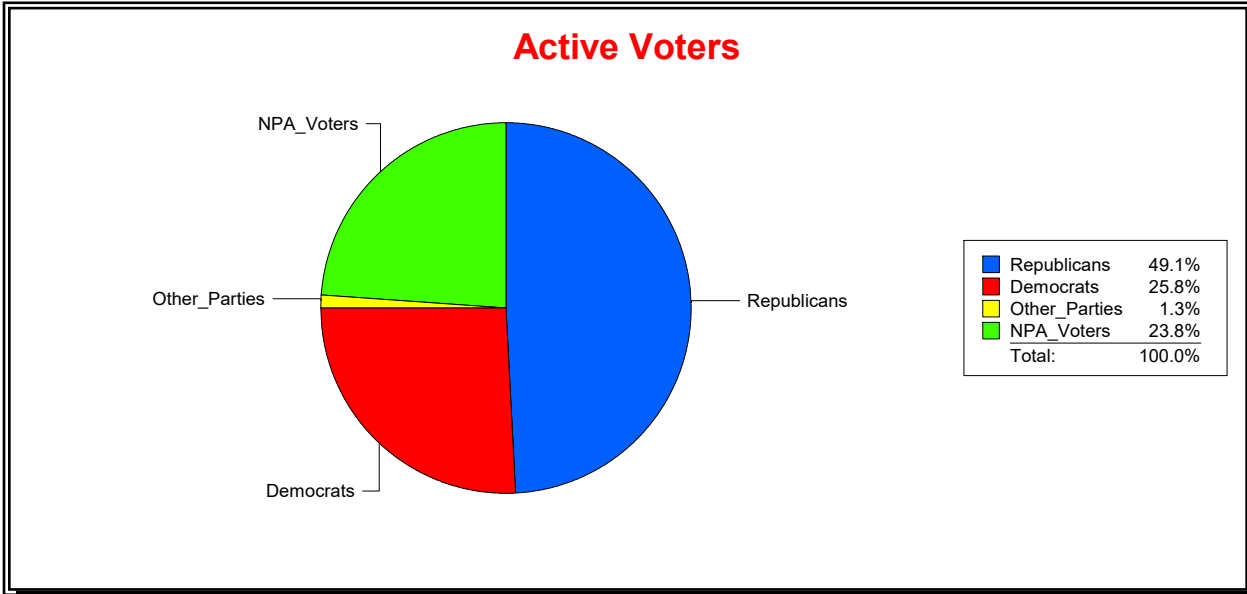

Supervisor of Elections

St Johns County, FL

Date 10/1/2020

Time 10:31 AM

Graphs of District Registration

Active Registered Voters

Inactive Voters

District	Total	Dems	Reps	NonP	Other	Total	Dems	Reps	NonP	Other
St Johns Forest Comm Dev Dist	1,149	297	564	273	15	52	13	18	21	0