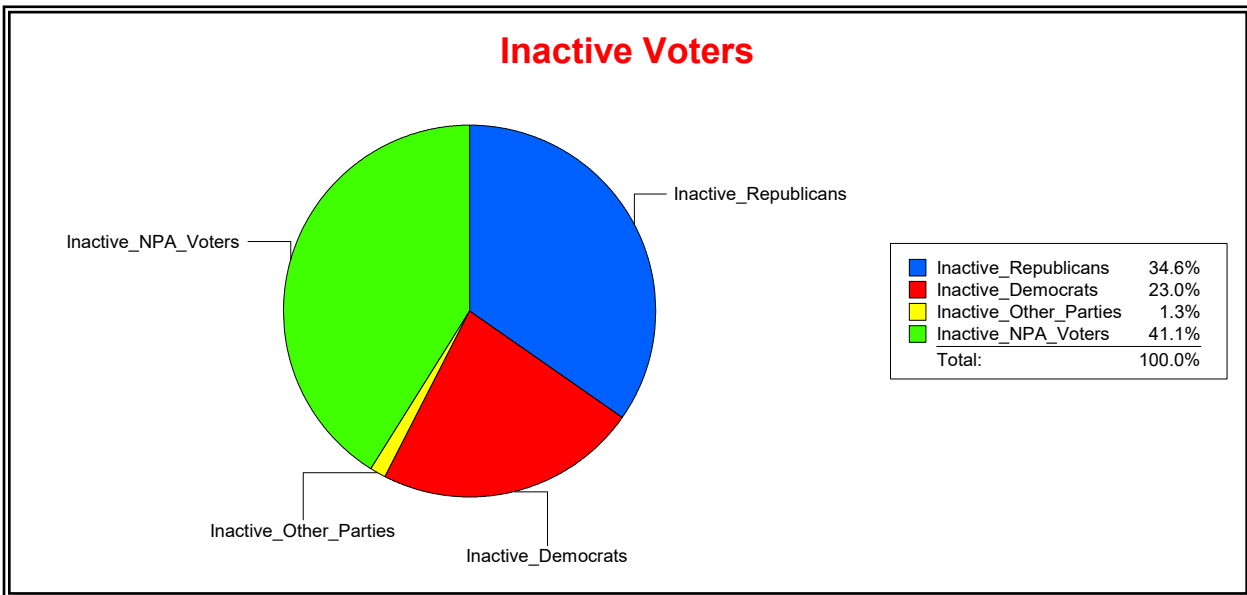

Vicky Oakes

Supervisor of Elections

St Johns County, FL

Date 10/1/2020

Time 10:31 AM

Graphs of District Registration

Active Registered Voters

Inactive Voters

District	Total	Dems	Reps	NonP	Other	Total	Dems	Reps	NonP	Other
St Augustine Beach	5,743	1,658	2,781	1,228	76	387	89	134	159	5