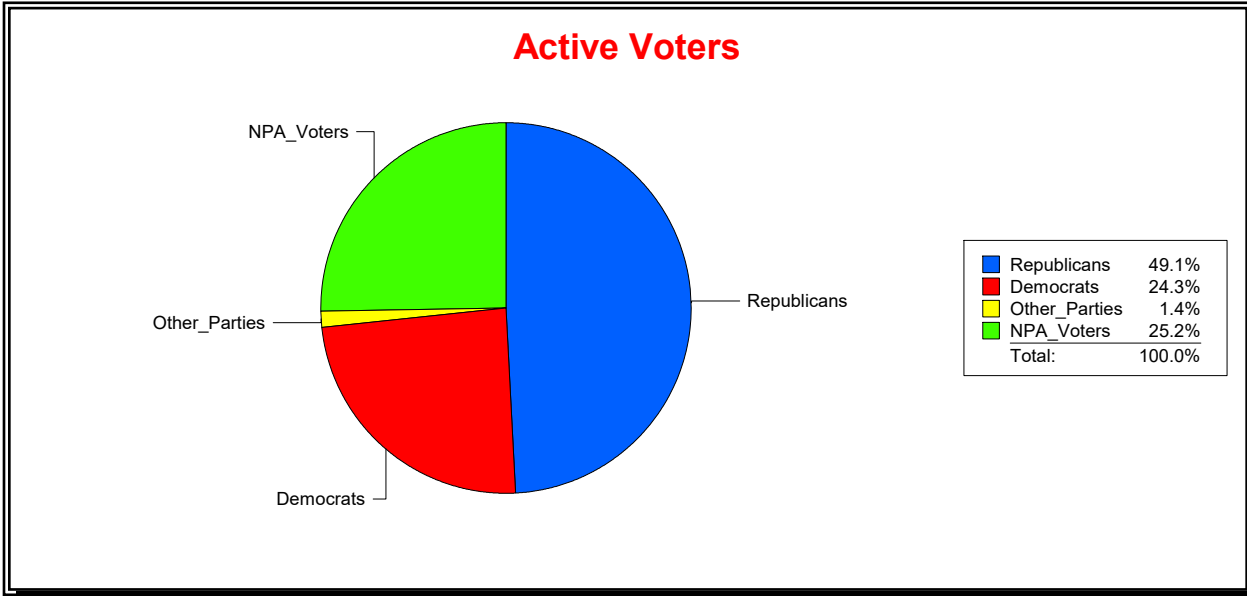

Supervisor of Elections

St Johns County, FL

Date 10/1/2020

Time 10:31 AM

Graphs of District Registration

Active Registered Voters

Inactive Voters

District	Total	Dems	Reps	NonP	Other	Total	Dems	Reps	NonP	Other
Durbin Crossing Comm Dev Dist	4,745	1,151	2,330	1,197	67	230	55	105	67	3