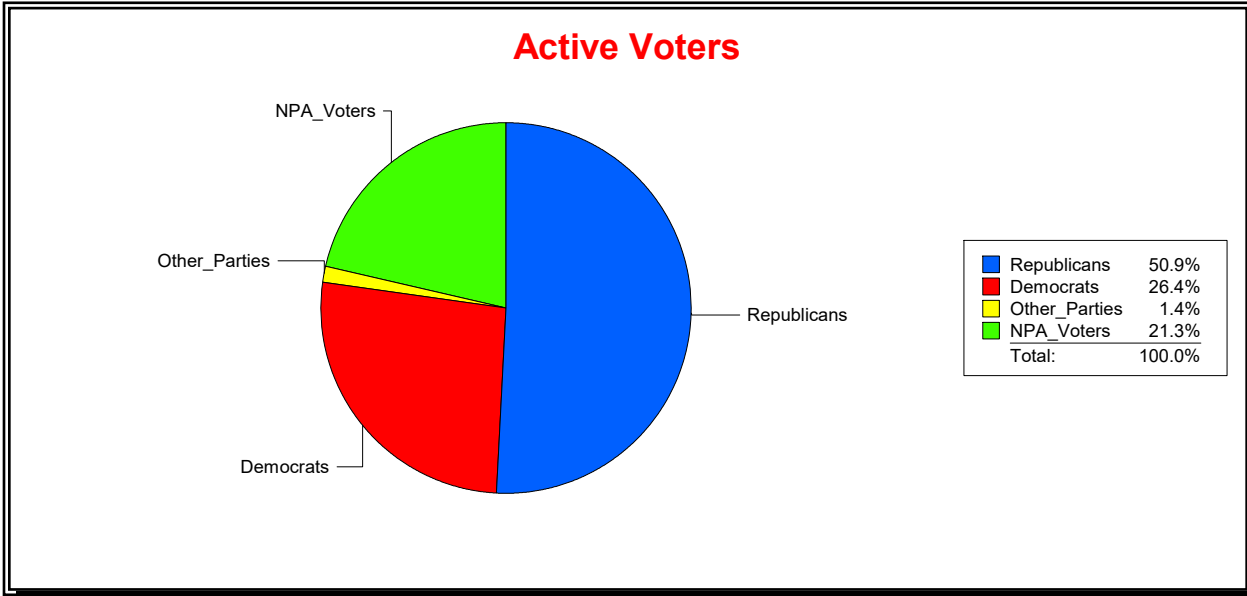

Vicky Oakes

Supervisor of Elections

St Johns County, FL

Date 10/1/2020

Time 10:31 AM

Graphs of District Registration

Active Registered Voters

Inactive Voters

District	Total	Dems	Reps	NonP	Other	Total	Dems	Reps	NonP	Other
County Commission - Dist 2	37,105	9,796	18,885	7,894	530	2,121	553	804	742	22