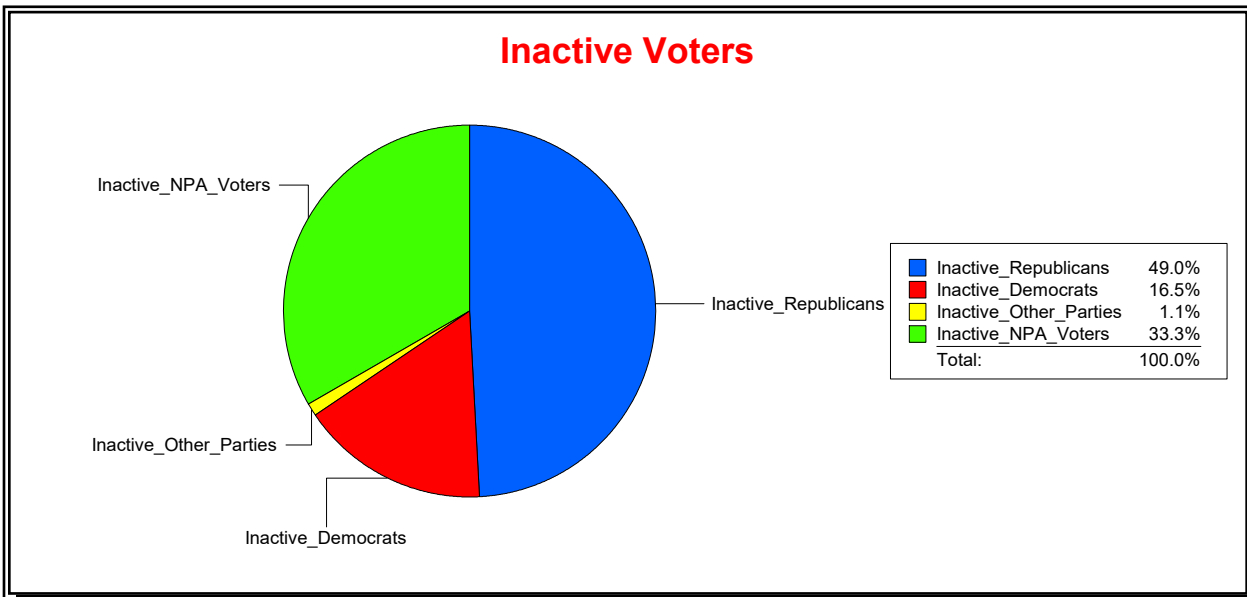

Vicky Oakes

Supervisor of Elections

St Johns County, FL

Date 10/1/2020

Time 10:31 AM

Graphs of District Registration

Active Registered Voters

Inactive Voters

District	Total	Dems	Reps	NonP	Other	Total	Dems	Reps	NonP	Other
Tolomato Comm Dev Dist	13,446	3,066	7,067	3,028	285	363	60	178	121	4