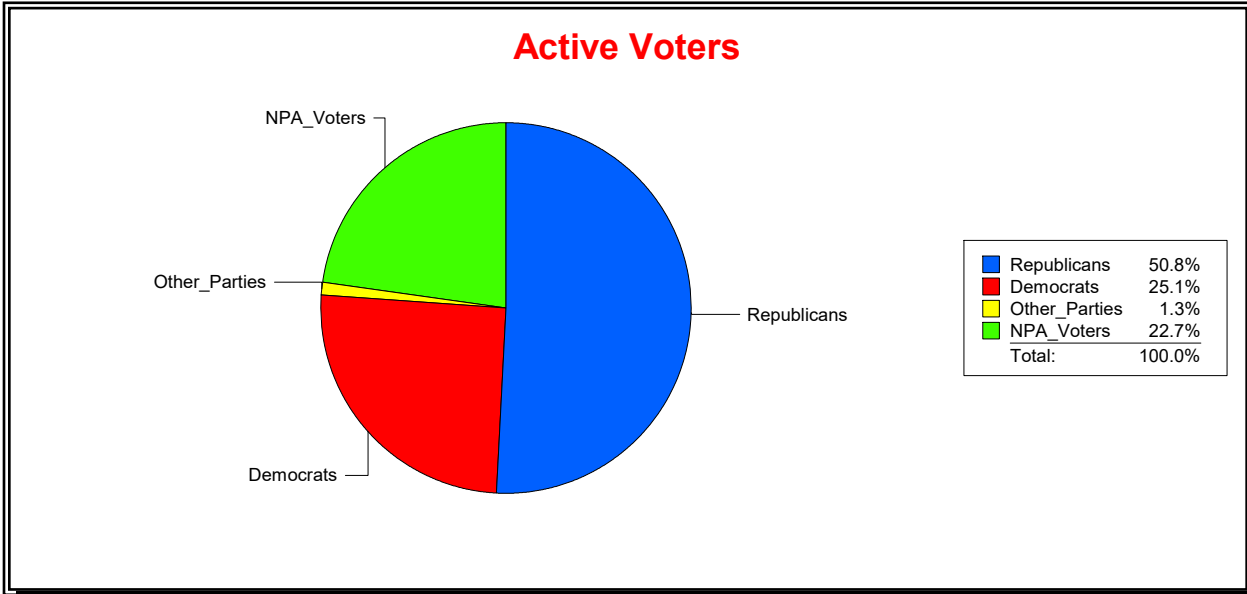

Vicky Oakes

Supervisor of Elections

St Johns County, FL

Date 10/1/2020

Time 10:31 AM

Graphs of District Registration

Active Registered Voters

Inactive Voters

District	Total	Dems	Reps	NonP	Other	Total	Dems	Reps	NonP	Other
Brandy Creek Comm Dev Dist	1,336	336	679	303	18	99	20	55	23	1