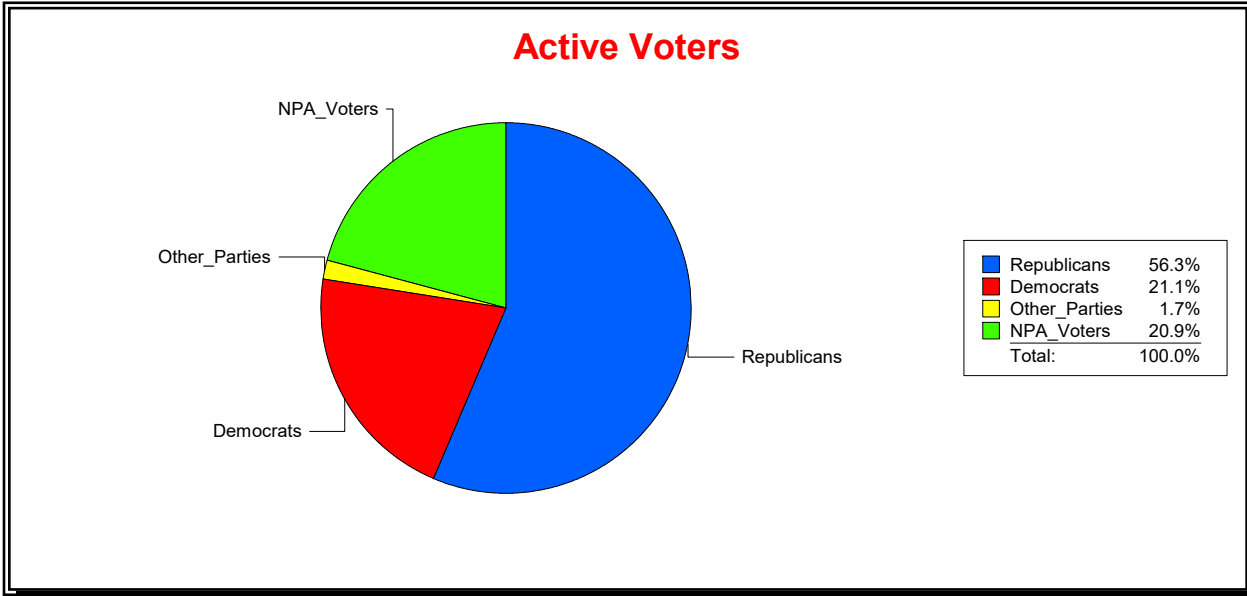

Vicky Oakes

Supervisor of Elections

St Johns County, FL

Date 10/1/2020

Time 10:31 AM

Graphs of District Registration

Active Registered Voters

Inactive Voters

District	Total	Dems	Reps	NonP	Other	Total	Dems	Reps	NonP	Other
County Commission - Dist 4	50,357	10,639	28,333	10,525	860	2,153	402	972	754	25