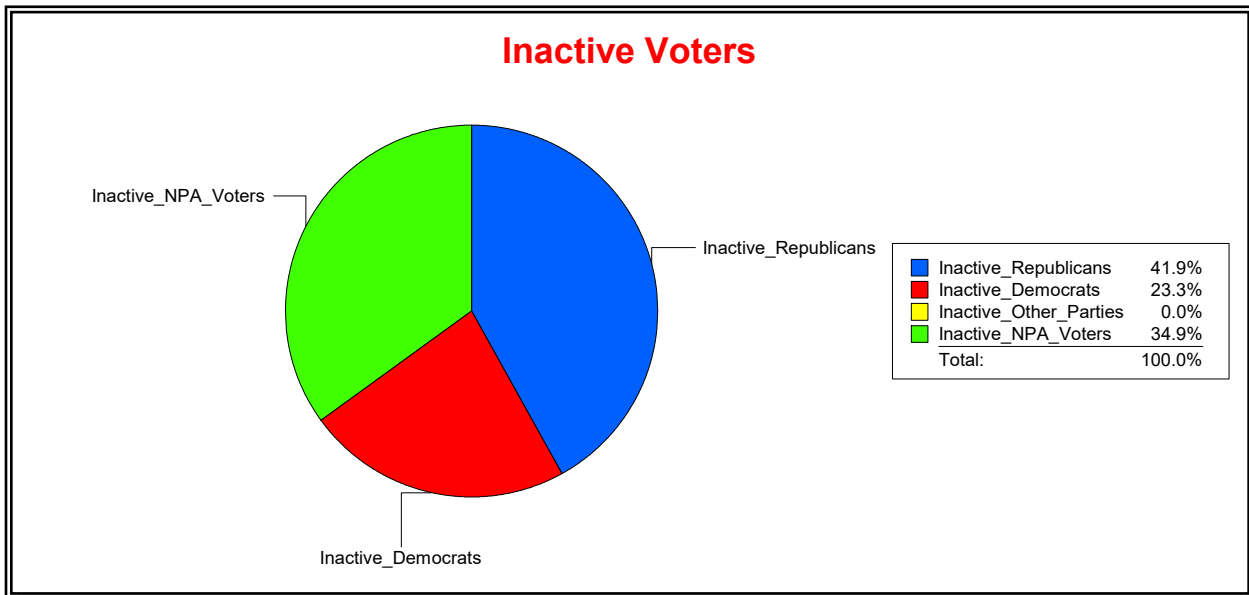

Vicky Oakes

Supervisor of Elections

St Johns County, FL

Date 10/1/2020

Time 10:31 AM

Graphs of District Registration

Active Registered Voters

Inactive Voters

District	Total	Dems	Reps	NonP	Other	Total	Dems	Reps	NonP	Other
Heritage Park Comm Dev Dist	1,411	428	629	330	24	43	10	18	15	0