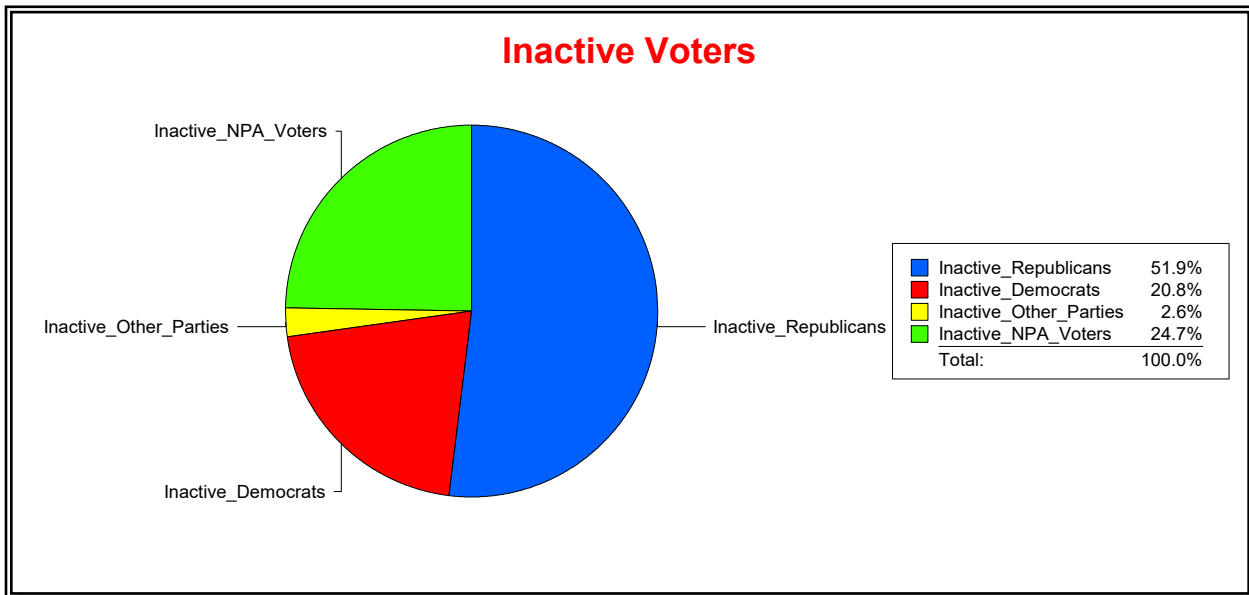

Vicky Oakes

Supervisor of Elections

St Johns County, FL

Date 10/1/2020

Time 10:31 AM

Graphs of District Registration

Active Registered Voters

Inactive Voters

District	Total	Dems	Reps	NonP	Other	Total	Dems	Reps	NonP	Other
Sampson Creek Comm Dev Dist	1,956	311	1,274	351	20	77	16	40	19	2