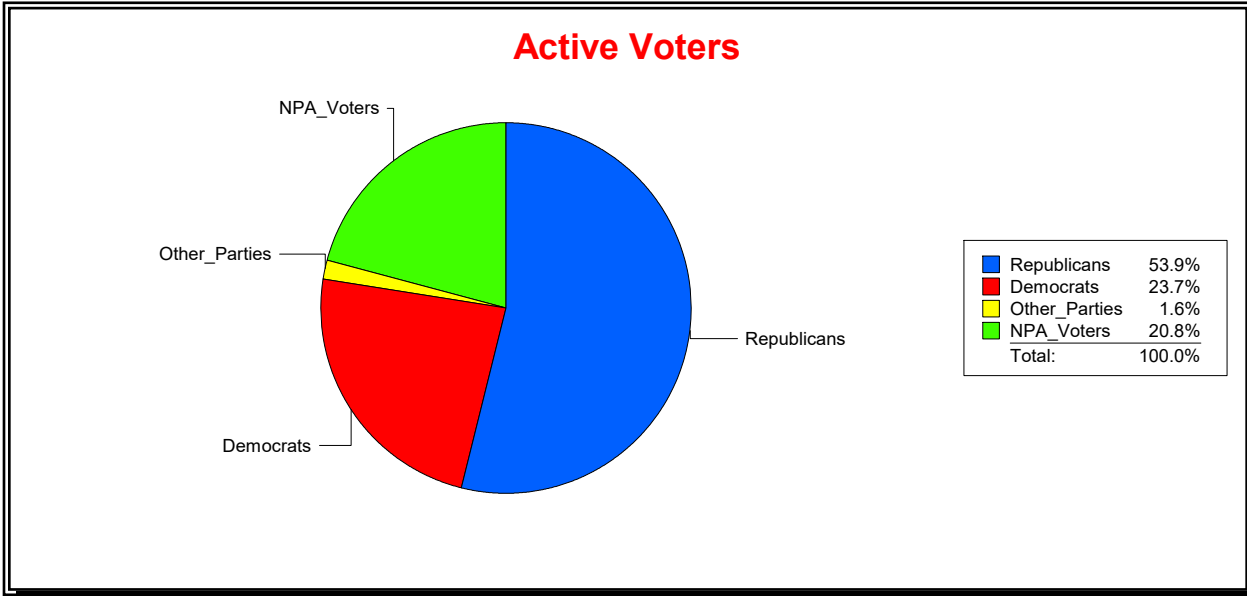

Vicky Oakes

Supervisor of Elections

St Johns County, FL

Date 12/2/2020

Time 03:21 PM

Graphs of District Registration

Active Registered Voters

Inactive Voters

District	Total	Dems	Reps	NonP	Other	Total	Dems	Reps	NonP	Other
St Johns County	195,262	46,304	105,276	40,543	3,139	8,012	1,872	3,262	2,785	93