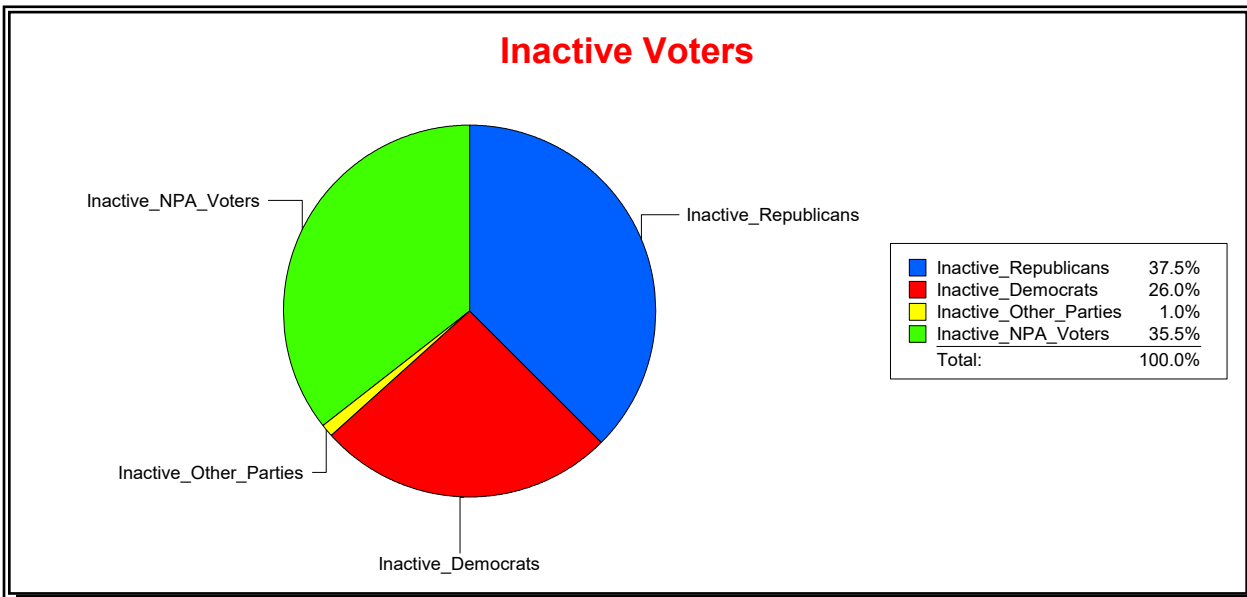

Vicky Oakes

Supervisor of Elections

St Johns County, FL

Date 12/2/2020

Time 03:21 PM

Graphs of District Registration

Active Registered Voters

Inactive Voters

District	Total	Dems	Reps	NonP	Other	Total	Dems	Reps	NonP	Other
County Commission - Dist 2	38,037	9,951	19,396	8,113	577	1,883	489	706	669	19