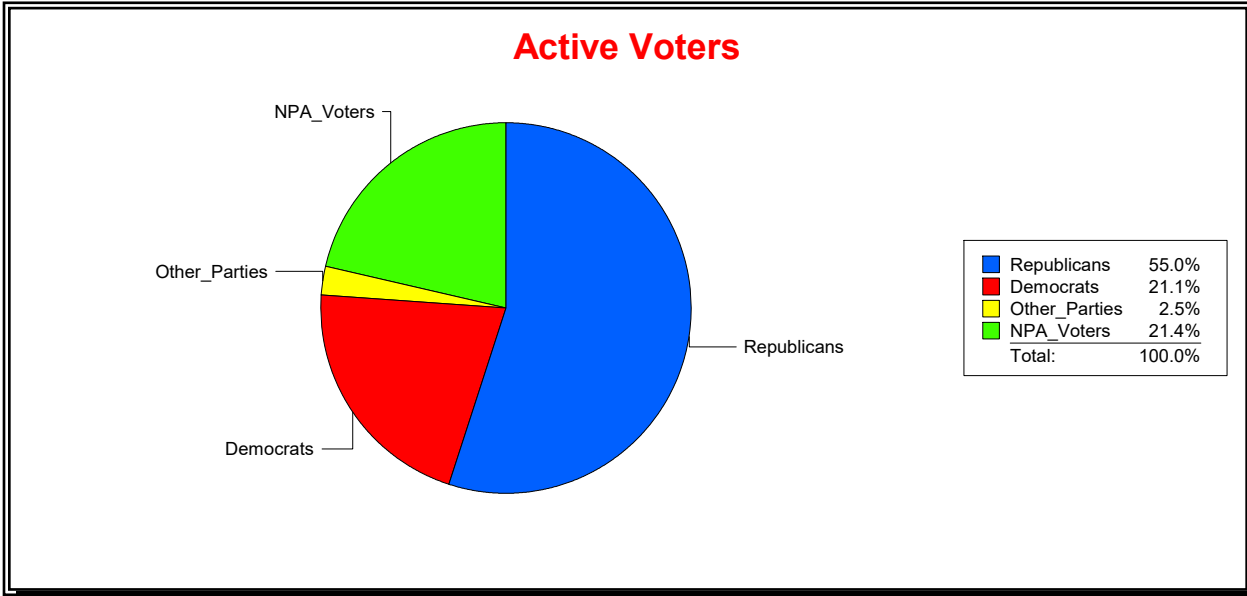

Vicky Oakes

Supervisor of Elections

St Johns County, FL

Date 12/2/2020

Time 03:21 PM

Graphs of District Registration

Active Registered Voters

Inactive Voters

District	Total	Dems	Reps	NonP	Other	Total	Dems	Reps	NonP	Other
	1,550	327	852	332	39	12	4	3	5	0