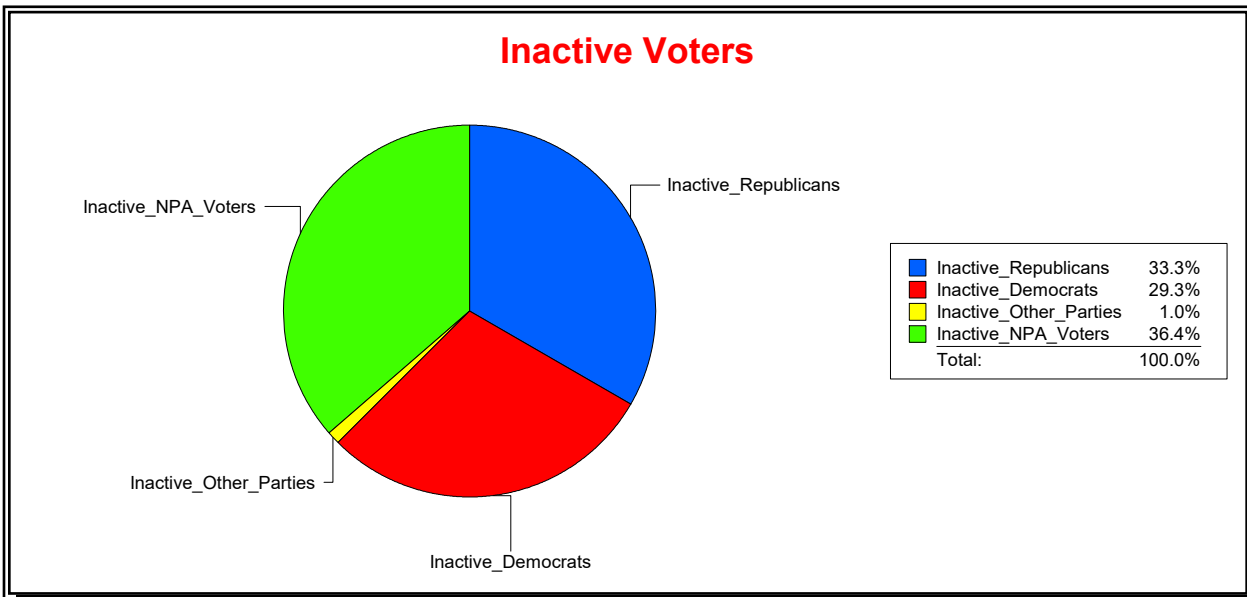

Vicky Oakes

Supervisor of Elections

St Johns County, FL

Date 12/2/2020

Time 03:21 PM

Graphs of District Registration

Active Registered Voters

Inactive Voters

District	Total	Dems	Reps	NonP	Other	Total	Dems	Reps	NonP	Other
State Representative - Dist 24	32,287	8,609	16,799	6,397	482	1,447	424	482	526	15