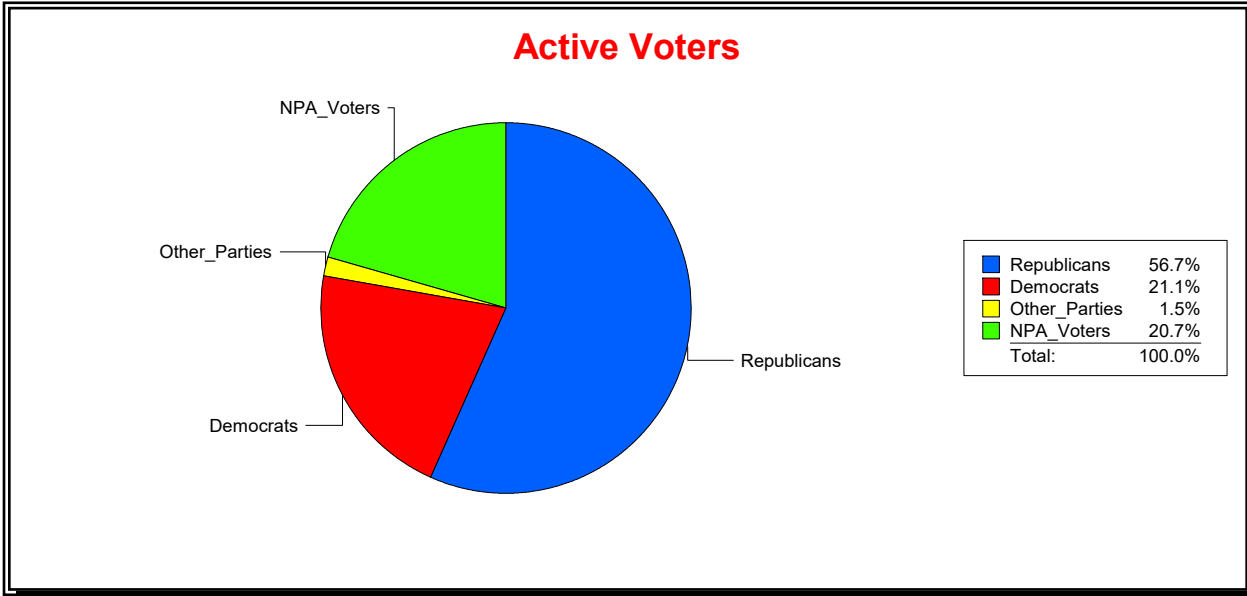

Vicky Oakes

Supervisor of Elections

St Johns County, FL

Date 12/2/2020

Time 03:21 PM

Graphs of District Registration

Active Registered Voters

Inactive Voters

District	Total	Dems	Reps	NonP	Other	Total	Dems	Reps	NonP	Other
County Commission - Dist 1	47,868	10,121	27,132	9,895	720	1,629	341	772	501	15