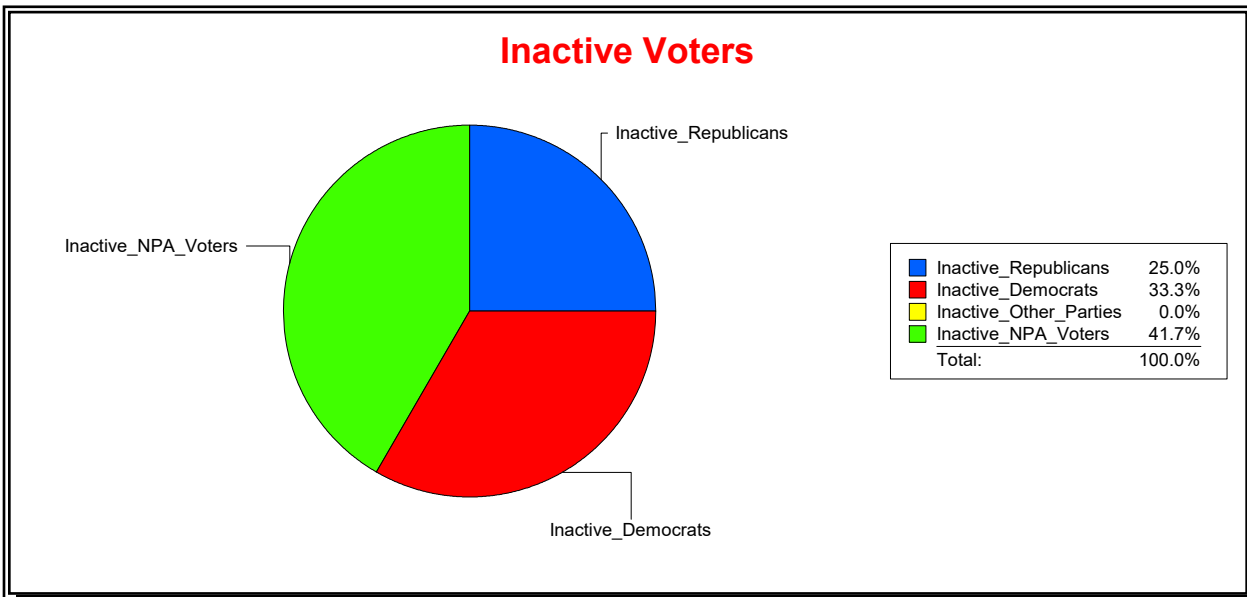

Vicky Oakes

Supervisor of Elections

St Johns County, FL

Date 12/2/2020

Time 03:21 PM

Graphs of District Registration

Active Registered Voters

Inactive Voters

District	Total	Dems	Reps	NonP	Other	Total	Dems	Reps	NonP	Other
	1,550	327	852	332	39	12	4	3	5	0