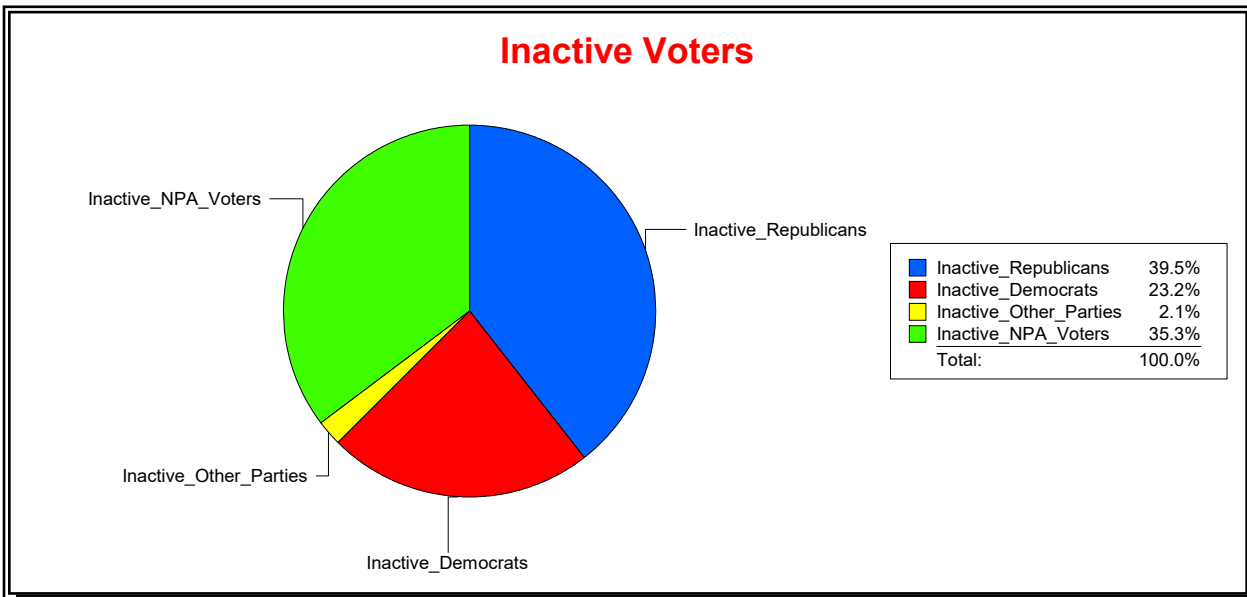

Vicky Oakes

Supervisor of Elections

St Johns County, FL

Date 12/2/2020

Time 03:21 PM

Graphs of District Registration

Active Registered Voters

Inactive Voters

District	Total	Dems	Reps	NonP	Other	Total	Dems	Reps	NonP	Other
Heritage Landing Comm Dev Dist	2,684	705	1,283	648	48	190	44	75	67	4