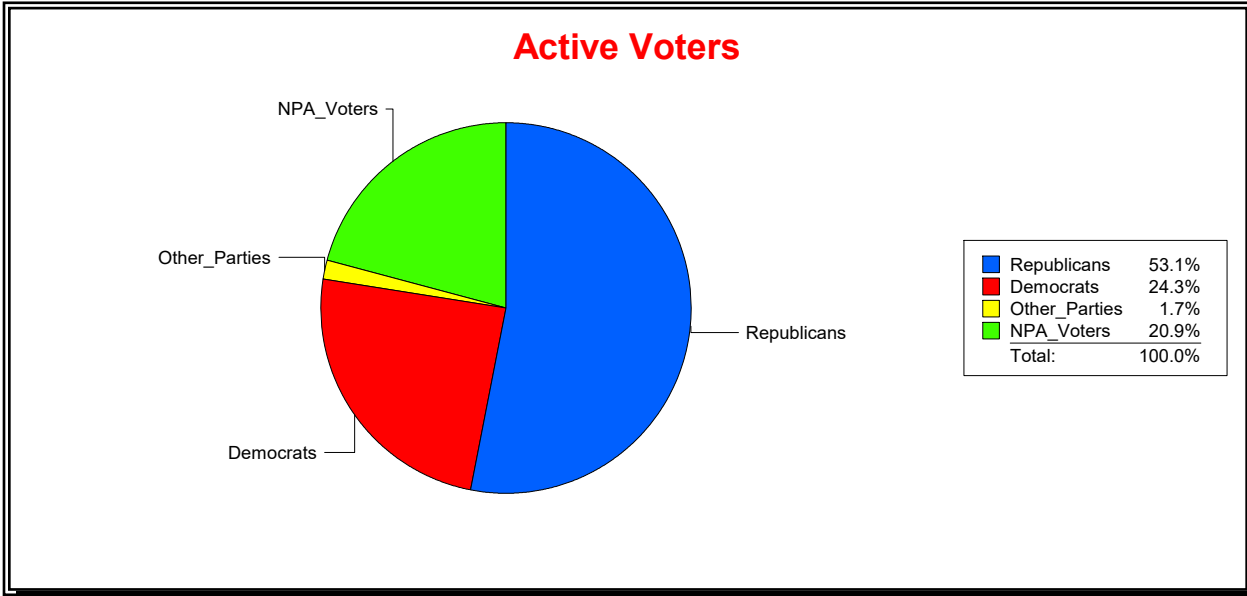

Active Registered Voters

Inactive Voters

District	Total	Dems	Reps	NonP	Other	Total	Dems	Reps	NonP	Other
US Congress - Dist 4	184,081	44,713	97,769	38,549	3,050	8,048	1,880	3,223	2,836	109

Vicky Oakes

Supervisor of Elections