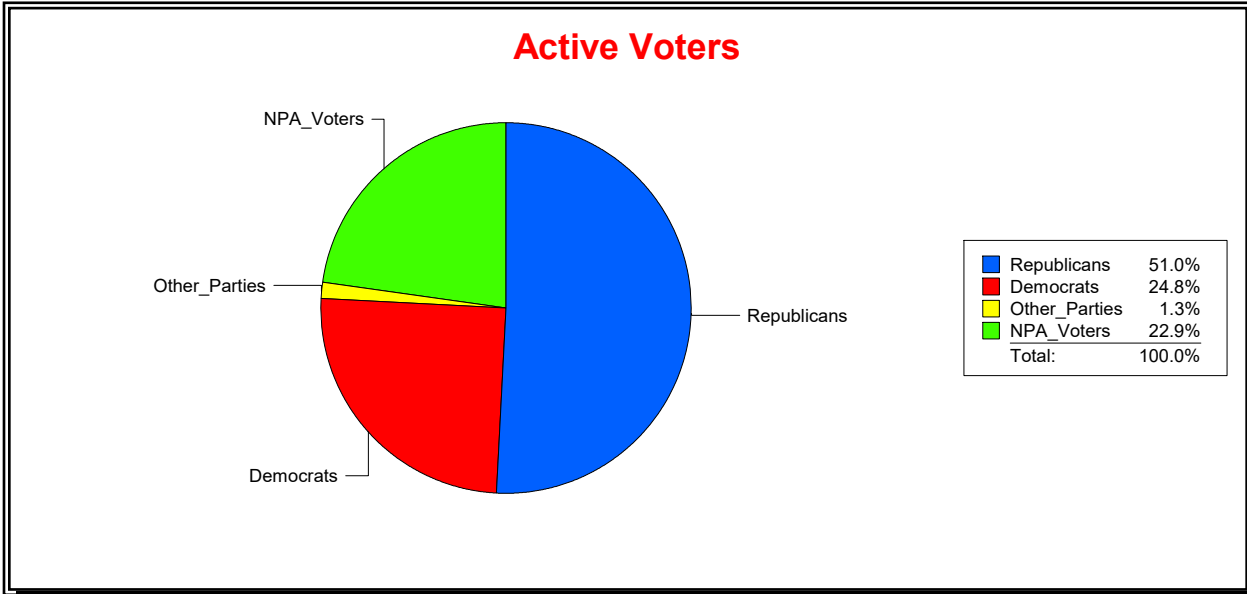

Vicky Oakes

Supervisor of Elections

St Johns County, FL

Date 12/2/2020

Time 03:21 PM

Graphs of District Registration

Active Registered Voters

Inactive Voters

District	Total	Dems	Reps	NonP	Other	Total	Dems	Reps	NonP	Other
Brandy Creek Comm Dev Dist	1,366	339	696	313	18	94	18	52	23	1