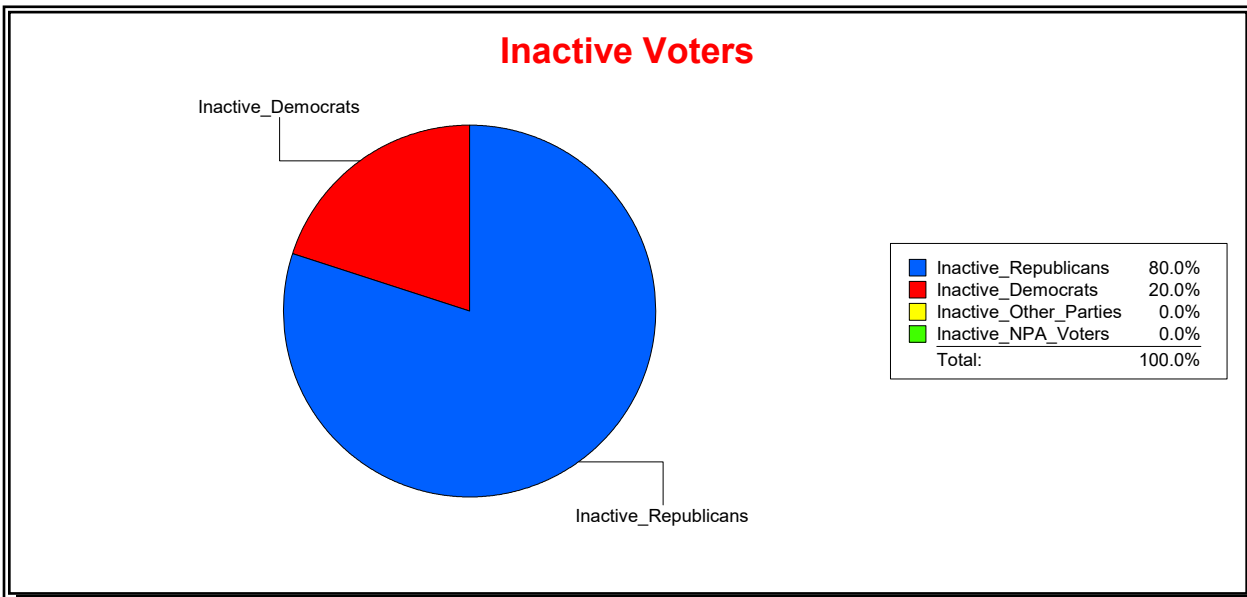

St Johns County, FL

Date 12/2/2020

Time 03:21 PM

Graphs of District Registration

Active Registered Voters

Inactive Voters

District	Active Registered Voters					Inactive Voters				
	Total	Dems	Reps	NonP	Other	Total	Dems	Reps	NonP	Other
	937	187	522	197	31	10	2	8	0	0