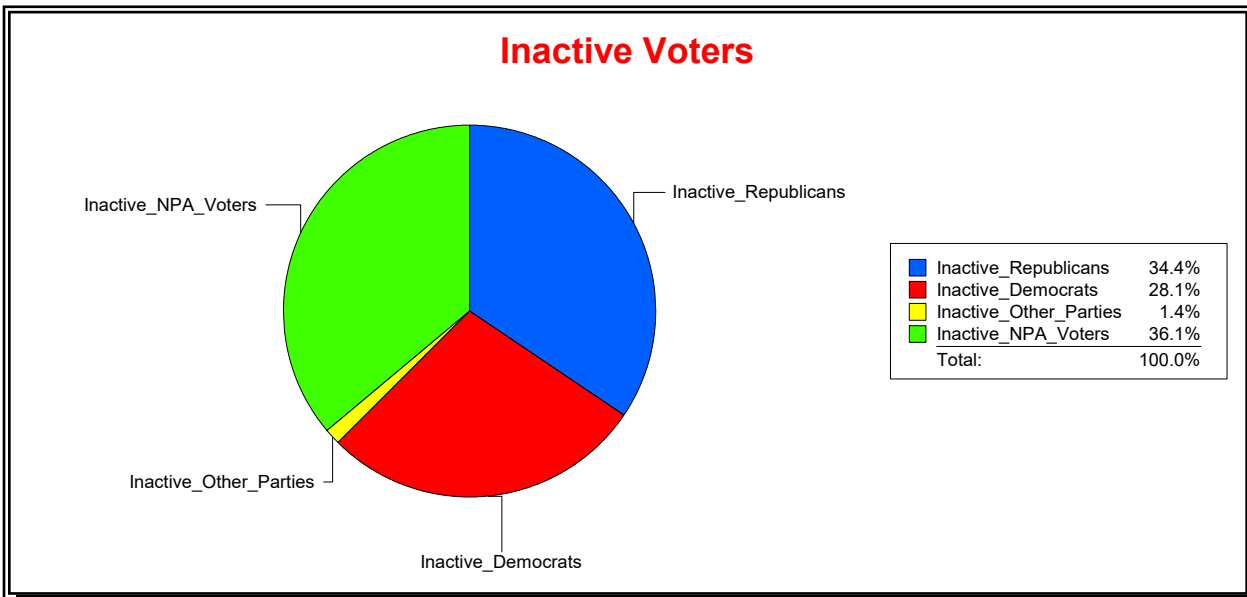

Vicky Oakes

Supervisor of Elections

St Johns County, FL

Date 12/2/2020

Time 03:21 PM

Graphs of District Registration

Active Registered Voters

Inactive Voters

District	Total	Dems	Reps	NonP	Other	Total	Dems	Reps	NonP	Other
County Commission - Dist 3	38,557	10,267	19,999	7,701	590	1,630	458	560	589	23