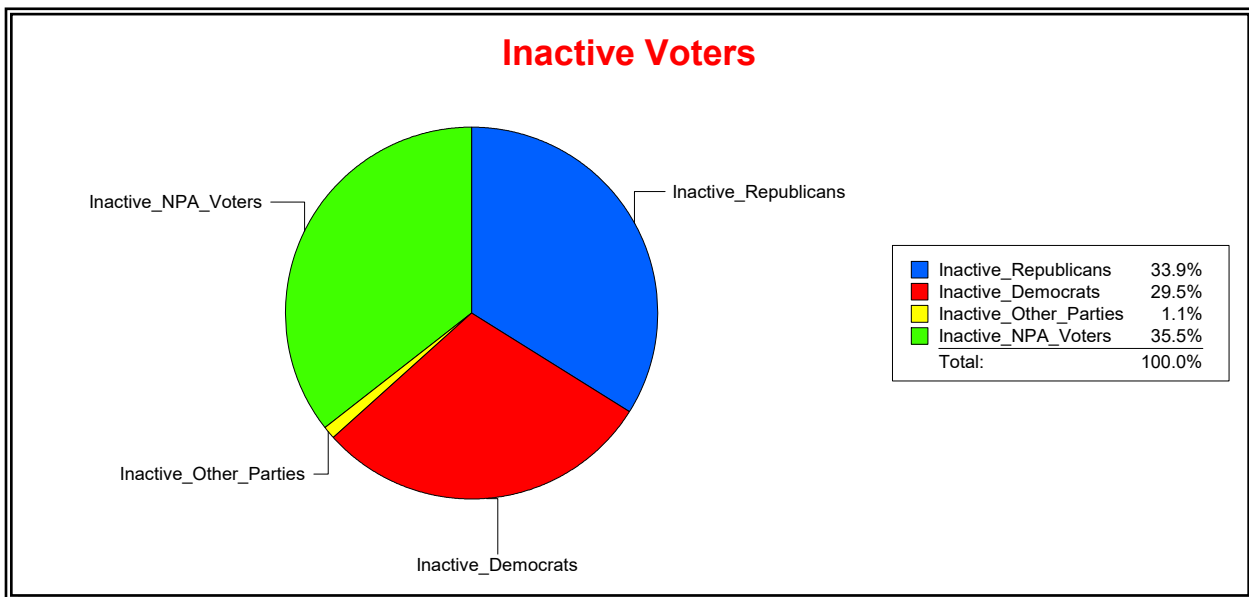

St Johns County, FL

Date 12/2/2020

Time 03:21 PM

Graphs of District Registration

Active Registered Voters

Inactive Voters

District	Total	Dems	Reps	NonP	Other	Total	Dems	Reps	NonP	Other
US Congress - Dist 6	28,439	7,645	14,698	5,682	414	1,314	388	446	466	14