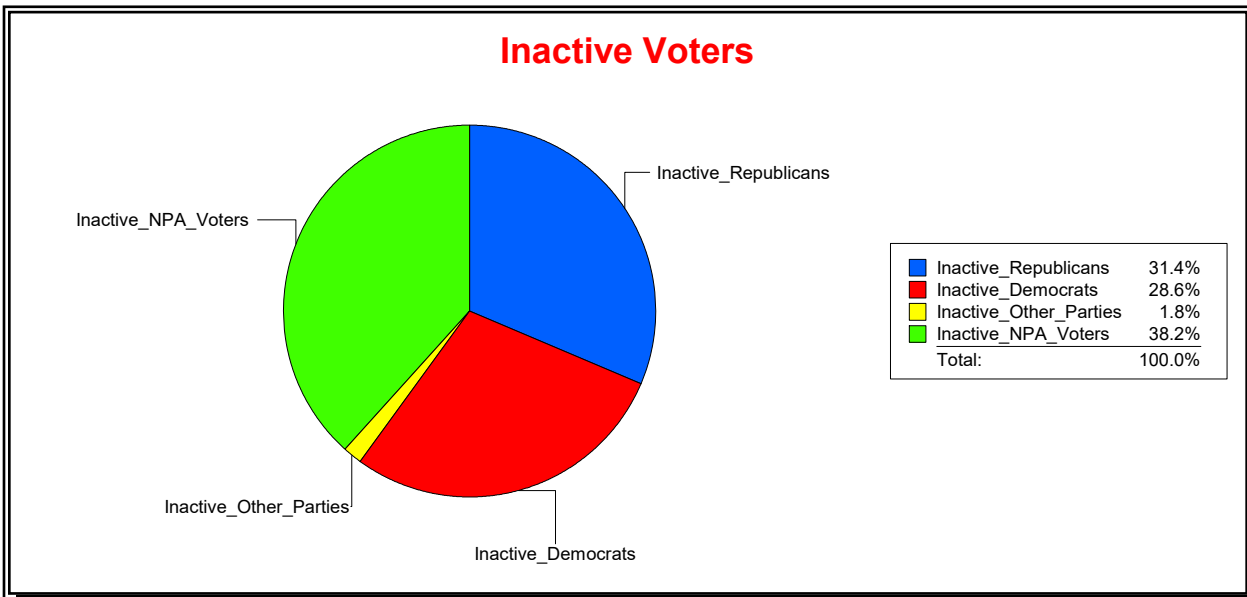

Vicky Oakes

Supervisor of Elections

St Johns County, FL

Date 12/2/2020

Time 03:21 PM

Graphs of District Registration

Active Registered Voters

Inactive Voters

District	Total	Dems	Reps	NonP	Other	Total	Dems	Reps	NonP	Other
Port Waterway & Beach	57,251	18,047	26,332	11,918	954	3,379	965	1,062	1,291	61