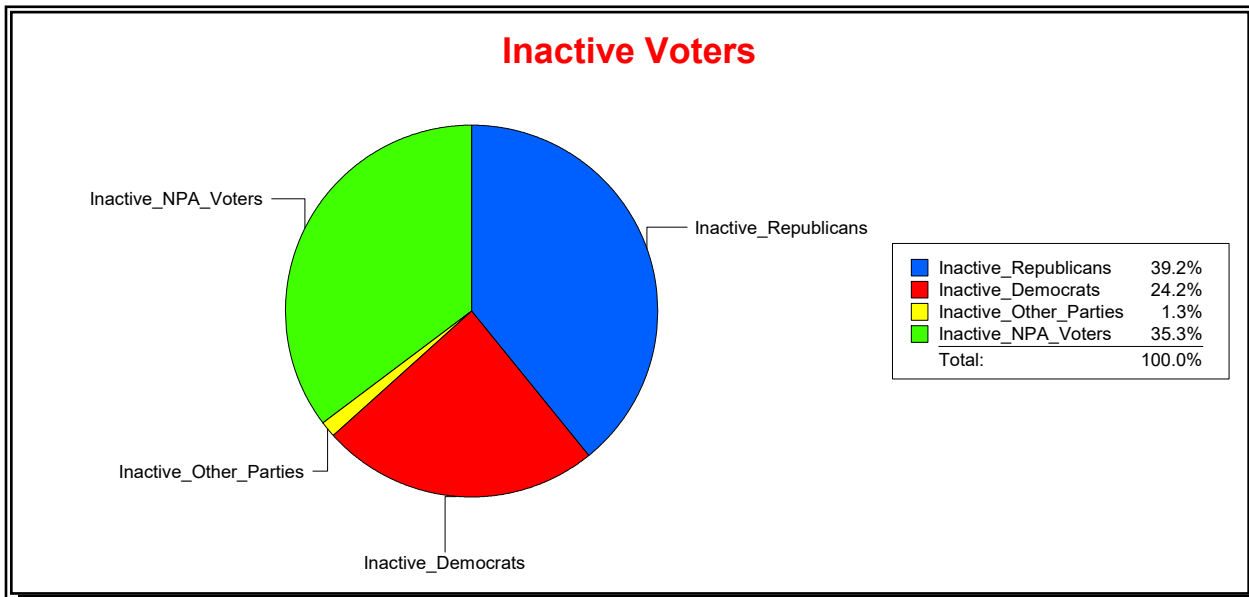

Vicky Oakes

Supervisor of Elections

St Johns County, FL

Date 12/2/2020

Time 03:21 PM

Graphs of District Registration

Active Registered Voters

Inactive Voters

District	Total	Dems	Reps	NonP	Other	Total	Dems	Reps	NonP	Other
St. Johns County	212,520	52,358	112,467	44,231	3,464	9,362	2,268	3,669	3,302	123

Vicky Oakes

Supervisor of Elections

St Johns County, FL

Date 12/2/2020