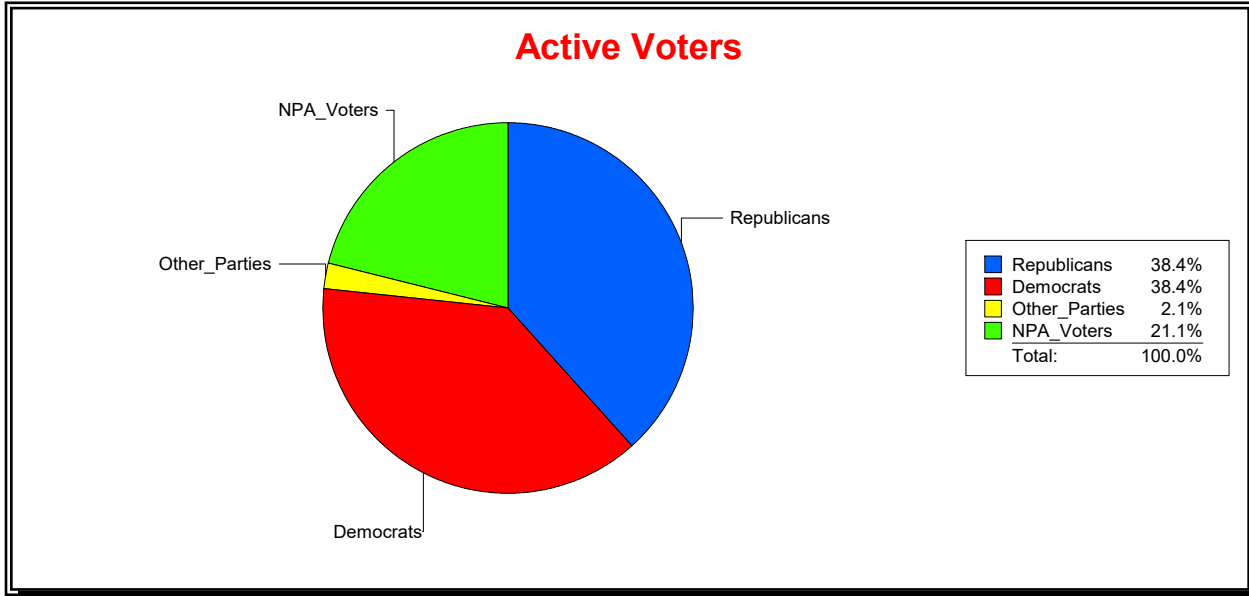

Vicky Oakes

Supervisor of Elections

St Johns County, FL

Date 12/2/2020

Time 03:21 PM

Graphs of District Registration

Active Registered Voters

Inactive Voters

District	Total	Dems	Reps	NonP	Other	Total	Dems	Reps	NonP	Other
St Augustine	11,396	4,374	4,372	2,410	240	1,010	317	291	377	25