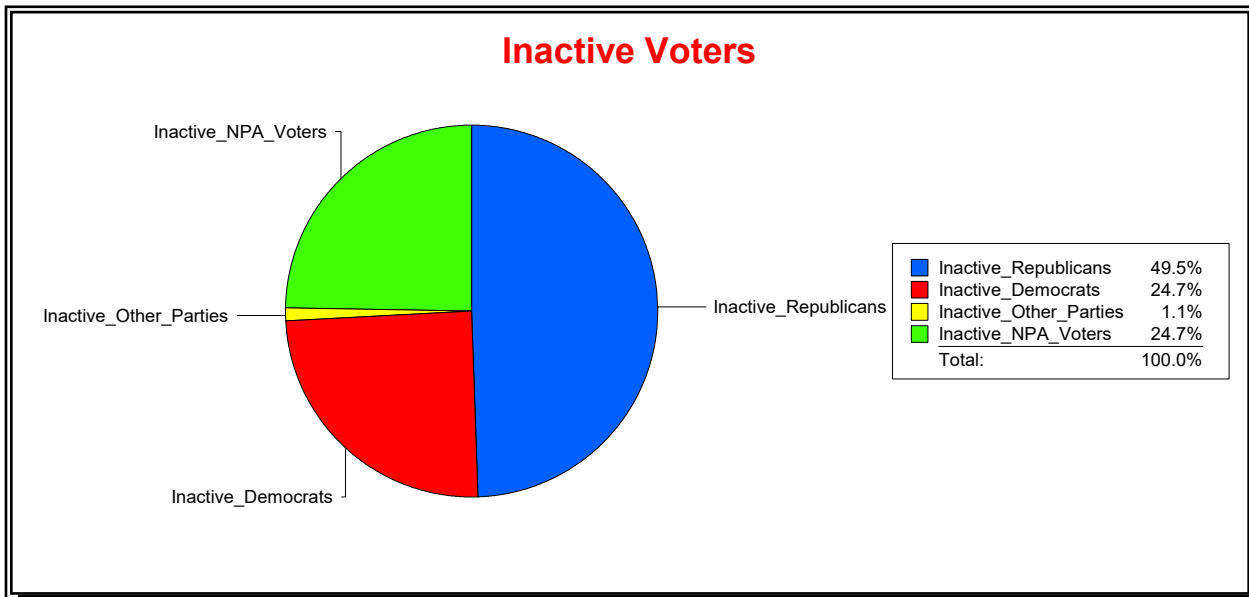

District	Total	Dems	Reps	NonP	Other	Total	Dems	Reps	NonP	Other
Ponte Vedra MSD	3,442	613	2,222	558	49	93	23	46	23	1

Vicky Oakes

Supervisor of Elections

St Johns County, FL

Date 12/2/2020

Time 03:21 PM

Graphs of District Registration