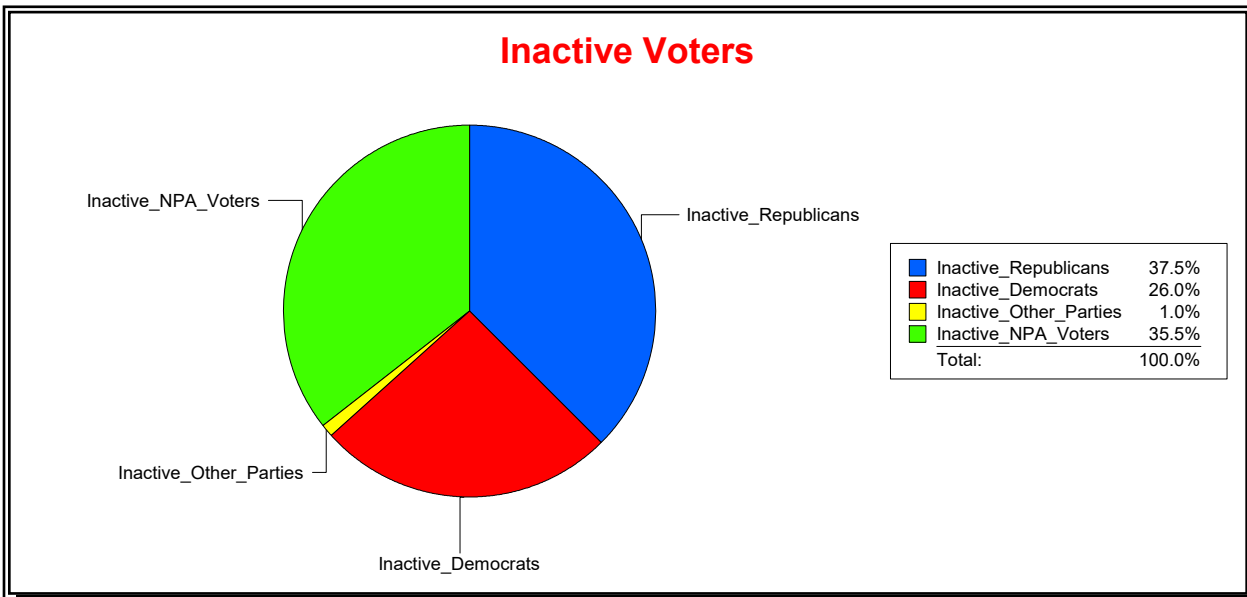

Vicky Oakes

Supervisor of Elections

St Johns County, FL

Date 12/2/2020

Time 03:21 PM

Graphs of District Registration

Active Registered Voters

Inactive Voters

District	Total	Dems	Reps	NonP	Other	Total	Dems	Reps	NonP	Other
School Board - Dist 2	38,037	9,951	19,396	8,113	577	1,883	489	706	669	19