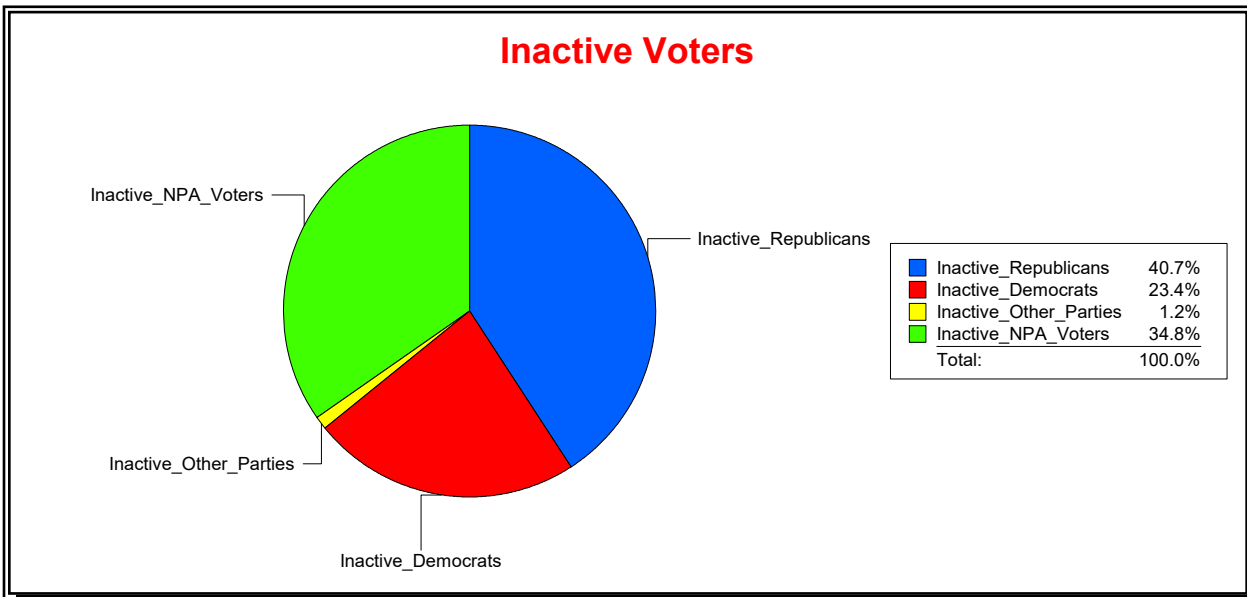

Vicky Oakes

Supervisor of Elections

St Johns County, FL

Date 12/2/2020

Time 03:21 PM

Graphs of District Registration

Active Registered Voters

Inactive Voters

District	Total	Dems	Reps	NonP	Other	Total	Dems	Reps	NonP	Other
St Johns County	195,262	46,304	105,276	40,543	3,139	8,012	1,872	3,262	2,785	93