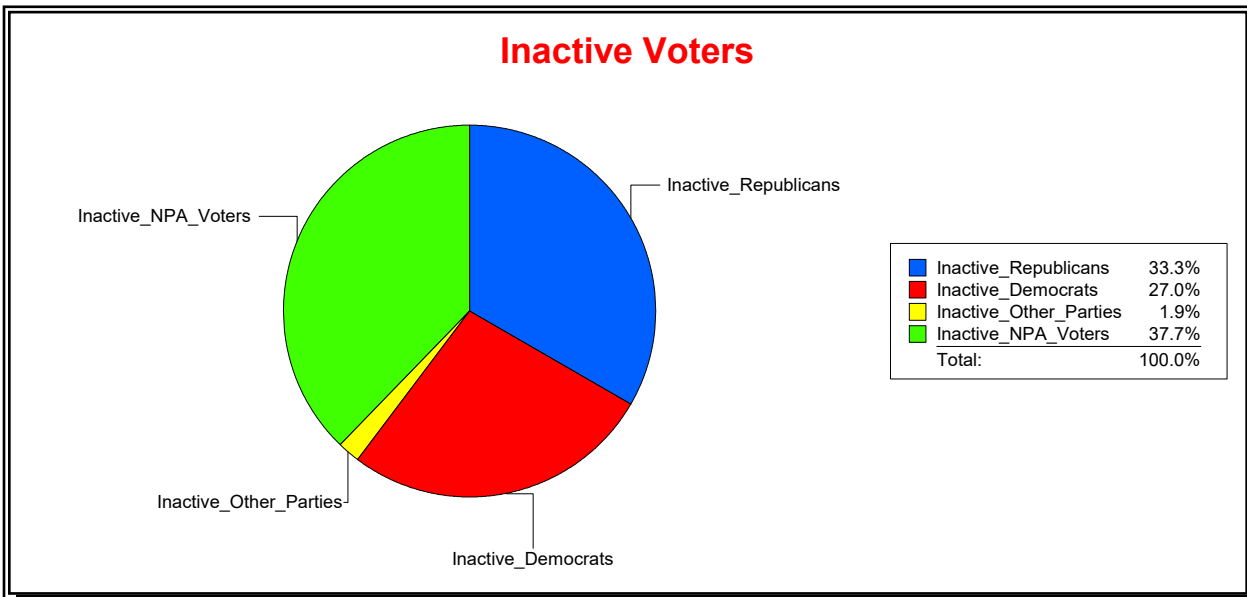

Vicky Oakes

Supervisor of Elections

St Johns County, FL

Date 12/2/2020

Time 03:21 PM

Graphs of District Registration

Active Registered Voters

Inactive Voters

District	Total	Dems	Reps	NonP	Other	Total	Dems	Reps	NonP	Other
School Board - Dist 5	36,830	11,298	17,158	7,714	660	2,265	612	755	854	44