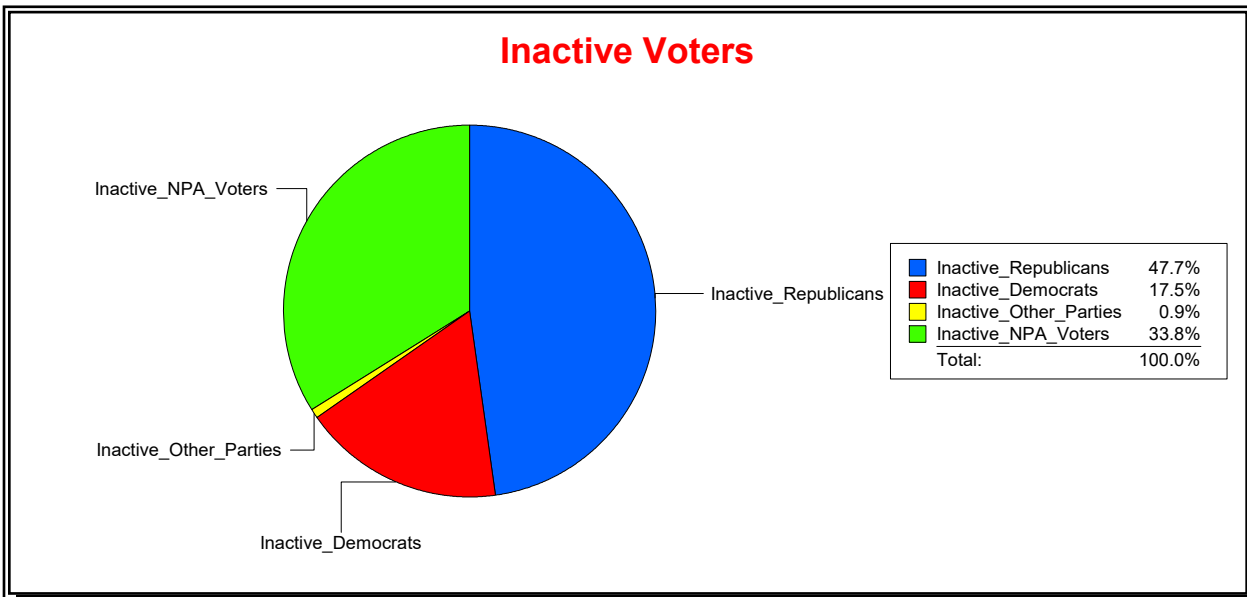

Vicky Oakes

Supervisor of Elections

St Johns County, FL

Date 12/2/2020

Time 03:21 PM

Graphs of District Registration

Active Registered Voters

Inactive Voters

District	Total	Dems	Reps	NonP	Other	Total	Dems	Reps	NonP	Other
Tolomato Comm Dev Dist	13,987	3,129	7,361	3,194	303	331	58	158	112	3