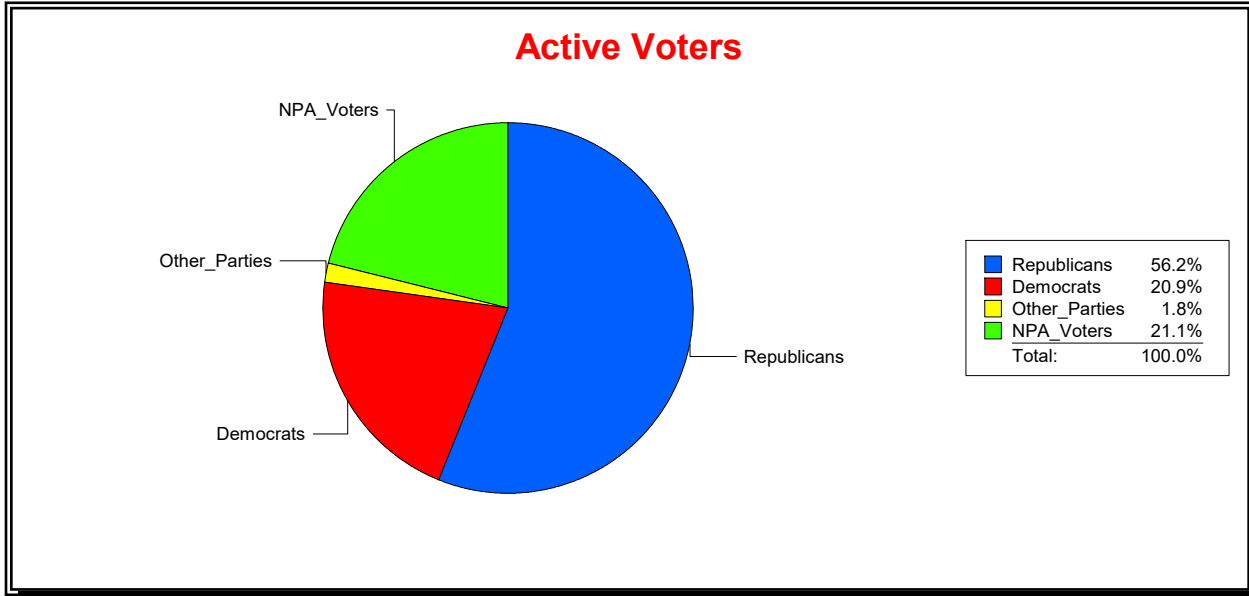

Vicky Oakes

Supervisor of Elections

St Johns County, FL

Date 12/2/2020

Time 03:21 PM

Graphs of District Registration

Active Registered Voters

Inactive Voters

District	Total	Dems	Reps	NonP	Other	Total	Dems	Reps	NonP	Other
School Board - Dist 4	51,228	10,721	28,782	10,808	917	1,955	368	876	689	22