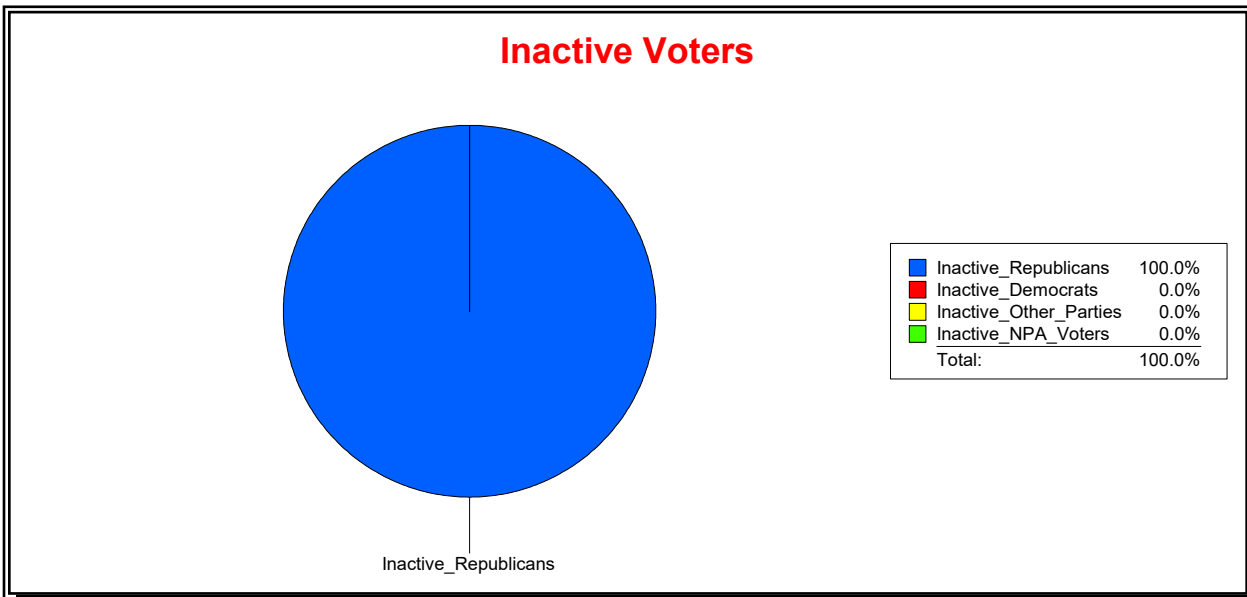

Vicky Oakes

Supervisor of Elections

St Johns County, FL

Date 12/2/2020

Time 03:21 PM

Graphs of District Registration

Active Registered Voters

Inactive Voters

District	Total	Dems	Reps	NonP	Other	Total	Dems	Reps	NonP	Other
	418	90	243	73	12	2	0	2	0	0