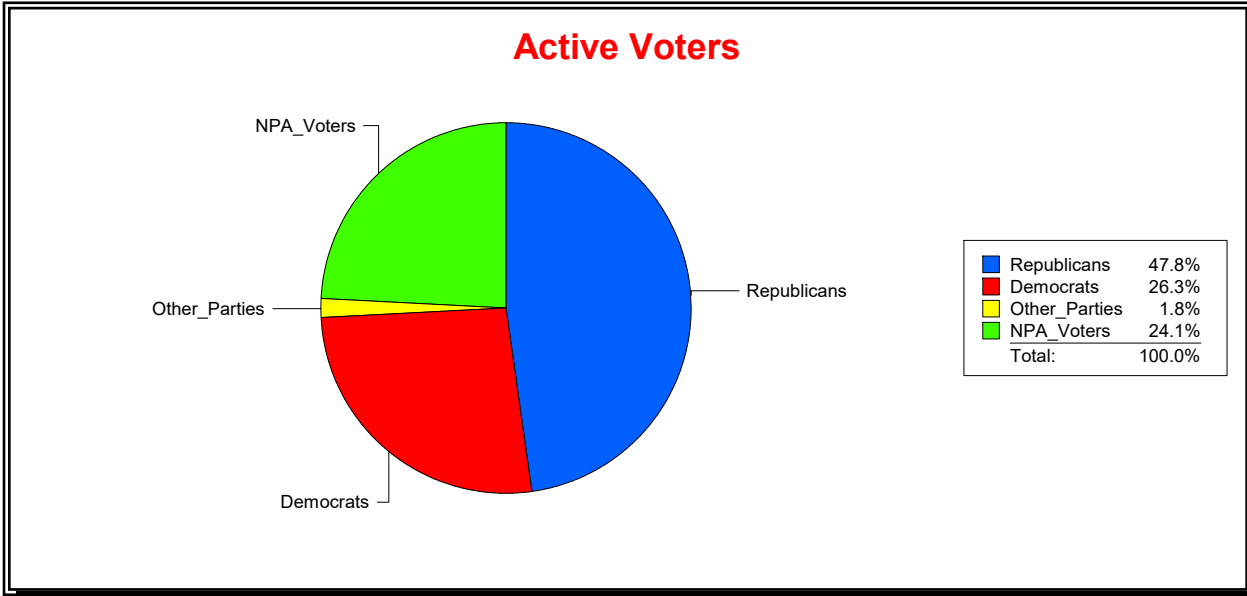

Vicky Oakes

Supervisor of Elections

St Johns County, FL

Date 12/2/2020

Time 03:21 PM

Graphs of District Registration

Active Registered Voters

Inactive Voters

District	Total	Dems	Reps	NonP	Other	Total	Dems	Reps	NonP	Other
Heritage Landing Comm Dev Dist	2,684	705	1,283	648	48	190	44	75	67	4