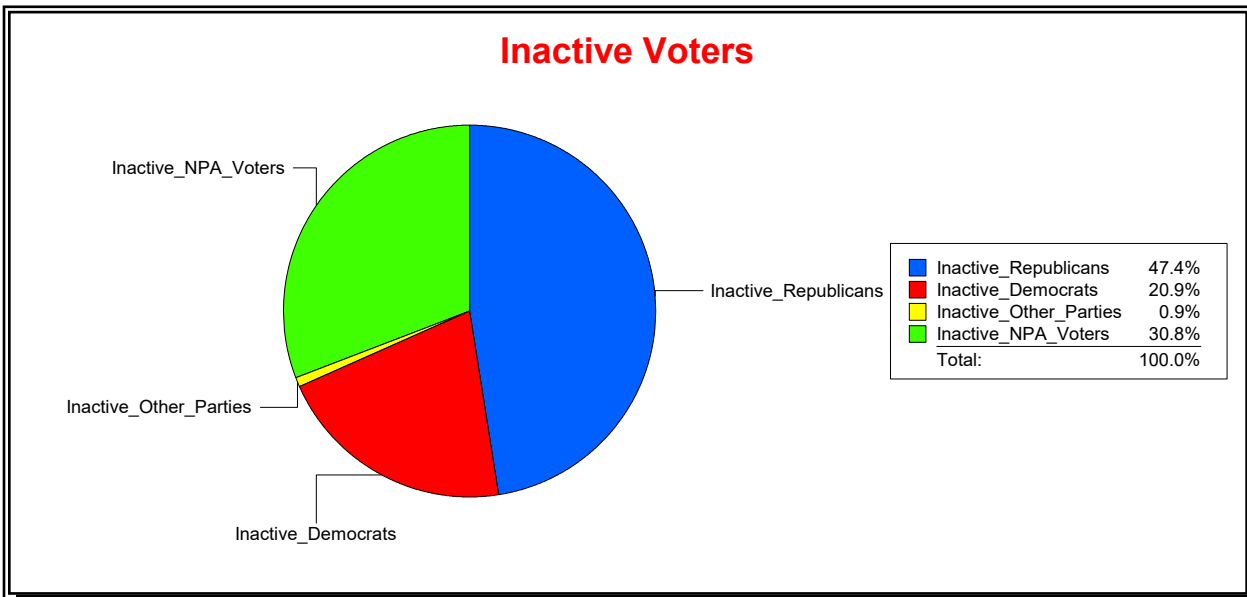

Vicky Oakes

Supervisor of Elections

St Johns County, FL

Date 12/2/2020

Time 03:21 PM

Graphs of District Registration

Active Registered Voters

Inactive Voters

District	Total	Dems	Reps	NonP	Other	Total	Dems	Reps	NonP	Other
School Board - Dist 1	47,868	10,121	27,132	9,895	720	1,629	341	772	501	15