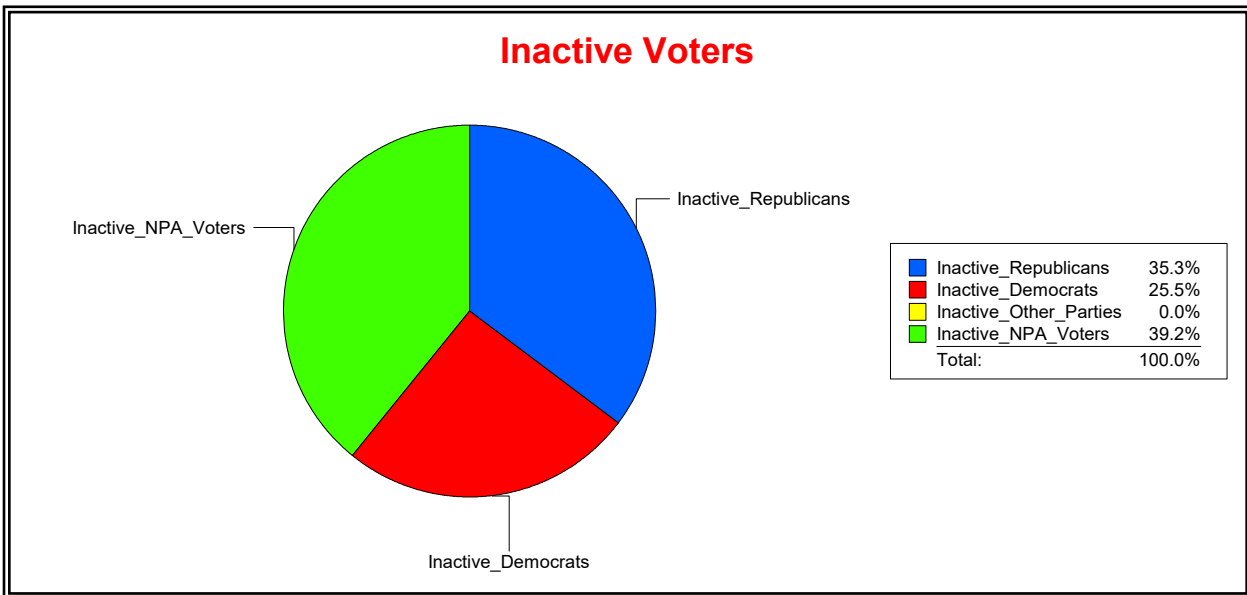

Supervisor of Elections

St Johns County, FL

Date 12/2/2020

Time 03:21 PM

Graphs of District Registration

Active Registered Voters

Inactive Voters

District	Total	Dems	Reps	NonP	Other	Total	Dems	Reps	NonP	Other
St Johns Forest Comm Dev Dist	1,167	300	567	282	18	51	13	18	20	0