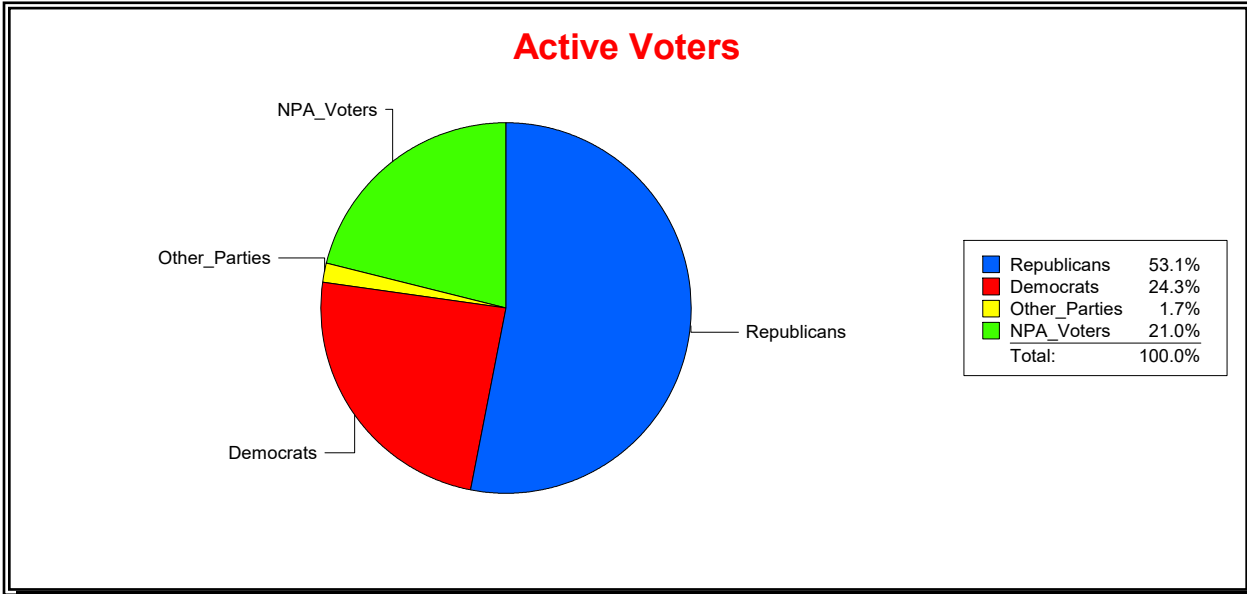

Graphs of District Registration

Active Registered Voters

Inactive Voters

District	Total	Dems	Reps	NonP	Other	Total	Dems	Reps	NonP	Other
State Representative - Dist 17	180,233	43,749	95,668	37,834	2,982	7,915	1,844	3,187	2,776	108