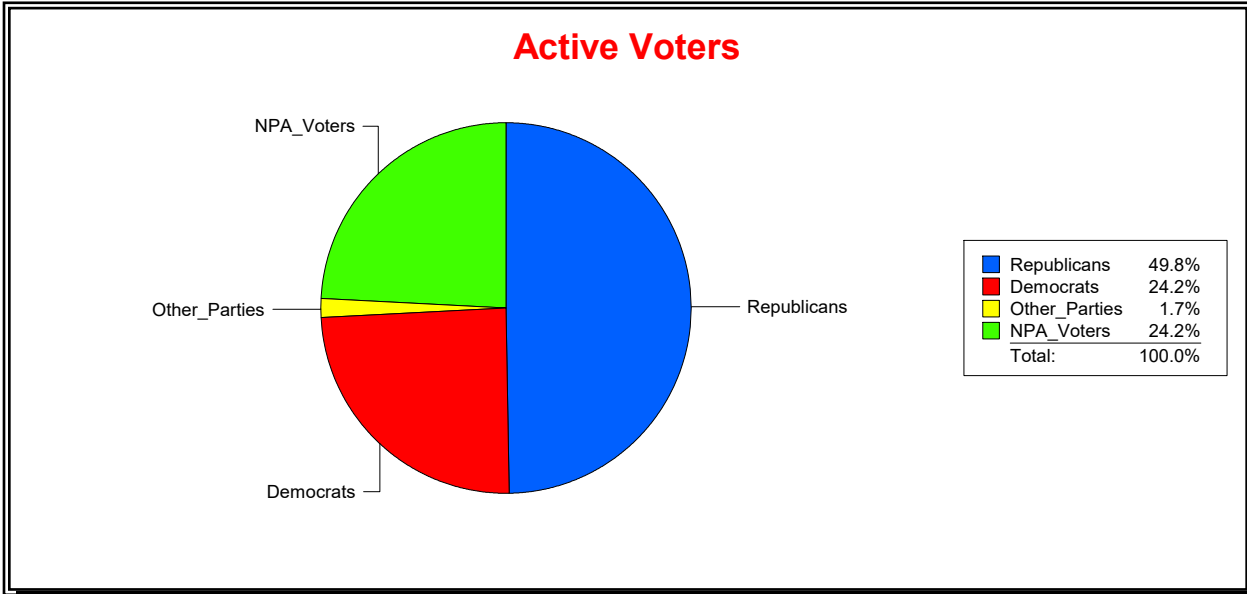

Vicky Oakes

Supervisor of Elections

St Johns County, FL

Date 12/2/2020

Time 03:21 PM

Graphs of District Registration

Active Registered Voters

Inactive Voters

District	Total	Dems	Reps	NonP	Other	Total	Dems	Reps	NonP	Other
World Commerce Comm Dev Dist	1,180	286	588	286	20	57	9	34	14	0