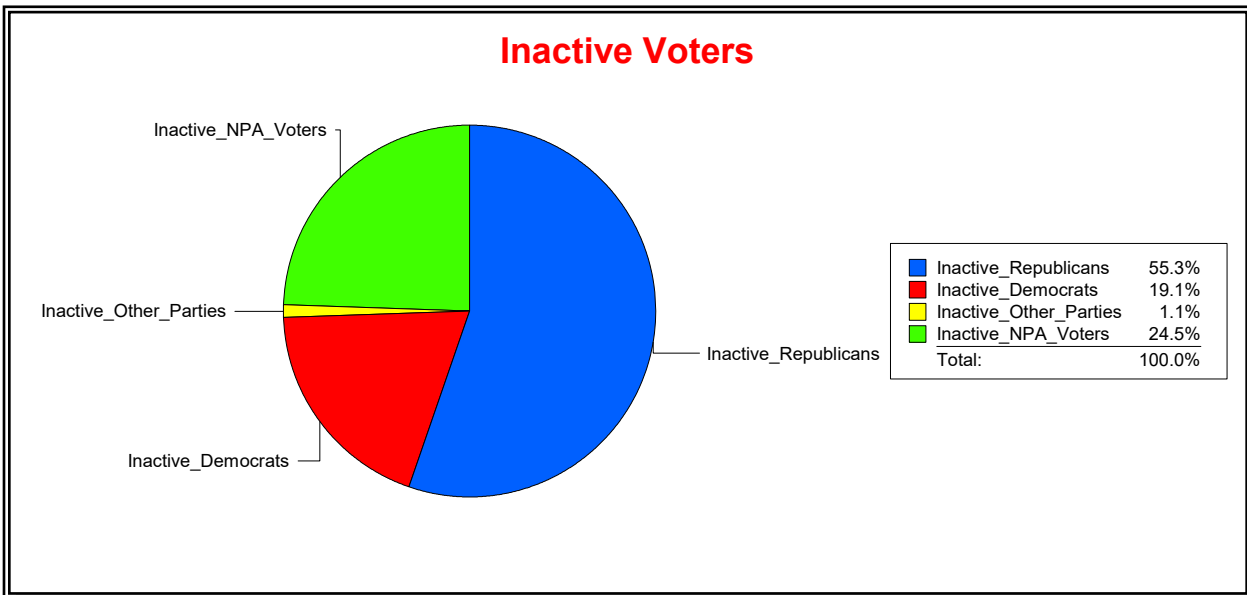

Vicky Oakes

Supervisor of Elections

St Johns County, FL

Date 12/2/2020

Time 03:21 PM

Graphs of District Registration

Active Registered Voters

Inactive Voters

District	Total	Dems	Reps	NonP	Other	Total	Dems	Reps	NonP	Other
Brandy Creek Comm Dev Dist	1,366	339	696	313	18	94	18	52	23	1