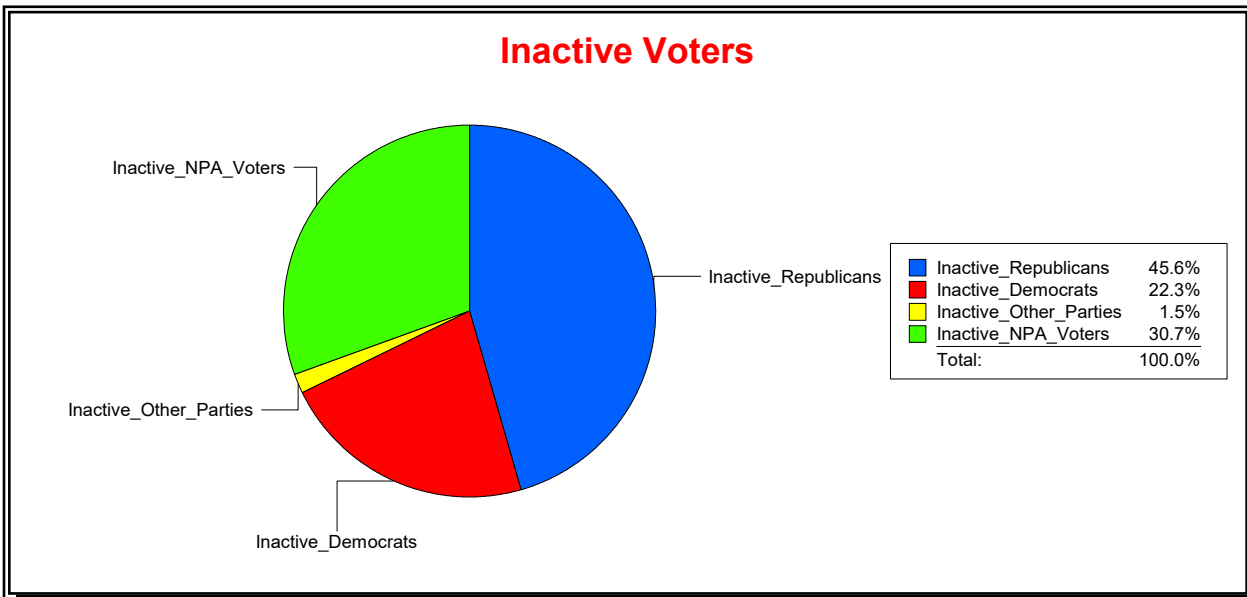

Supervisor of Elections

St Johns County, FL

Date 12/2/2020

Time 03:21 PM

Graphs of District Registration

Active Registered Voters

Inactive Voters

District	Total	Dems	Reps	NonP	Other	Total	Dems	Reps	NonP	Other
<b>Julington Creek Comm Dev Dist</b>	13,100	2,842	7,427	2,664	167	610	136	278	187	9