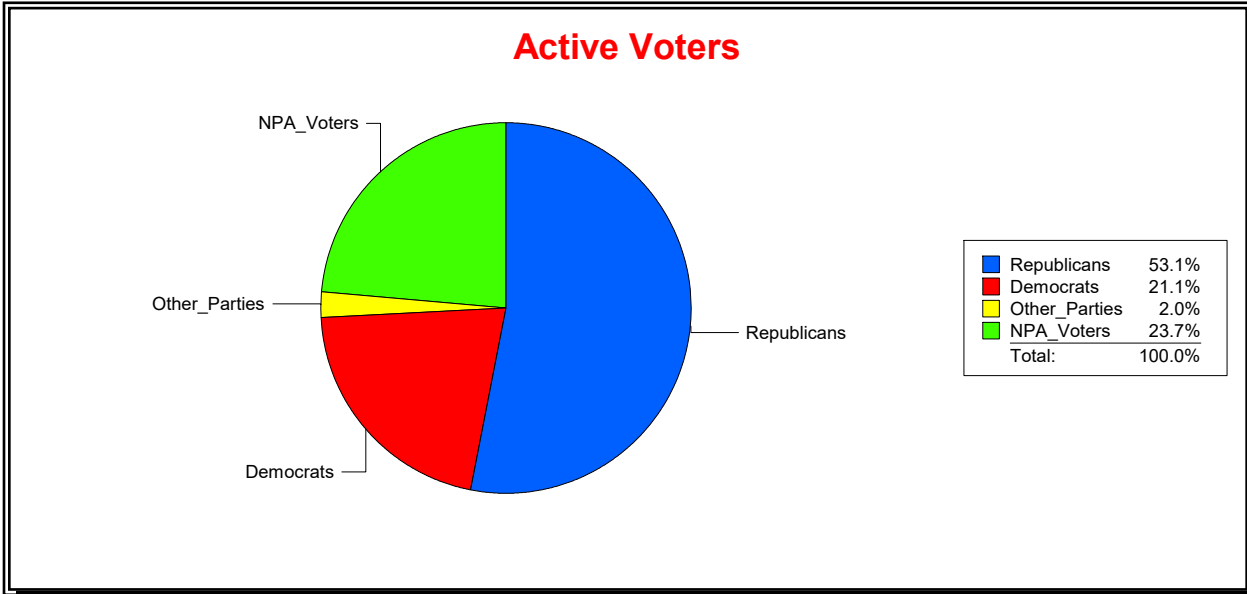

Vicky Oakes

Supervisor of Elections

St Johns County, FL

Date 12/2/2020

Time 03:21 PM

Graphs of District Registration

Active Registered Voters

Inactive Voters

District	Total	Dems	Reps	NonP	Other	Total	Dems	Reps	NonP	Other
Turnbull Creek Comm Dev Dist	2,197	464	1,167	521	45	103	23	49	30	1