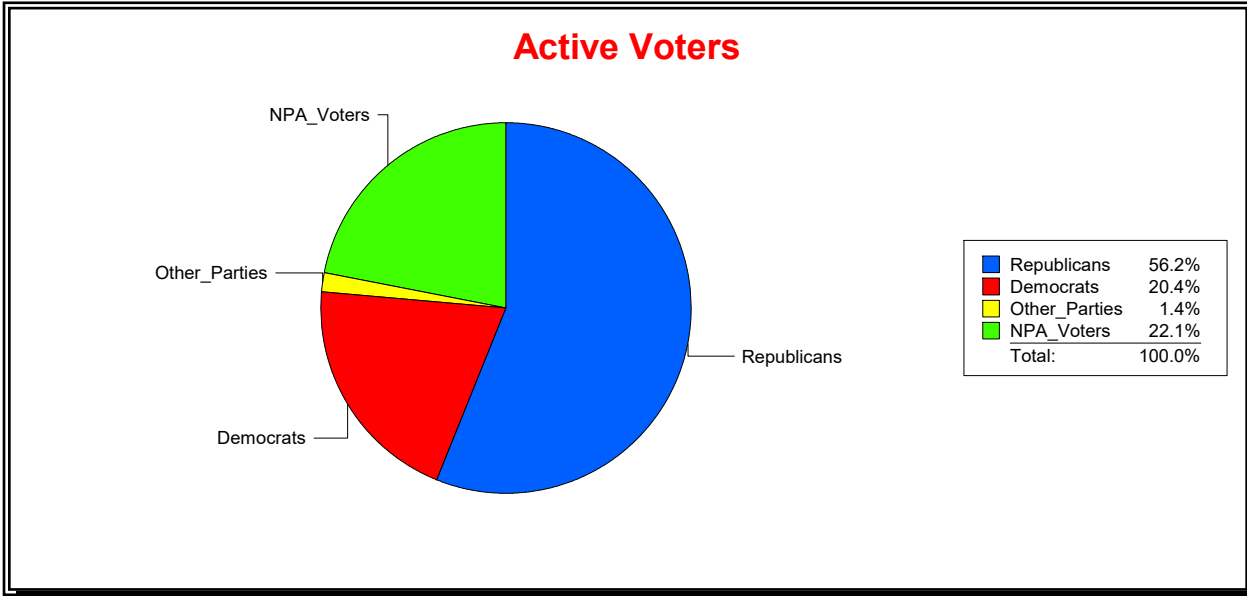

Vicky Oakes

Supervisor of Elections

St Johns County, FL

Date 12/2/2020

Time 03:21 PM

Graphs of District Registration

Active Registered Voters

Inactive Voters

District	Total	Dems	Reps	NonP	Other	Total	Dems	Reps	NonP	Other
Marshall Creek Comm Dev Dist	2,760	562	1,550	609	39	83	13	47	21	2