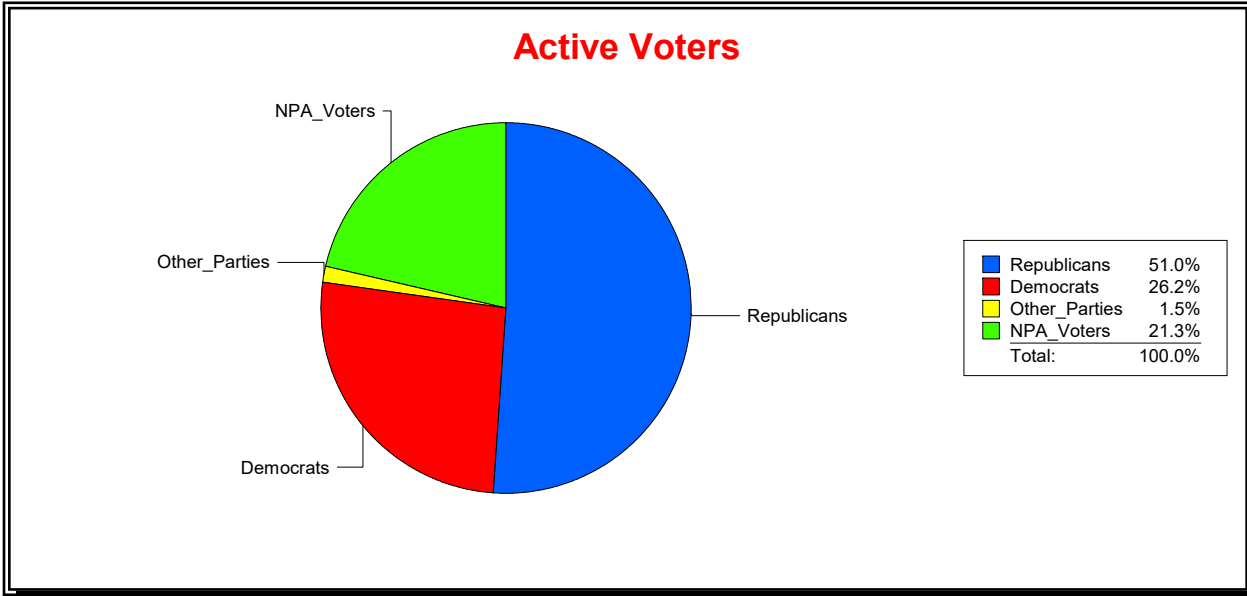

Vicky Oakes

Supervisor of Elections

St Johns County, FL

Date 12/2/2020

Time 03:21 PM

Graphs of District Registration

Active Registered Voters

Inactive Voters

District	Total	Dems	Reps	NonP	Other	Total	Dems	Reps	NonP	Other
County Commission - Dist 2	38,037	9,951	19,396	8,113	577	1,883	489	706	669	19