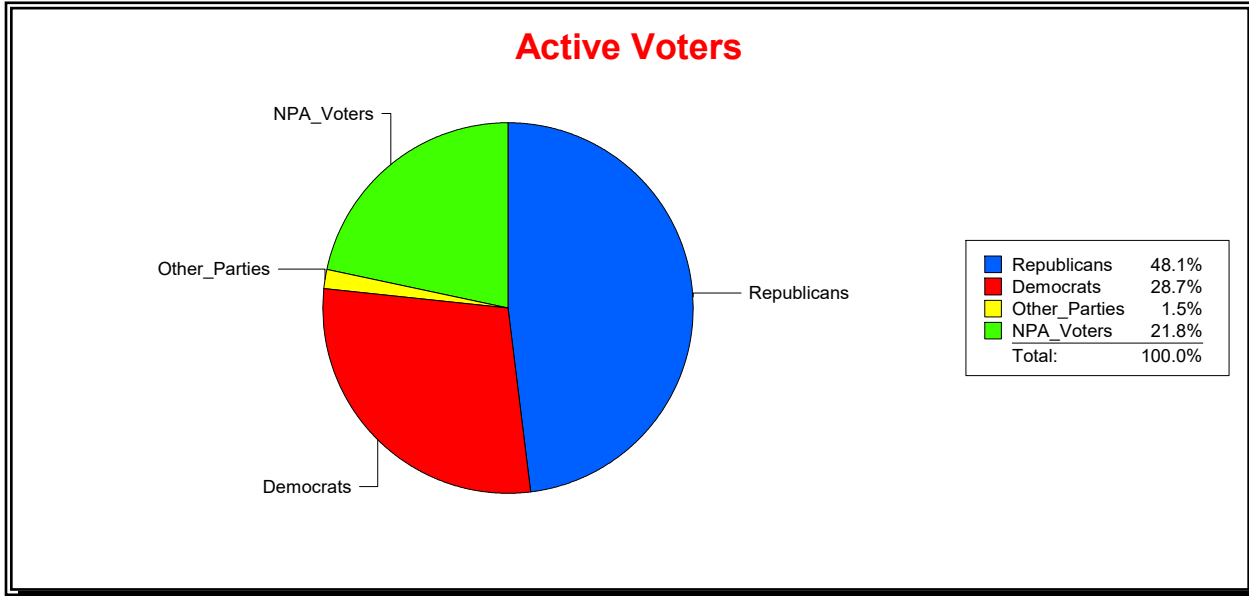

Vicky Oakes

Supervisor of Elections

St Johns County, FL

Date 12/2/2020

Time 03:21 PM

Graphs of District Registration

Active Registered Voters

Inactive Voters

District	Total	Dems	Reps	NonP	Other	Total	Dems	Reps	NonP	Other
St Augustine Beach	5,862	1,680	2,819	1,278	85	340	79	116	140	5