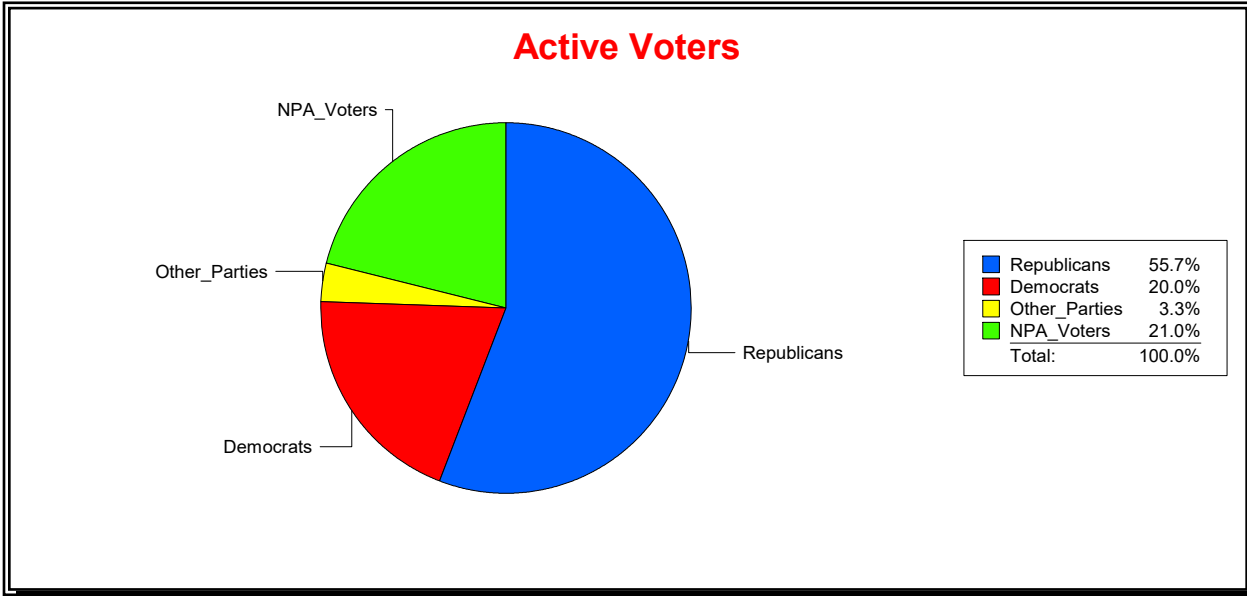

St Johns County, FL

Date 12/2/2020

Time 03:21 PM

Graphs of District Registration

Active Registered Voters

Inactive Voters

District	Active Registered Voters					Inactive Voters				
	Total	Dems	Reps	NonP	Other	Total	Dems	Reps	NonP	Other
	937	187	522	197	31	10	2	8	0	0