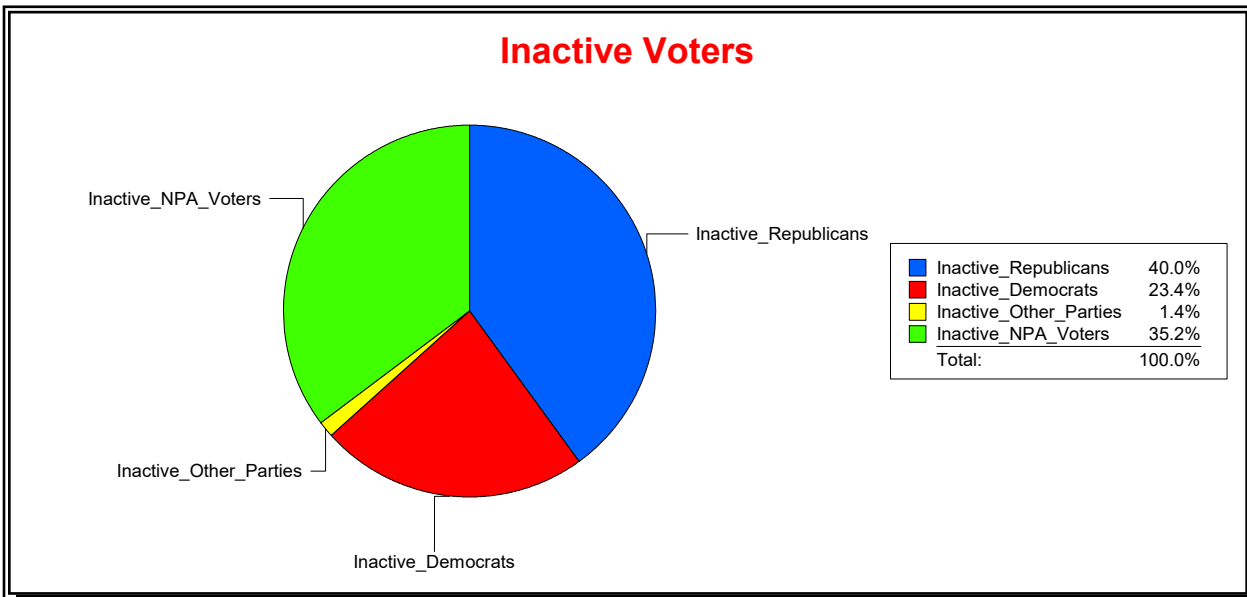

Active Registered Voters

Inactive Voters

District	Total	Dems	Reps	NonP	Other	Total	Dems	Reps	NonP	Other
US Congress - Dist 4	184,081	44,713	97,769	38,549	3,050	8,048	1,880	3,223	2,836	109

Vicky Oakes

Supervisor of Elections