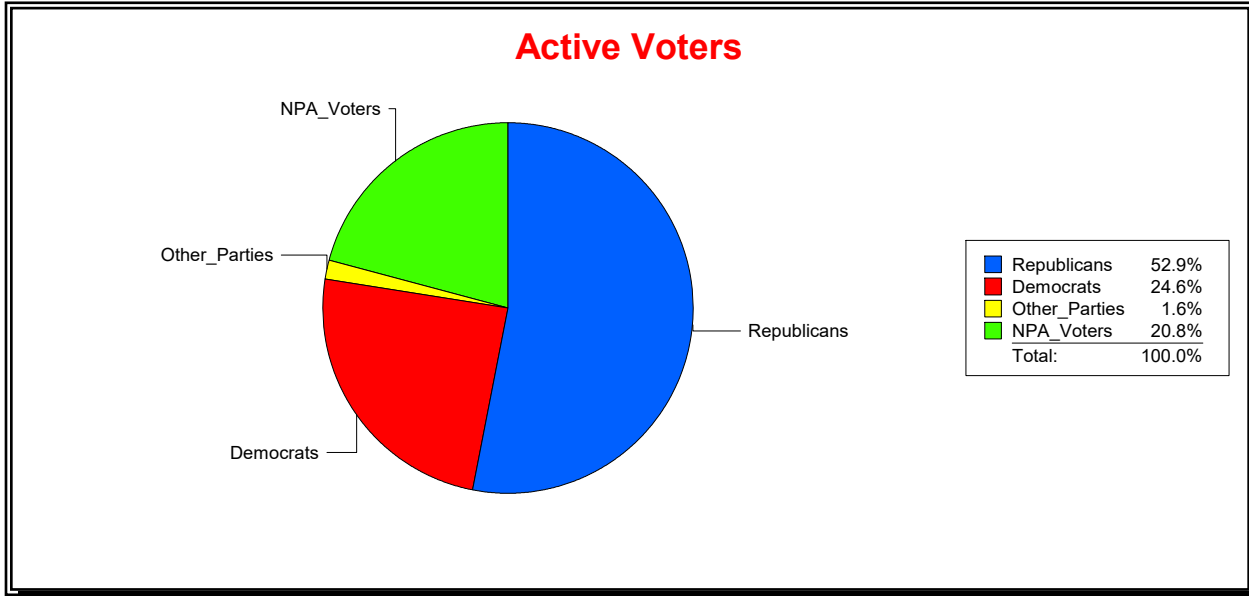

Vicky Oakes

Supervisor of Elections

St Johns County, FL

Date 12/2/2020

Time 03:21 PM

Graphs of District Registration

Active Registered Voters

Inactive Voters

District	Total	Dems	Reps	NonP	Other	Total	Dems	Reps	NonP	Other
St. Johns County	212,520	52,358	112,467	44,231	3,464	9,362	2,268	3,669	3,302	123

Vicky Oakes

Supervisor of Elections

St Johns County, FL

Date 12/2/2020