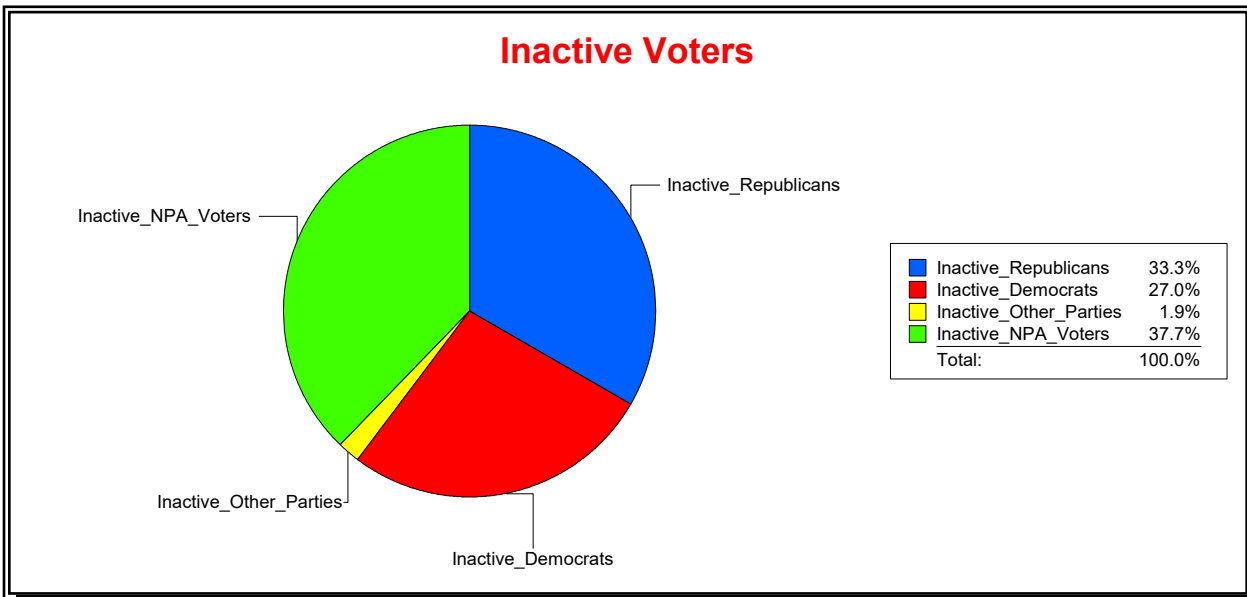

Vicky Oakes

Supervisor of Elections

St Johns County, FL

Date 12/2/2020

Time 03:21 PM

Graphs of District Registration

Active Registered Voters

Inactive Voters

District	Total	Dems	Reps	NonP	Other	Total	Dems	Reps	NonP	Other
County Commission - Dist 5	36,830	11,298	17,158	7,714	660	2,265	612	755	854	44