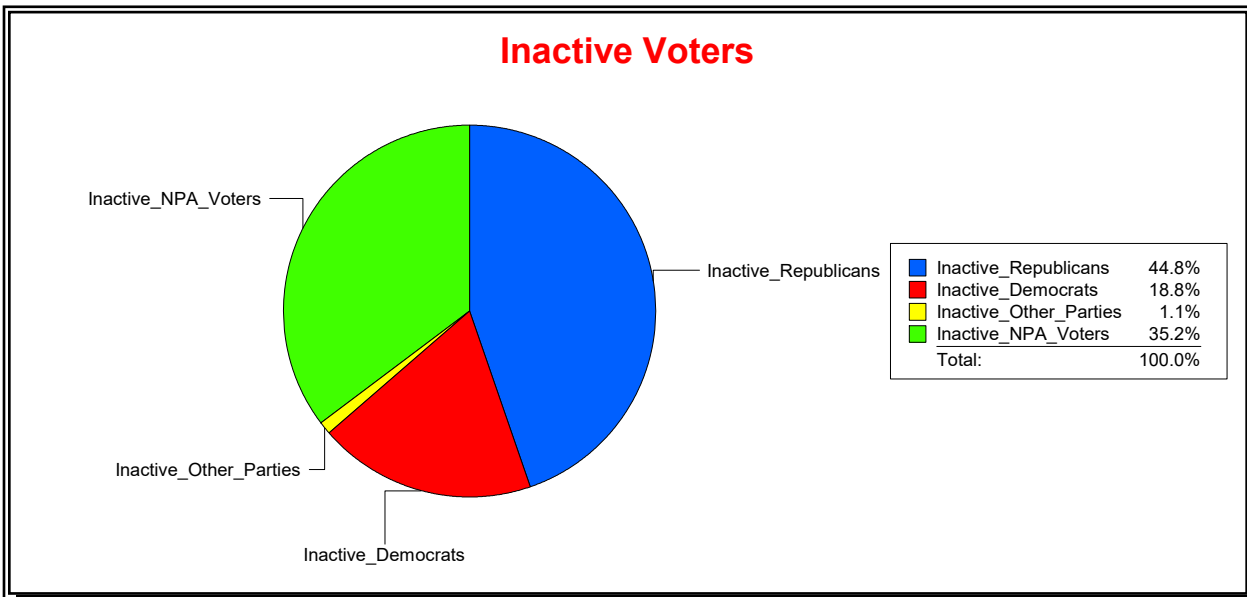

Vicky Oakes

Supervisor of Elections

St Johns County, FL

Date 12/2/2020

Time 03:21 PM

Graphs of District Registration

Active Registered Voters

Inactive Voters

District	Total	Dems	Reps	NonP	Other	Total	Dems	Reps	NonP	Other
County Commission - Dist 4	51,228	10,721	28,782	10,808	917	1,955	368	876	689	22