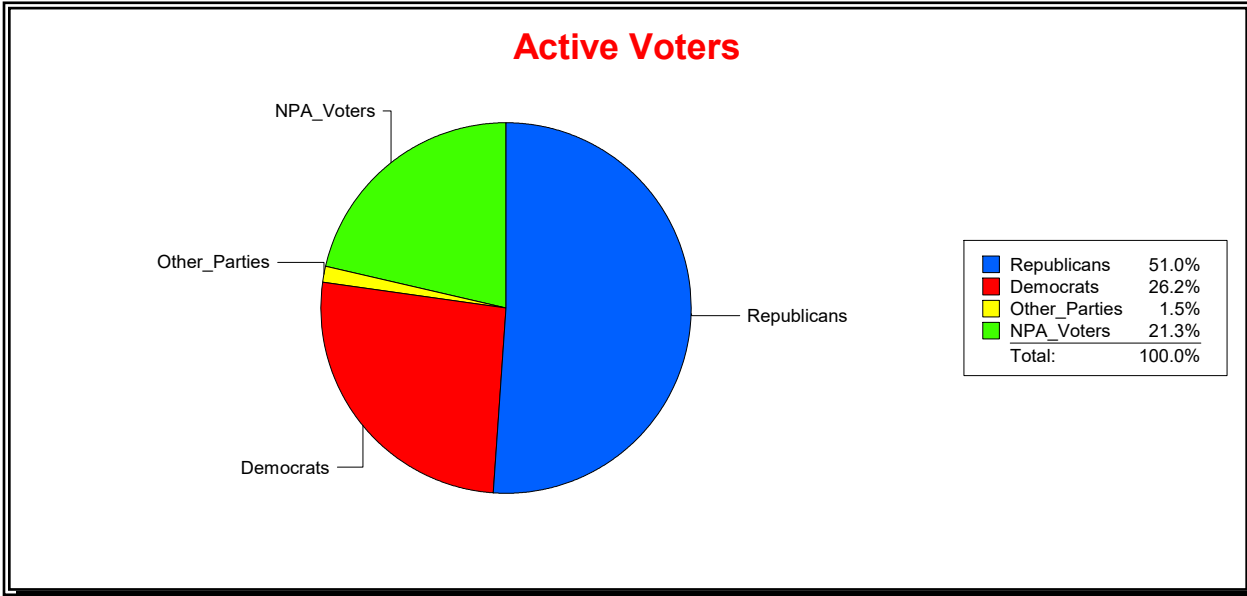

Vicky Oakes

Supervisor of Elections

St Johns County, FL

Date 12/2/2020

Time 03:21 PM

Graphs of District Registration

Active Registered Voters

Inactive Voters

District	Total	Dems	Reps	NonP	Other	Total	Dems	Reps	NonP	Other
School Board - Dist 2	38,037	9,951	19,396	8,113	577	1,883	489	706	669	19