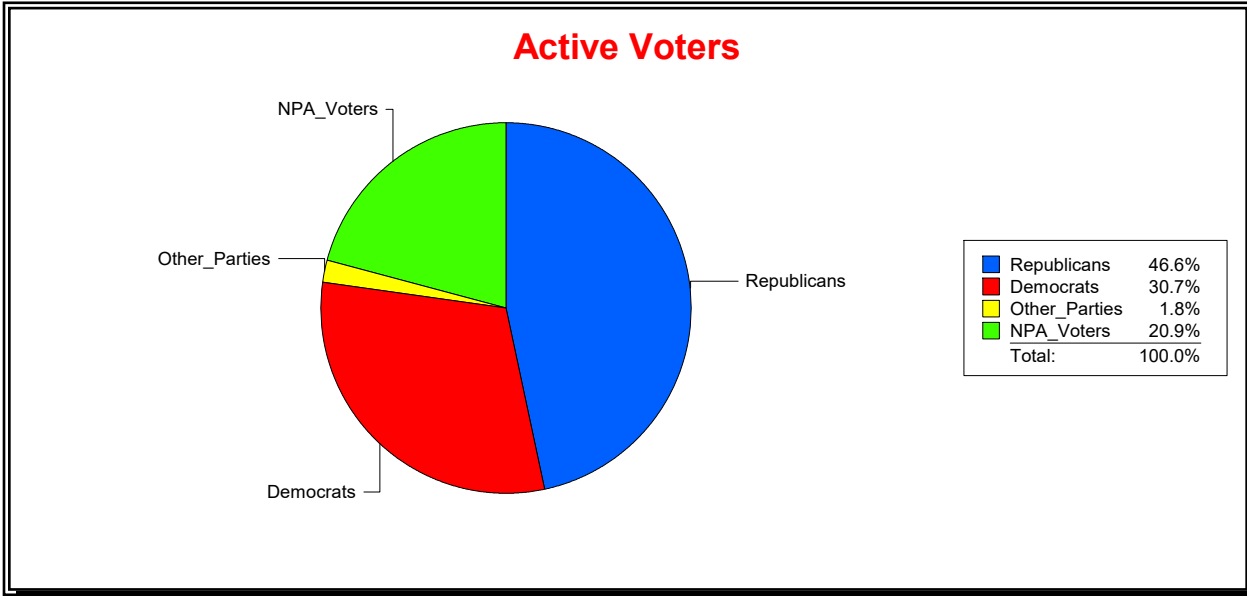

Vicky Oakes

Supervisor of Elections

St Johns County, FL

Date 12/2/2020

Time 03:21 PM

Graphs of District Registration

Active Registered Voters

Inactive Voters

District	Total	Dems	Reps	NonP	Other	Total	Dems	Reps	NonP	Other
School Board - Dist 5	36,830	11,298	17,158	7,714	660	2,265	612	755	854	44