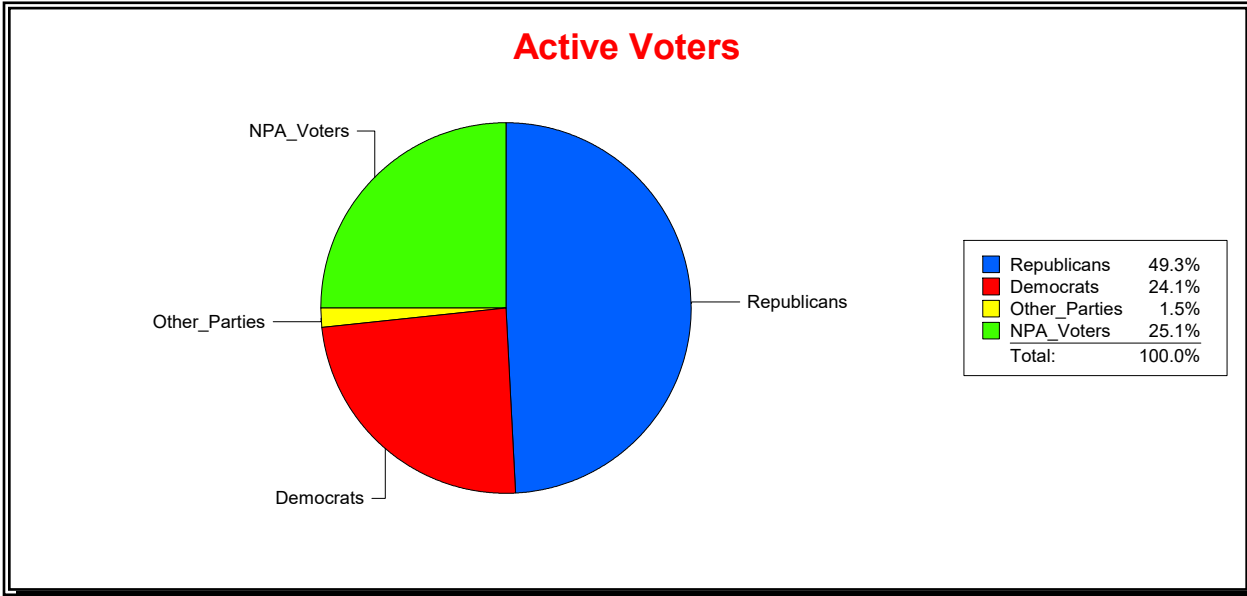

Supervisor of Elections

St Johns County, FL

Date 12/2/2020

Time 03:21 PM

Graphs of District Registration

Active Registered Voters

Inactive Voters

District	Total	Dems	Reps	NonP	Other	Total	Dems	Reps	NonP	Other
Durbin Crossing Comm Dev Dist	4,800	1,158	2,364	1,206	72	212	53	92	65	2