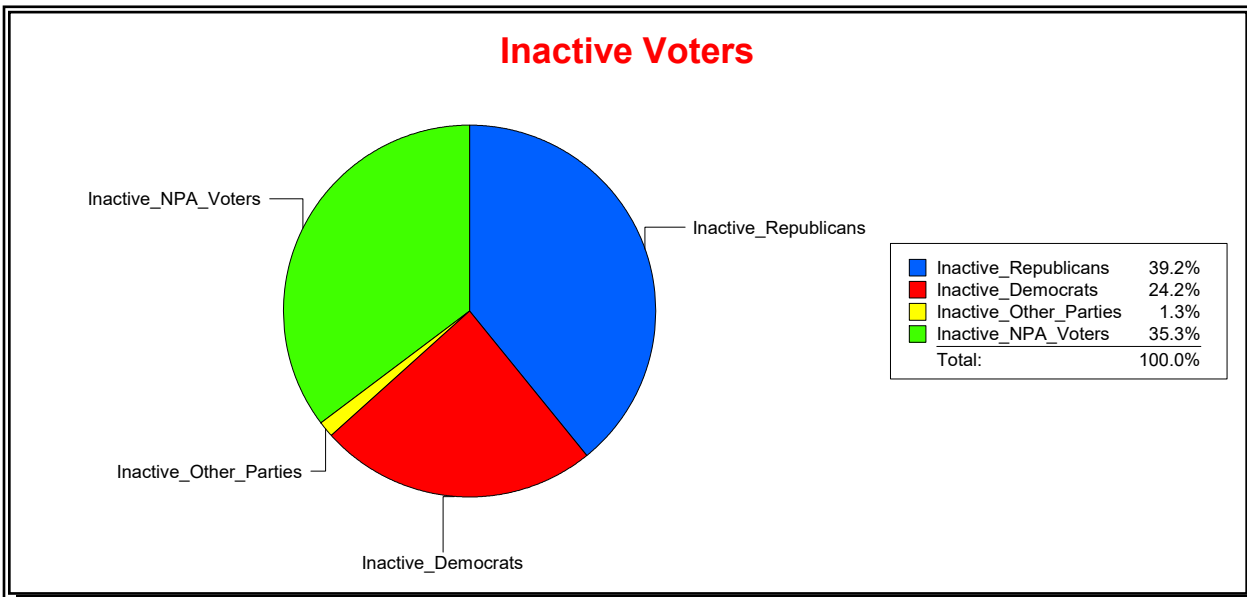

Vicky Oakes

Supervisor of Elections

St Johns County, FL

Date 12/2/2020

Time 03:21 PM

Graphs of District Registration

Active Registered Voters

Inactive Voters

District	Total	Dems	Reps	NonP	Other	Total	Dems	Reps	NonP	Other
State Senate - Dist 7	212,520	52,358	112,467	44,231	3,464	9,362	2,268	3,669	3,302	123