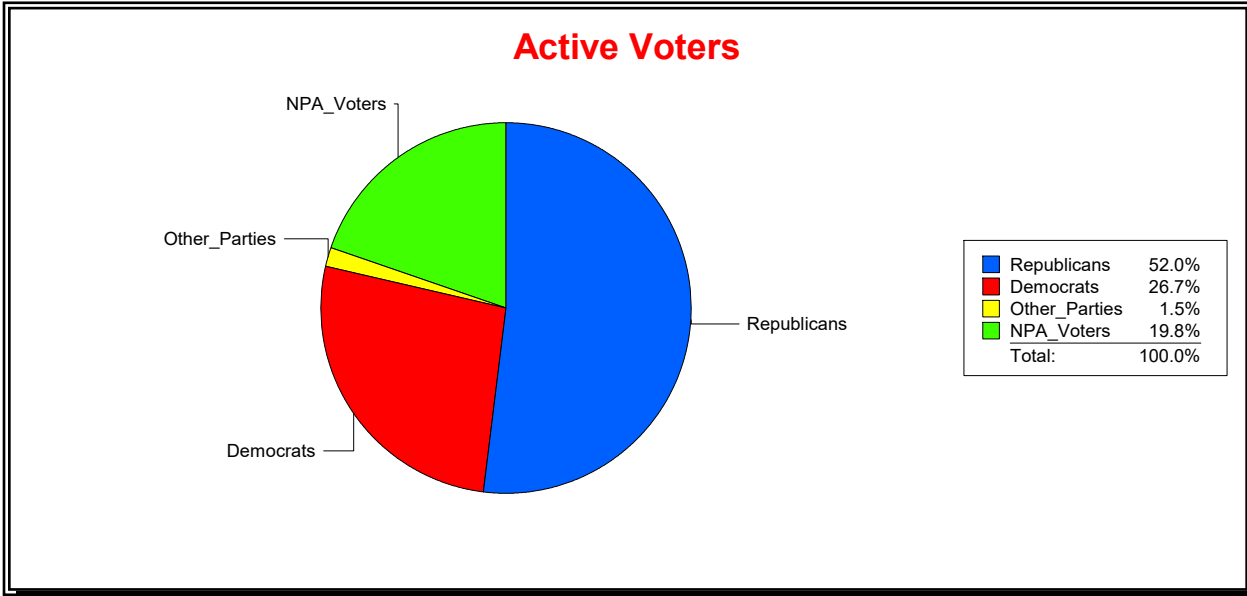

Vicky Oakes

Supervisor of Elections

St Johns County, FL

Date 12/2/2020

Time 03:21 PM

Graphs of District Registration

Active Registered Voters

Inactive Voters

District	Total	Dems	Reps	NonP	Other	Total	Dems	Reps	NonP	Other
State Representative - Dist 24	32,287	8,609	16,799	6,397	482	1,447	424	482	526	15