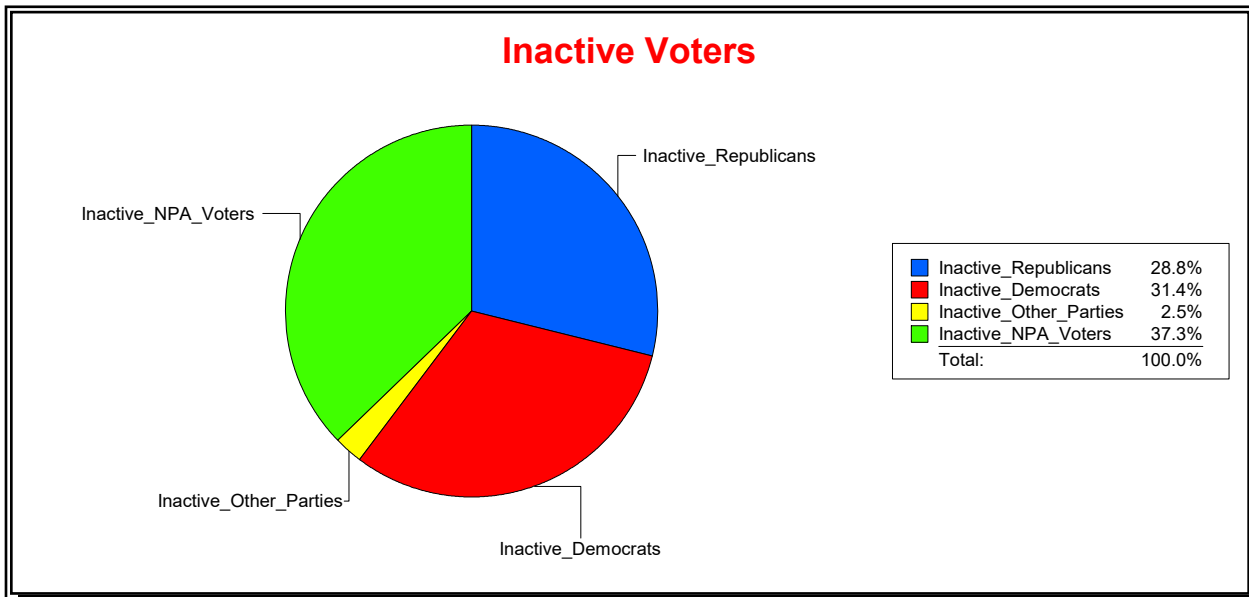

Vicky Oakes

Supervisor of Elections

St Johns County, FL

Date 12/2/2020

Time 03:21 PM

Graphs of District Registration

Active Registered Voters

Inactive Voters

District	Total	Dems	Reps	NonP	Other	Total	Dems	Reps	NonP	Other
St Augustine	11,396	4,374	4,372	2,410	240	1,010	317	291	377	25