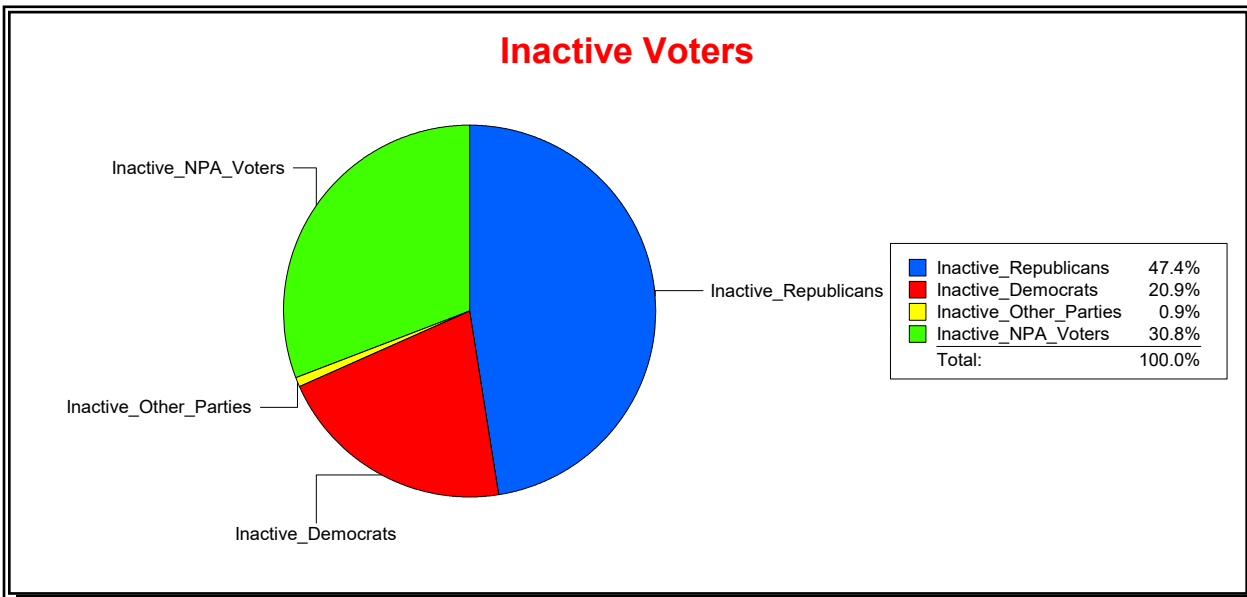

District	Total	Dems	Reps	NonP	Other	Total	Dems	Reps	NonP	Other
St. Johns County	212,520	52,358	112,467	44,231	3,464	9,362	2,268	3,669	3,302	123

Vicky Oakes

Supervisor of Elections

St Johns County, FL

Date 12/2/2020

Time 03:21 PM

Graphs of District Registration

Active Registered Voters

Inactive Voters

District	Total	Dems	Reps	NonP	Other	Total	Dems	Reps	NonP	Other
County Commission - Dist 1	47,868	10,121	27,132	9,895	720	1,629	341	772	501	15