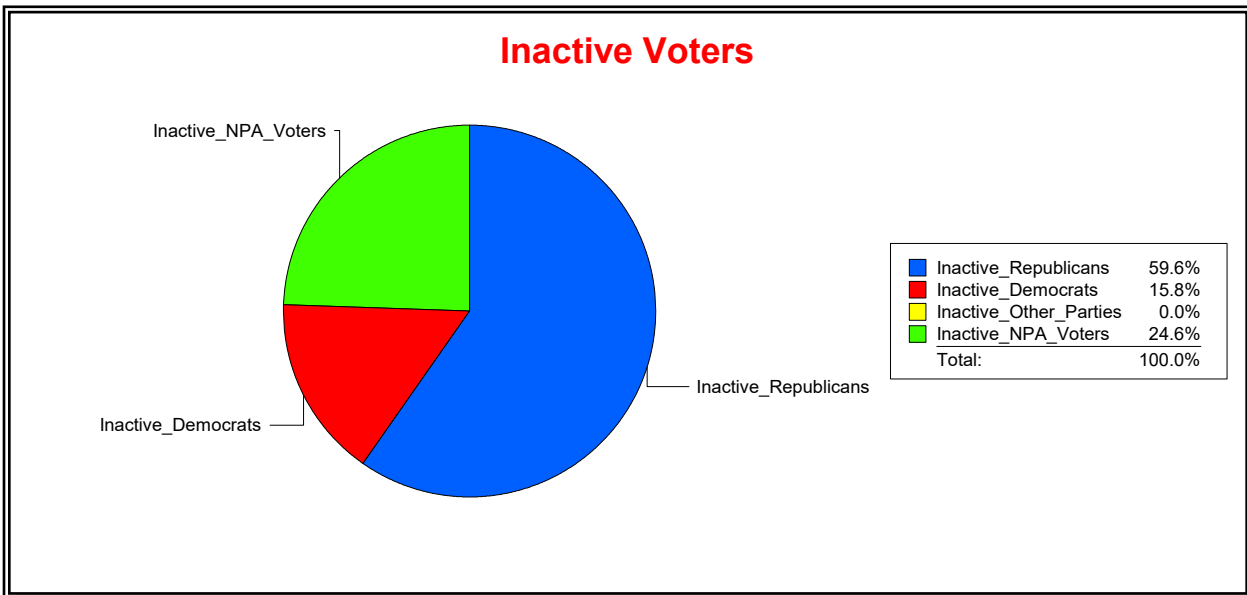

Vicky Oakes

Supervisor of Elections

St Johns County, FL

Date 12/2/2020

Time 03:21 PM

Graphs of District Registration

Active Registered Voters

Inactive Voters

District	Total	Dems	Reps	NonP	Other	Total	Dems	Reps	NonP	Other
World Commerce Comm Dev Dist	1,180	286	588	286	20	57	9	34	14	0