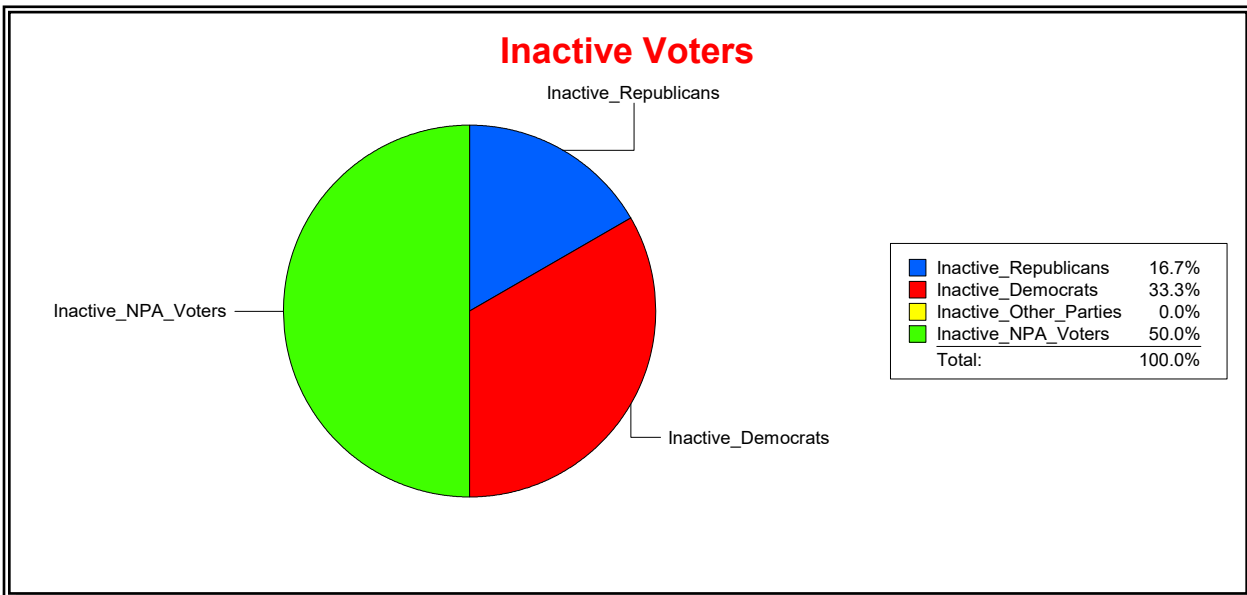

Vicky Oakes

Supervisor of Elections

St Johns County, FL

Date 12/2/2020

Time 03:21 PM

Graphs of District Registration

Active Registered Voters

Inactive Voters

District	Active Registered Voters					Inactive Voters				
	Total	Dems	Reps	NonP	Other	Total	Dems	Reps	NonP	Other
	751	186	308	250	7	6	2	1	3	0