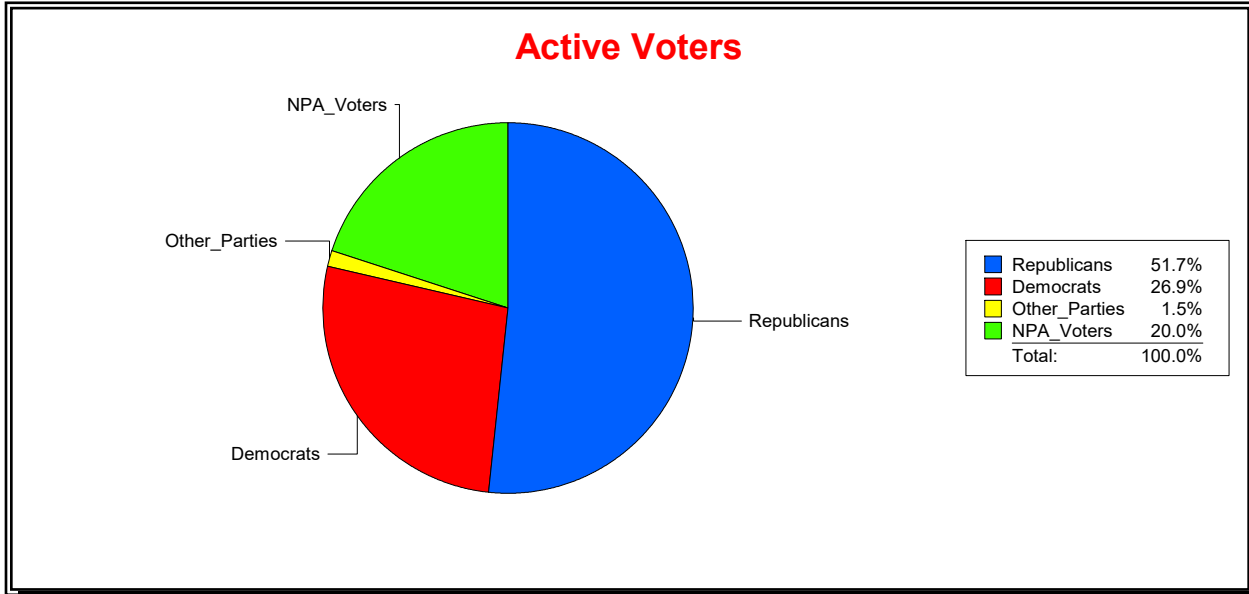

St Johns County, FL

Date 12/2/2020

Time 03:21 PM

Graphs of District Registration

Active Registered Voters

Inactive Voters

District	Total	Dems	Reps	NonP	Other	Total	Dems	Reps	NonP	Other
US Congress - Dist 6	28,439	7,645	14,698	5,682	414	1,314	388	446	466	14