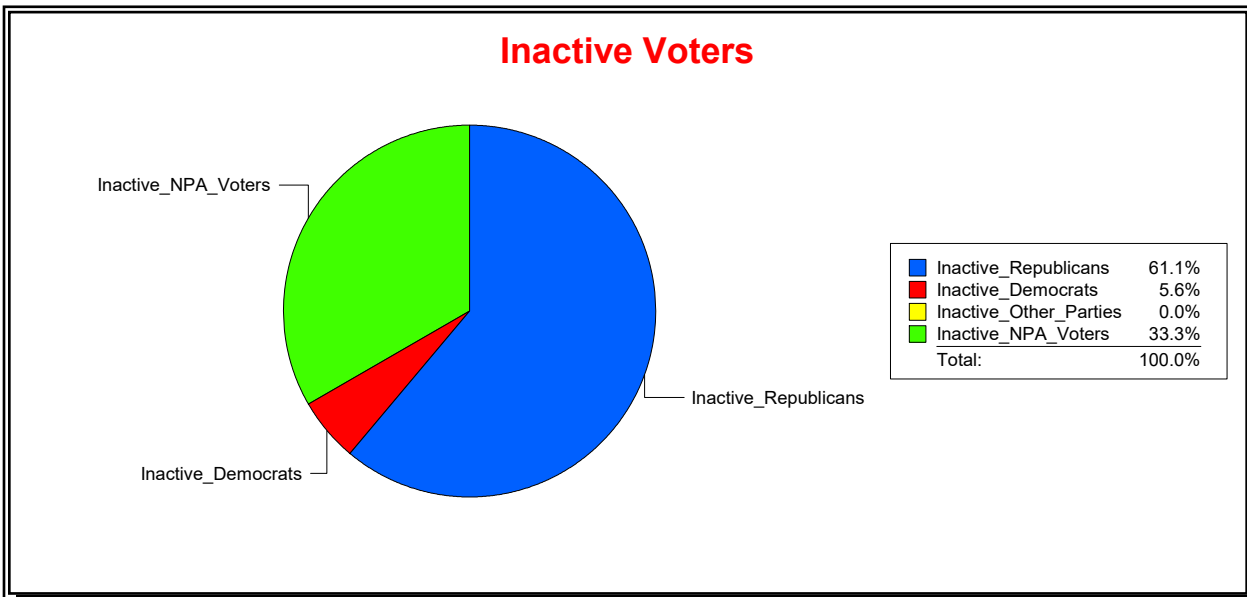

Vicky Oakes

Supervisor of Elections

St Johns County, FL

Date 12/2/2020

Time 03:21 PM

Graphs of District Registration

Active Registered Voters

Inactive Voters

District	Total	Dems	Reps	NonP	Other	Total	Dems	Reps	NonP	Other
Sweetwater Creek Comm Dev Dist	1,473	371	800	277	25	18	1	11	6	0