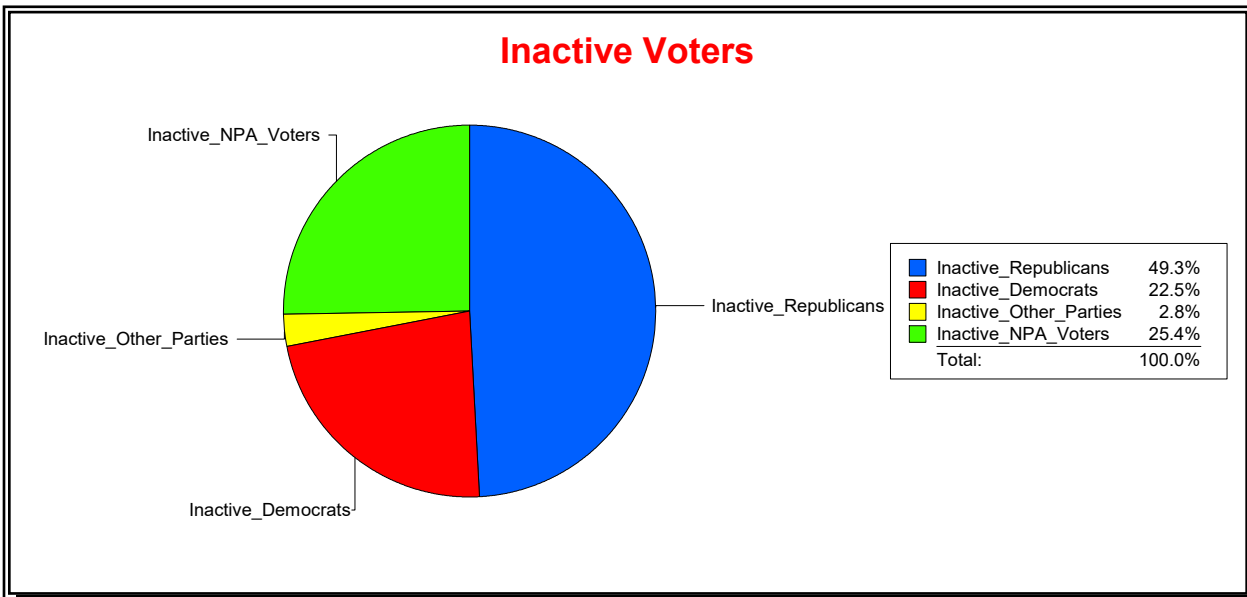

Vicky Oakes

Supervisor of Elections

St Johns County, FL

Date 12/2/2020

Time 03:21 PM

Graphs of District Registration

Active Registered Voters

Inactive Voters

District	Total	Dems	Reps	NonP	Other	Total	Dems	Reps	NonP	Other
Sampson Creek Comm Dev Dist	1,965	314	1,274	356	21	71	16	35	18	2