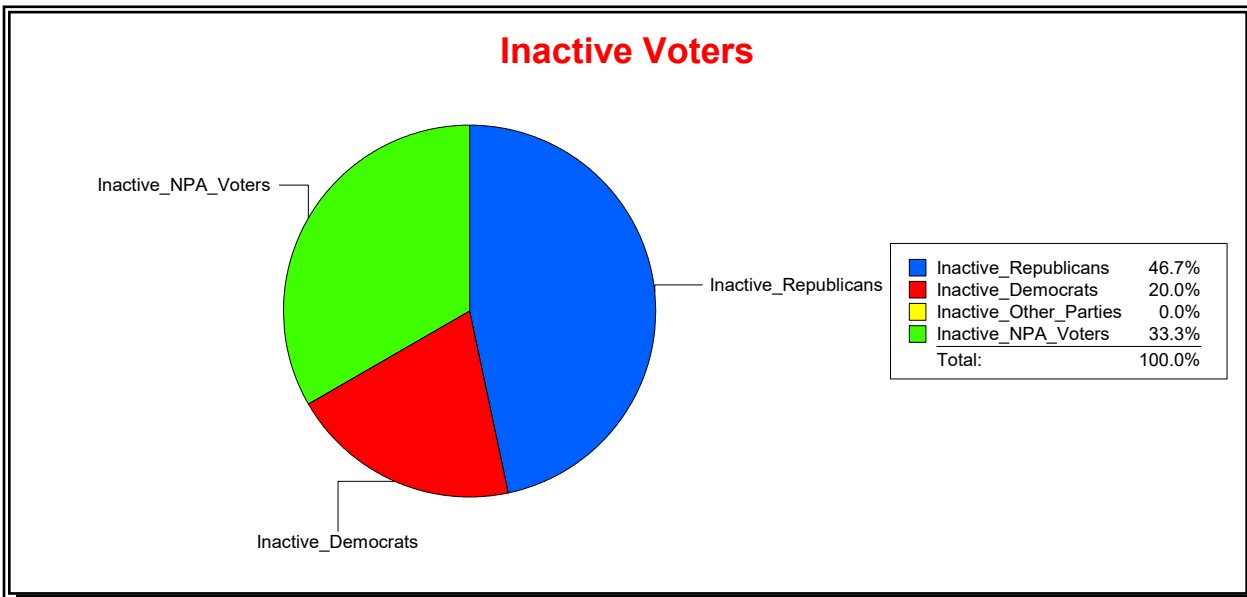

Vicky Oakes

Supervisor of Elections

St Johns County, FL

Date 12/2/2020

Time 03:21 PM

Graphs of District Registration

Active Registered Voters

Inactive Voters

District	Total	Dems	Reps	NonP	Other	Total	Dems	Reps	NonP	Other
Rivers Edge Comm Dev Dist	2,154	427	1,239	448	40	15	3	7	5	0