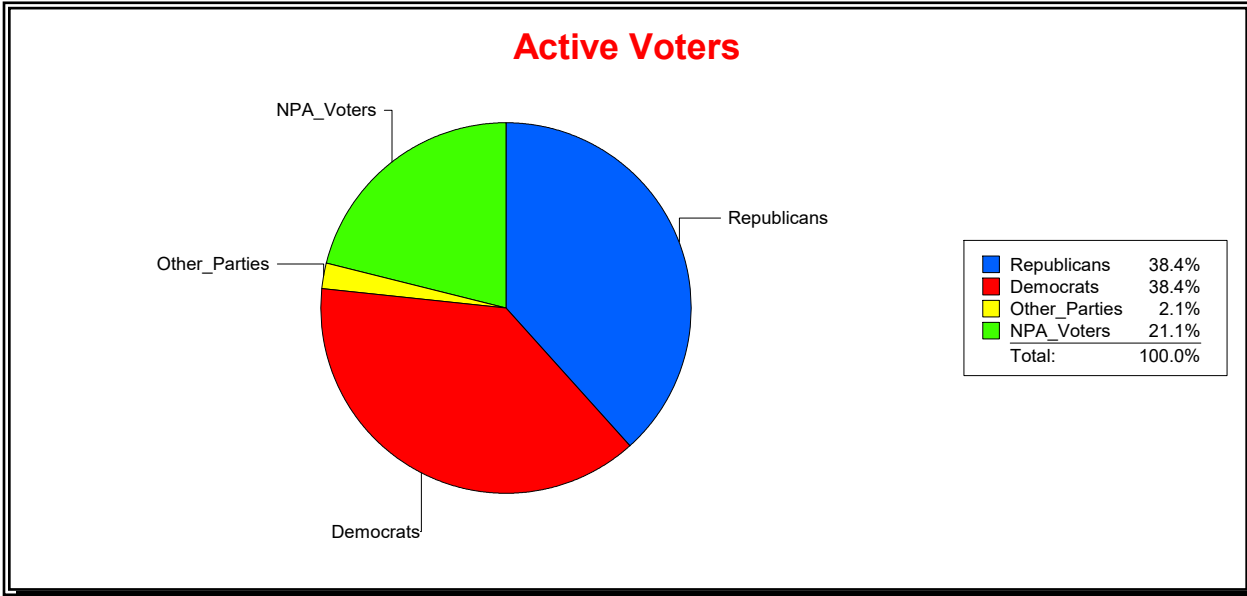

Vicky Oakes

Supervisor of Elections

St Johns County, FL

Date 12/2/2020

Time 03:21 PM

Graphs of District Registration

District	Active Registered Voters					Inactive Voters				
	Total	Dems	Reps	NonP	Other	Total	Dems	Reps	NonP	Other
St Augustine	11,396	4,374	4,372	2,410	240	1,010	317	291	377	25