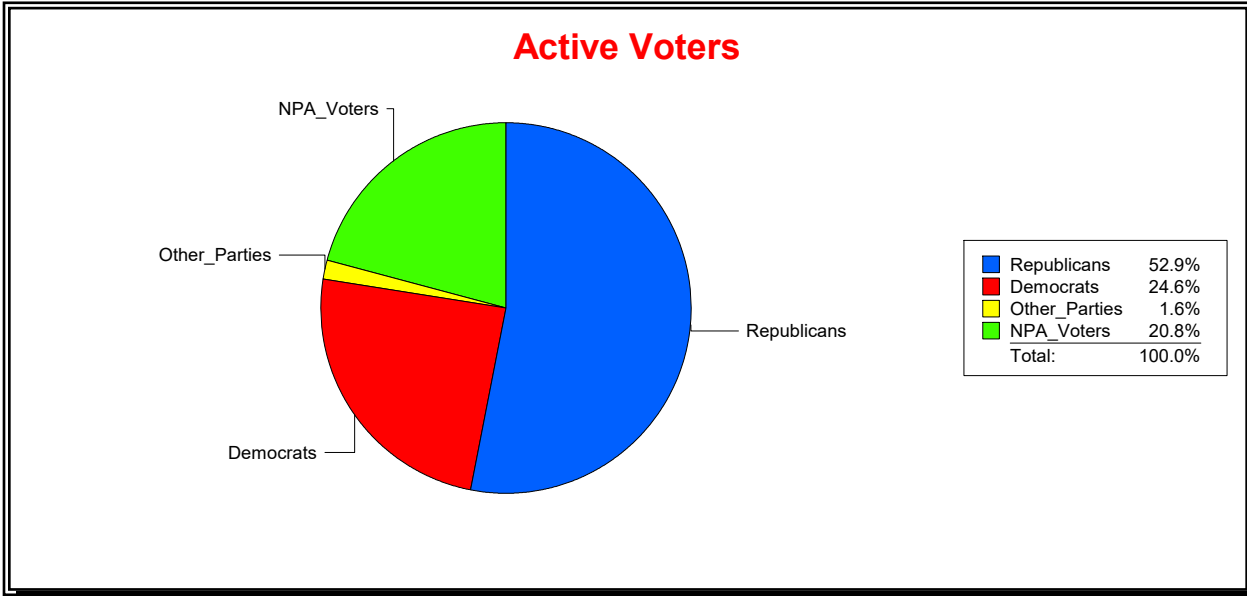

Vicky Oakes

Supervisor of Elections

St Johns County, FL

Date 12/2/2020

Time 03:21 PM

Graphs of District Registration

Active Registered Voters

Inactive Voters

District	Total	Dems	Reps	NonP	Other	Total	Dems	Reps	NonP	Other
State Senate - Dist 7	212,520	52,358	112,467	44,231	3,464	9,362	2,268	3,669	3,302	123