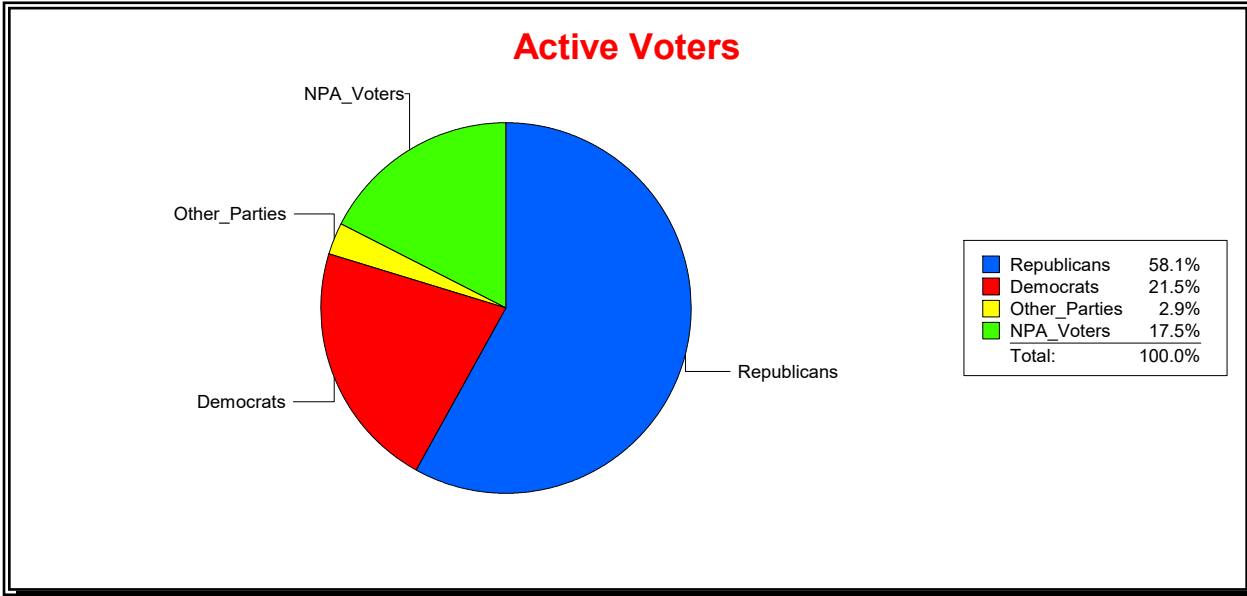

Vicky Oakes

Supervisor of Elections

St Johns County, FL

Date 12/2/2020

Time 03:21 PM

Graphs of District Registration

Active Registered Voters

Inactive Voters

District	Total	Dems	Reps	NonP	Other	Total	Dems	Reps	NonP	Other
	418	90	243	73	12	2	0	2	0	0