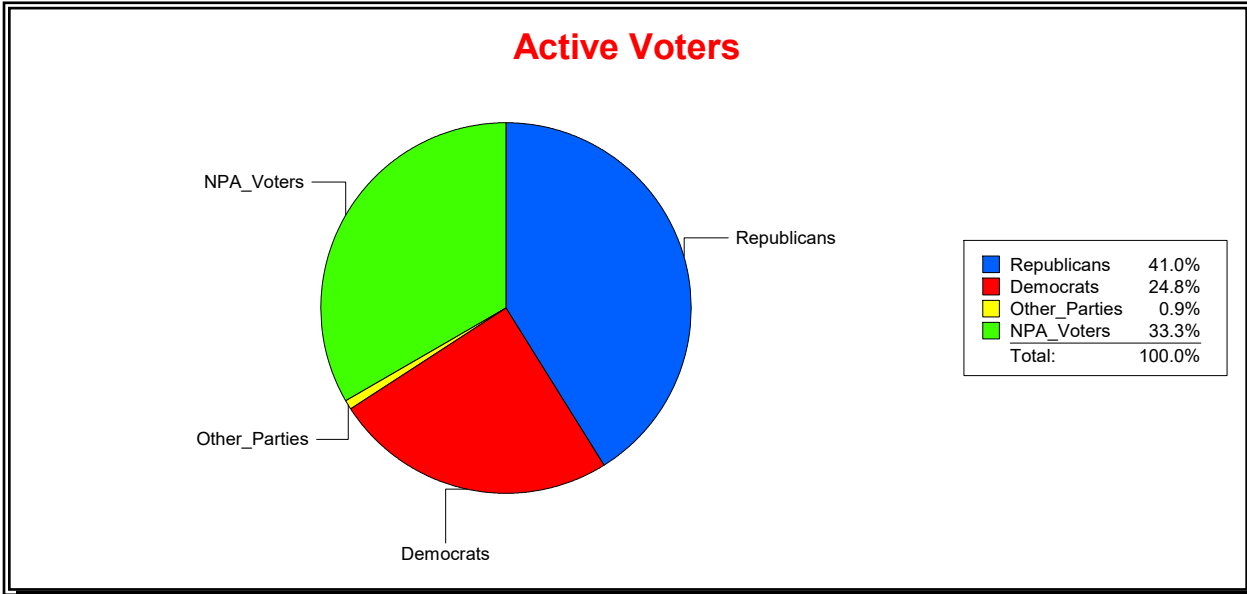

Vicky Oakes

Supervisor of Elections

St Johns County, FL

Date 12/2/2020

Time 03:21 PM

Graphs of District Registration

Active Registered Voters

Inactive Voters

District	Active Registered Voters					Inactive Voters				
	Total	Dems	Reps	NonP	Other	Total	Dems	Reps	NonP	Other
	751	186	308	250	7	6	2	1	3	0