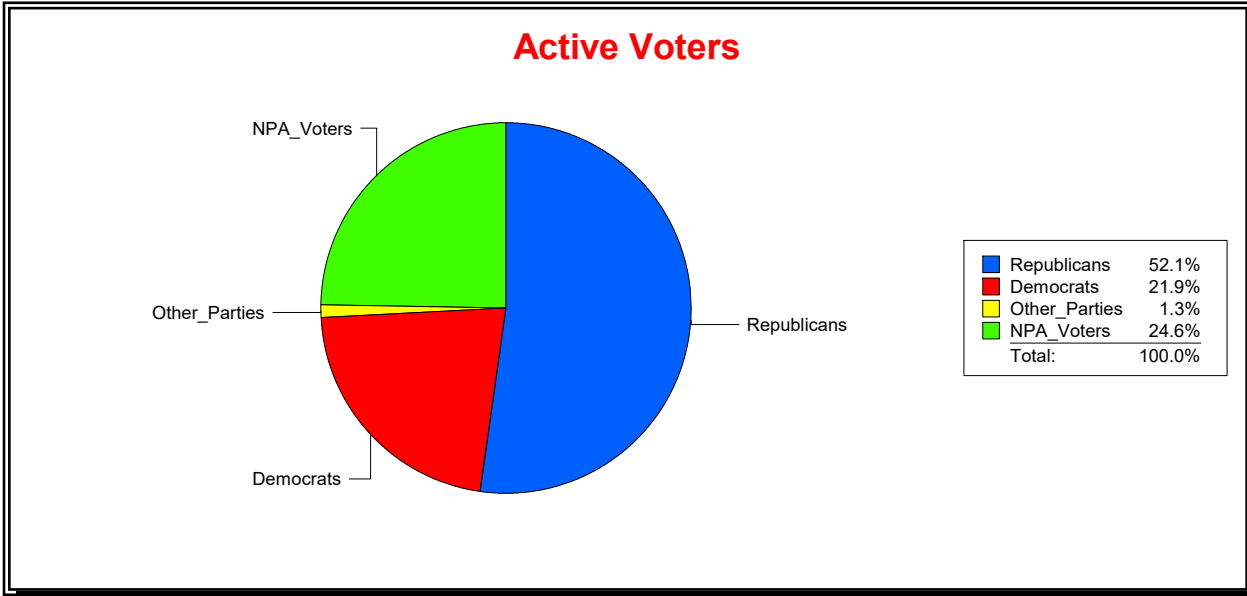

Supervisor of Elections

St Johns County, FL

Date 12/2/2020

Time 03:21 PM

Graphs of District Registration

Active Registered Voters

Inactive Voters

District	Total	Dems	Reps	NonP	Other	Total	Dems	Reps	NonP	Other
Glen St Johns Comm Dev Dist	1,040	228	542	256	14	31	2	14	14	1