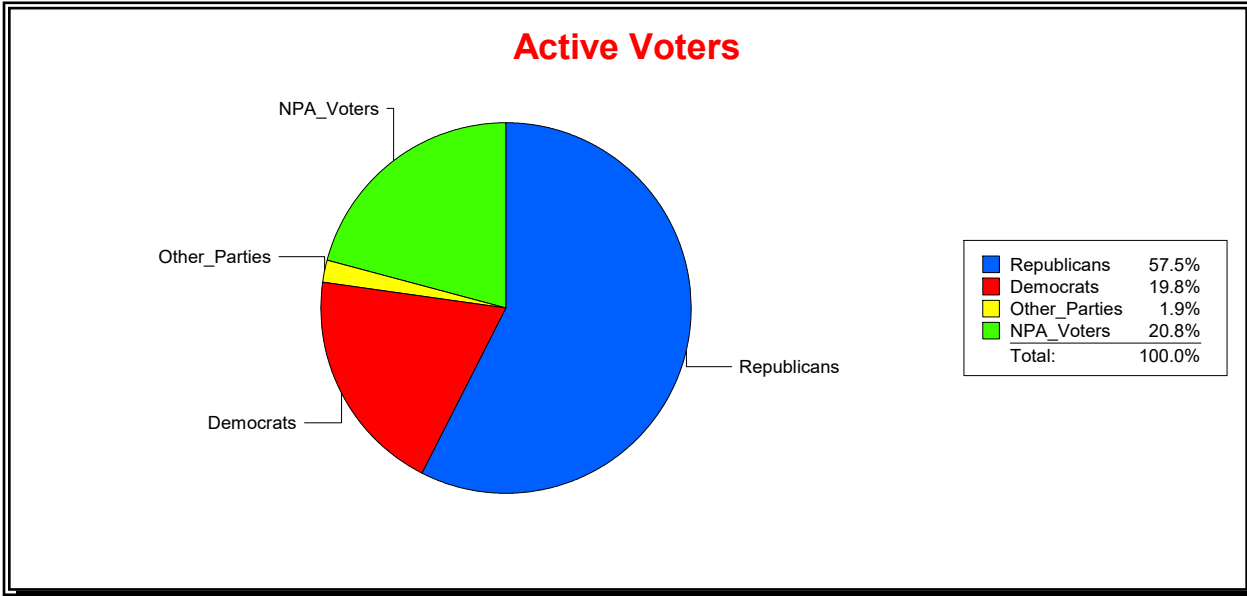

Vicky Oakes

Supervisor of Elections

St Johns County, FL

Date 12/2/2020

Time 03:21 PM

Graphs of District Registration

Active Registered Voters

Inactive Voters

District	Total	Dems	Reps	NonP	Other	Total	Dems	Reps	NonP	Other
Rivers Edge Comm Dev Dist	2,154	427	1,239	448	40	15	3	7	5	0