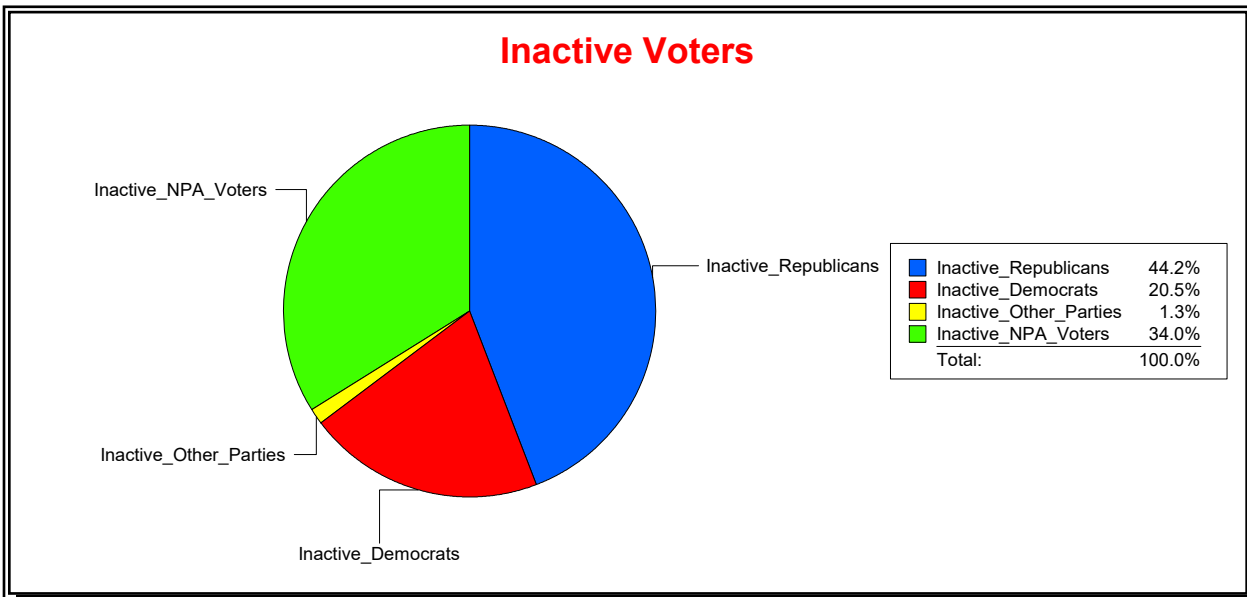

Vicky Oakes

Supervisor of Elections

St Johns County, FL

Date 12/2/2020

Time 03:21 PM

Graphs of District Registration

Active Registered Voters

Inactive Voters

District	Total	Dems	Reps	NonP	Other	Total	Dems	Reps	NonP	Other
Aberdeen Comm Dev Dist	3,424	764	1,714	879	67	156	32	69	53	2