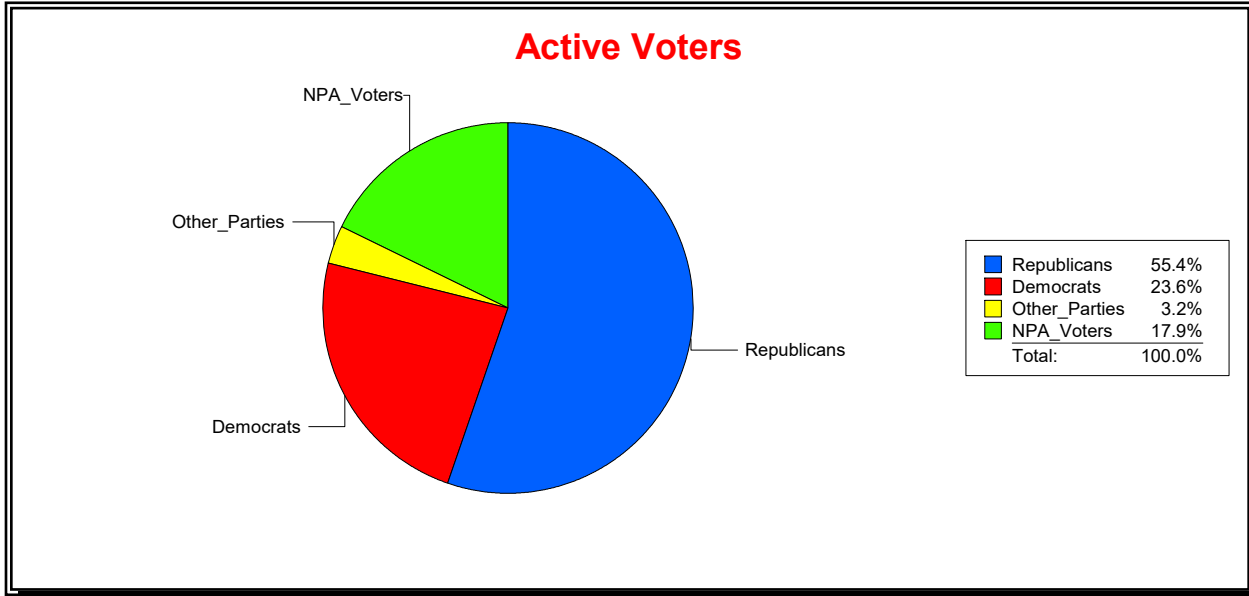

Vicky Oakes

Supervisor of Elections

St Johns County, FL

Date 12/2/2020

Time 03:21 PM

Graphs of District Registration

Active Registered Voters

Inactive Voters

District	Active Registered Voters					Inactive Voters				
	Total	Dems	Reps	NonP	Other	Total	Dems	Reps	NonP	Other
	504	119	279	90	16	4	1	1	2	0