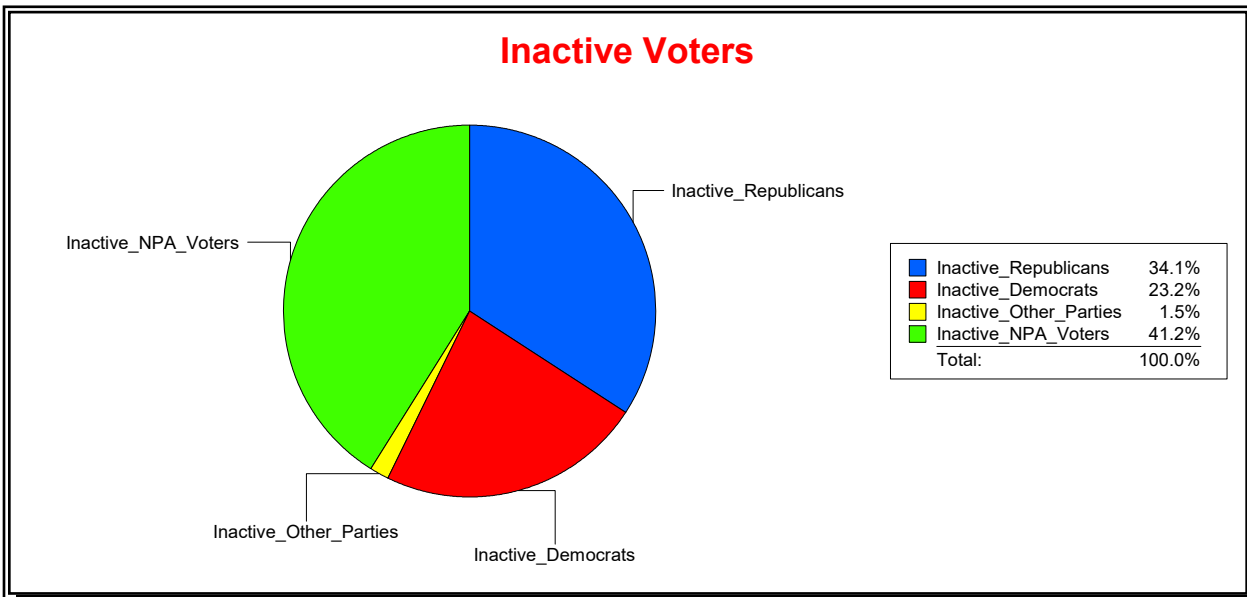

Vicky Oakes

Supervisor of Elections

St Johns County, FL

Date 12/2/2020

Time 03:21 PM

Graphs of District Registration

Active Registered Voters

Inactive Voters

District	Total	Dems	Reps	NonP	Other	Total	Dems	Reps	NonP	Other
St Augustine Beach	5,862	1,680	2,819	1,278	85	340	79	116	140	5