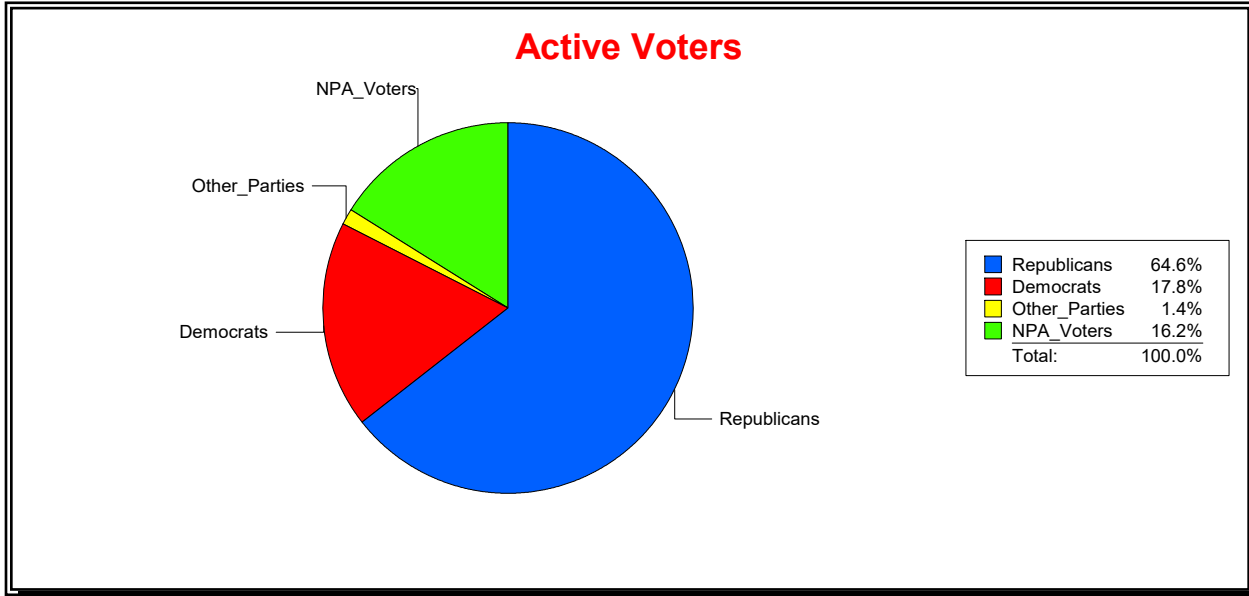

District	Total	Dems	Reps	NonP	Other	Total	Dems	Reps	NonP	Other
Ponte Vedra MSD	3,442	613	2,222	558	49	93	23	46	23	1

Vicky Oakes

Supervisor of Elections

St Johns County, FL

Date 12/2/2020

Time 03:21 PM

Graphs of District Registration