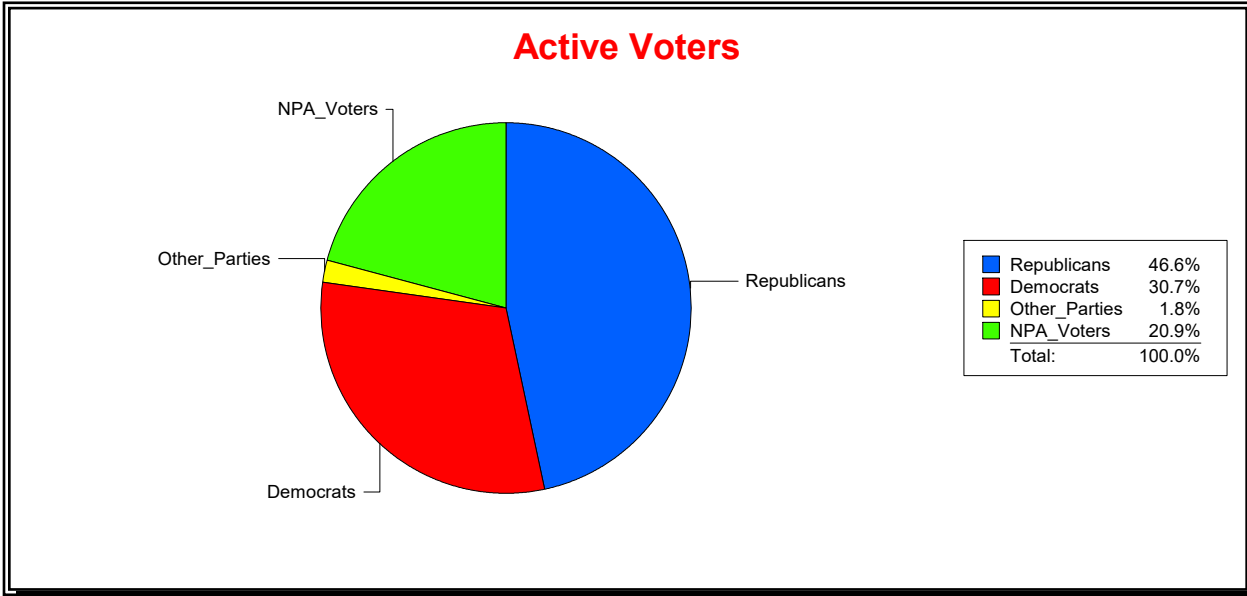

Vicky Oakes

Supervisor of Elections

St Johns County, FL

Date 12/2/2020

Time 03:21 PM

Graphs of District Registration

Active Registered Voters

Inactive Voters

District	Total	Dems	Reps	NonP	Other	Total	Dems	Reps	NonP	Other
County Commission - Dist 5	36,830	11,298	17,158	7,714	660	2,265	612	755	854	44