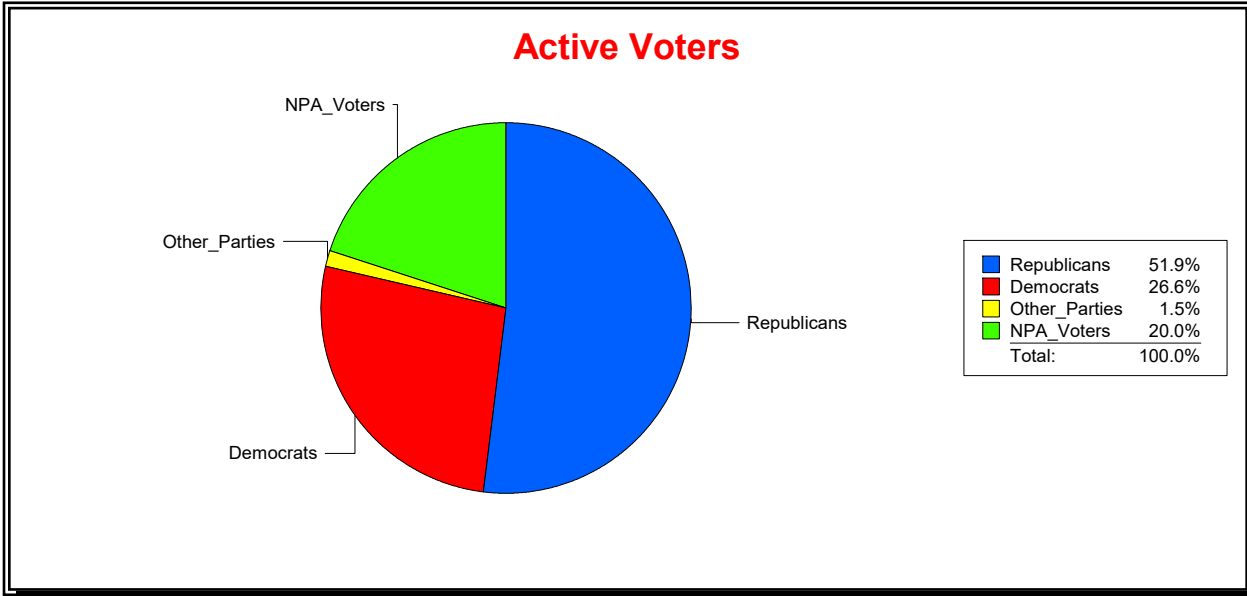

Vicky Oakes

Supervisor of Elections

St Johns County, FL

Date 12/2/2020

Time 03:21 PM

Graphs of District Registration

Active Registered Voters

Inactive Voters

District	Total	Dems	Reps	NonP	Other	Total	Dems	Reps	NonP	Other
County Commission - Dist 3	38,557	10,267	19,999	7,701	590	1,630	458	560	589	23