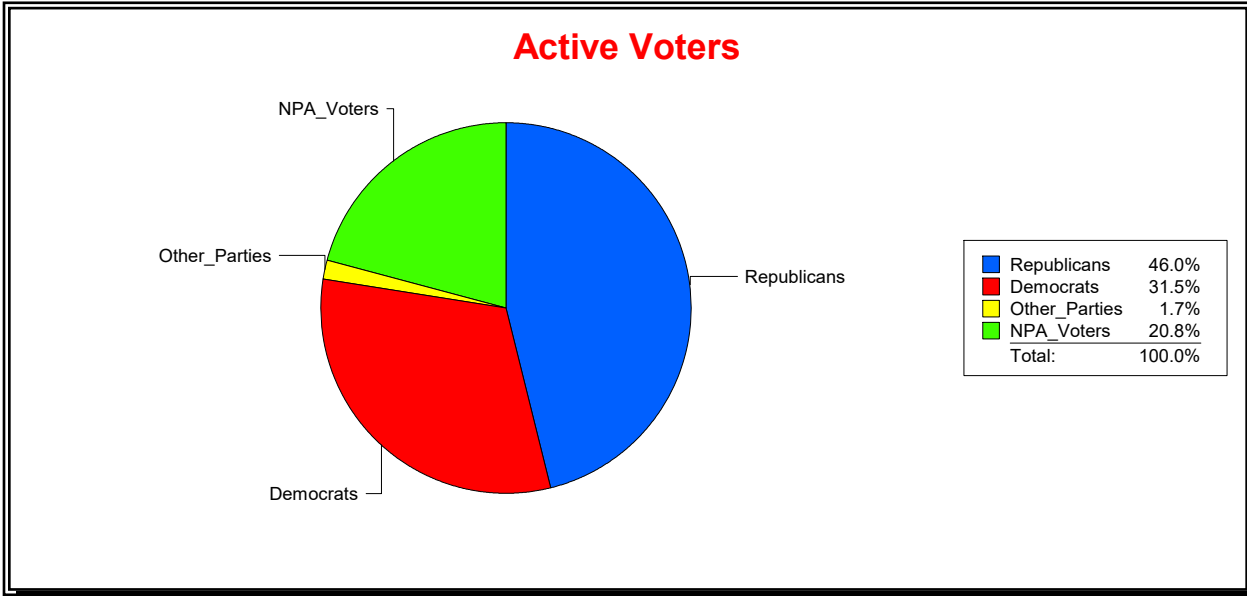

Vicky Oakes

Supervisor of Elections

St Johns County, FL

Date 12/2/2020

Time 03:21 PM

Graphs of District Registration

Active Registered Voters

Inactive Voters

District	Total	Dems	Reps	NonP	Other	Total	Dems	Reps	NonP	Other
Port Waterway & Beach	57,251	18,047	26,332	11,918	954	3,379	965	1,062	1,291	61