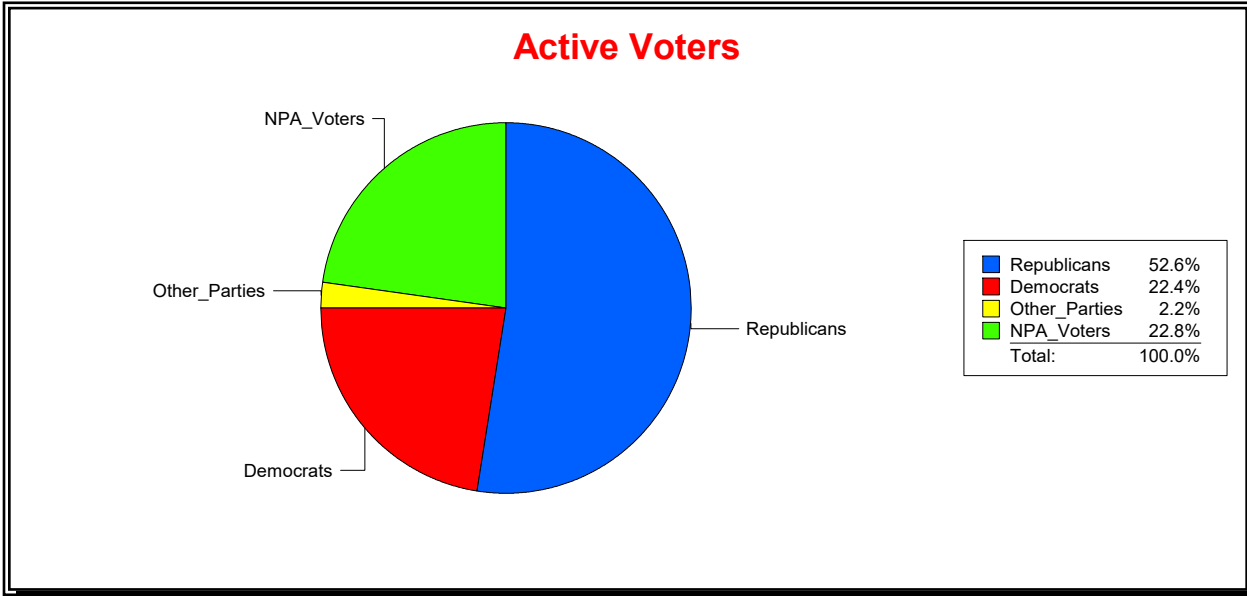

Vicky Oakes

Supervisor of Elections

St Johns County, FL

Date 12/2/2020

Time 03:21 PM

Graphs of District Registration

Active Registered Voters

Inactive Voters

District	Total	Dems	Reps	NonP	Other	Total	Dems	Reps	NonP	Other
Tolomato Comm Dev Dist	13,987	3,129	7,361	3,194	303	331	58	158	112	3