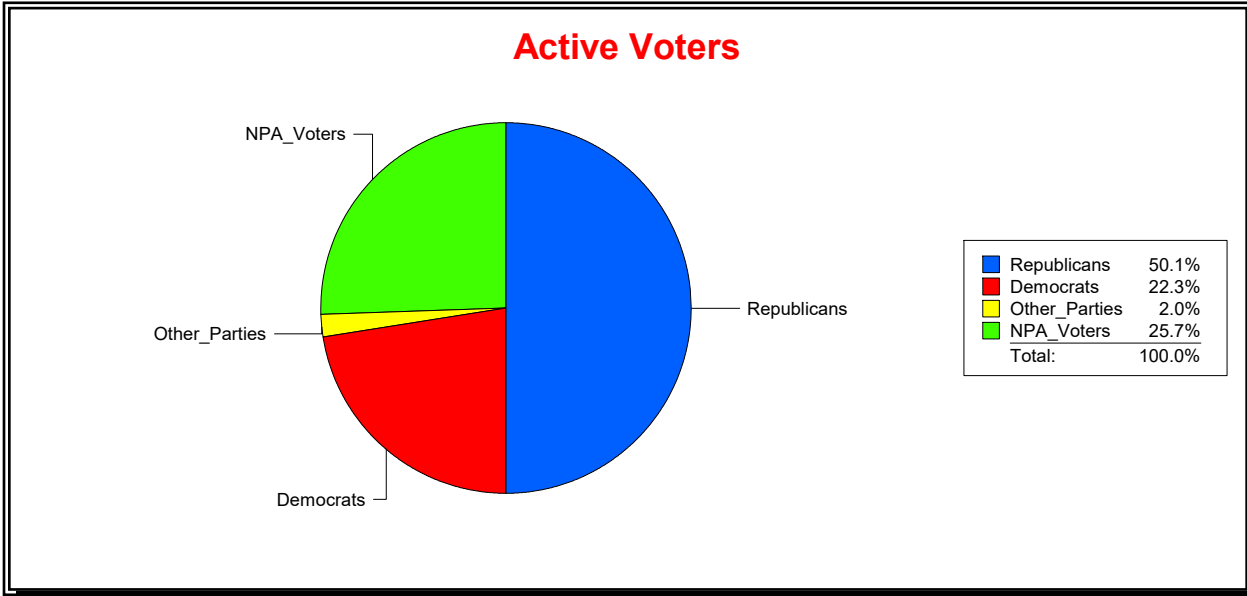

Vicky Oakes

Supervisor of Elections

St Johns County, FL

Date 12/2/2020

Time 03:21 PM

Graphs of District Registration

Active Registered Voters

Inactive Voters

District	Total	Dems	Reps	NonP	Other	Total	Dems	Reps	NonP	Other
Aberdeen Comm Dev Dist	3,424	764	1,714	879	67	156	32	69	53	2