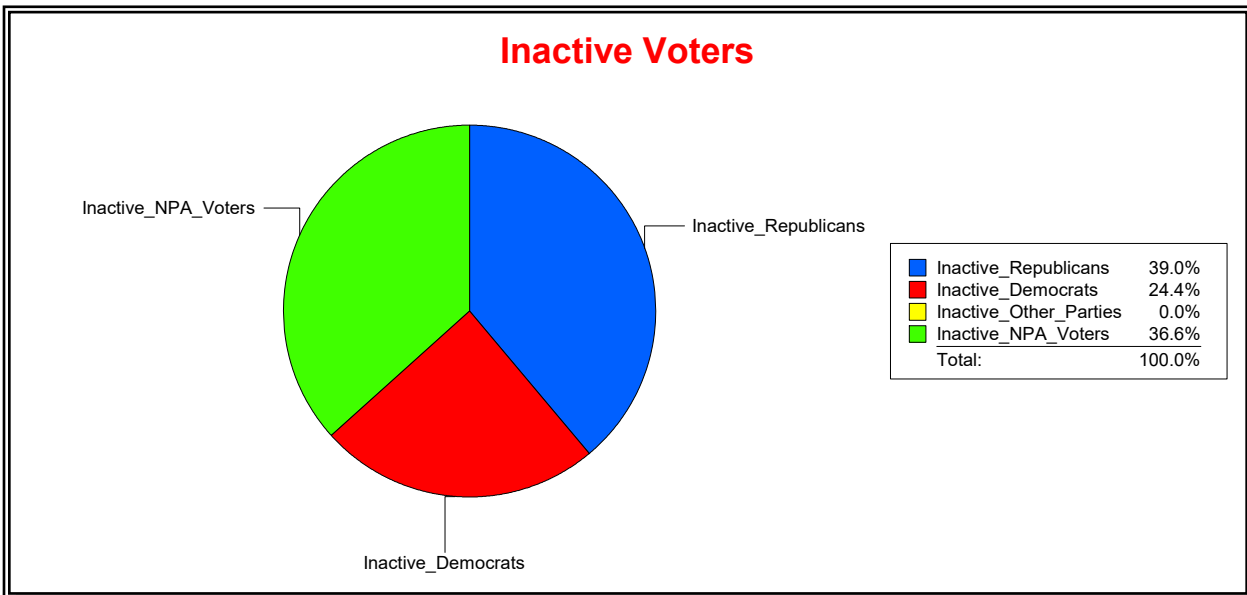

Vicky Oakes

Supervisor of Elections

St Johns County, FL

Date 12/2/2020

Time 03:21 PM

Graphs of District Registration

Active Registered Voters

Inactive Voters

District	Total	Dems	Reps	NonP	Other	Total	Dems	Reps	NonP	Other
Heritage Park Comm Dev Dist	1,431	431	635	340	25	41	10	16	15	0