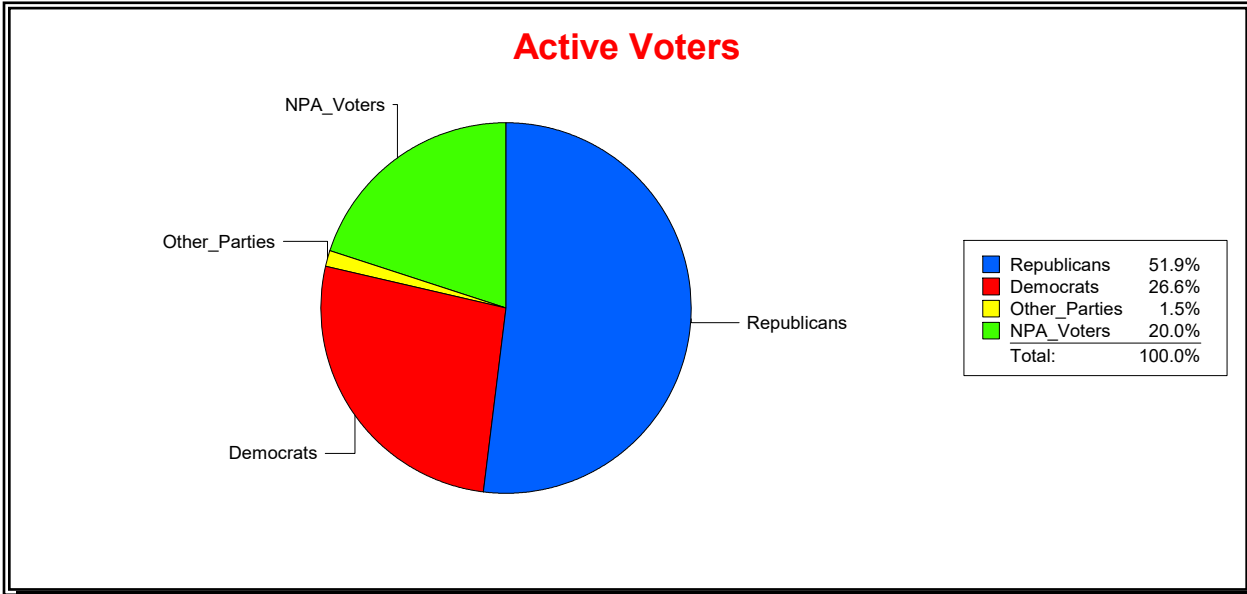

Vicky Oakes

Supervisor of Elections

St Johns County, FL

Date 12/2/2020

Time 03:21 PM

Graphs of District Registration

Active Registered Voters

Inactive Voters

District	Total	Dems	Reps	NonP	Other	Total	Dems	Reps	NonP	Other
School Board - Dist 3	38,557	10,267	19,999	7,701	590	1,630	458	560	589	23