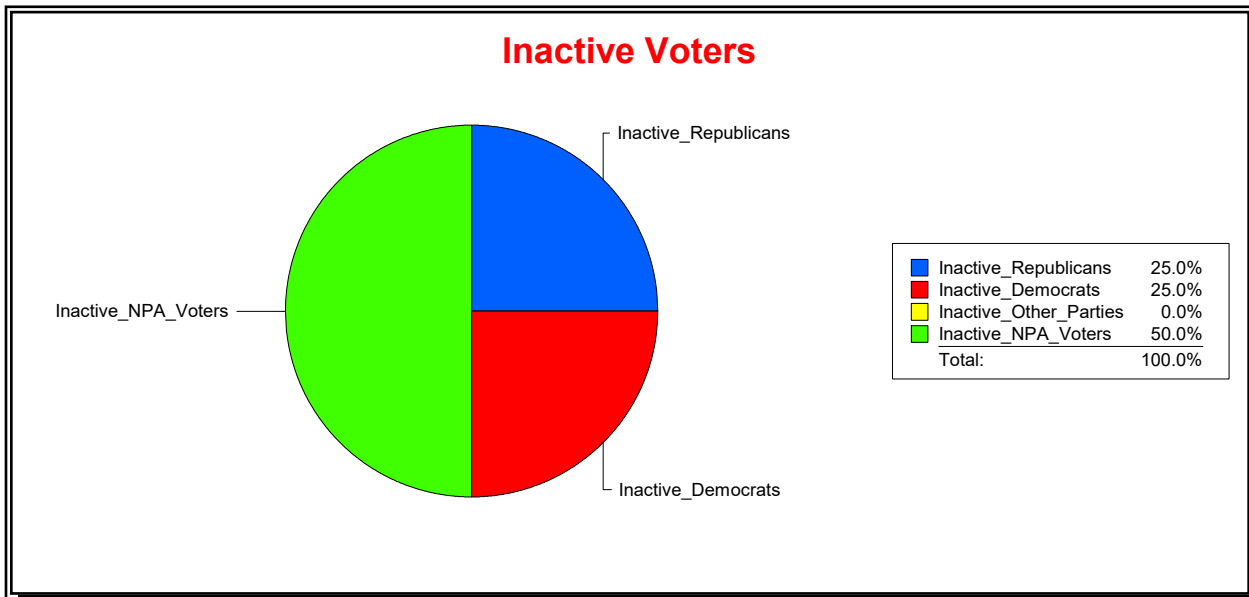

Vicky Oakes

Supervisor of Elections

St Johns County, FL

Date 12/2/2020

Time 03:21 PM

Graphs of District Registration

Active Registered Voters

Inactive Voters

District	Active Registered Voters					Inactive Voters				
	Total	Dems	Reps	NonP	Other	Total	Dems	Reps	NonP	Other
	504	119	279	90	16	4	1	1	2	0