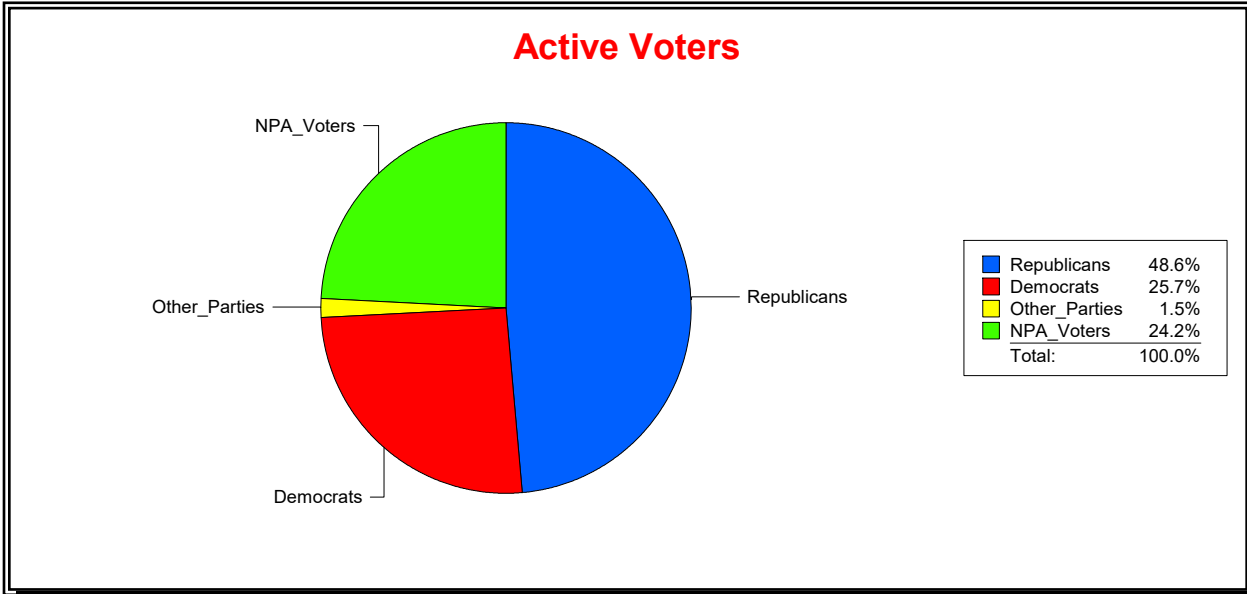

Supervisor of Elections

St Johns County, FL

Date 12/2/2020

Time 03:21 PM

Graphs of District Registration

Active Registered Voters

Inactive Voters

District	Total	Dems	Reps	NonP	Other	Total	Dems	Reps	NonP	Other
St Johns Forest Comm Dev Dist	1,167	300	567	282	18	51	13	18	20	0