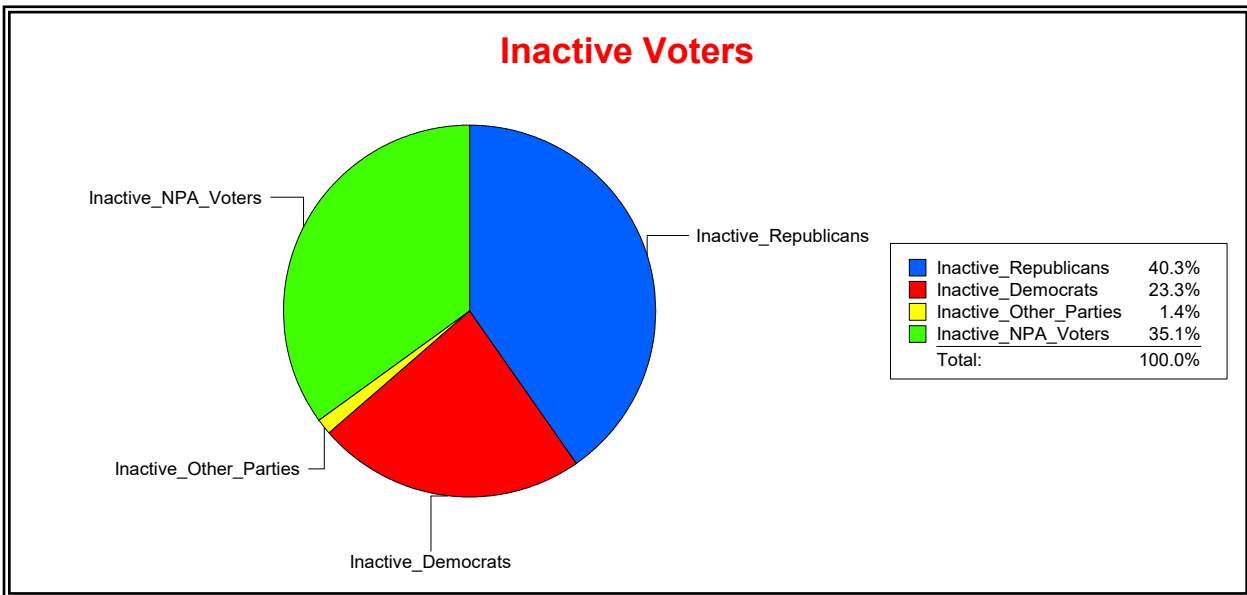

Graphs of District Registration

Active Registered Voters

Inactive Voters

District	Total	Dems	Reps	NonP	Other	Total	Dems	Reps	NonP	Other
State Representative - Dist 17	180,233	43,749	95,668	37,834	2,982	7,915	1,844	3,187	2,776	108