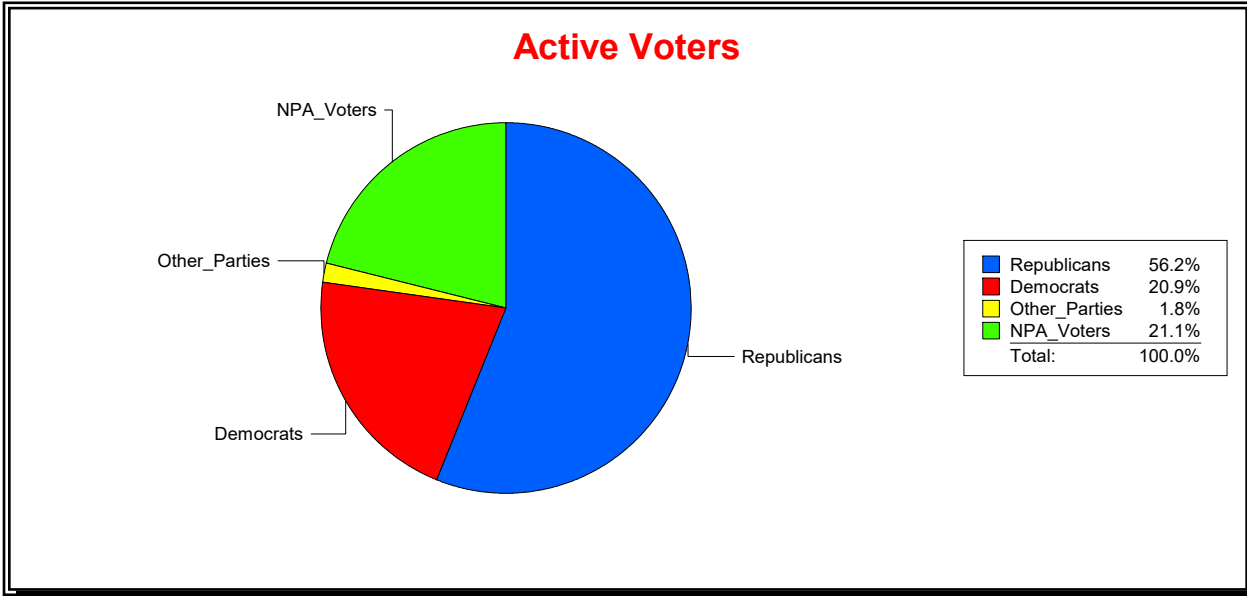

Vicky Oakes

Supervisor of Elections

St Johns County, FL

Date 12/2/2020

Time 03:21 PM

Graphs of District Registration

Active Registered Voters

Inactive Voters

District	Total	Dems	Reps	NonP	Other	Total	Dems	Reps	NonP	Other
County Commission - Dist 4	51,228	10,721	28,782	10,808	917	1,955	368	876	689	22