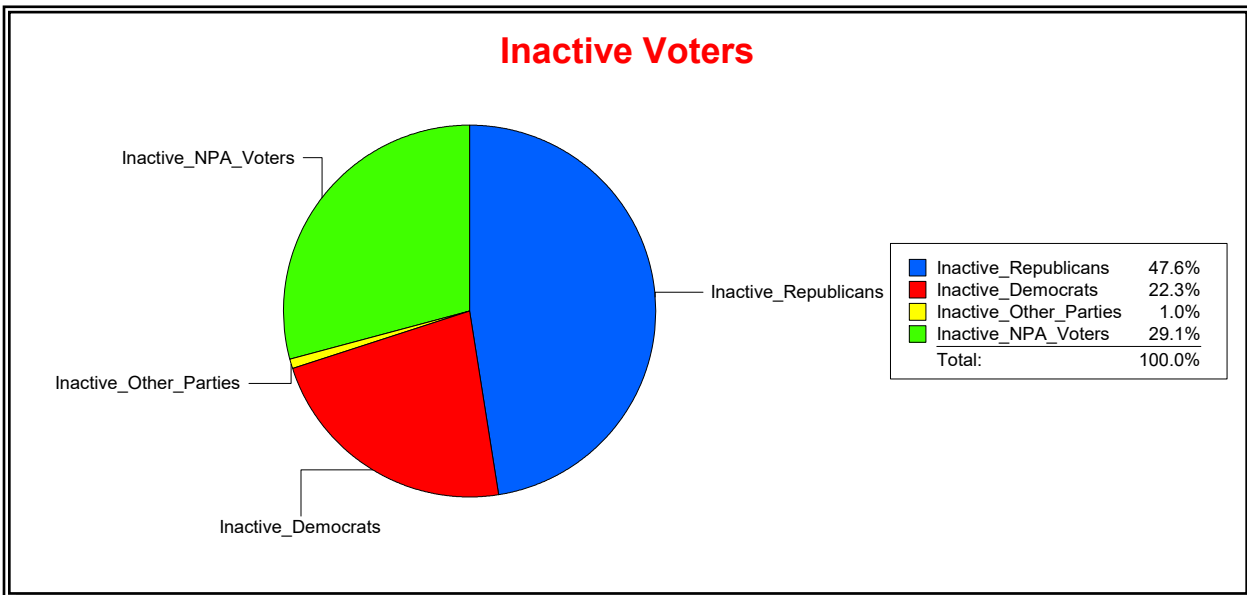

Vicky Oakes

Supervisor of Elections

St Johns County, FL

Date 12/2/2020

Time 03:21 PM

Graphs of District Registration

Active Registered Voters

Inactive Voters

District	Total	Dems	Reps	NonP	Other	Total	Dems	Reps	NonP	Other
Turnbull Creek Comm Dev Dist	2,197	464	1,167	521	45	103	23	49	30	1