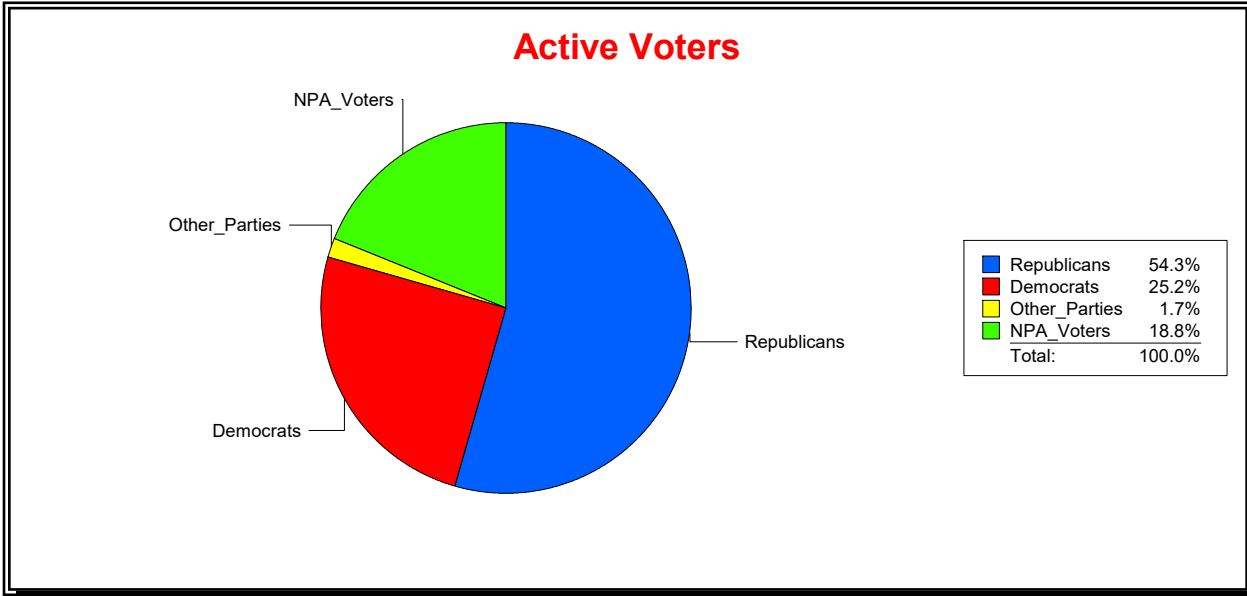

Vicky Oakes

Supervisor of Elections

St Johns County, FL

Date 12/2/2020

Time 03:21 PM

Graphs of District Registration

Active Registered Voters

Inactive Voters

District	Total	Dems	Reps	NonP	Other	Total	Dems	Reps	NonP	Other
Sweetwater Creek Comm Dev Dist	1,473	371	800	277	25	18	1	11	6	0