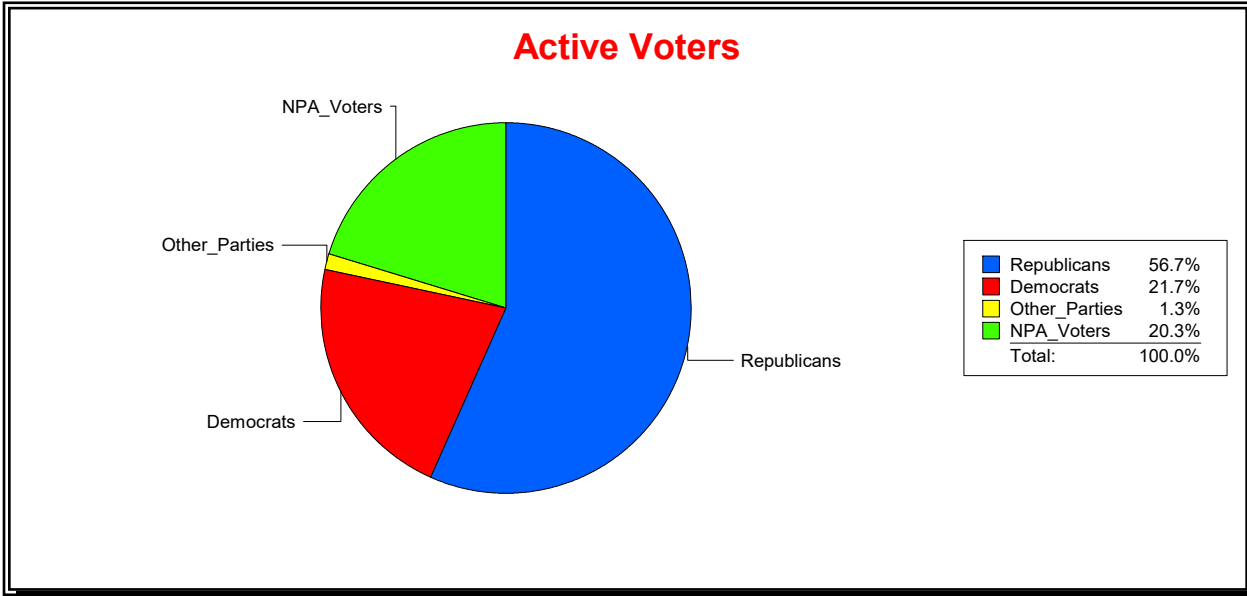

Supervisor of Elections

St Johns County, FL

Date 12/2/2020

Time 03:21 PM

Graphs of District Registration

Active Registered Voters

Inactive Voters

District	Total	Dems	Reps	NonP	Other	Total	Dems	Reps	NonP	Other
<b>Julington Creek Comm Dev Dist</b>	13,100	2,842	7,427	2,664	167	610	136	278	187	9