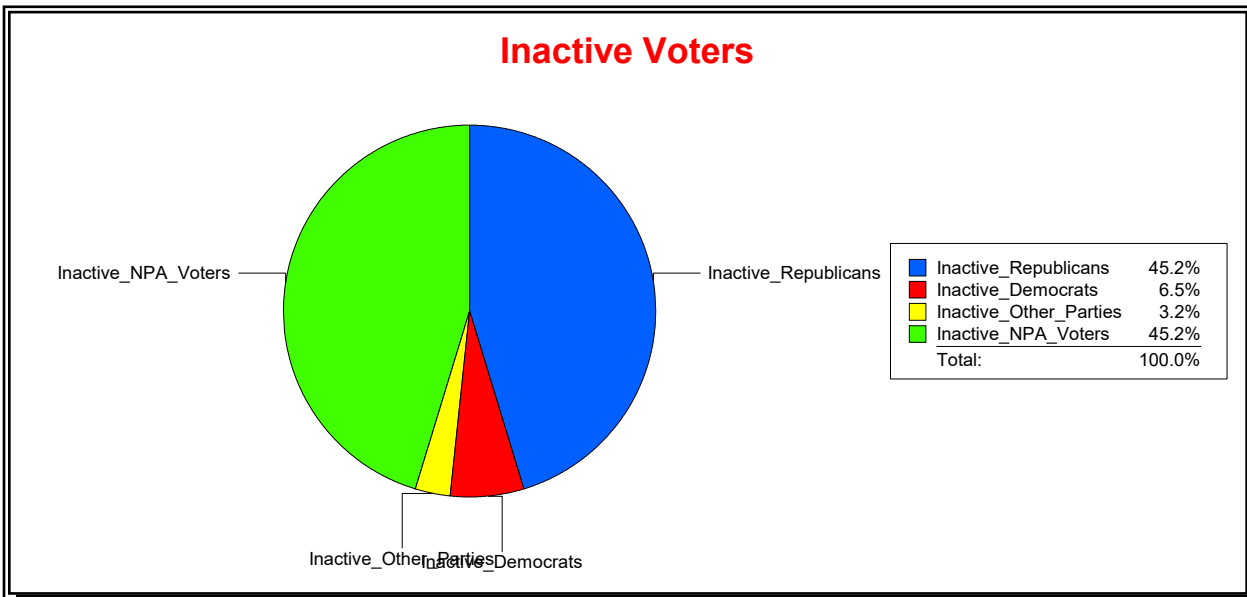

Supervisor of Elections

St Johns County, FL

Date 12/2/2020

Time 03:21 PM

Graphs of District Registration

Active Registered Voters

Inactive Voters

District	Total	Dems	Reps	NonP	Other	Total	Dems	Reps	NonP	Other
Glen St Johns Comm Dev Dist	1,040	228	542	256	14	31	2	14	14	1