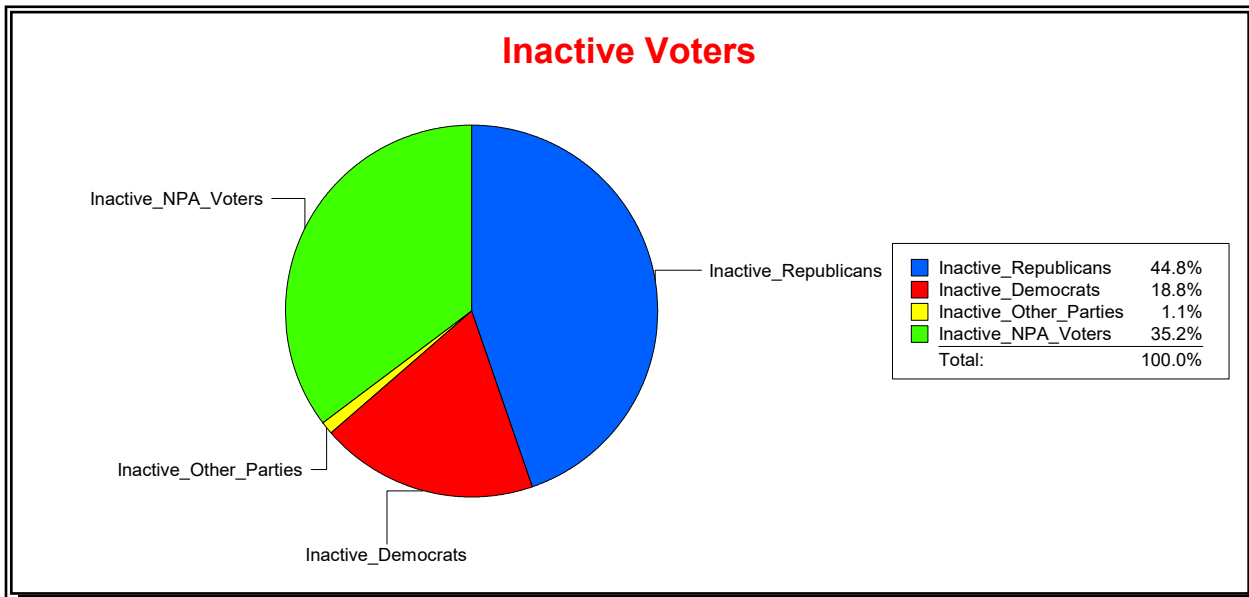

Vicky Oakes

Supervisor of Elections

St Johns County, FL

Date 12/2/2020

Time 03:21 PM

Graphs of District Registration

Active Registered Voters

Inactive Voters

District	Total	Dems	Reps	NonP	Other	Total	Dems	Reps	NonP	Other
School Board - Dist 4	51,228	10,721	28,782	10,808	917	1,955	368	876	689	22