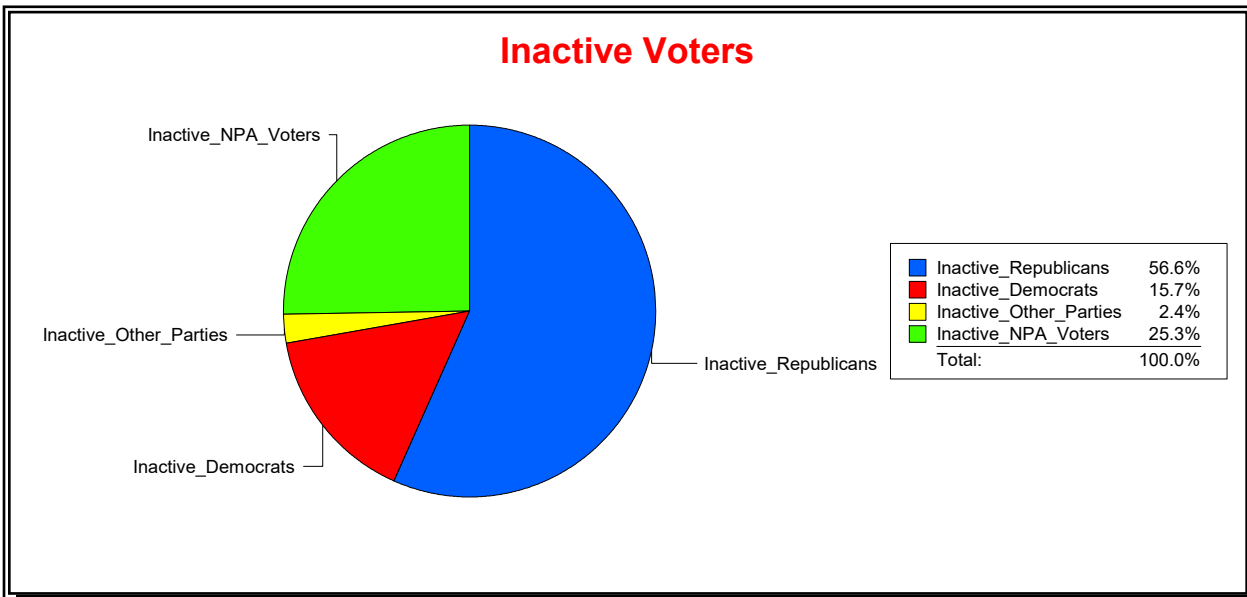

Vicky Oakes

Supervisor of Elections

St Johns County, FL

Date 12/2/2020

Time 03:21 PM

Graphs of District Registration

Active Registered Voters

Inactive Voters

District	Total	Dems	Reps	NonP	Other	Total	Dems	Reps	NonP	Other
Marshall Creek Comm Dev Dist	2,760	562	1,550	609	39	83	13	47	21	2