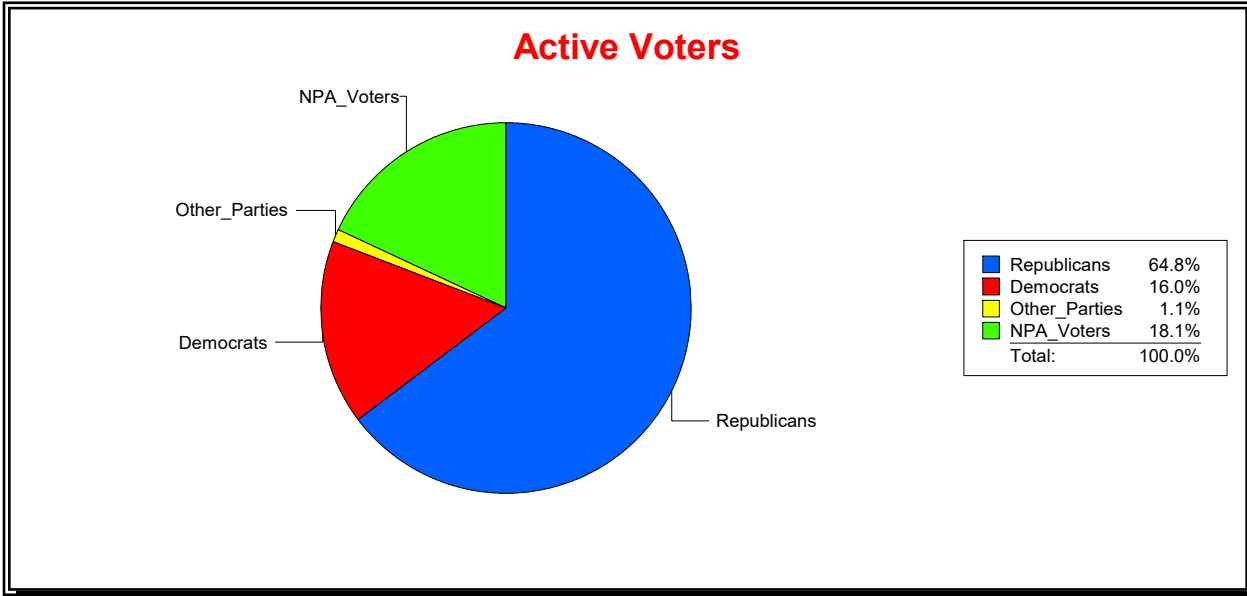

Vicky Oakes

Supervisor of Elections

St Johns County, FL

Date 12/2/2020

Time 03:21 PM

Graphs of District Registration

Active Registered Voters

Inactive Voters

District	Total	Dems	Reps	NonP	Other	Total	Dems	Reps	NonP	Other
Sampson Creek Comm Dev Dist	1,965	314	1,274	356	21	71	16	35	18	2