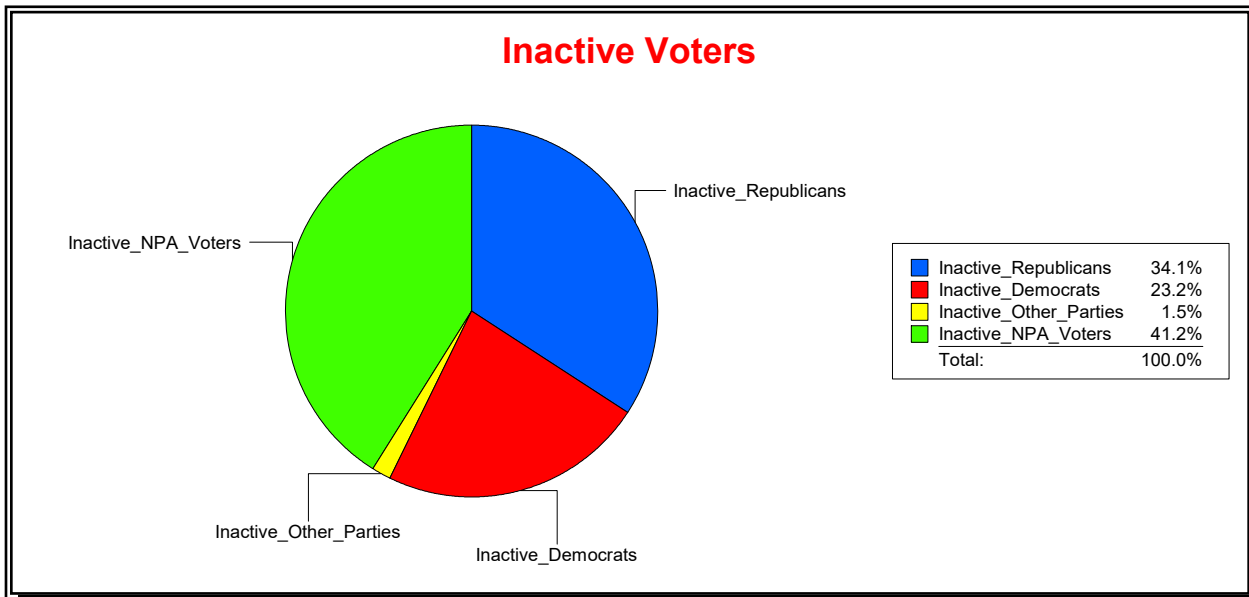

Vicky Oakes

Supervisor of Elections

St Johns County, FL

Date 12/2/2020

Time 03:21 PM

Graphs of District Registration

Active Registered Voters

Inactive Voters

District	Total	Dems	Reps	NonP	Other	Total	Dems	Reps	NonP	Other
St Augustine Beach	5,862	1,680	2,819	1,278	85	340	79	116	140	5