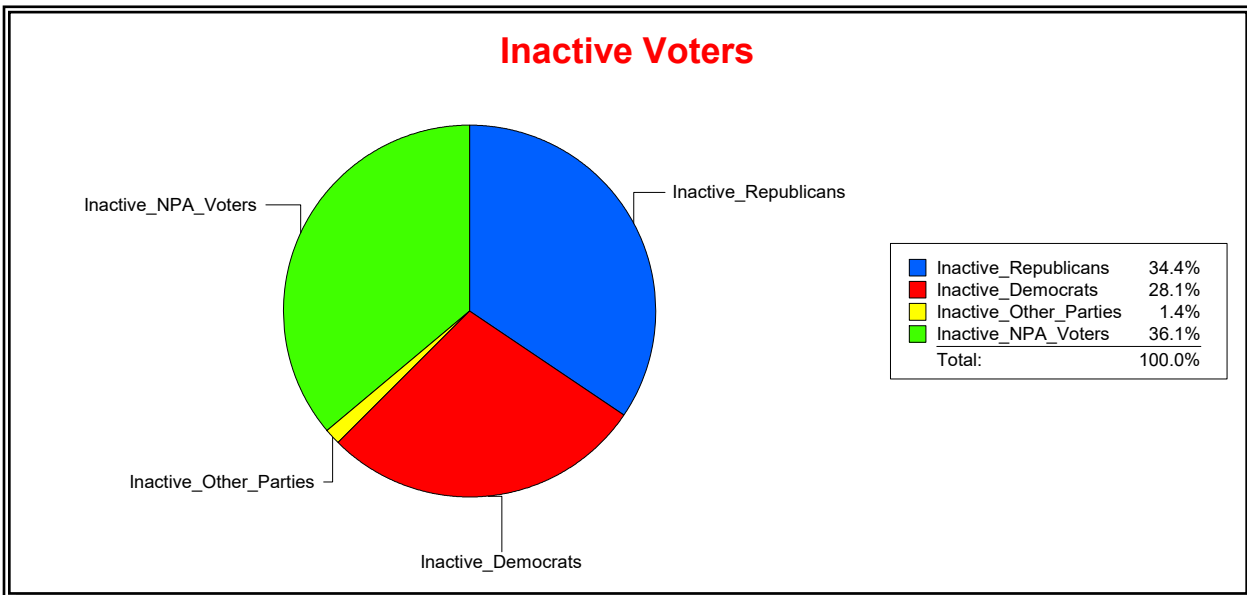

Vicky Oakes

Supervisor of Elections

St Johns County, FL

Date 12/2/2020

Time 03:21 PM

Graphs of District Registration

Active Registered Voters

Inactive Voters

District	Total	Dems	Reps	NonP	Other	Total	Dems	Reps	NonP	Other
School Board - Dist 3	38,557	10,267	19,999	7,701	590	1,630	458	560	589	23