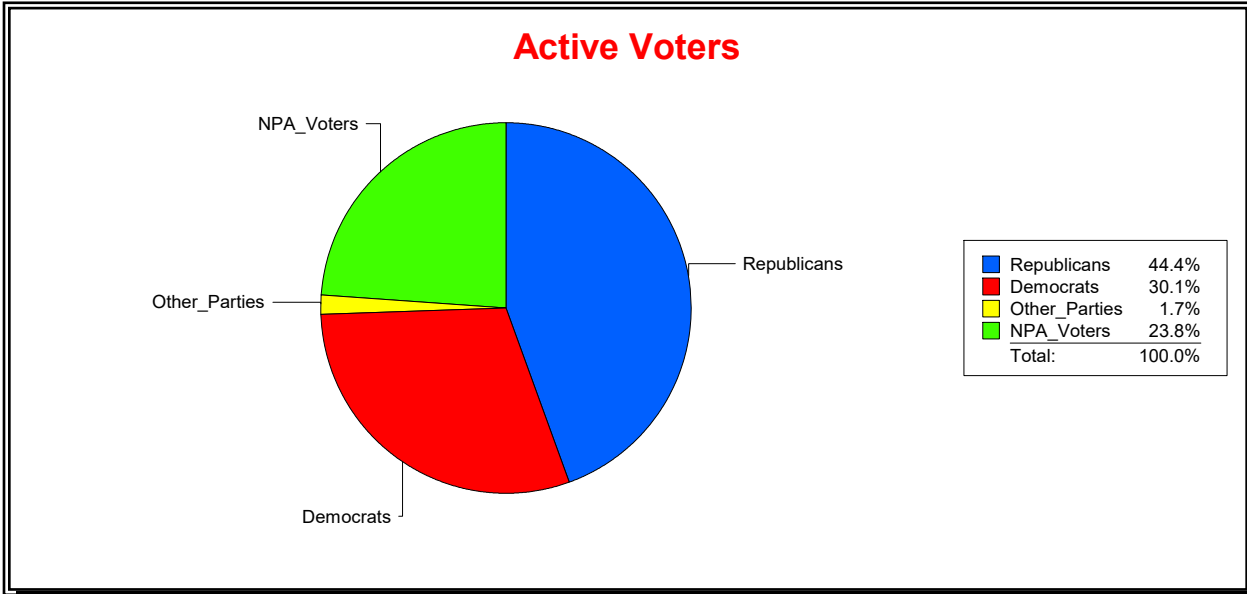

Vicky Oakes

Supervisor of Elections

St Johns County, FL

Date 12/2/2020

Time 03:21 PM

Graphs of District Registration

Active Registered Voters

Inactive Voters

District	Total	Dems	Reps	NonP	Other	Total	Dems	Reps	NonP	Other
Heritage Park Comm Dev Dist	1,431	431	635	340	25	41	10	16	15	0