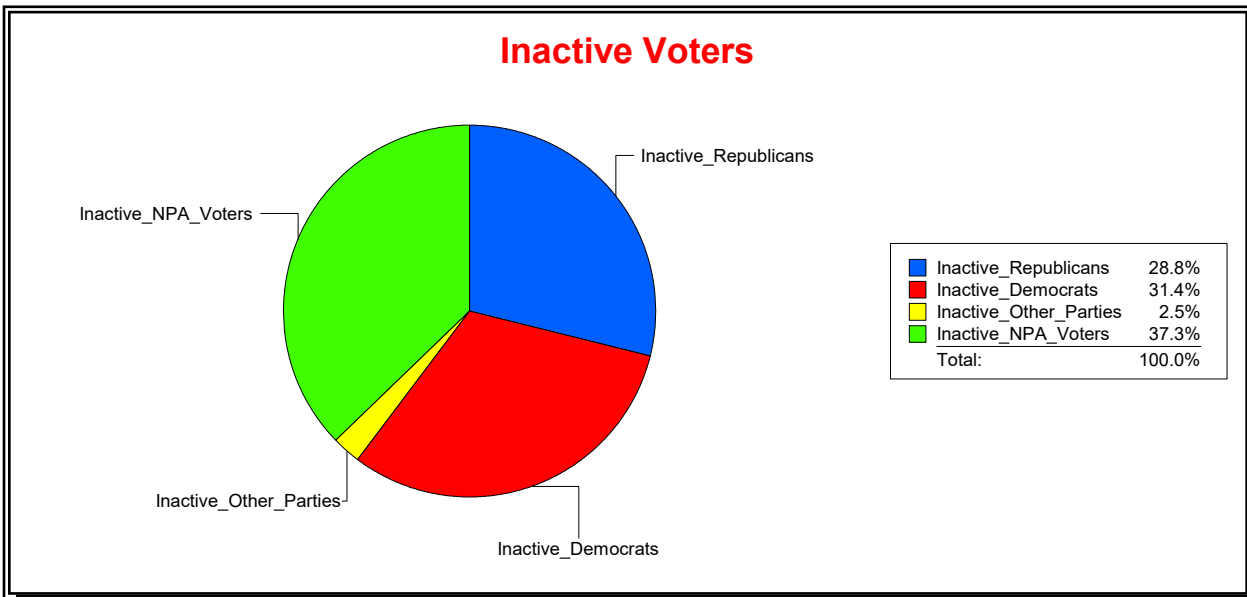

Vicky Oakes

Supervisor of Elections

St Johns County, FL

Date 12/2/2020

Time 03:21 PM

Graphs of District Registration

District	Active Registered Voters					Inactive Voters				
	Total	Dems	Reps	NonP	Other	Total	Dems	Reps	NonP	Other
St Augustine	11,396	4,374	4,372	2,410	240	1,010	317	291	377	25