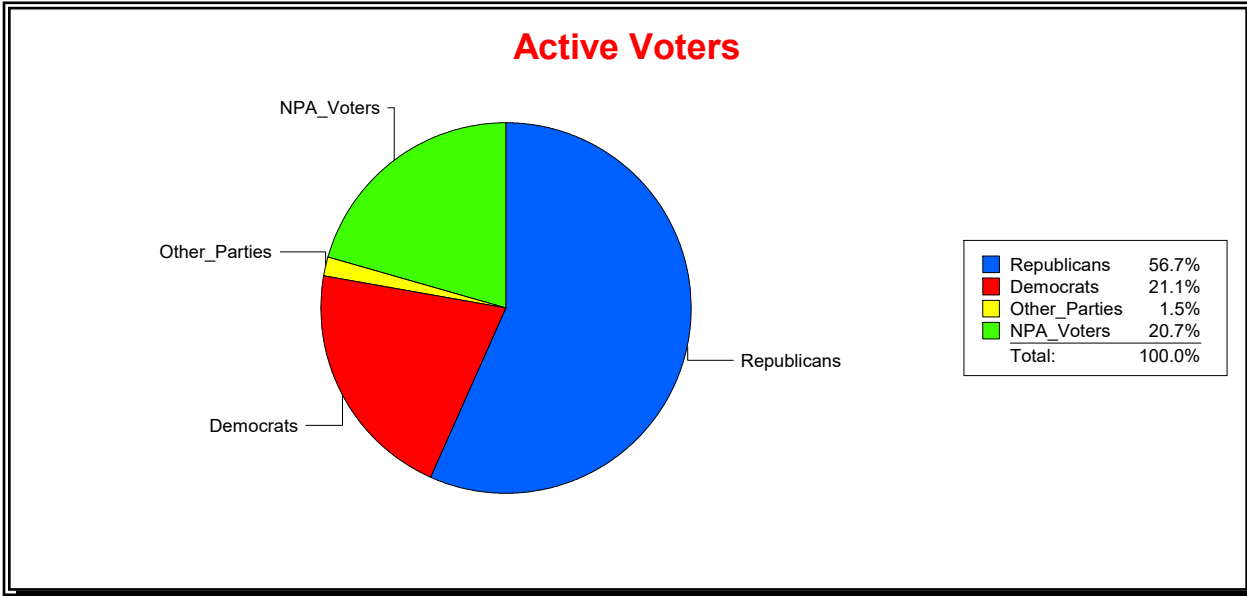

Vicky Oakes

Supervisor of Elections

St Johns County, FL

Date 12/2/2020

Time 03:21 PM

Graphs of District Registration

Active Registered Voters

Inactive Voters

District	Total	Dems	Reps	NonP	Other	Total	Dems	Reps	NonP	Other
School Board - Dist 1	47,868	10,121	27,132	9,895	720	1,629	341	772	501	15