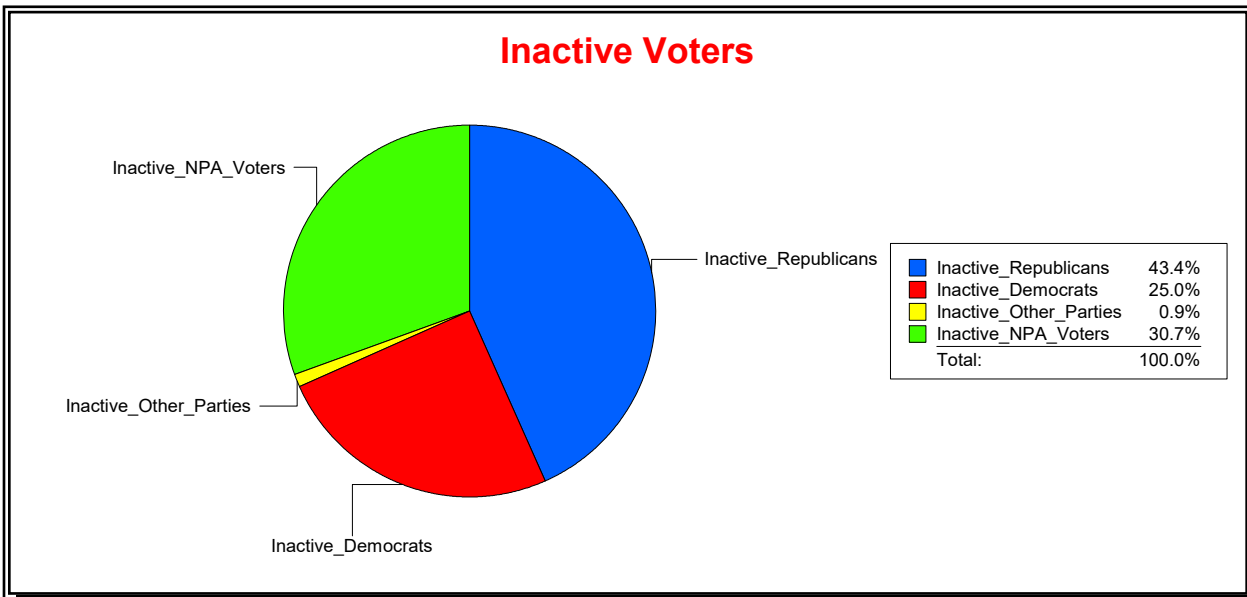

Supervisor of Elections

St Johns County, FL

Date 12/2/2020

Time 03:21 PM

Graphs of District Registration

Active Registered Voters

Inactive Voters

District	Total	Dems	Reps	NonP	Other	Total	Dems	Reps	NonP	Other
Durbin Crossing Comm Dev Dist	4,800	1,158	2,364	1,206	72	212	53	92	65	2