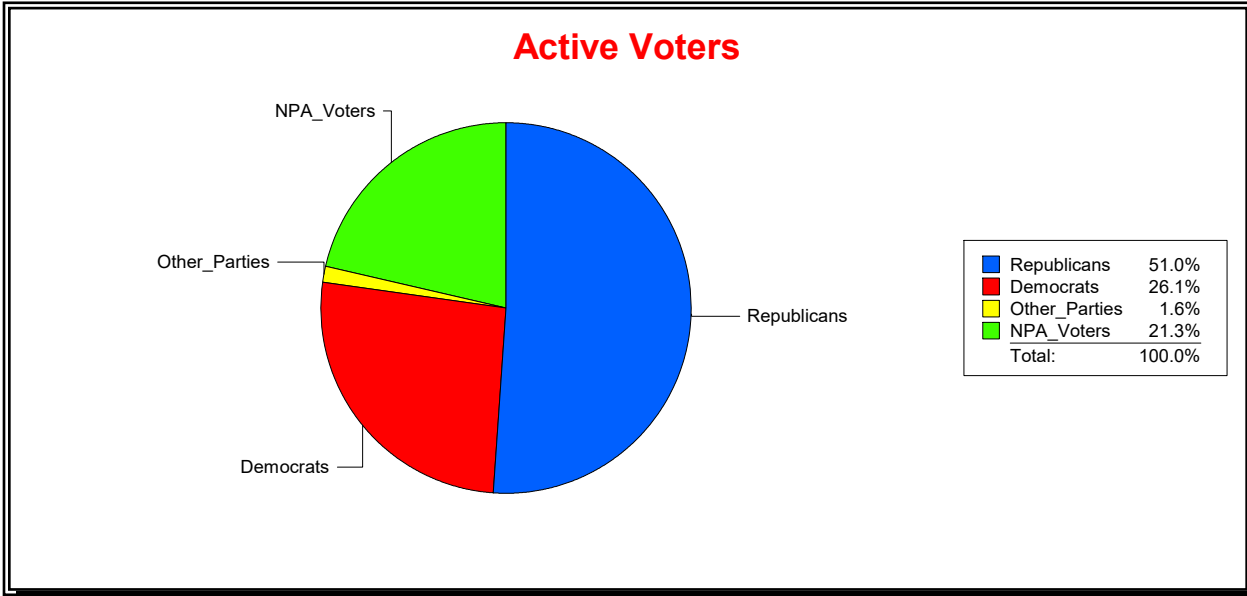

Vicky Oakes

Supervisor of Elections

St Johns County, FL

Date 1/4/2021

Time 11:39 AM

Graphs of District Registration

Active Registered Voters

Inactive Voters

District	Total	Dems	Reps	NonP	Other	Total	Dems	Reps	NonP	Other
County Commission - Dist 2	38,122	9,948	19,457	8,120	597	1,251	312	461	461	17