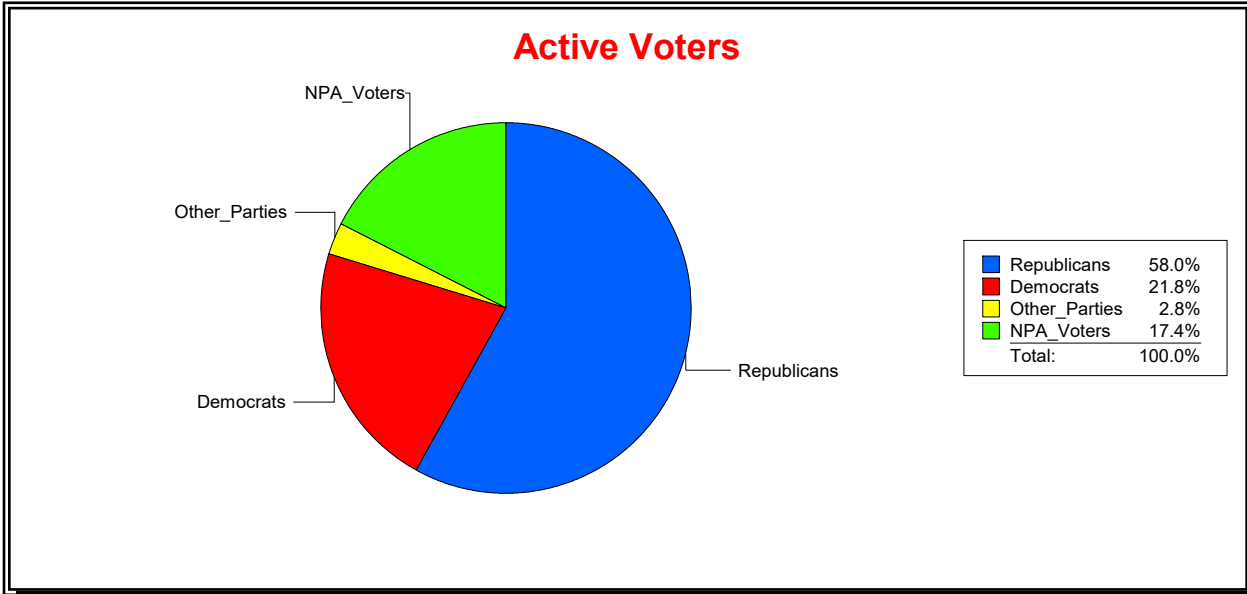

Vicky Oakes

Supervisor of Elections

St Johns County, FL

Date 1/4/2021

Time 11:39 AM

Graphs of District Registration

Active Registered Voters

Inactive Voters

District	Total	Dems	Reps	NonP	Other	Total	Dems	Reps	NonP	Other
Madeira CDD	426	93	247	74	12	2	0	2	0	0