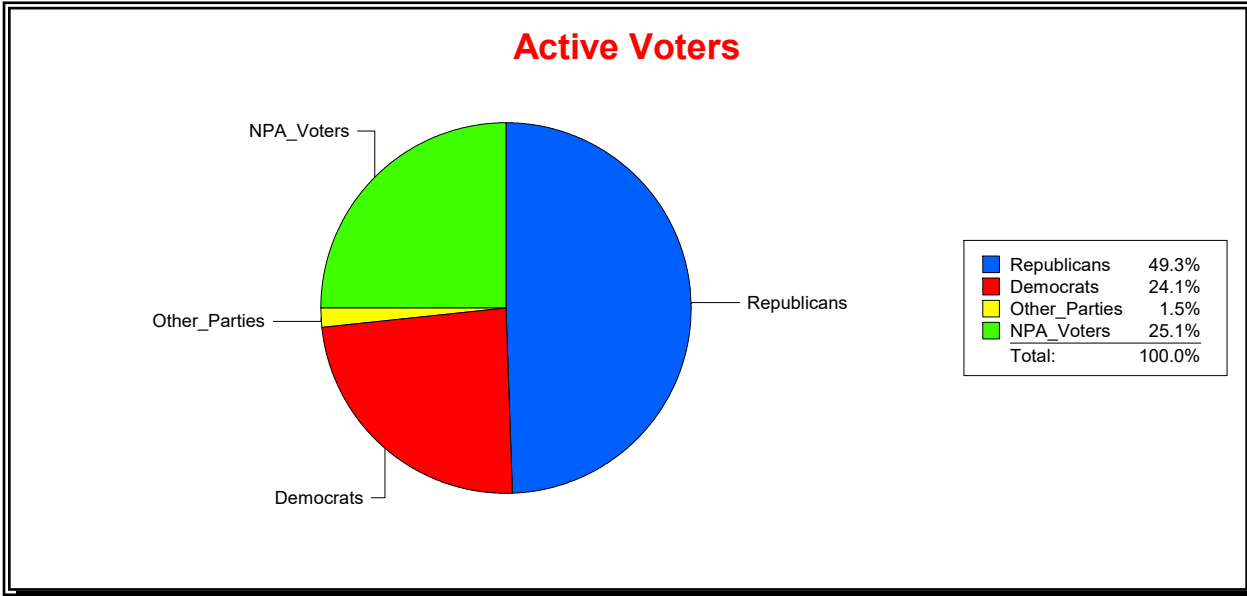

Date 1/4/2021

Time 11:39 AM

Graphs of District Registration

Active Registered Voters

Inactive Voters

District	Total	Dems	Reps	NonP	Other	Total	Dems	Reps	NonP	Other
Durbin Crossing CDD	4,794	1,155	2,364	1,203	72	149	40	55	52	2