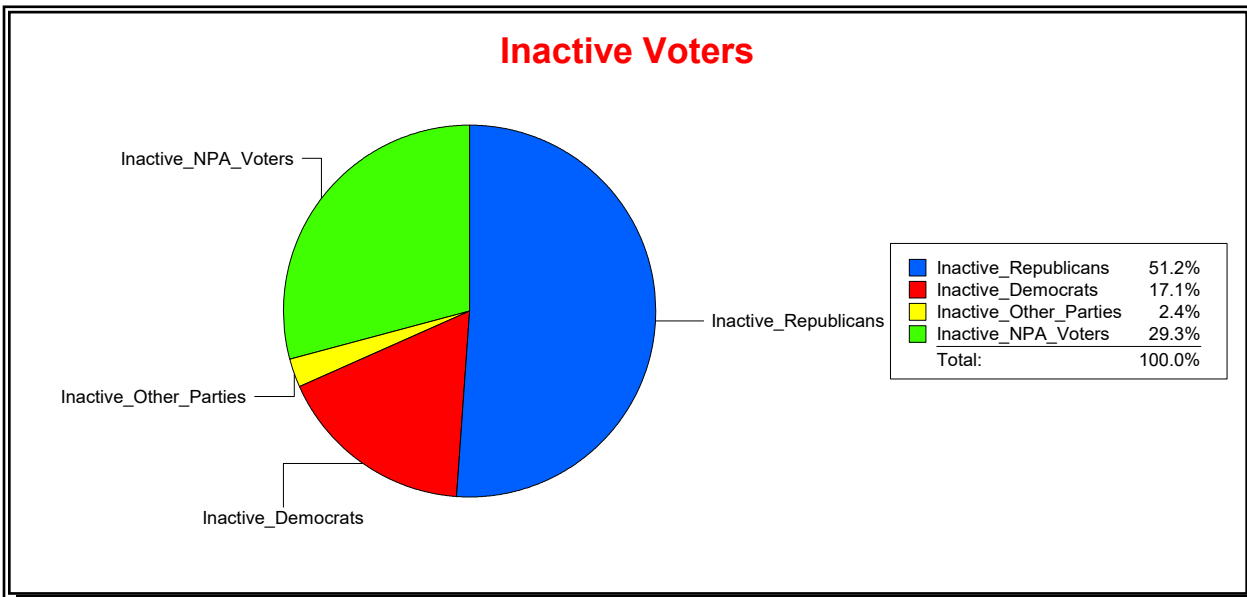

Vicky Oakes

Supervisor of Elections

St Johns County, FL

Date 1/4/2021

Time 11:39 AM

Graphs of District Registration

Active Registered Voters

Inactive Voters

District	Total	Dems	Reps	NonP	Other	Total	Dems	Reps	NonP	Other
Sampson Creek CDD	1,966	314	1,275	356	21	41	7	21	12	1