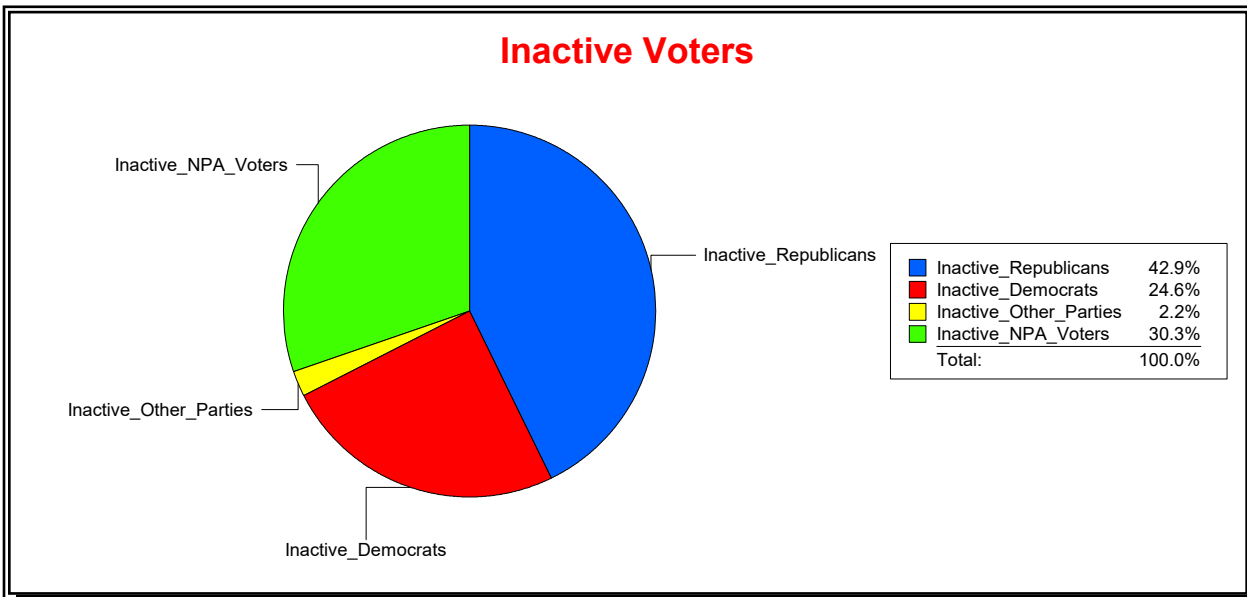

Date 1/4/2021

Time 11:39 AM

Graphs of District Registration

Active Registered Voters

Inactive Voters

District	Total	Dems	Reps	NonP	Other	Total	Dems	Reps	NonP	Other
<b>Julington Creek CDD</b>	13,091	2,840	7,419	2,664	168	357	88	153	108	8