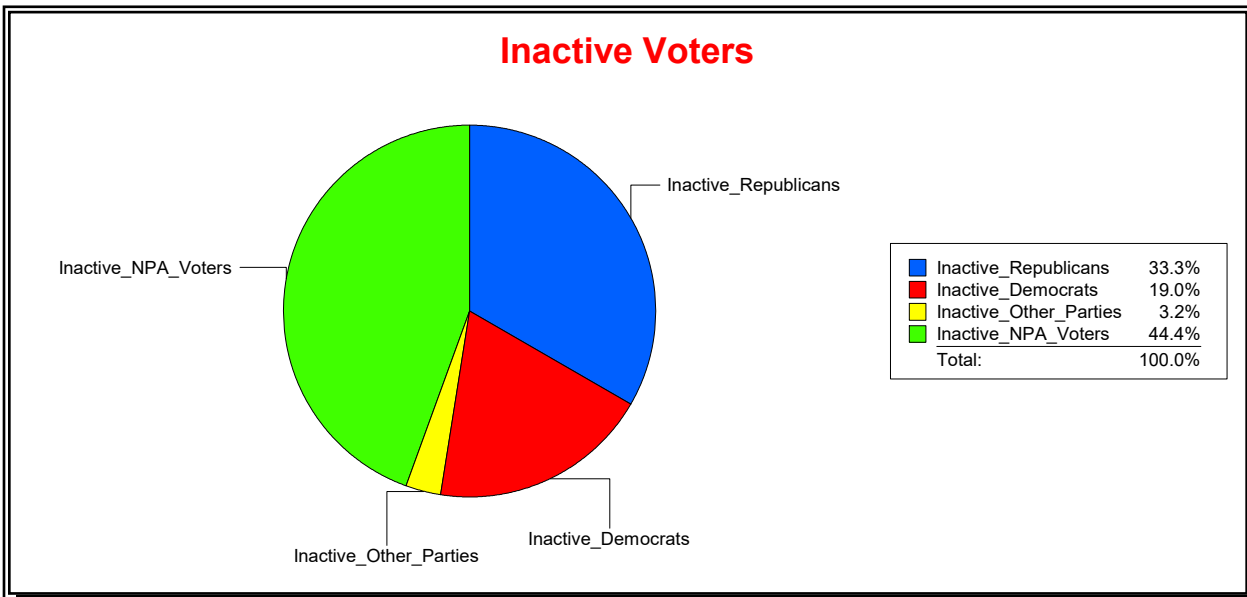

Vicky Oakes

Supervisor of Elections

St Johns County, FL

Date 1/4/2021

Time 11:39 AM

Graphs of District Registration

Active Registered Voters

Inactive Voters

District	Total	Dems	Reps	NonP	Other	Total	Dems	Reps	NonP	Other
Heritage Landing CDD	2,665	698	1,285	634	48	126	24	42	56	4