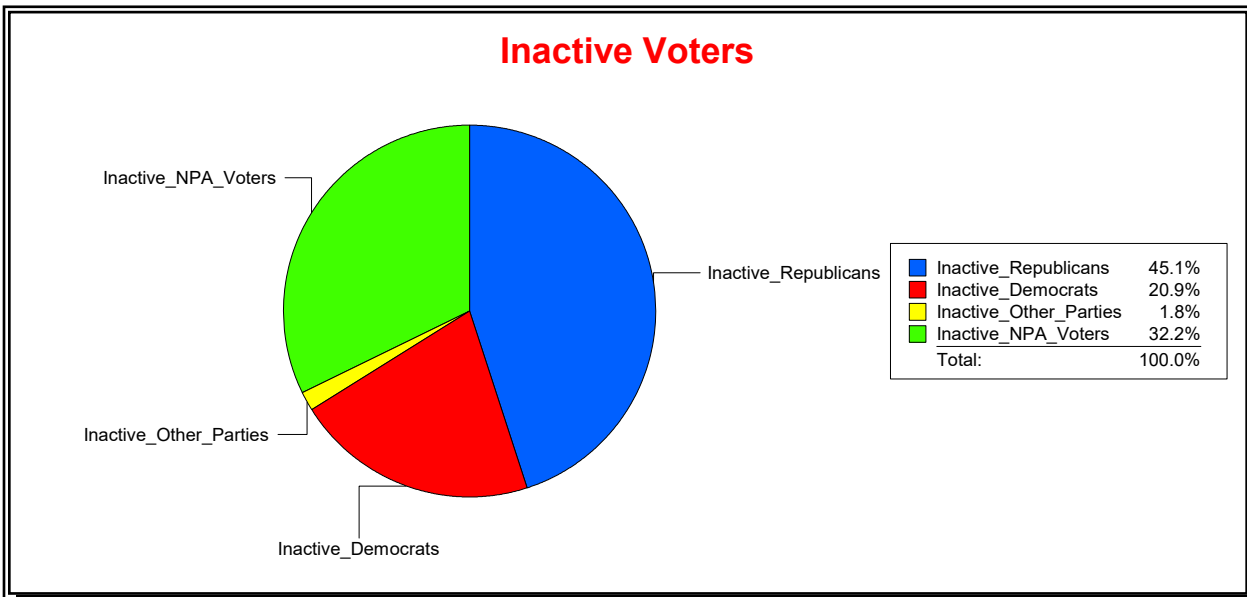

Vicky Oakes

Supervisor of Elections

St Johns County, FL

Date 1/4/2021

Time 11:39 AM

Graphs of District Registration

Active Registered Voters

Inactive Voters

District	Total	Dems	Reps	NonP	Other	Total	Dems	Reps	NonP	Other
School Board - Dist 1	48,110	10,184	27,227	9,965	734	1,064	222	480	343	19