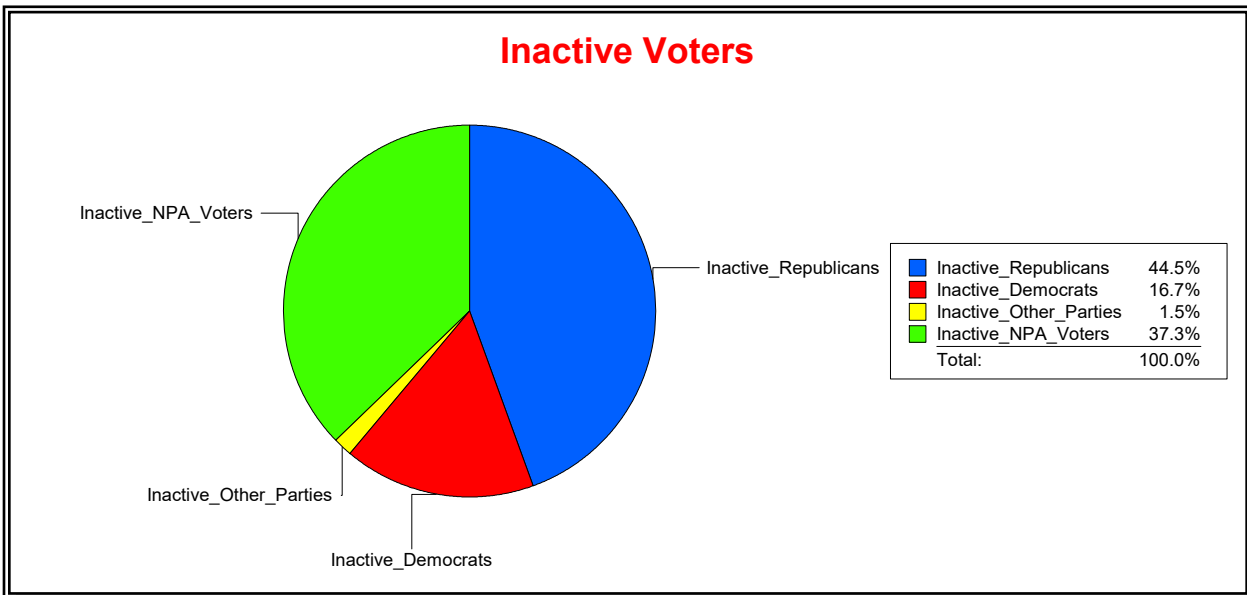

Vicky Oakes

Supervisor of Elections

St Johns County, FL

Date 1/4/2021

Time 11:39 AM

Graphs of District Registration

Active Registered Voters

Inactive Voters

District	Total	Dems	Reps	NonP	Other	Total	Dems	Reps	NonP	Other
Tolomato CDD	14,098	3,137	7,430	3,219	312	263	44	117	98	4