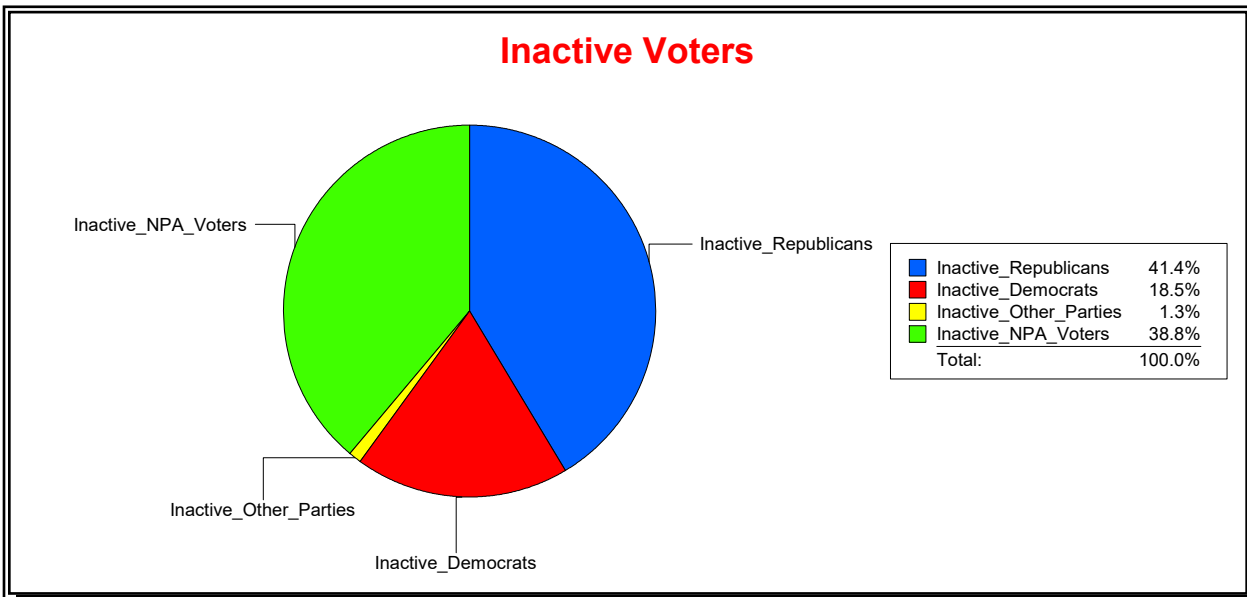

Vicky Oakes

Supervisor of Elections

St Johns County, FL

Date 1/4/2021

Time 11:39 AM

Graphs of District Registration

Active Registered Voters

Inactive Voters

District	Total	Dems	Reps	NonP	Other	Total	Dems	Reps	NonP	Other
County Commission - Dist 4	51,342	10,703	28,894	10,811	934	1,289	238	534	500	17