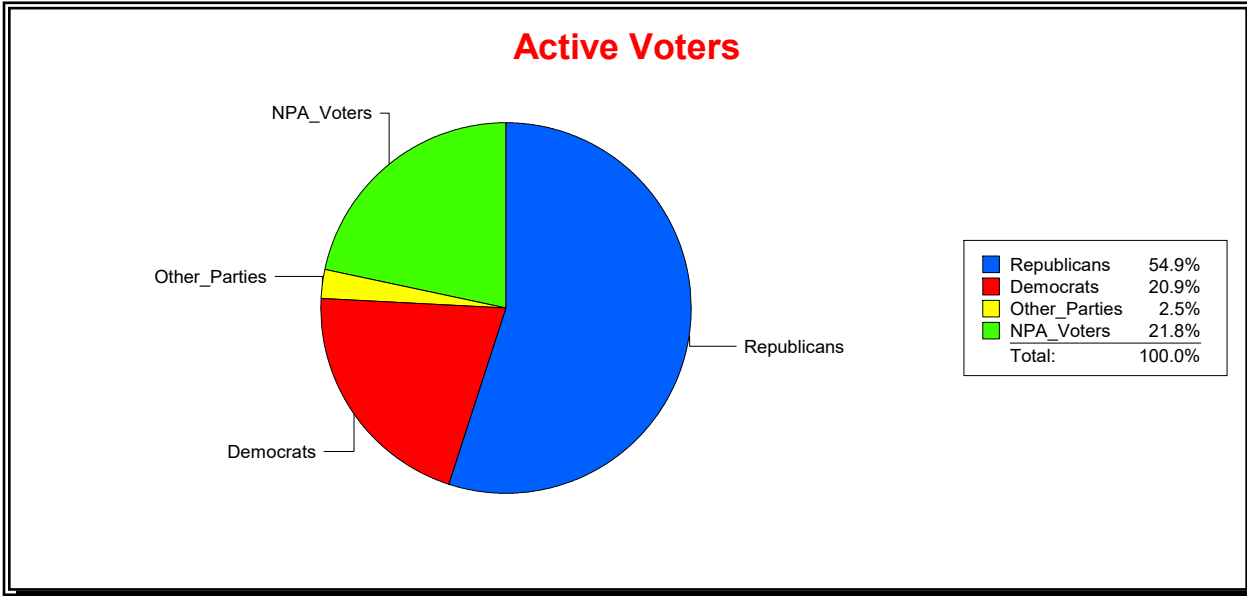

Date 1/4/2021

Time 11:39 AM

Graphs of District Registration

Active Registered Voters

Inactive Voters

District	Total	Dems	Reps	NonP	Other	Total	Dems	Reps	NonP	Other
Trout CreekCDD	1,600	334	878	348	40	11	4	3	4	0