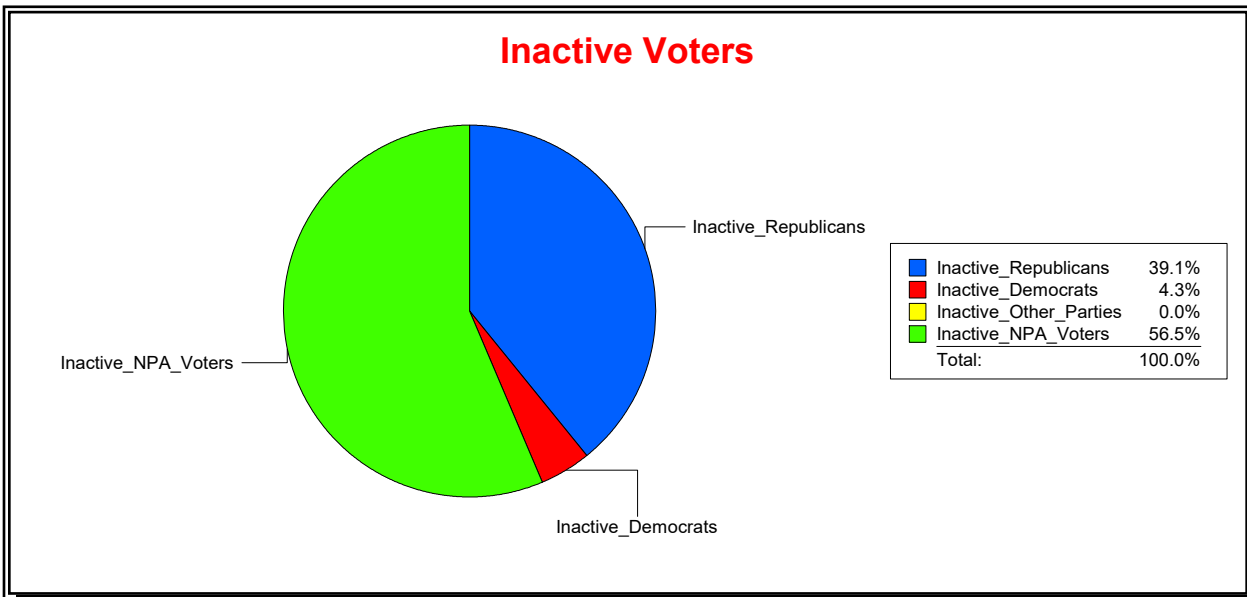

Supervisor of Elections

St Johns County, FL

Date 1/4/2021

Time 11:39 AM

Graphs of District Registration

Active Registered Voters

Inactive Voters

District	Total	Dems	Reps	NonP	Other	Total	Dems	Reps	NonP	Other
Sweetwater Creek CDD	1,488	376	812	273	27	23	1	9	13	0