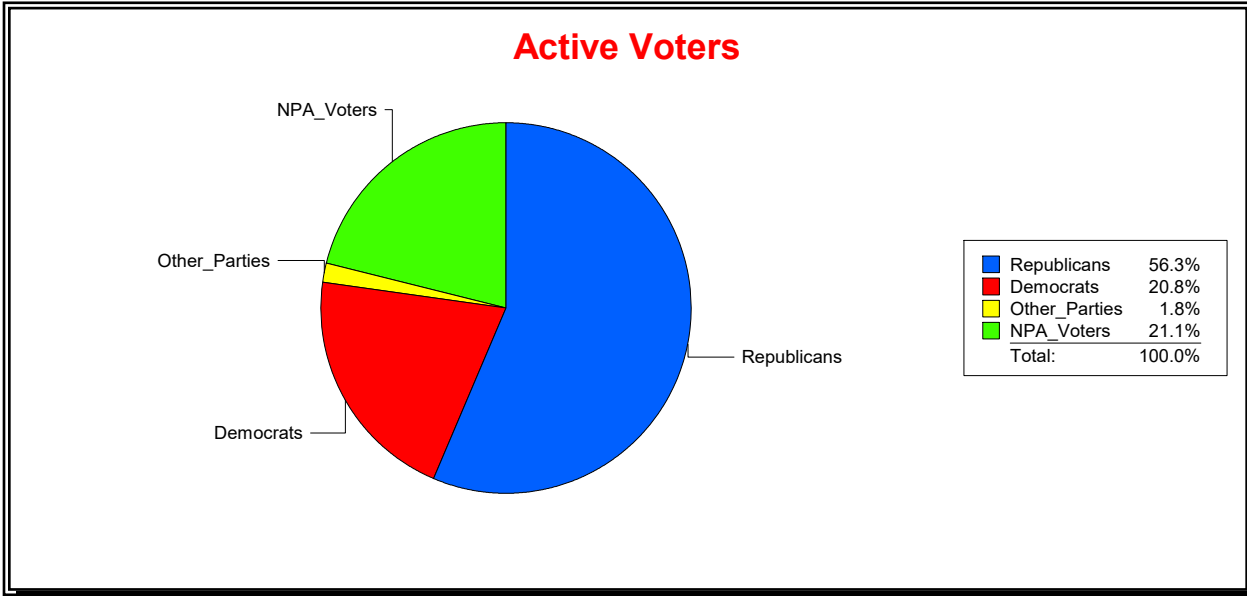

Vicky Oakes

Supervisor of Elections

St Johns County, FL

Date 1/4/2021

Time 11:39 AM

Graphs of District Registration

Active Registered Voters

Inactive Voters

District	Total	Dems	Reps	NonP	Other	Total	Dems	Reps	NonP	Other
School Board - Dist 4	51,342	10,703	28,894	10,811	934	1,289	238	534	500	17