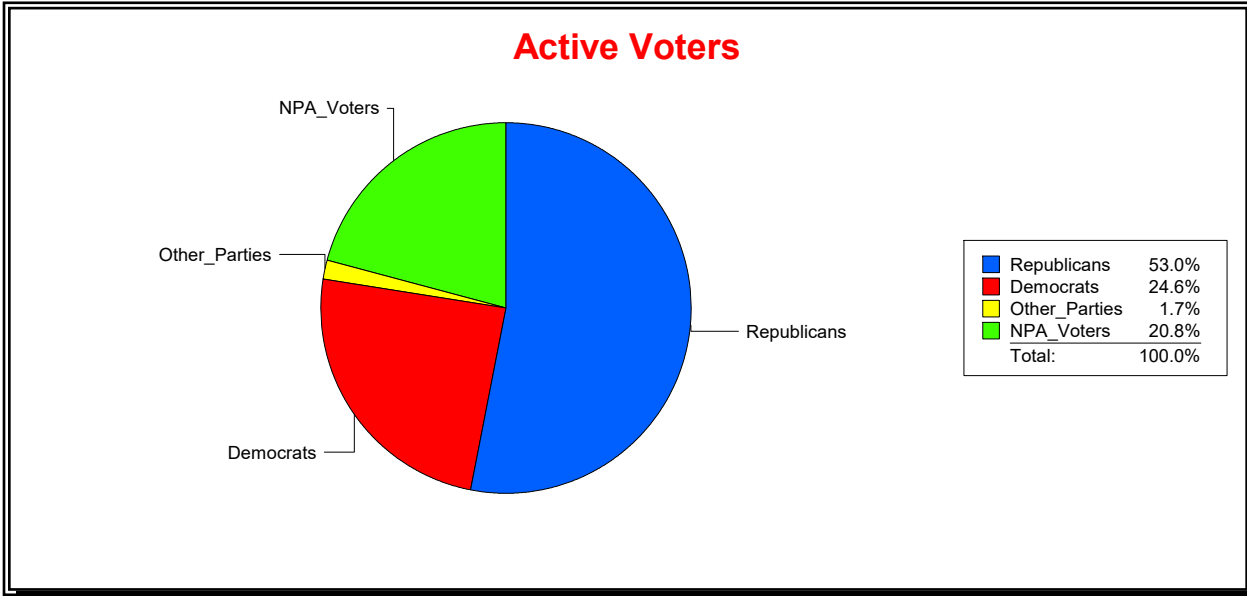

Vicky Oakes

Supervisor of Elections

St Johns County, FL

Date 1/4/2021

Time 11:39 AM

Graphs of District Registration

Active Registered Voters

Inactive Voters

District	Total	Dems	Reps	NonP	Other	Total	Dems	Reps	NonP	Other
State Senate - Dist 7	212,833	52,397	112,720	44,177	3,539	6,253	1,470	2,323	2,357	103