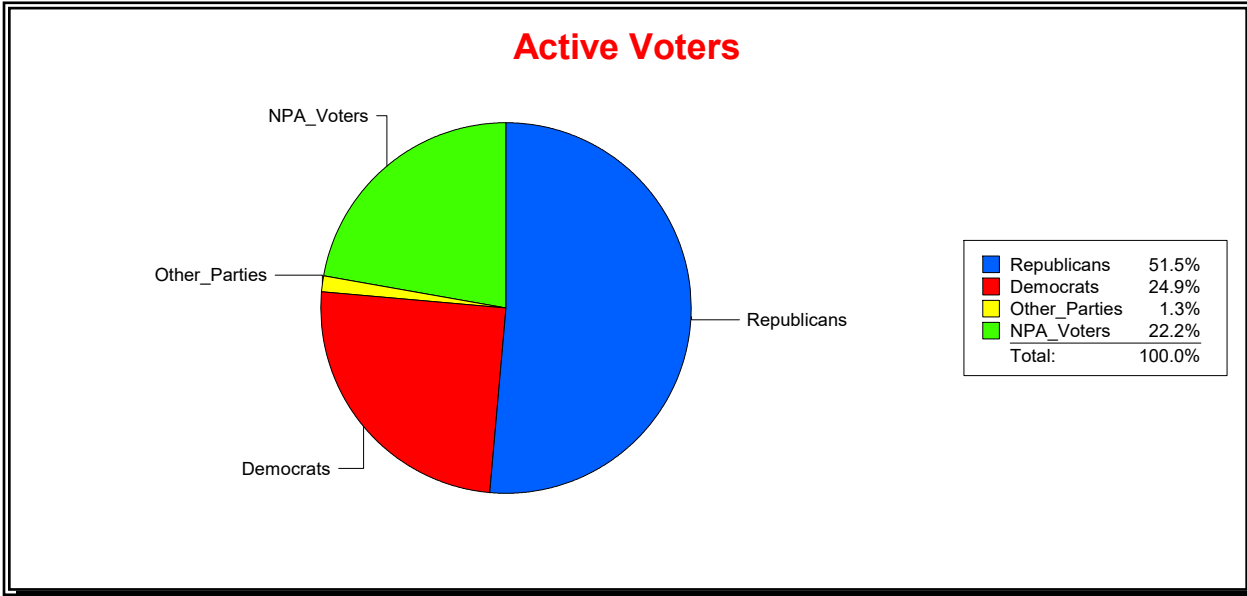

Vicky Oakes

Supervisor of Elections

St Johns County, FL

Date 1/4/2021

Time 11:39 AM

Graphs of District Registration

Active Registered Voters

Inactive Voters

District	Total	Dems	Reps	NonP	Other	Total	Dems	Reps	NonP	Other
Brandy Creek CDD	1,353	337	697	301	18	46	4	26	15	1