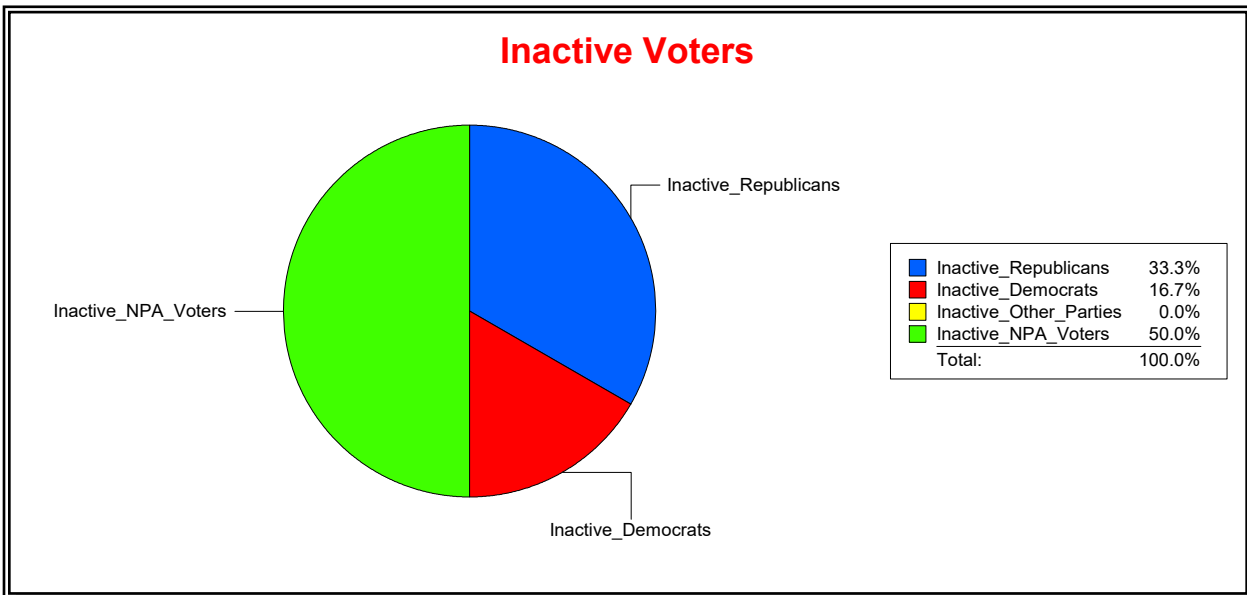

Vicky Oakes

Supervisor of Elections

St Johns County, FL

Date 1/4/2021

Time 11:39 AM

Graphs of District Registration

Active Registered Voters

Inactive Voters

District	Total	Dems	Reps	NonP	Other	Total	Dems	Reps	NonP	Other
Isles of Bartram Park CDD	763	191	314	251	7	6	1	2	3	0