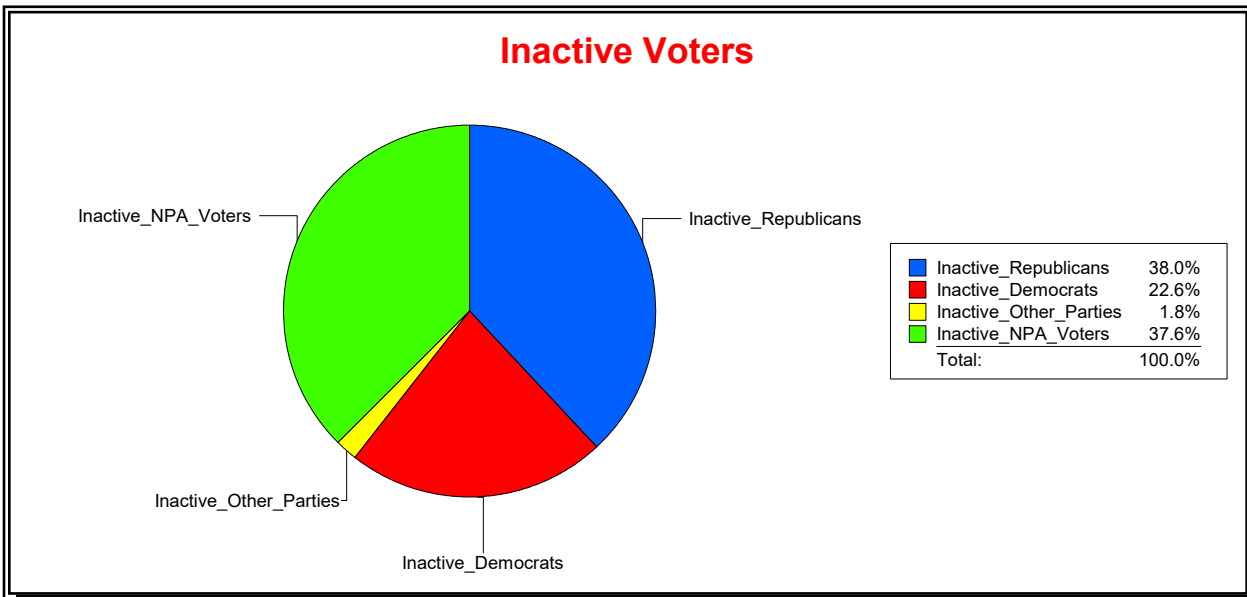

Supervisor of Elections

St Johns County, FL

Date 1/4/2021

Time 11:39 AM

Graphs of District Registration

Active Registered Voters

Inactive Voters

District	Total	Dems	Reps	NonP	Other	Total	Dems	Reps	NonP	Other
State Representative - Dist 17	180,565	43,785	95,920	37,816	3,044	5,257	1,187	1,999	1,978	93