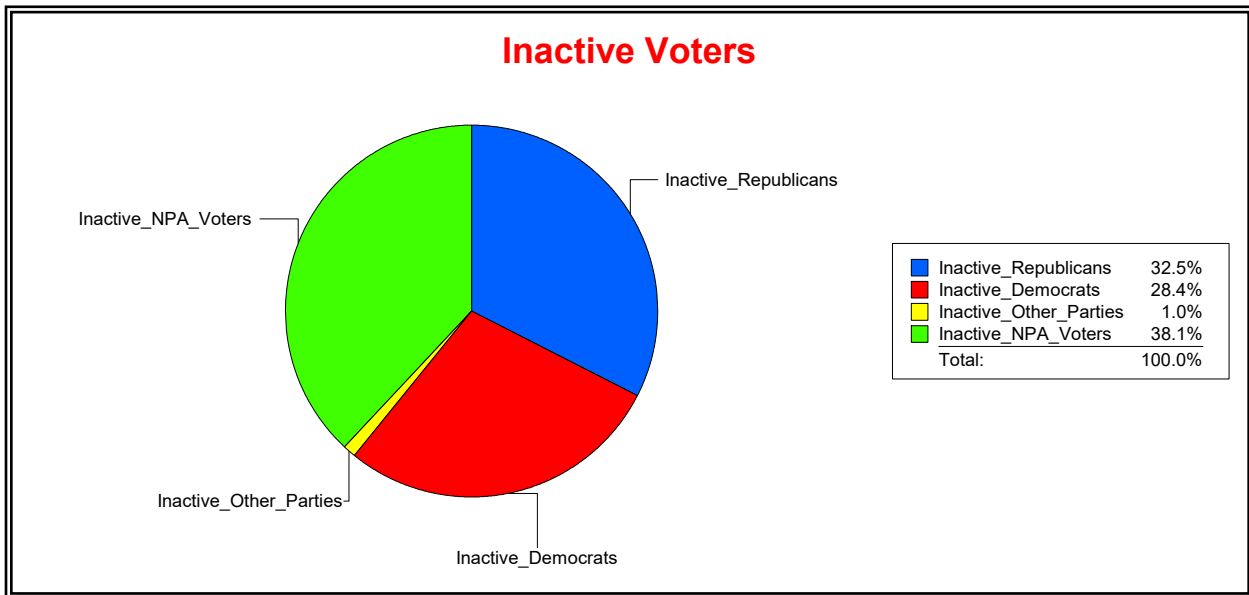

Vicky Oakes

Supervisor of Elections

St Johns County, FL

Date 1/4/2021

Time 11:39 AM

Graphs of District Registration

Active Registered Voters

Inactive Voters

District	Total	Dems	Reps	NonP	Other	Total	Dems	Reps	NonP	Other
State Representative - Dist 24	32,268	8,612	16,800	6,361	495	996	283	324	379	10