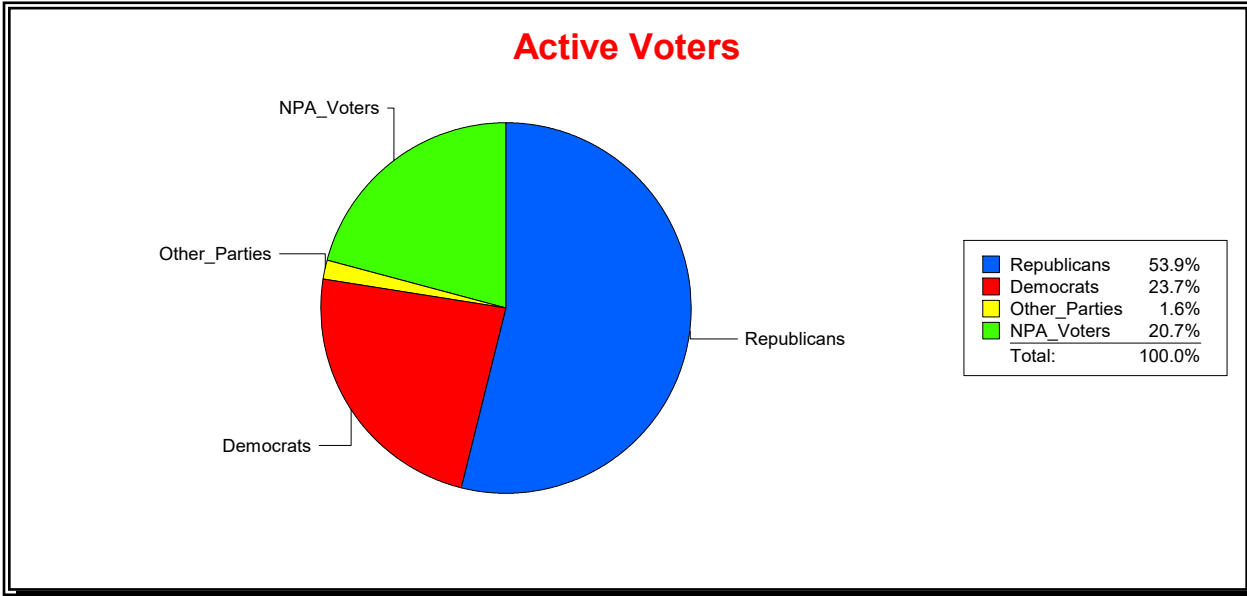

Vicky Oakes

Supervisor of Elections

St Johns County, FL

Date 1/4/2021

Time 11:39 AM

Graphs of District Registration

Active Registered Voters

Inactive Voters

District	Total	Dems	Reps	NonP	Other	Total	Dems	Reps	NonP	Other
St Johns County	195,613	46,339	105,523	40,535	3,216	5,341	1,208	2,084	1,969	80