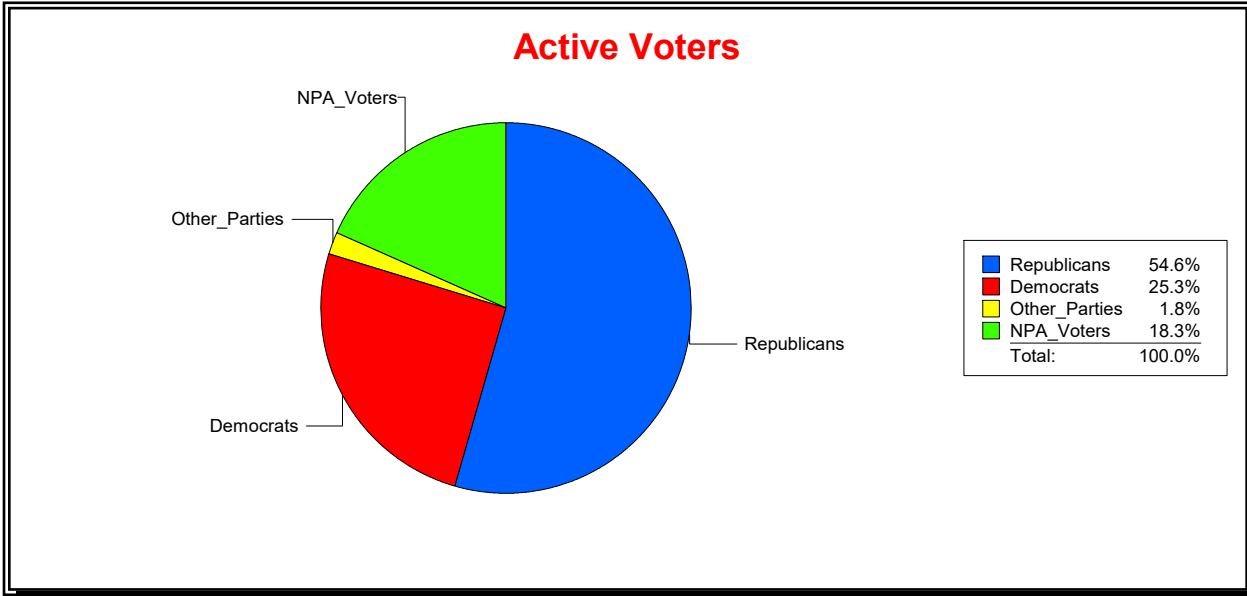

Supervisor of Elections

St Johns County, FL

Date 1/4/2021

Time 11:39 AM

Graphs of District Registration

Active Registered Voters

Inactive Voters

District	Total	Dems	Reps	NonP	Other	Total	Dems	Reps	NonP	Other
Sweetwater Creek CDD	1,488	376	812	273	27	23	1	9	13	0