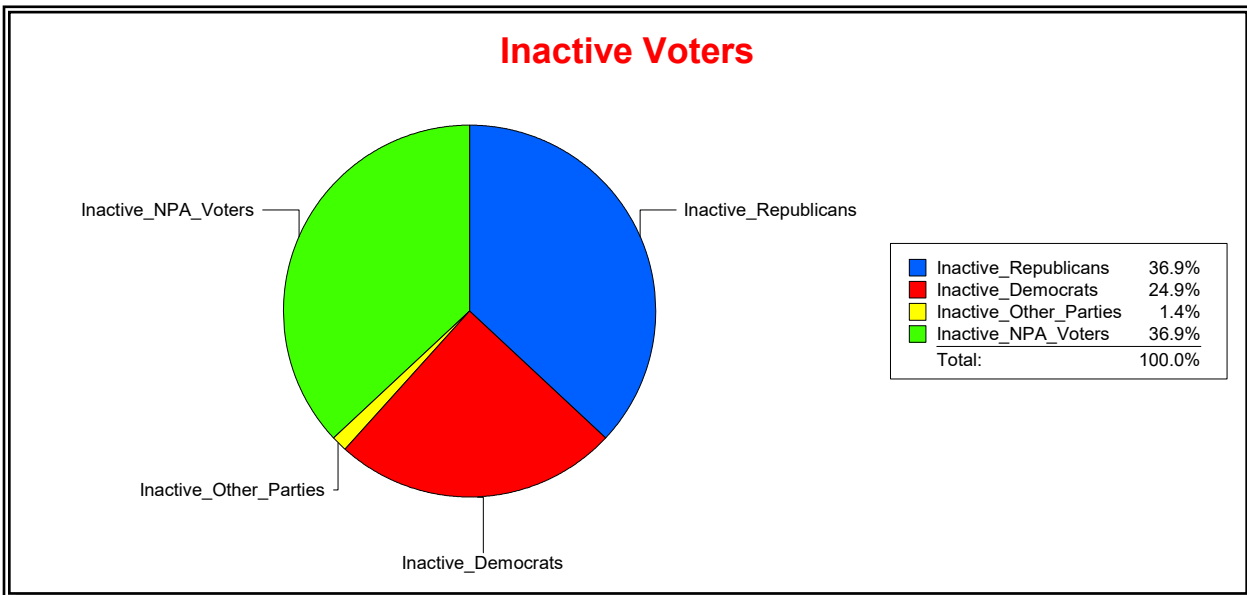

Vicky Oakes

Supervisor of Elections

St Johns County, FL

Date 1/4/2021

Time 11:39 AM

Graphs of District Registration

Active Registered Voters

Inactive Voters

District	Total	Dems	Reps	NonP	Other	Total	Dems	Reps	NonP	Other
School Board - Dist 2	38,122	9,948	19,457	8,120	597	1,251	312	461	461	17