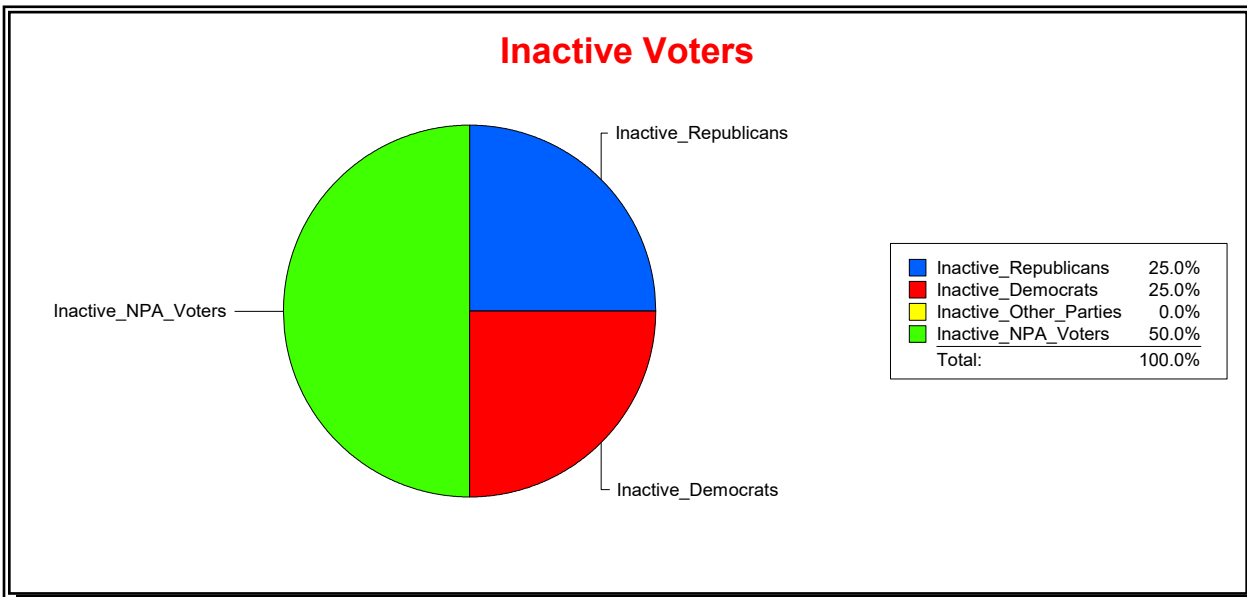

Vicky Oakes

Supervisor of Elections

St Johns County, FL

Date 1/4/2021

Time 11:39 AM

Graphs of District Registration

Active Registered Voters

Inactive Voters

District	Total	Dems	Reps	NonP	Other	Total	Dems	Reps	NonP	Other
Southaven Comm CDD	521	122	291	92	16	4	1	1	2	0