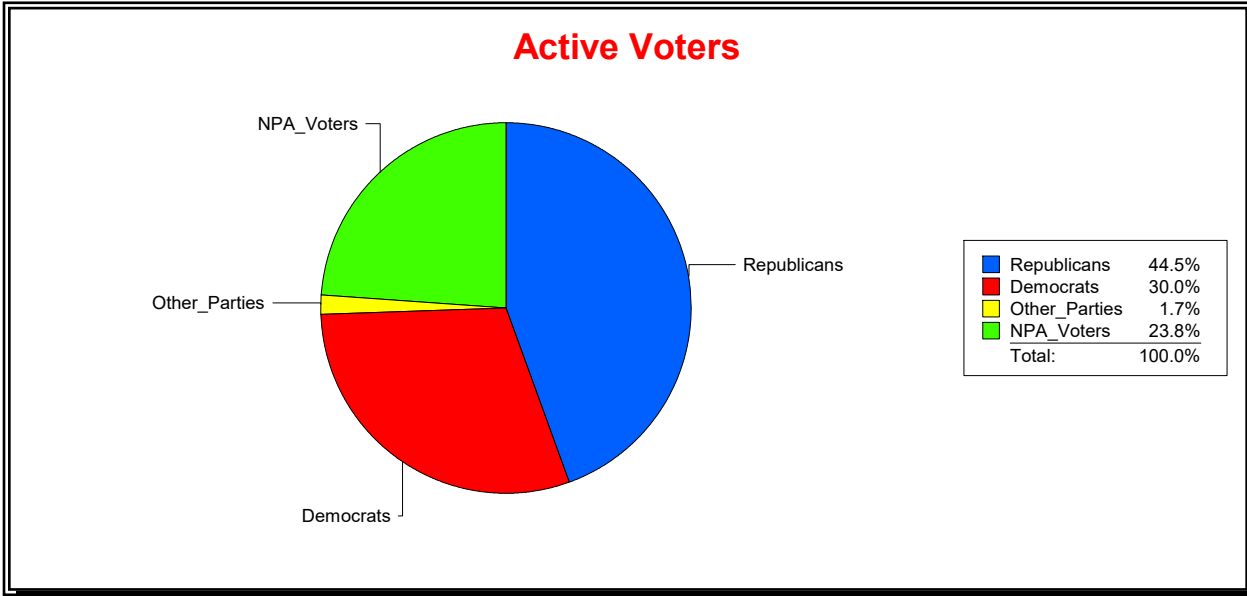

Vicky Oakes

Supervisor of Elections

St Johns County, FL

Date 1/4/2021

Time 11:39 AM

Graphs of District Registration

Active Registered Voters

Inactive Voters

District	Total	Dems	Reps	NonP	Other	Total	Dems	Reps	NonP	Other
Heritage Park CDD	1,432	429	637	341	25	26	8	12	6	0