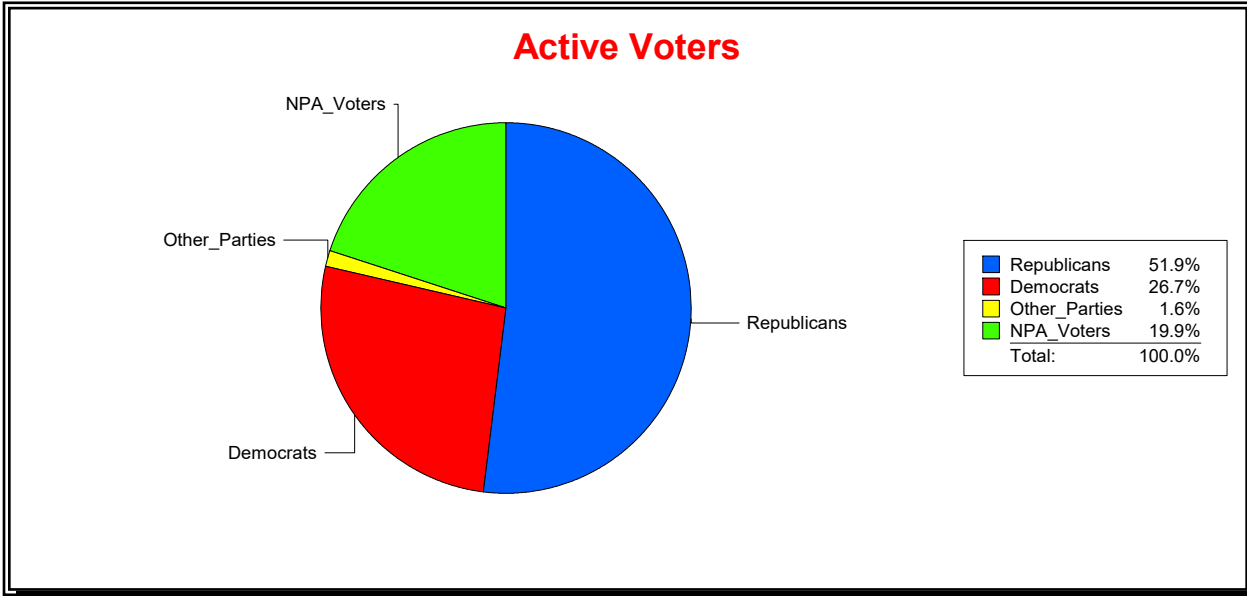

Vicky Oakes

Supervisor of Elections

St Johns County, FL

Date 1/4/2021

Time 11:39 AM

Graphs of District Registration

Active Registered Voters

Inactive Voters

District	Total	Dems	Reps	NonP	Other	Total	Dems	Reps	NonP	Other
School Board - Dist 3	38,540	10,276	20,002	7,655	607	1,073	285	363	409	16