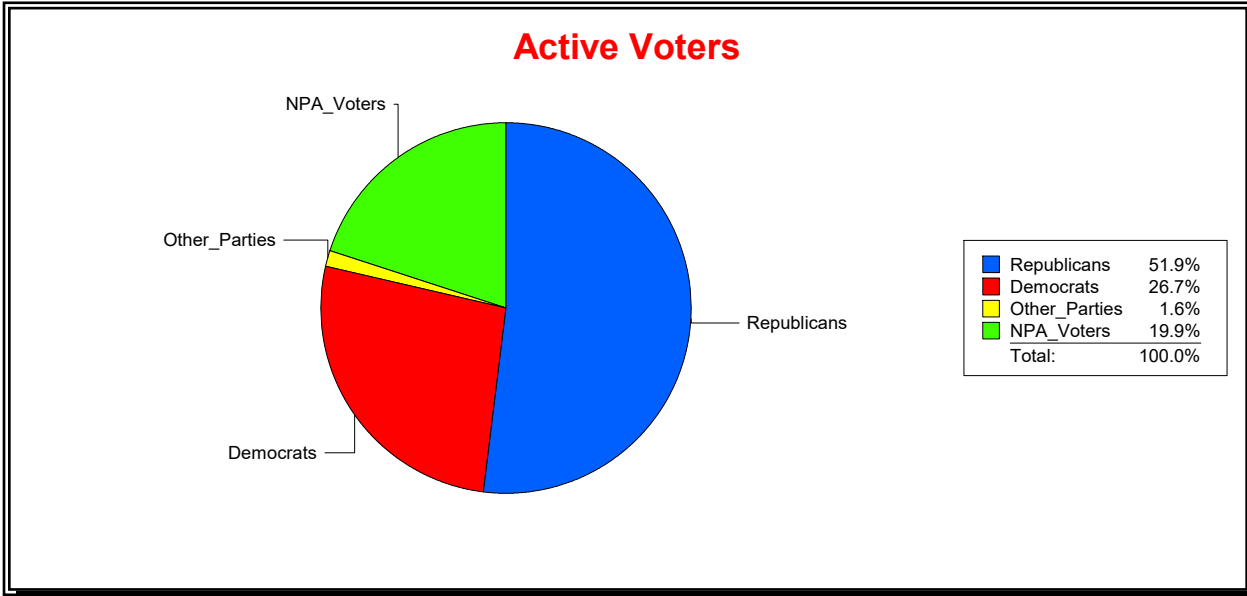

Vicky Oakes

Supervisor of Elections

St Johns County, FL

Date 1/4/2021

Time 11:39 AM

Graphs of District Registration

Active Registered Voters

Inactive Voters

District	Total	Dems	Reps	NonP	Other	Total	Dems	Reps	NonP	Other
County Commission - Dist 3	38,540	10,276	20,002	7,655	607	1,073	285	363	409	16