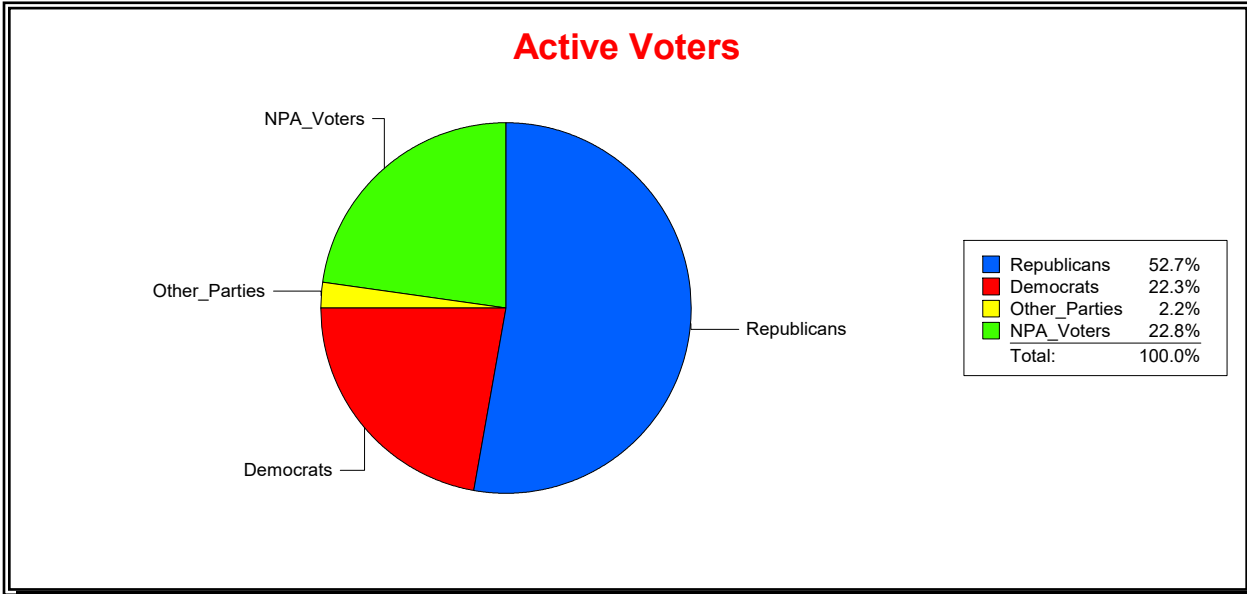

Vicky Oakes

Supervisor of Elections

St Johns County, FL

Date 1/4/2021

Time 11:39 AM

Graphs of District Registration

Active Registered Voters

Inactive Voters

District	Total	Dems	Reps	NonP	Other	Total	Dems	Reps	NonP	Other
Tolomato CDD	14,098	3,137	7,430	3,219	312	263	44	117	98	4