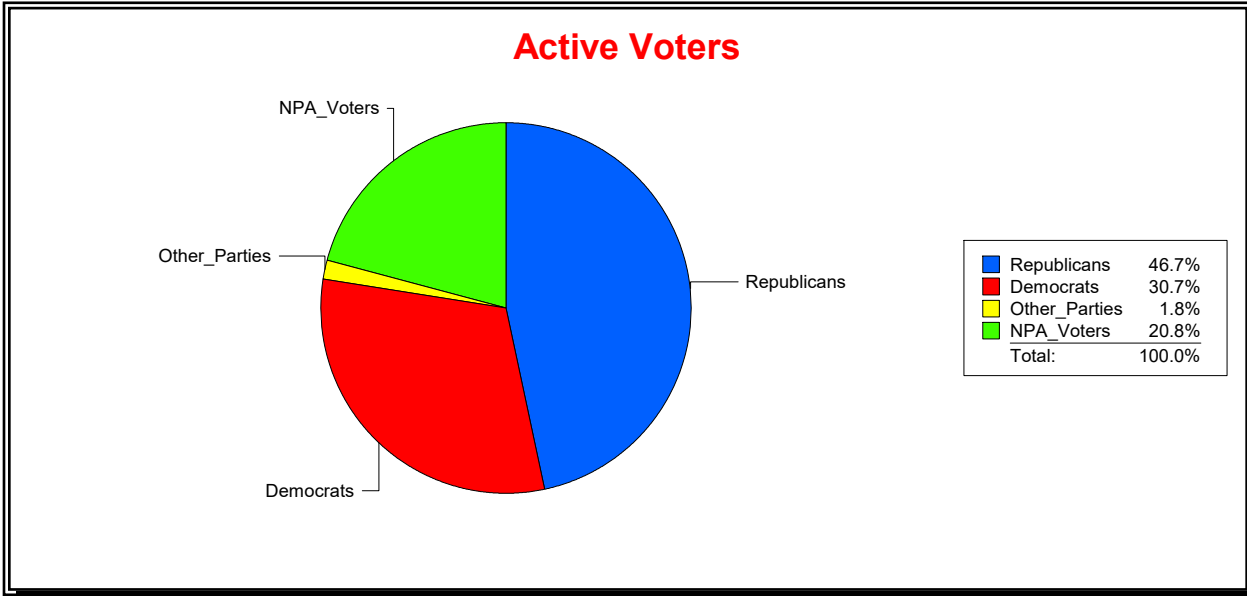

Vicky Oakes

Supervisor of Elections

St Johns County, FL

Date 1/4/2021

Time 11:39 AM

Graphs of District Registration

Active Registered Voters

Inactive Voters

District	Total	Dems	Reps	NonP	Other	Total	Dems	Reps	NonP	Other
County Commission - Dist 5	36,719	11,286	17,140	7,626	667	1,576	413	485	644	34