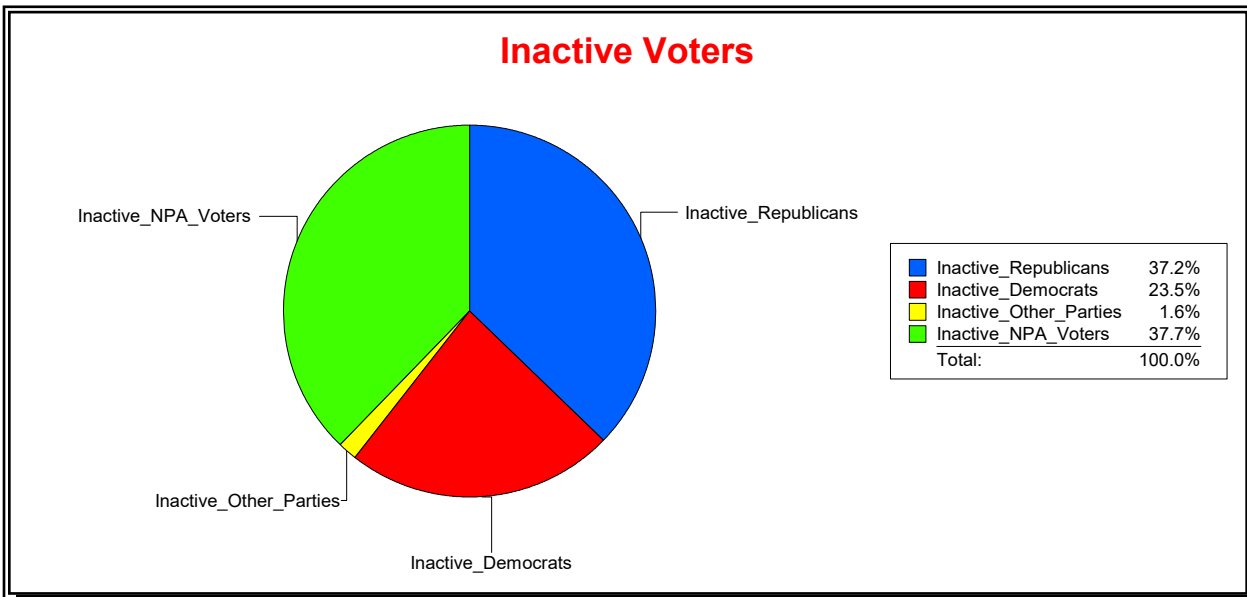

Vicky Oakes

Supervisor of Elections

St Johns County, FL

Date 1/4/2021

Time 11:39 AM

Graphs of District Registration

Active Registered Voters

Inactive Voters

District	Total	Dems	Reps	NonP	Other	Total	Dems	Reps	NonP	Other
State Senate - Dist 7	212,833	52,397	112,720	44,177	3,539	6,253	1,470	2,323	2,357	103