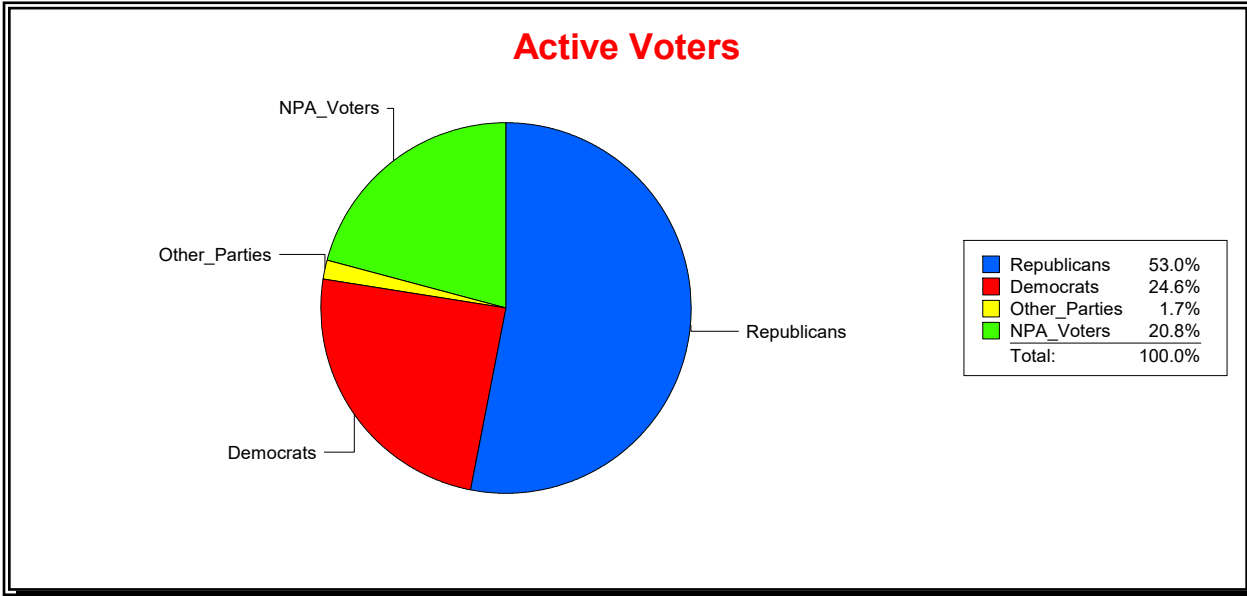

Vicky Oakes

Supervisor of Elections

St Johns County, FL

Date 1/4/2021

Time 11:39 AM

Graphs of District Registration

Active Registered Voters

Inactive Voters

District	Total	Dems	Reps	NonP	Other	Total	Dems	Reps	NonP	Other
St. Johns County	212,833	52,397	112,720	44,177	3,539	6,253	1,470	2,323	2,357	103

Vicky Oakes

Supervisor of Elections

St Johns County, FL

Date 1/4/2021