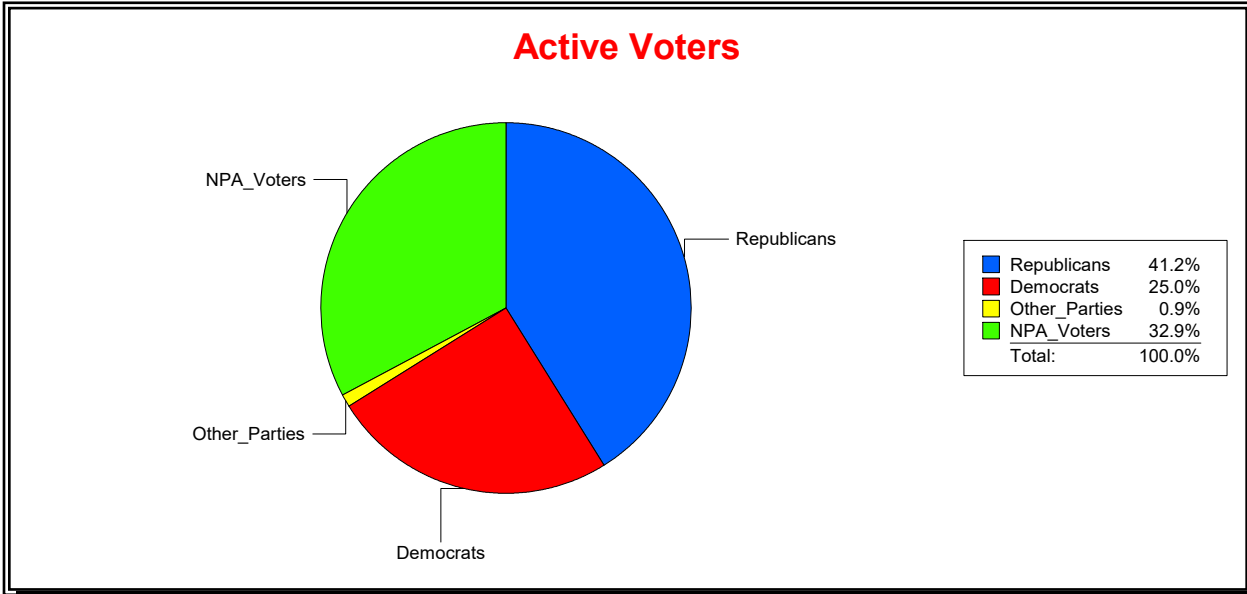

Vicky Oakes

Supervisor of Elections

St Johns County, FL

Date 1/4/2021

Time 11:39 AM

Graphs of District Registration

Active Registered Voters

Inactive Voters

District	Total	Dems	Reps	NonP	Other	Total	Dems	Reps	NonP	Other
Isles of Bartram Park CDD	763	191	314	251	7	6	1	2	3	0