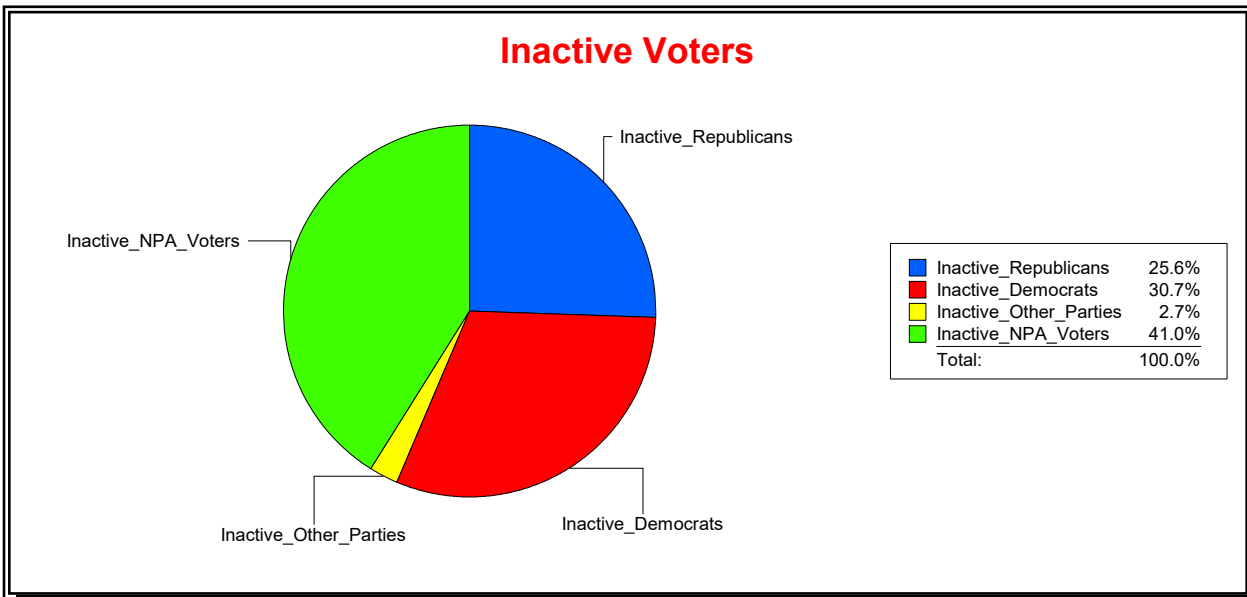

Vicky Oakes

Supervisor of Elections

St Johns County, FL

Date 1/4/2021

Time 11:39 AM

Graphs of District Registration

Active Registered Voters

Inactive Voters

District	Total	Dems	Reps	NonP	Other	Total	Dems	Reps	NonP	Other
St Augustine	11,354	4,379	4,375	2,364	236	710	218	182	291	19