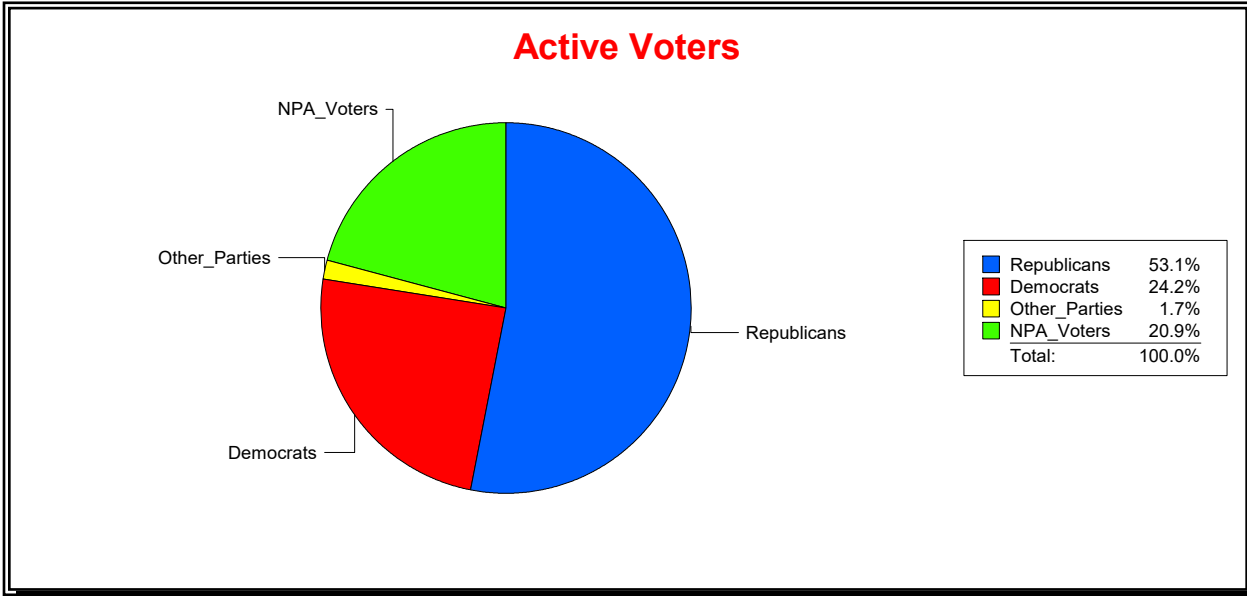

Supervisor of Elections

St Johns County, FL

Date 1/4/2021

Time 11:39 AM

Graphs of District Registration

Active Registered Voters

Inactive Voters

District	Total	Dems	Reps	NonP	Other	Total	Dems	Reps	NonP	Other
State Representative - Dist 17	180,565	43,785	95,920	37,816	3,044	5,257	1,187	1,999	1,978	93