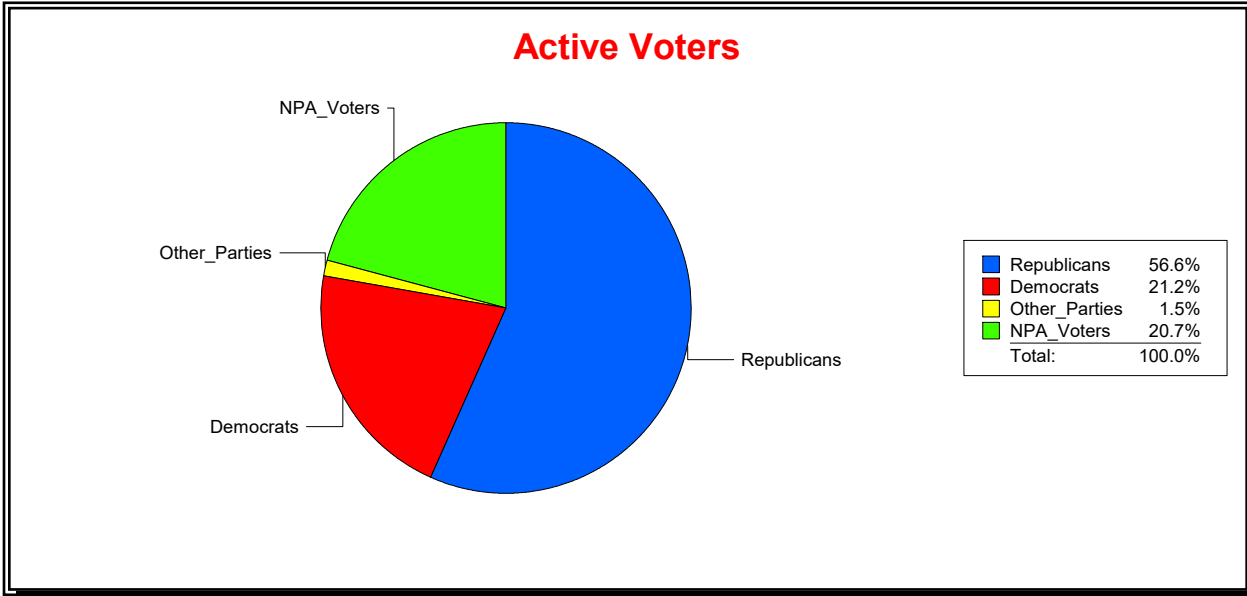

Vicky Oakes

Supervisor of Elections

St Johns County, FL

Date 1/4/2021

Time 11:39 AM

Graphs of District Registration

Active Registered Voters

Inactive Voters

District	Total	Dems	Reps	NonP	Other	Total	Dems	Reps	NonP	Other
School Board - Dist 1	48,110	10,184	27,227	9,965	734	1,064	222	480	343	19