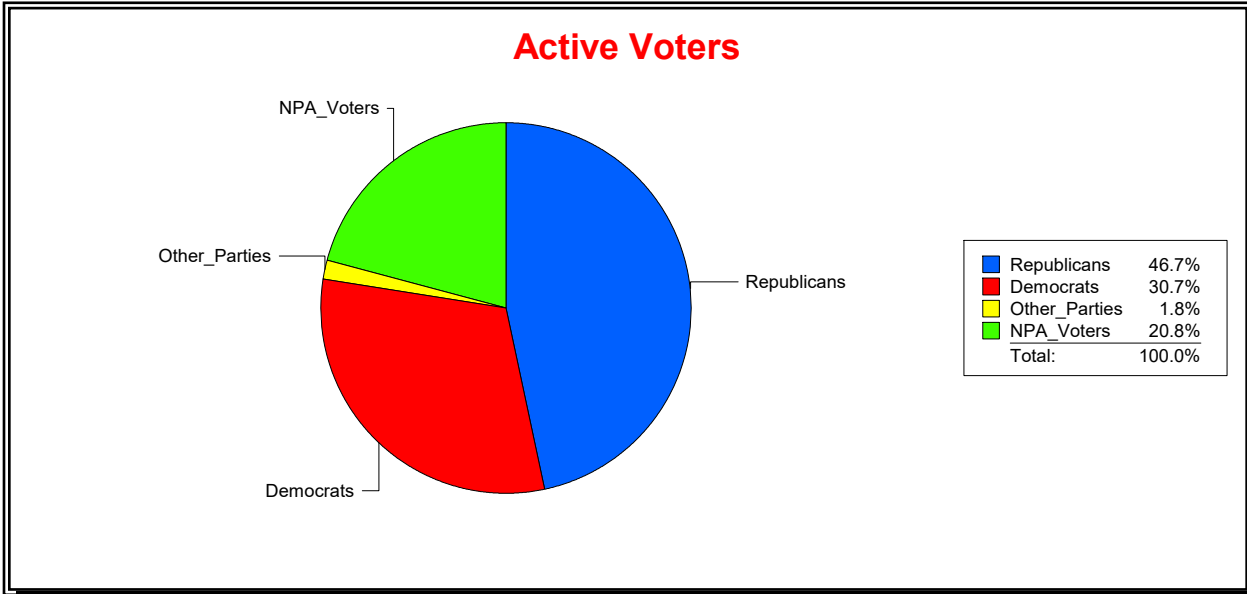

Vicky Oakes

Supervisor of Elections

St Johns County, FL

Date 1/4/2021

Time 11:39 AM

Graphs of District Registration

Active Registered Voters

Inactive Voters

District	Total	Dems	Reps	NonP	Other	Total	Dems	Reps	NonP	Other
School Board - Dist 5	36,719	11,286	17,140	7,626	667	1,576	413	485	644	34