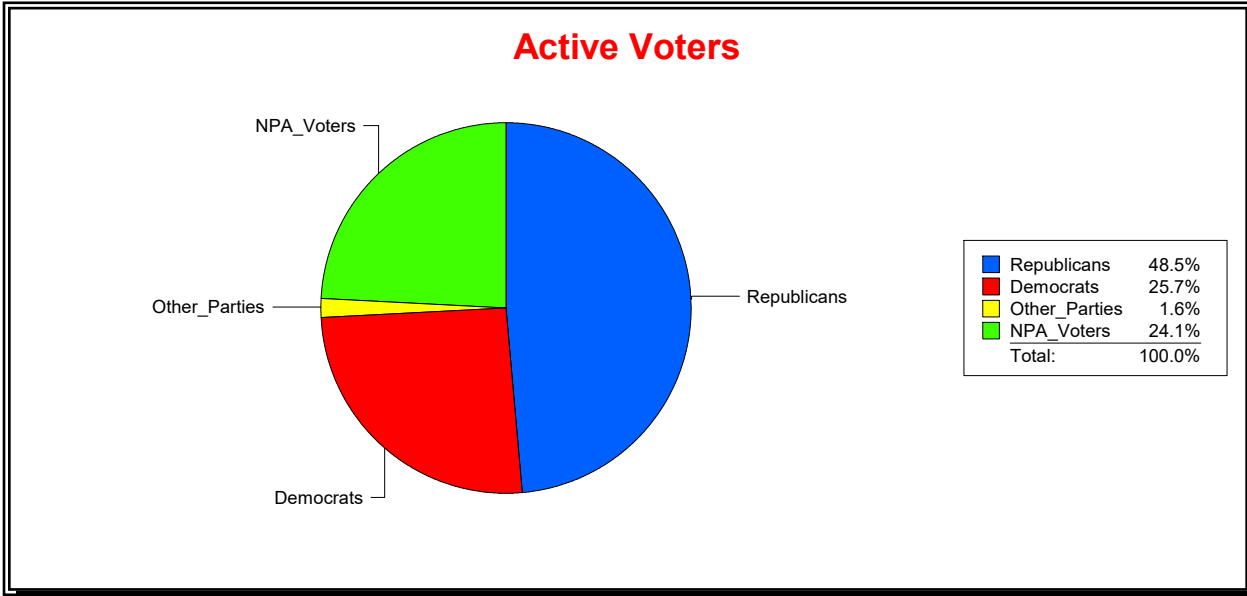

St Johns County, FL

Date 1/4/2021

Time 11:39 AM

Graphs of District Registration

Active Registered Voters

Inactive Voters

District	Total	Dems	Reps	NonP	Other	Total	Dems	Reps	NonP	Other
St Johns Forest CDD	1,185	305	575	286	19	30	8	11	11	0