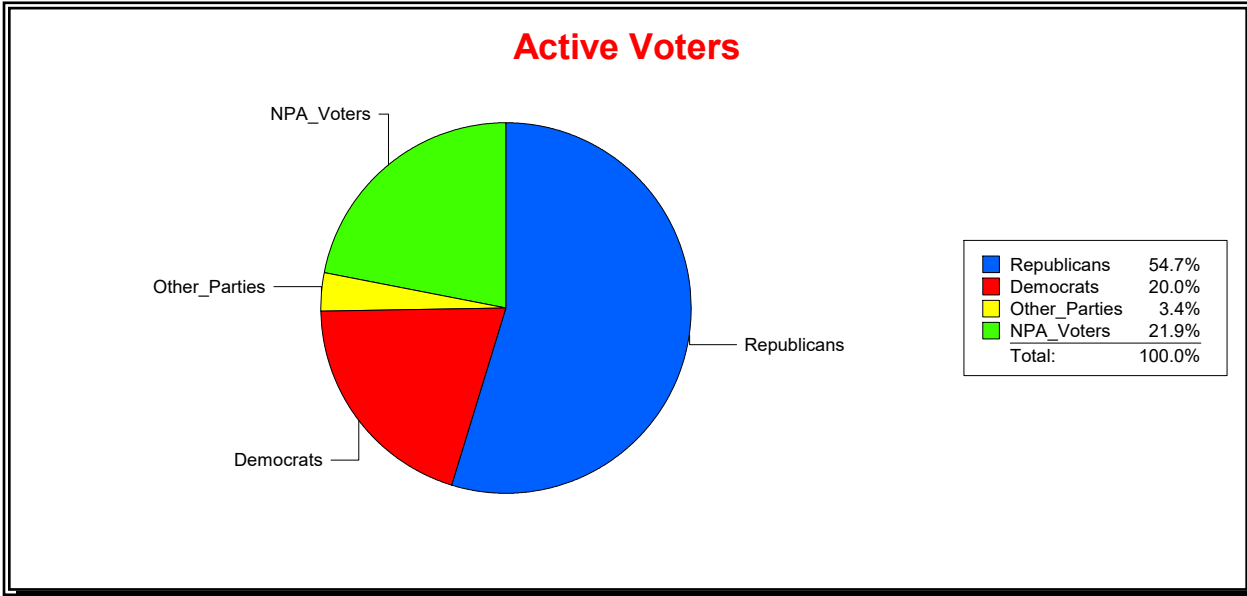

Vicky Oakes

Supervisor of Elections

St Johns County, FL

Date 1/4/2021

Time 11:39 AM

Graphs of District Registration

Active Registered Voters

Inactive Voters

District	Total	Dems	Reps	NonP	Other	Total	Dems	Reps	NonP	Other
Six Mile Creek CDD	962	192	526	211	33	12	4	7	1	0