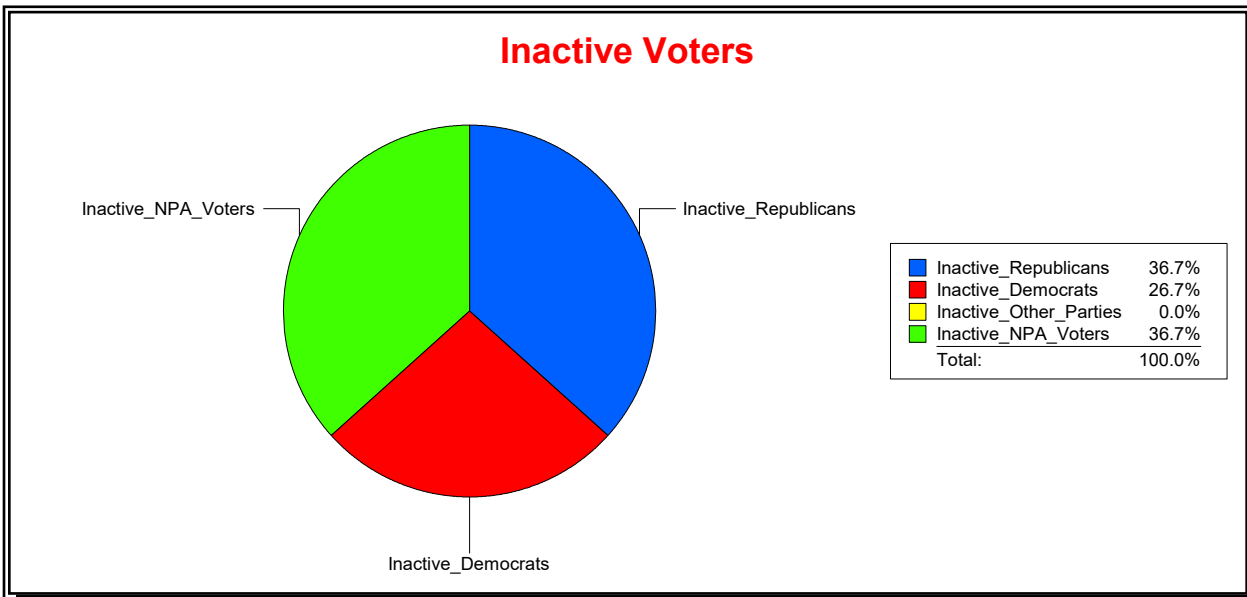

St Johns County, FL

Date 1/4/2021

Time 11:39 AM

Graphs of District Registration

Active Registered Voters

Inactive Voters

District	Total	Dems	Reps	NonP	Other	Total	Dems	Reps	NonP	Other
St Johns Forest CDD	1,185	305	575	286	19	30	8	11	11	0