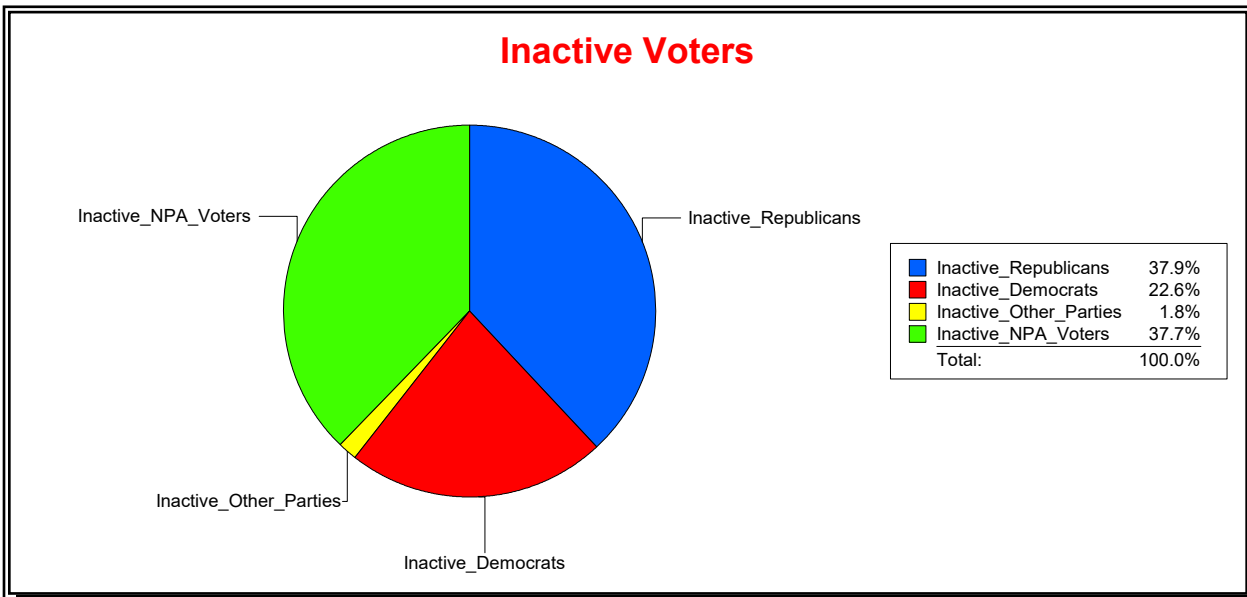

Vicky Oakes

Supervisor of Elections

St Johns County, FL

Date 1/4/2021

Time 11:39 AM

Graphs of District Registration

Active Registered Voters

Inactive Voters

District	Total	Dems	Reps	NonP	Other	Total	Dems	Reps	NonP	Other
US Congress - Dist 4	184,413	44,752	98,016	38,530	3,115	5,368	1,214	2,036	2,024	94