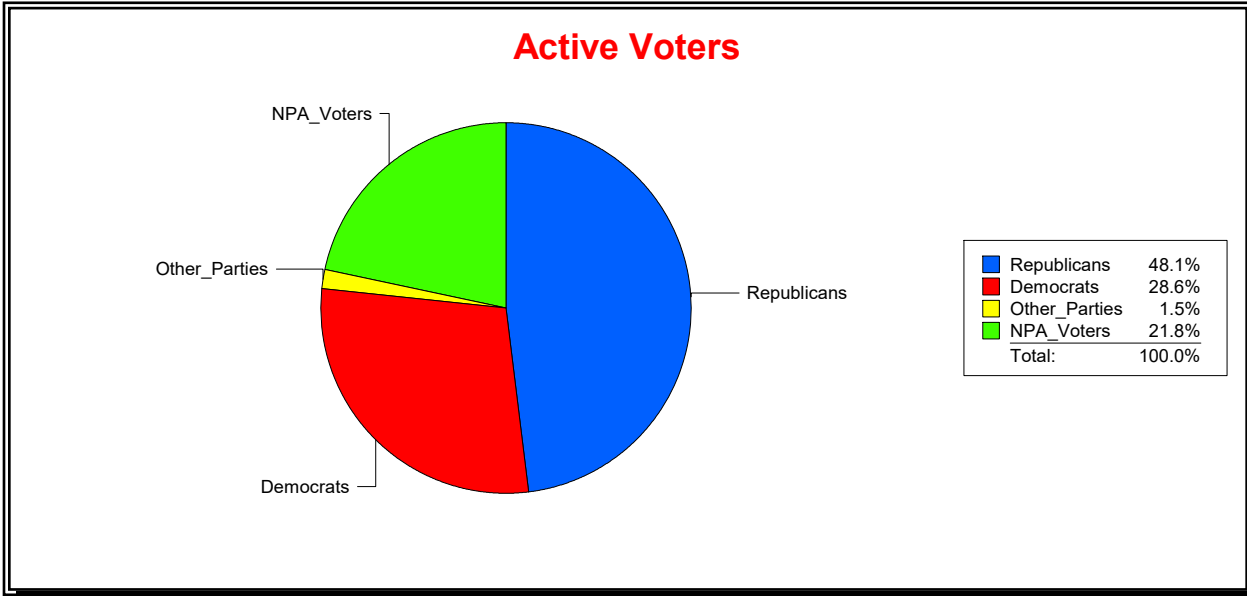

Vicky Oakes

Supervisor of Elections

St Johns County, FL

Date 1/4/2021

Time 11:39 AM

Graphs of District Registration

Active Registered Voters

Inactive Voters

District	Total	Dems	Reps	NonP	Other	Total	Dems	Reps	NonP	Other
St Augustine Beach	5,866	1,679	2,822	1,278	87	202	44	57	97	4