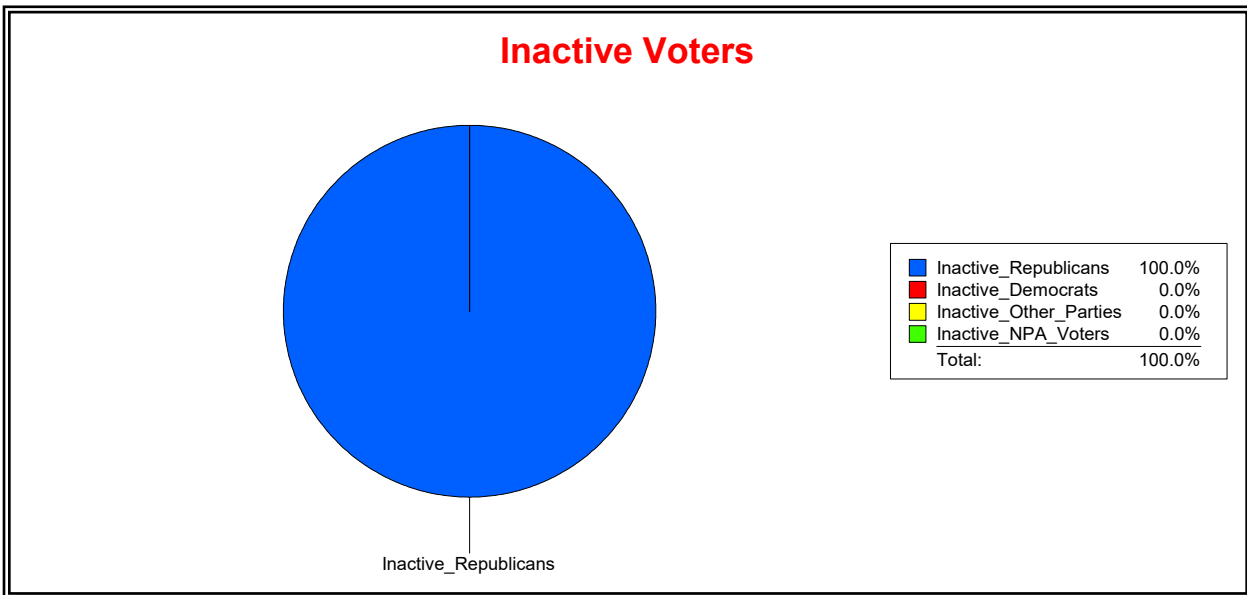

Vicky Oakes

Supervisor of Elections

St Johns County, FL

Date 1/4/2021

Time 11:39 AM

Graphs of District Registration

Active Registered Voters

Inactive Voters

District	Total	Dems	Reps	NonP	Other	Total	Dems	Reps	NonP	Other
Madeira CDD	426	93	247	74	12	2	0	2	0	0