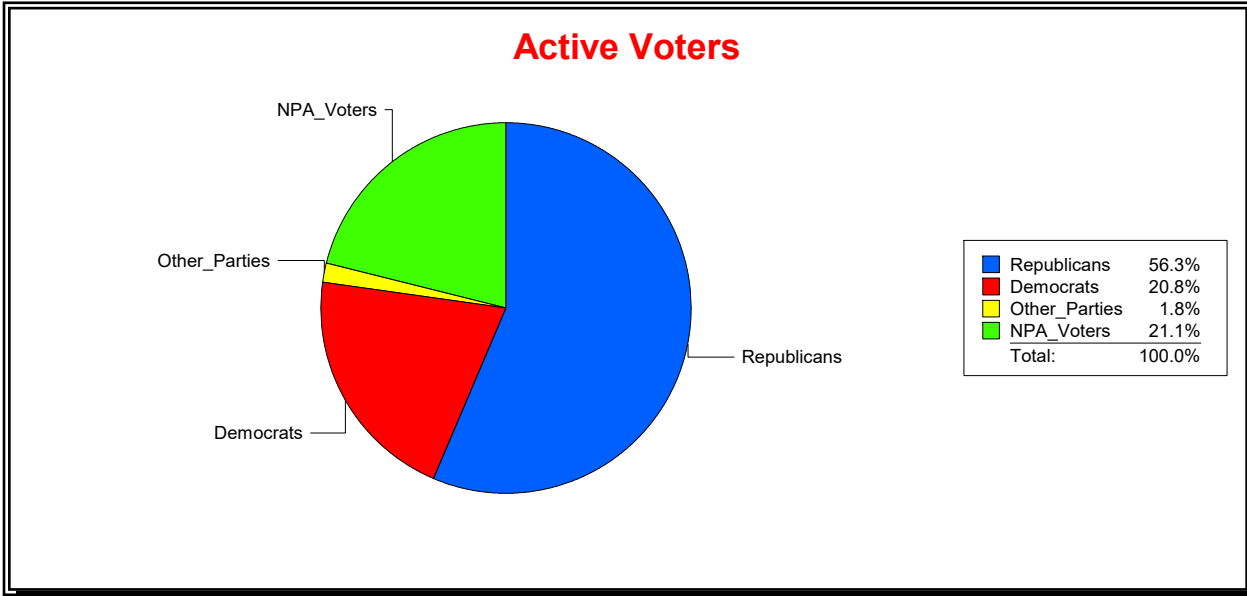

Vicky Oakes

Supervisor of Elections

St Johns County, FL

Date 1/4/2021

Time 11:39 AM

Graphs of District Registration

Active Registered Voters

Inactive Voters

District	Total	Dems	Reps	NonP	Other	Total	Dems	Reps	NonP	Other
County Commission - Dist 4	51,342	10,703	28,894	10,811	934	1,289	238	534	500	17