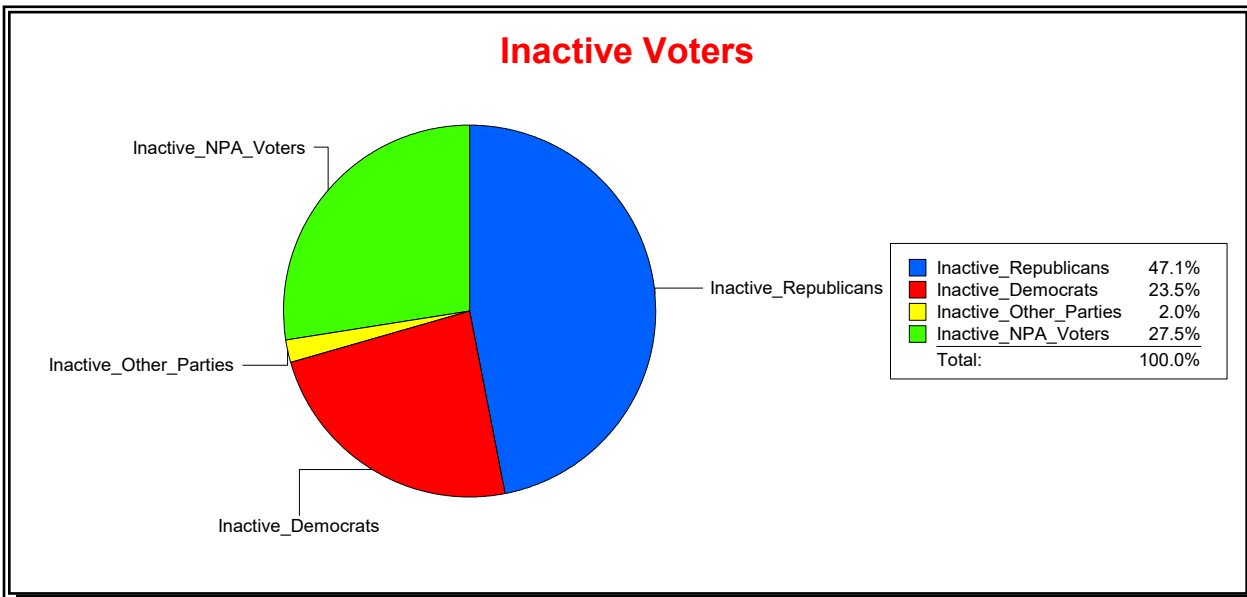

District	Total	Dems	Reps	NonP	Other	Total	Dems	Reps	NonP	Other
<b>Ponte Vedra MSD</b>	3,439	608	2,219	562	50	51	12	24	14	1

Vicky Oakes

Supervisor of Elections

St Johns County, FL

Date 1/4/2021

Time 11:39 AM