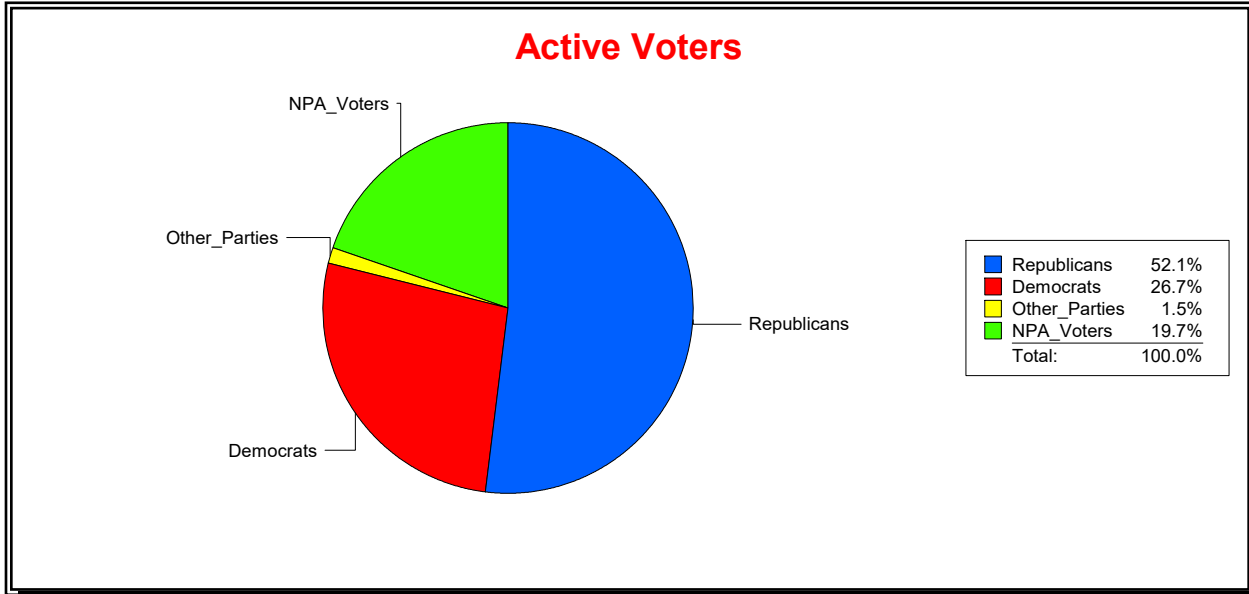

Vicky Oakes

Supervisor of Elections

St Johns County, FL

Date 1/4/2021

Time 11:39 AM

Graphs of District Registration

Active Registered Voters

Inactive Voters

District	Total	Dems	Reps	NonP	Other	Total	Dems	Reps	NonP	Other
State Representative - Dist 24	32,268	8,612	16,800	6,361	495	996	283	324	379	10