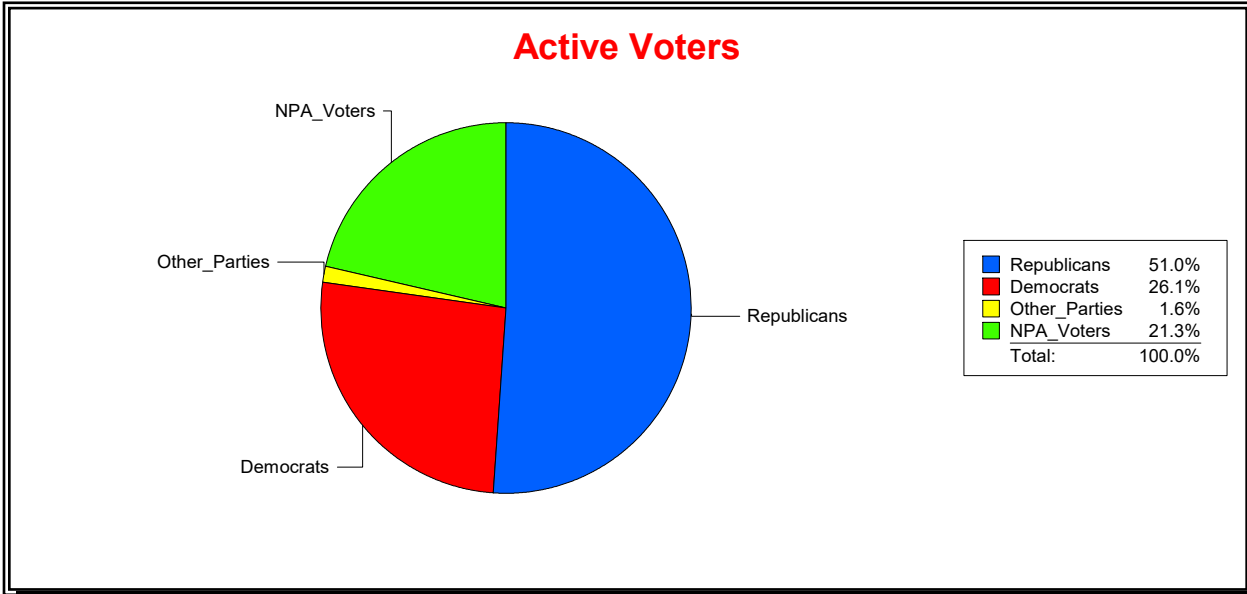

Vicky Oakes

Supervisor of Elections

St Johns County, FL

Date 1/4/2021

Time 11:39 AM

Graphs of District Registration

Active Registered Voters

Inactive Voters

District	Total	Dems	Reps	NonP	Other	Total	Dems	Reps	NonP	Other
School Board - Dist 2	38,122	9,948	19,457	8,120	597	1,251	312	461	461	17