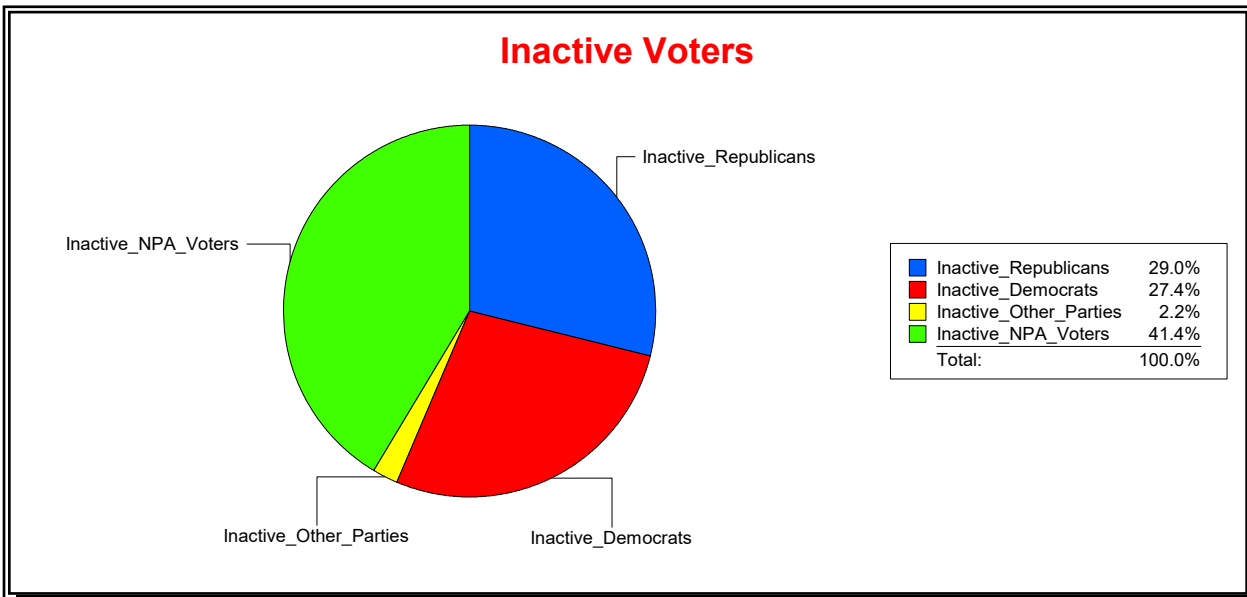

Vicky Oakes

Supervisor of Elections

St Johns County, FL

Date 1/4/2021

Time 11:39 AM

Graphs of District Registration

Active Registered Voters

Inactive Voters

District	Total	Dems	Reps	NonP	Other	Total	Dems	Reps	NonP	Other
Port Waterway & Beach	57,137	18,042	26,328	11,805	962	2,312	634	671	957	50