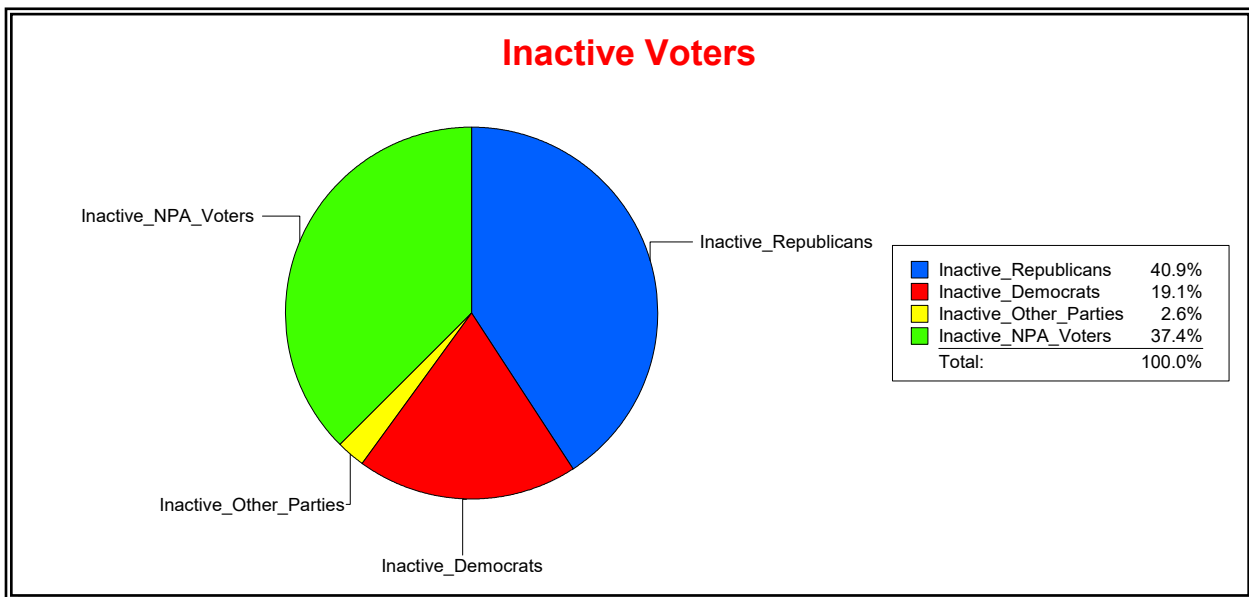

Vicky Oakes

Supervisor of Elections

St Johns County, FL

Date 1/4/2021

Time 11:39 AM

Graphs of District Registration

Active Registered Voters

Inactive Voters

District	Total	Dems	Reps	NonP	Other	Total	Dems	Reps	NonP	Other
Aberdeen CDD	3,448	761	1,739	879	69	115	22	47	43	3