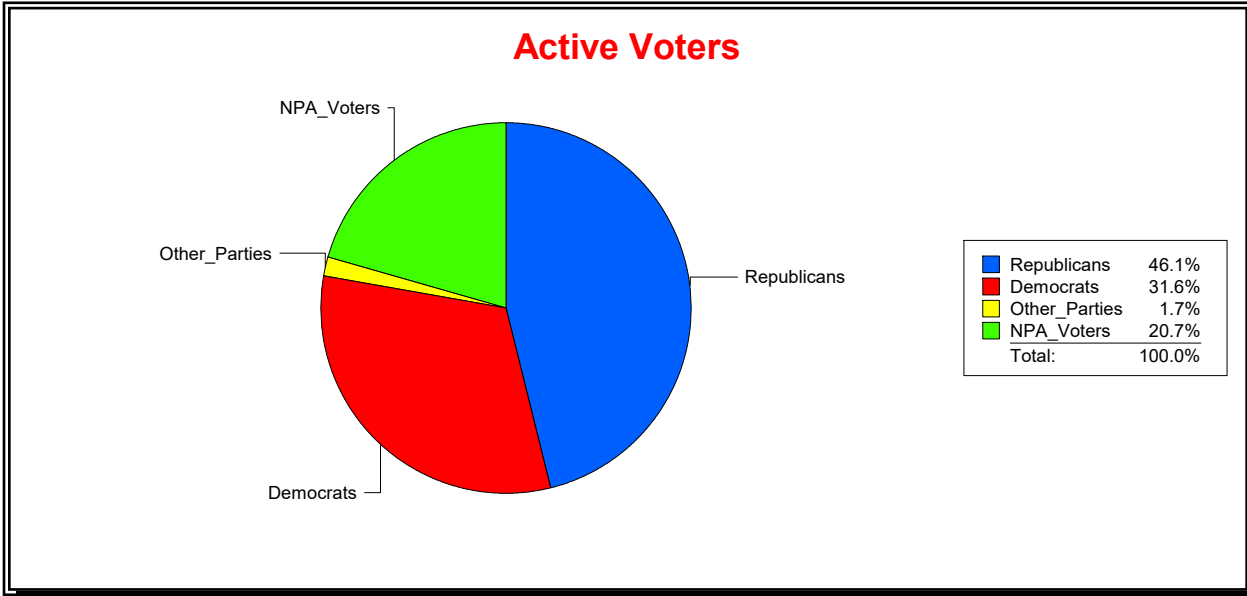

Vicky Oakes

Supervisor of Elections

St Johns County, FL

Date 1/4/2021

Time 11:39 AM

Graphs of District Registration

Active Registered Voters

Inactive Voters

District	Total	Dems	Reps	NonP	Other	Total	Dems	Reps	NonP	Other
Port Waterway & Beach	57,137	18,042	26,328	11,805	962	2,312	634	671	957	50