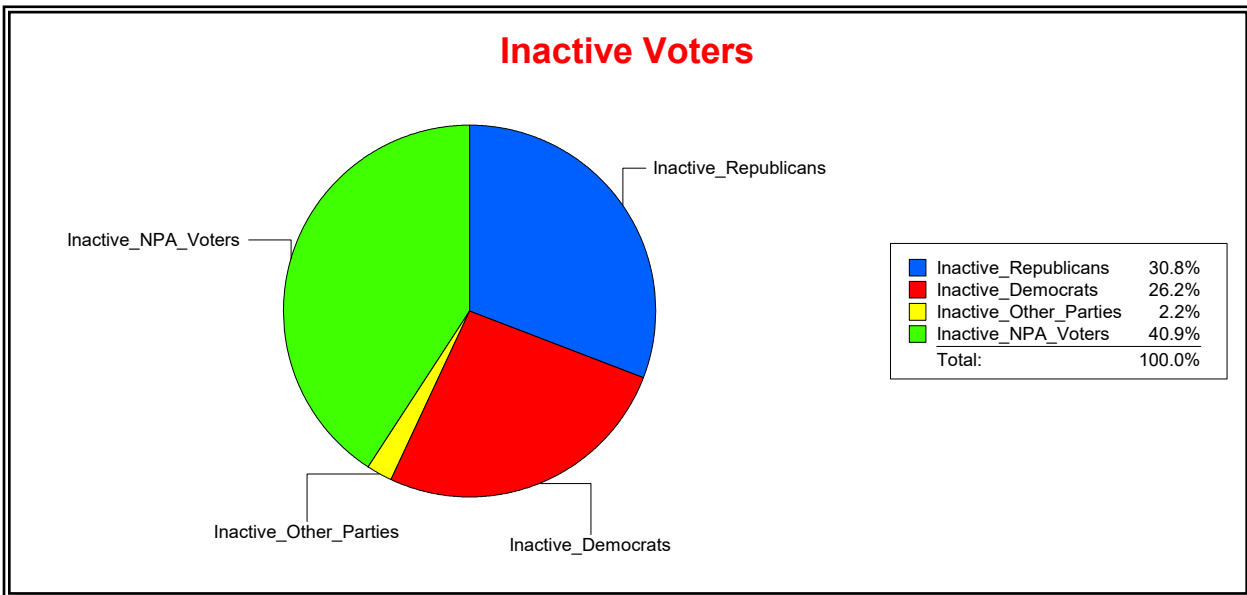

Vicky Oakes

Supervisor of Elections

St Johns County, FL

Date 1/4/2021

Time 11:39 AM

Graphs of District Registration

Active Registered Voters

Inactive Voters

District	Total	Dems	Reps	NonP	Other	Total	Dems	Reps	NonP	Other
School Board - Dist 5	36,719	11,286	17,140	7,626	667	1,576	413	485	644	34