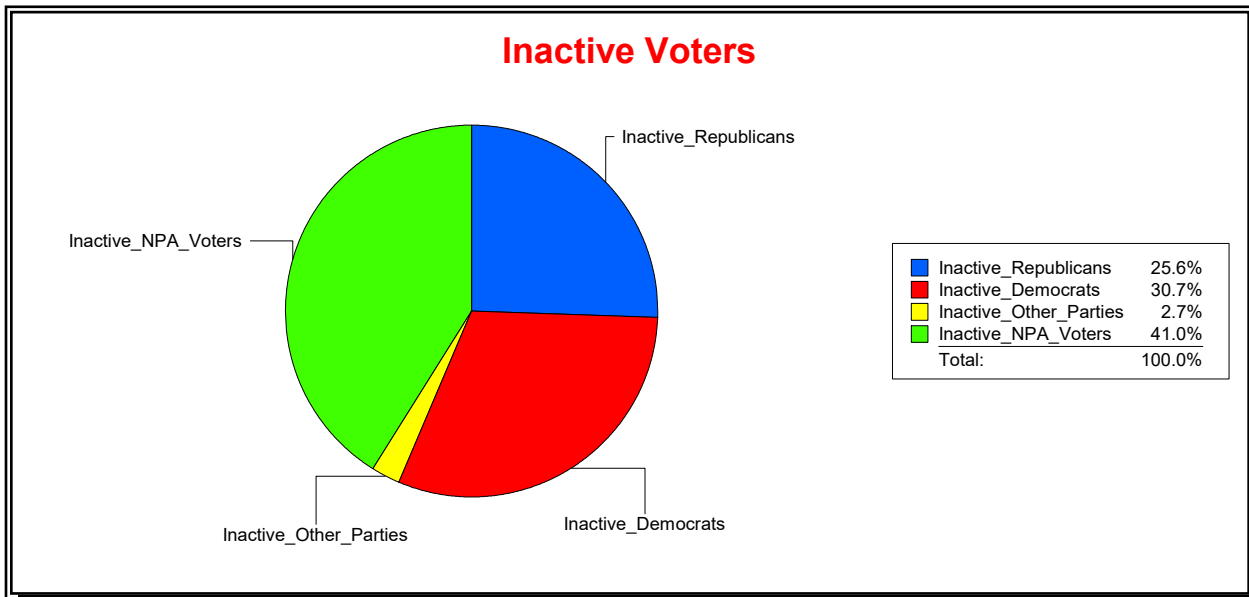

Vicky Oakes

Supervisor of Elections

St Johns County, FL

Date 1/4/2021

Time 11:39 AM

Graphs of District Registration

Active Registered Voters

Inactive Voters

District	Total	Dems	Reps	NonP	Other	Total	Dems	Reps	NonP	Other
St Augustine	11,354	4,379	4,375	2,364	236	710	218	182	291	19