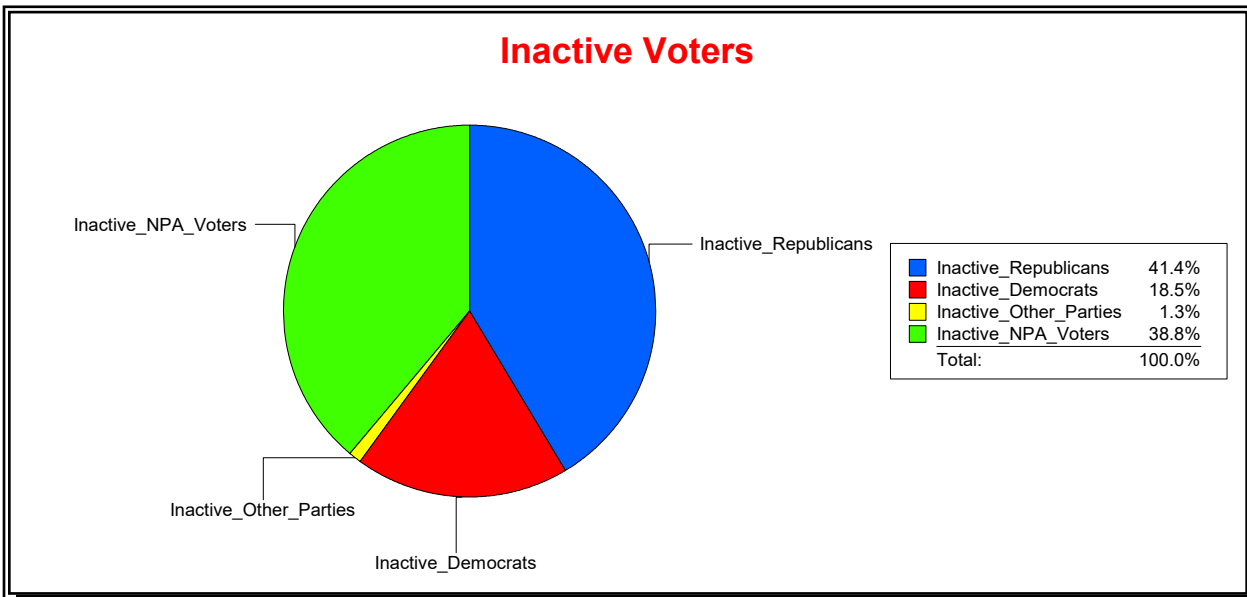

Vicky Oakes

Supervisor of Elections

St Johns County, FL

Date 1/4/2021

Time 11:39 AM

Graphs of District Registration

Active Registered Voters

Inactive Voters

District	Total	Dems	Reps	NonP	Other	Total	Dems	Reps	NonP	Other
School Board - Dist 4	51,342	10,703	28,894	10,811	934	1,289	238	534	500	17