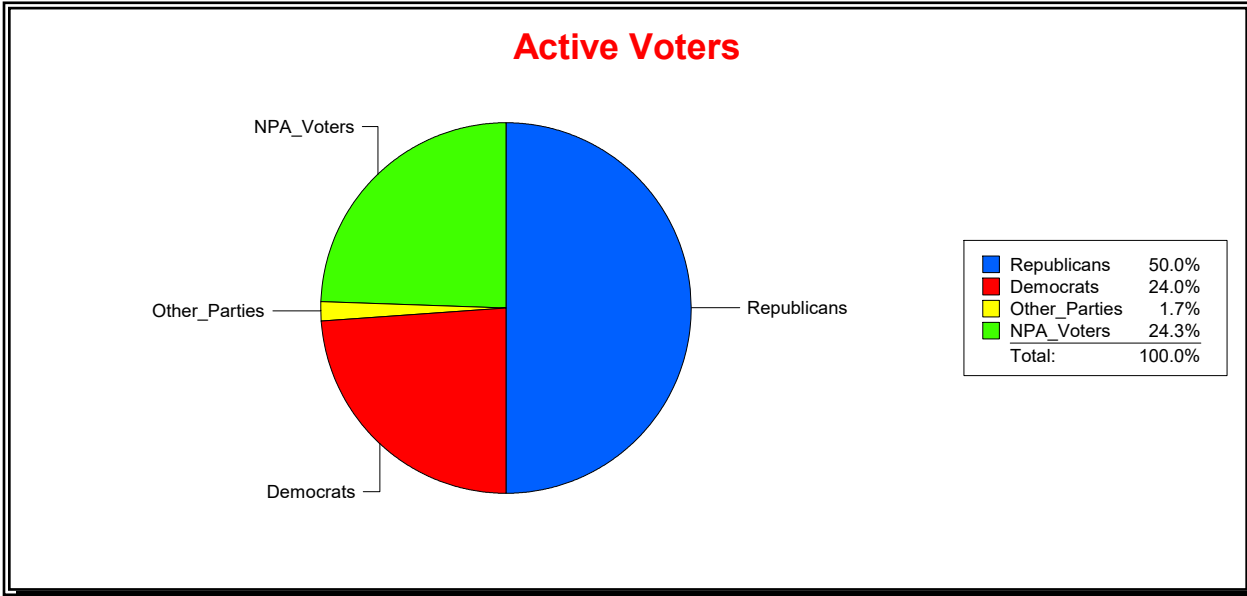

Vicky Oakes

Supervisor of Elections

St Johns County, FL

Date 1/4/2021

Time 11:39 AM

Graphs of District Registration

Active Registered Voters

Inactive Voters

District	Total	Dems	Reps	NonP	Other	Total	Dems	Reps	NonP	Other
World Commerce CDD	1,171	281	585	285	20	43	7	26	10	0