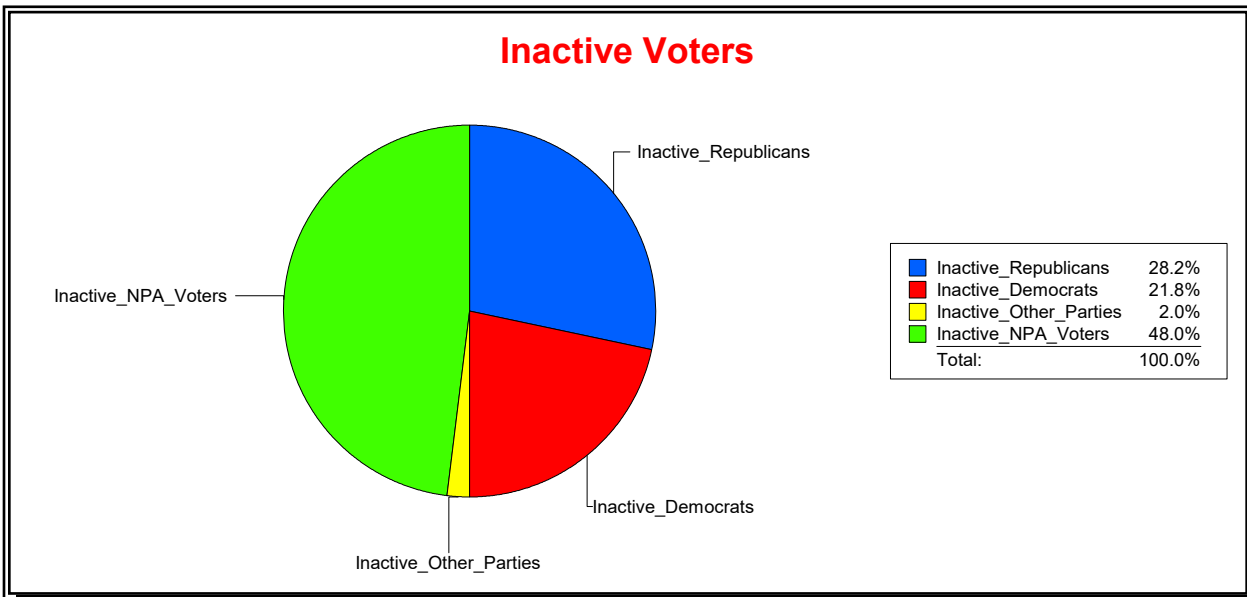

Vicky Oakes

Supervisor of Elections

St Johns County, FL

Date 1/4/2021

Time 11:39 AM

Graphs of District Registration

Active Registered Voters

Inactive Voters

District	Total	Dems	Reps	NonP	Other	Total	Dems	Reps	NonP	Other
St Augustine Beach	5,866	1,679	2,822	1,278	87	202	44	57	97	4