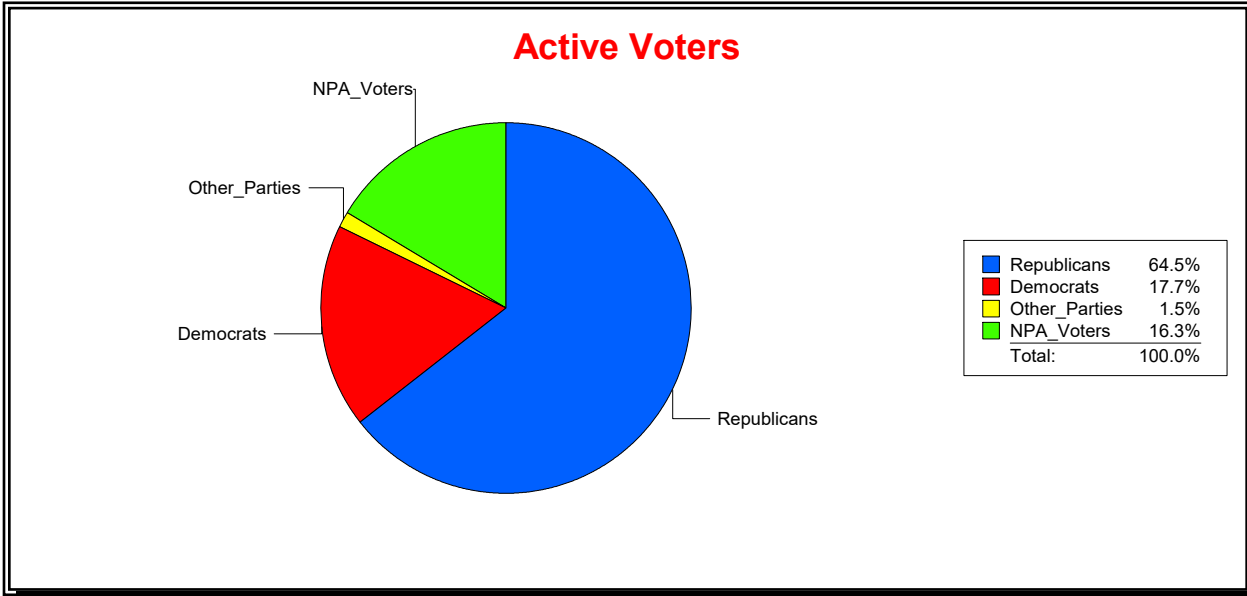

Vicky Oakes

Supervisor of Elections

St Johns County, FL

Date 1/4/2021

Time 11:39 AM

Graphs of District Registration

Active Registered Voters

Inactive Voters

District	Total	Dems	Reps	NonP	Other	Total	Dems	Reps	NonP	Other
Ponte Vedra MSD	3,439	608	2,219	562	50	51	12	24	14	1