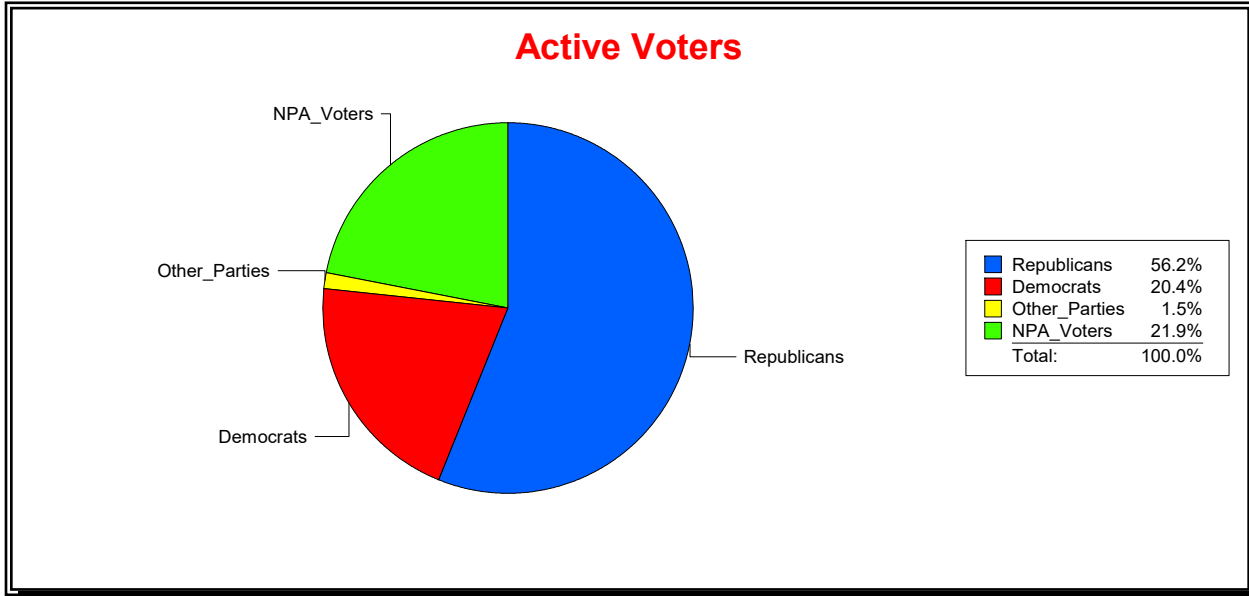

Vicky Oakes

Supervisor of Elections

St Johns County, FL

Date 1/4/2021

Time 11:39 AM

Graphs of District Registration

Active Registered Voters

Inactive Voters

District	Total	Dems	Reps	NonP	Other	Total	Dems	Reps	NonP	Other
Marshall Creek CDD	2,756	562	1,550	603	41	53	8	25	19	1