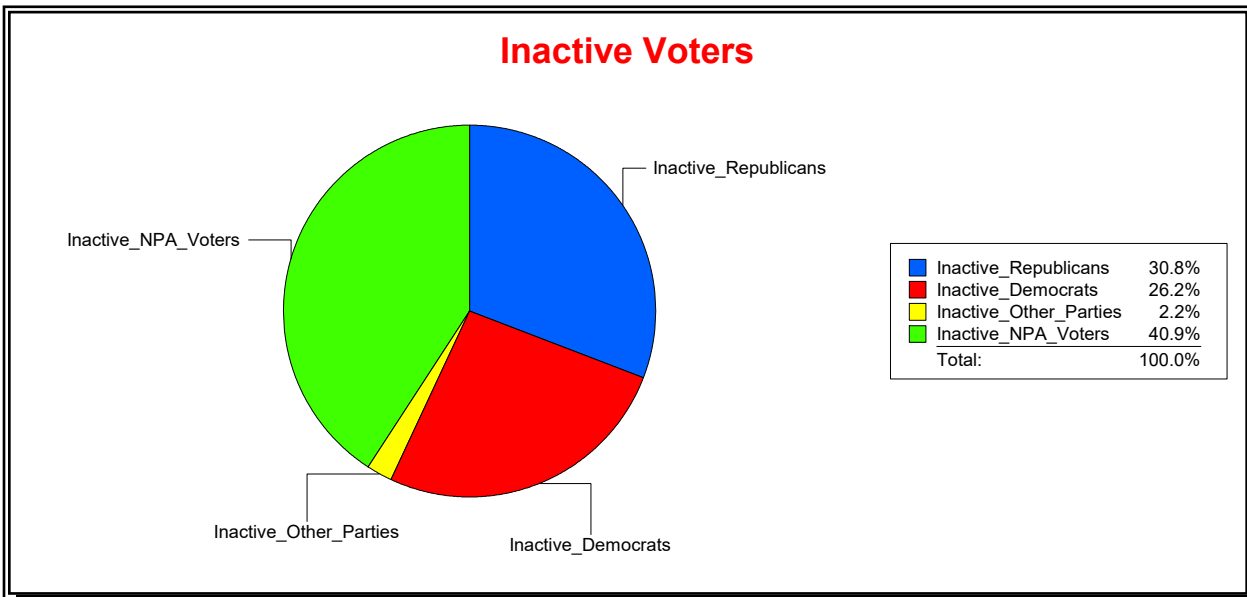

Vicky Oakes

Supervisor of Elections

St Johns County, FL

Date 1/4/2021

Time 11:39 AM

Graphs of District Registration

Active Registered Voters

Inactive Voters

District	Total	Dems	Reps	NonP	Other	Total	Dems	Reps	NonP	Other
County Commission - Dist 5	36,719	11,286	17,140	7,626	667	1,576	413	485	644	34