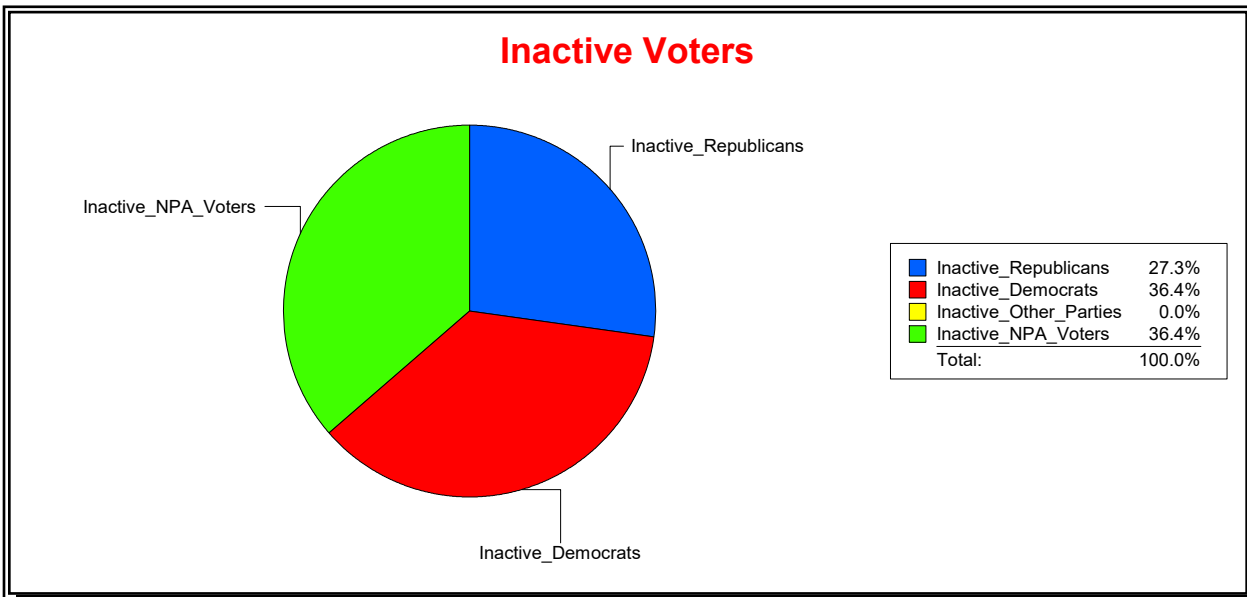

Date 1/4/2021

Time 11:39 AM

Graphs of District Registration

Active Registered Voters

Inactive Voters

District	Total	Dems	Reps	NonP	Other	Total	Dems	Reps	NonP	Other
Trout CreekCDD	1,600	334	878	348	40	11	4	3	4	0