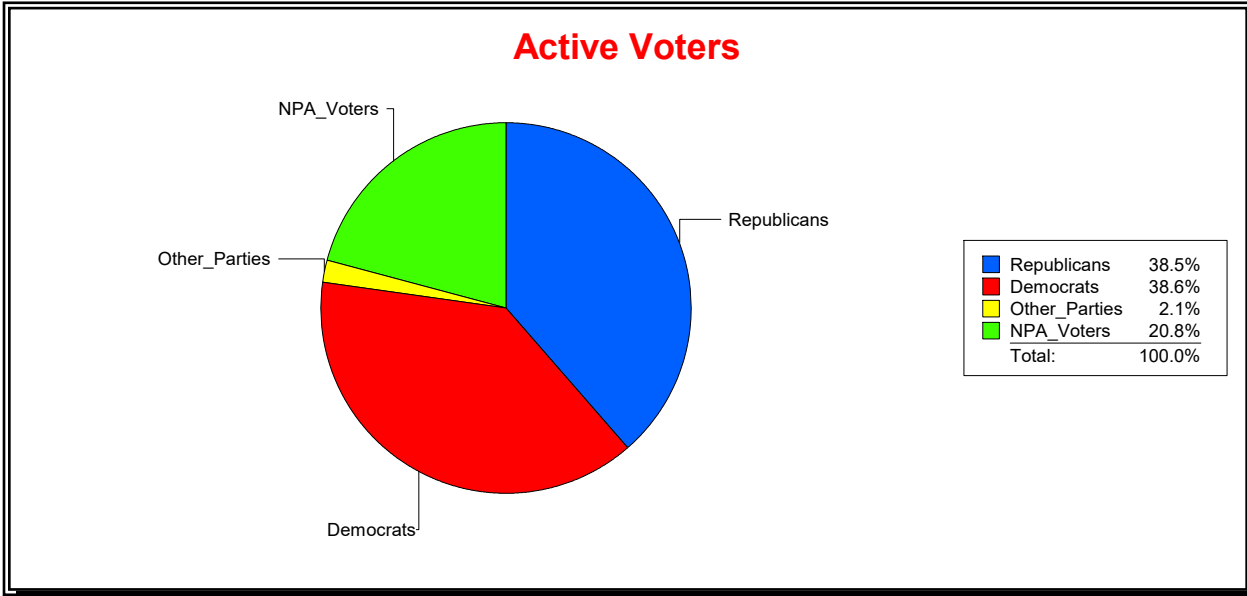

Vicky Oakes

Supervisor of Elections

St Johns County, FL

Date 1/4/2021

Time 11:39 AM

Graphs of District Registration

Active Registered Voters

Inactive Voters

District	Total	Dems	Reps	NonP	Other	Total	Dems	Reps	NonP	Other
St Augustine	11,354	4,379	4,375	2,364	236	710	218	182	291	19