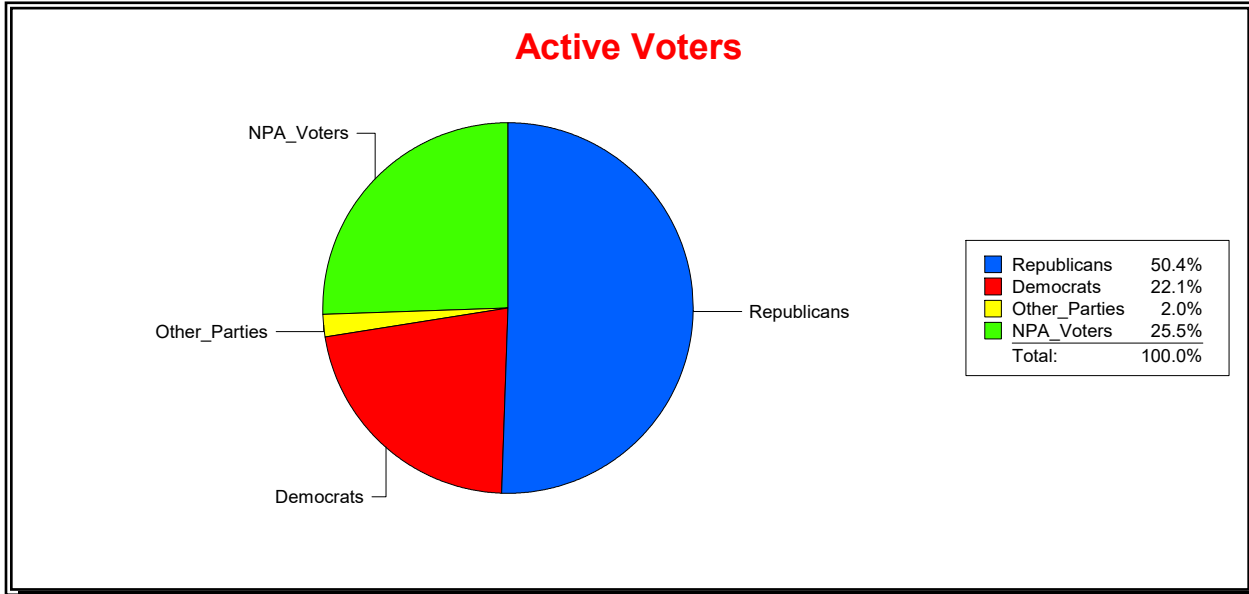

Vicky Oakes

Supervisor of Elections

St Johns County, FL

Date 1/4/2021

Time 11:39 AM

Graphs of District Registration

Active Registered Voters

Inactive Voters

District	Total	Dems	Reps	NonP	Other	Total	Dems	Reps	NonP	Other
Aberdeen CDD	3,448	761	1,739	879	69	115	22	47	43	3