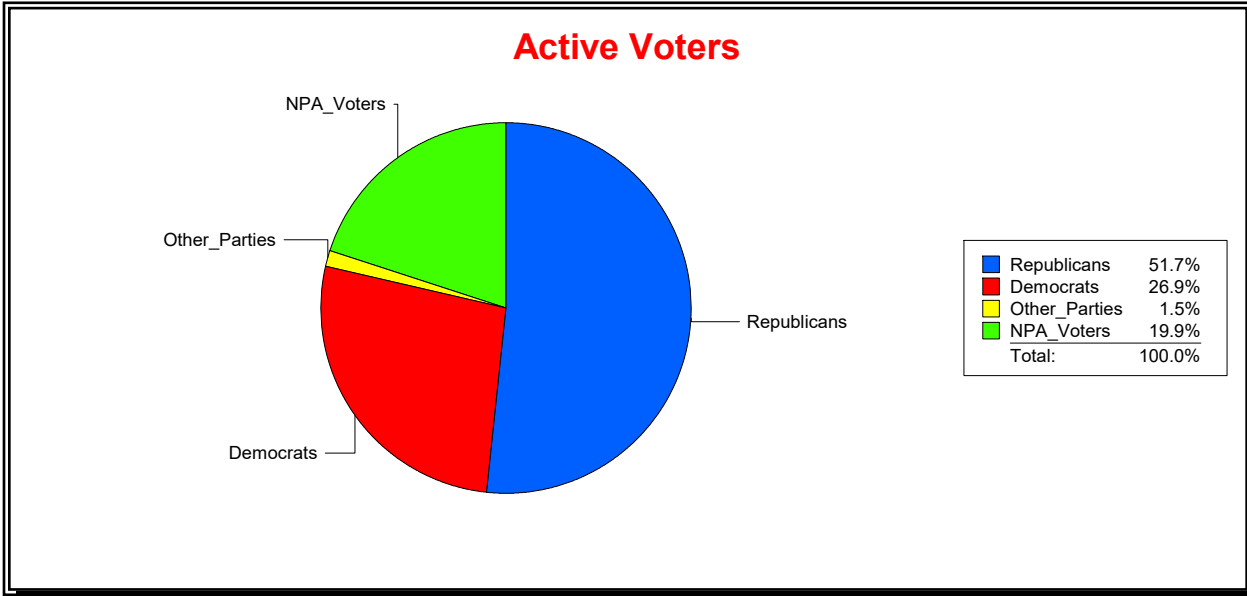

Vicky Oakes

Supervisor of Elections

St Johns County, FL

Date 1/4/2021

Time 11:39 AM

Graphs of District Registration

Active Registered Voters

Inactive Voters

District	Total	Dems	Reps	NonP	Other	Total	Dems	Reps	NonP	Other
US Congress - Dist 6	28,420	7,645	14,704	5,647	424	885	256	287	333	9