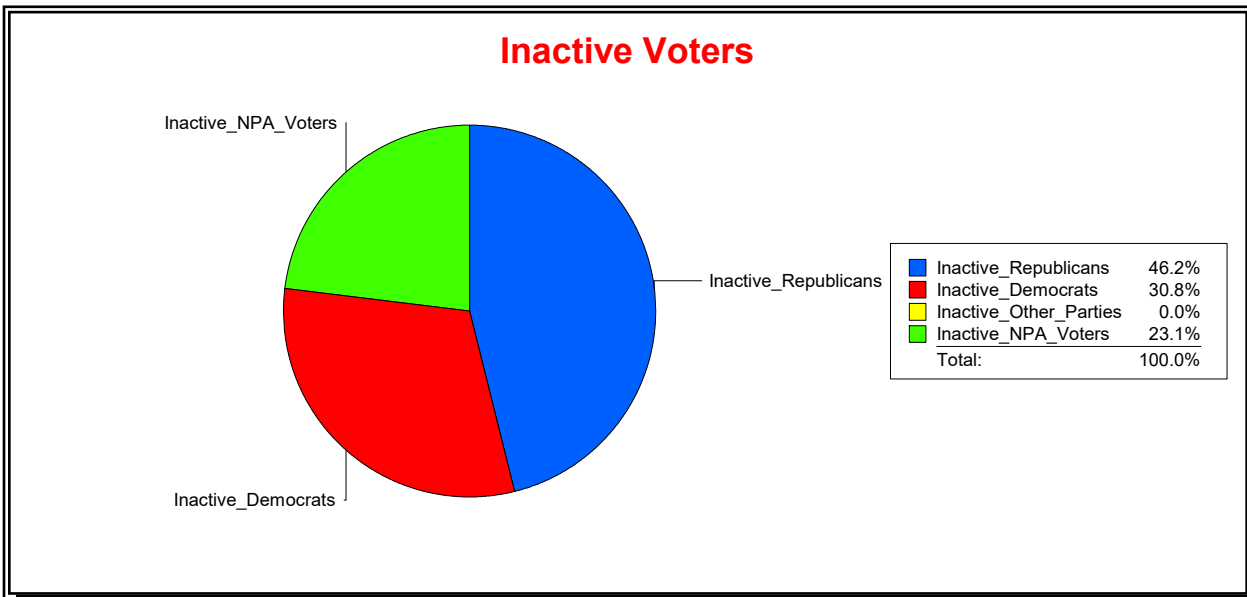

Vicky Oakes

Supervisor of Elections

St Johns County, FL

Date 1/4/2021

Time 11:39 AM

Graphs of District Registration

Active Registered Voters

Inactive Voters

District	Total	Dems	Reps	NonP	Other	Total	Dems	Reps	NonP	Other
Heritage Park CDD	1,432	429	637	341	25	26	8	12	6	0