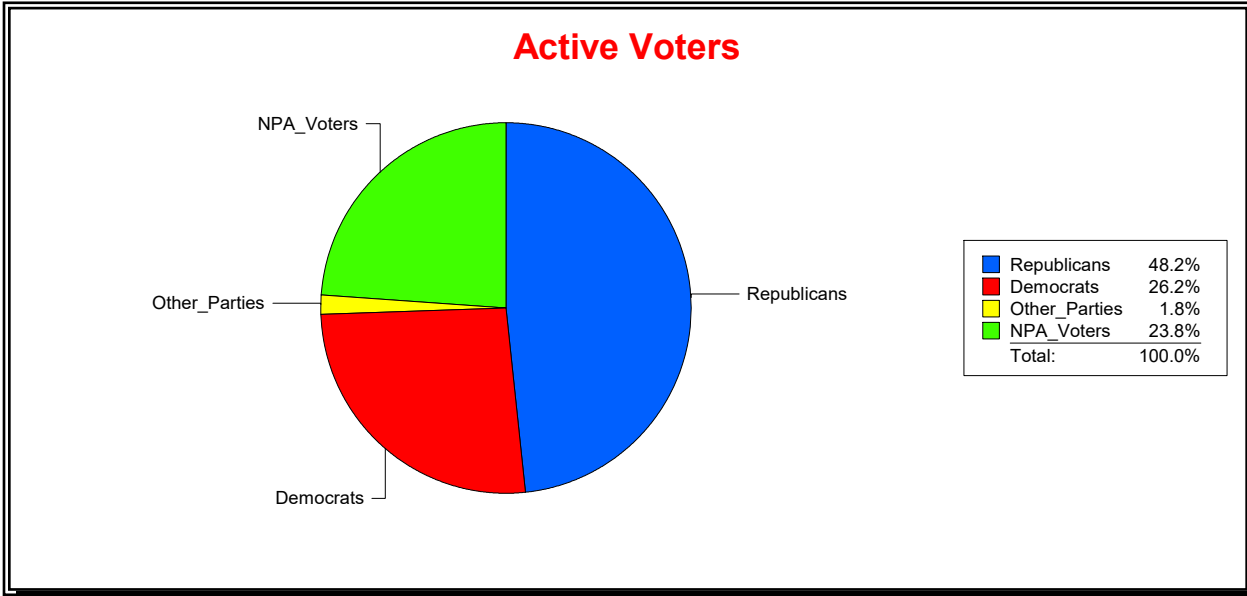

Vicky Oakes

Supervisor of Elections

St Johns County, FL

Date 1/4/2021

Time 11:39 AM

Graphs of District Registration

Active Registered Voters

Inactive Voters

District	Total	Dems	Reps	NonP	Other	Total	Dems	Reps	NonP	Other
Heritage Landing CDD	2,665	698	1,285	634	48	126	24	42	56	4