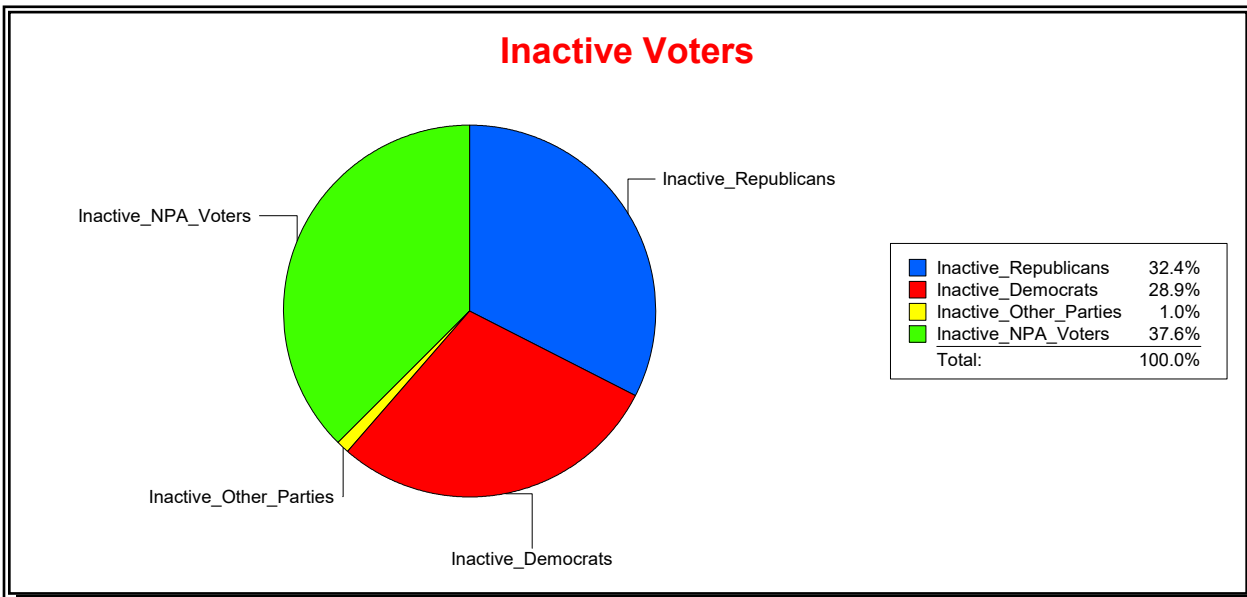

Vicky Oakes

Supervisor of Elections

St Johns County, FL

Date 1/4/2021

Time 11:39 AM

Graphs of District Registration

Active Registered Voters

Inactive Voters

District	Total	Dems	Reps	NonP	Other	Total	Dems	Reps	NonP	Other
US Congress - Dist 6	28,420	7,645	14,704	5,647	424	885	256	287	333	9