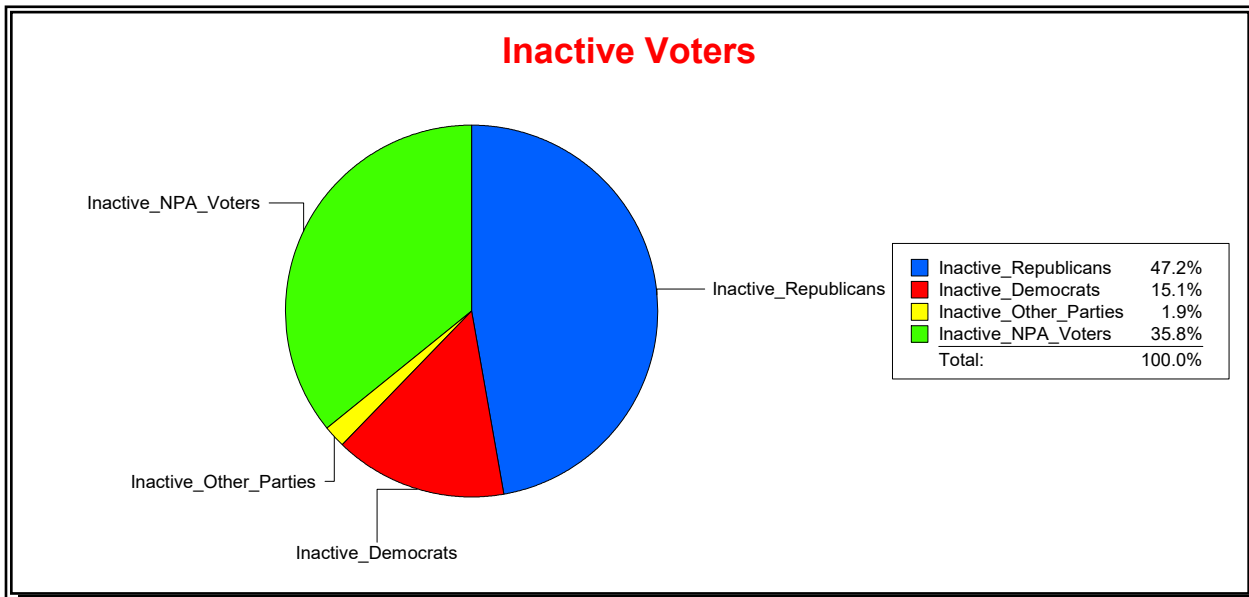

Vicky Oakes

Supervisor of Elections

St Johns County, FL

Date 1/4/2021

Time 11:39 AM

Graphs of District Registration

Active Registered Voters

Inactive Voters

District	Total	Dems	Reps	NonP	Other	Total	Dems	Reps	NonP	Other
Marshall Creek CDD	2,756	562	1,550	603	41	53	8	25	19	1