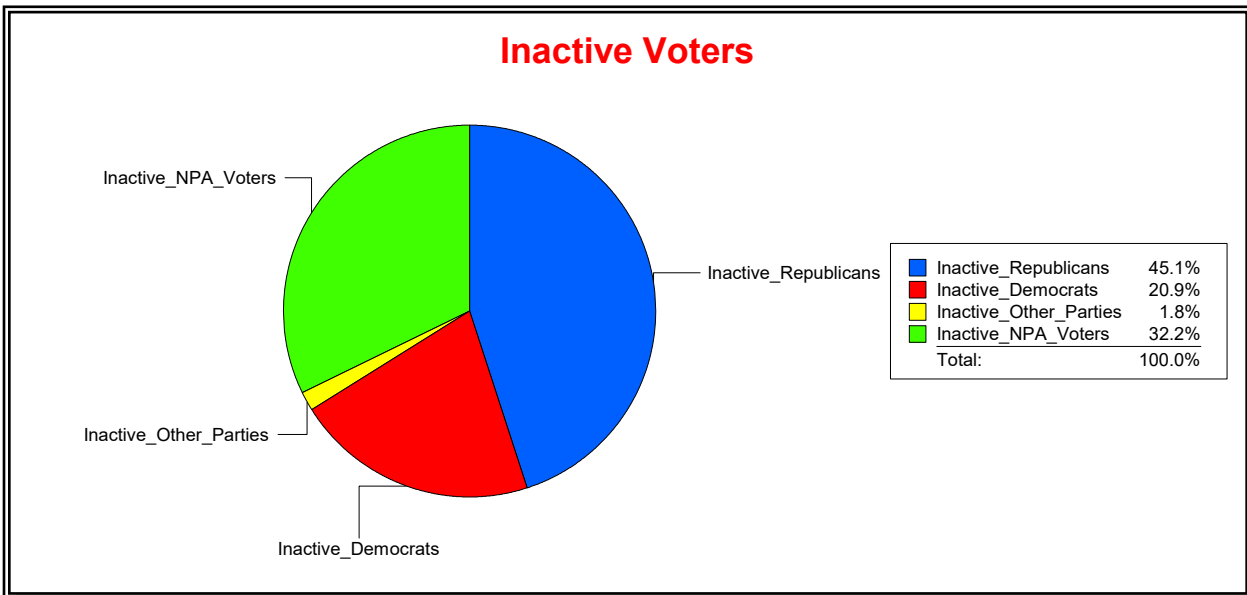

District	Total	Dems	Reps	NonP	Other	Total	Dems	Reps	NonP	Other
St. Johns County	212,833	52,397	112,720	44,177	3,539	6,253	1,470	2,323	2,357	103

Vicky Oakes

Supervisor of Elections

St Johns County, FL

Date 1/4/2021

Time 11:39 AM

Graphs of District Registration

Active Registered Voters

Inactive Voters

District	Total	Dems	Reps	NonP	Other	Total	Dems	Reps	NonP	Other
County Commission - Dist 1	48,110	10,184	27,227	9,965	734	1,064	222	480	343	19