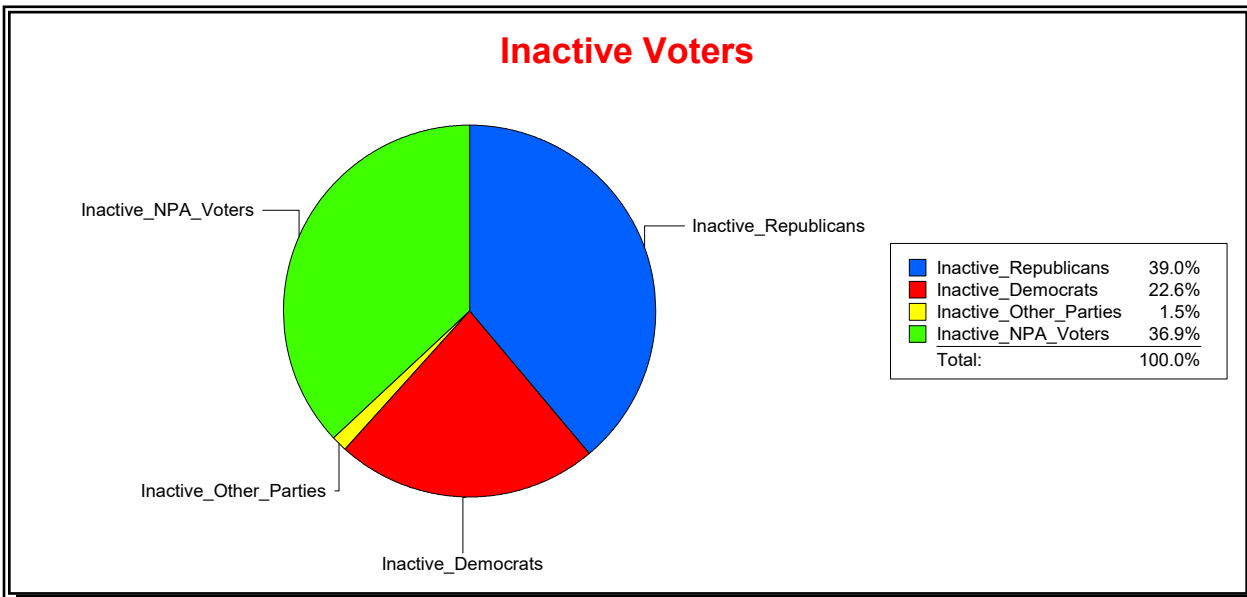

Vicky Oakes

Supervisor of Elections

St Johns County, FL

Date 1/4/2021

Time 11:39 AM

Graphs of District Registration

Active Registered Voters

Inactive Voters

District	Total	Dems	Reps	NonP	Other	Total	Dems	Reps	NonP	Other
St Johns County	195,613	46,339	105,523	40,535	3,216	5,341	1,208	2,084	1,969	80