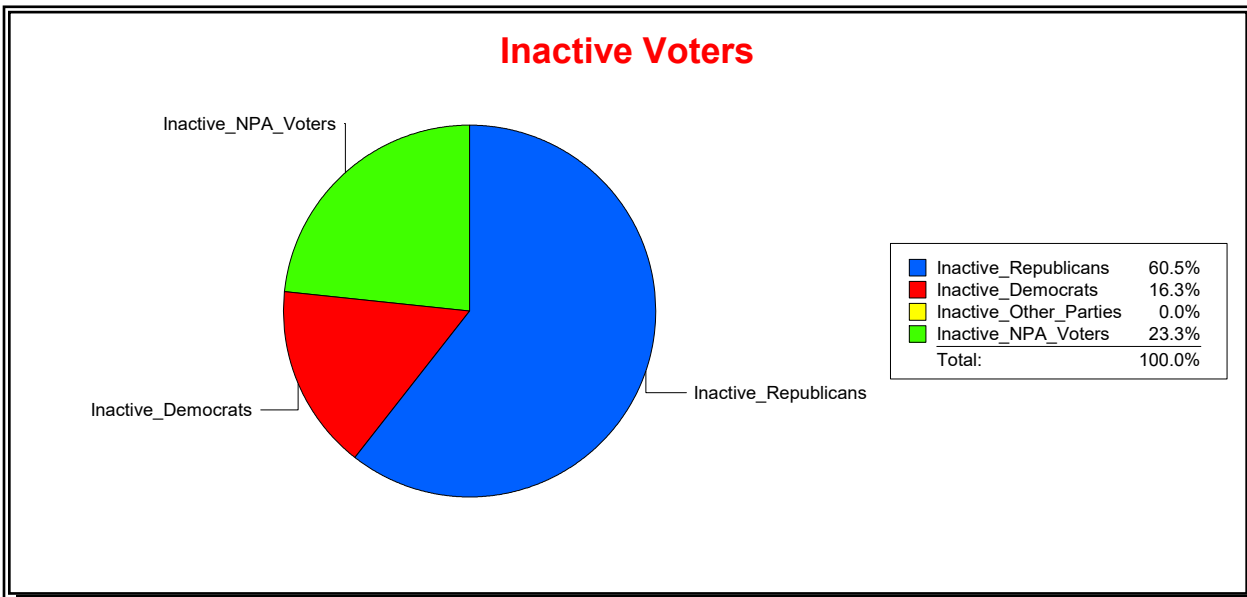

Vicky Oakes

Supervisor of Elections

St Johns County, FL

Date 1/4/2021

Time 11:39 AM

Graphs of District Registration

Active Registered Voters

Inactive Voters

District	Total	Dems	Reps	NonP	Other	Total	Dems	Reps	NonP	Other
World Commerce CDD	1,171	281	585	285	20	43	7	26	10	0