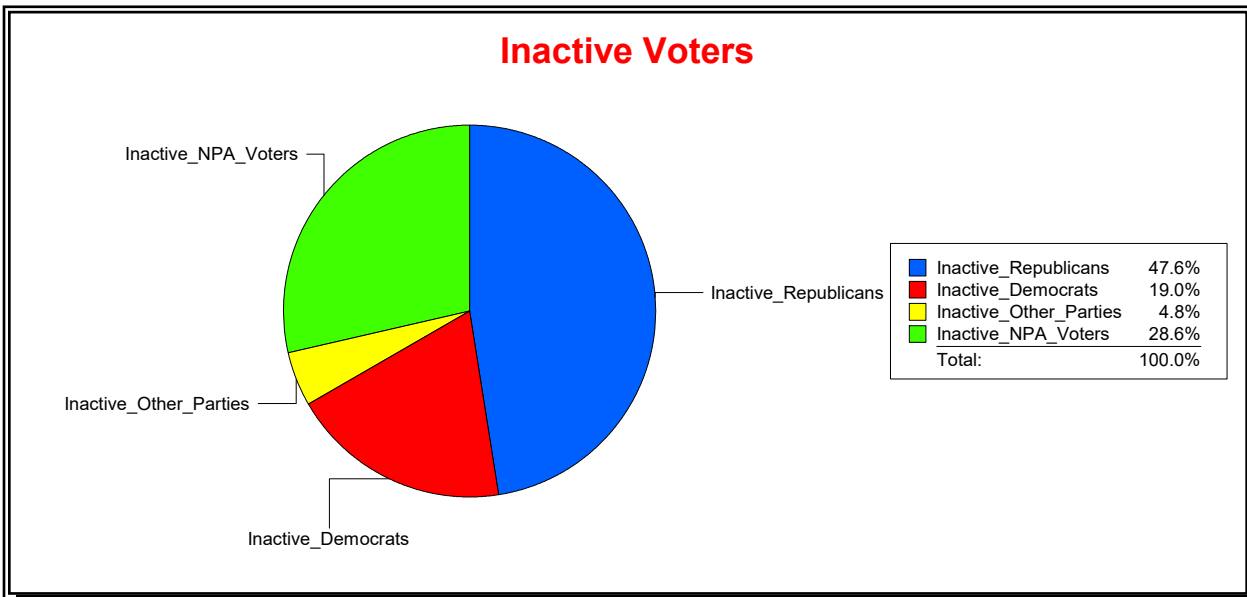

Vicky Oakes

Supervisor of Elections

St Johns County, FL

Date 1/4/2021

Time 11:39 AM

Graphs of District Registration

District	Active Registered Voters					Inactive Voters				
	Total	Dems	Reps	NonP	Other	Total	Dems	Reps	NonP	Other
Rivers Edge CDD	2,196	442	1,254	460	40	21	4	10	6	1