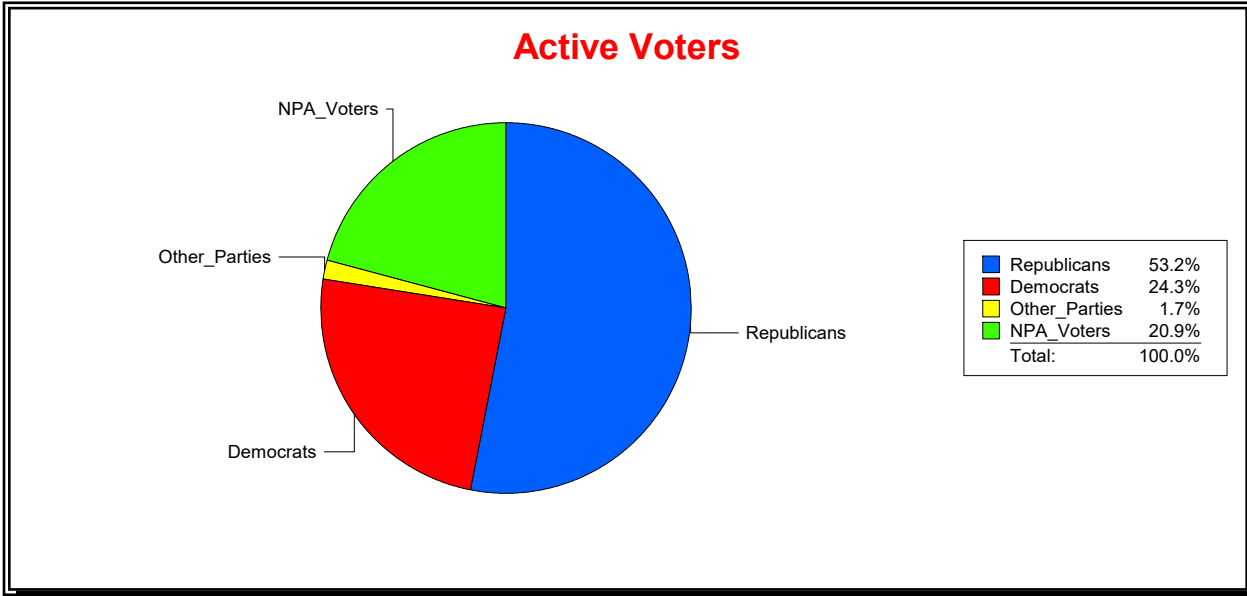

Vicky Oakes

Supervisor of Elections

St Johns County, FL

Date 1/4/2021

Time 11:39 AM

Graphs of District Registration

Active Registered Voters

Inactive Voters

District	Total	Dems	Reps	NonP	Other	Total	Dems	Reps	NonP	Other
US Congress - Dist 4	184,413	44,752	98,016	38,530	3,115	5,368	1,214	2,036	2,024	94