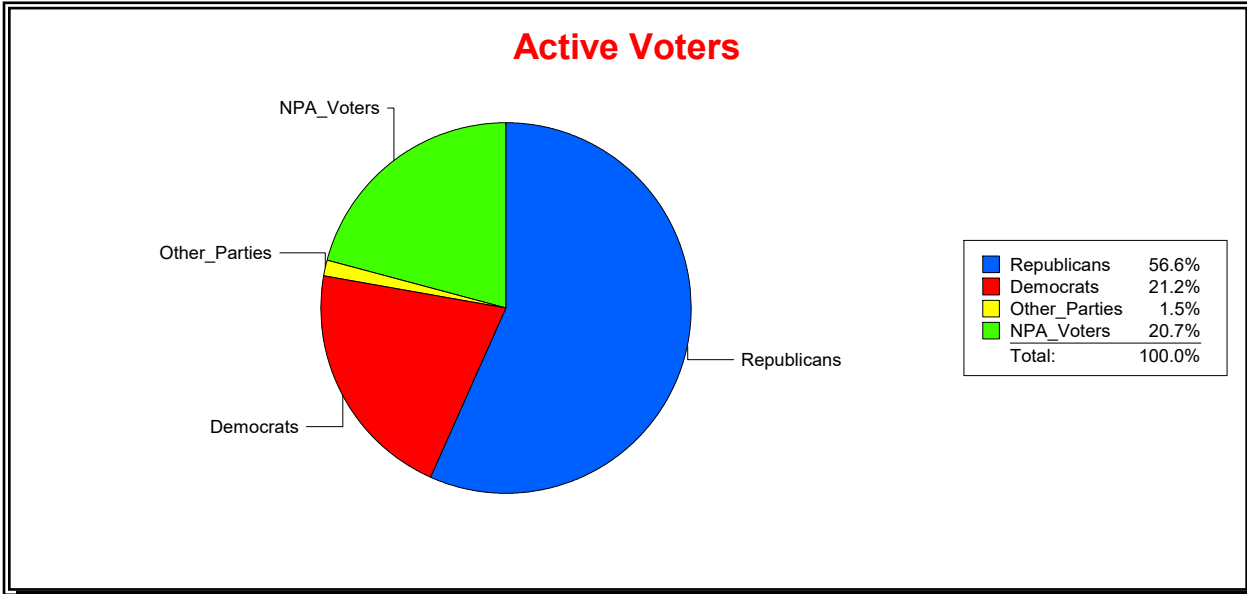

District	Total	Dems	Reps	NonP	Other	Total	Dems	Reps	NonP	Other
St. Johns County	212,833	52,397	112,720	44,177	3,539	6,253	1,470	2,323	2,357	103

Vicky Oakes

Supervisor of Elections

St Johns County, FL

Date 1/4/2021

Time 11:39 AM

Graphs of District Registration

Active Registered Voters

Inactive Voters

District	Total	Dems	Reps	NonP	Other	Total	Dems	Reps	NonP	Other
County Commission - Dist 1	48,110	10,184	27,227	9,965	734	1,064	222	480	343	19