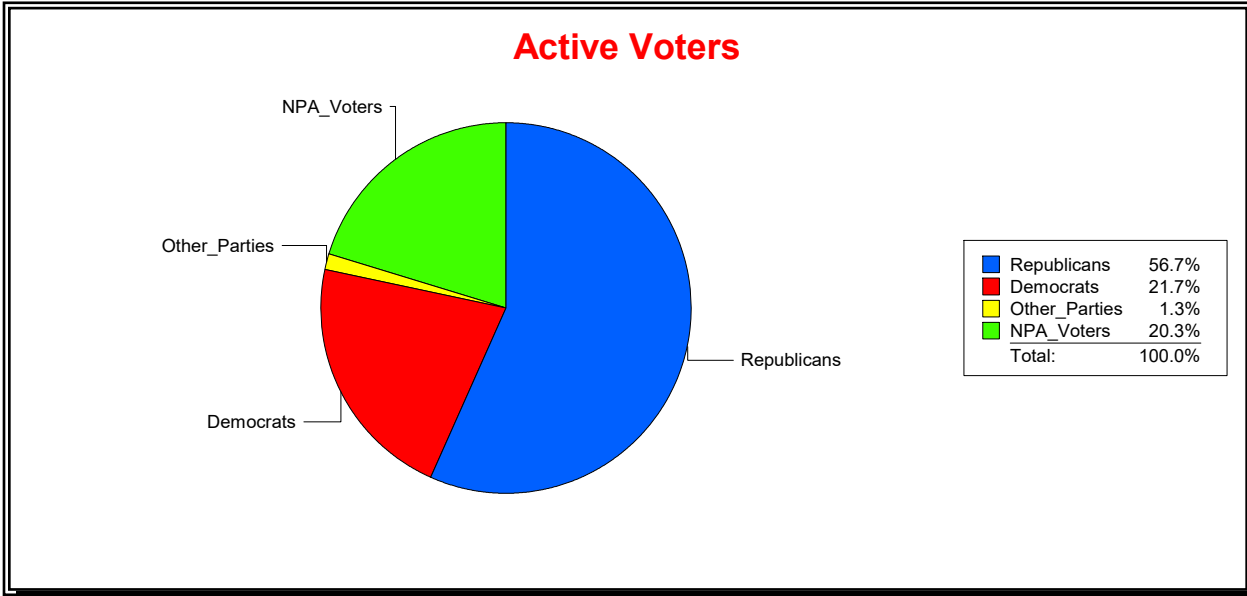

Date 1/4/2021

Time 11:39 AM

Graphs of District Registration

Active Registered Voters

Inactive Voters

District	Total	Dems	Reps	NonP	Other	Total	Dems	Reps	NonP	Other
<b>Julington Creek CDD</b>	13,091	2,840	7,419	2,664	168	357	88	153	108	8