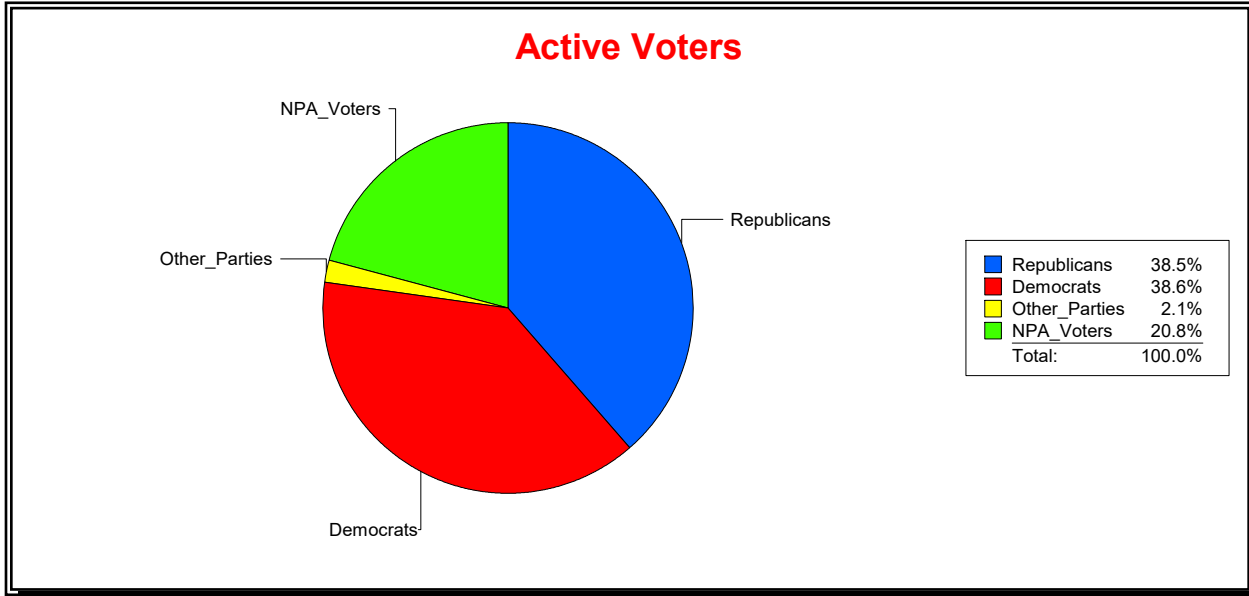

Vicky Oakes

Supervisor of Elections

St Johns County, FL

Date 1/4/2021

Time 11:39 AM

Graphs of District Registration

Active Registered Voters

Inactive Voters

District	Total	Dems	Reps	NonP	Other	Total	Dems	Reps	NonP	Other
St Augustine	11,354	4,379	4,375	2,364	236	710	218	182	291	19