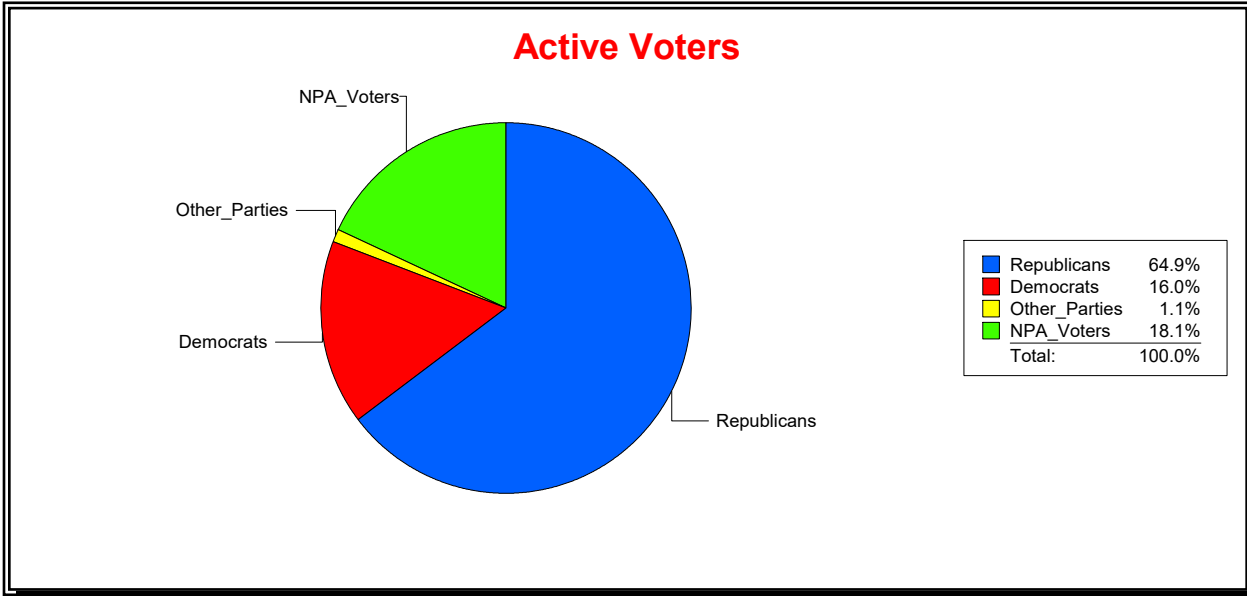

Vicky Oakes

Supervisor of Elections

St Johns County, FL

Date 1/4/2021

Time 11:39 AM

Graphs of District Registration

Active Registered Voters

Inactive Voters

District	Total	Dems	Reps	NonP	Other	Total	Dems	Reps	NonP	Other
Sampson Creek CDD	1,966	314	1,275	356	21	41	7	21	12	1