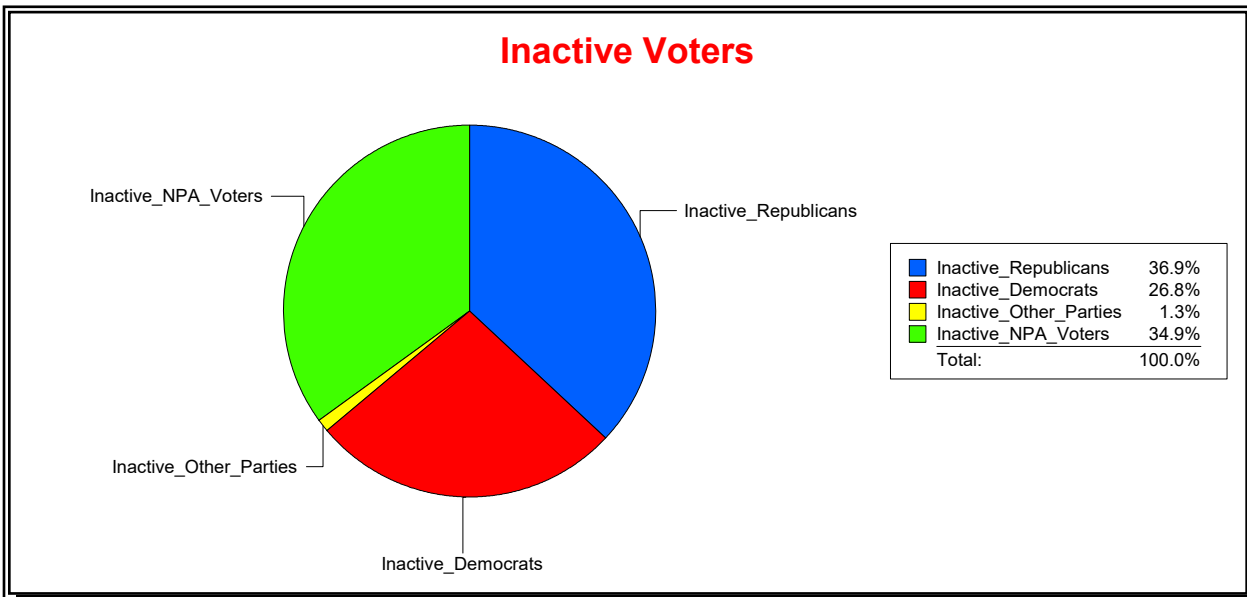

Date 1/4/2021

Time 11:39 AM

Graphs of District Registration

Active Registered Voters

Inactive Voters

District	Total	Dems	Reps	NonP	Other	Total	Dems	Reps	NonP	Other
Durbin Crossing CDD	4,794	1,155	2,364	1,203	72	149	40	55	52	2