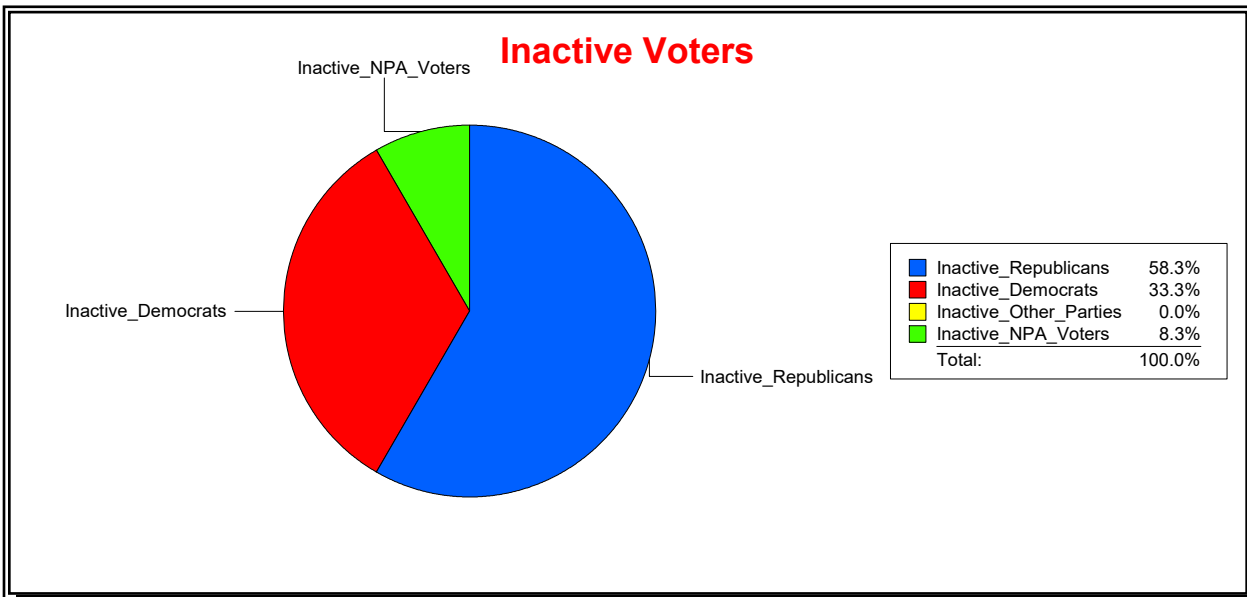

Vicky Oakes

Supervisor of Elections

St Johns County, FL

Date 1/4/2021

Time 11:39 AM

Graphs of District Registration

Active Registered Voters

Inactive Voters

District	Total	Dems	Reps	NonP	Other	Total	Dems	Reps	NonP	Other
Six Mile Creek CDD	962	192	526	211	33	12	4	7	1	0