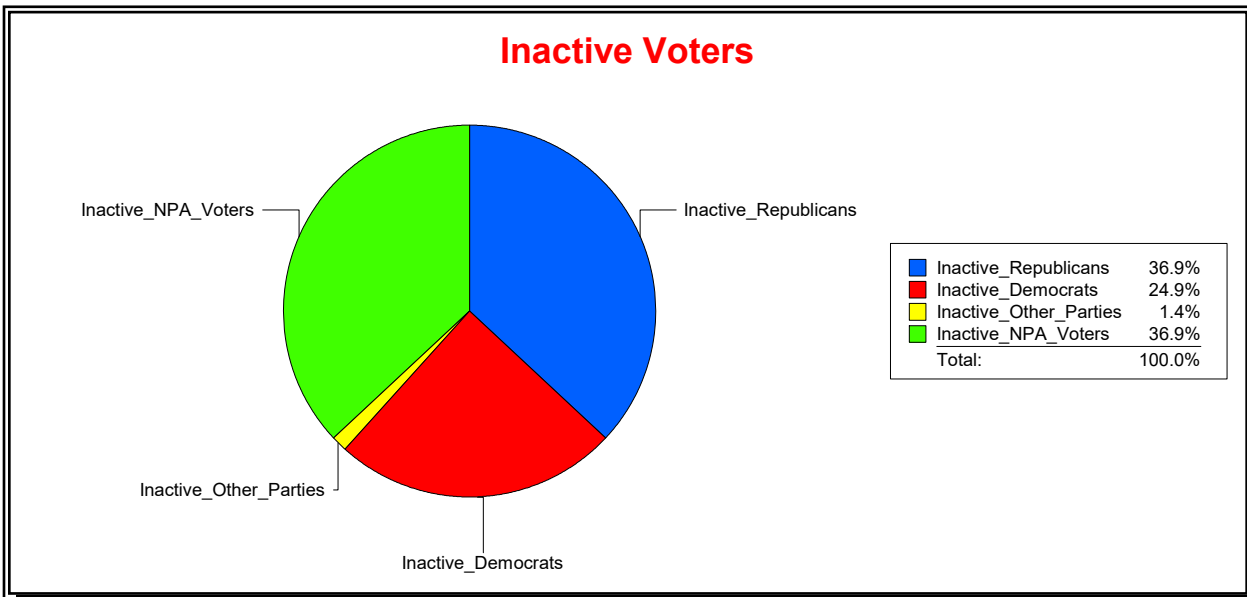

Vicky Oakes

Supervisor of Elections

St Johns County, FL

Date 1/4/2021

Time 11:39 AM

Graphs of District Registration

Active Registered Voters

Inactive Voters

District	Total	Dems	Reps	NonP	Other	Total	Dems	Reps	NonP	Other
County Commission - Dist 2	38,122	9,948	19,457	8,120	597	1,251	312	461	461	17