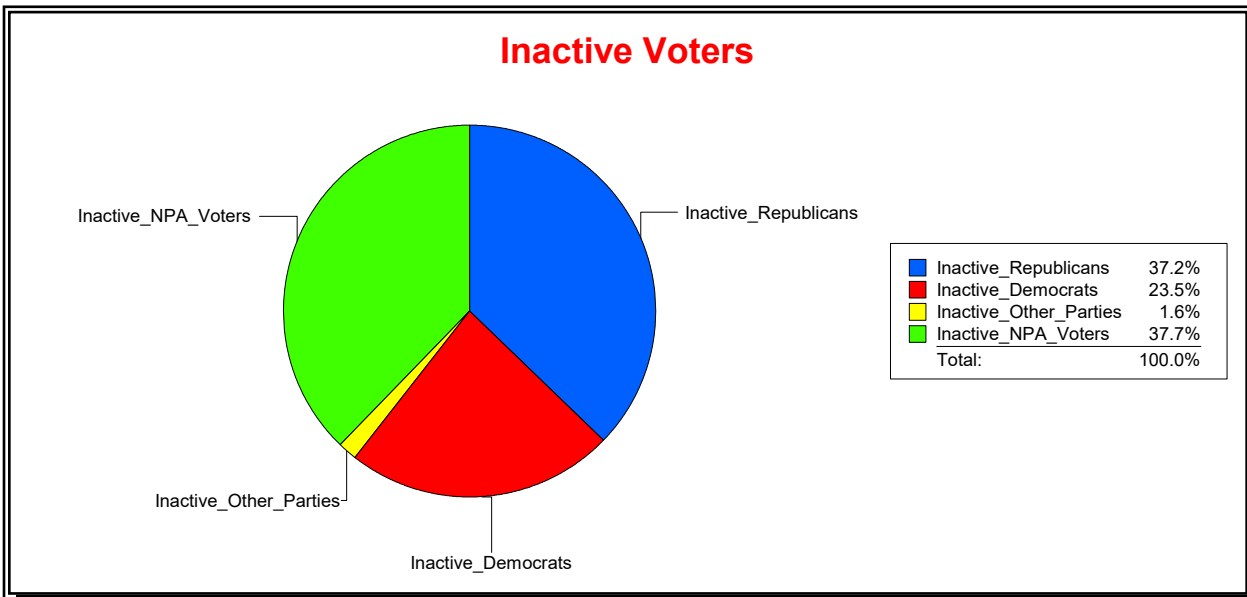

Vicky Oakes

Supervisor of Elections

St Johns County, FL

Date 1/4/2021

Time 11:39 AM

Graphs of District Registration

Active Registered Voters

Inactive Voters

District	Total	Dems	Reps	NonP	Other	Total	Dems	Reps	NonP	Other
St. Johns County	212,833	52,397	112,720	44,177	3,539	6,253	1,470	2,323	2,357	103

Vicky Oakes

Supervisor of Elections

St Johns County, FL

Date 1/4/2021