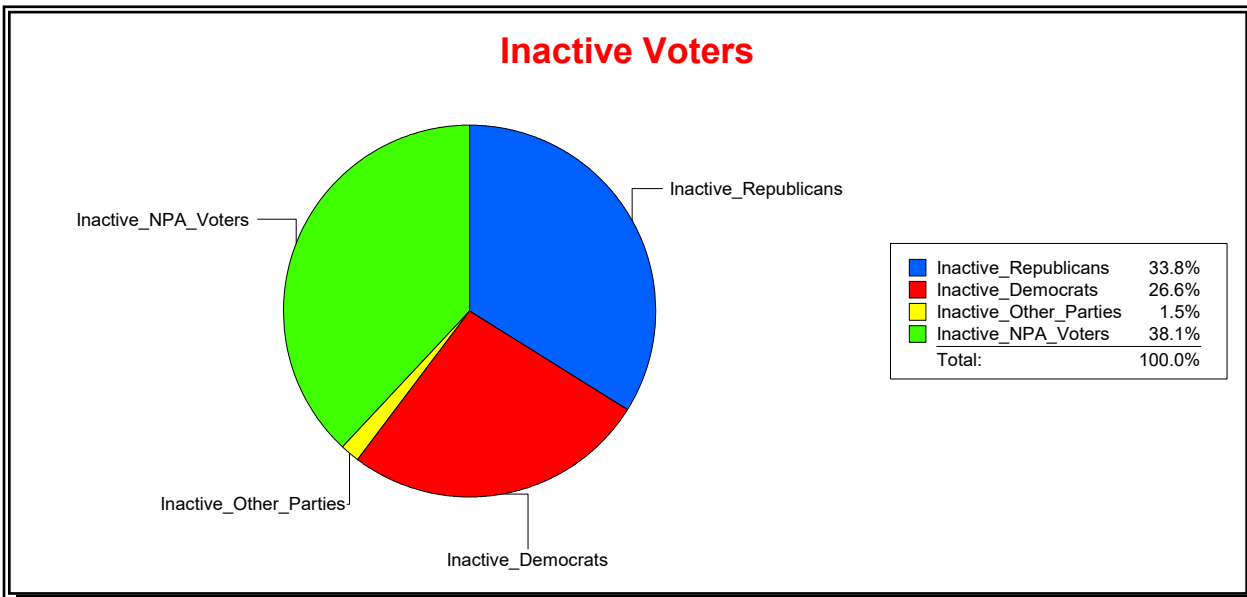

Vicky Oakes

Supervisor of Elections

St Johns County, FL

Date 1/4/2021

Time 11:39 AM

Graphs of District Registration

Active Registered Voters

Inactive Voters

District	Total	Dems	Reps	NonP	Other	Total	Dems	Reps	NonP	Other
County Commission - Dist 3	38,540	10,276	20,002	7,655	607	1,073	285	363	409	16