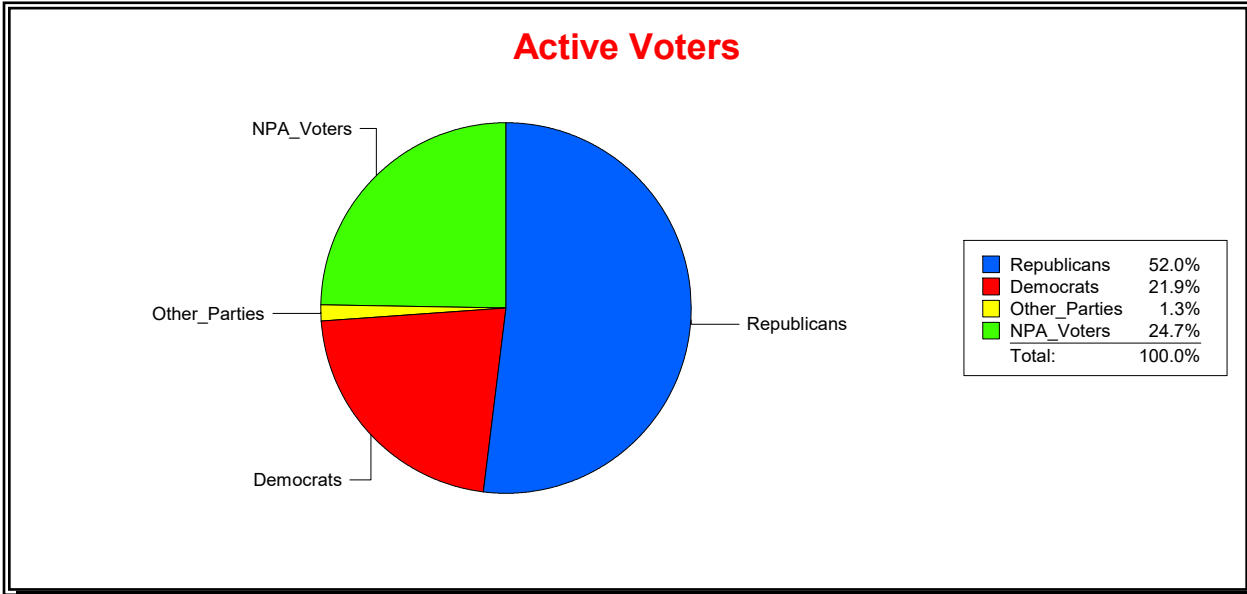

Date 1/4/2021

Time 11:39 AM

Graphs of District Registration

Active Registered Voters

Inactive Voters

District	Total	Dems	Reps	NonP	Other	Total	Dems	Reps	NonP	Other
Glen St Johns CDD	1,049	230	546	259	14	20	0	12	7	1