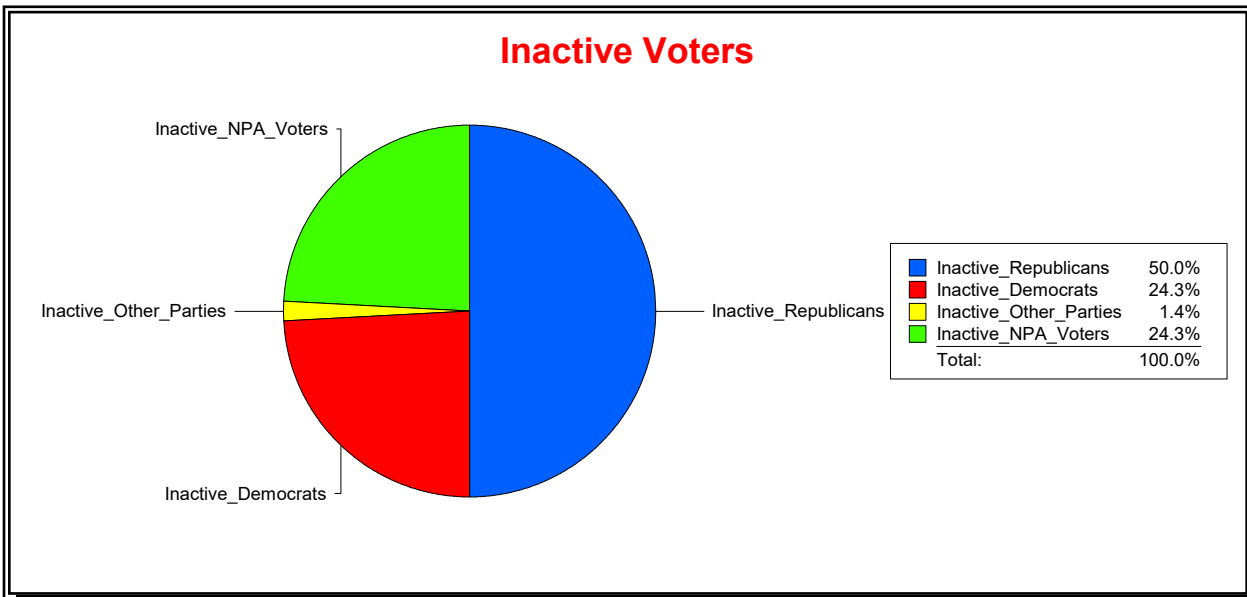

Vicky Oakes

Supervisor of Elections

St Johns County, FL

Date 1/4/2021

Time 11:39 AM

Graphs of District Registration

Active Registered Voters

Inactive Voters

District	Total	Dems	Reps	NonP	Other	Total	Dems	Reps	NonP	Other
Turnbull Creek CDD	2,193	463	1,163	521	46	70	17	35	17	1