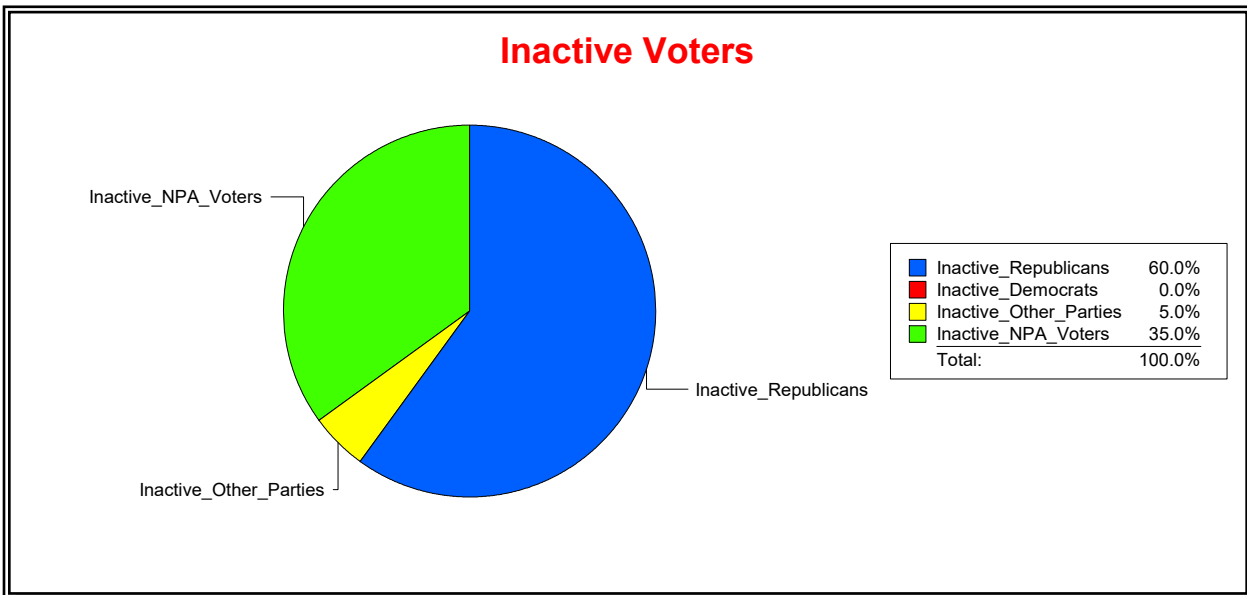

Date 1/4/2021

Time 11:39 AM

Graphs of District Registration

Active Registered Voters

Inactive Voters

District	Total	Dems	Reps	NonP	Other	Total	Dems	Reps	NonP	Other
Glen St Johns CDD	1,049	230	546	259	14	20	0	12	7	1