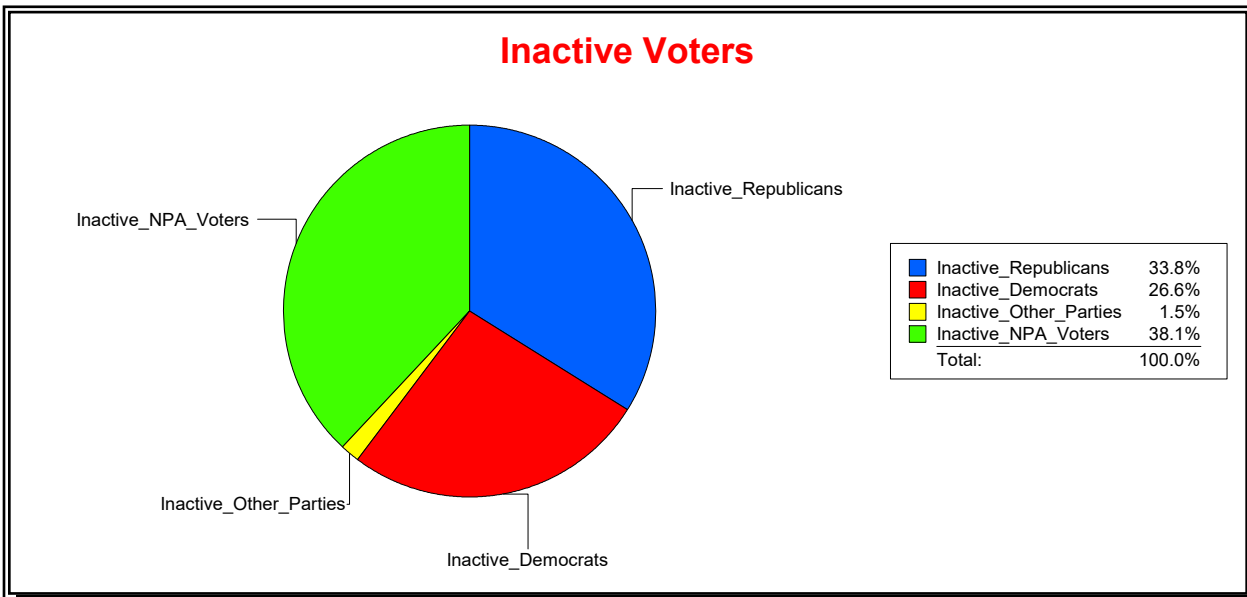

Vicky Oakes

Supervisor of Elections

St Johns County, FL

Date 1/4/2021

Time 11:39 AM

Graphs of District Registration

Active Registered Voters

Inactive Voters

District	Total	Dems	Reps	NonP	Other	Total	Dems	Reps	NonP	Other
School Board - Dist 3	38,540	10,276	20,002	7,655	607	1,073	285	363	409	16