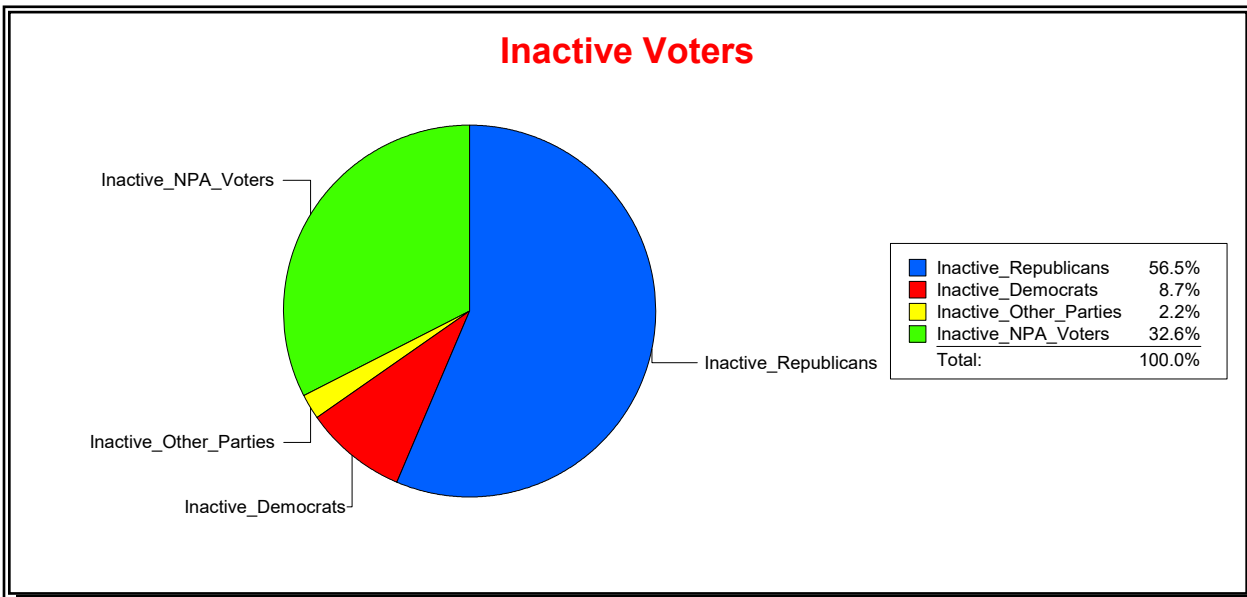

Vicky Oakes

Supervisor of Elections

St Johns County, FL

Date 1/4/2021

Time 11:39 AM

Graphs of District Registration

Active Registered Voters

Inactive Voters

District	Total	Dems	Reps	NonP	Other	Total	Dems	Reps	NonP	Other
Brandy Creek CDD	1,353	337	697	301	18	46	4	26	15	1