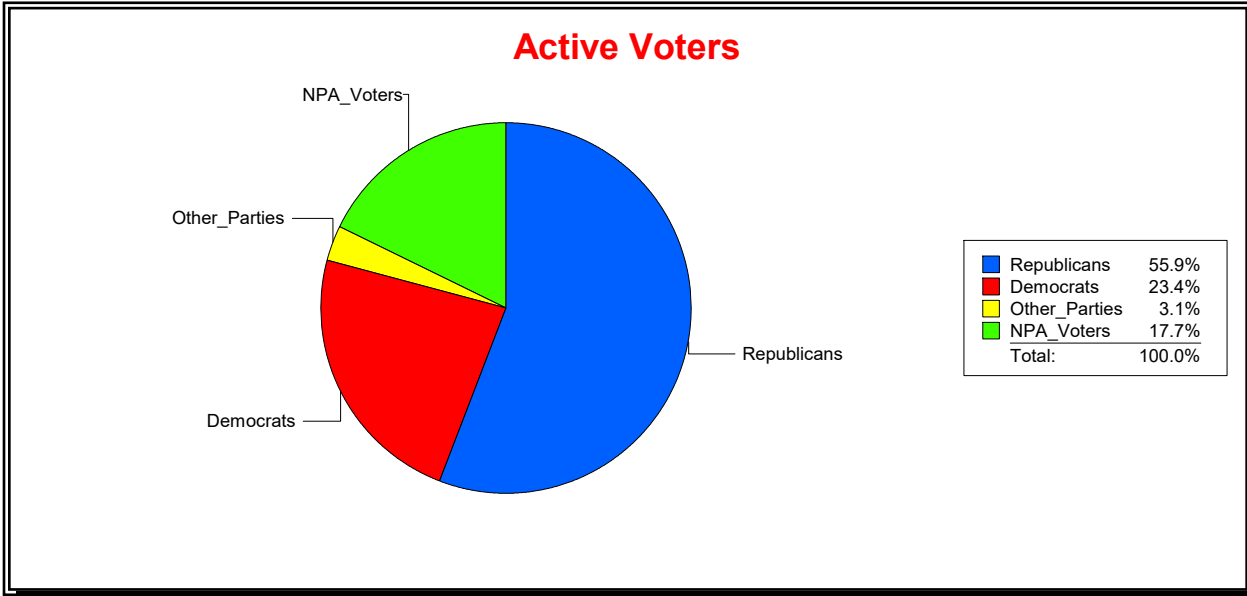

Vicky Oakes

Supervisor of Elections

St Johns County, FL

Date 1/4/2021

Time 11:39 AM

Graphs of District Registration

Active Registered Voters

Inactive Voters

District	Total	Dems	Reps	NonP	Other	Total	Dems	Reps	NonP	Other
Southaven Comm CDD	521	122	291	92	16	4	1	1	2	0