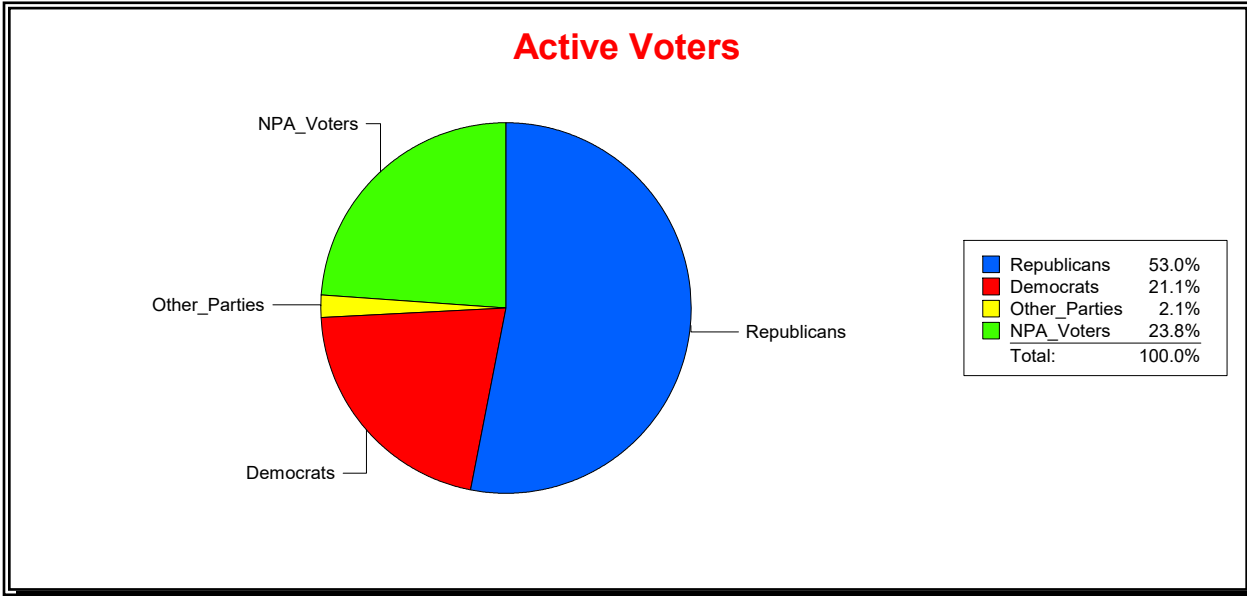

Vicky Oakes

Supervisor of Elections

St Johns County, FL

Date 1/4/2021

Time 11:39 AM

Graphs of District Registration

Active Registered Voters

Inactive Voters

District	Total	Dems	Reps	NonP	Other	Total	Dems	Reps	NonP	Other
Turnbull Creek CDD	2,193	463	1,163	521	46	70	17	35	17	1