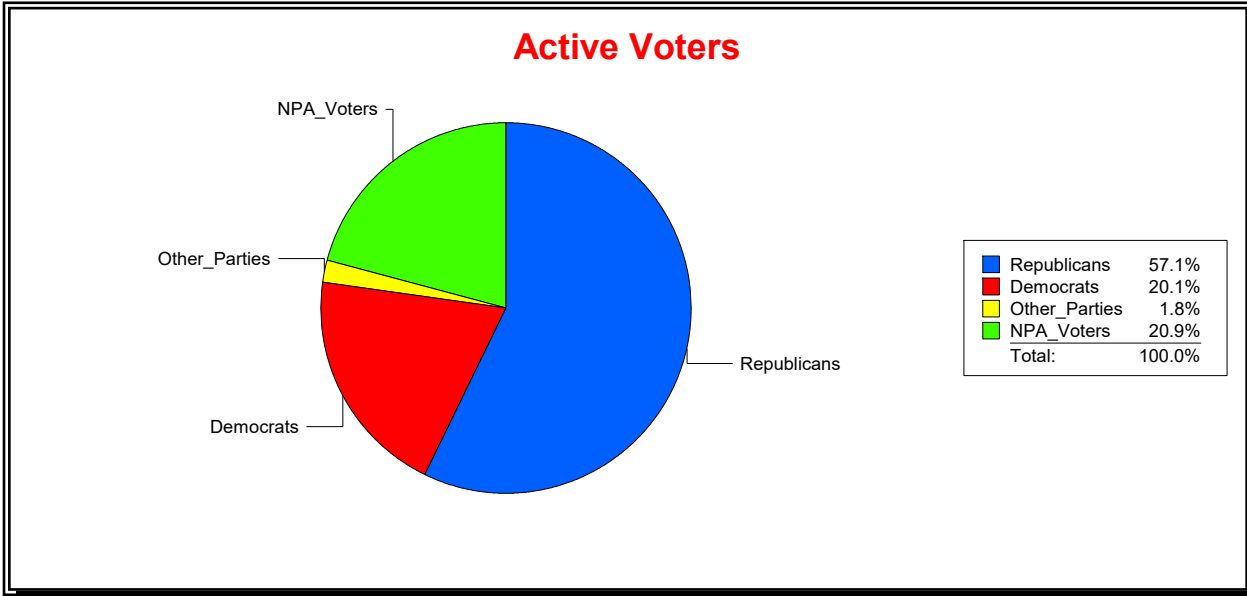

Vicky Oakes

Supervisor of Elections

St Johns County, FL

Date 1/4/2021

Time 11:39 AM

Graphs of District Registration

District	Active Registered Voters					Inactive Voters				
	Total	Dems	Reps	NonP	Other	Total	Dems	Reps	NonP	Other
Rivers Edge CDD	2,196	442	1,254	460	40	21	4	10	6	1